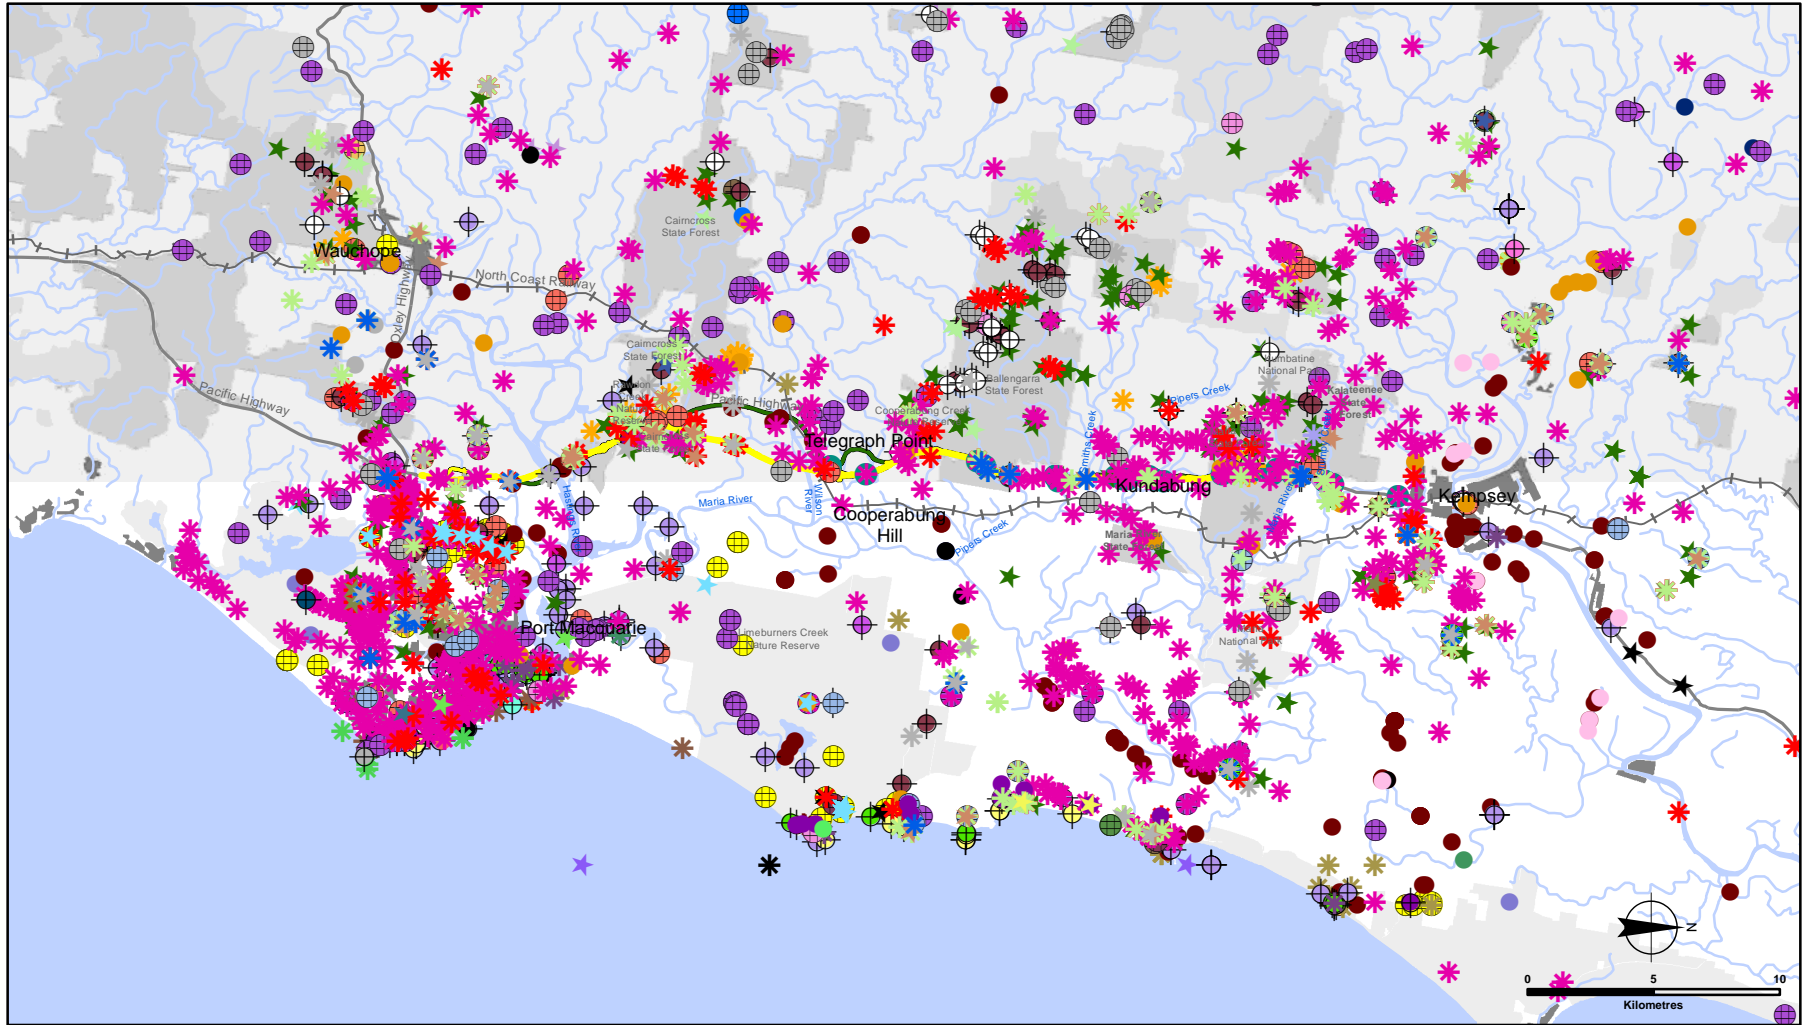

Appendix A.3 - Ecological characteristics - threatened fauna

The Proposal	Railway	National parks, Nature reserves	<i>Refer to Figure A.4 for key to threatened fauna species sightings</i>
Service Road	Watercourse	State forests	
Road	Ocean / River	Built-up urban areas