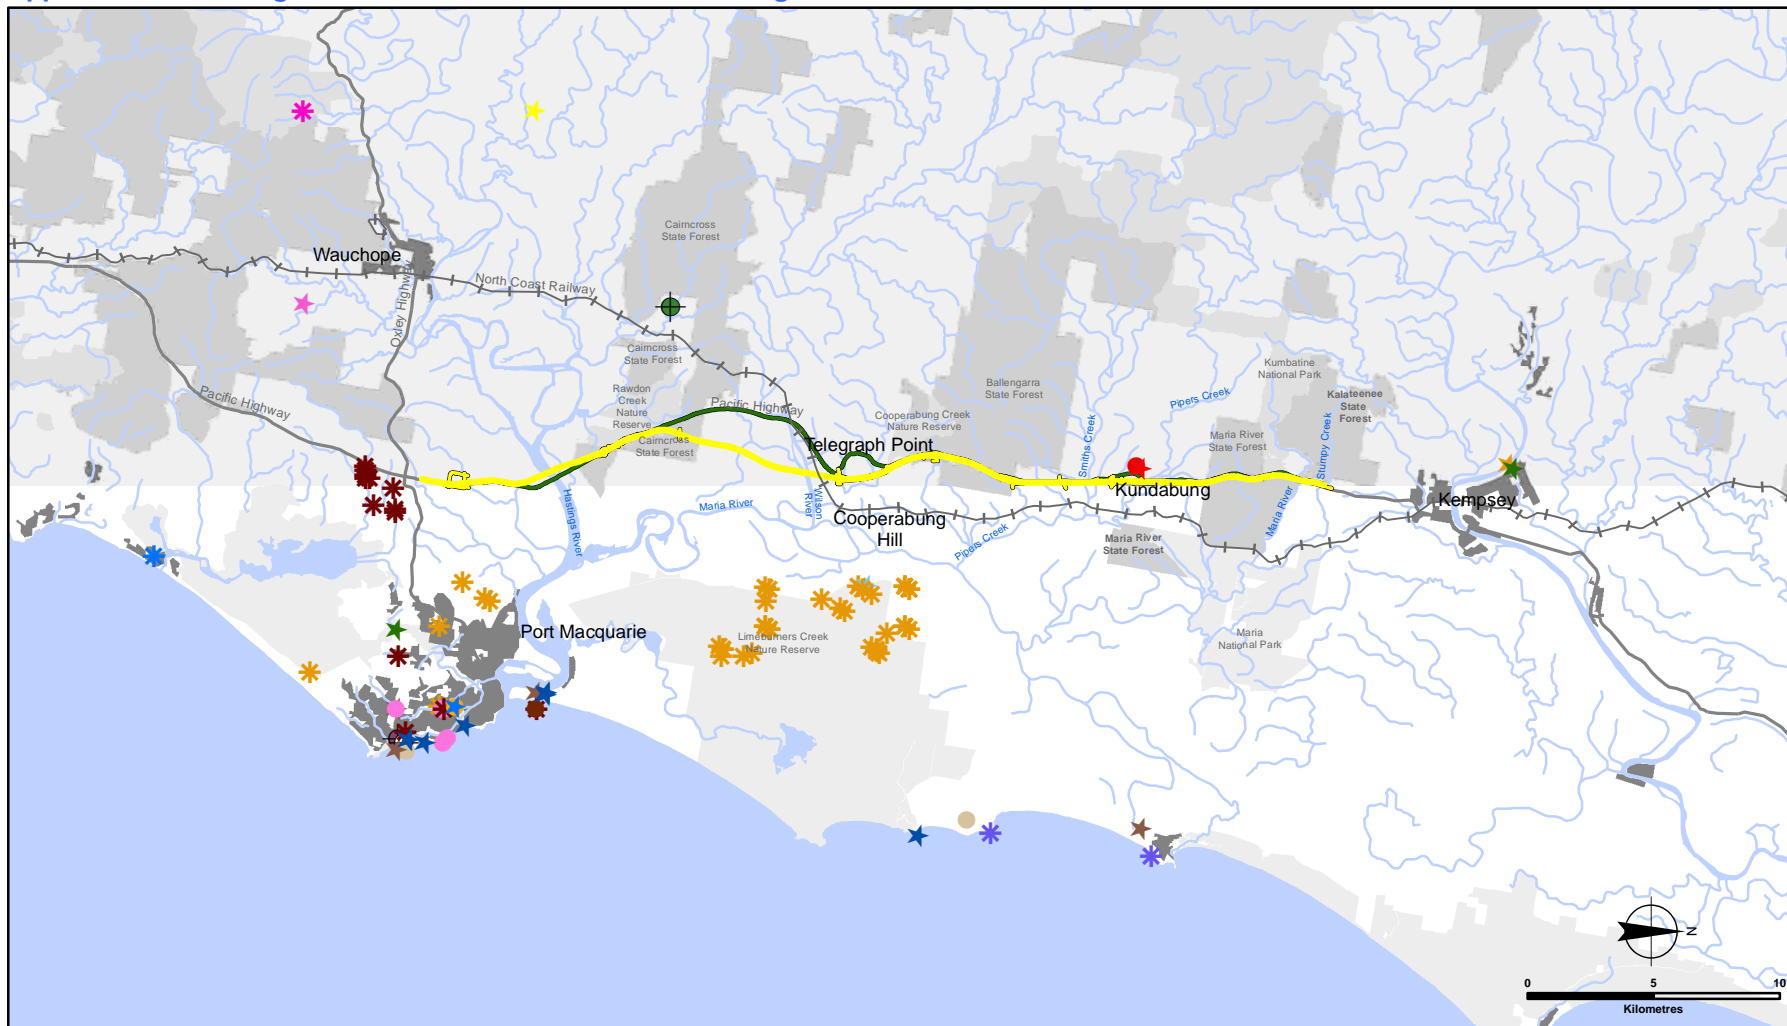

Appendix A

NSW DECCW Wildlife Atlas database search results

Appendix A.1 - Ecological characteristics - threatened and significant flora

- | | | | |
|--------------|---------------|---------------------------------|--|
| The Proposal | Railway | National parks, Nature reserves | <i>Refer to Figure A.2 for key to threatened flora species sightings</i> |
| Service Road | Watercourse | State forests | |
| Road | Ocean / River | Built-up urban areas | |

Appendix A.2 - Key to threatened flora species sightings

Key to threatened flora species sightings

 Austral Toadflax	 <i>Acacia blakei</i> subsp. <i>diphylla</i>
 Biconvex Paperbark	 <i>Acacia tessellata</i>
 Big Nellie Hakea	 <i>Bertya brownii</i>
 Byron Bay Diuris	 <i>Boronia chartacea</i>
 Dwarf Heath Casuarina	 <i>Callerya australis</i>
 Grove's Paperbark	 <i>Claoxylon australe</i>
 Guthrie's Grevillea	 <i>Gahnia insignis</i>
 Hairy Jointgrass	 <i>Goodenia fordiana</i>
 Lady Tankarville's Swamp Orchid	 <i>Grevillea linsmithii</i>
 <i>Maundia triglochinosoides</i>	 <i>Kunzea</i> sp. 'Middle Brother Mtn'
 Milky Silkpod	
 Mountain Wax-flower	
 Red-flowered King of the Fairies	
 Sand Spurge	
 Scant Pomaderris	
 Scented Acronychia	
 Silverbush	
 Slender Marsdenia	
 Spider orchid	
 Tangled Bedstraw	
 Tree Guinea Flower	
 Trailing Woodruff	
 White-flowered Wax Plant	
 Willi Willi Zieria	