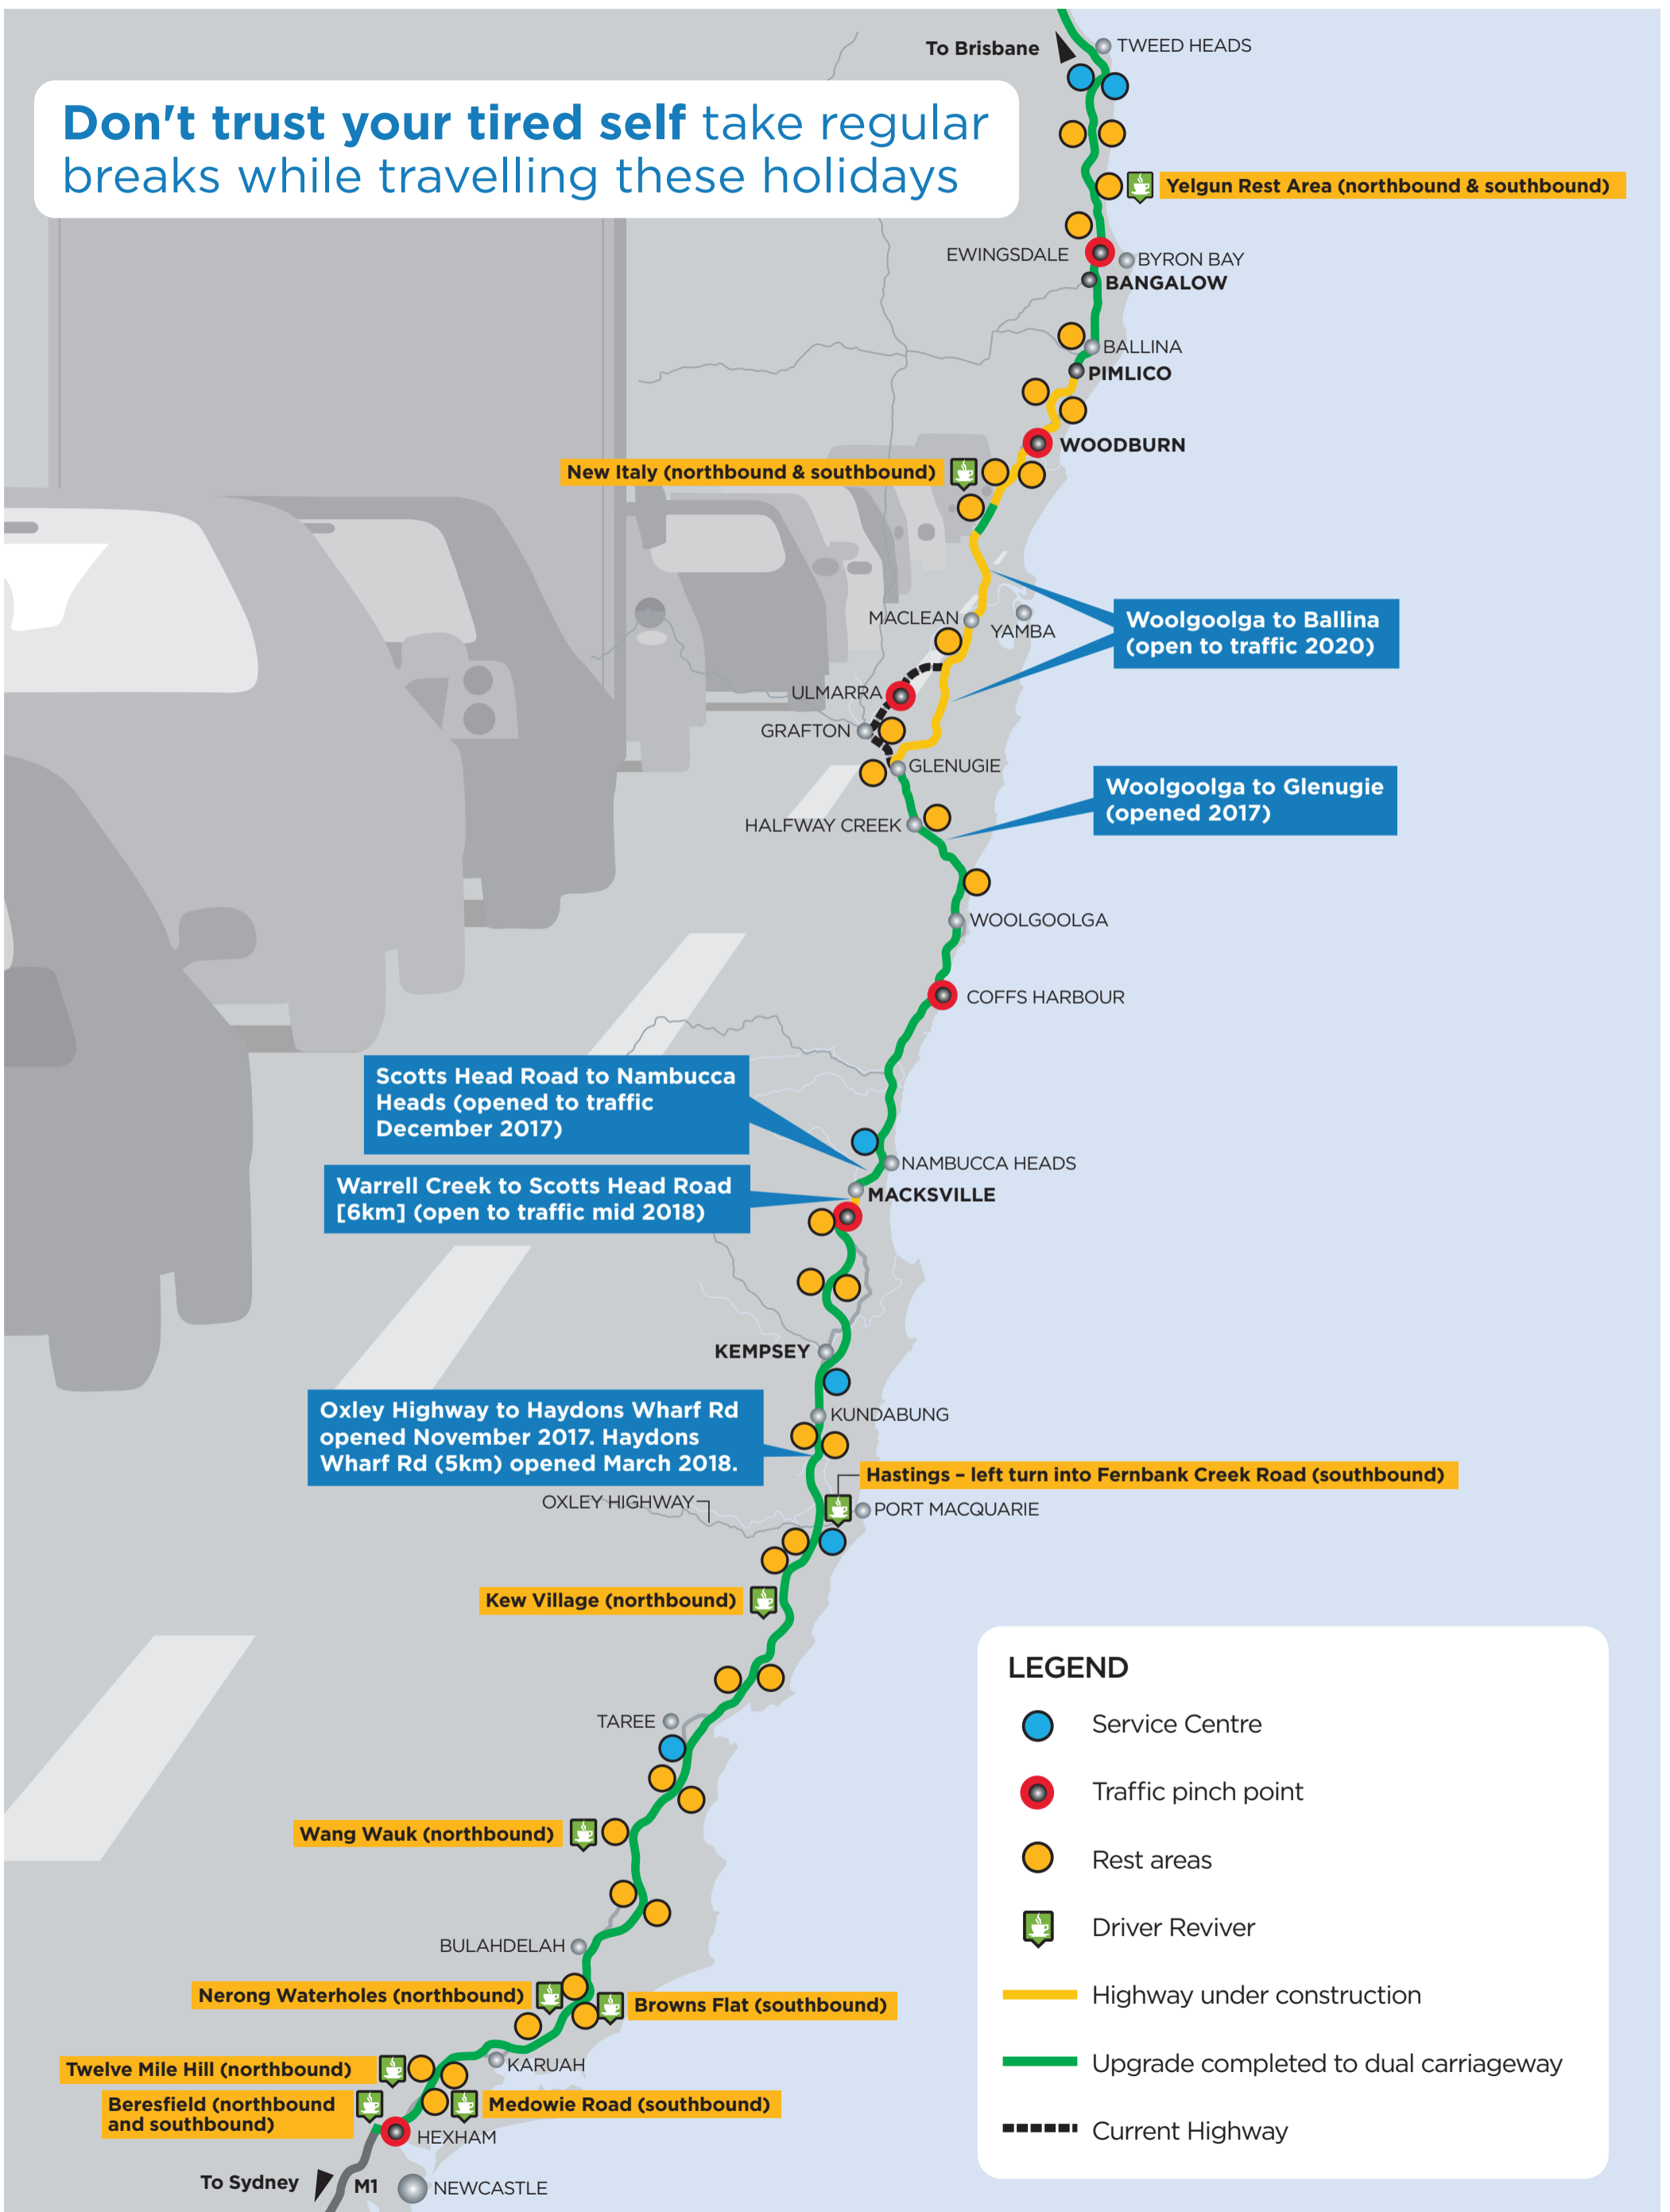

# Rest Area and Driver Reviver locations

Pacific Highway, Easter holiday period 2018

**Don't trust your tired self** take regular breaks while travelling these holidays

For further information on Driver Reviver opening times please visit [www.rms.nsw.gov.au/roads/using-roads/trip-information/driver-reviver.html](http://www.rms.nsw.gov.au/roads/using-roads/trip-information/driver-reviver.html)