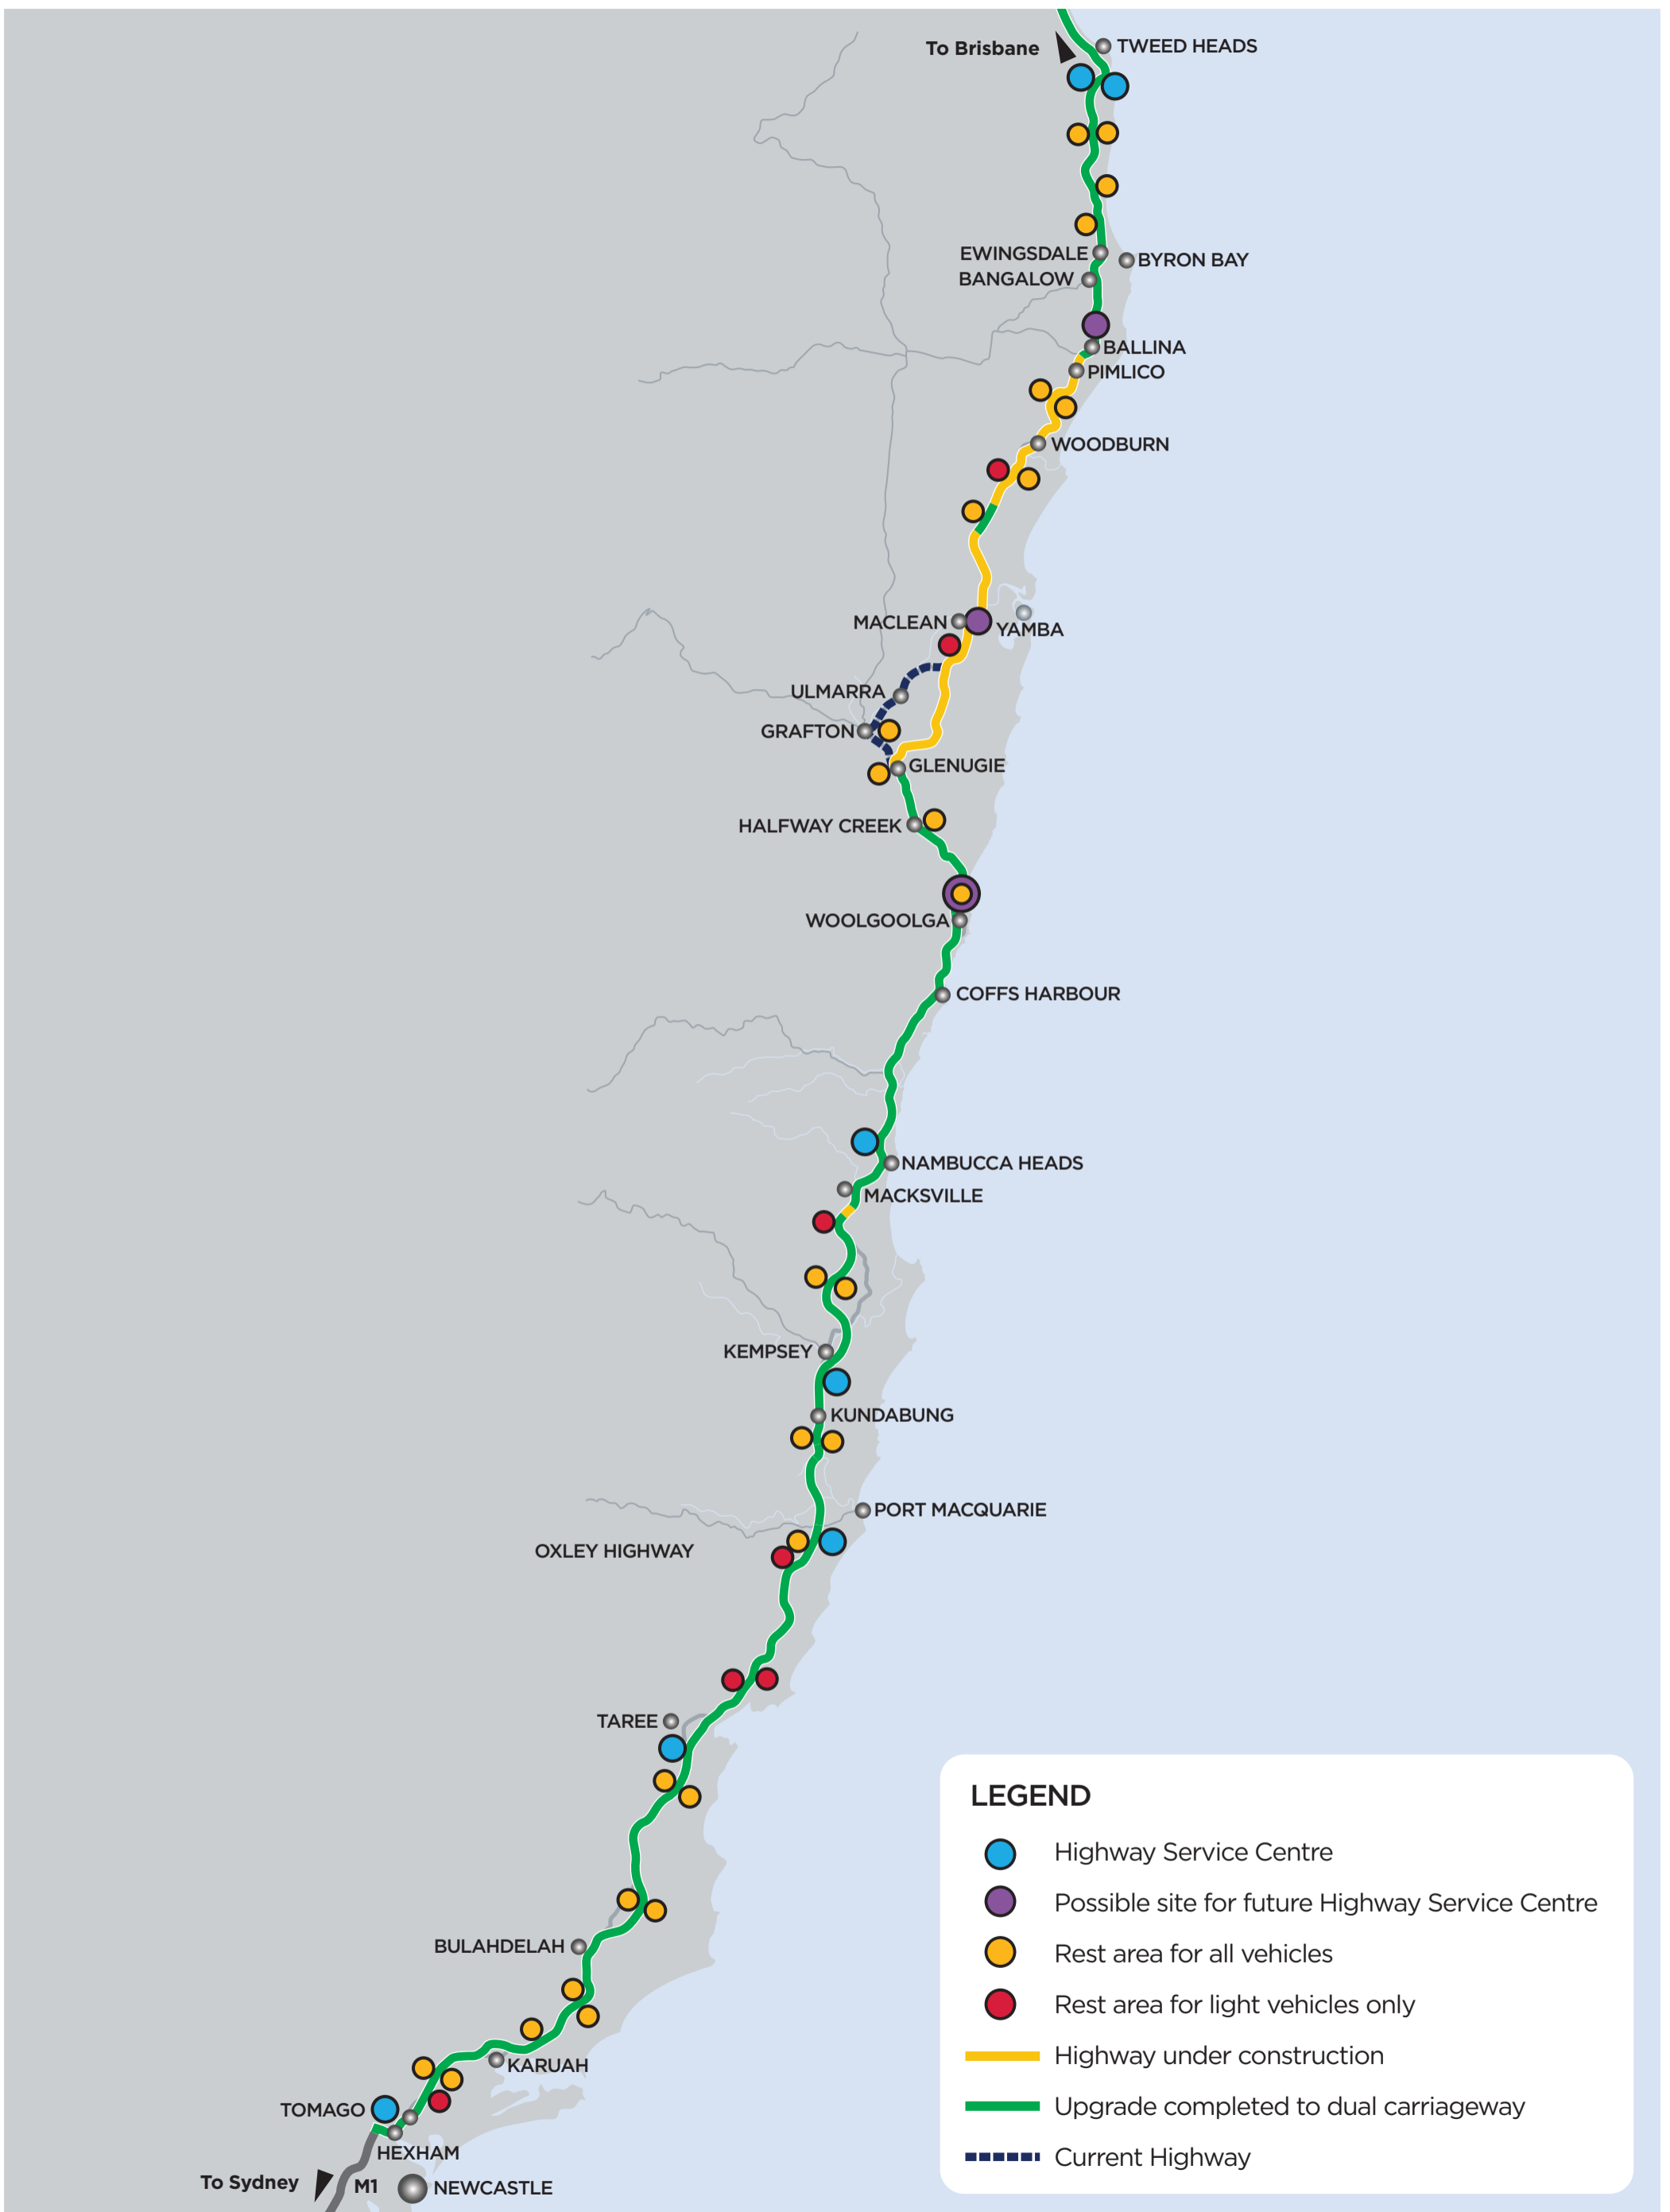

Rest Area and Highway Service Centres

Pacific Highway

For further information on the Pacific Highway upgrade please visit www.rms.nsw.gov.au/pacific

For the latest traffic information, visit www.livetraffic.com, download Live Traffic App or call the Transport Management Centre on 132 701.