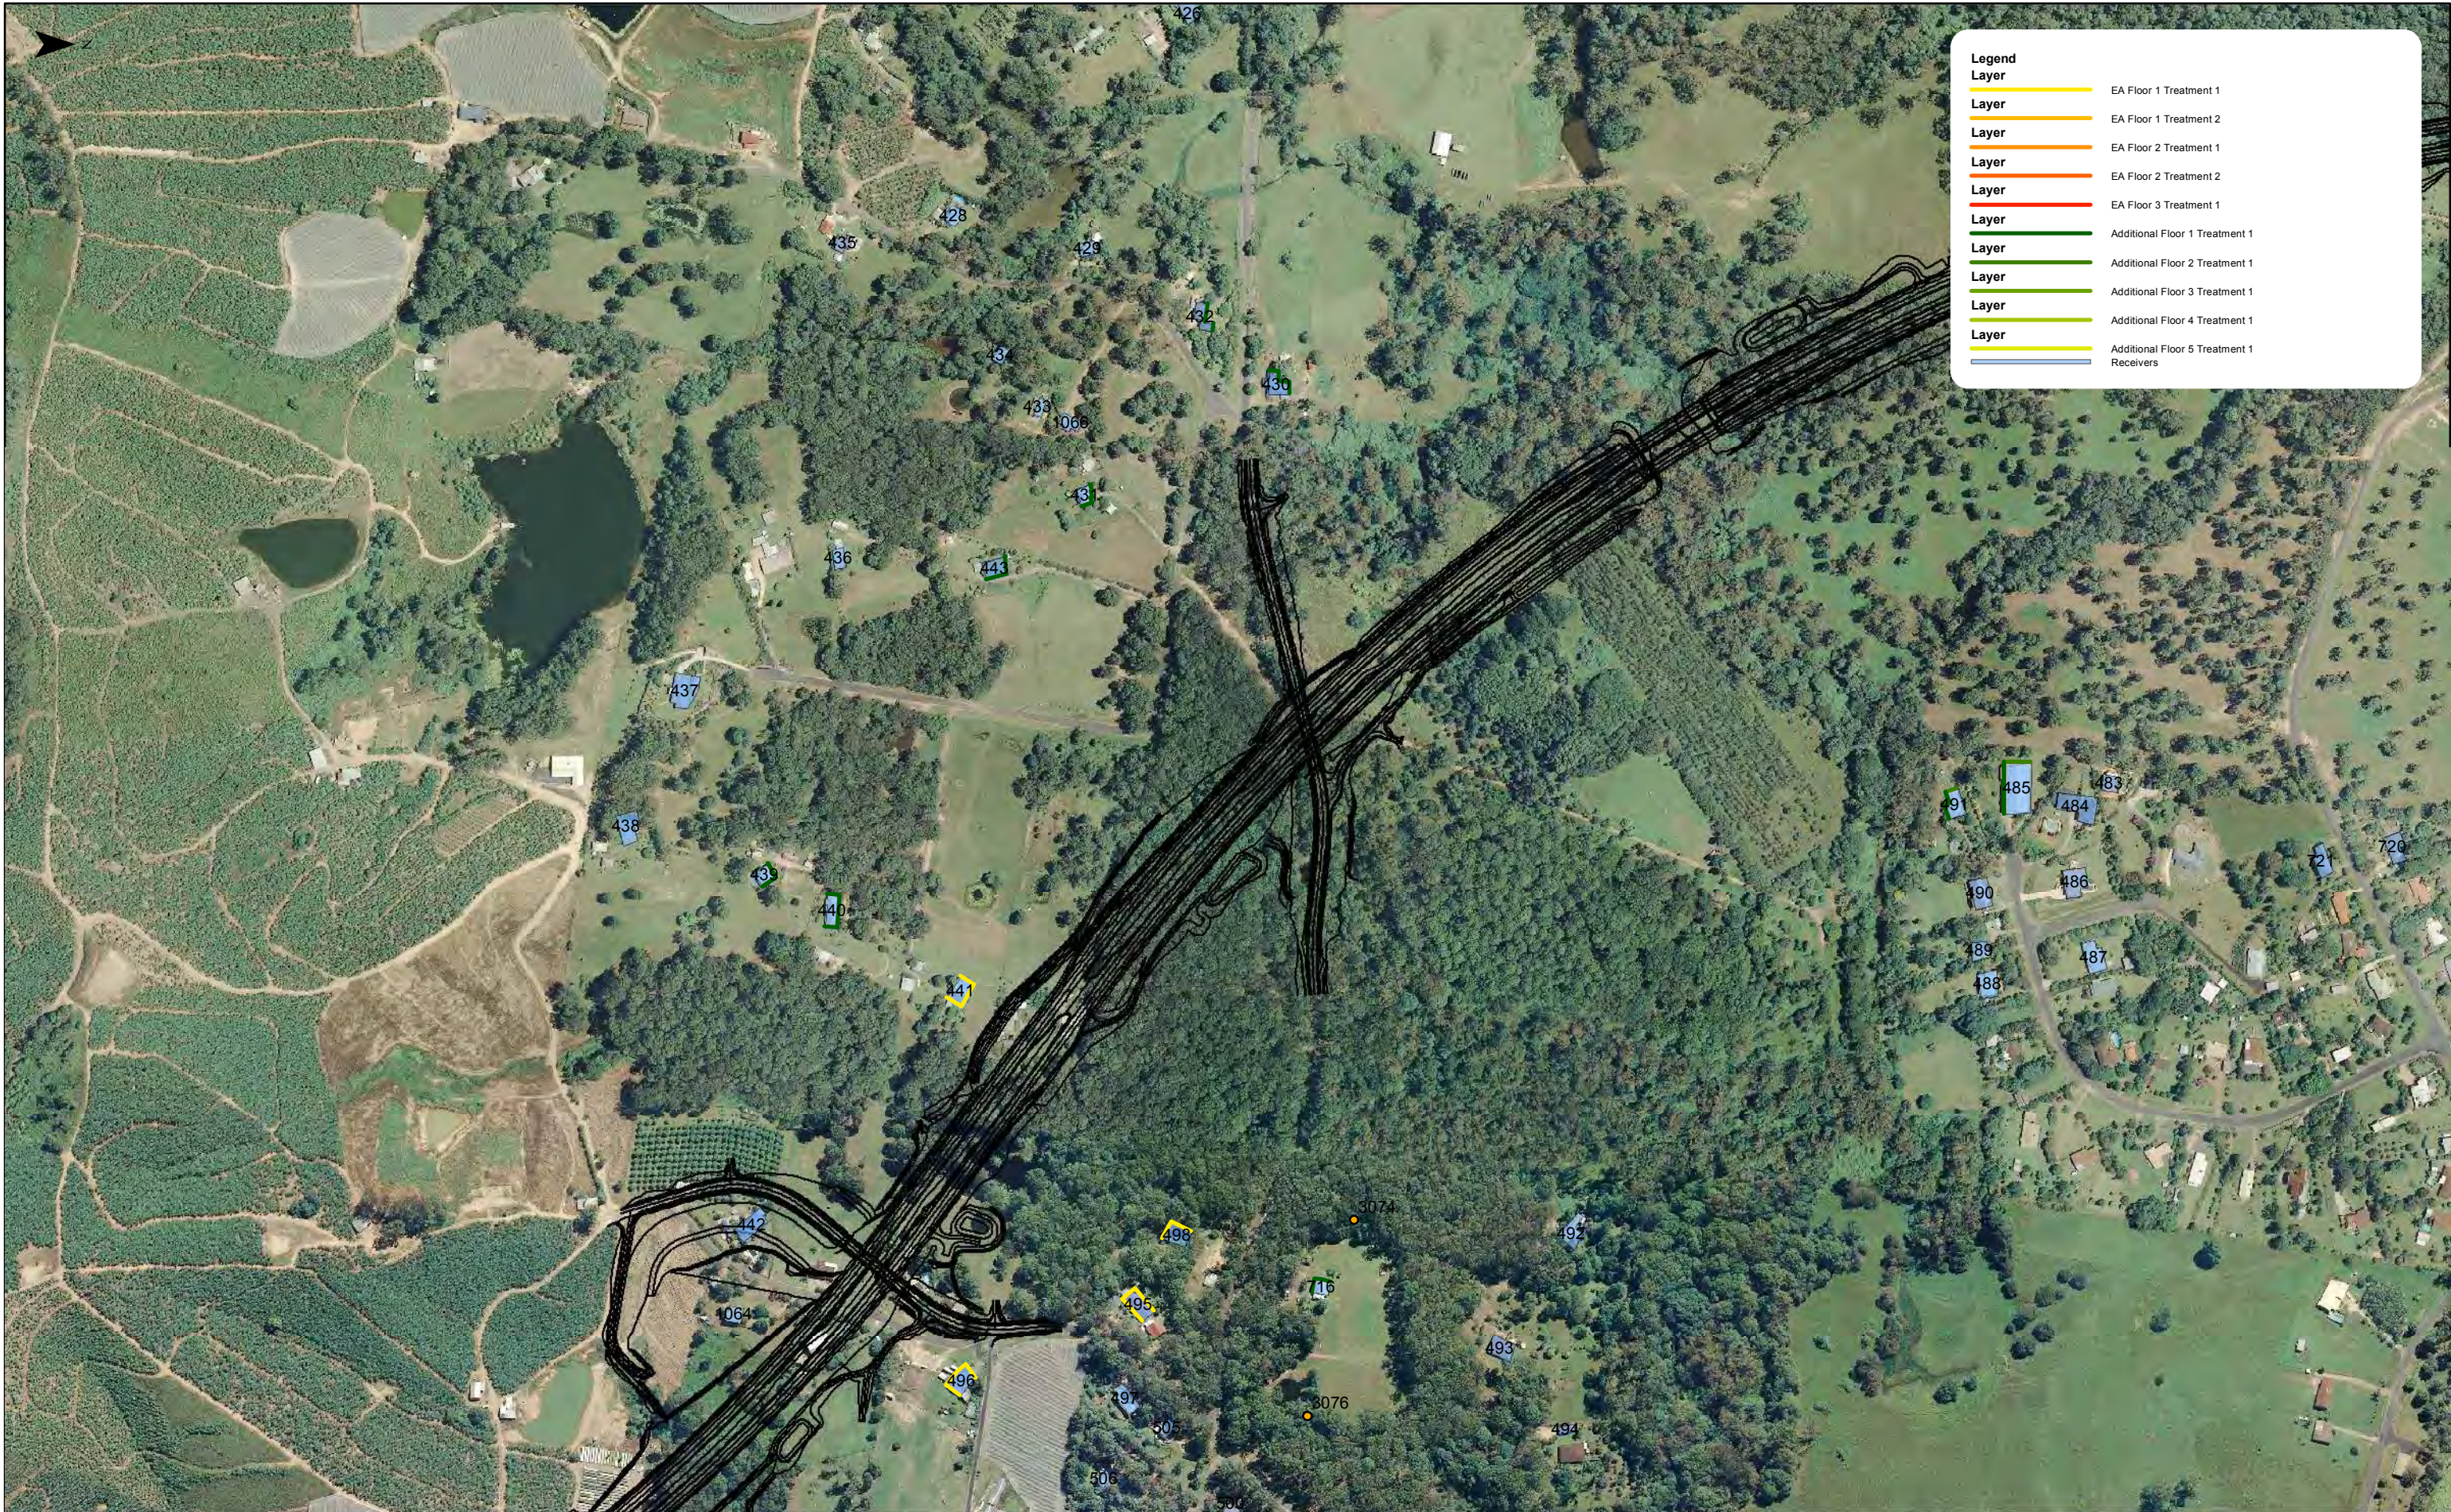

Legend

- Layer — EA Floor 1 Treatment 1
- Layer — EA Floor 1 Treatment 2
- Layer — EA Floor 2 Treatment 1
- Layer — EA Floor 2 Treatment 2
- Layer — EA Floor 3 Treatment 1
- Layer — Additional Floor 1 Treatment 1
- Layer — Additional Floor 2 Treatment 1
- Layer — Additional Floor 3 Treatment 1
- Layer — Additional Floor 4 Treatment 1
- Layer — Additional Floor 5 Treatment 1
- Layer — Receivers

JUN 2012
60156161