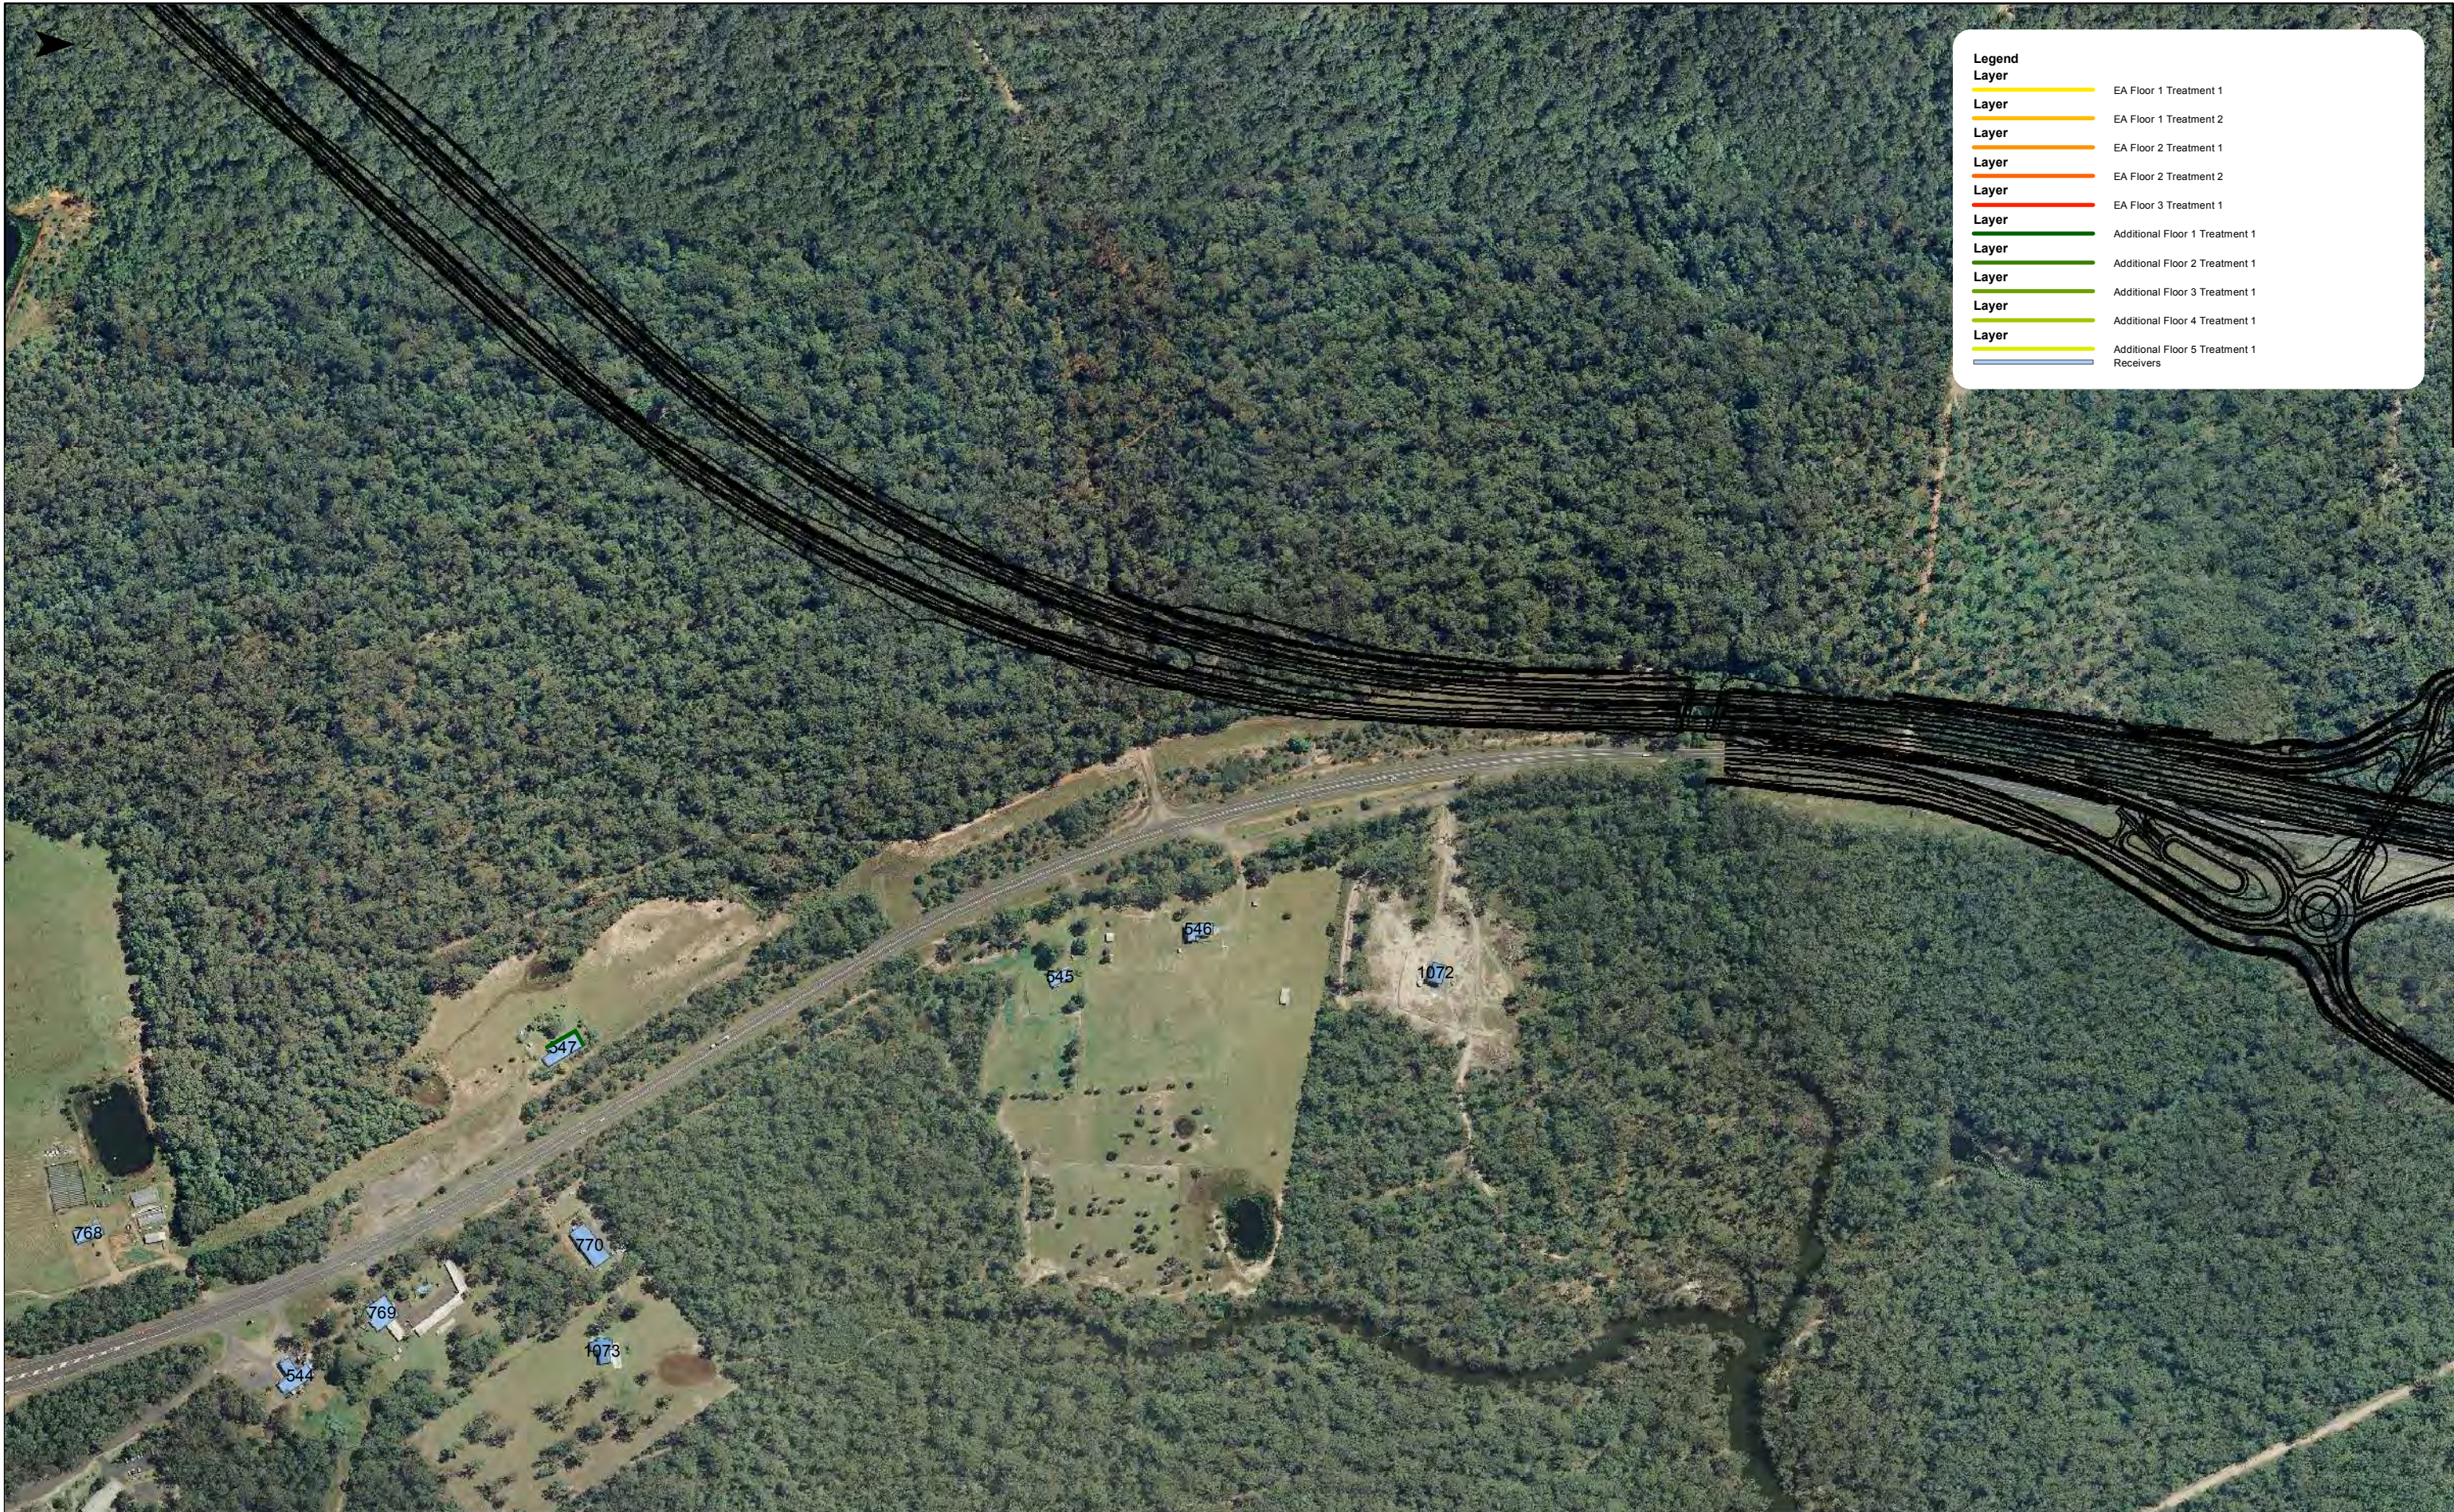

Legend

- Layer EA Floor 1 Treatment 1
- Layer EA Floor 1 Treatment 2
- Layer EA Floor 2 Treatment 1
- Layer EA Floor 2 Treatment 2
- Layer EA Floor 3 Treatment 1
- Layer Additional Floor 1 Treatment 1
- Layer Additional Floor 2 Treatment 1
- Layer Additional Floor 3 Treatment 1
- Layer Additional Floor 4 Treatment 1
- Layer Additional Floor 5 Treatment 1
- Receivers