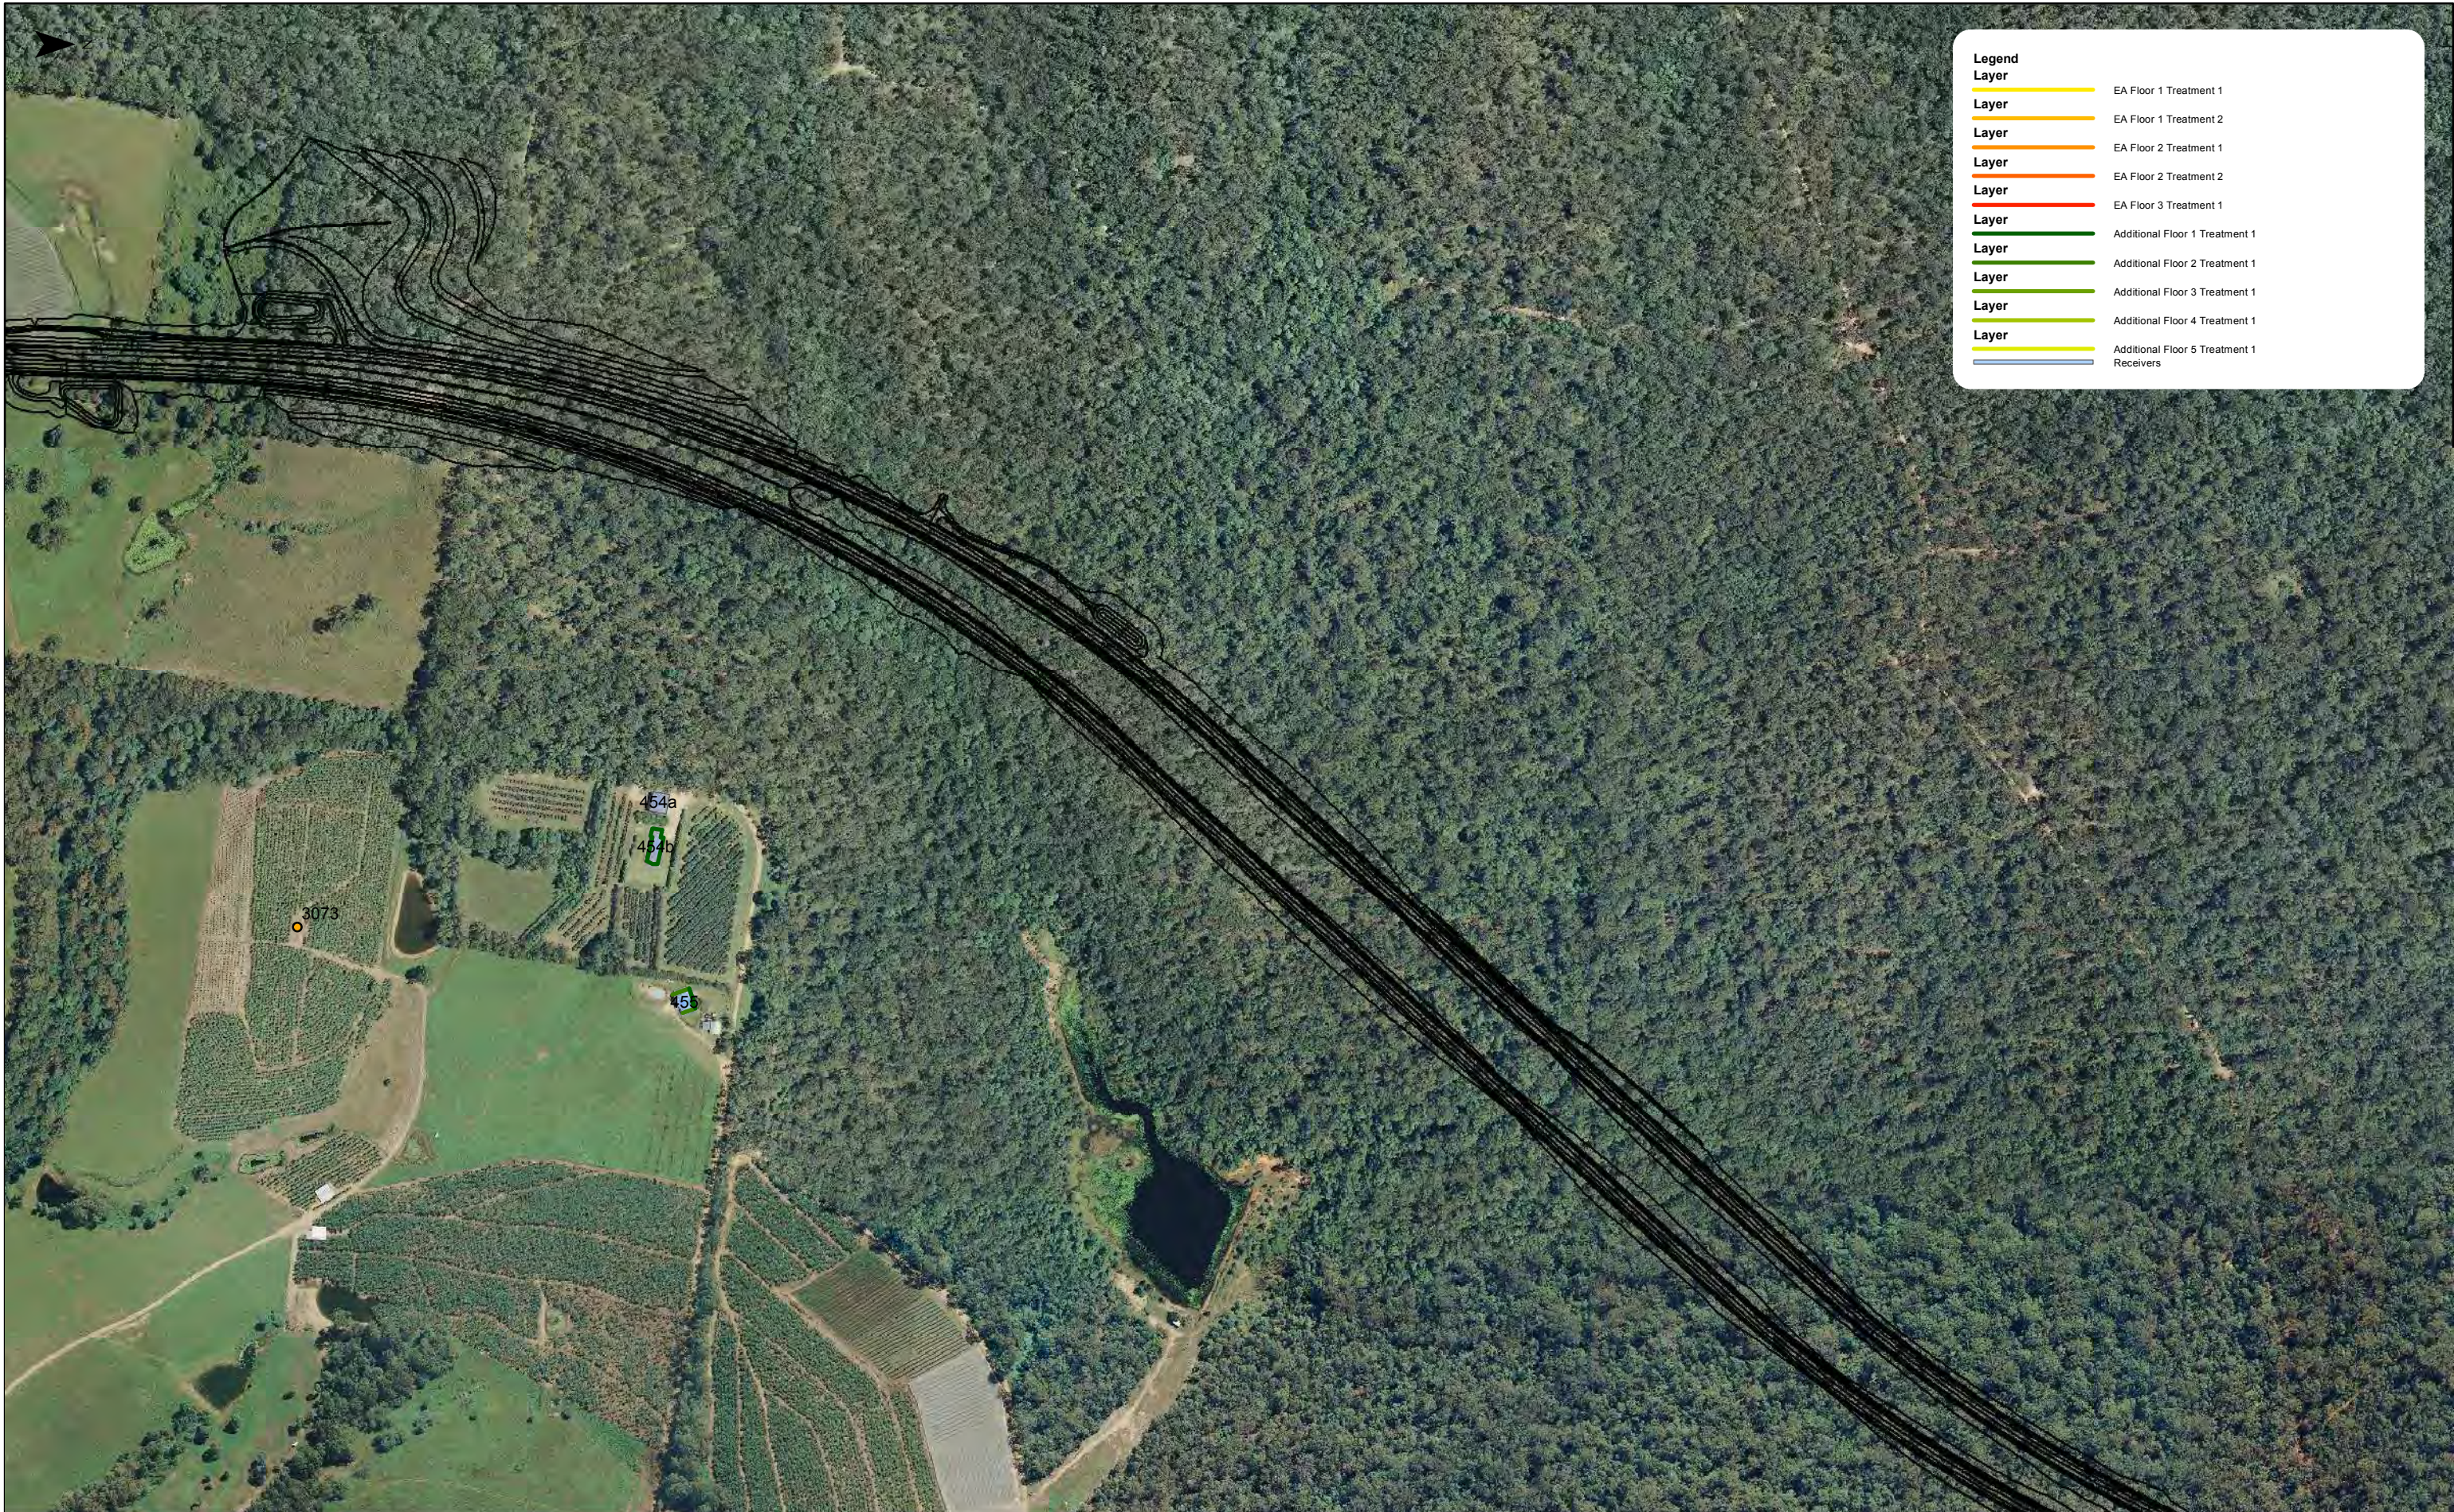

Sapphire to Woolgoolga
Architectural Facade Treatments

Source: 400
 0 50 100 200 300 400 m

Legend

Layer	EA Floor 1 Treatment 1
Layer	EA Floor 1 Treatment 2
Layer	EA Floor 2 Treatment 1
Layer	EA Floor 2 Treatment 2
Layer	EA Floor 3 Treatment 1
Layer	Additional Floor 1 Treatment 1
Layer	Additional Floor 2 Treatment 1
Layer	Additional Floor 3 Treatment 1
Layer	Additional Floor 4 Treatment 1
Layer	Additional Floor 5 Treatment 1
Layer	Receivers