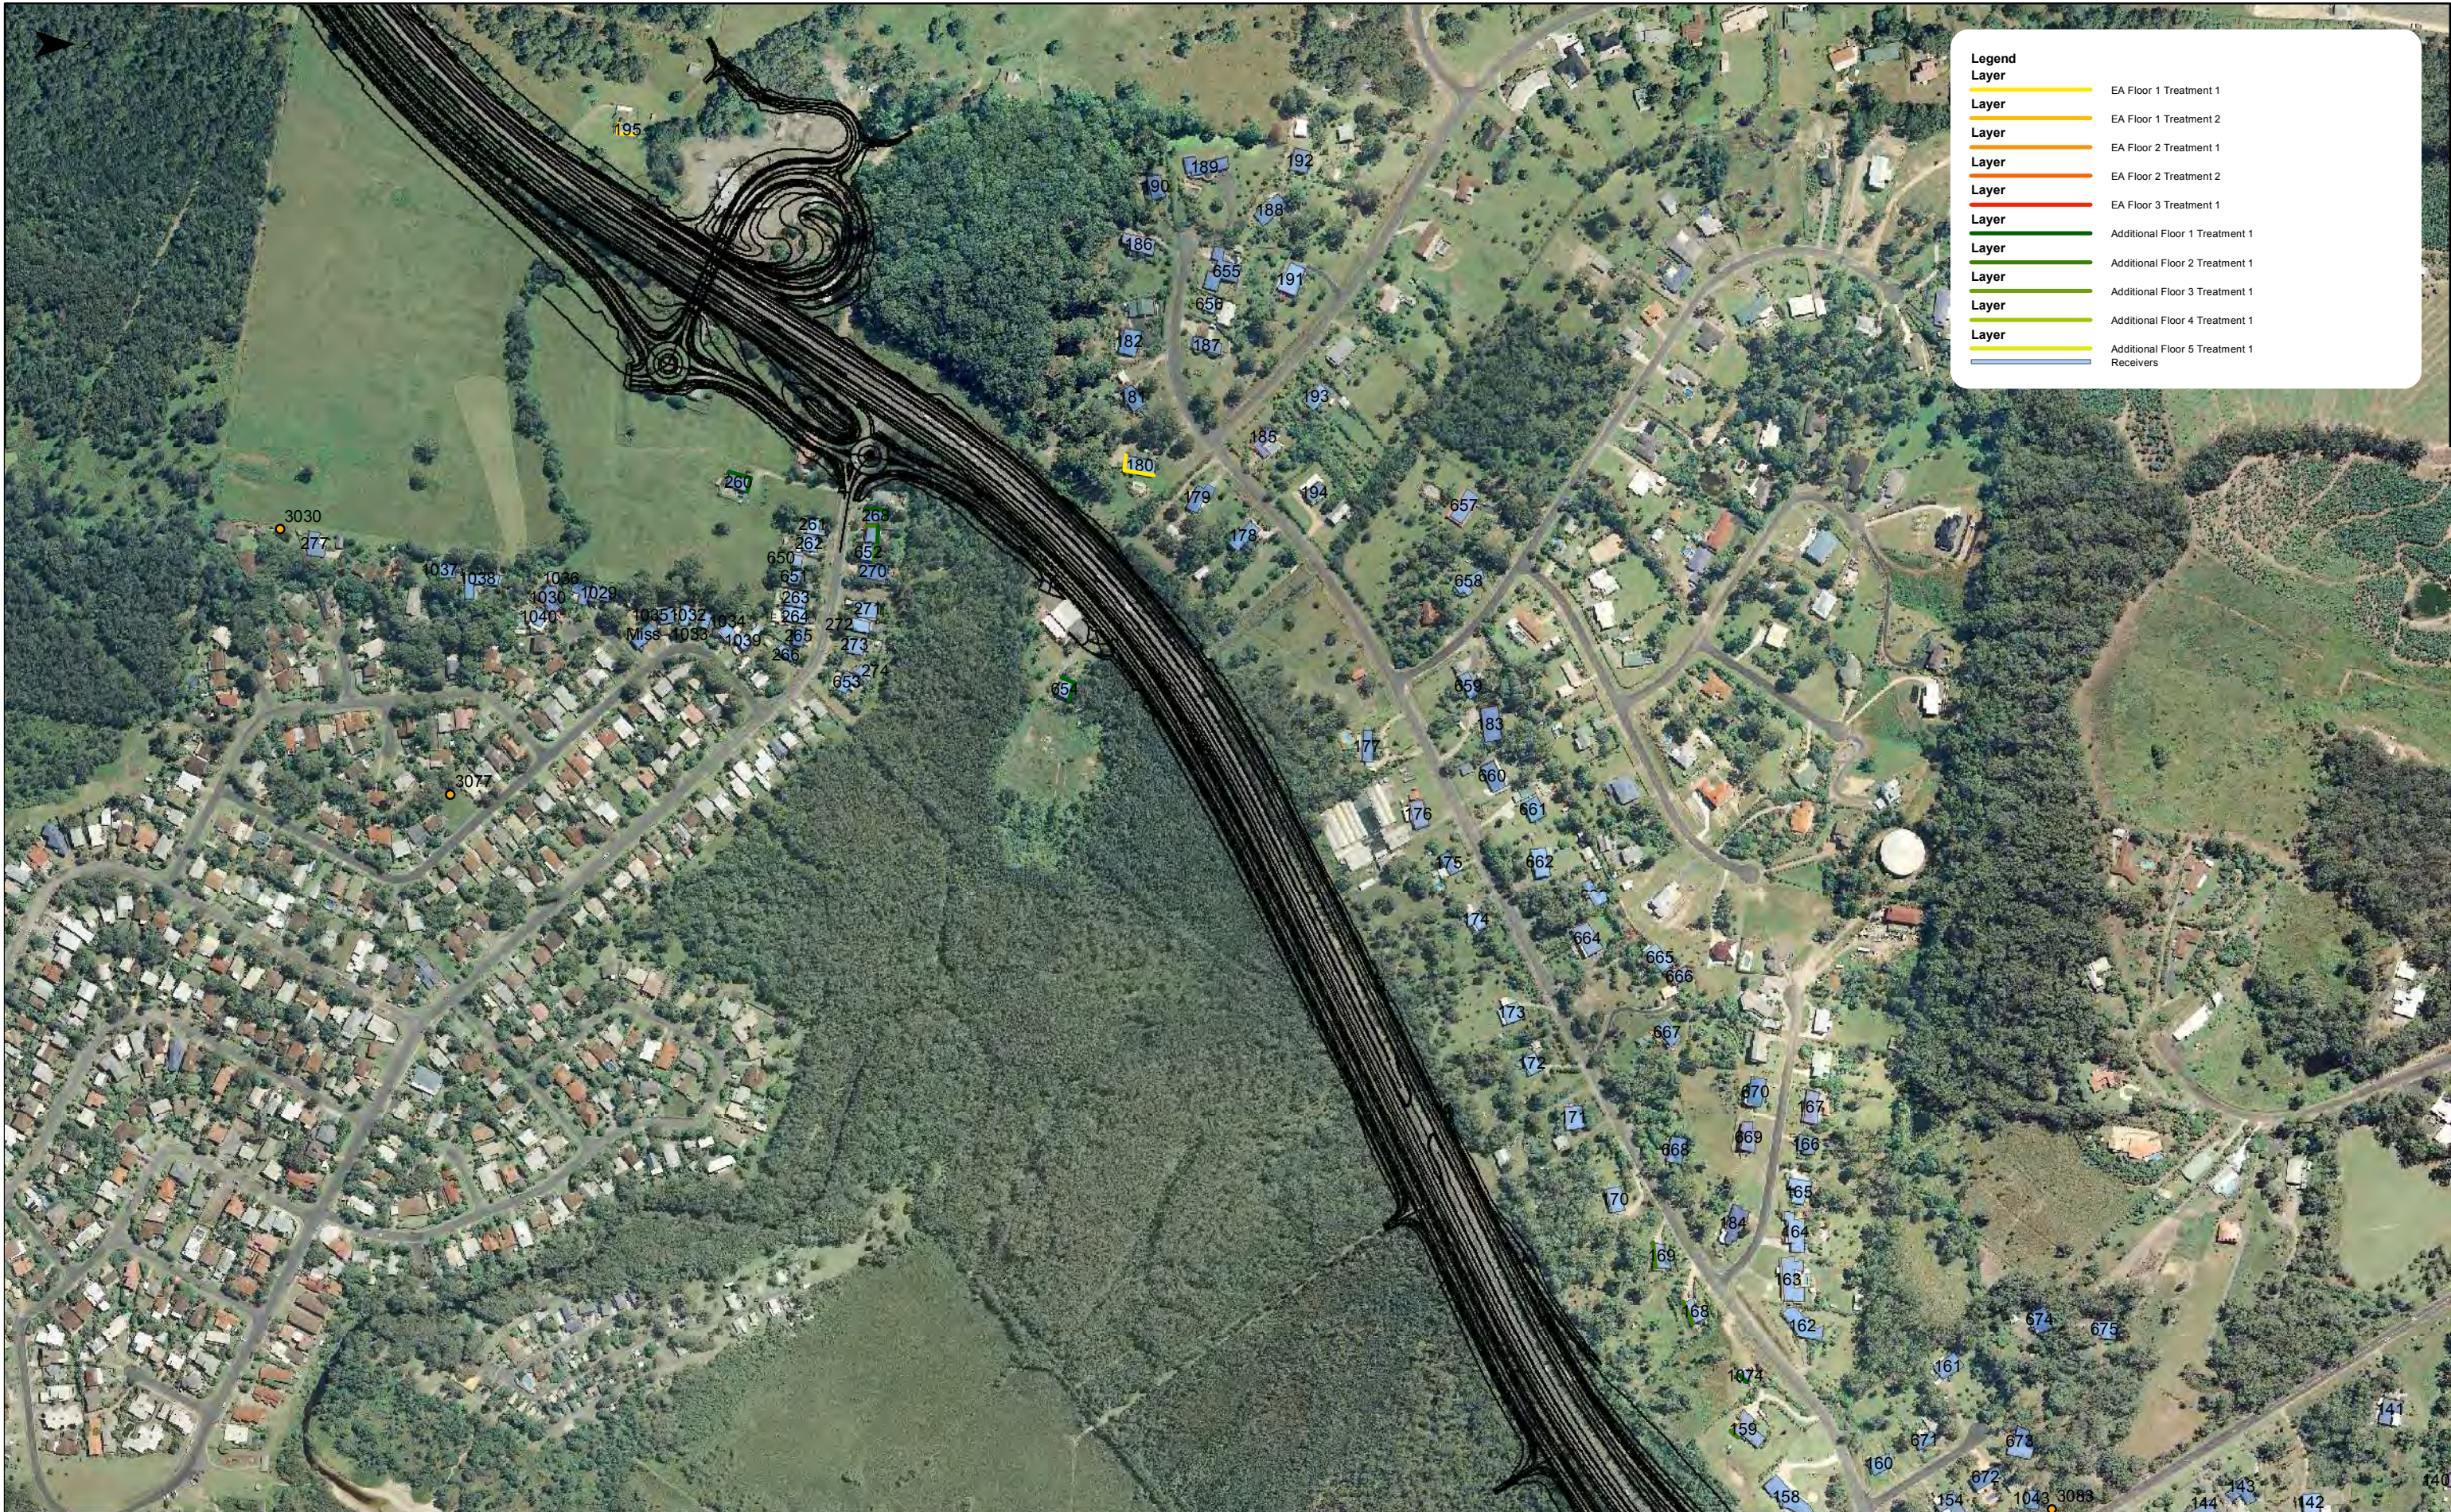

Sapphire to Woolgoolga
Architectural Facade Treatments

JUN 2012
60156161