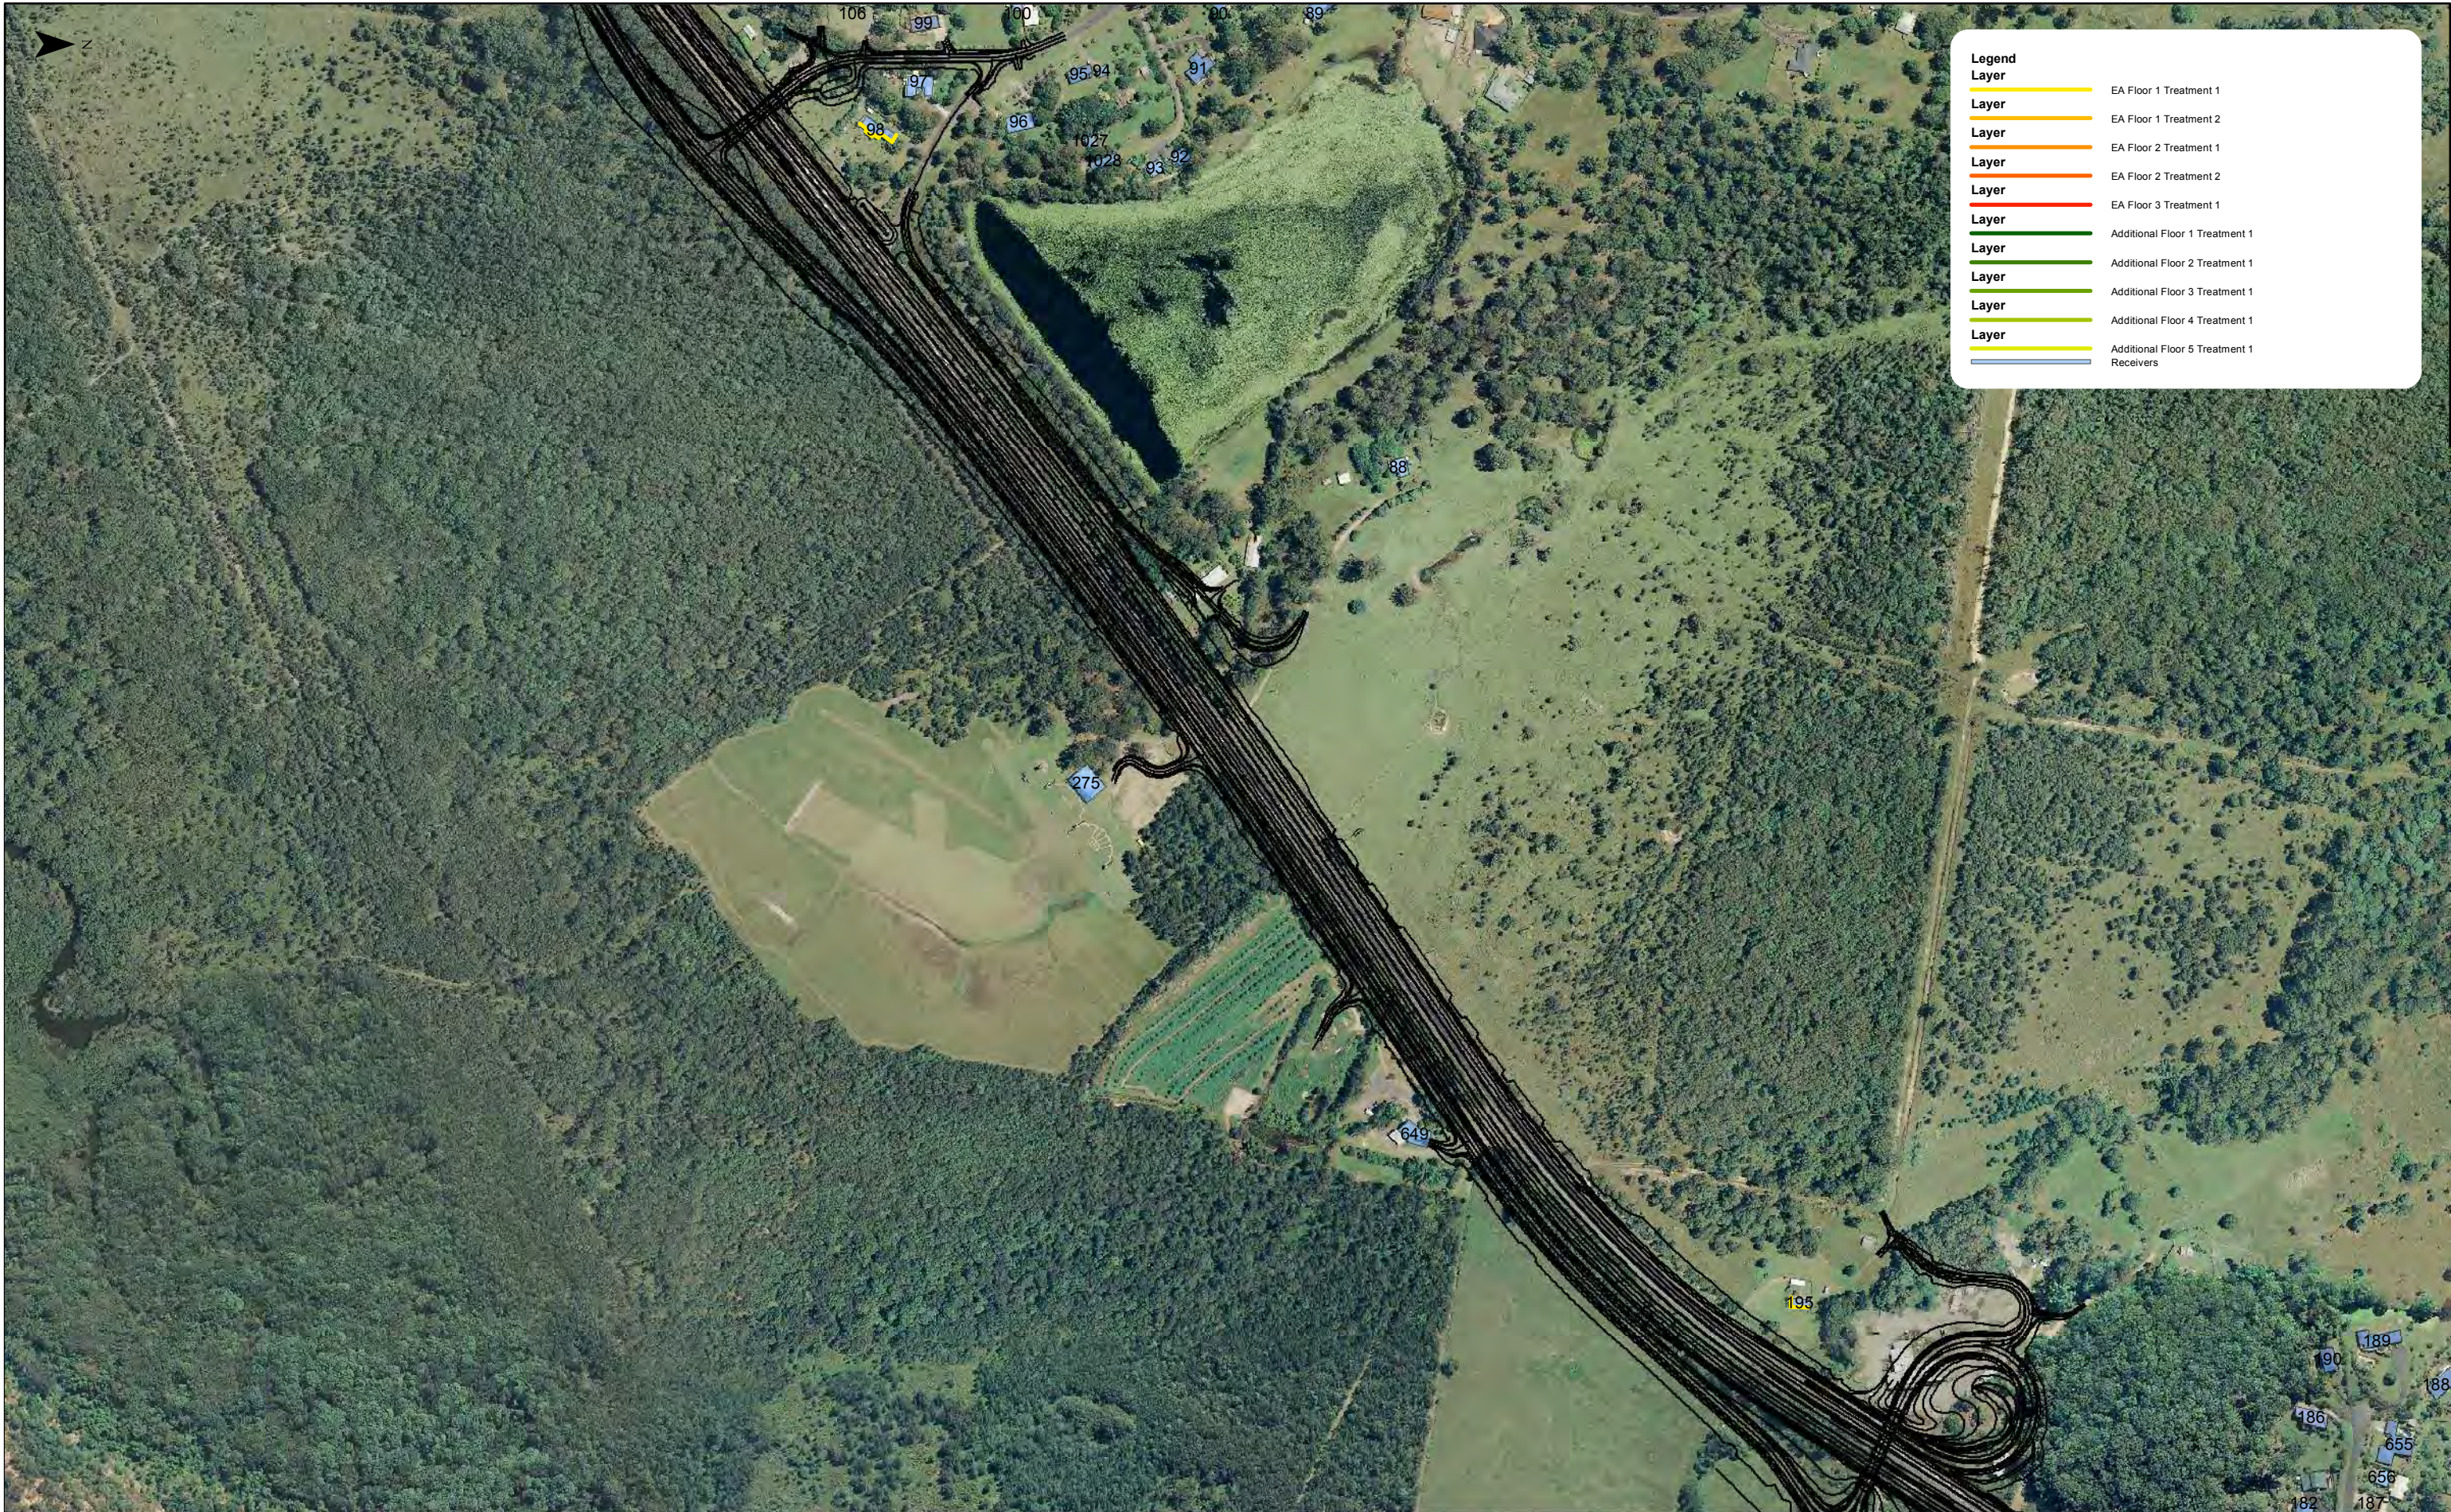

Sapphire to Woolgoolga
Architectural Facade Treatments
 Source: 400

Legend

Layer	EA Floor 1 Treatment 1
Layer	EA Floor 1 Treatment 2
Layer	EA Floor 2 Treatment 1
Layer	EA Floor 2 Treatment 2
Layer	EA Floor 3 Treatment 1
Layer	Additional Floor 1 Treatment 1
Layer	Additional Floor 2 Treatment 1
Layer	Additional Floor 3 Treatment 1
Layer	Additional Floor 4 Treatment 1
Layer	Additional Floor 5 Treatment 1
Layer	Receivers