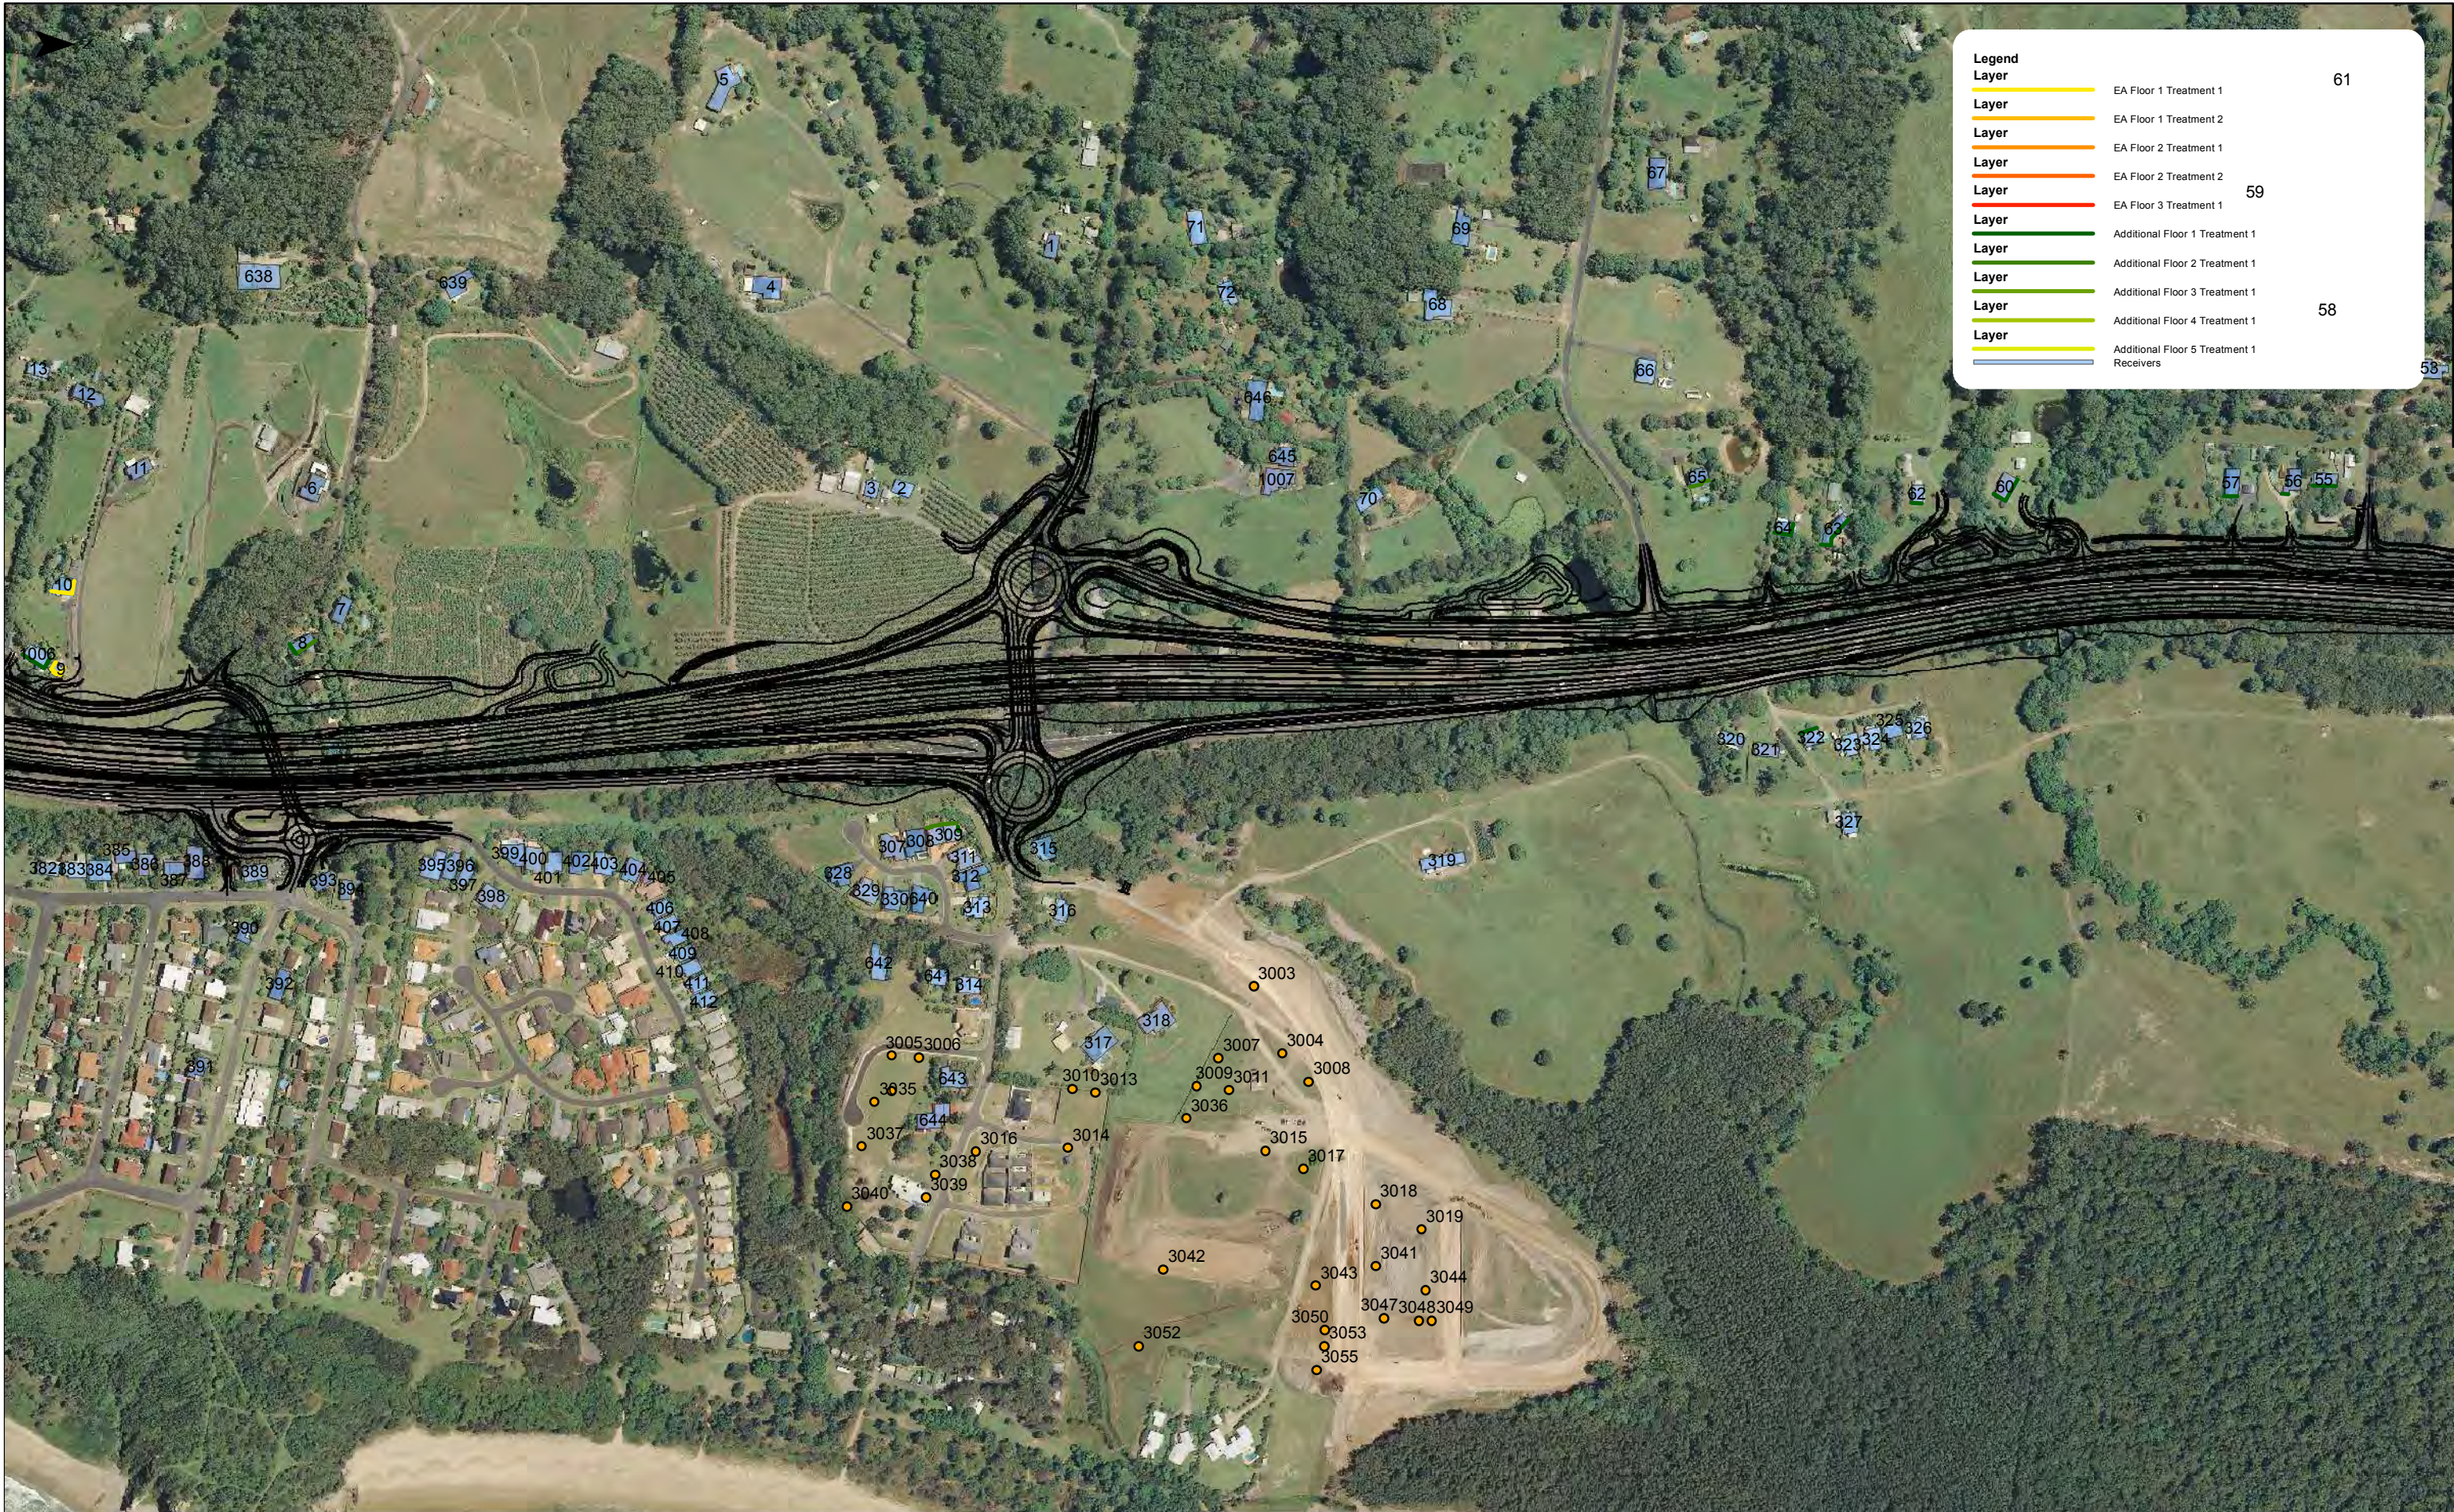

Sapphire to Woolgoolga
Architectural Facade Treatments

JUN 2012
60156161

Sapphire to Woolgoolga
Architectural Facade Treatments
 Source: 400

Legend	Layer	Count
[Yellow line]	EA Floor 1 Treatment 1	61
[Orange line]	EA Floor 1 Treatment 2	
[Light Orange line]	EA Floor 2 Treatment 1	
[Red line]	EA Floor 2 Treatment 2	59
[Red line]	EA Floor 3 Treatment 1	
[Green line]	Additional Floor 1 Treatment 1	
[Green line]	Additional Floor 2 Treatment 1	
[Green line]	Additional Floor 3 Treatment 1	
[Green line]	Additional Floor 4 Treatment 1	58
[Green line]	Additional Floor 5 Treatment 1	
[Blue line]	Receivers	