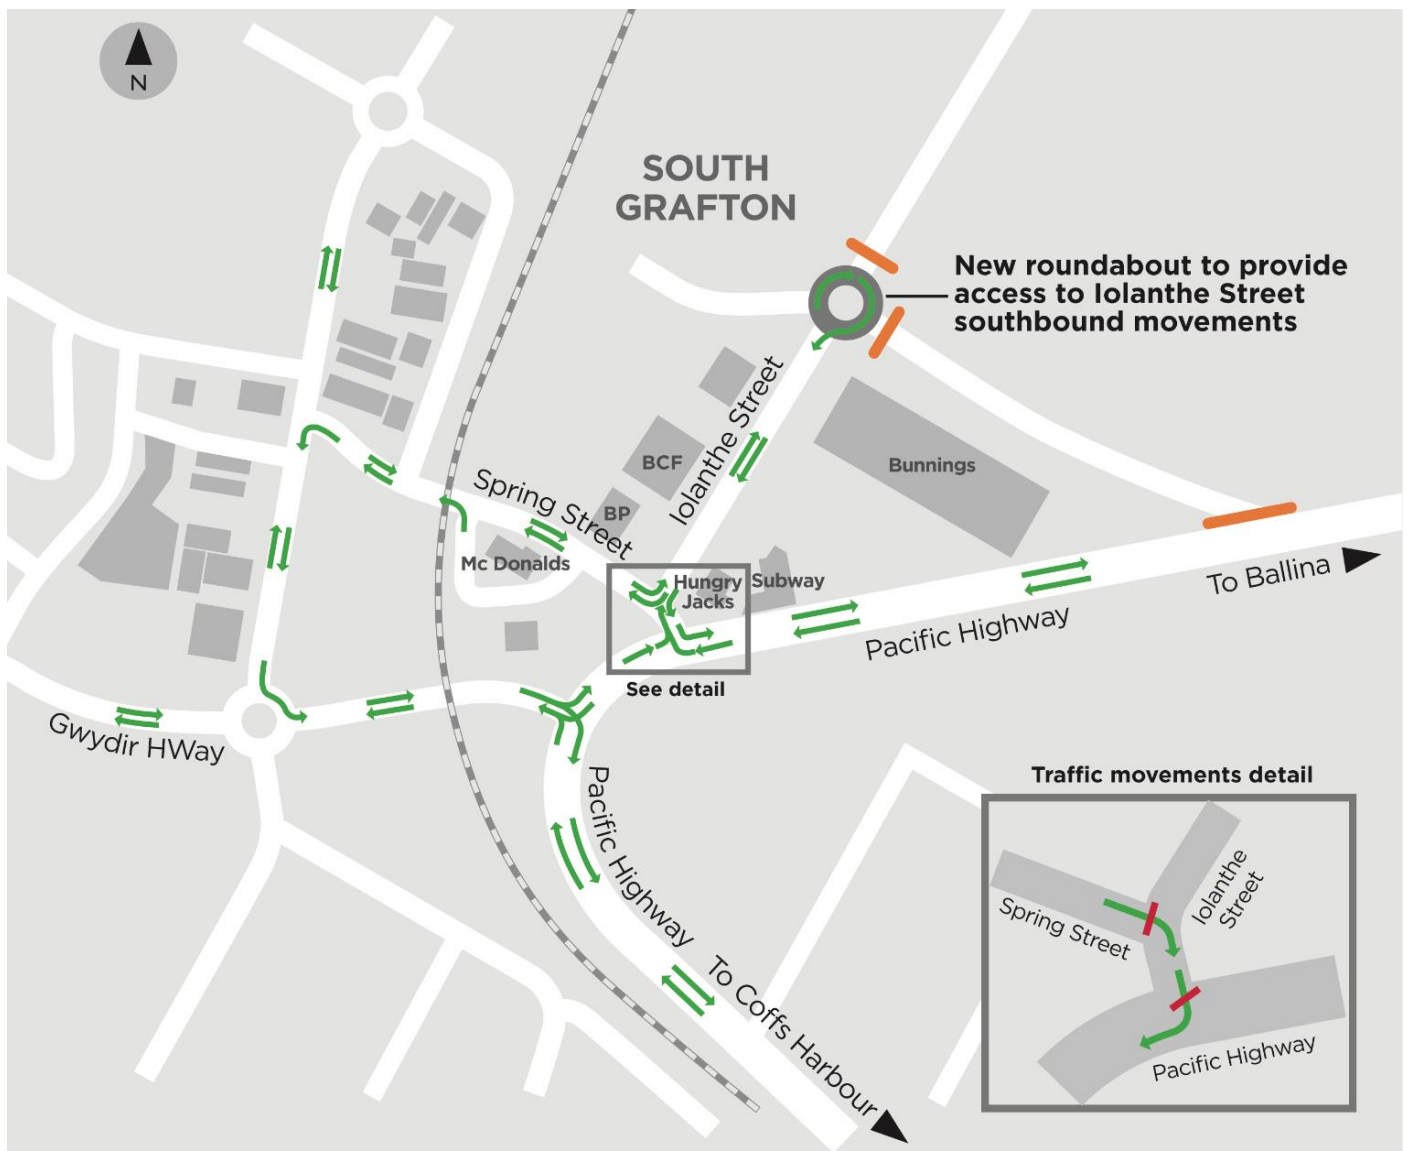

## Christmas holiday traffic changes in South Grafton from Friday 21 December

Roads and Maritime Services is implementing temporary traffic arrangements during the Christmas and New Year holidays to help reduce congestion and increase safety at South Grafton.

We are implementing the following arrangements for **10 days** during the Christmas and New Year holidays:

- Ban the right hand turn out of Iolanthe Street on to the Pacific Highway
- Ban the right hand turn out of Spring Street on to Iolanthe Street.

We will have these changes in place between **6am** and **6pm** (traffic conditions will be monitored and times will be adjusted as needed) on:

- **Friday 21 December**
- **Saturday 22 December**
- **Sunday 23 December**
- **Monday 24 December**
- **Wednesday 26 December**
- **Thursday 27 December**
- **Friday 28 December**
- **Saturday 29 December**
- **Sunday 30 December**
- **Wednesday 2 January 2019.**

These traffic changes will not be in place on Tuesday 25 December (Christmas day), Monday 31 December, Tuesday 1 January (New Year's Day) because reduced traffic volumes are expected on these days.