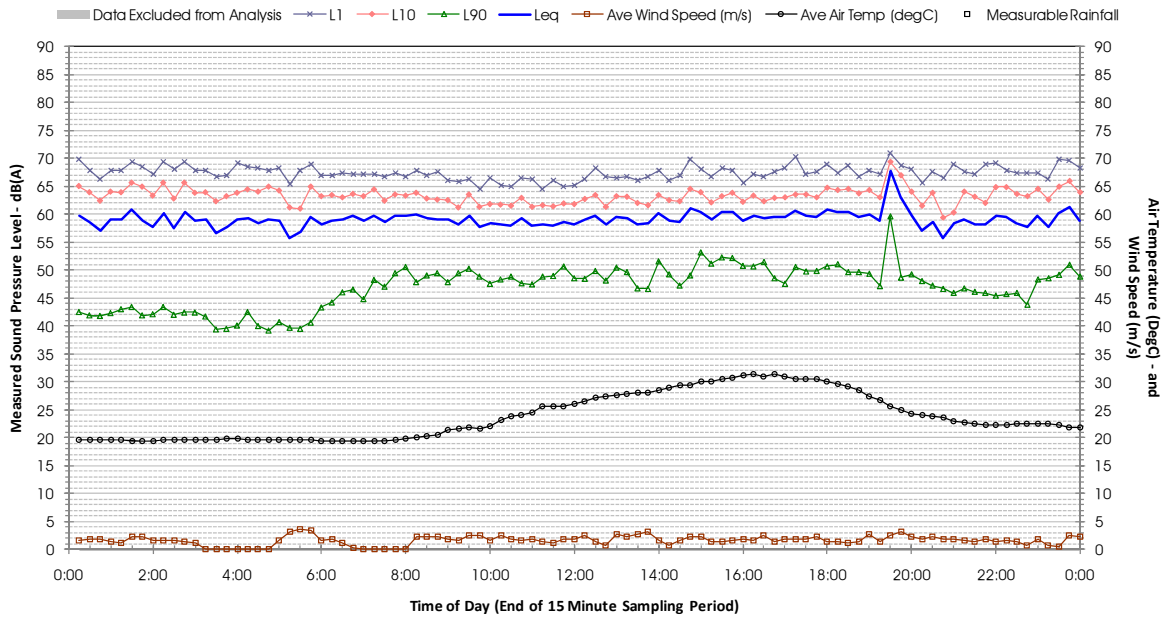

Profile of Noise Environment - Noise Monitoring Location 335 Friday 23 March 2012