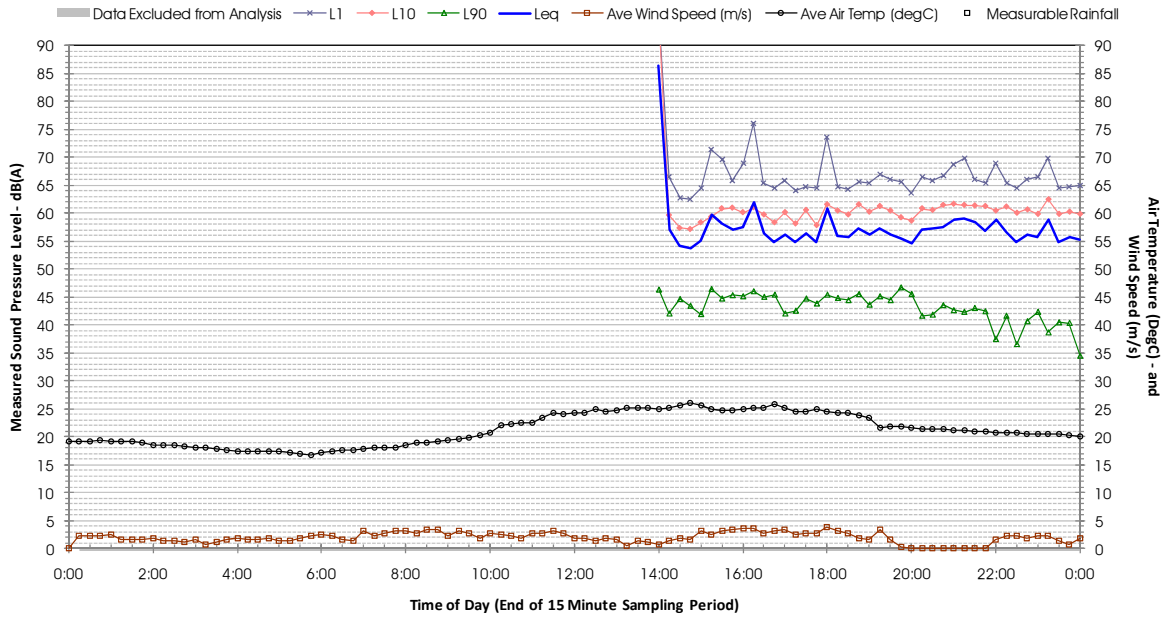

Profile of Noise Environment - Noise Monitoring Location 575 Wednesday 14 March 2012