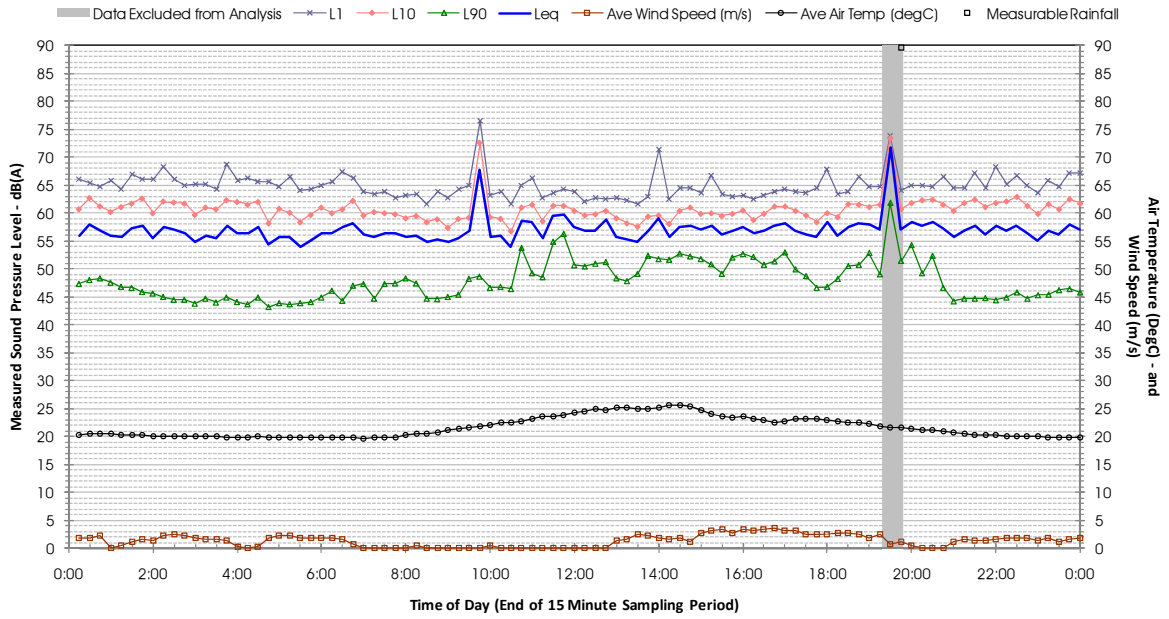

Profile of Noise Environment - Noise Monitoring Location 468 Thursday 22 March 2012