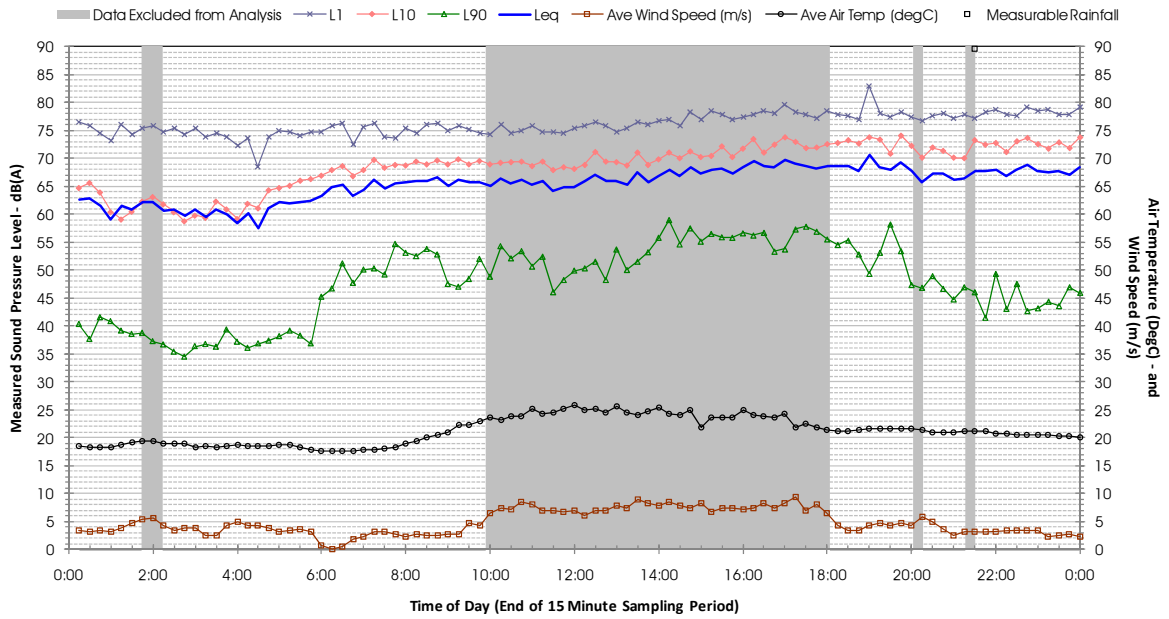

Profile of Noise Environment - Noise Monitoring Location 495 Monday 19 March 2012