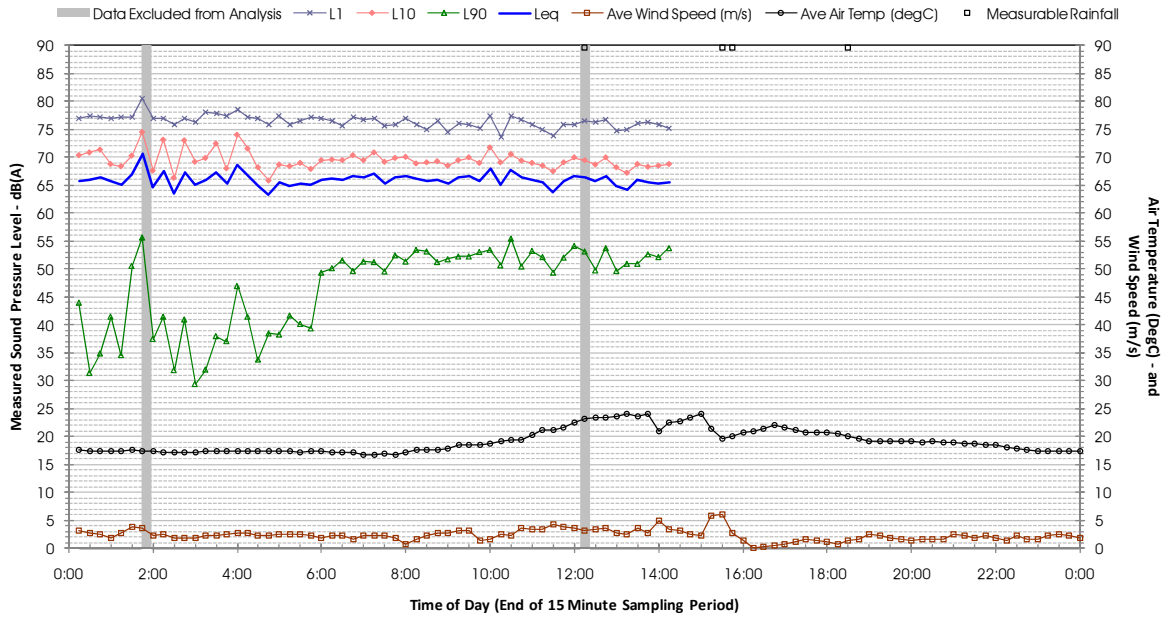

Profile of Noise Environment - Noise Monitoring Location 495 Wednesday 28 March 2012