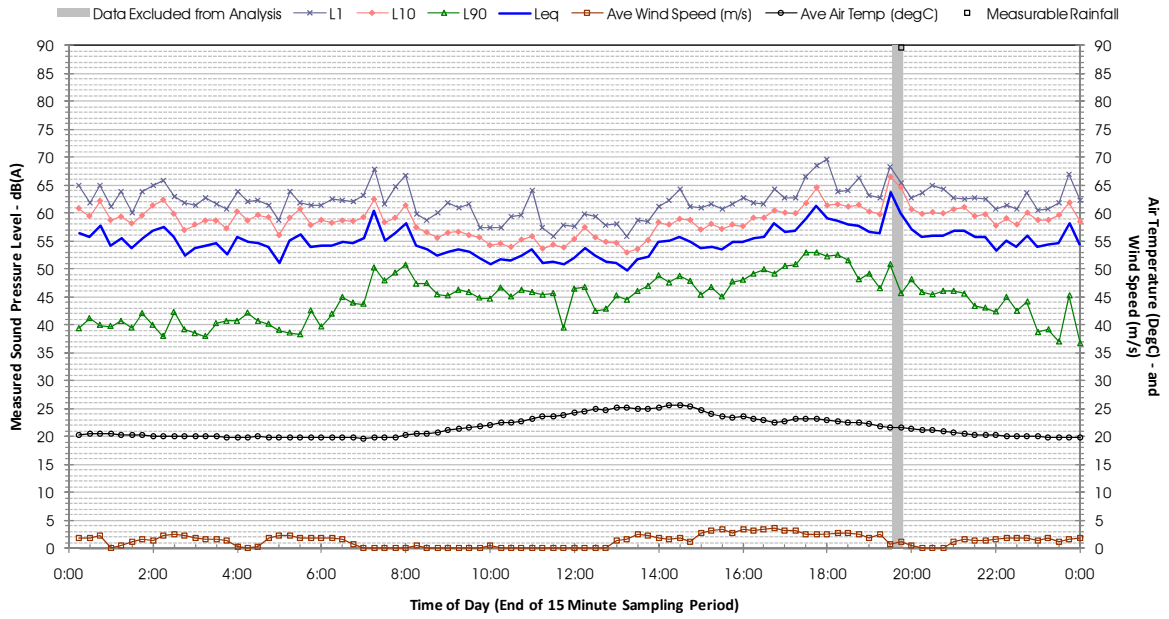

Profile of Noise Environment - Noise Monitoring Location 597 Thursday 22 March 2012