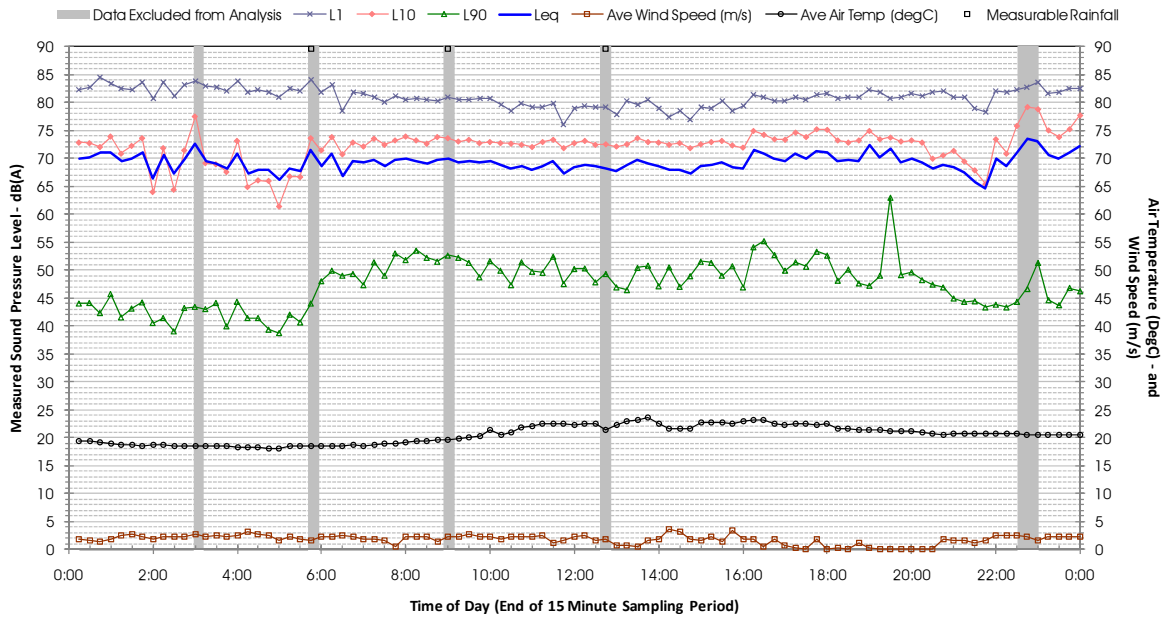

Profile of Noise Environment - Noise Monitoring Location 414 Wednesday 21 March 2012