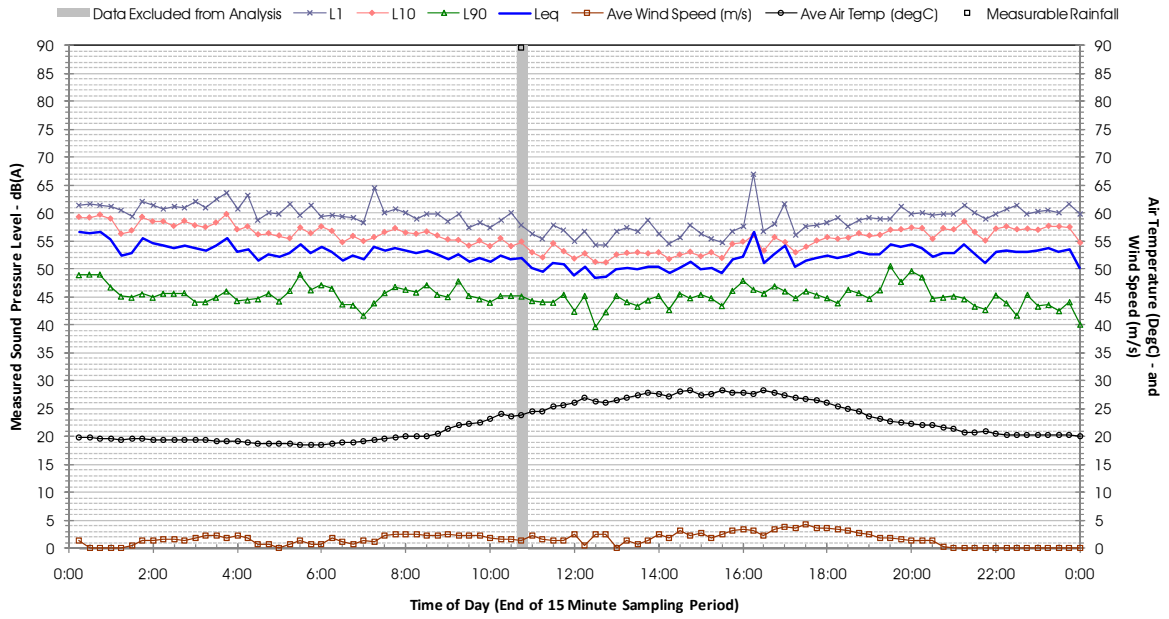

Profile of Noise Environment - Noise Monitoring Location 526 Friday 16 March 2012