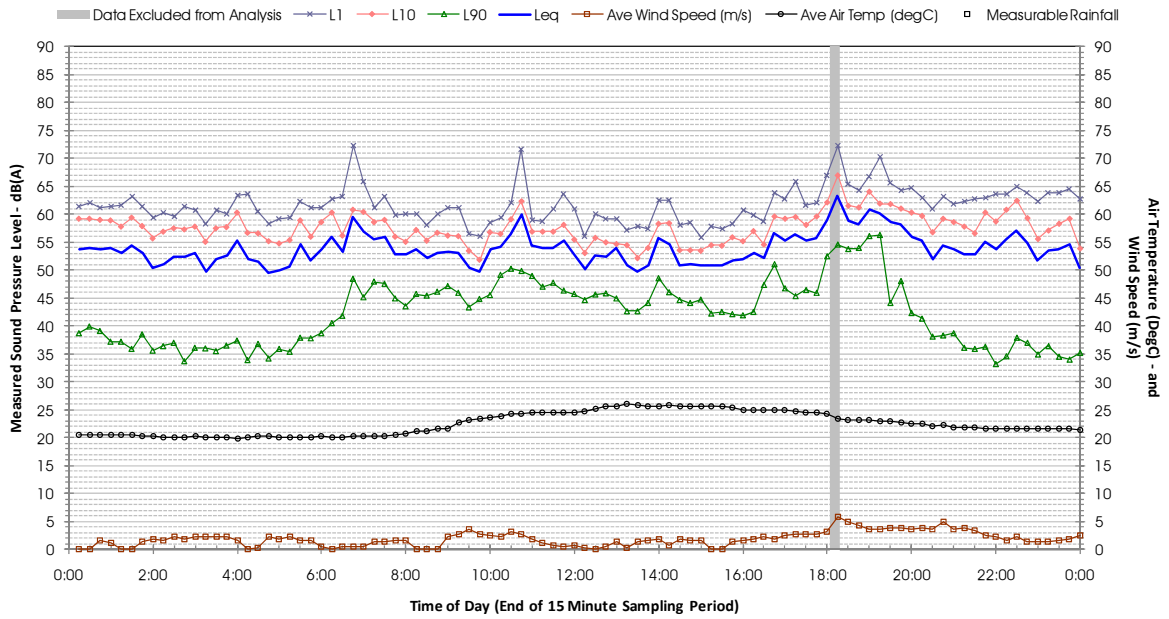

Profile of Noise Environment - Noise Monitoring Location 597 Saturday 17 March 2012