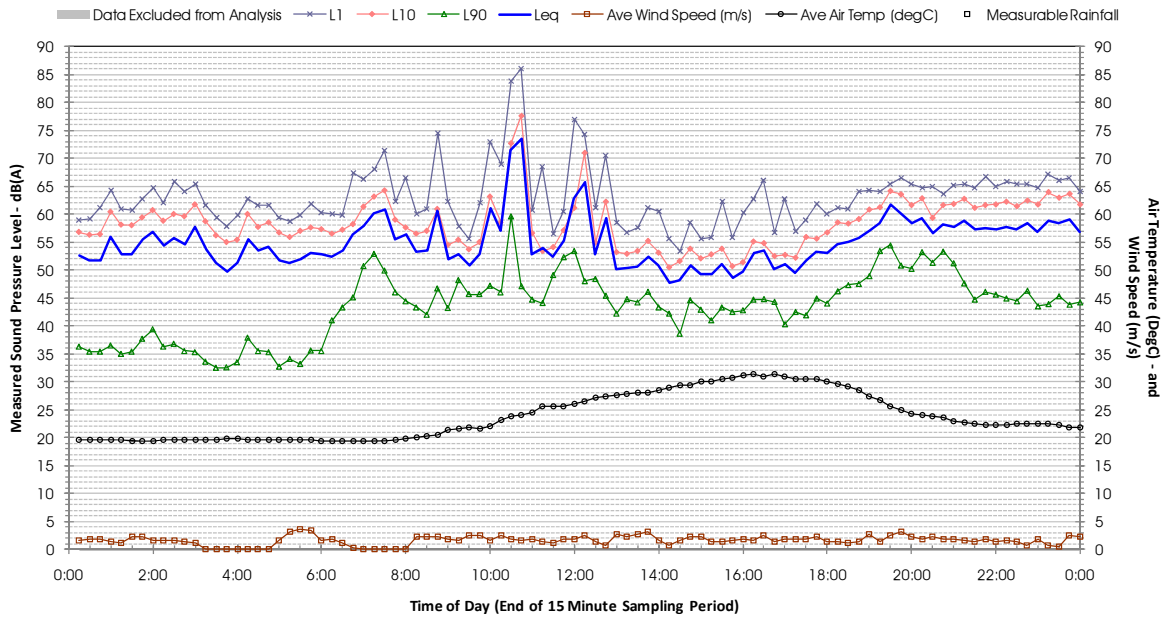

Profile of Noise Environment - Noise Monitoring Location 597 Friday 23 March 2012