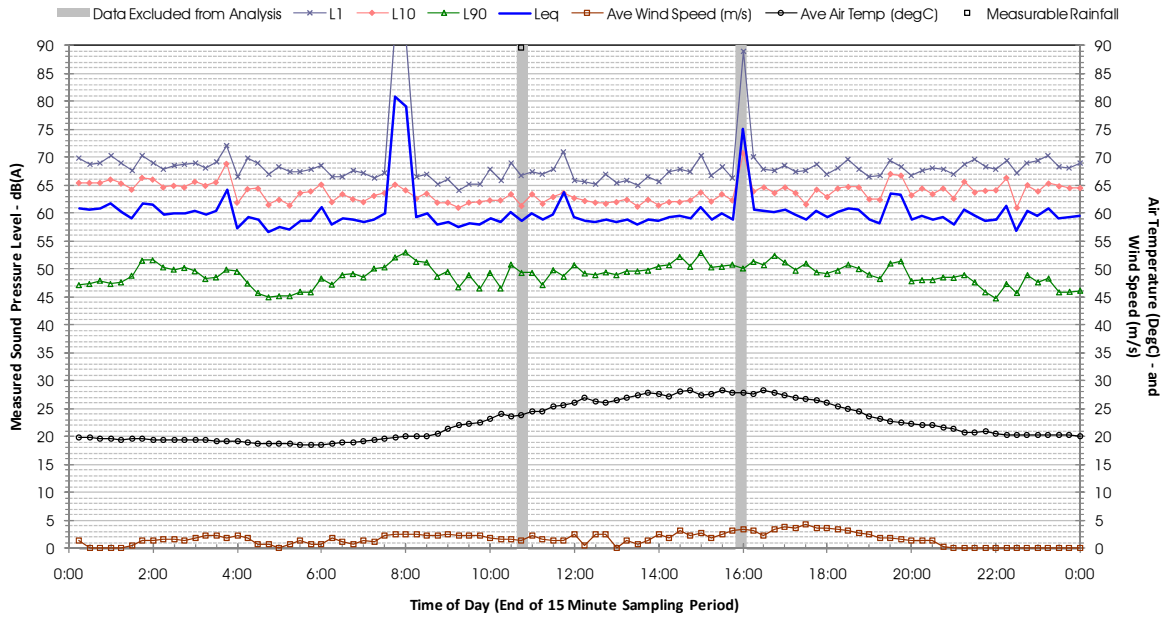

Profile of Noise Environment - Noise Monitoring Location 335 Friday 16 March 2012