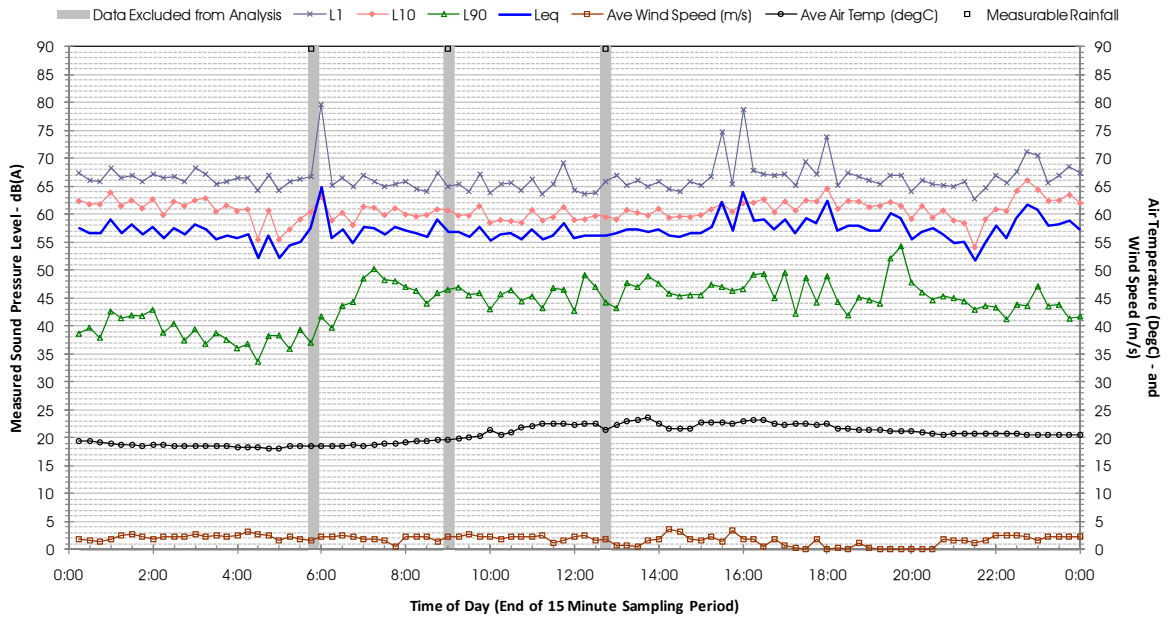

Profile of Noise Environment - Noise Monitoring Location 575 Wednesday 21 March 2012