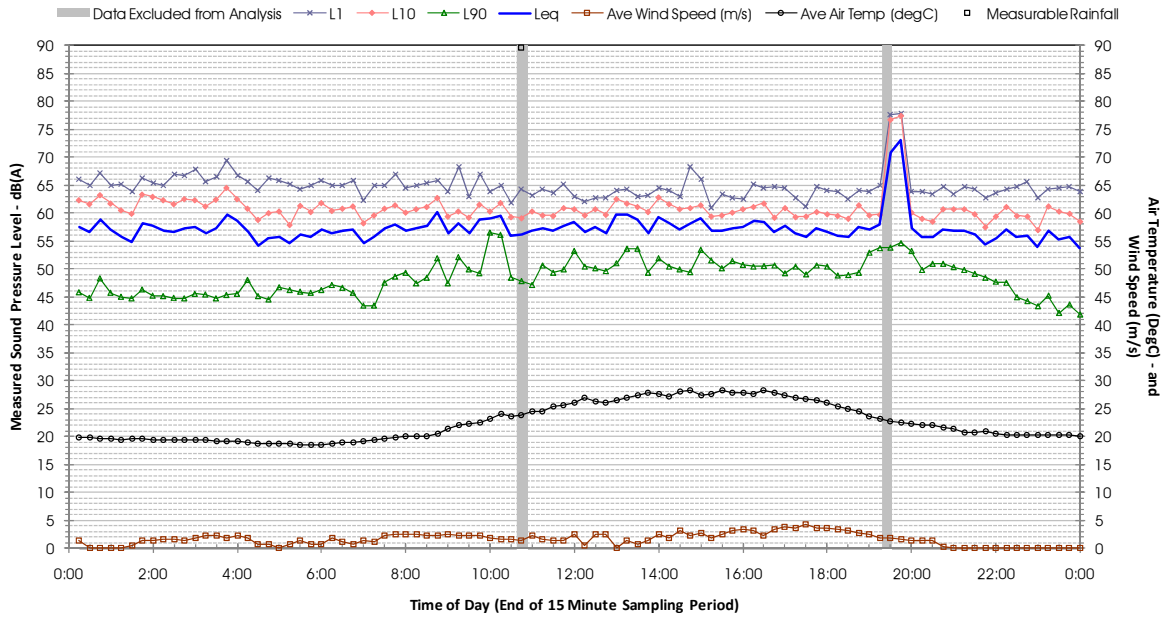

Profile of Noise Environment - Noise Monitoring Location 468 Friday 16 March 2012