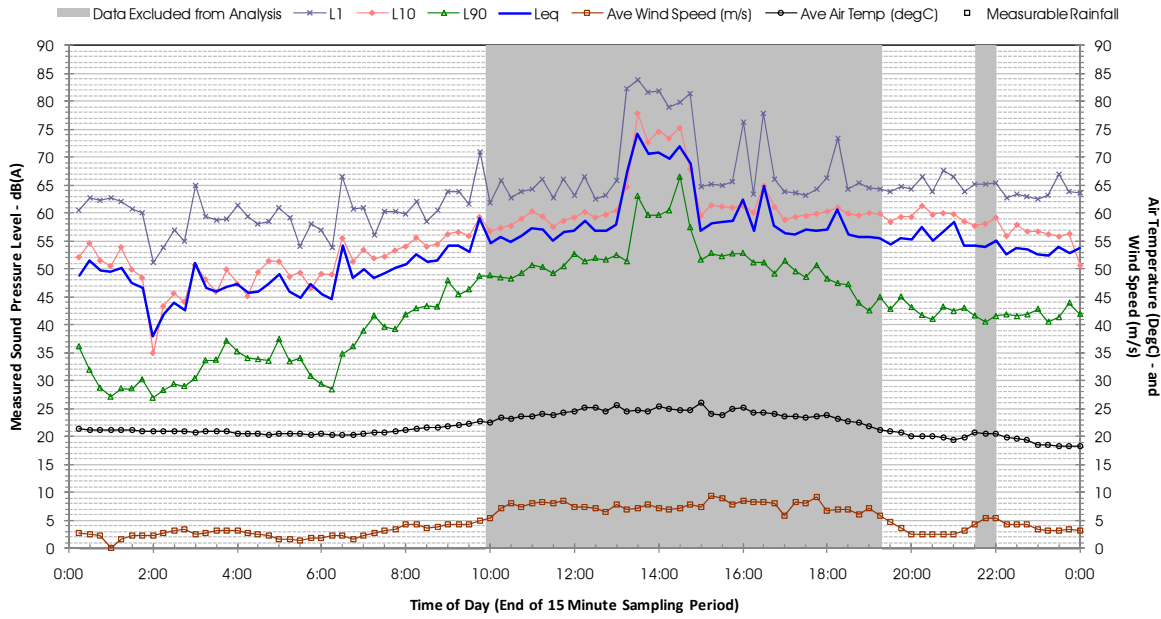

Profile of Noise Environment - Noise Monitoring Location 575 Sunday 18 March 2012