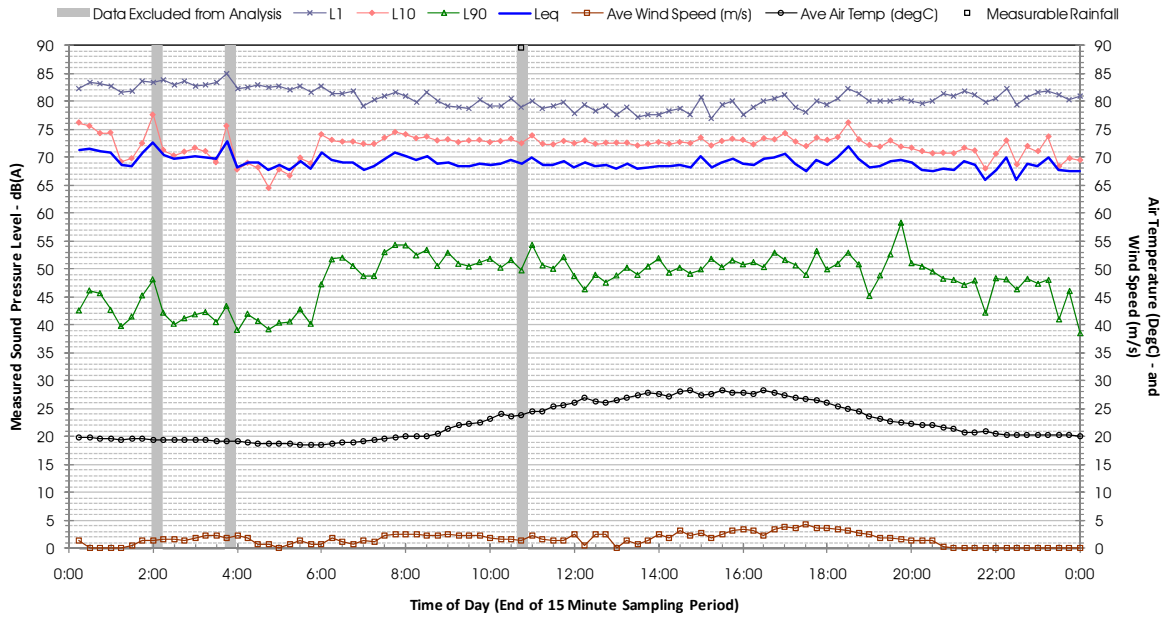

Profile of Noise Environment - Noise Monitoring Location 414 Friday 16 March 2012