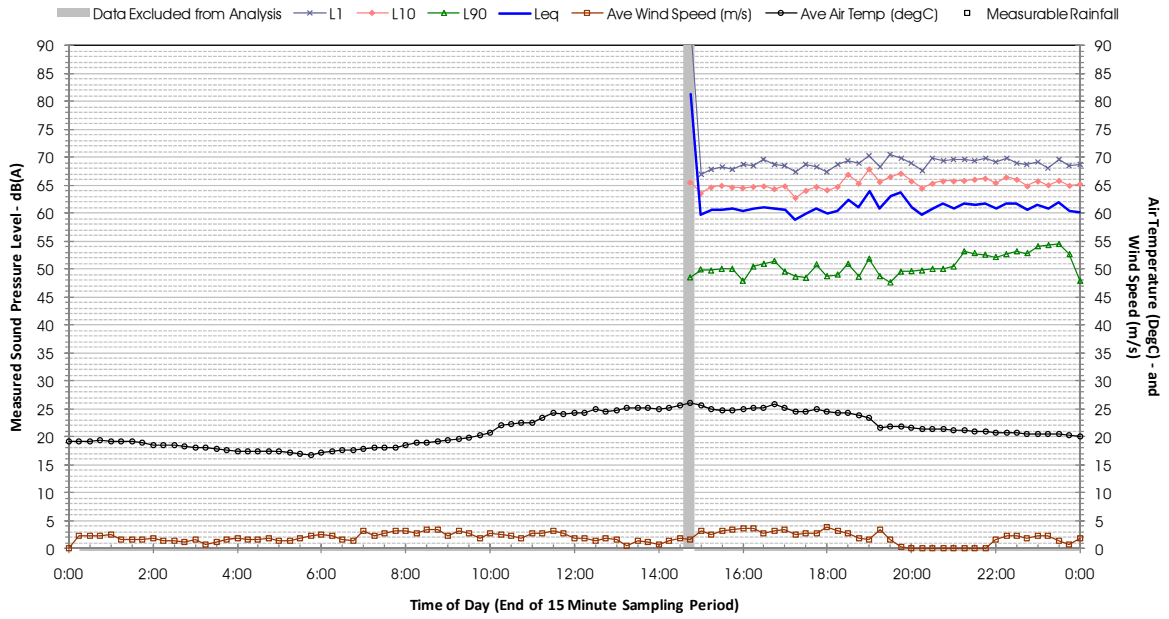

Appendix F – Unattended monitoring graphical output

Profile of Noise Environment - Noise Monitoring Location 335 Wednesday 14 March 2012

Profile of Noise Environment - Noise Monitoring Location 335 Thursday 15 March 2012