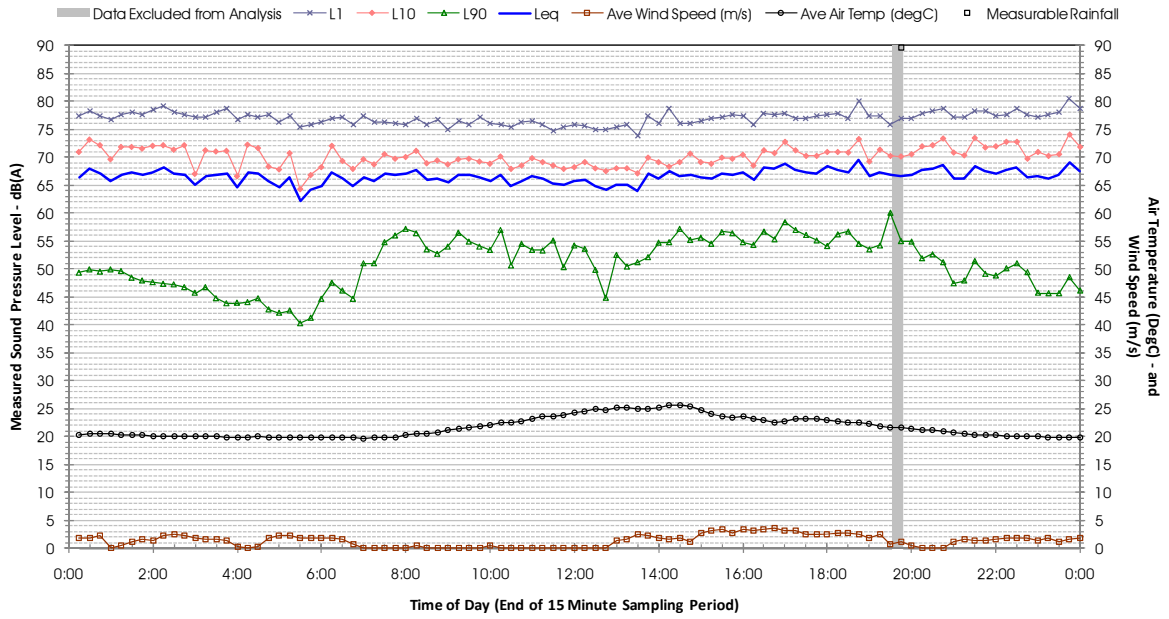

Profile of Noise Environment - Noise Monitoring Location 495 Thursday 22 March 2012