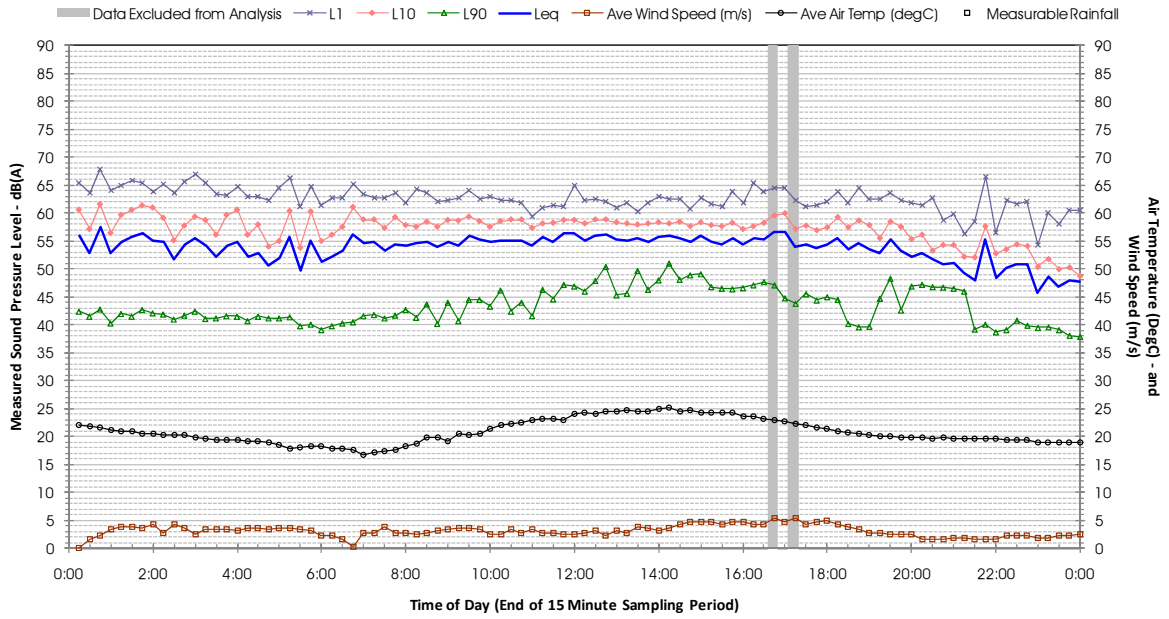

Profile of Noise Environment - Noise Monitoring Location 468 Saturday 24 March 2012