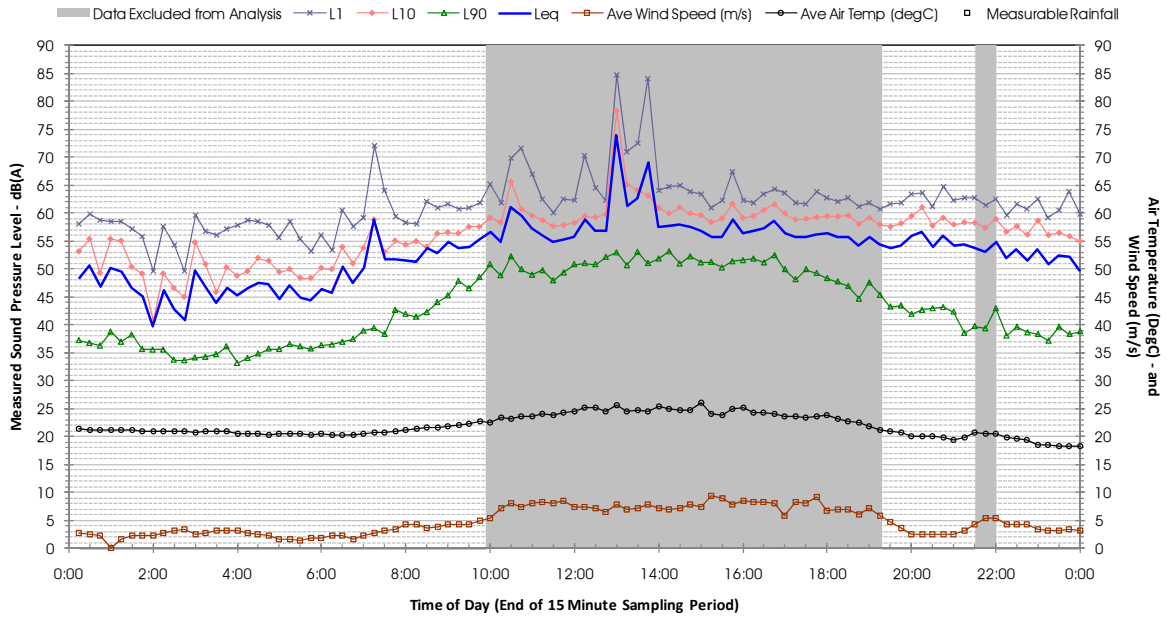

Profile of Noise Environment - Noise Monitoring Location 526 Sunday 18 March 2012