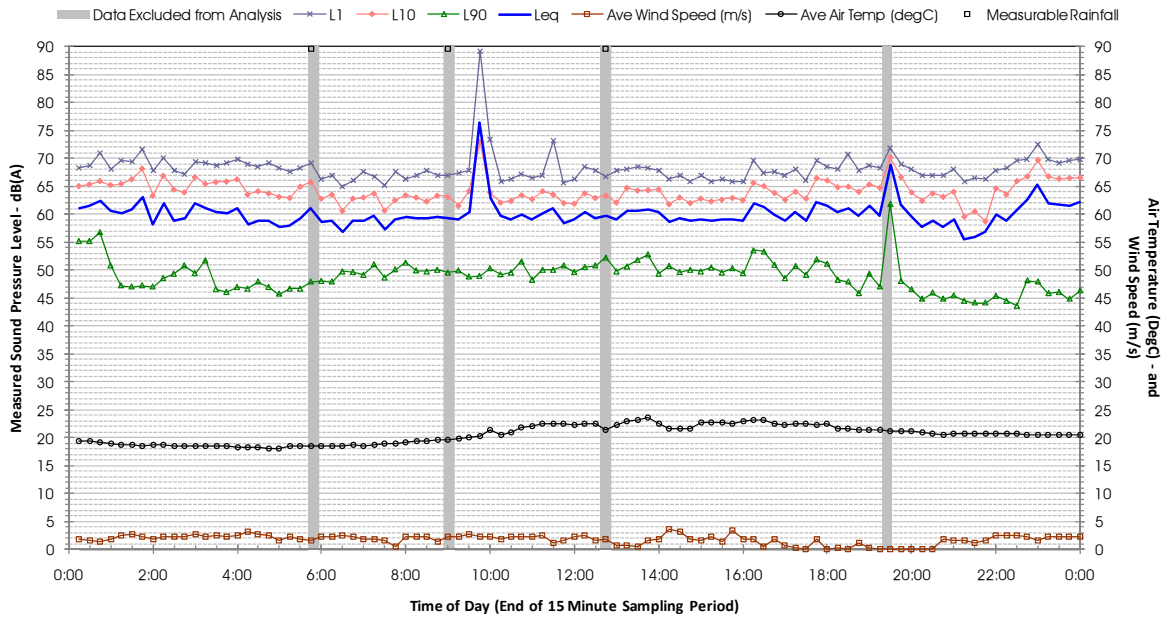

Profile of Noise Environment - Noise Monitoring Location 335 Wednesday 21 March 2012