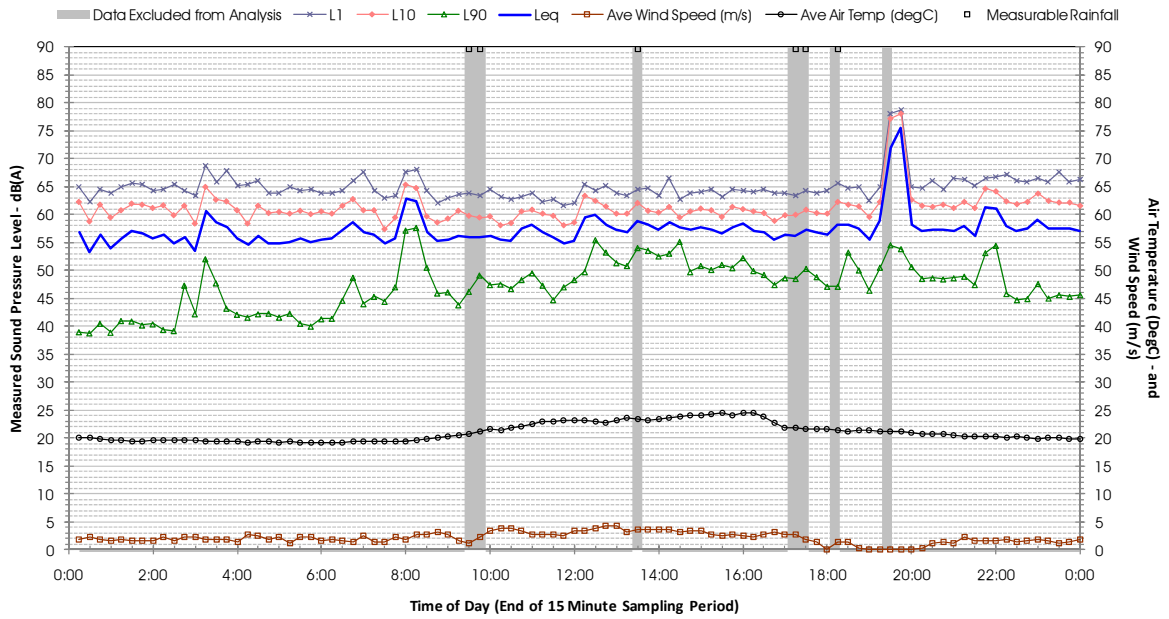

Profile of Noise Environment - Noise Monitoring Location 468 Thursday 15 March 2012