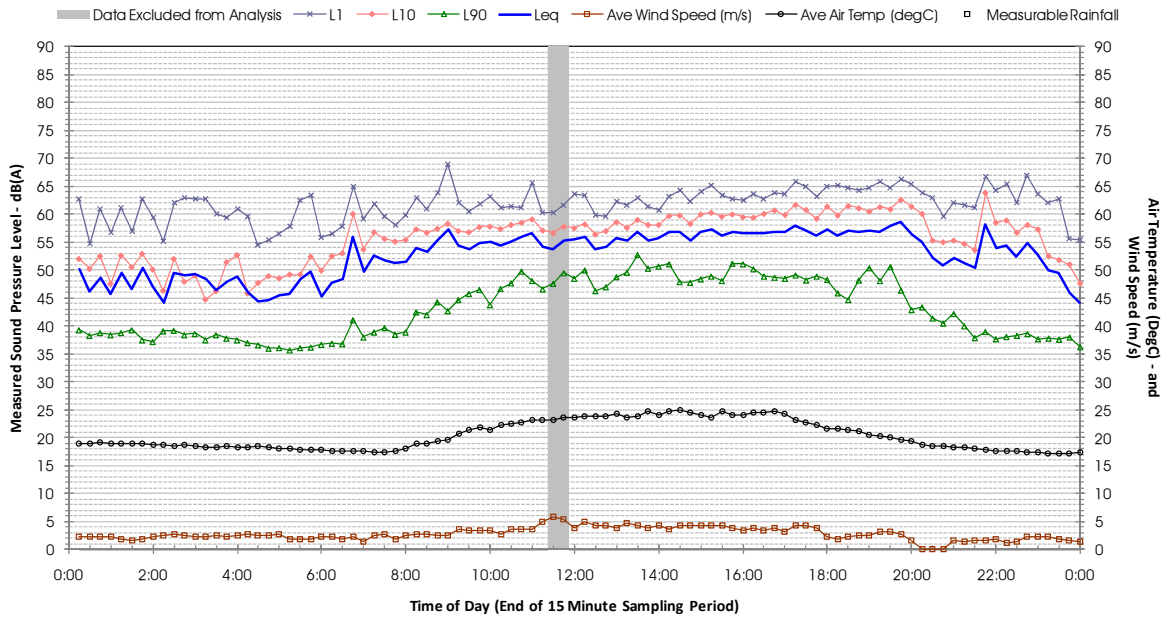

Profile of Noise Environment - Noise Monitoring Location 468 Sunday 25 March 2012