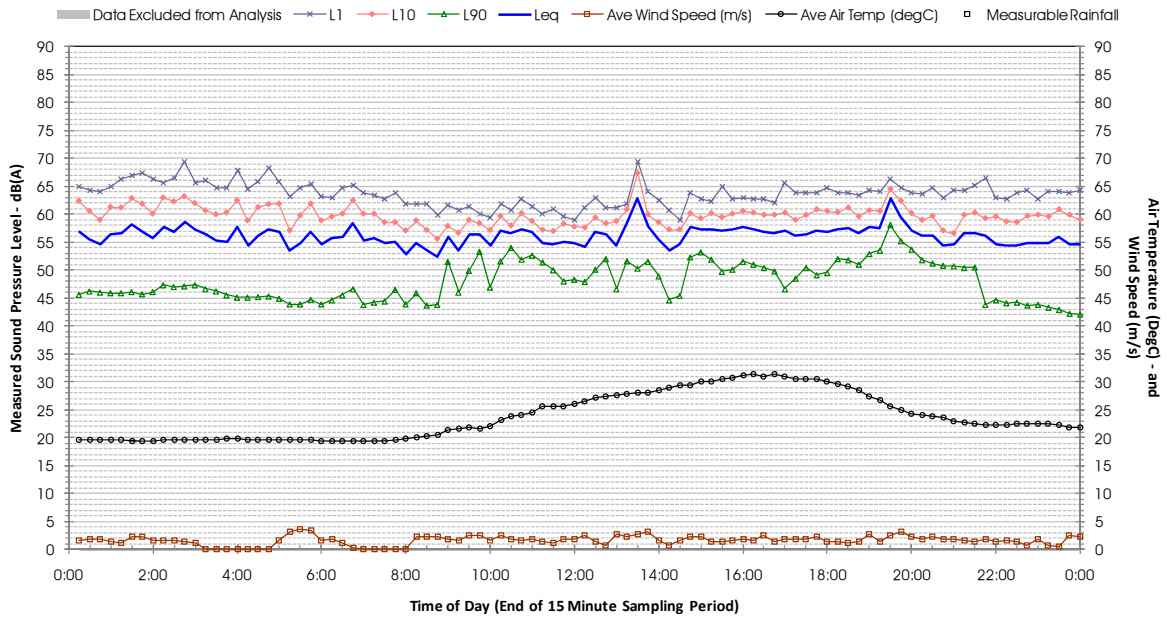

Profile of Noise Environment - Noise Monitoring Location 468 Friday 23 March 2012