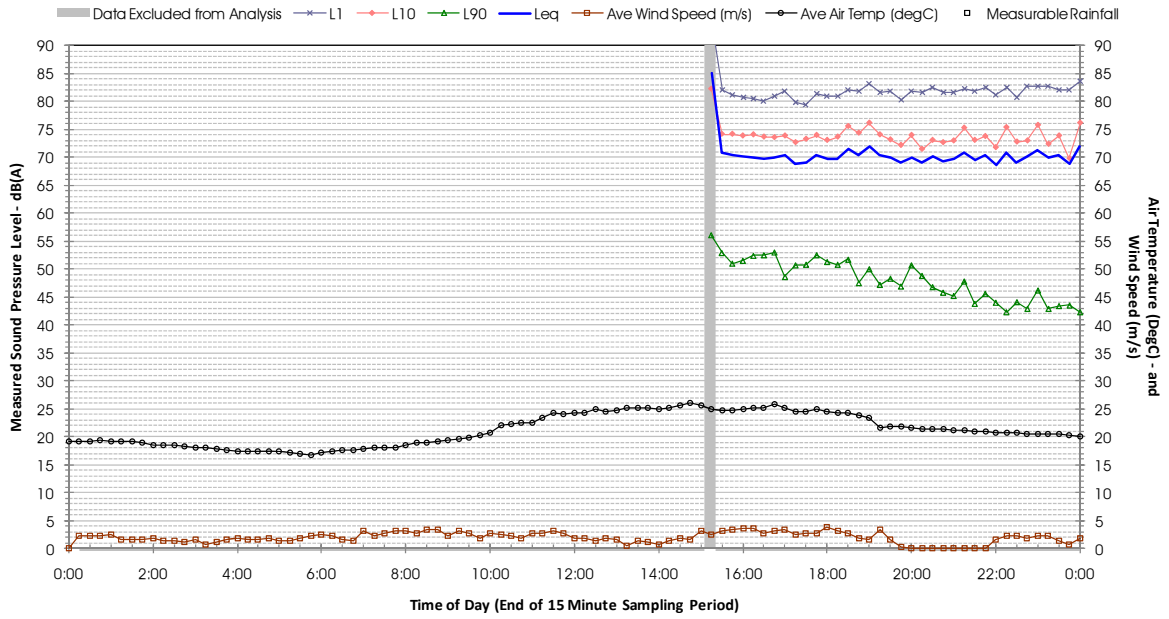

Profile of Noise Environment - Noise Monitoring Location 414 Wednesday 14 March 2012