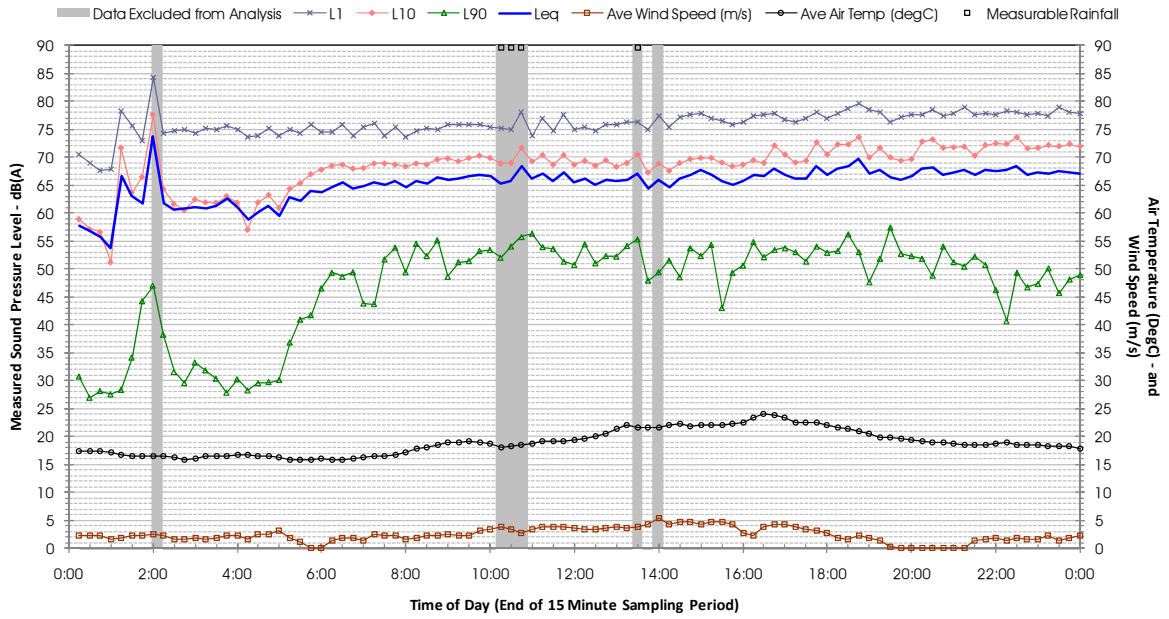

Profile of Noise Environment - Noise Monitoring Location 495 Monday 26 March 2012