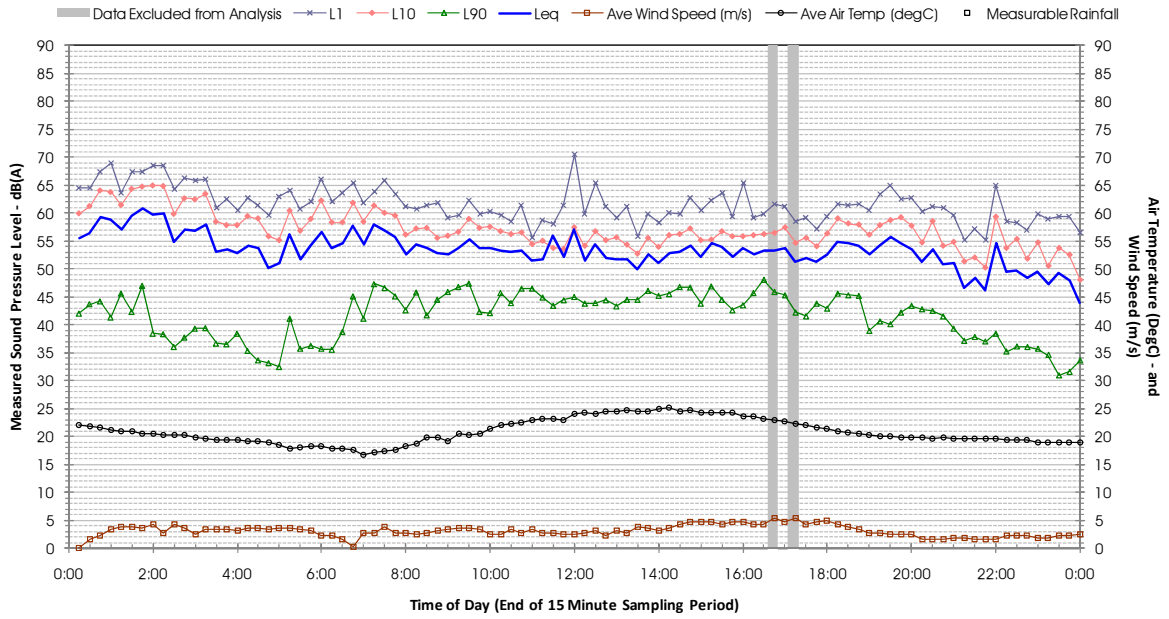

Profile of Noise Environment - Noise Monitoring Location 597 Saturday 24 March 2012