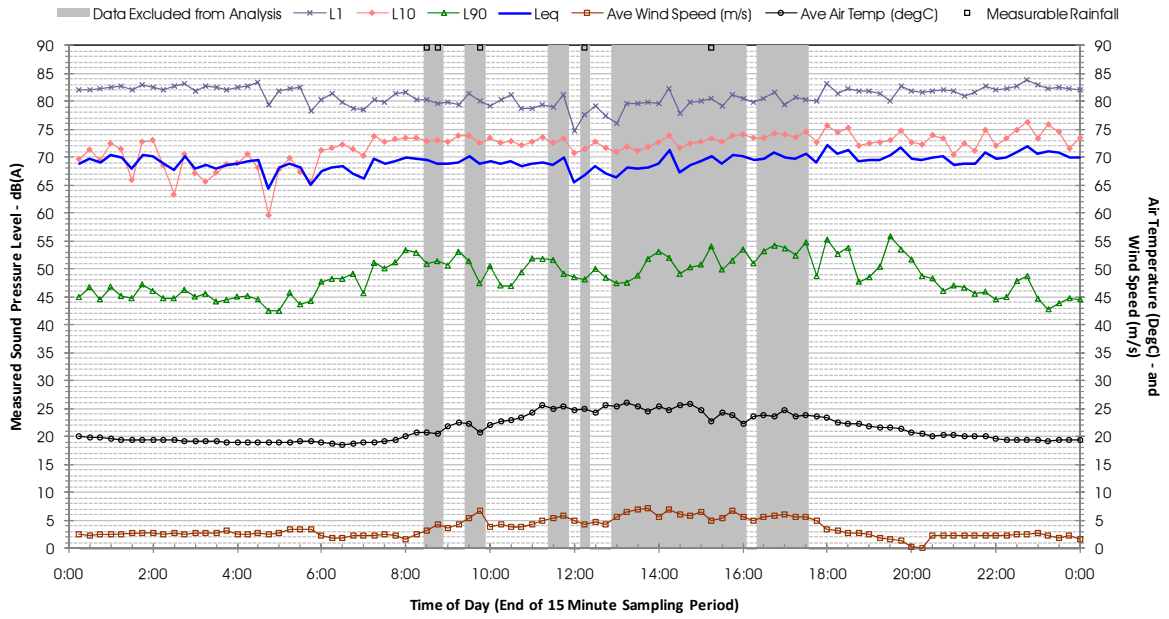

Profile of Noise Environment - Noise Monitoring Location 414 Tuesday 20 March 2012