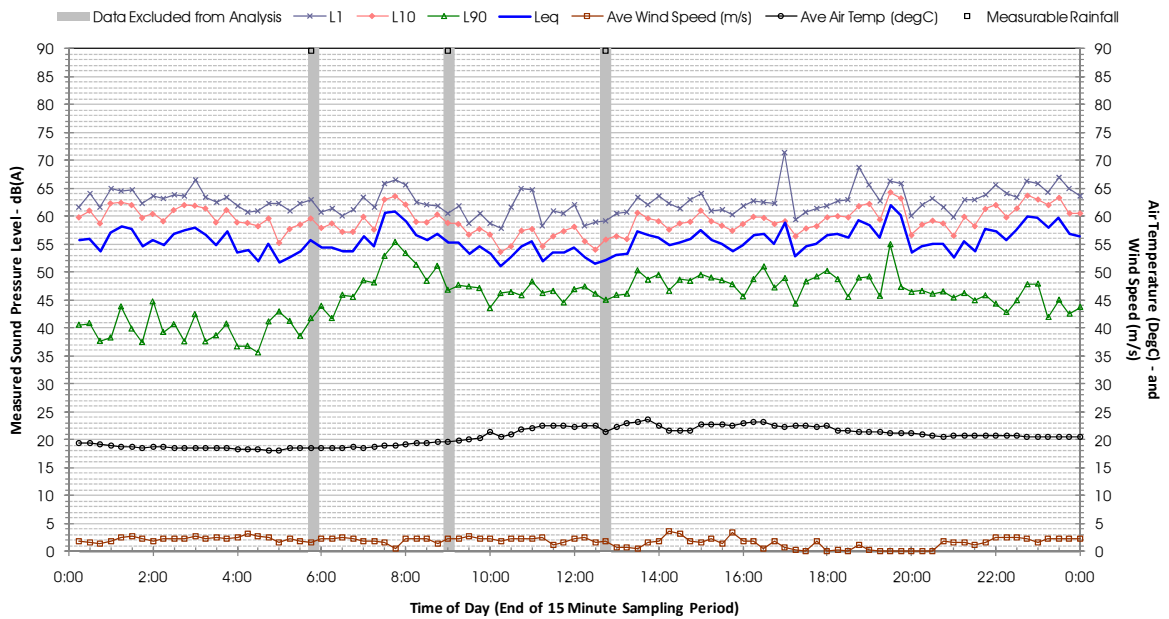

Profile of Noise Environment - Noise Monitoring Location 597 Wednesday 21 March 2012