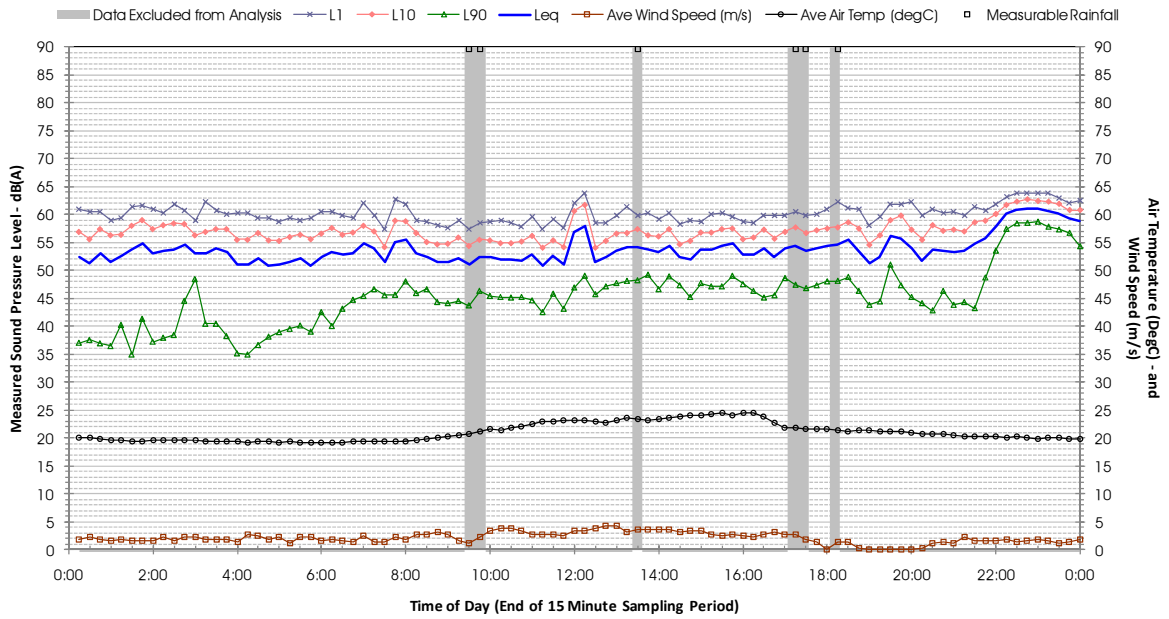

Profile of Noise Environment - Noise Monitoring Location 526 Thursday 15 March 2012