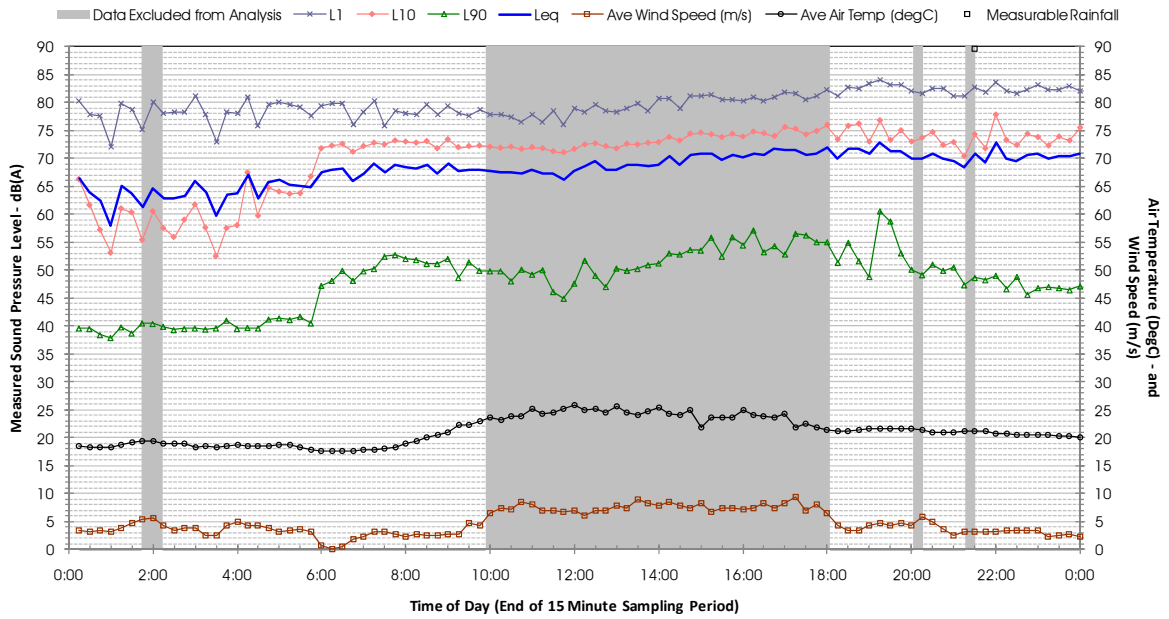

Profile of Noise Environment - Noise Monitoring Location 414 Monday 19 March 2012