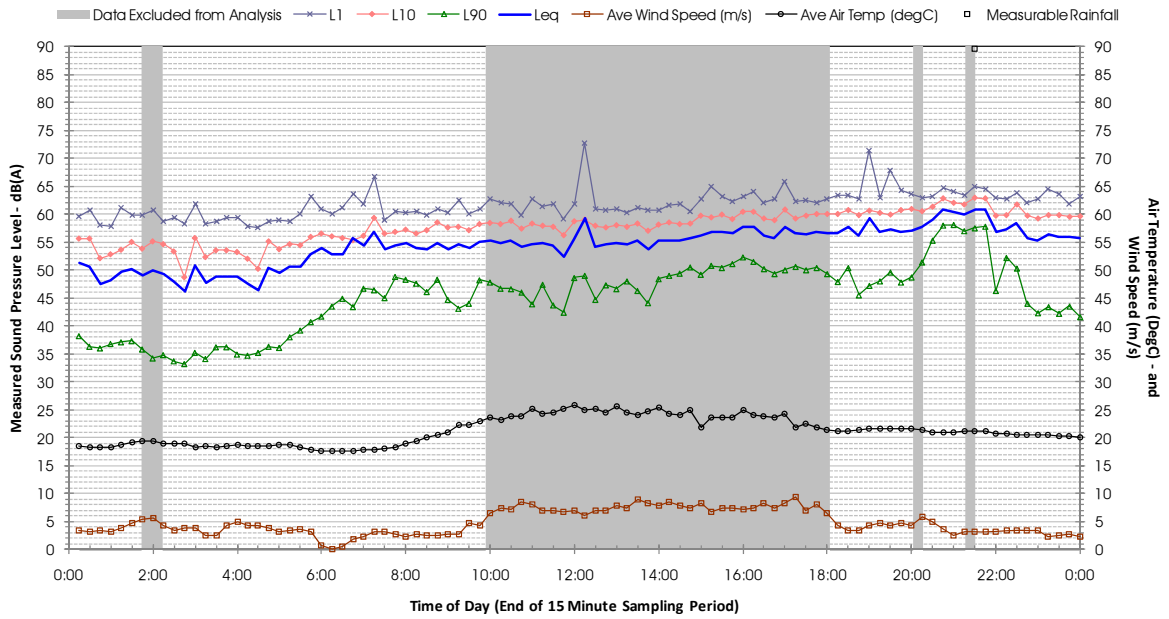

Profile of Noise Environment - Noise Monitoring Location 526 Monday 19 March 2012