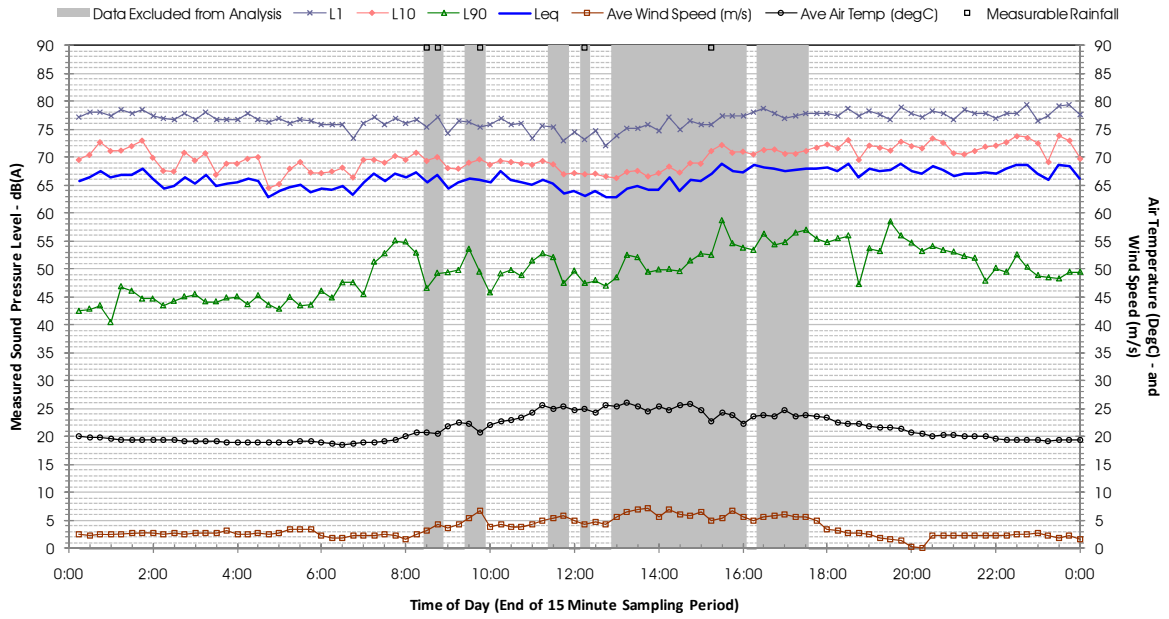

Profile of Noise Environment - Noise Monitoring Location 495 Tuesday 20 March 2012