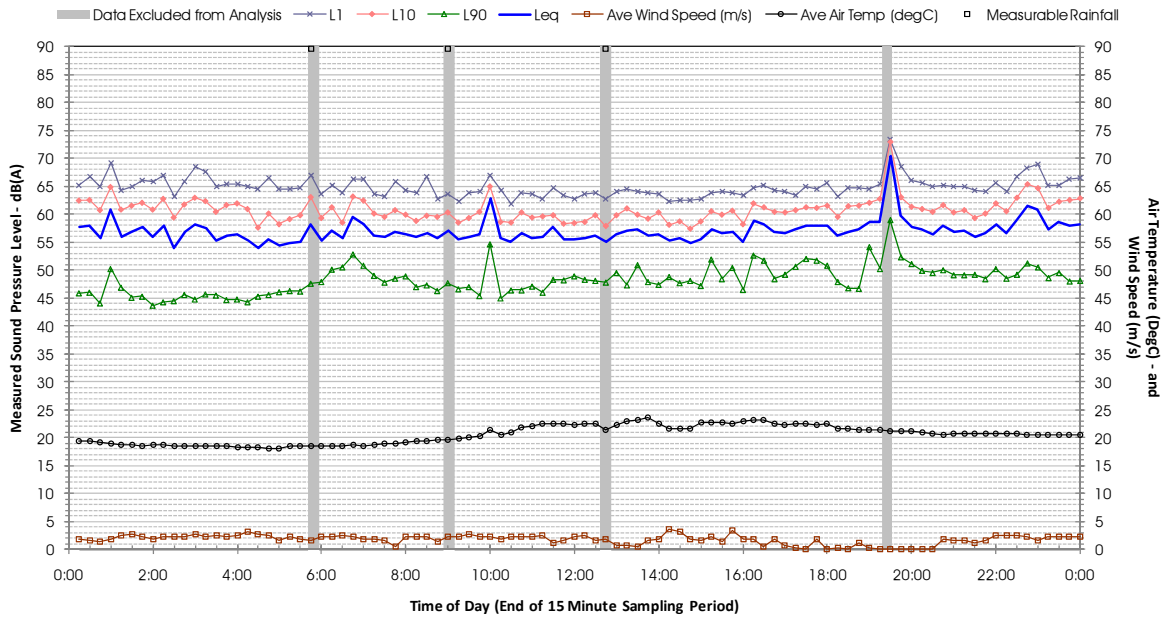

Profile of Noise Environment - Noise Monitoring Location 468 Wednesday 21 March 2012