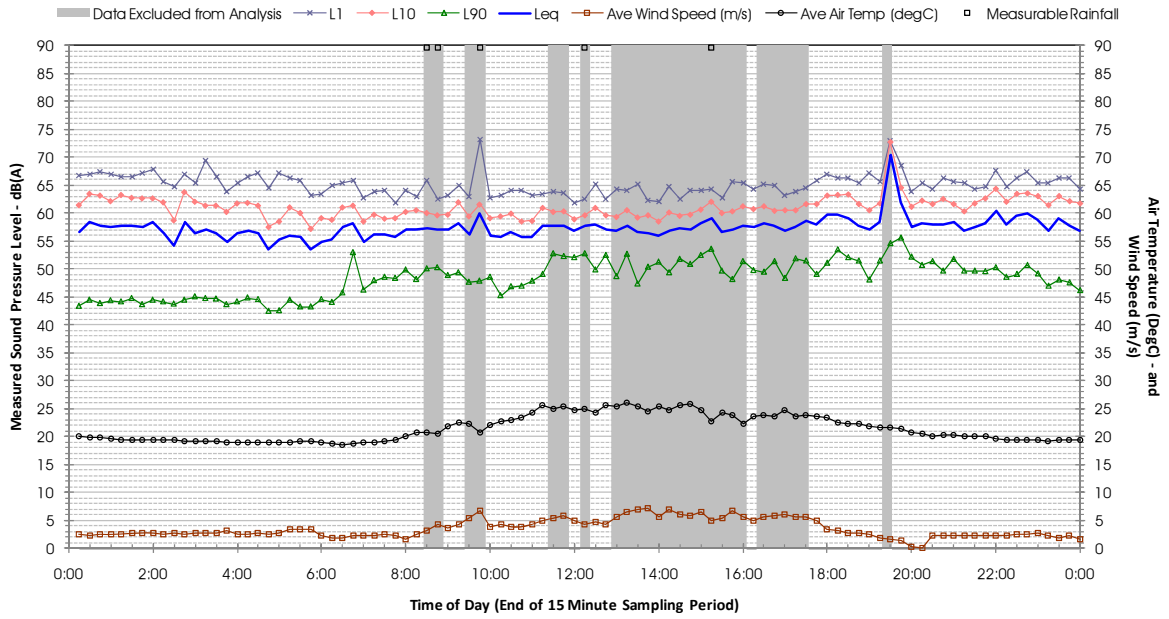

Profile of Noise Environment - Noise Monitoring Location 468 Tuesday 20 March 2012