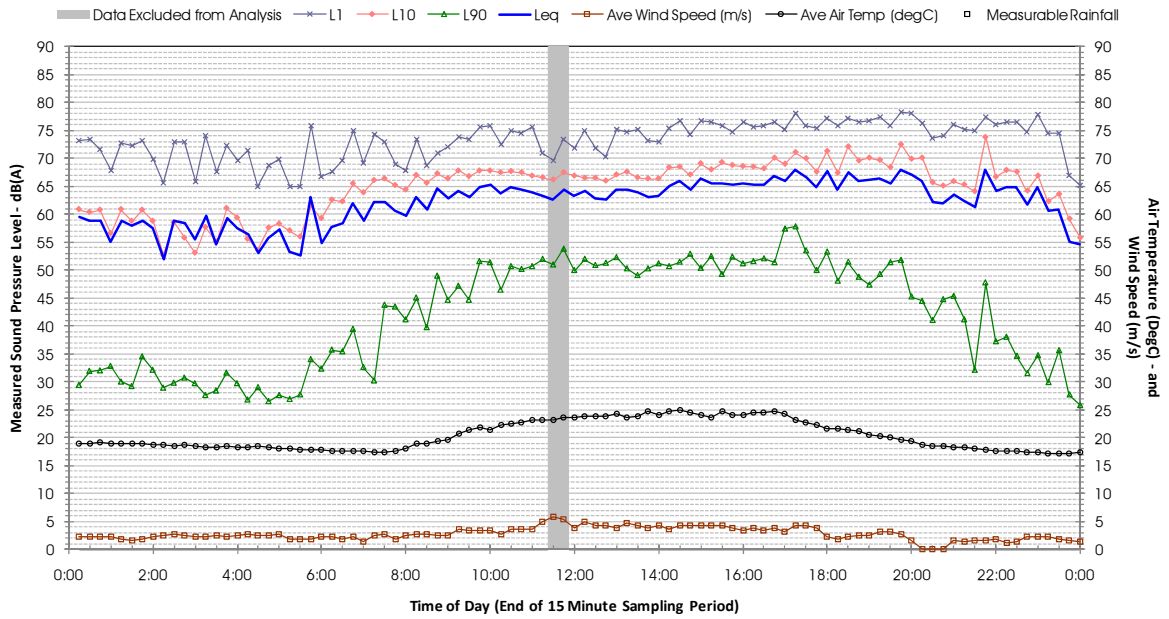

Profile of Noise Environment - Noise Monitoring Location 495 Sunday 25 March 2012