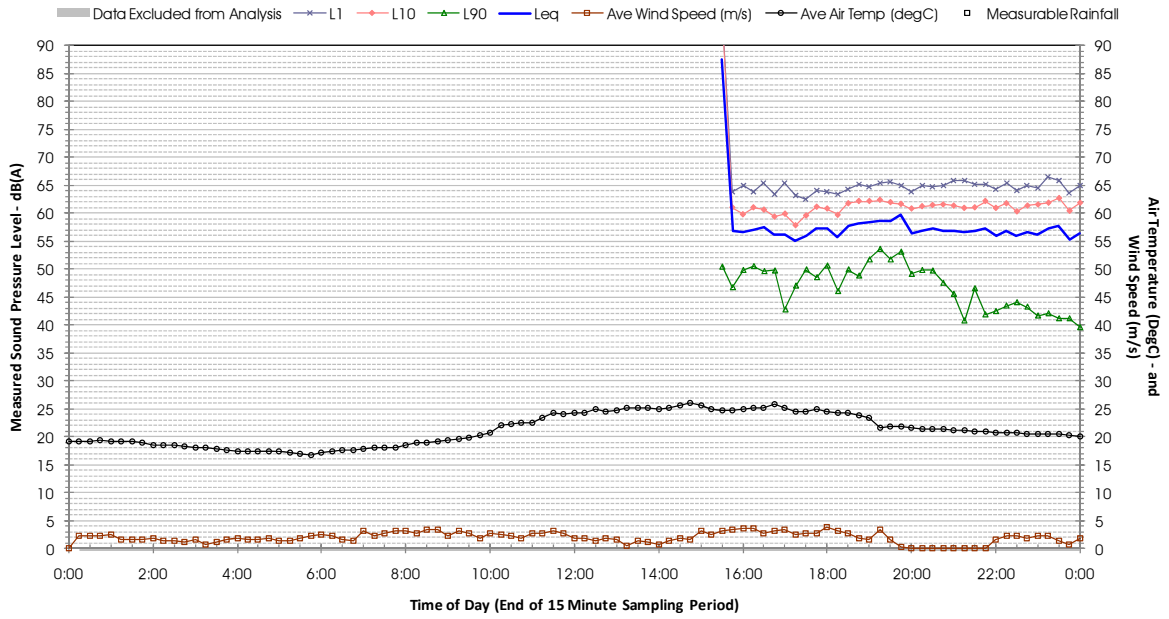

Profile of Noise Environment - Noise Monitoring Location 468 Wednesday 14 March 2012