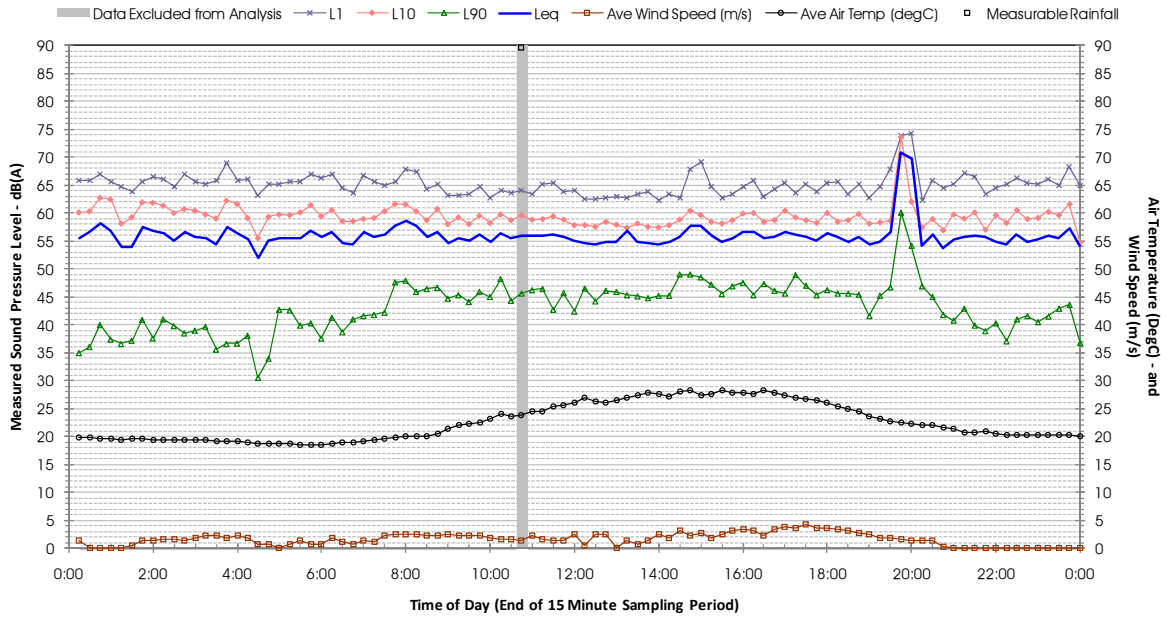

Profile of Noise Environment - Noise Monitoring Location 575 Friday 16 March 2012