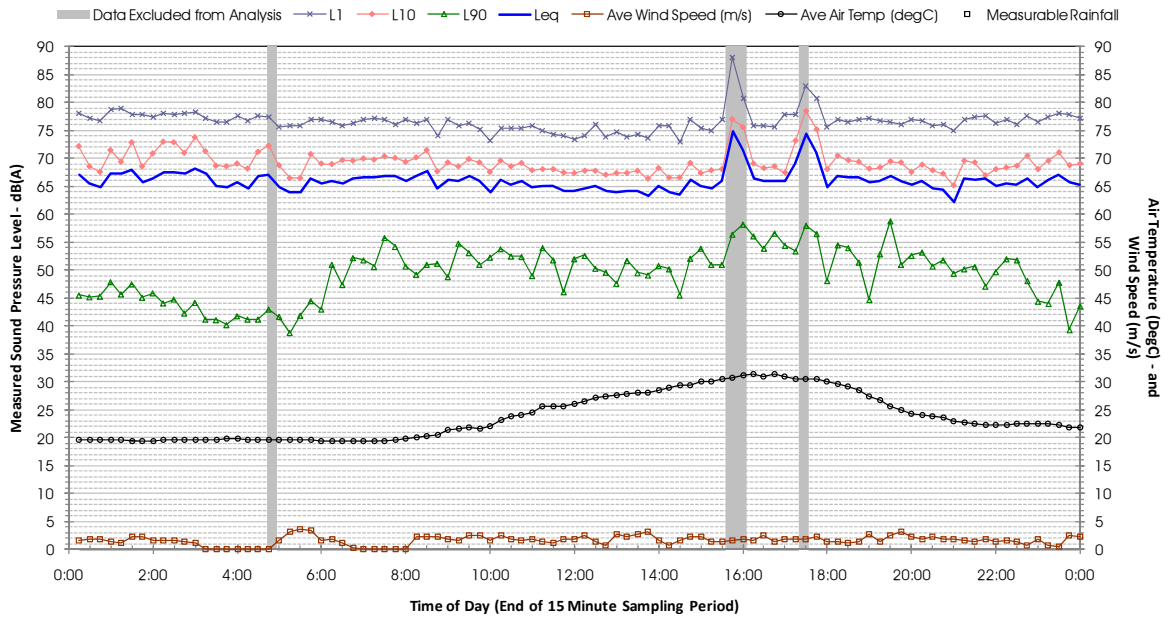

Profile of Noise Environment - Noise Monitoring Location 495 Friday 23 March 2012