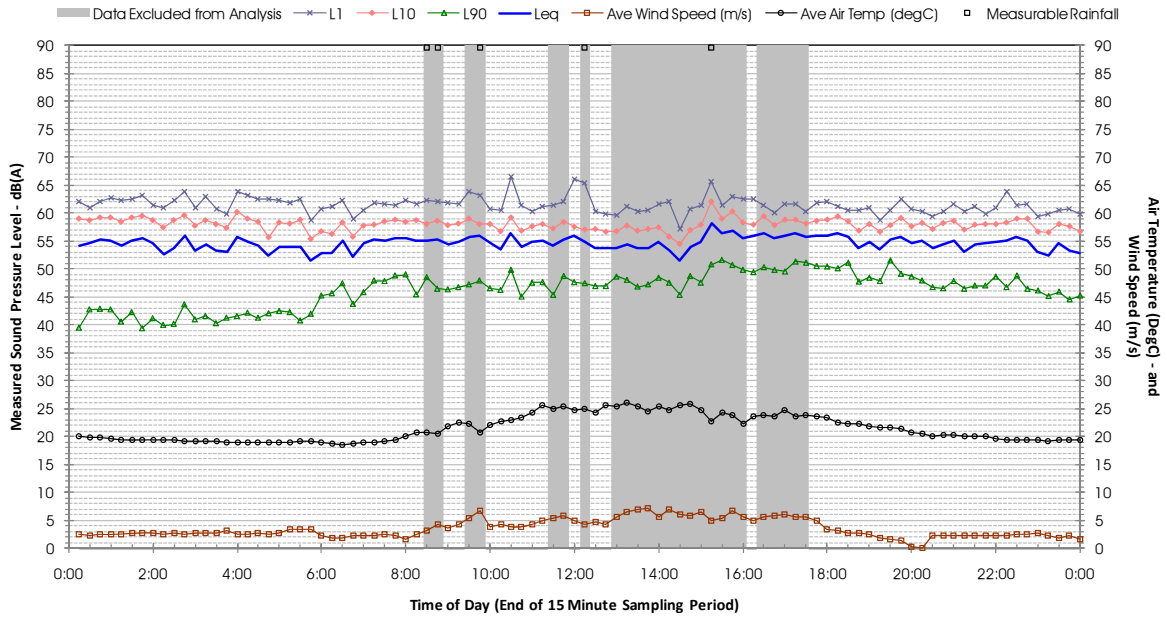

Profile of Noise Environment - Noise Monitoring Location 526 Tuesday 20 March 2012