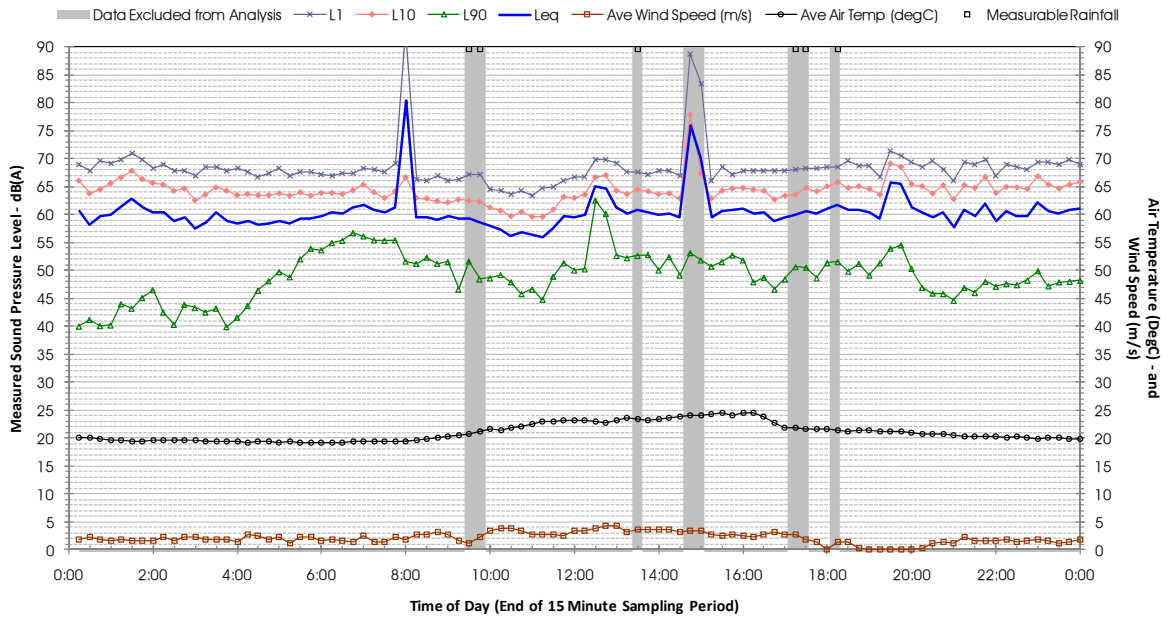

Appendix F – Unattended monitoring graphical output

Profile of Noise Environment - Noise Monitoring Location 335 Wednesday 14 March 2012

Profile of Noise Environment - Noise Monitoring Location 335 Thursday 15 March 2012