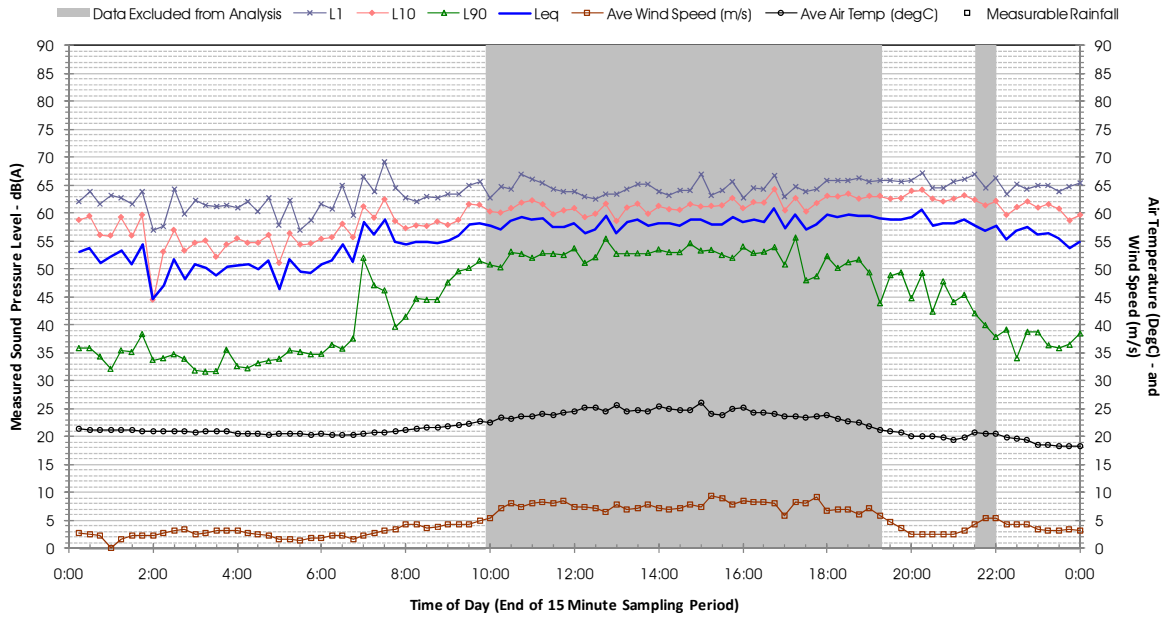

Profile of Noise Environment - Noise Monitoring Location 597 Sunday 18 March 2012