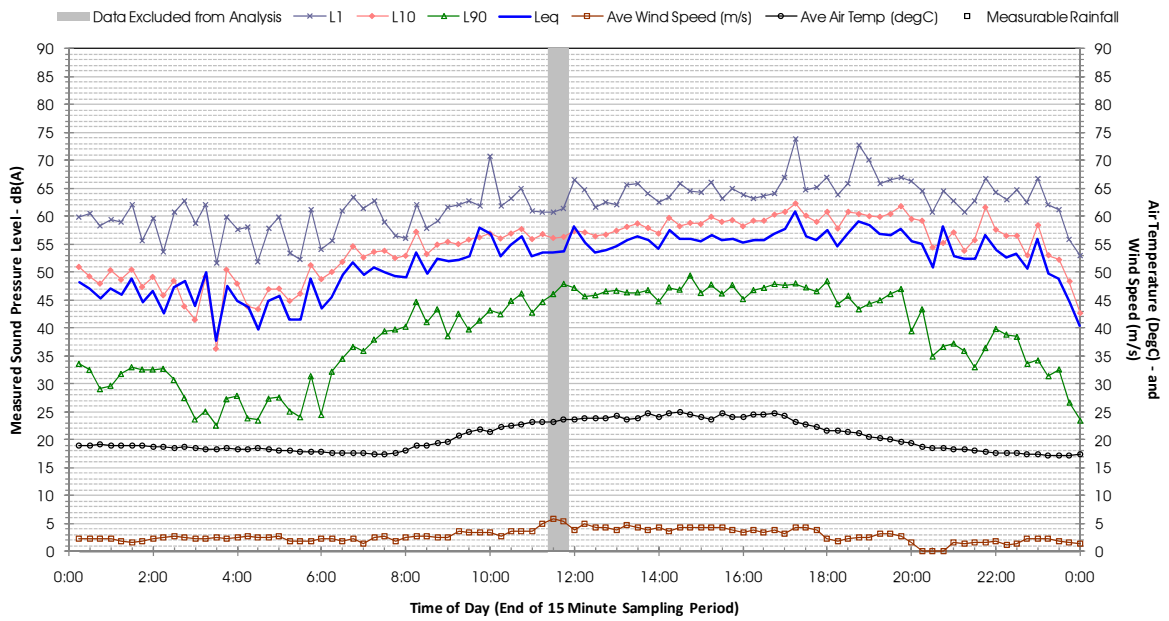

Profile of Noise Environment - Noise Monitoring Location 575 Sunday 25 March 2012