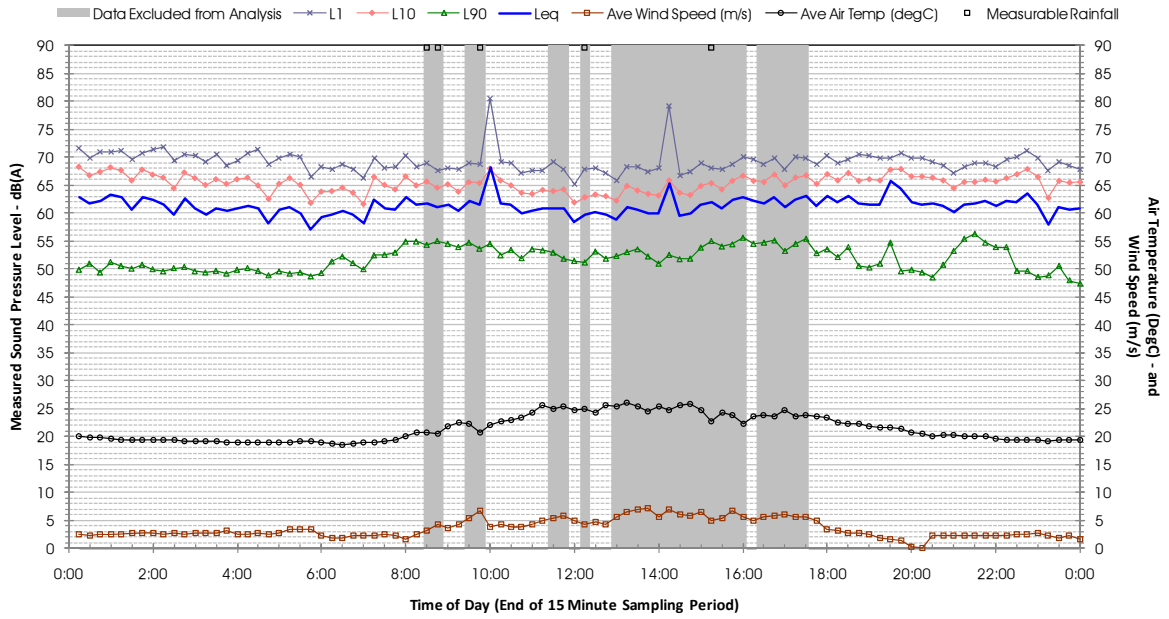

Profile of Noise Environment - Noise Monitoring Location 335 Tuesday 20 March 2012