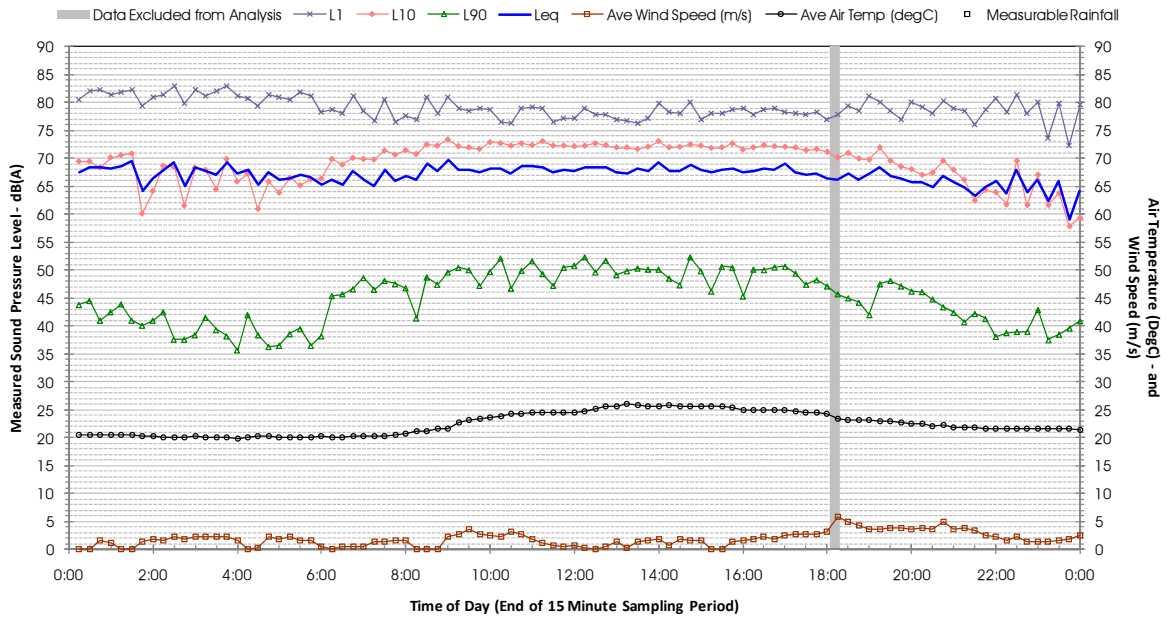

Profile of Noise Environment - Noise Monitoring Location 414 Saturday 17 March 2012