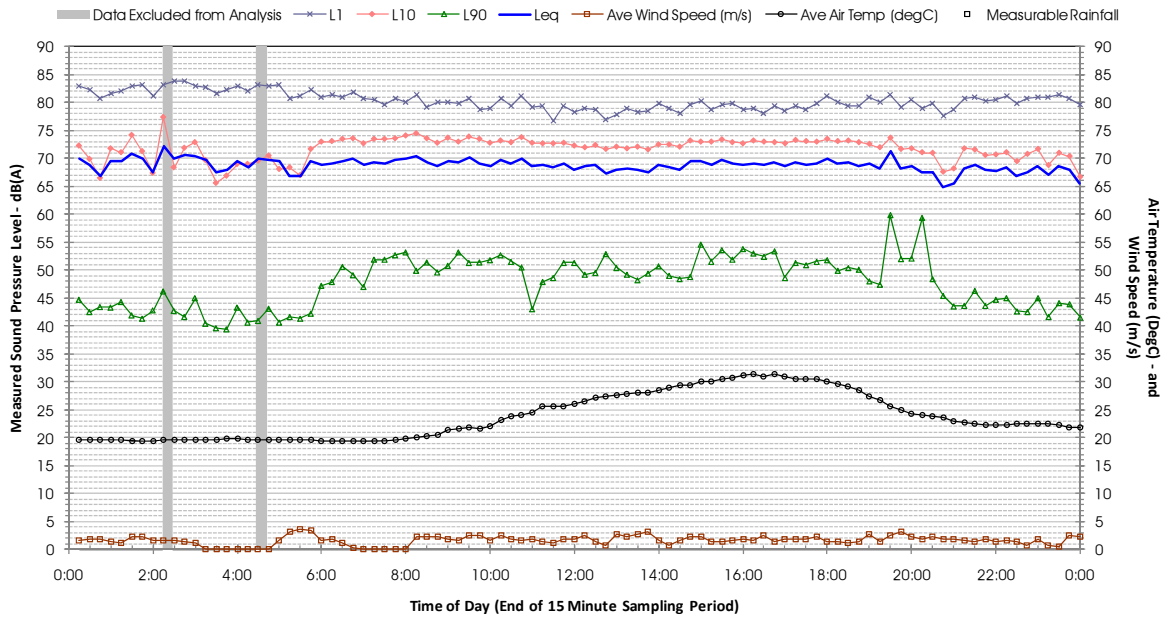

Profile of Noise Environment - Noise Monitoring Location 414 Friday 23 March 2012