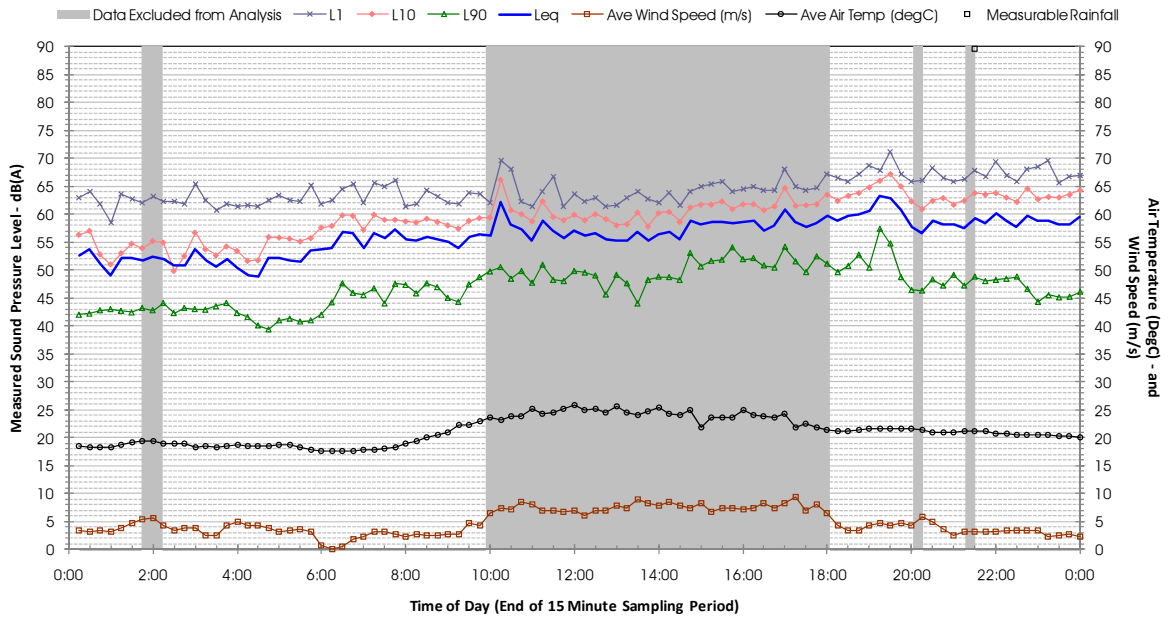

Profile of Noise Environment - Noise Monitoring Location 468 Monday 19 March 2012