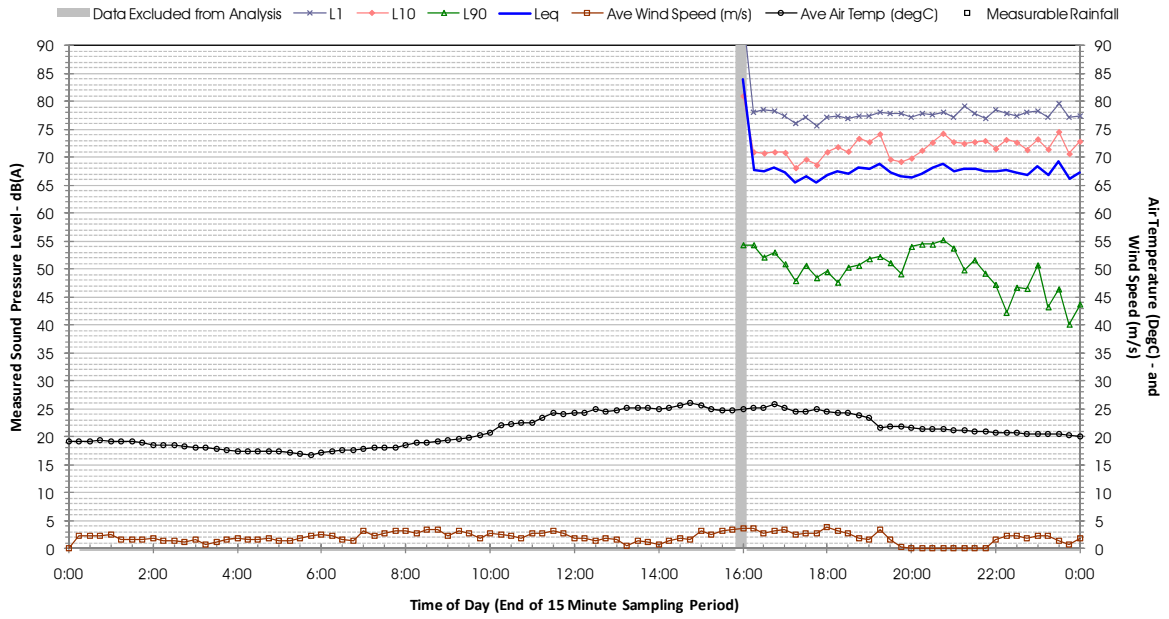

Profile of Noise Environment - Noise Monitoring Location 495 Wednesday 14 March 2012