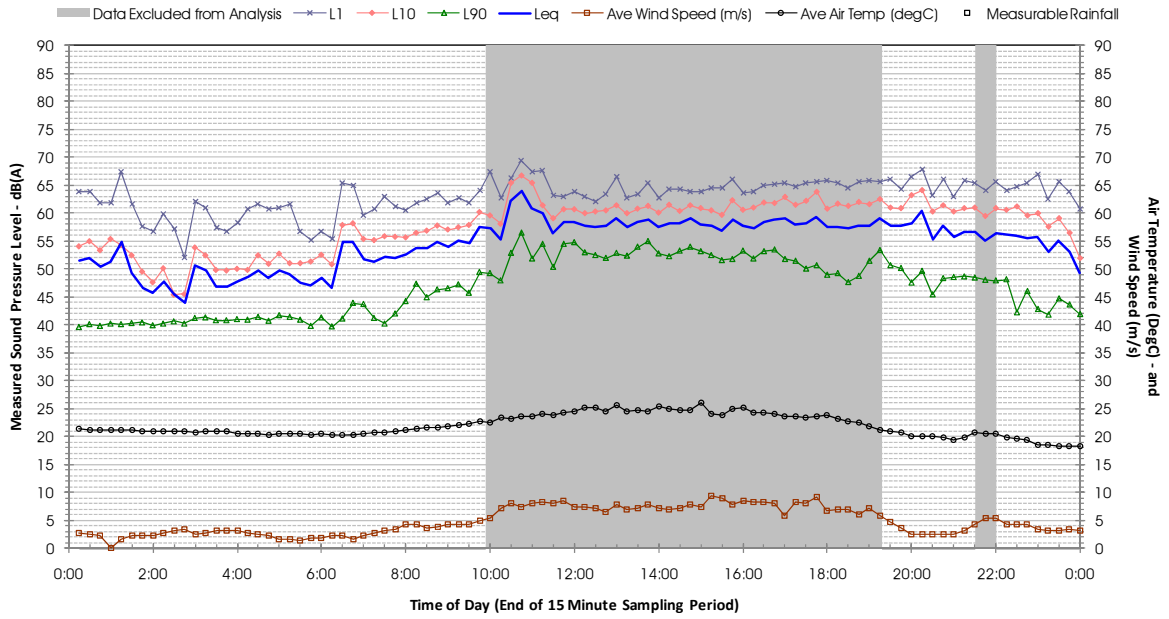

Profile of Noise Environment - Noise Monitoring Location 468 Sunday 18 March 2012