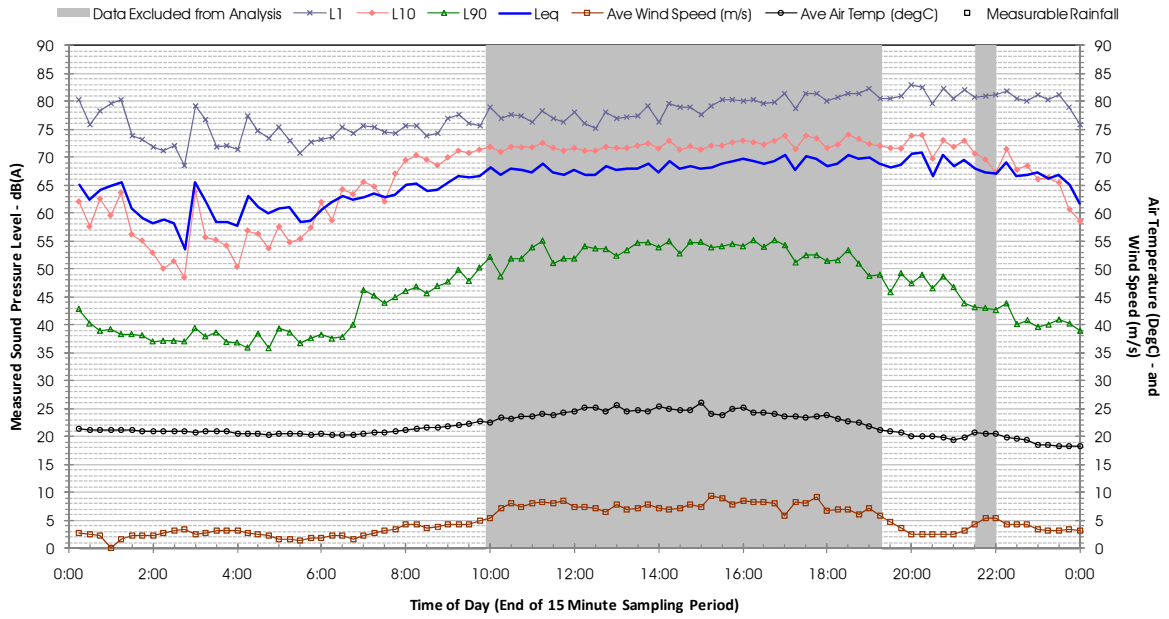

Profile of Noise Environment - Noise Monitoring Location 414 Sunday 18 March 2012