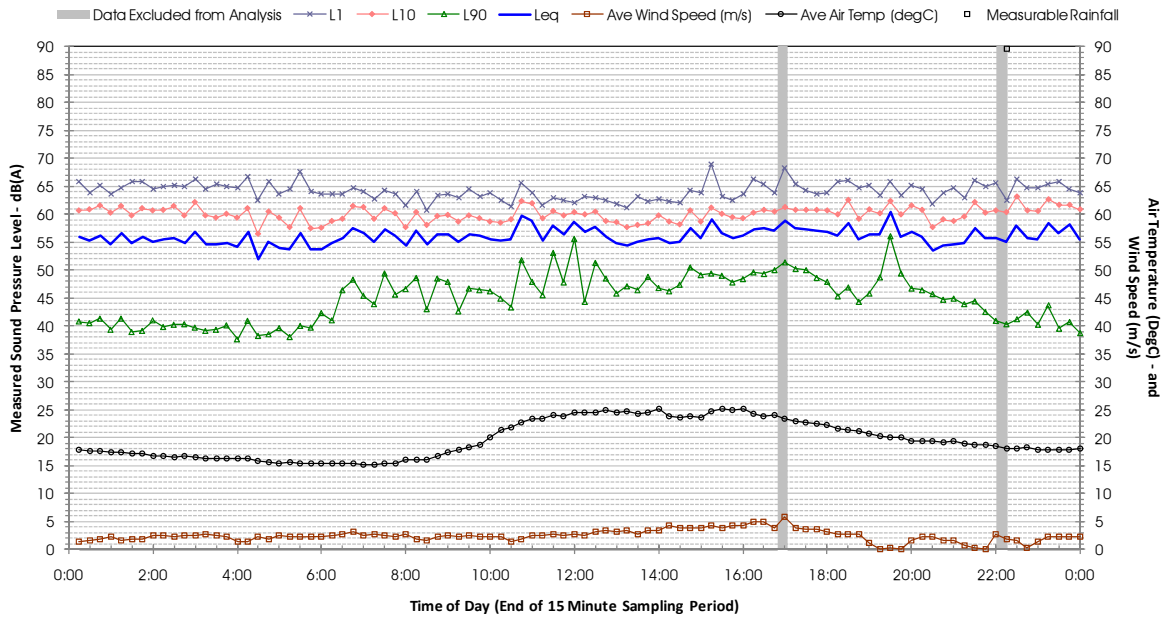

Profile of Noise Environment - Noise Monitoring Location 468 Tuesday 27 March 2012