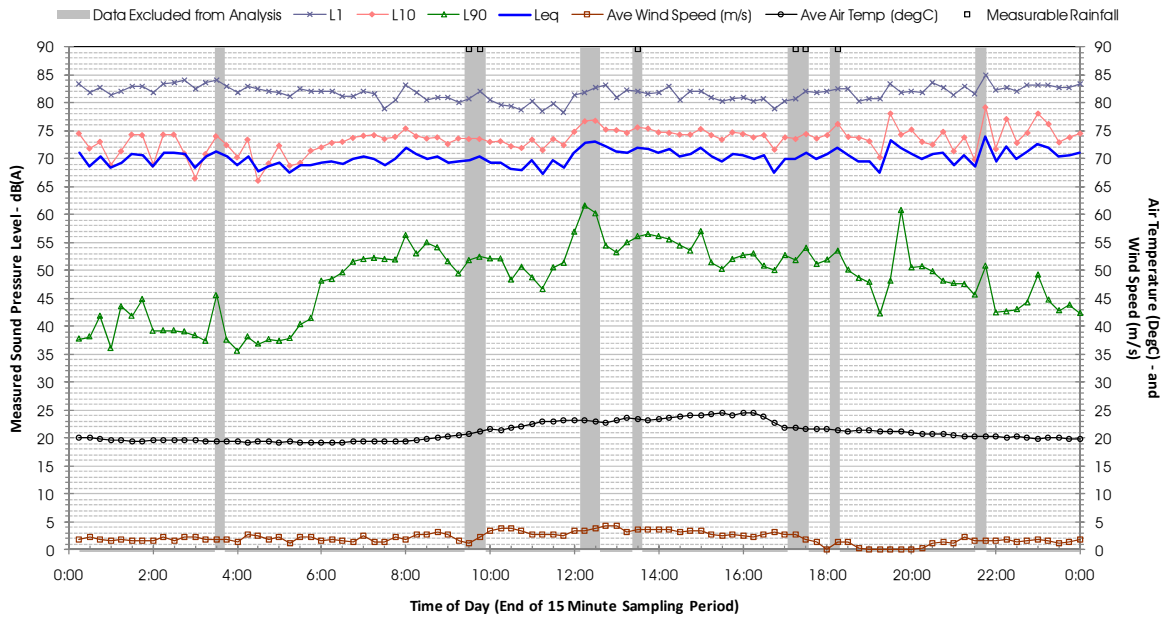

Profile of Noise Environment - Noise Monitoring Location 414 Thursday 15 March 2012