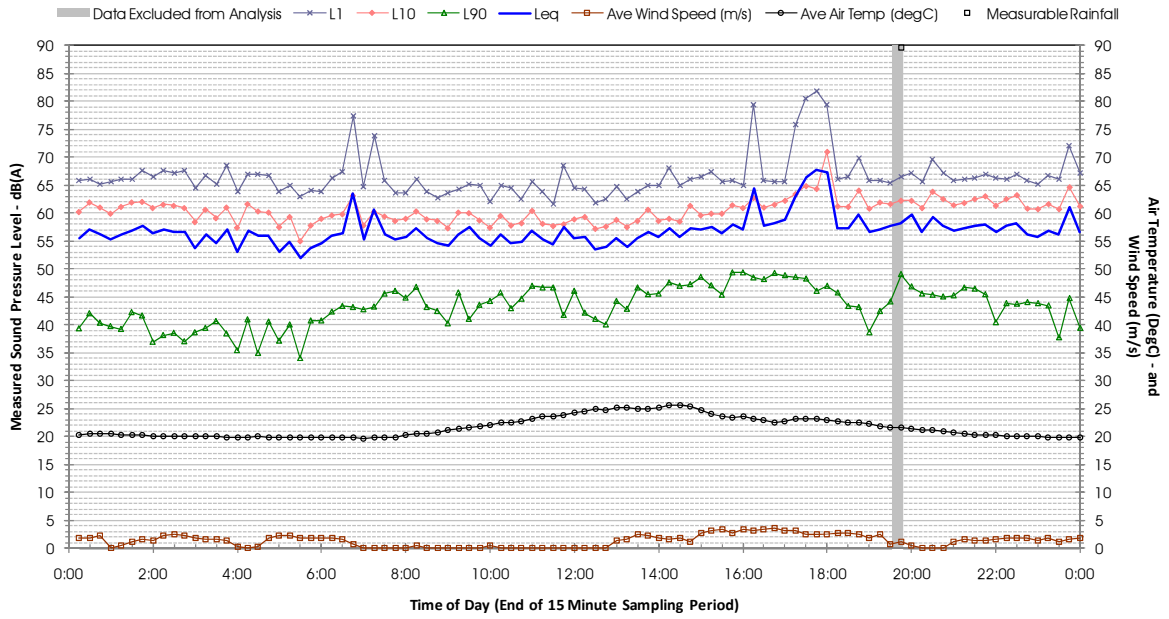

Profile of Noise Environment - Noise Monitoring Location 575 Thursday 22 March 2012