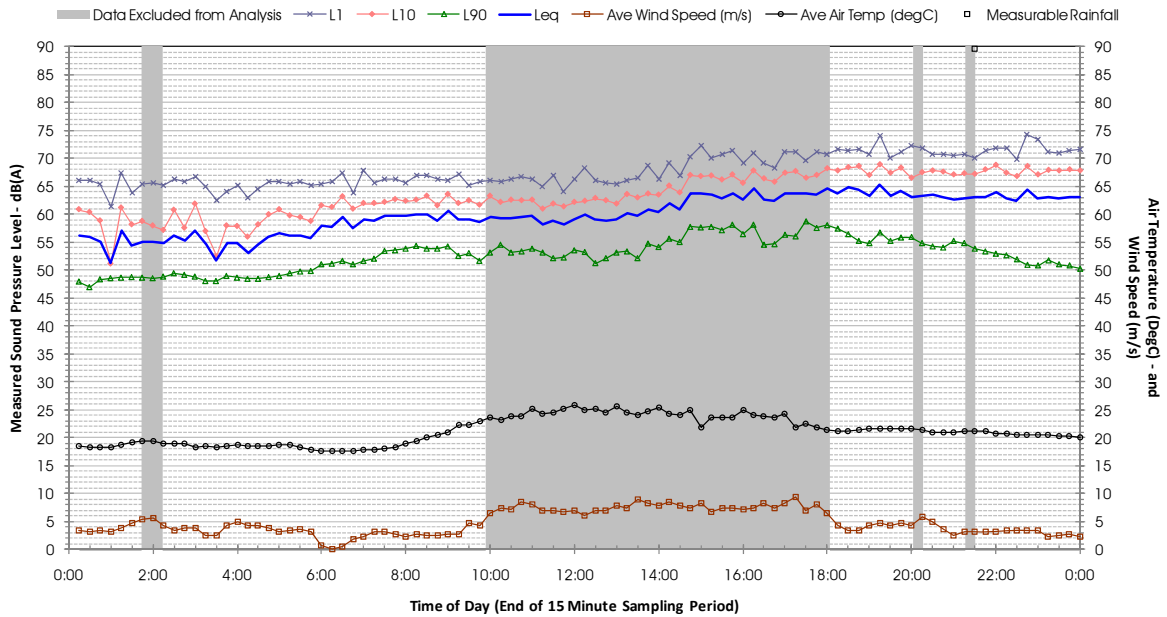

Profile of Noise Environment - Noise Monitoring Location 335 Monday 19 March 2012