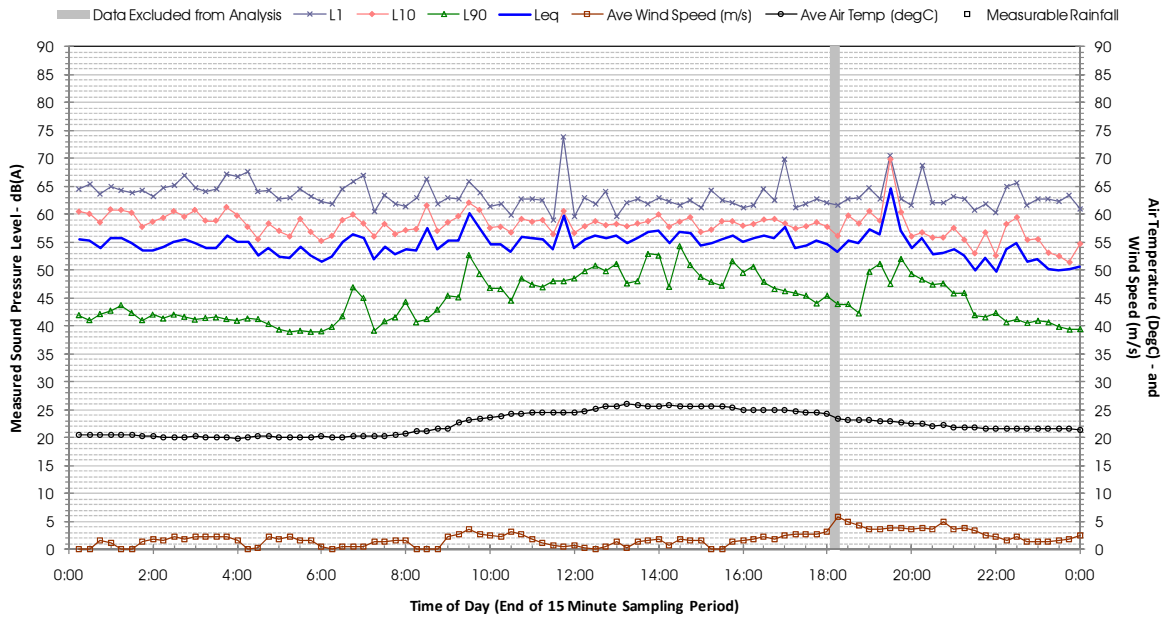

Profile of Noise Environment - Noise Monitoring Location 468 Saturday 17 March 2012