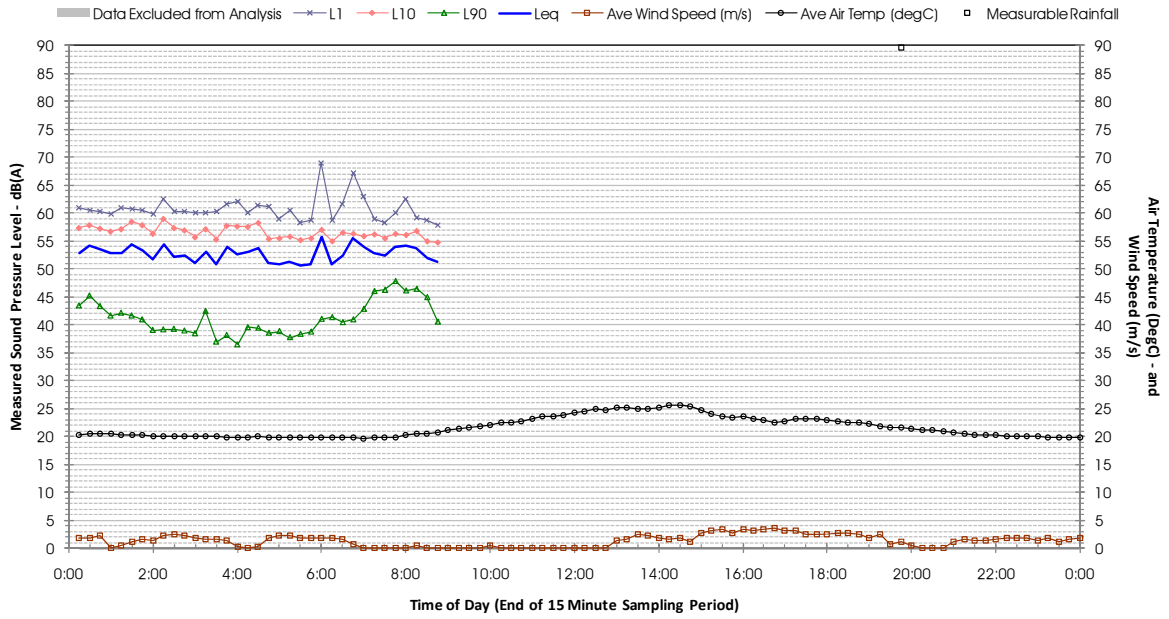

Profile of Noise Environment - Noise Monitoring Location 526 Thursday 22 March 2012