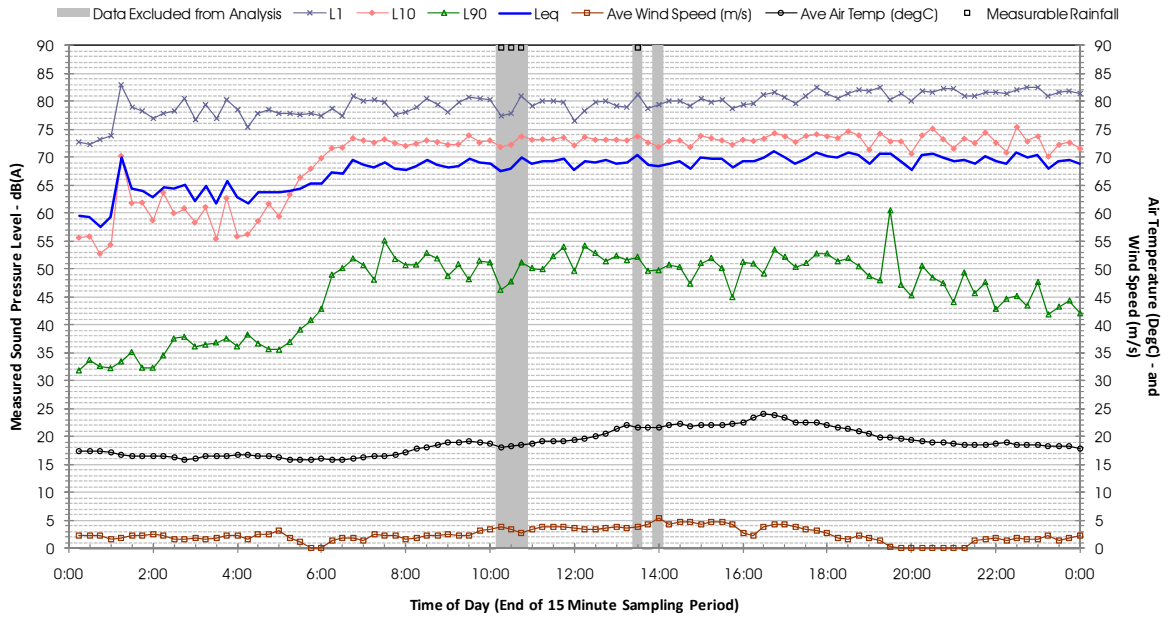

Profile of Noise Environment - Noise Monitoring Location 414 Monday 26 March 2012