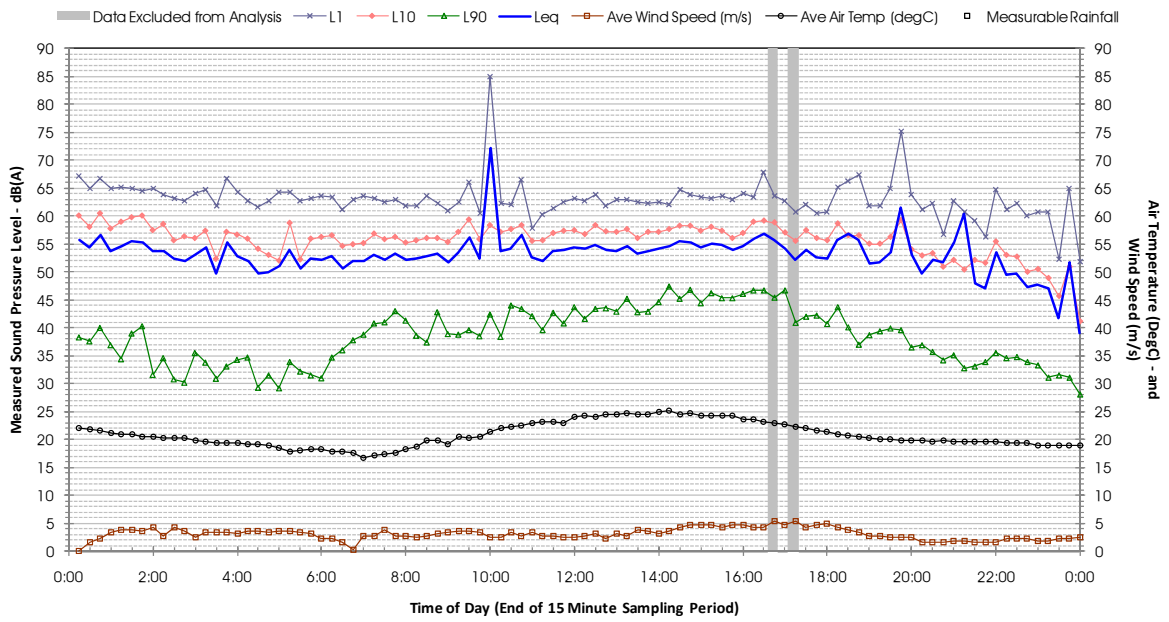

Profile of Noise Environment - Noise Monitoring Location 575 Saturday 24 March 2012