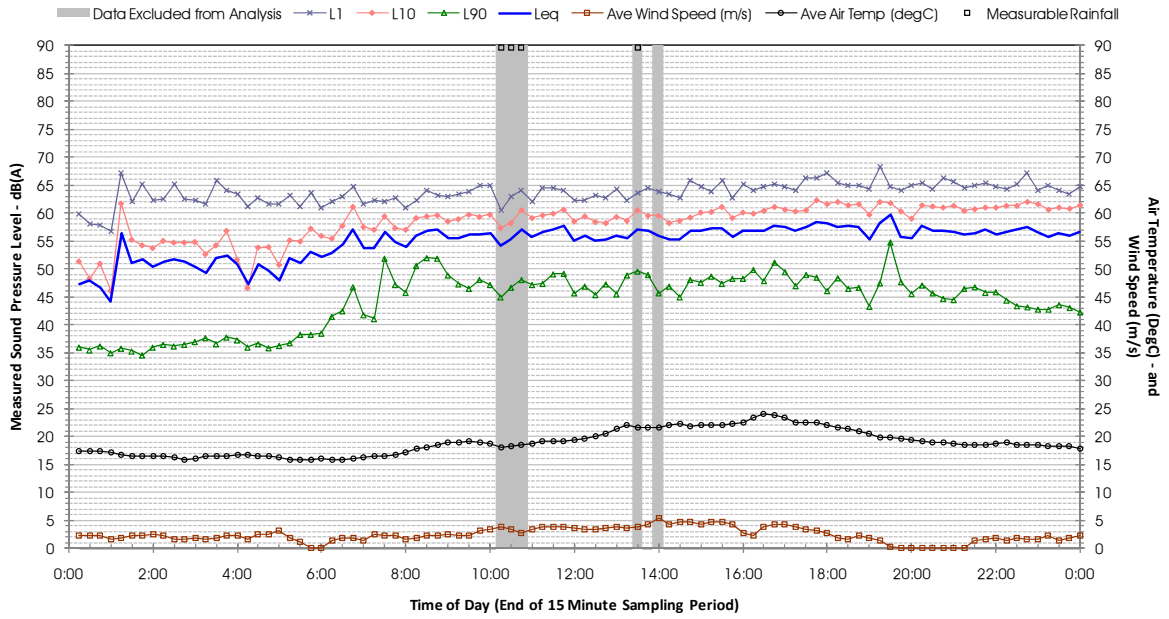

Profile of Noise Environment - Noise Monitoring Location 468 Monday 26 March 2012