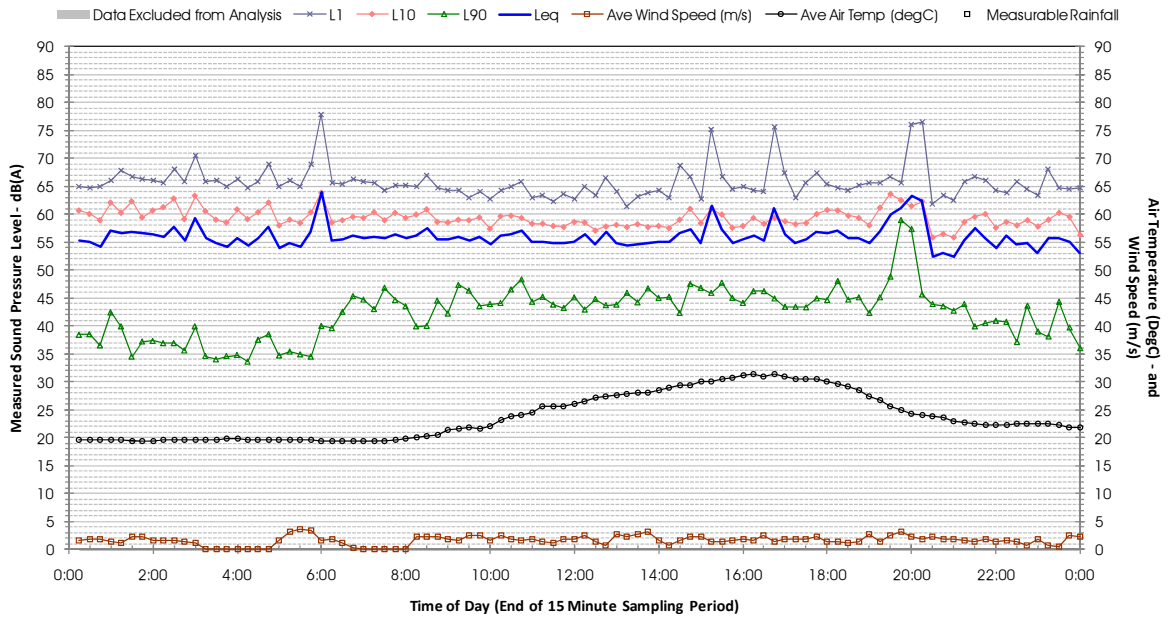

Profile of Noise Environment - Noise Monitoring Location 575 Friday 23 March 2012