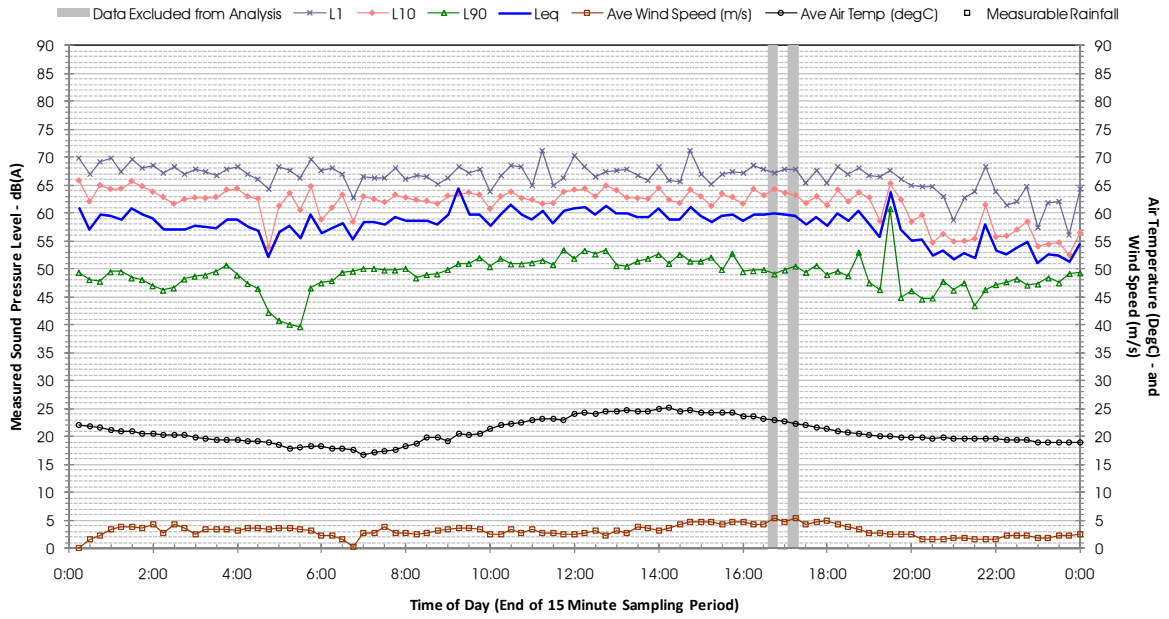

Profile of Noise Environment - Noise Monitoring Location 335 Saturday 24 March 2012