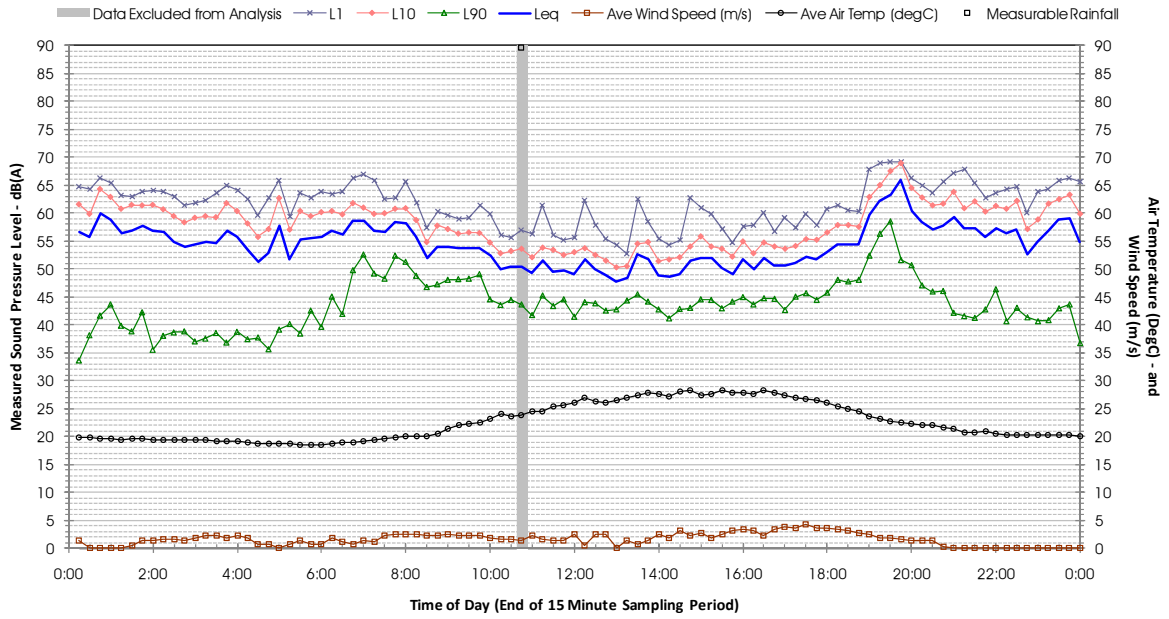

Profile of Noise Environment - Noise Monitoring Location 597 Friday 16 March 2012