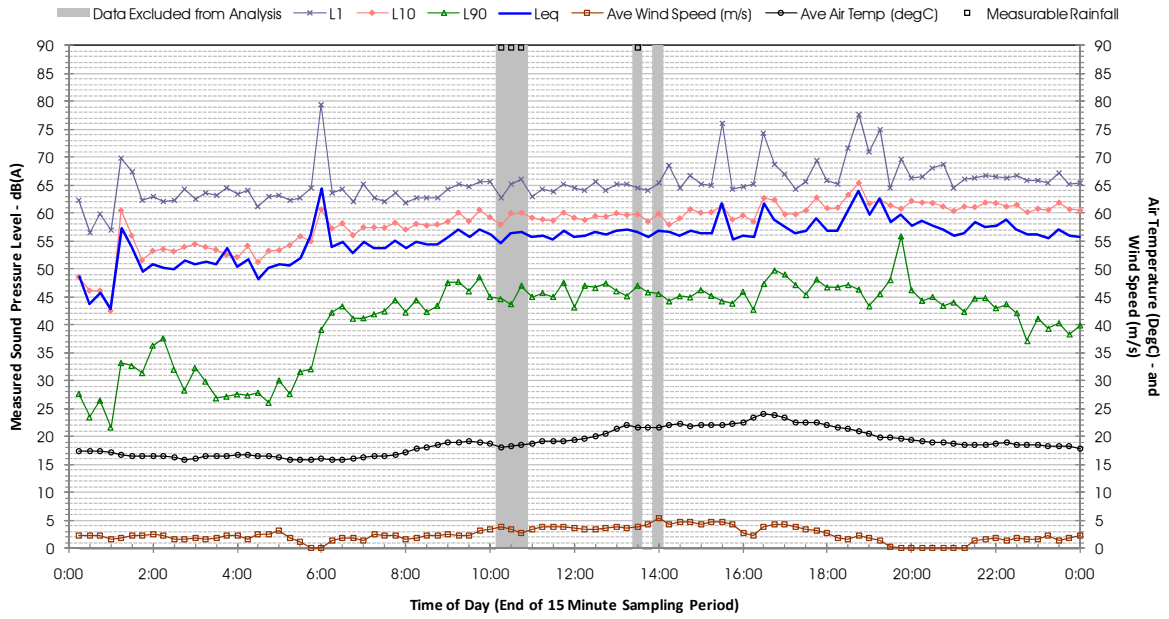

Profile of Noise Environment - Noise Monitoring Location 575 Monday 26 March 2012