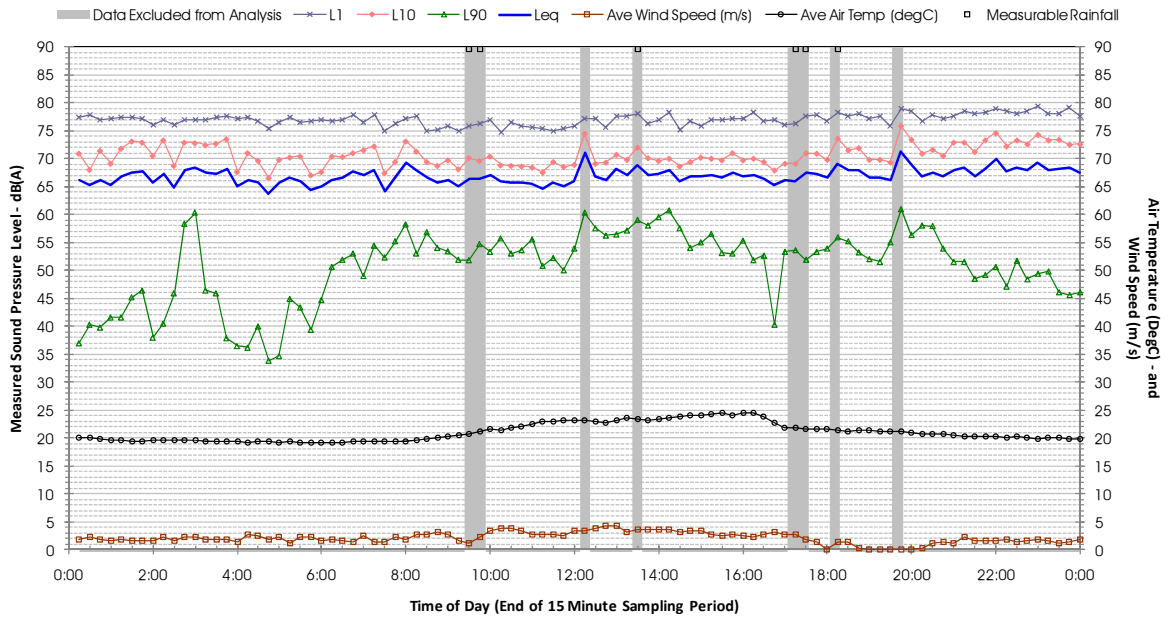

Profile of Noise Environment - Noise Monitoring Location 495 Thursday 15 March 2012