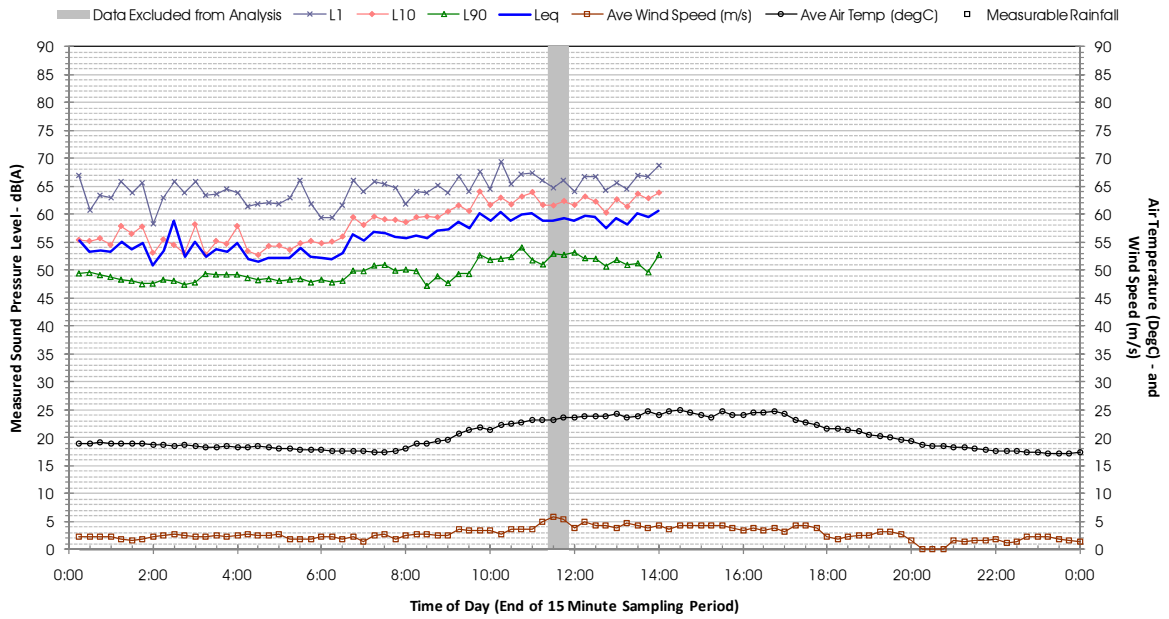

Profile of Noise Environment - Noise Monitoring Location 335 Sunday 25 March 2012