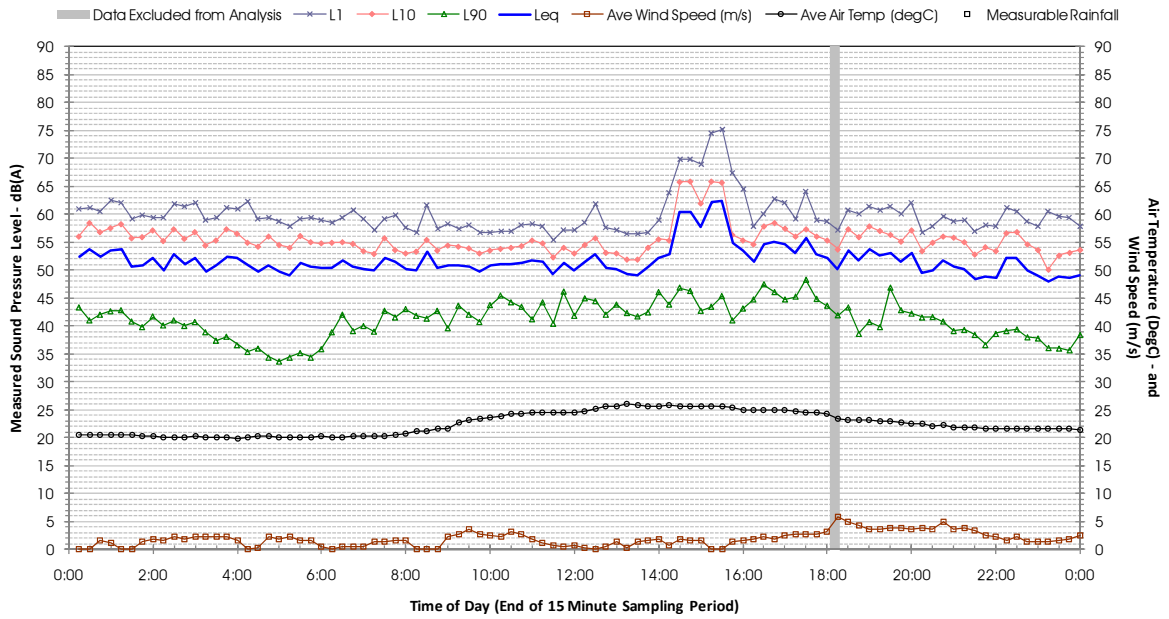

Profile of Noise Environment - Noise Monitoring Location 526 Saturday 17 March 2012