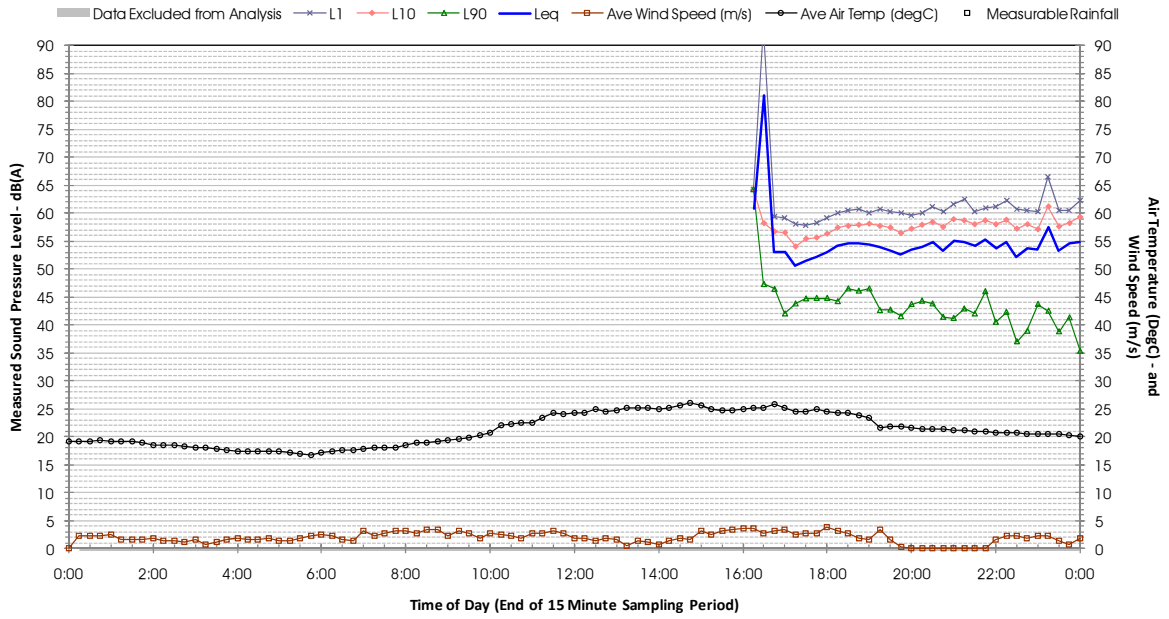

Profile of Noise Environment - Noise Monitoring Location 526 Wednesday 14 March 2012