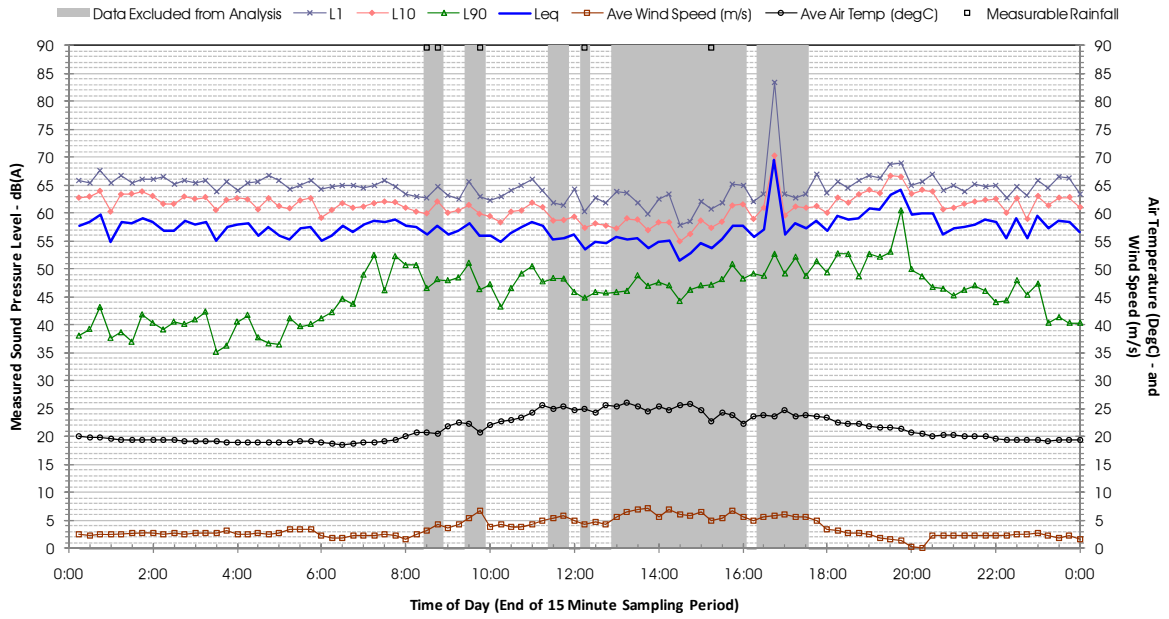

Profile of Noise Environment - Noise Monitoring Location 597 Tuesday 20 March 2012