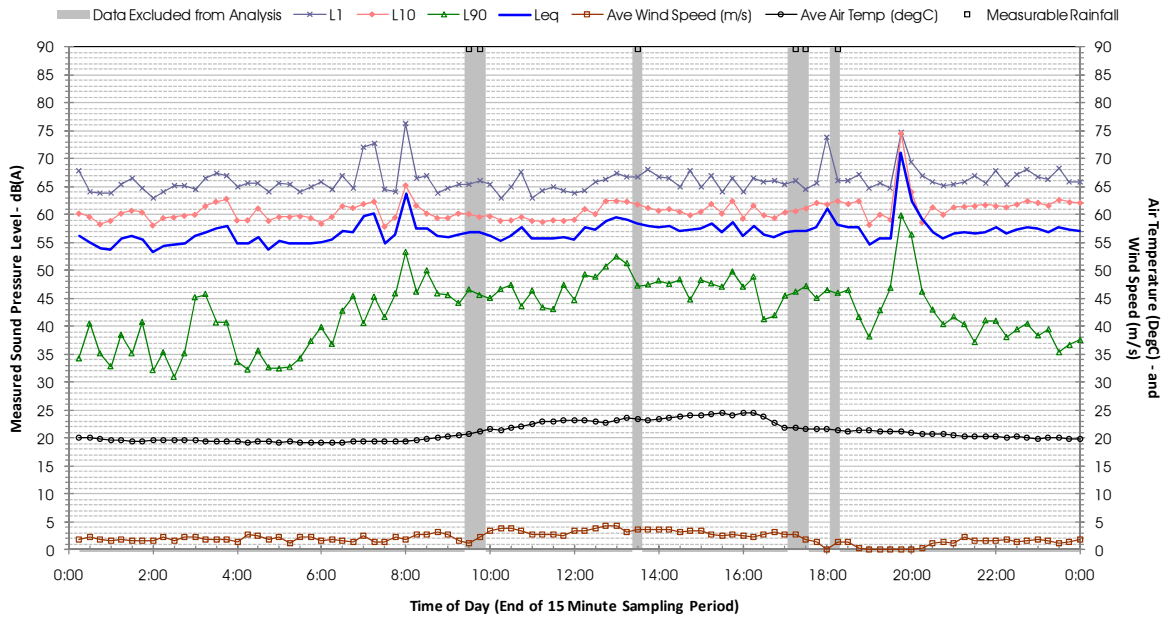

Profile of Noise Environment - Noise Monitoring Location 575 Thursday 15 March 2012