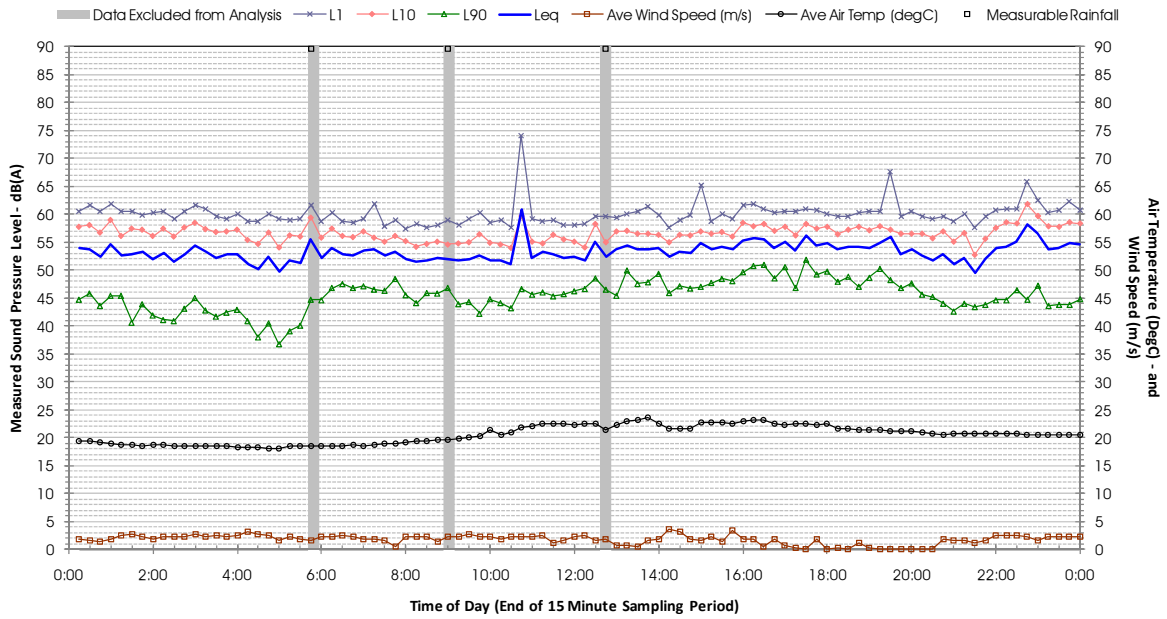

Profile of Noise Environment - Noise Monitoring Location 526 Wednesday 21 March 2012