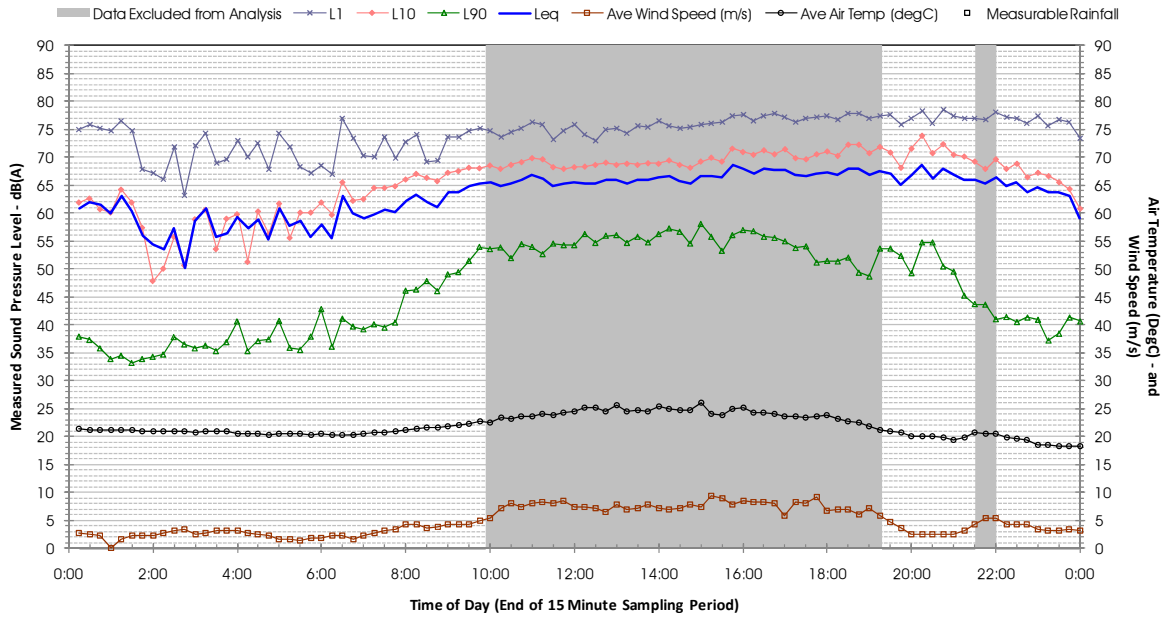

Profile of Noise Environment - Noise Monitoring Location 495 Sunday 18 March 2012