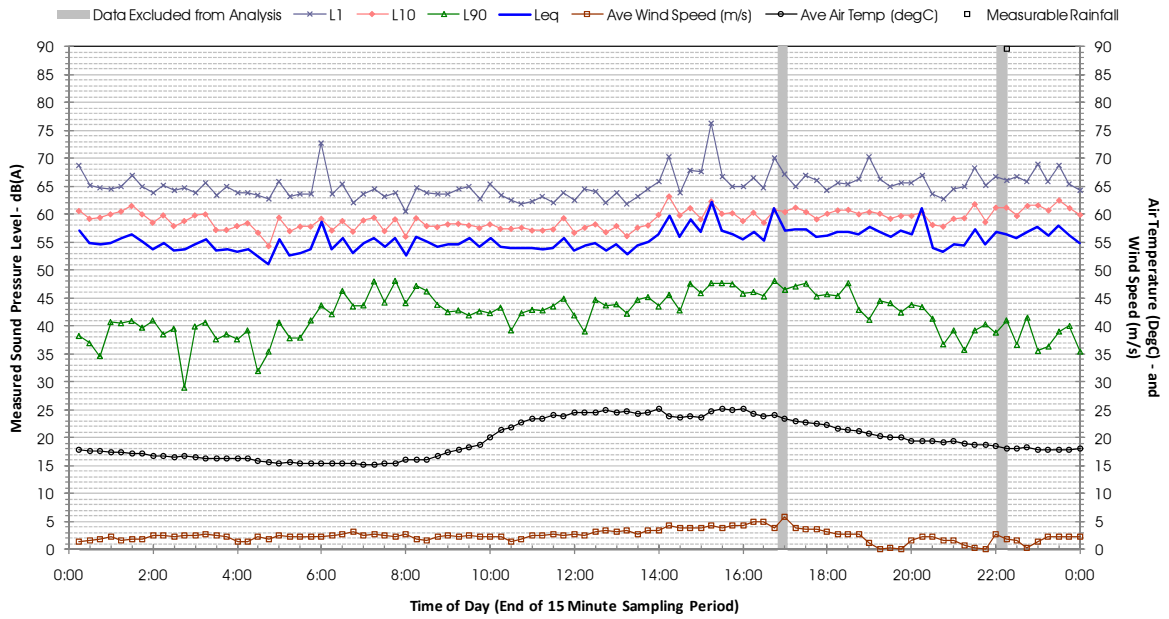

Profile of Noise Environment - Noise Monitoring Location 575 Tuesday 27 March 2012