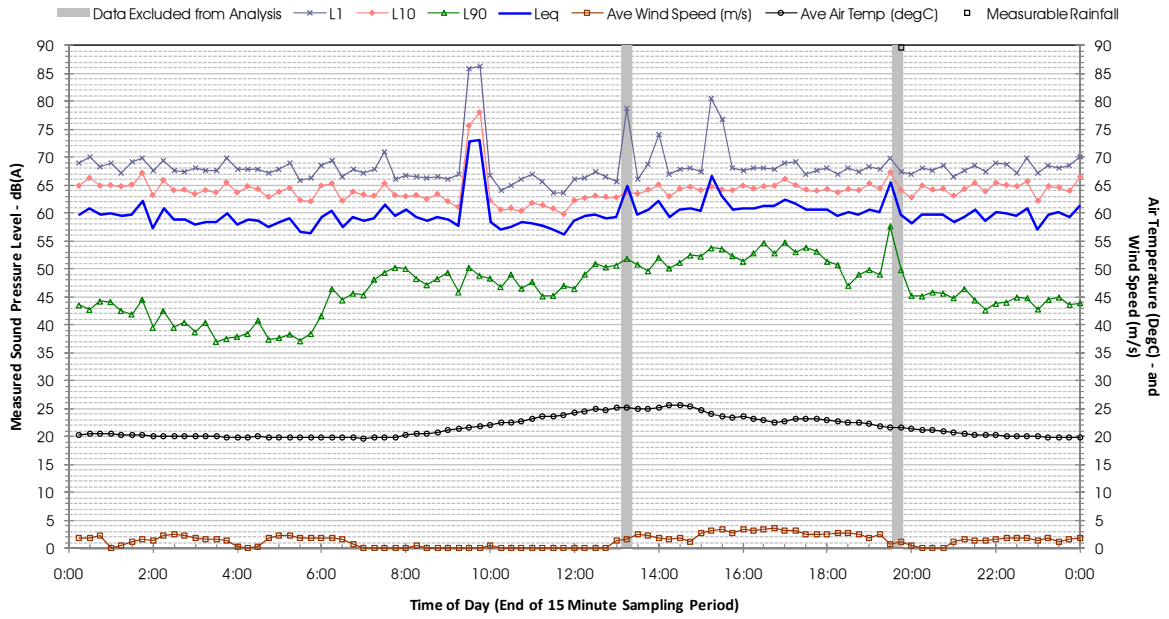

Profile of Noise Environment - Noise Monitoring Location 335 Thursday 22 March 2012