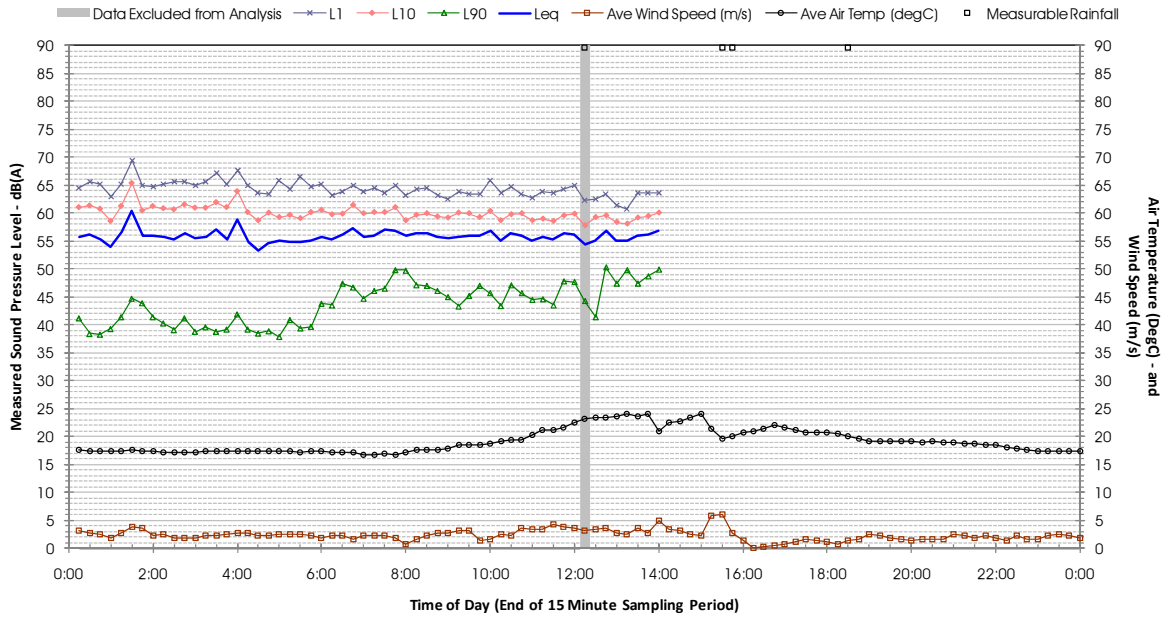

Profile of Noise Environment - Noise Monitoring Location 468 Wednesday 28 March 2012