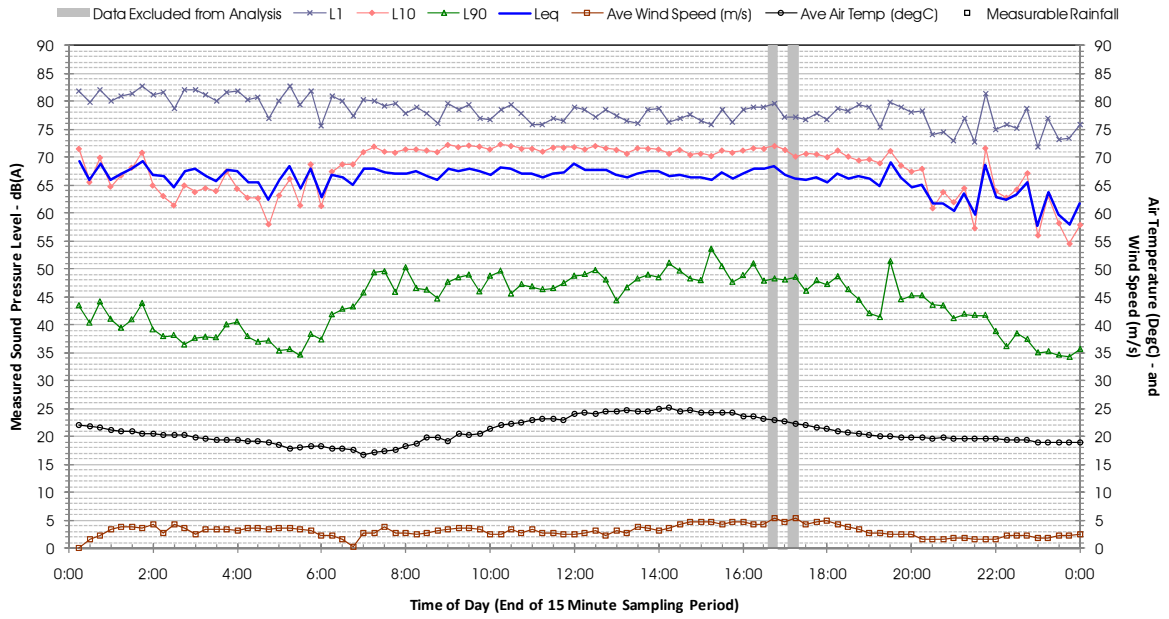

Profile of Noise Environment - Noise Monitoring Location 414 Saturday 24 March 2012