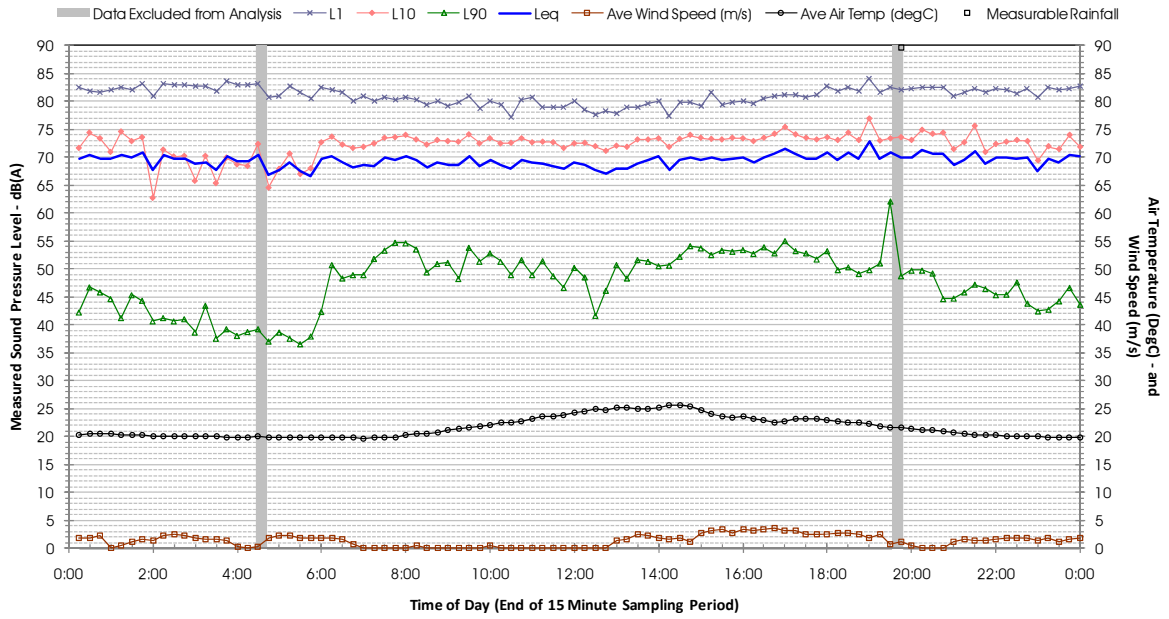

Profile of Noise Environment - Noise Monitoring Location 414 Thursday 22 March 2012