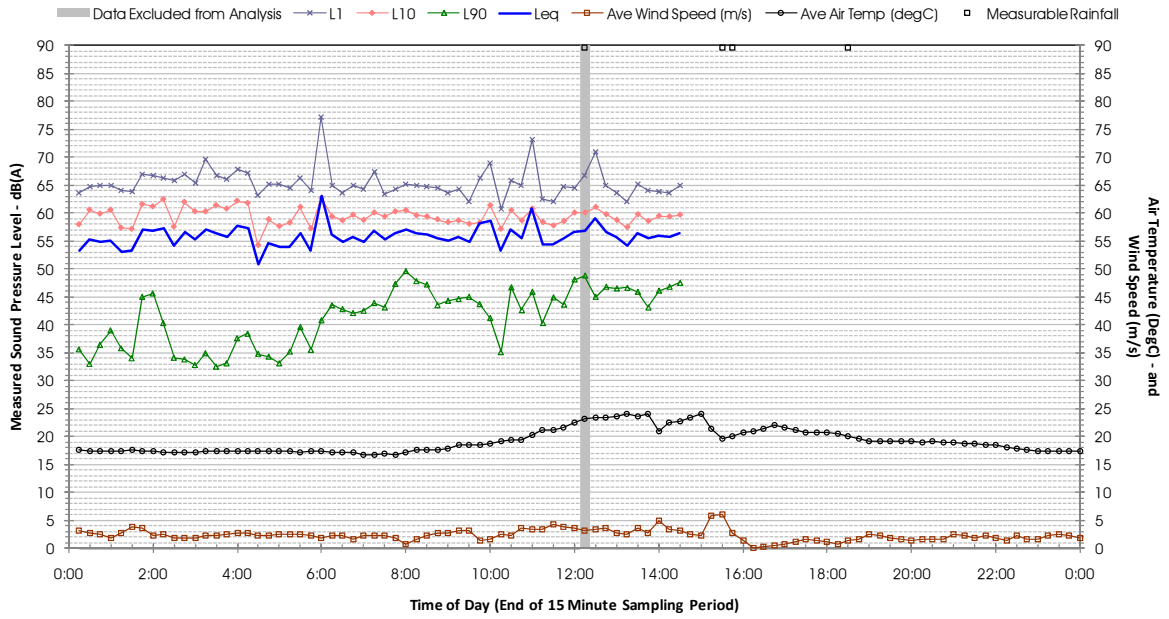

Profile of Noise Environment - Noise Monitoring Location 575 Wednesday 28 March 2012