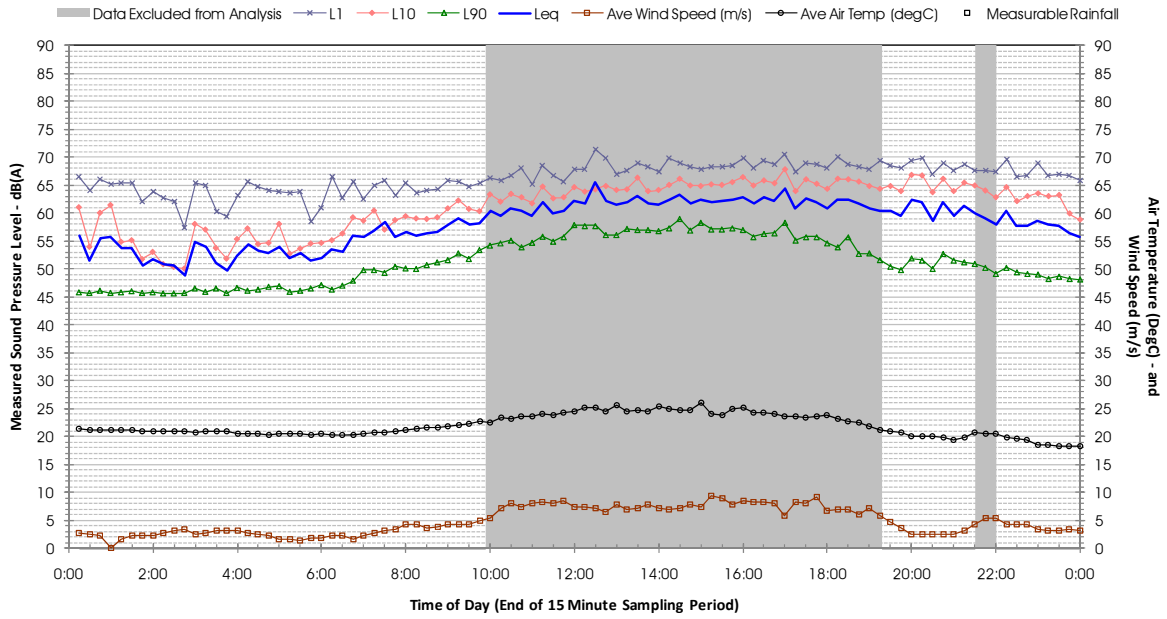

Profile of Noise Environment - Noise Monitoring Location 335 Sunday 18 March 2012