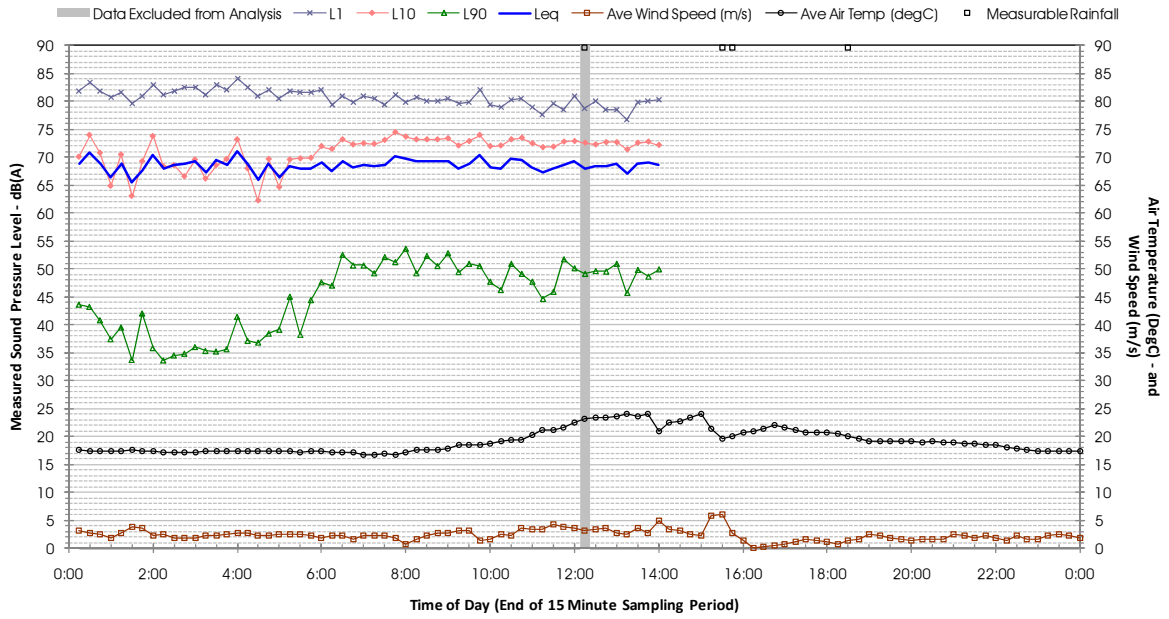

Profile of Noise Environment - Noise Monitoring Location 414 Wednesday 28 March 2012