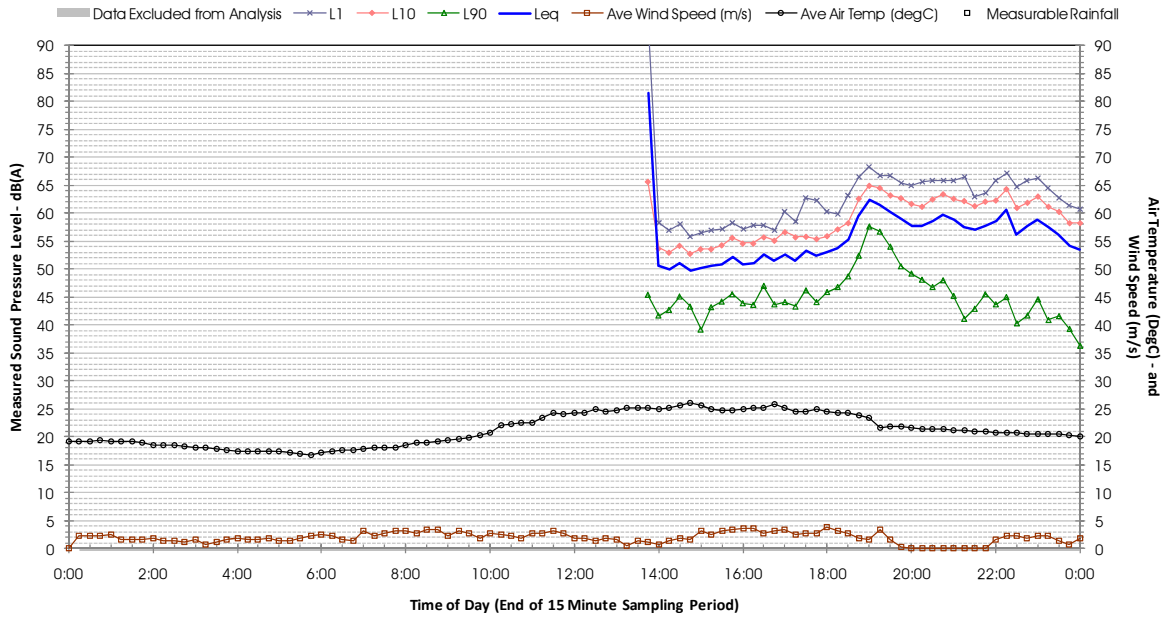

Profile of Noise Environment - Noise Monitoring Location 597 Wednesday 14 March 2012