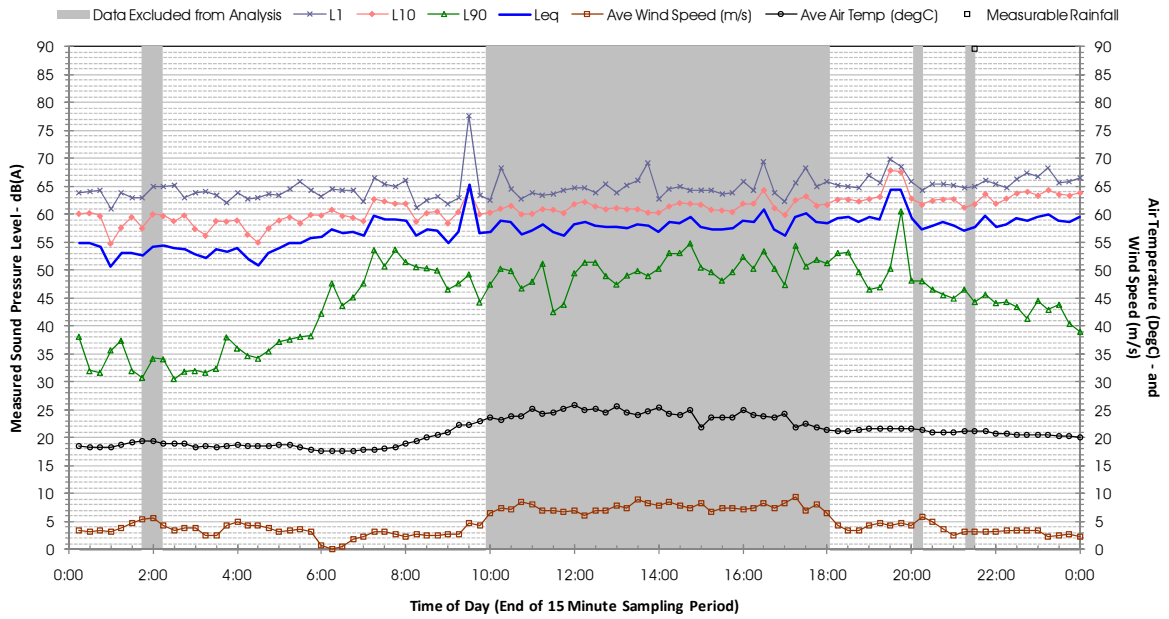

Profile of Noise Environment - Noise Monitoring Location 597 Monday 19 March 2012