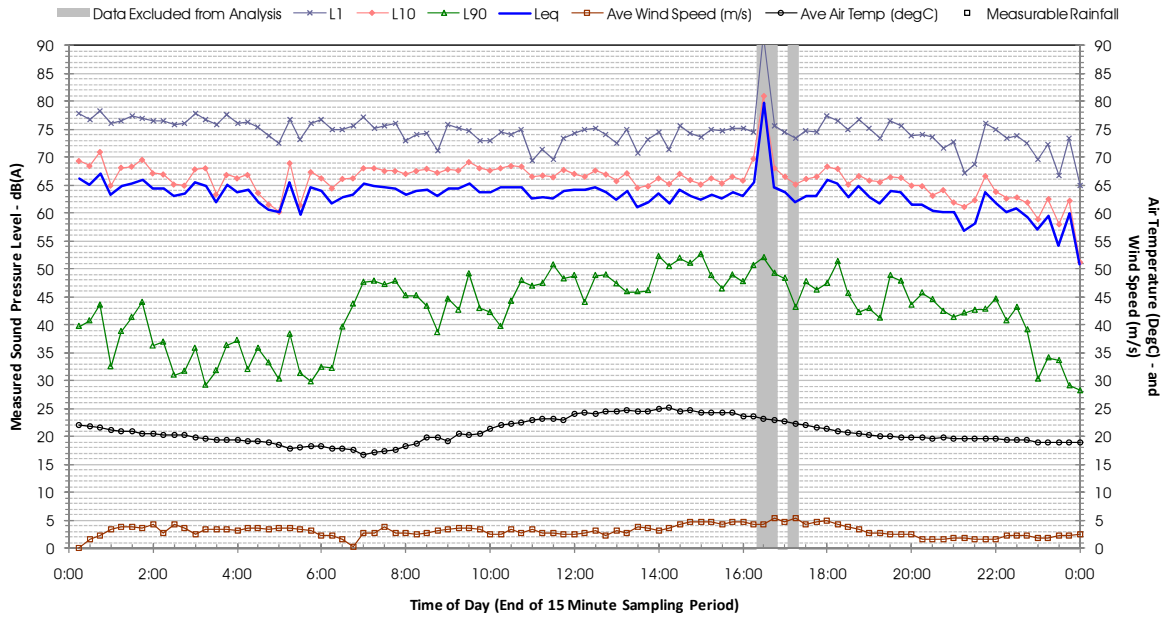

Profile of Noise Environment - Noise Monitoring Location 495 Saturday 24 March 2012