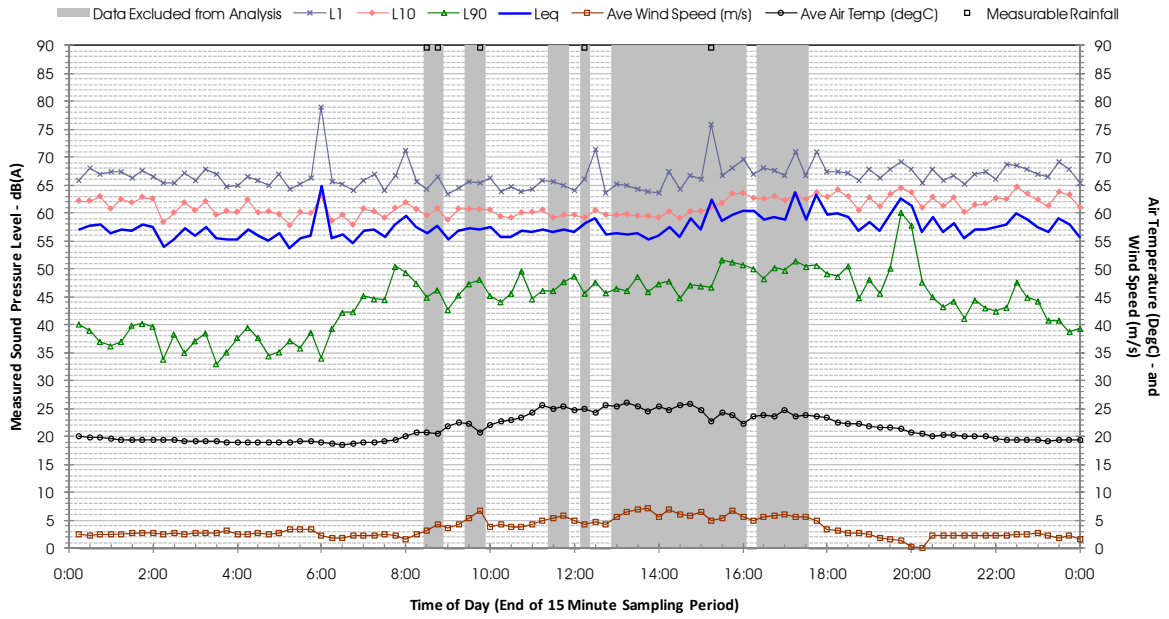

Profile of Noise Environment - Noise Monitoring Location 575 Tuesday 20 March 2012