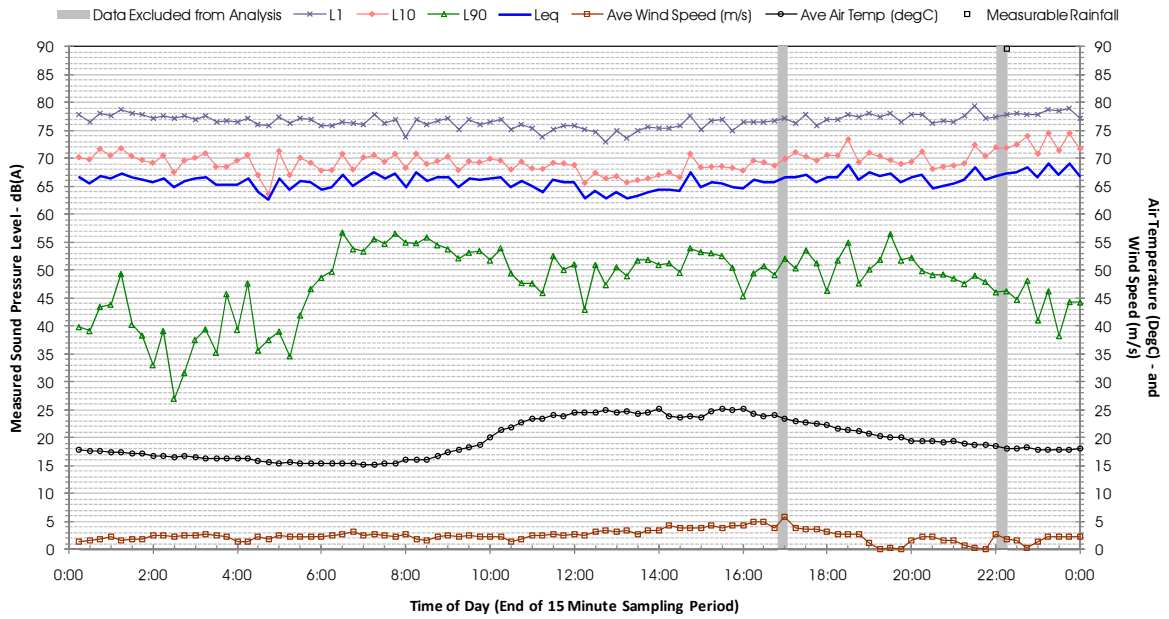

Profile of Noise Environment - Noise Monitoring Location 495 Tuesday 27 March 2012