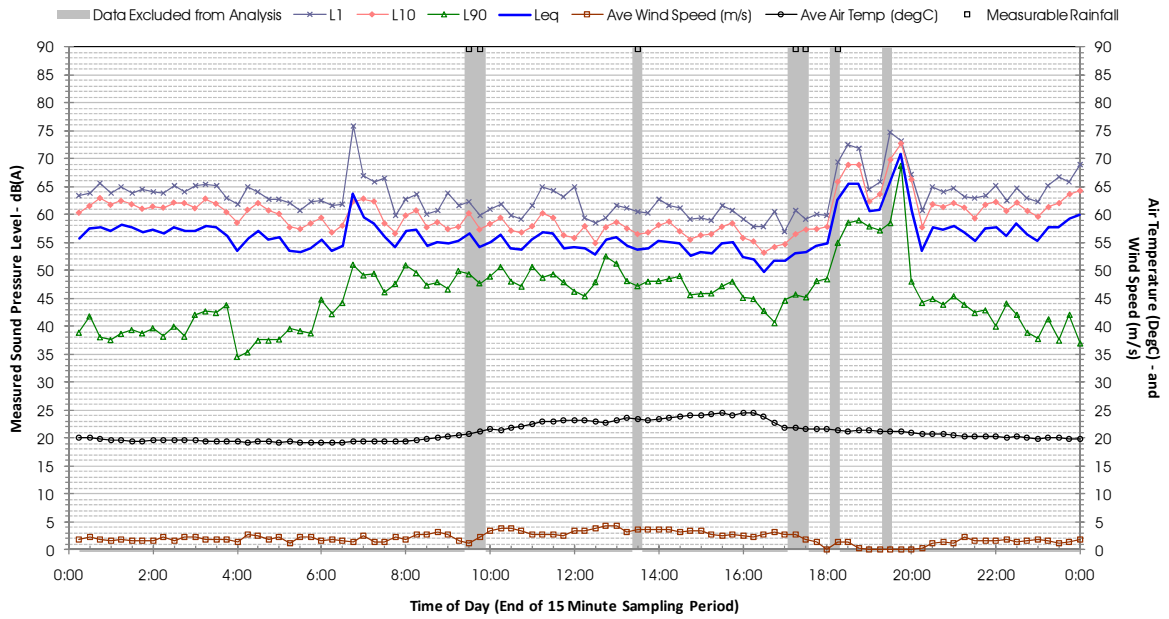

Profile of Noise Environment - Noise Monitoring Location 597 Thursday 15 March 2012