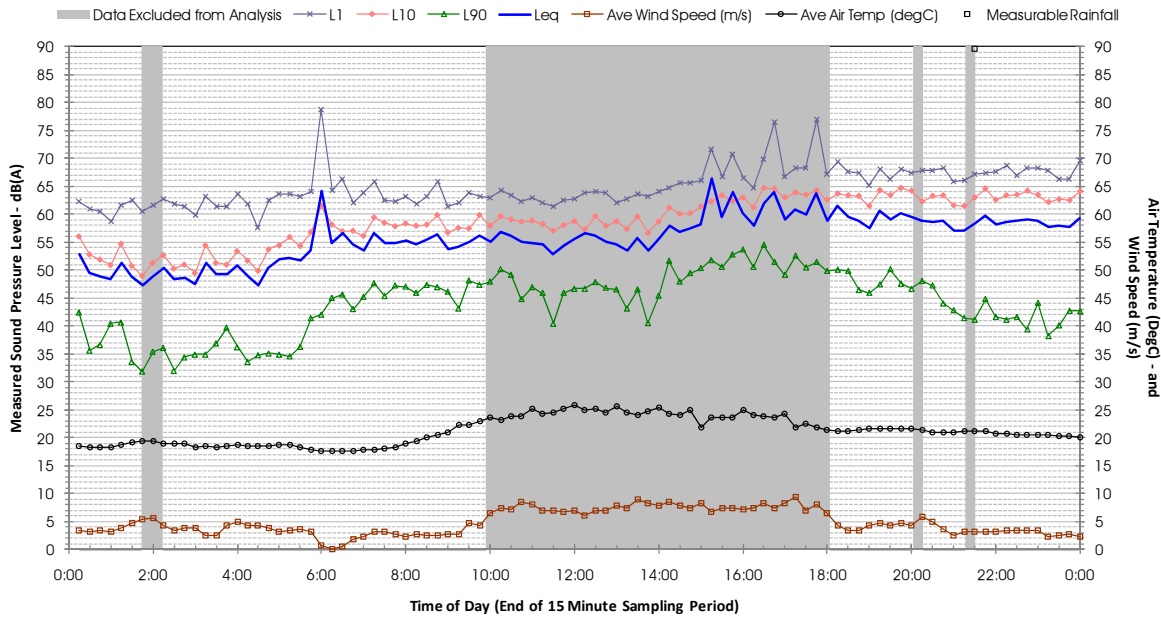

Profile of Noise Environment - Noise Monitoring Location 575 Monday 19 March 2012