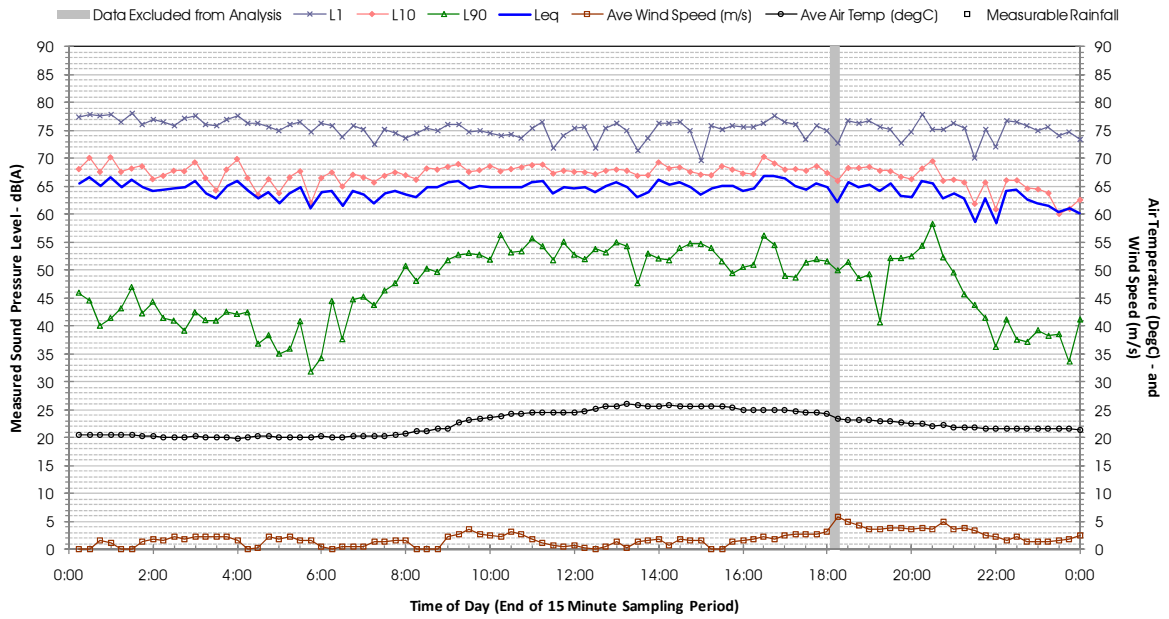

Profile of Noise Environment - Noise Monitoring Location 495 Saturday 17 March 2012