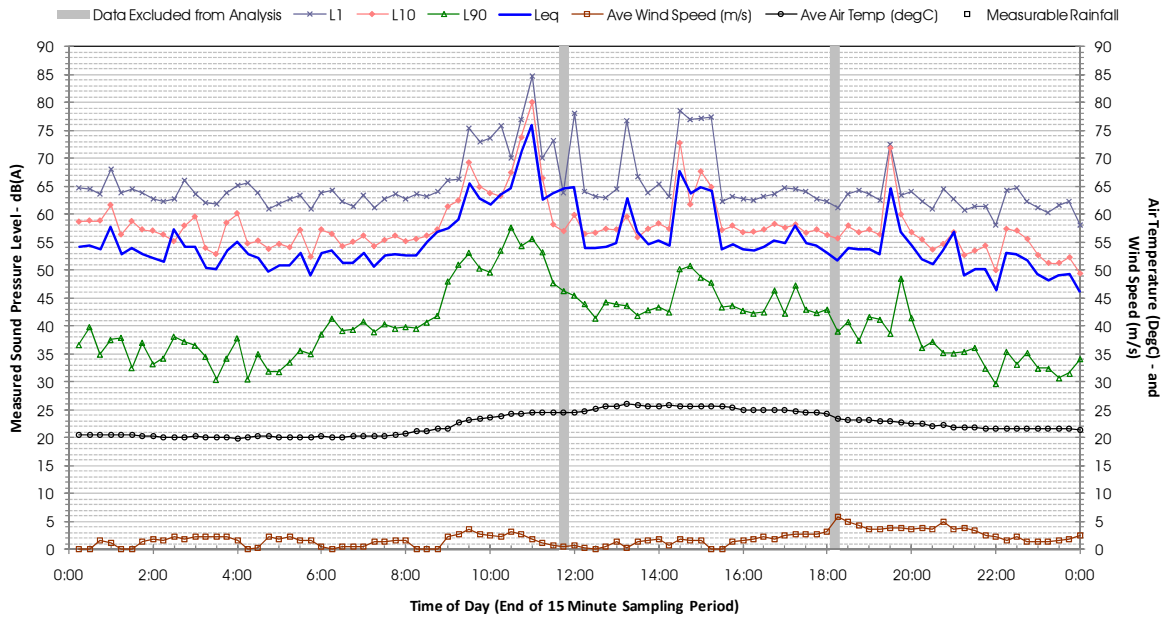

Profile of Noise Environment - Noise Monitoring Location 575 Saturday 17 March 2012