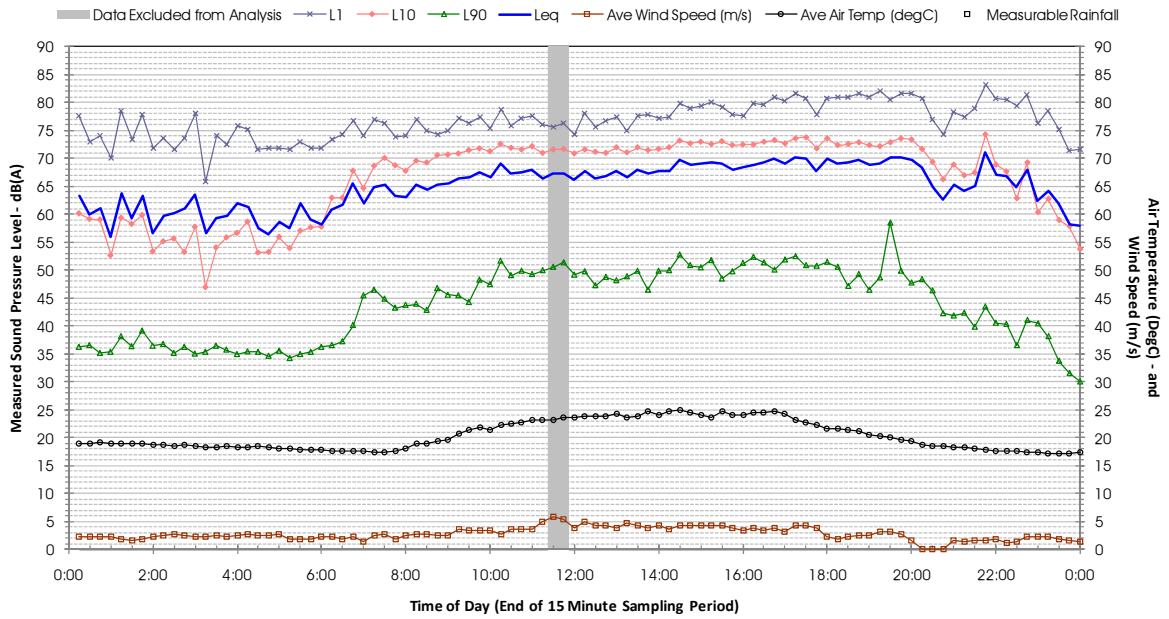

Profile of Noise Environment - Noise Monitoring Location 414 Sunday 25 March 2012