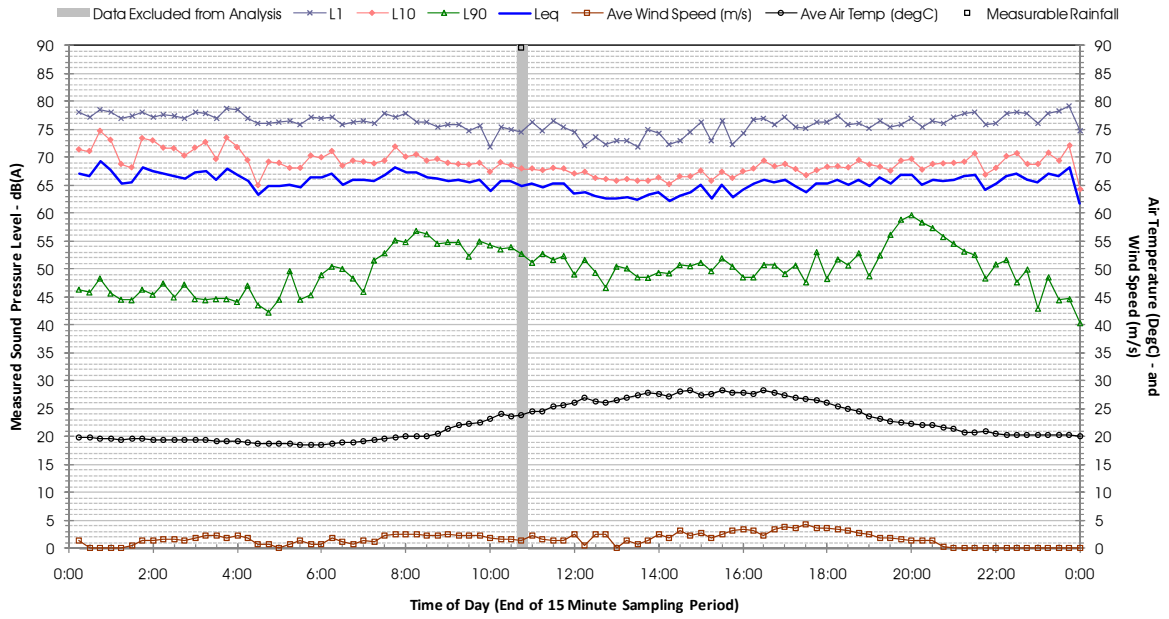

Profile of Noise Environment - Noise Monitoring Location 495 Friday 16 March 2012