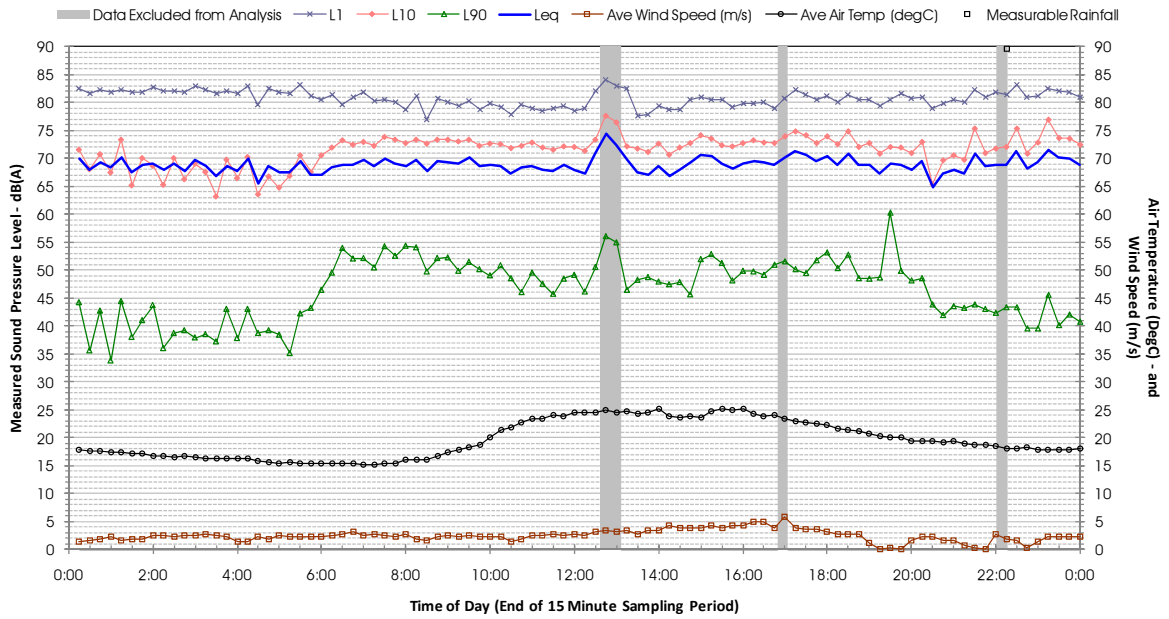

Profile of Noise Environment - Noise Monitoring Location 414 Tuesday 27 March 2012