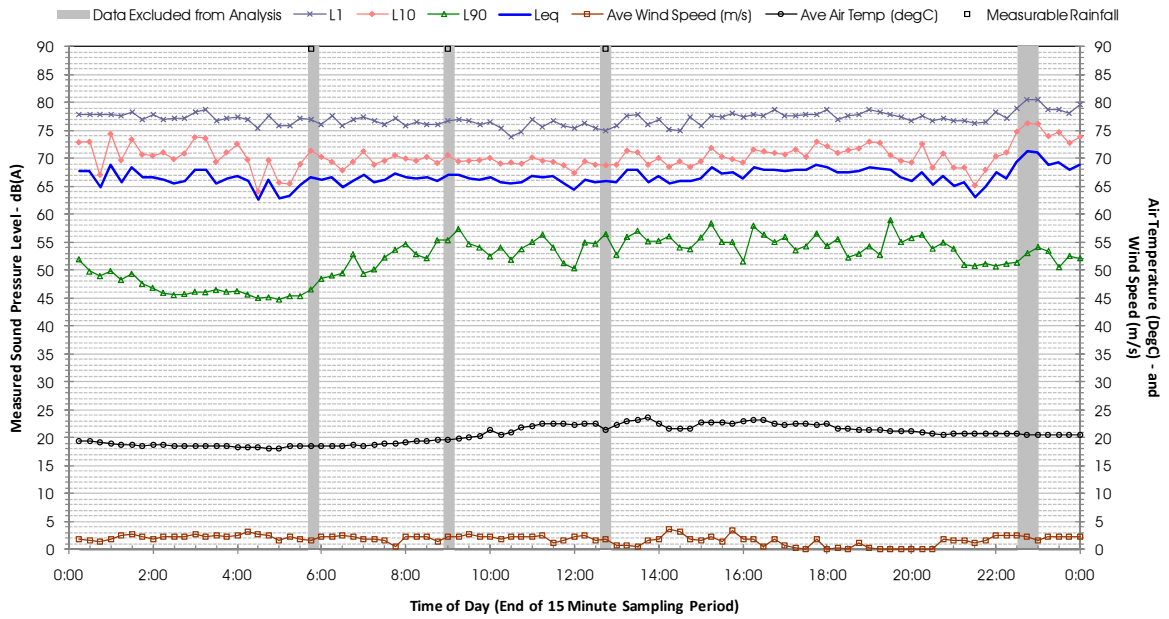

Profile of Noise Environment - Noise Monitoring Location 495 Wednesday 21 March 2012