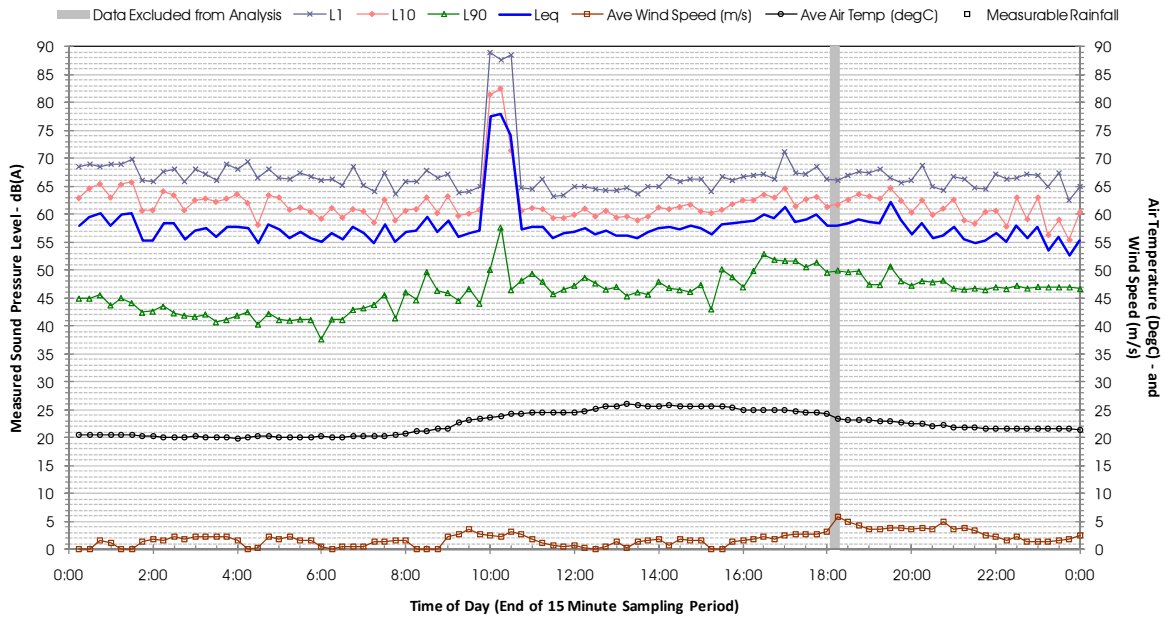

Profile of Noise Environment - Noise Monitoring Location 335 Saturday 17 March 2012