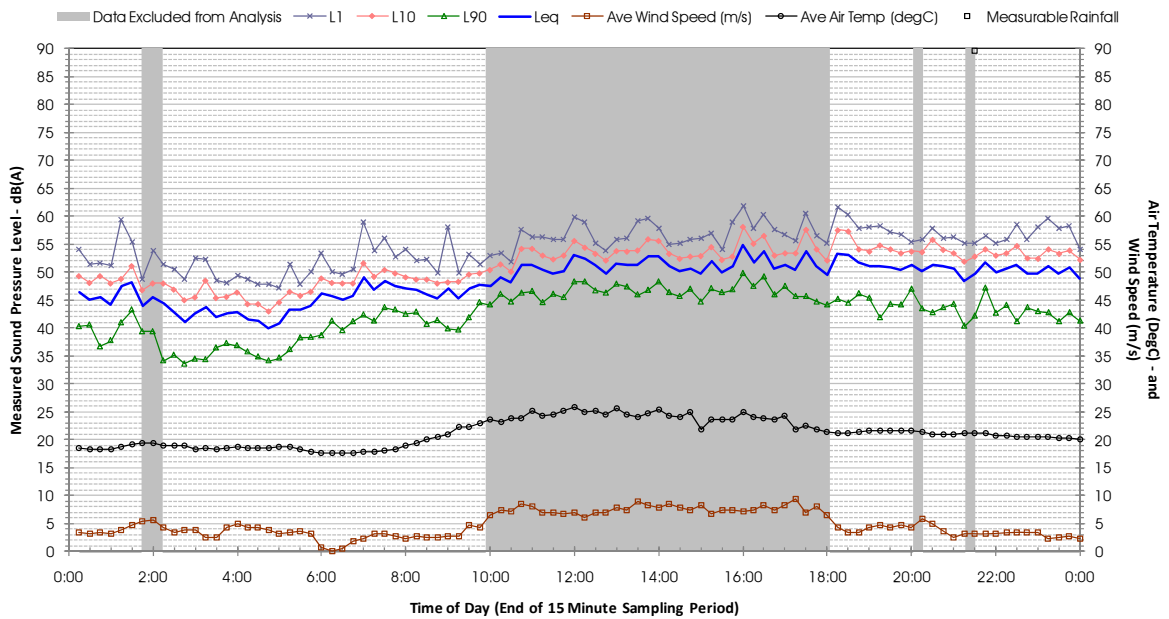

Profile of Noise Environment - Noise Monitoring Location 678 Monday 19 March 2012