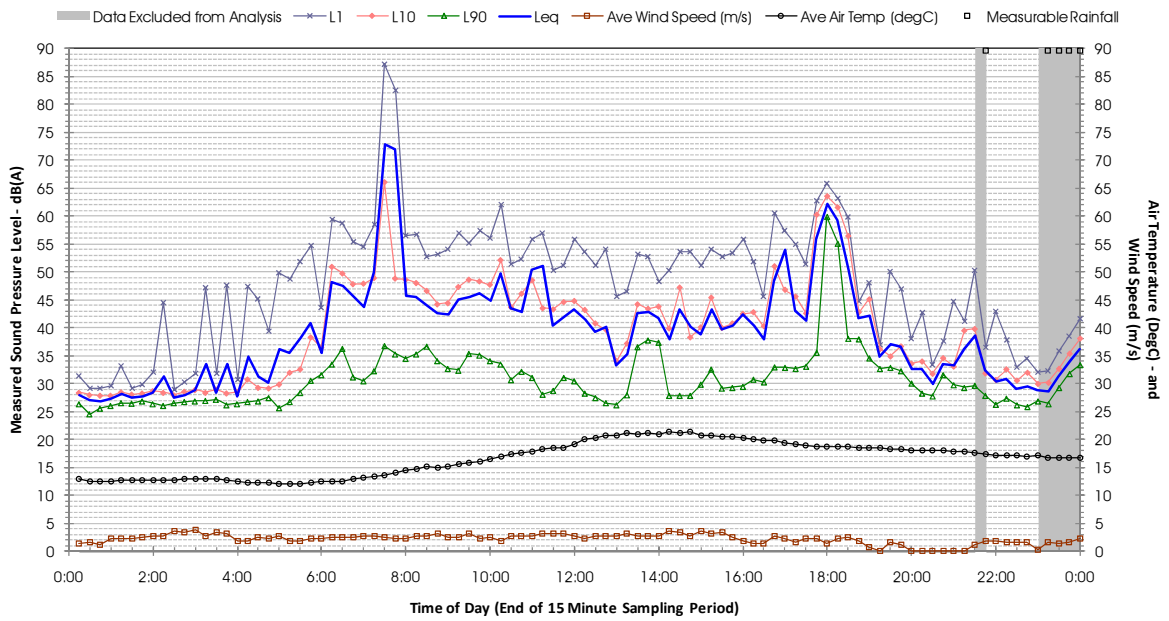

Profile of Noise Environment - Noise Monitoring Location 703

Monday 26 March 2012

Profile of Noise Environment - Noise Monitoring Location 729 Thursday 26 April 2012

Profile of Noise Environment - Noise Monitoring Location 729 Friday 27 April 2012