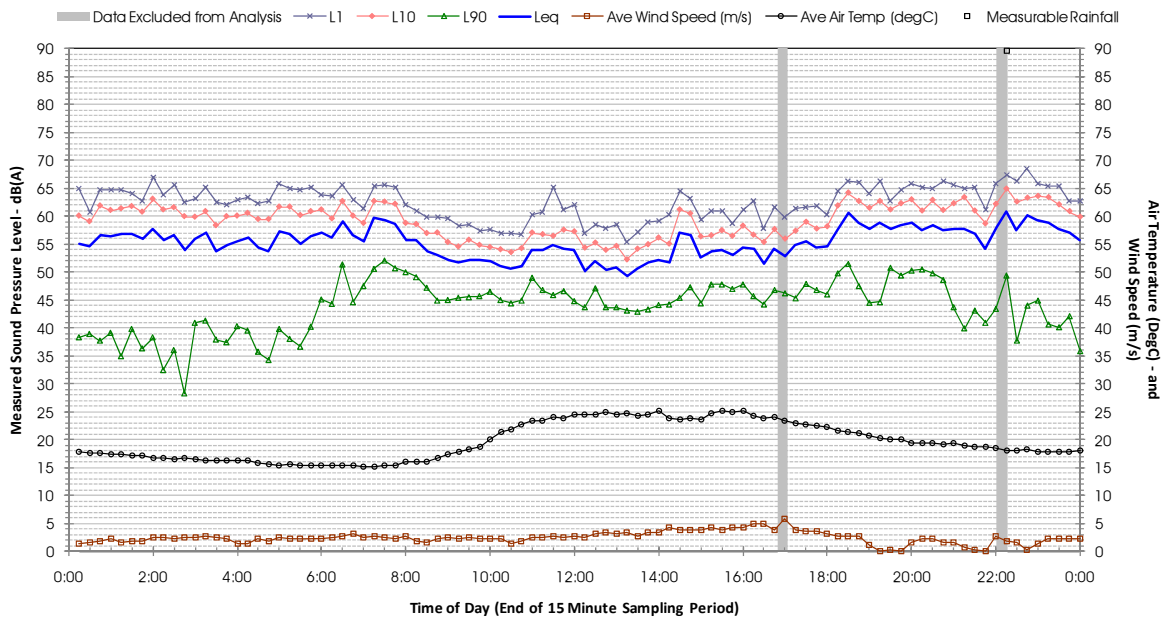

Profile of Noise Environment - Noise Monitoring Location 597 Monday 26 March 2012

Profile of Noise Environment - Noise Monitoring Location 597 Tuesday 27 March 2012

Profile of Noise Environment - Noise Monitoring Location 597 Wednesday 28 March 2012