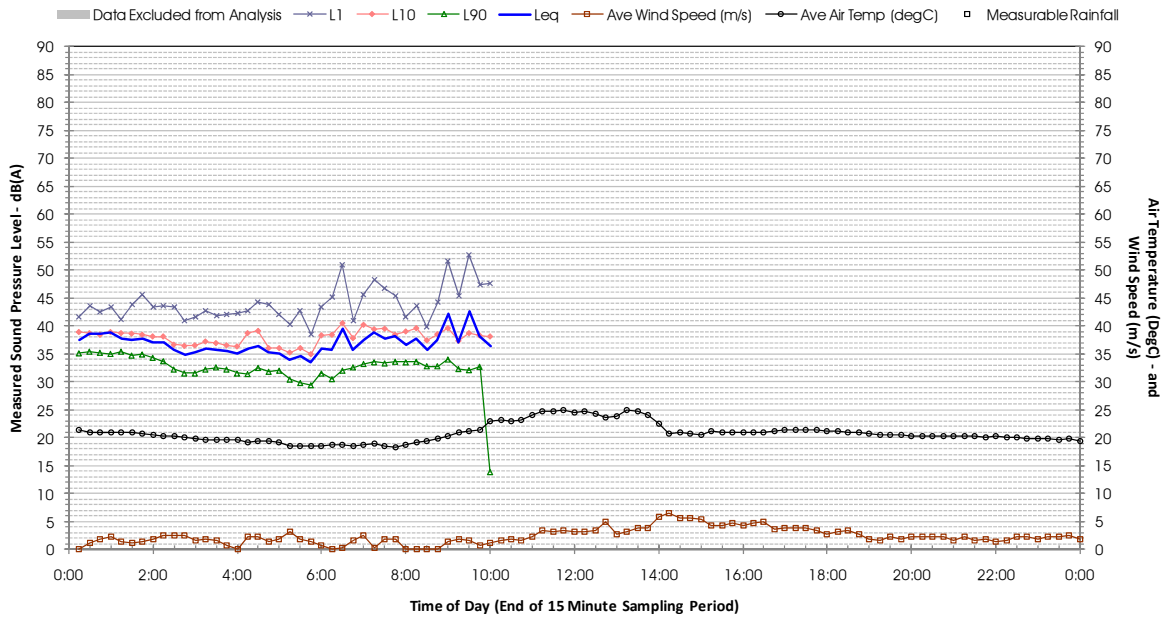

Profile of Noise Environment - Noise Monitoring Location 748 Monday 12 March 2012