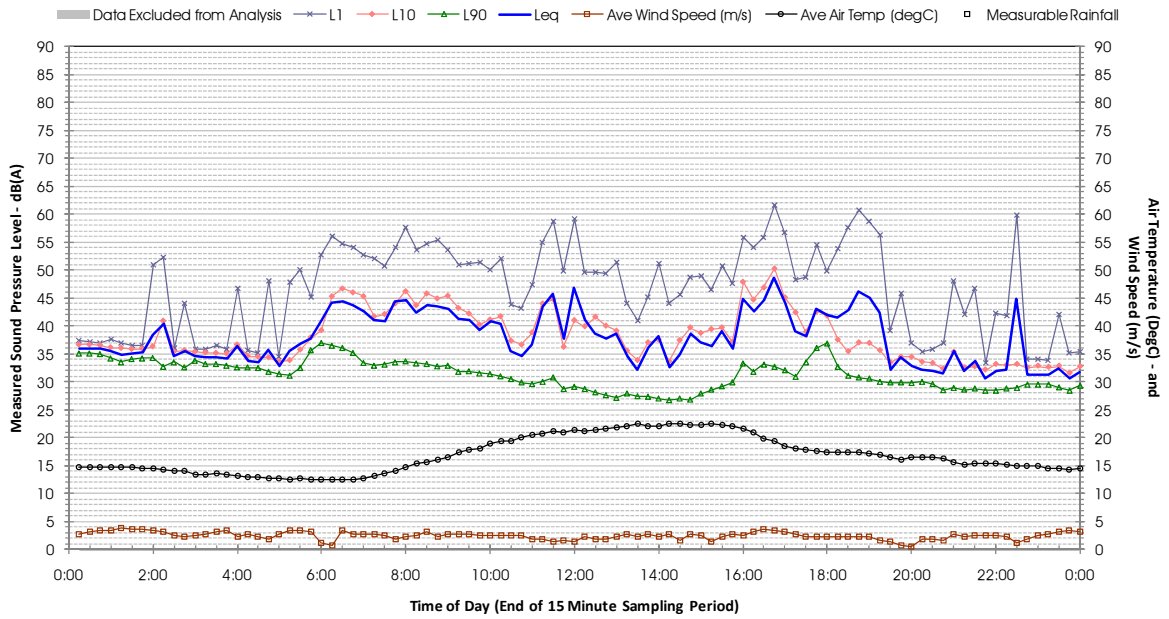

Profile of Noise Environment - Noise Monitoring Location 729 Saturday 5 May 2012