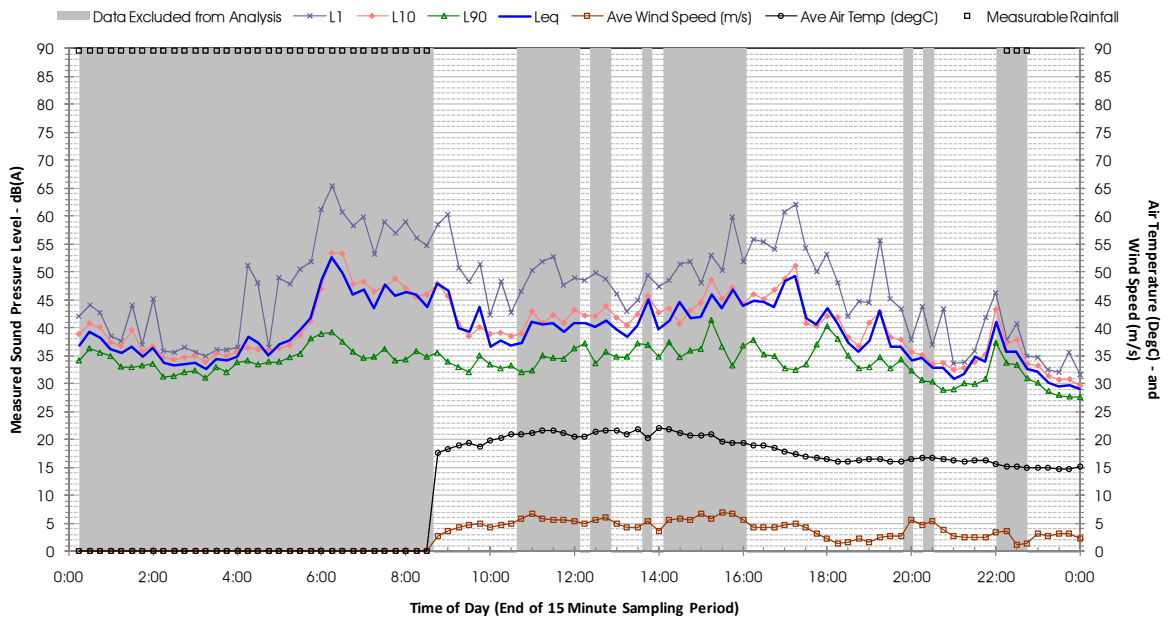

Profile of Noise Environment - Noise Monitoring Location 729 Monday 30 April 2012