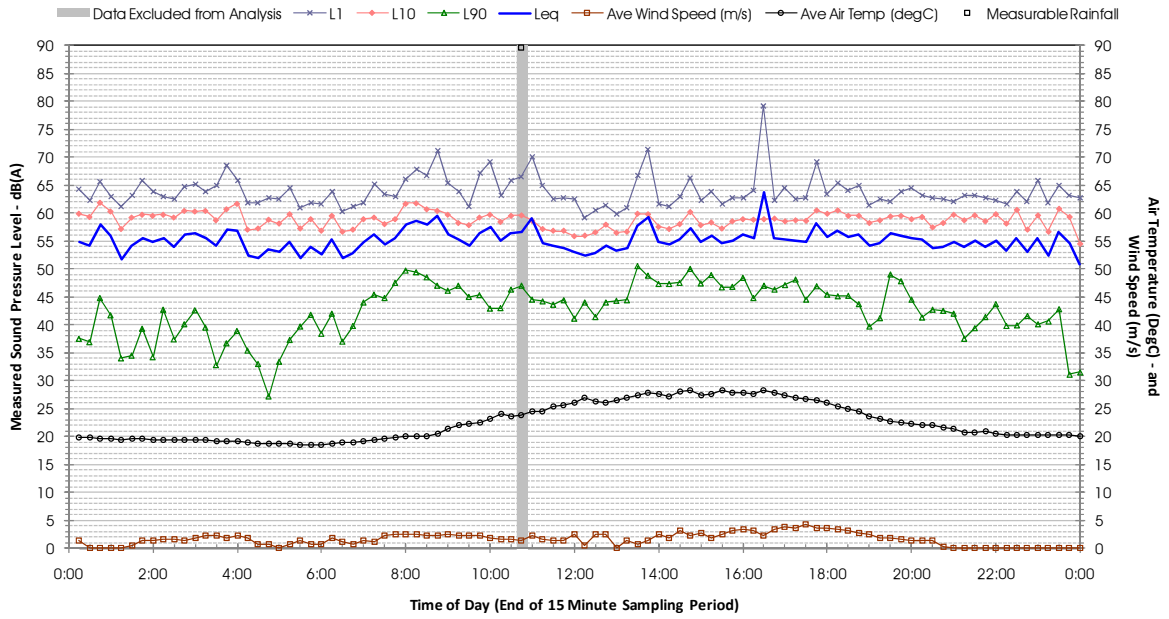

Profile of Noise Environment - Noise Monitoring Location 651 Friday 16 March 2012