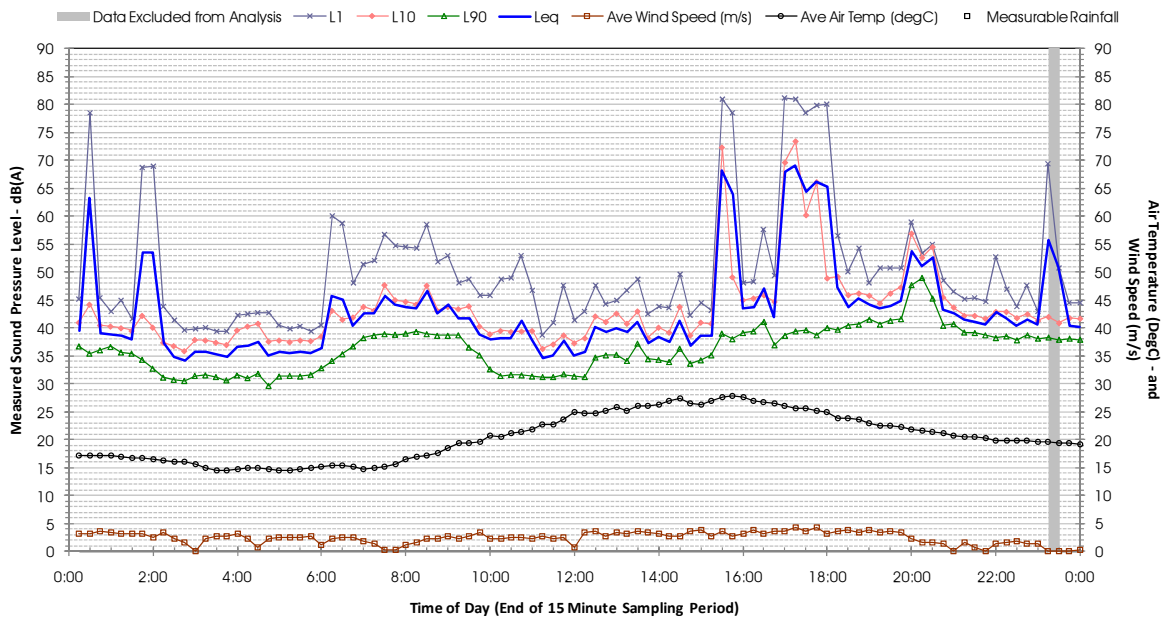

Profile of Noise Environment - Noise Monitoring Location 748 Thursday 8 March 2012