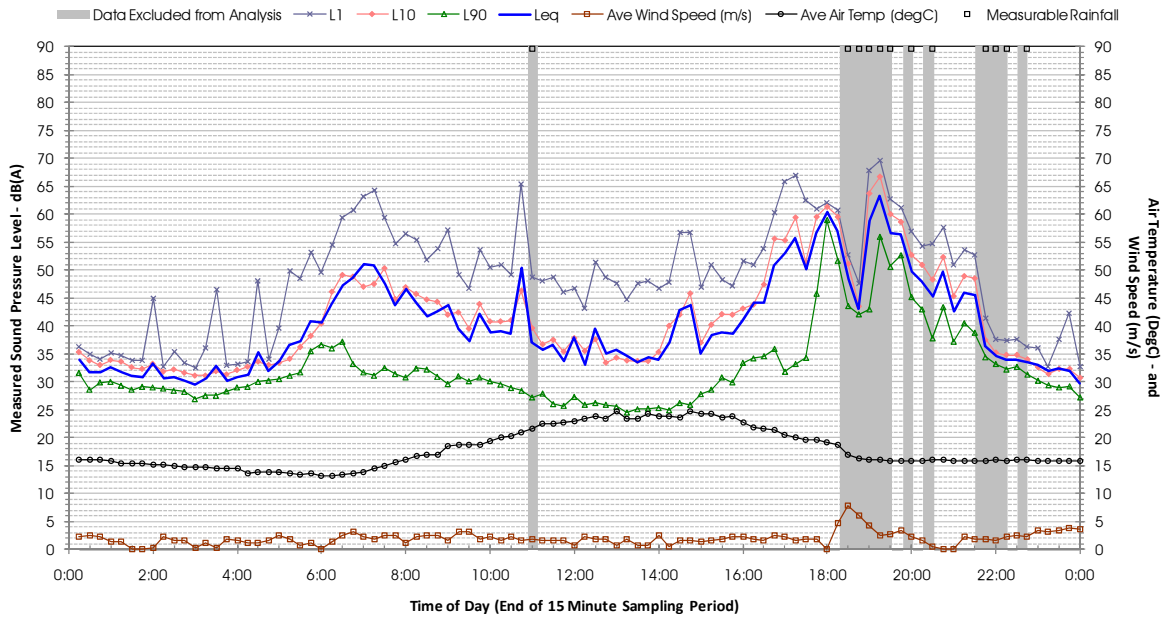

Profile of Noise Environment - Noise Monitoring Location 729 Thursday 3 May 2012