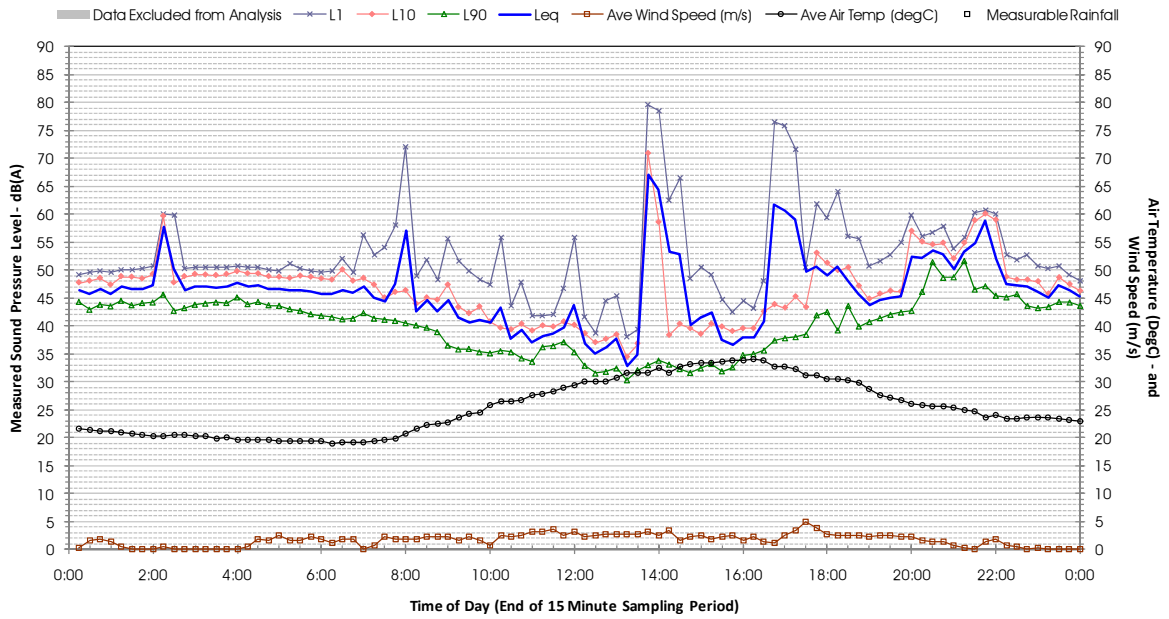

Profile of Noise Environment - Noise Monitoring Location 748 Wednesday 29 February 2012