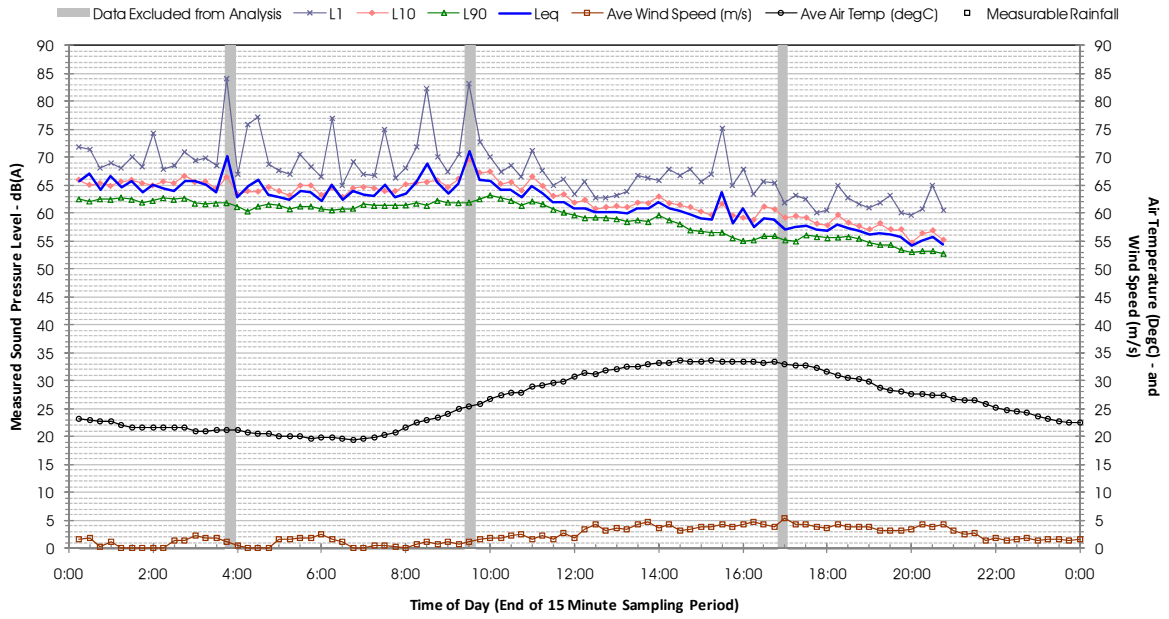

Profile of Noise Environment - Noise Monitoring Location 842 Thursday 1 March 2012