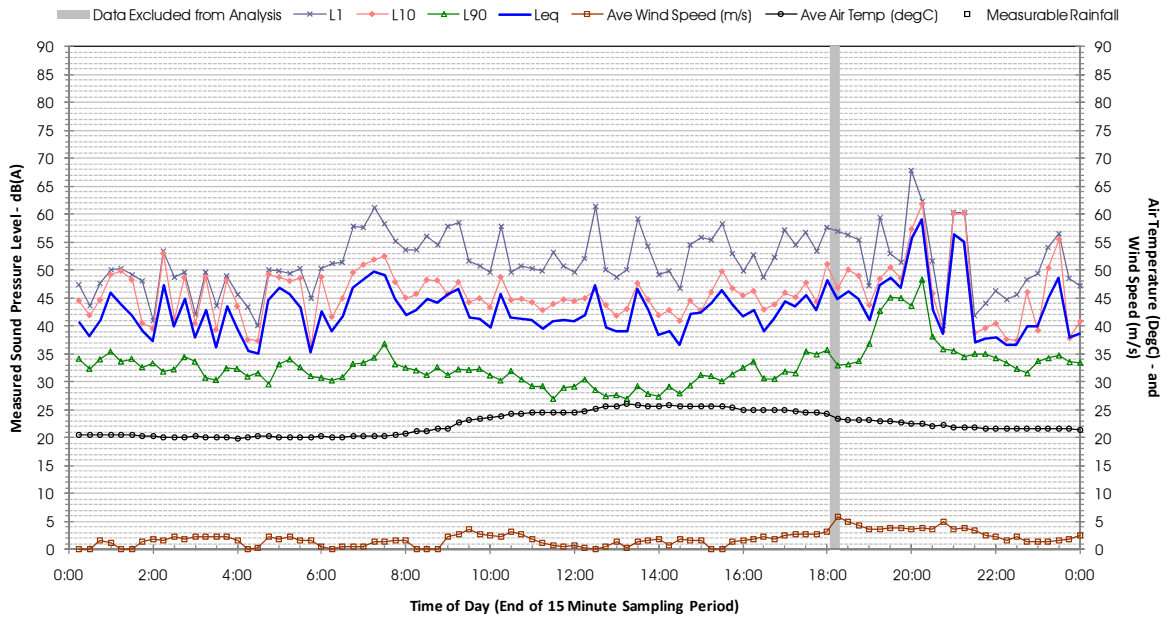

Profile of Noise Environment - Noise Monitoring Location 703 Saturday 17 March 2012