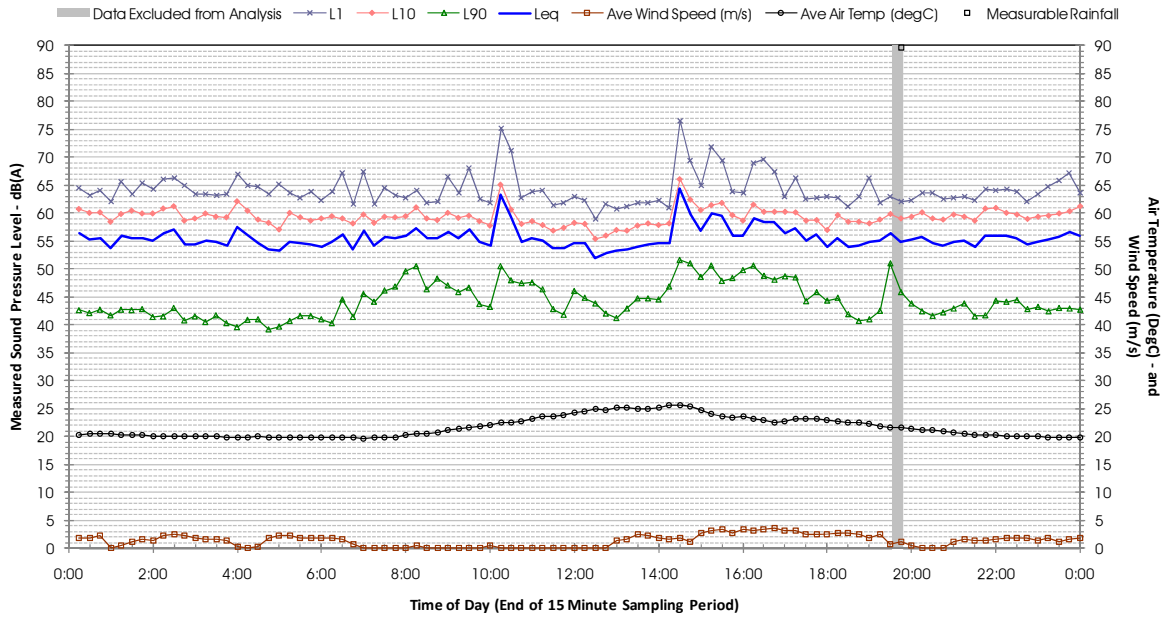

Profile of Noise Environment - Noise Monitoring Location 651 Thursday 22 March 2012