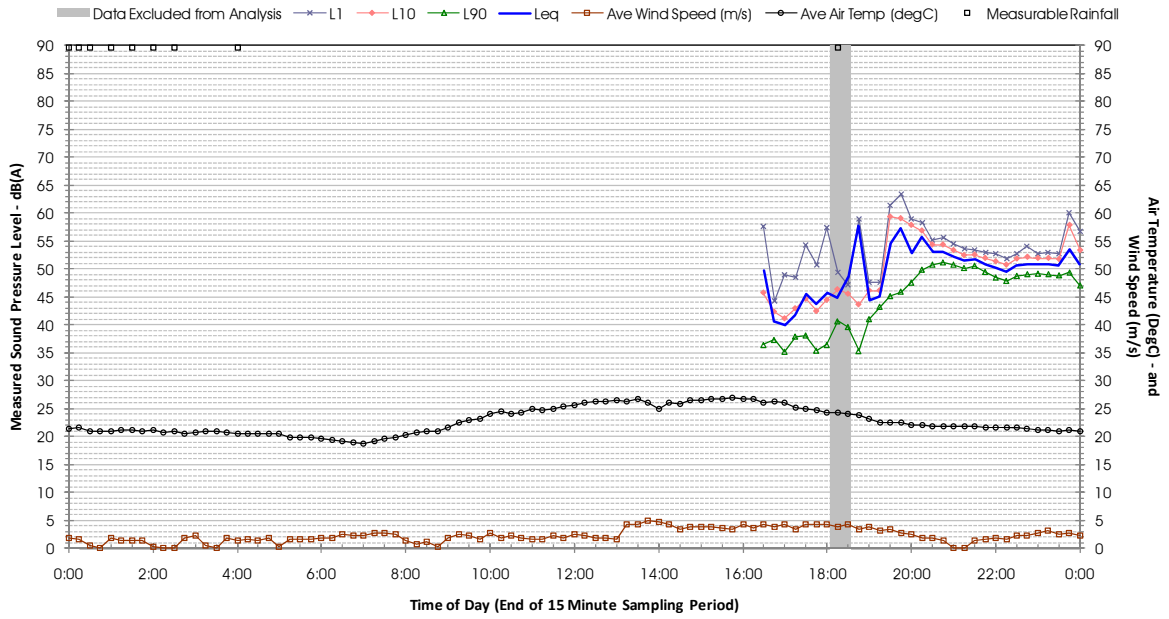

Profile of Noise Environment - Noise Monitoring Location 748 Wednesday 22 February 2012