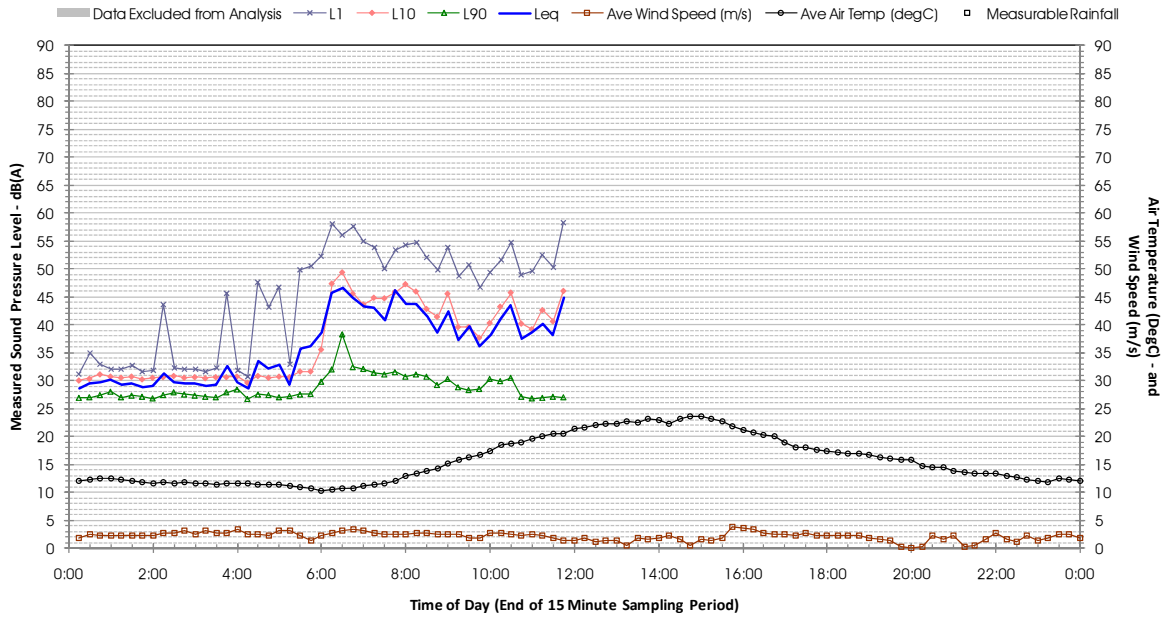

Profile of Noise Environment - Noise Monitoring Location 729 Tuesday 8 May 2012