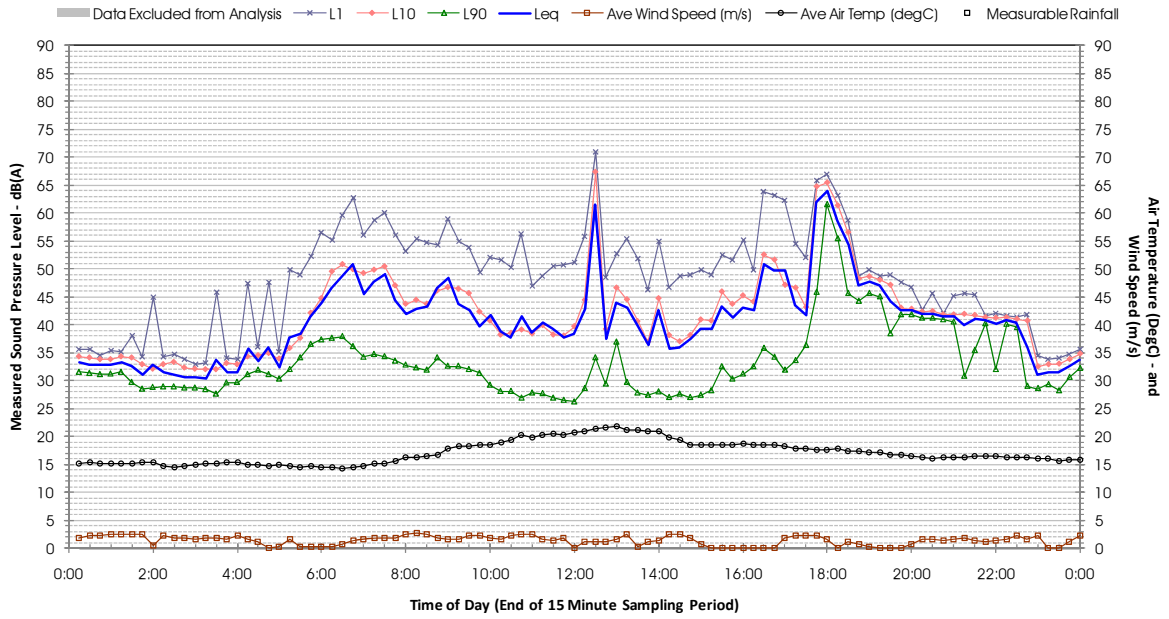

Profile of Noise Environment - Noise Monitoring Location 729 Wednesday 2 May 2012