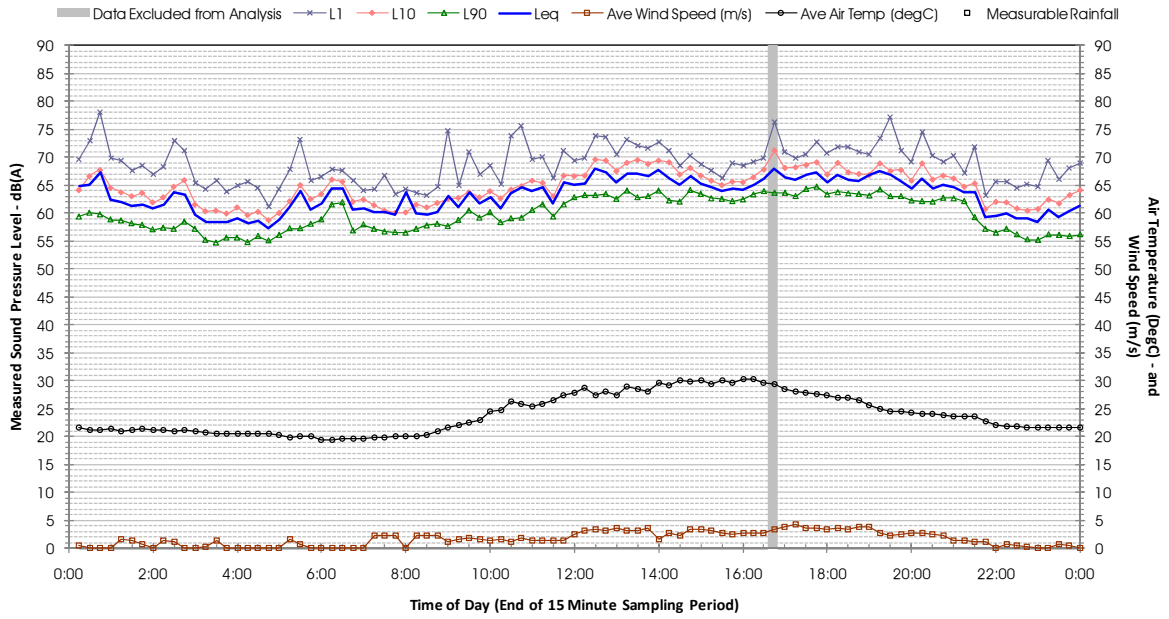

Profile of Noise Environment - Noise Monitoring Location 842 Tuesday 28 February 2012