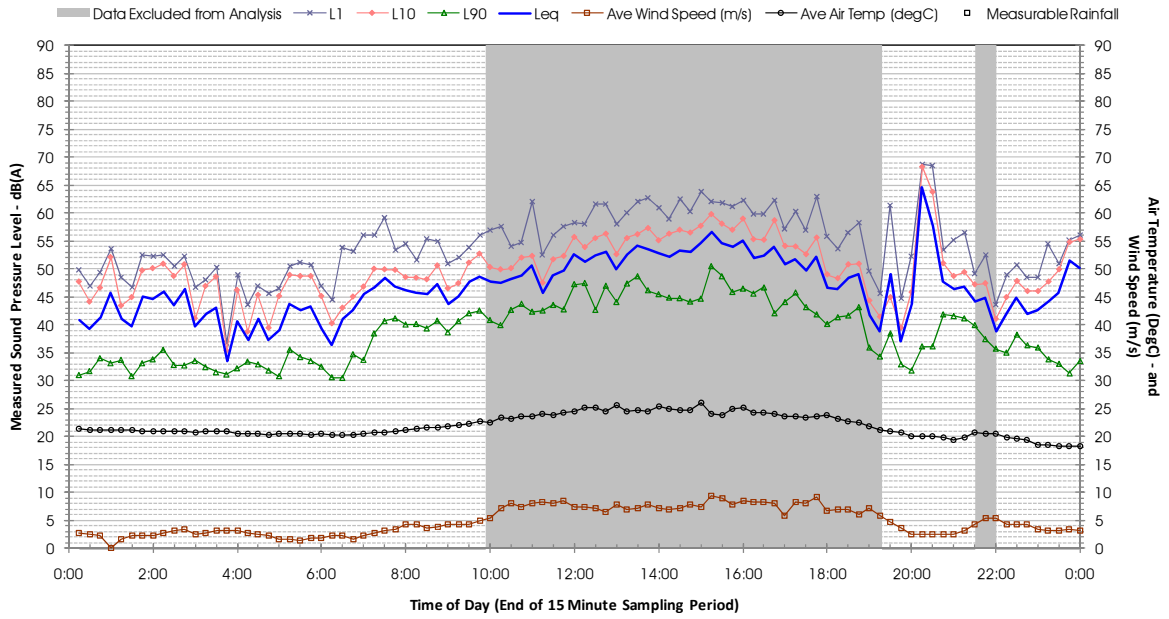

Profile of Noise Environment - Noise Monitoring Location 703 Sunday 18 March 2012