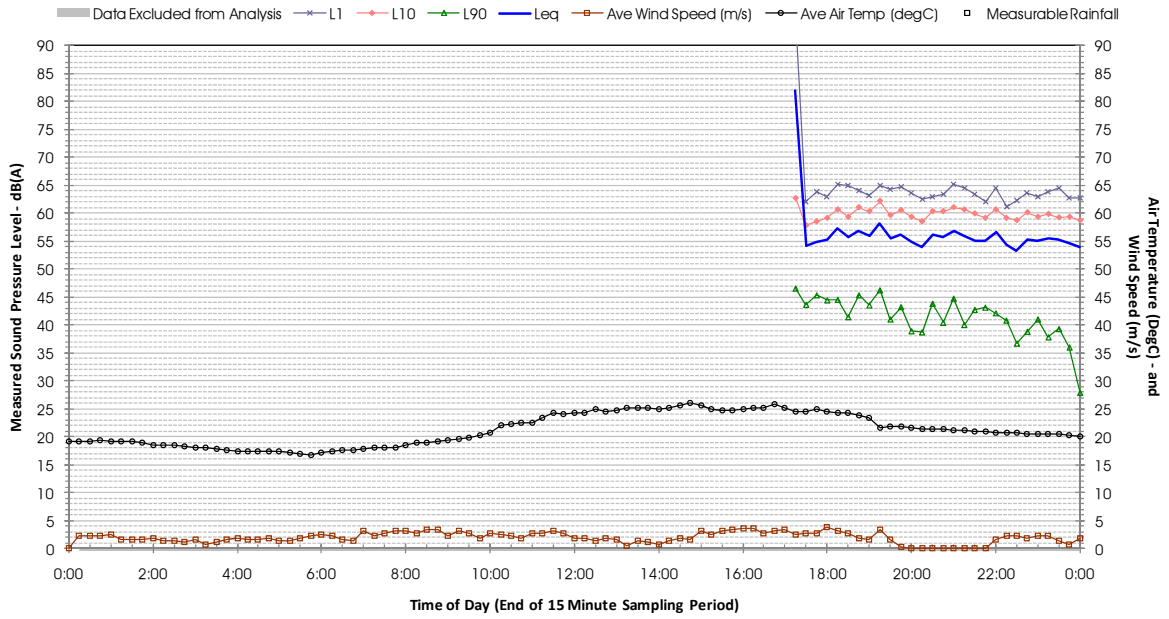

Profile of Noise Environment - Noise Monitoring Location 651 Wednesday 14 March 2012