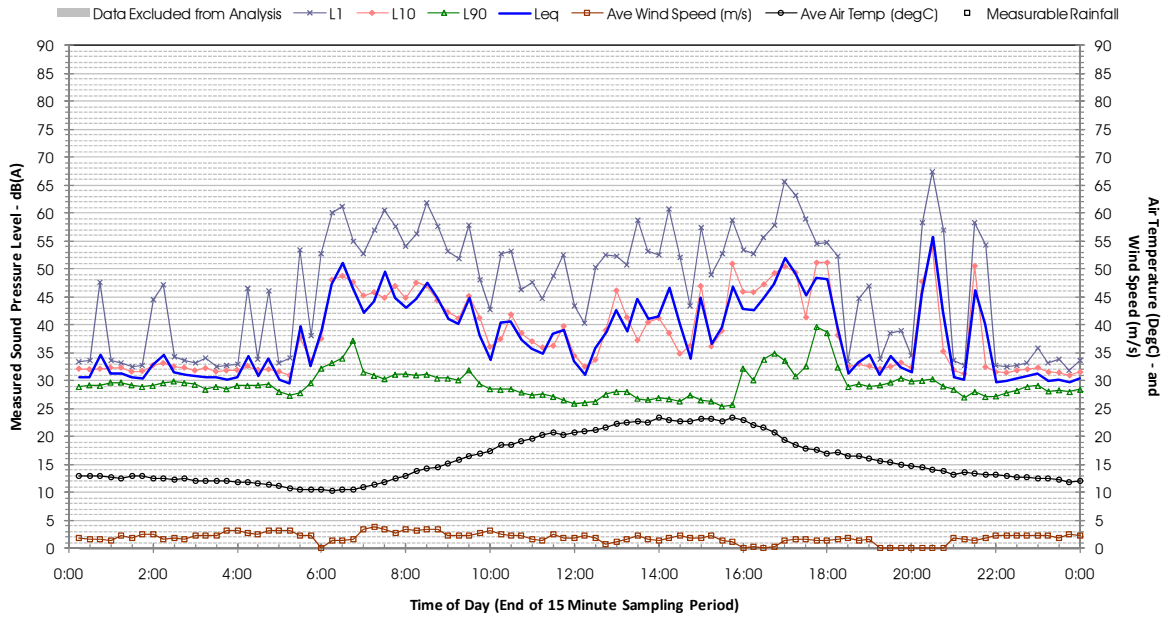

Profile of Noise Environment - Noise Monitoring Location 729 Sunday 6 May2012