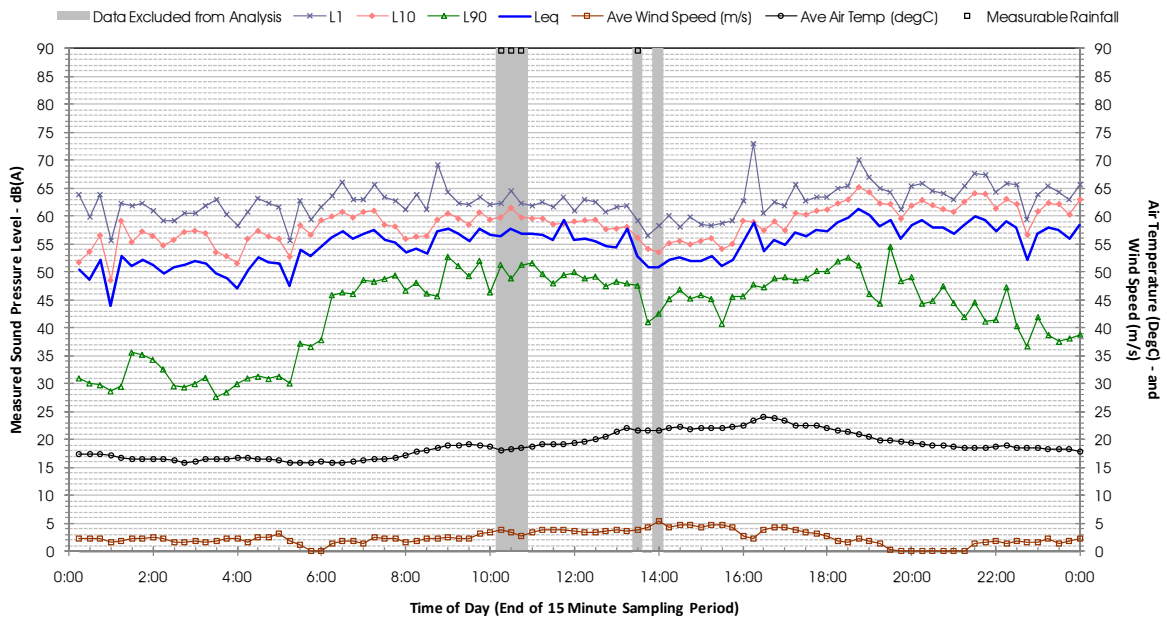

Profile of Noise Environment - Noise Monitoring Location 597 Monday 26 March 2012

Profile of Noise Environment - Noise Monitoring Location 597 Tuesday 27 March 2012

Profile of Noise Environment - Noise Monitoring Location 597 Wednesday 28 March 2012