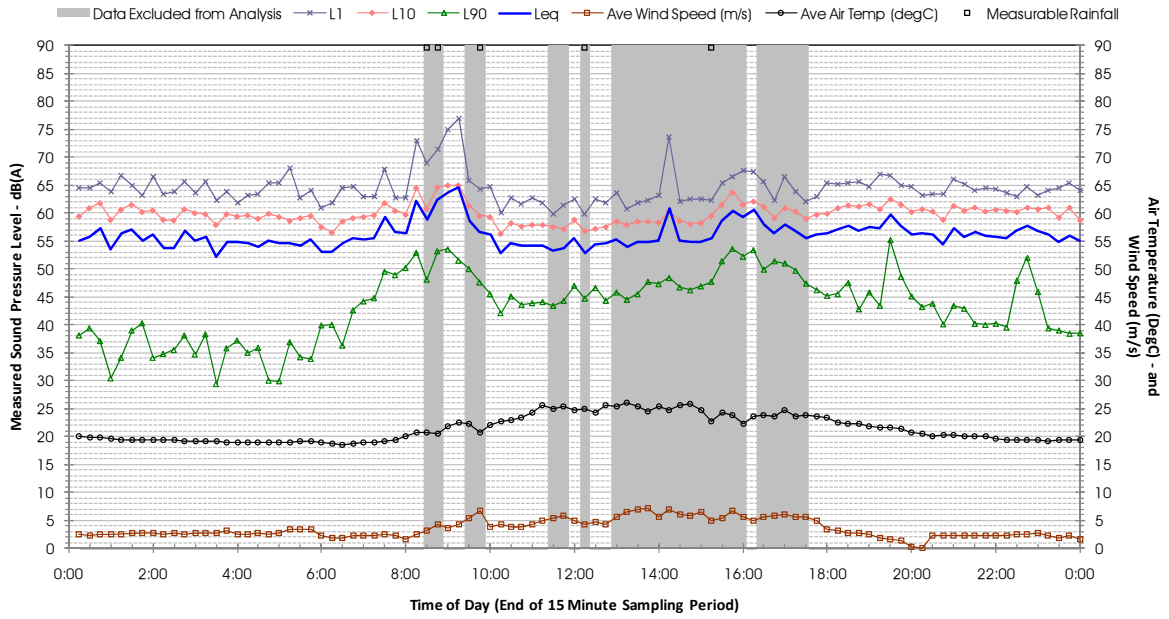

Profile of Noise Environment - Noise Monitoring Location 651 Tuesday 20 March 2012