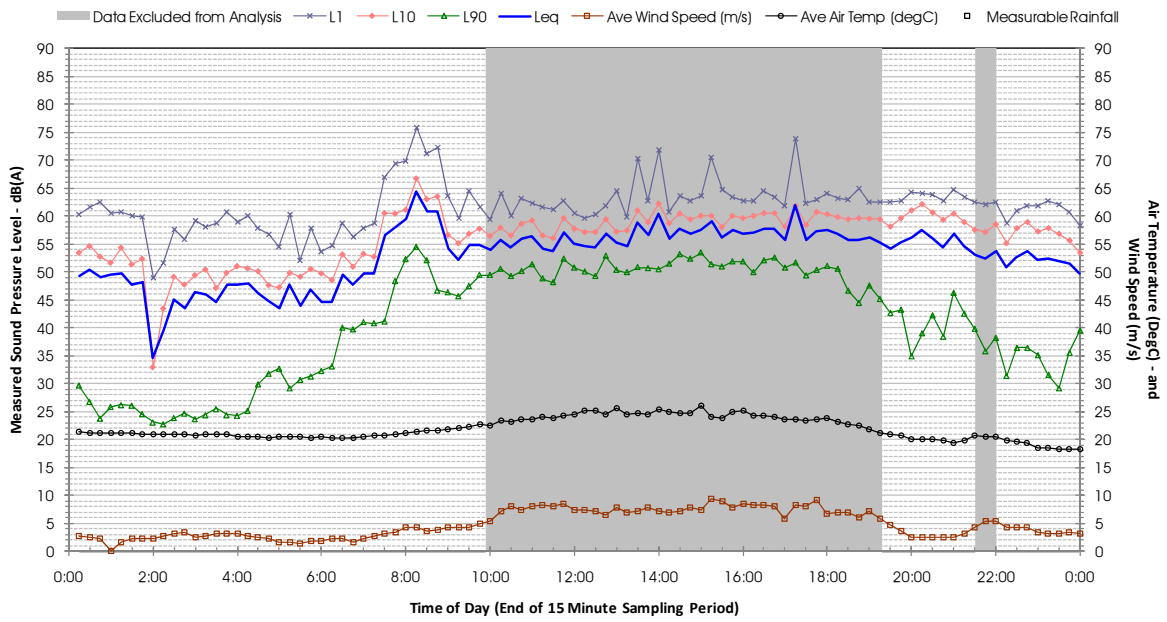

Profile of Noise Environment - Noise Monitoring Location 651 Sunday 18 March 2012