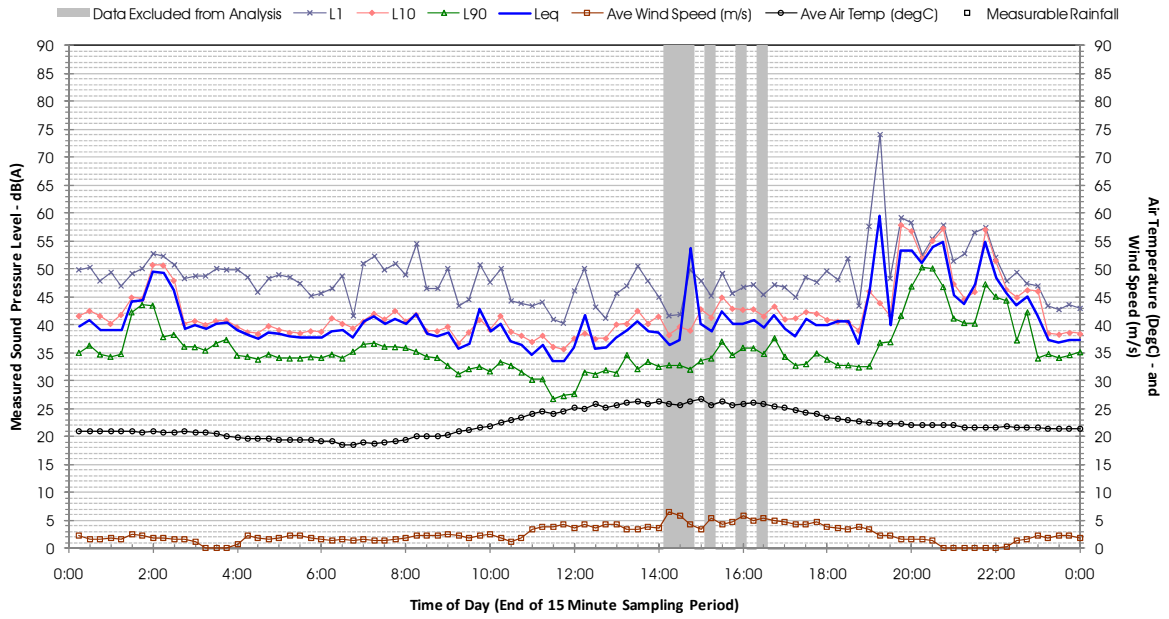

Profile of Noise Environment - Noise Monitoring Location 748 Sunday 11 March 2012