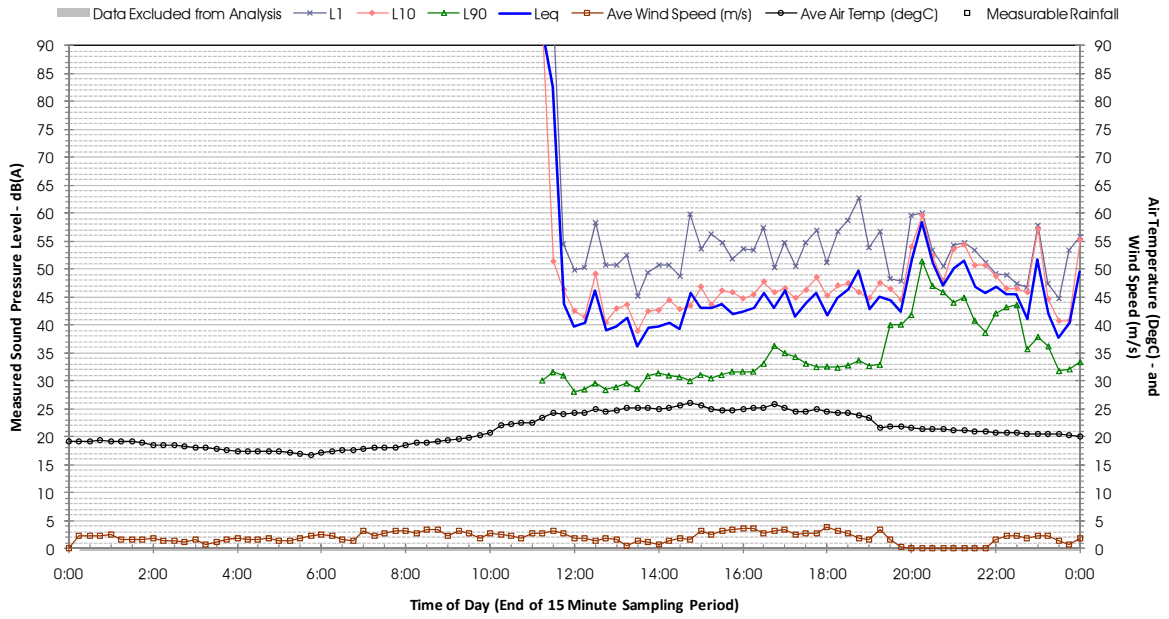

Profile of Noise Environment - Noise Monitoring Location 703 Wednesday 14 March 2012