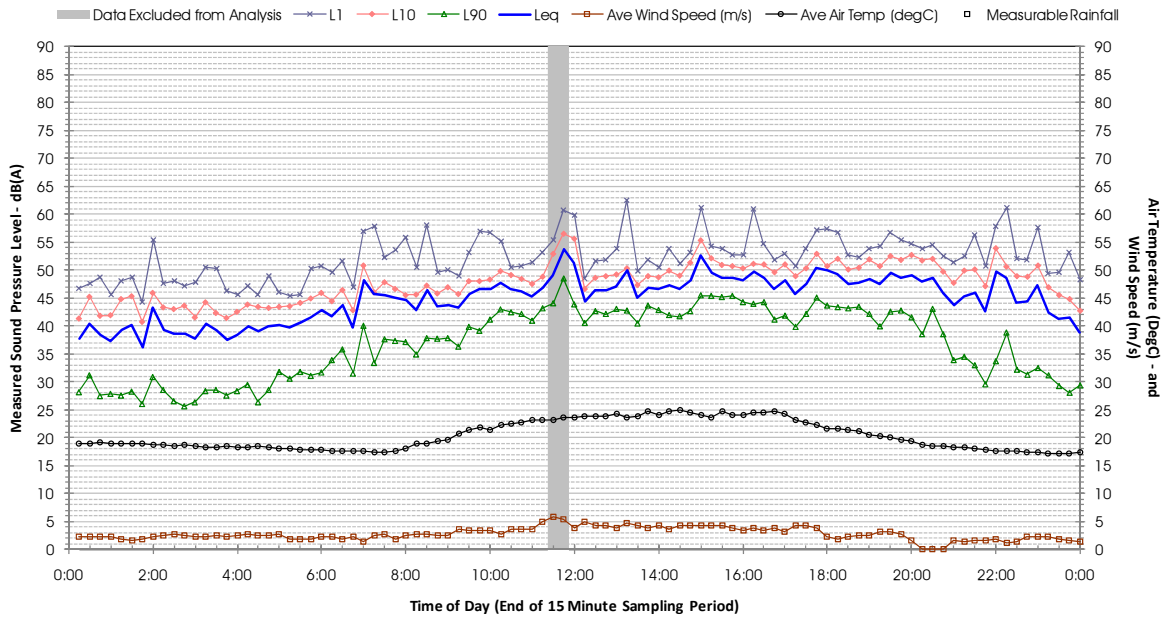

Profile of Noise Environment - Noise Monitoring Location 678 Sunday 25 March 2012