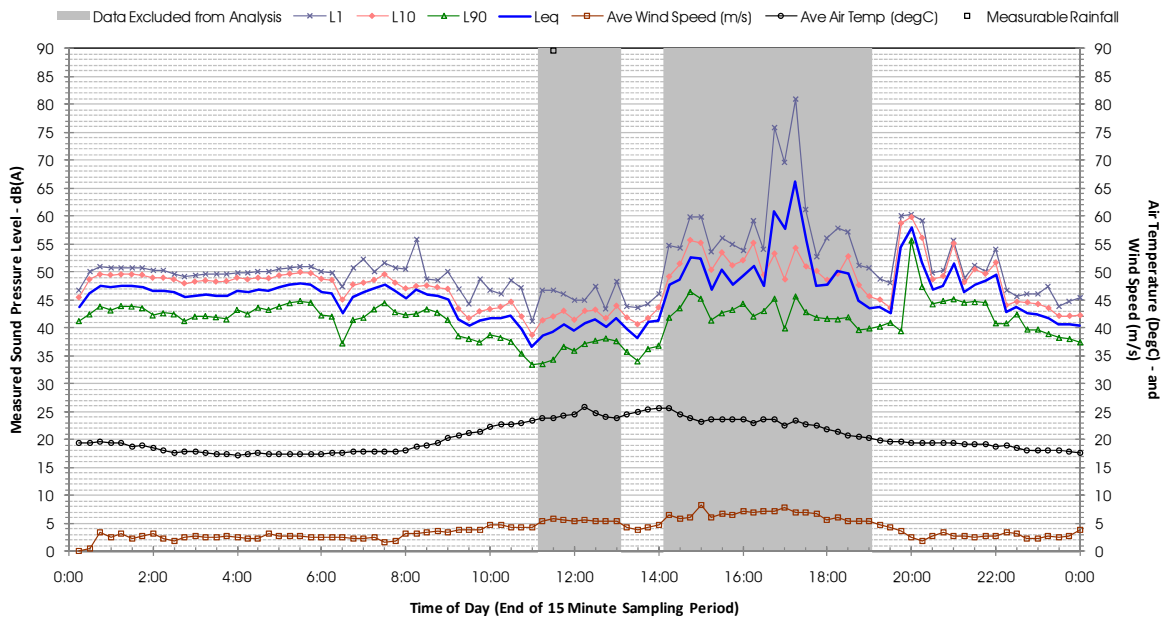

Profile of Noise Environment - Noise Monitoring Location 748 Wednesday 7 March 2012