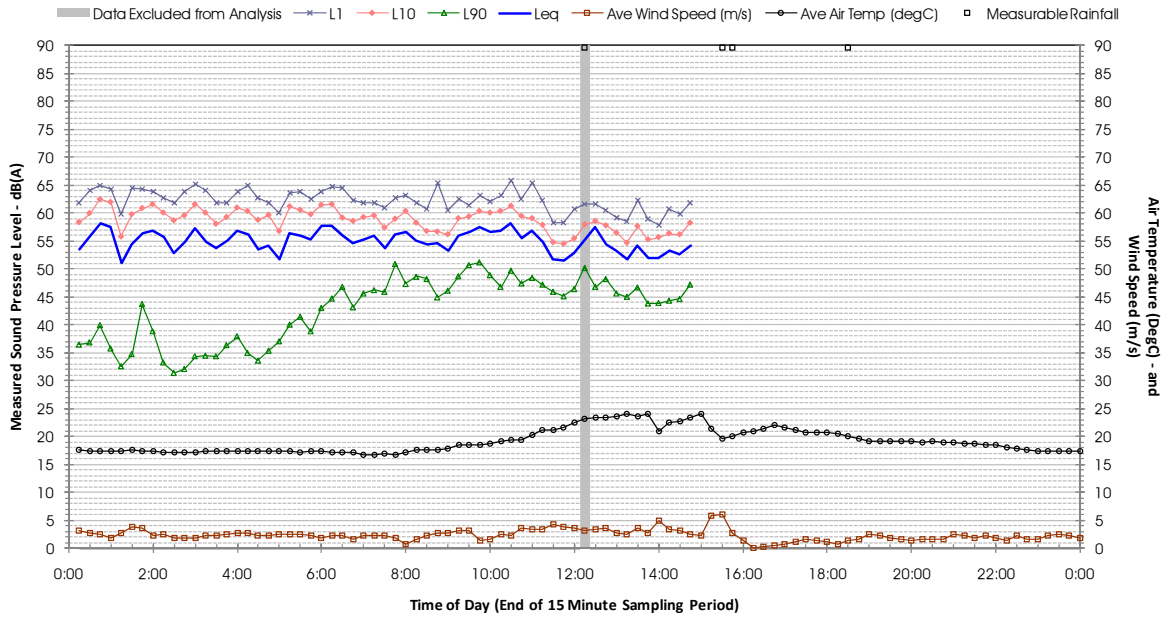

Profile of Noise Environment - Noise Monitoring Location 597 Monday 26 March 2012

Profile of Noise Environment - Noise Monitoring Location 597 Tuesday 27 March 2012

Profile of Noise Environment - Noise Monitoring Location 597 Wednesday 28 March 2012