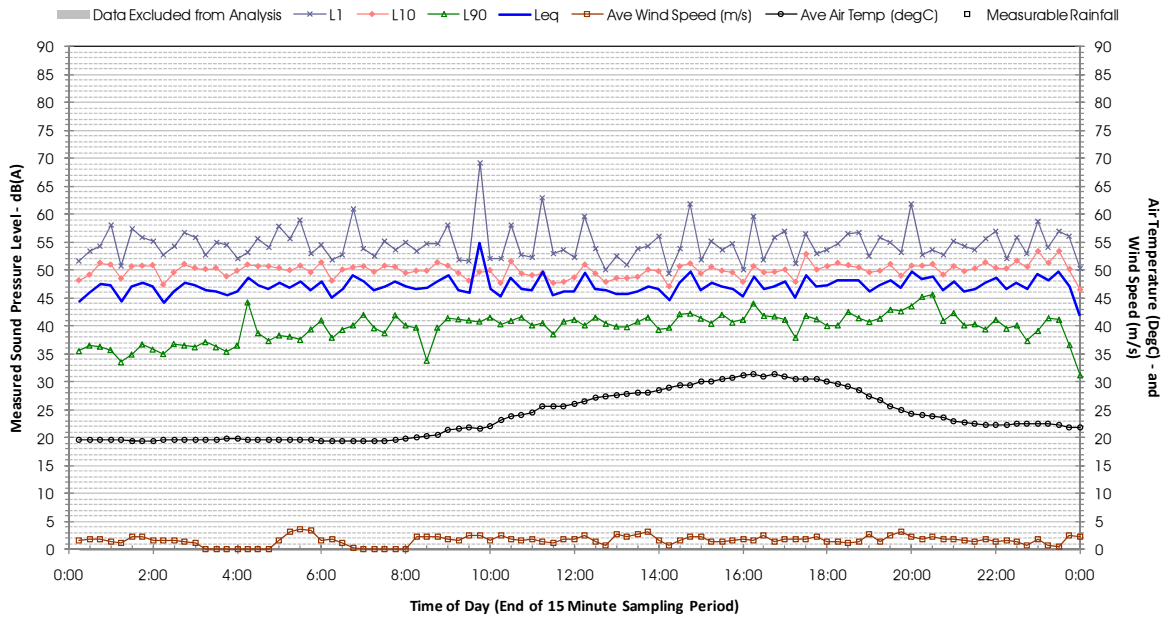

Profile of Noise Environment - Noise Monitoring Location 678 Friday 23 March 2012