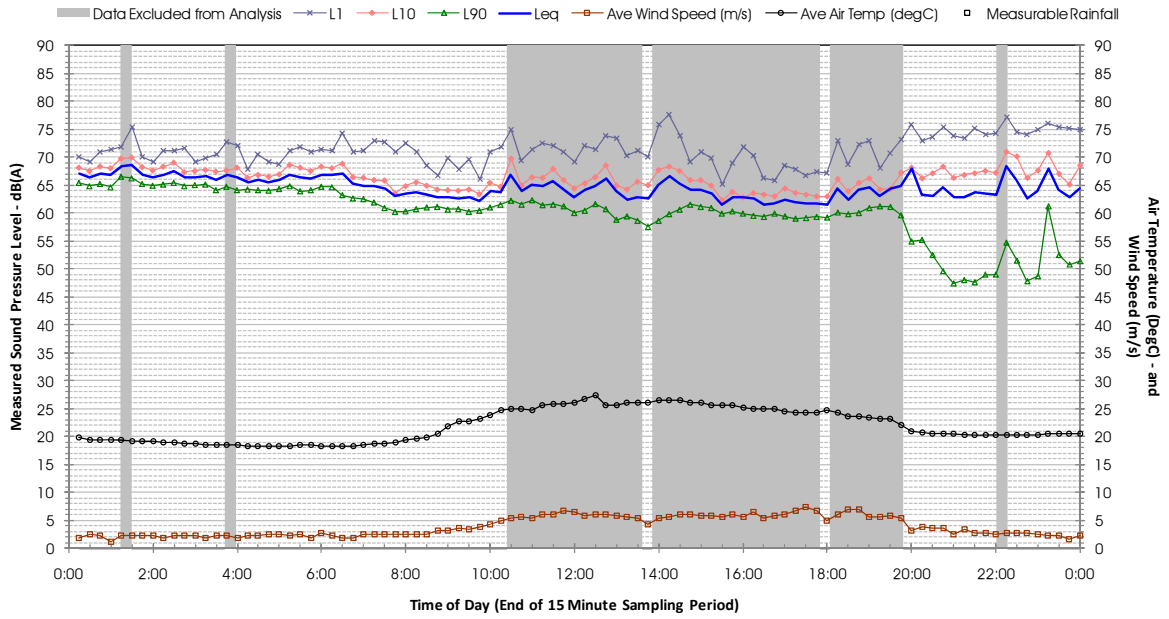

Profile of Noise Environment - Noise Monitoring Location 842 Friday 24 February 2012