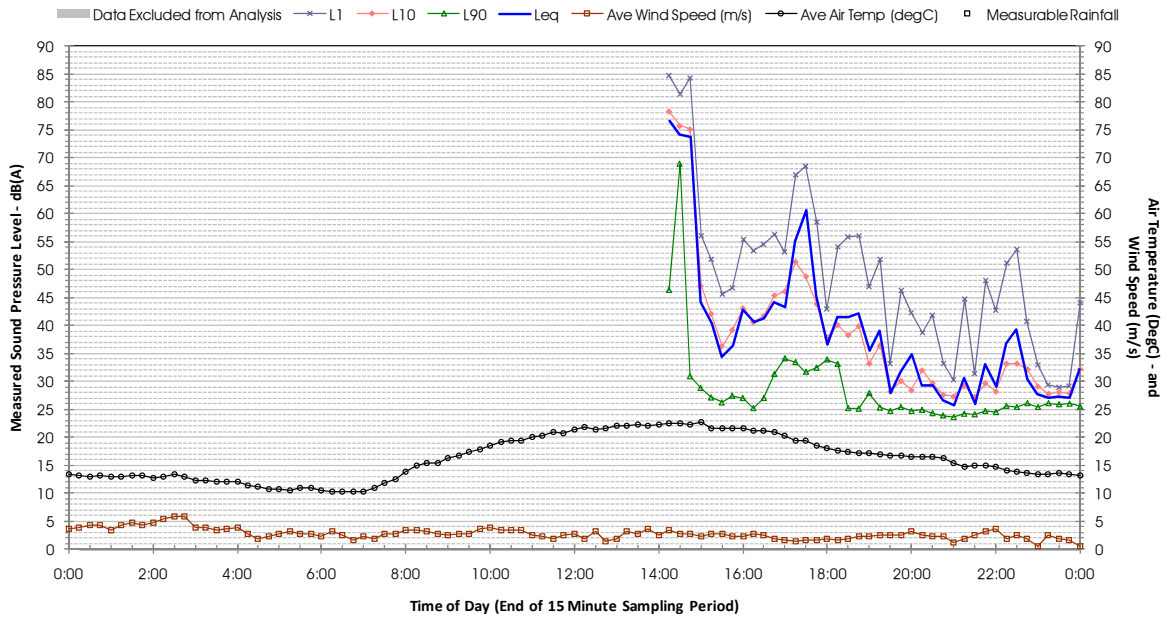

Profile of Noise Environment - Noise Monitoring Location 729 Thursday 26 April 2012