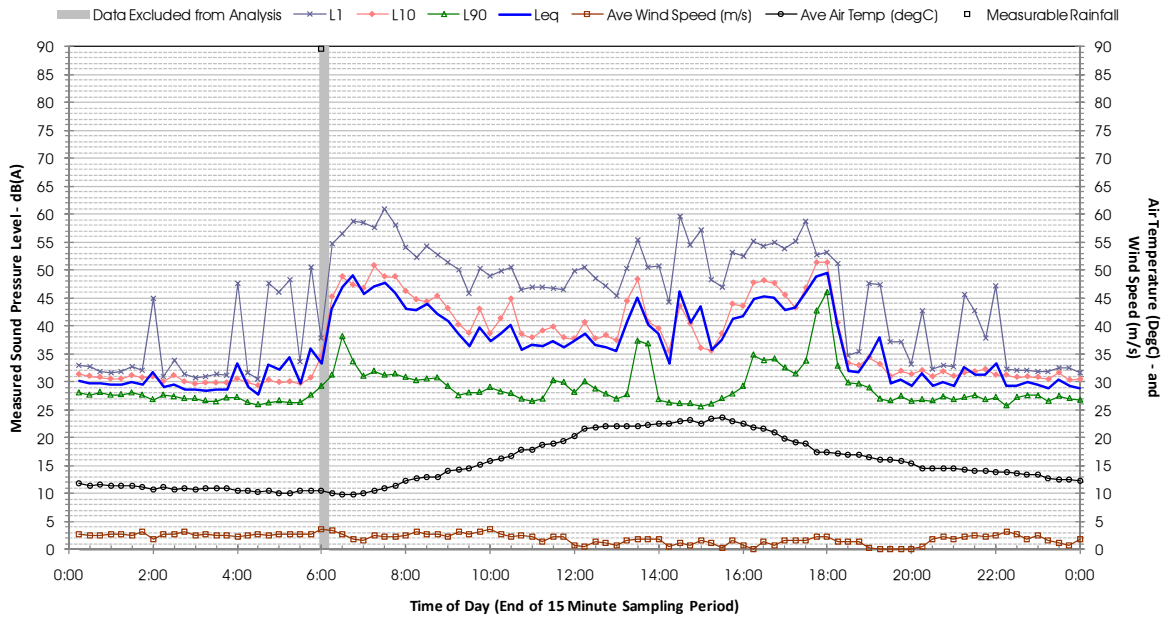

Profile of Noise Environment - Noise Monitoring Location 729 Monday 7 May2012