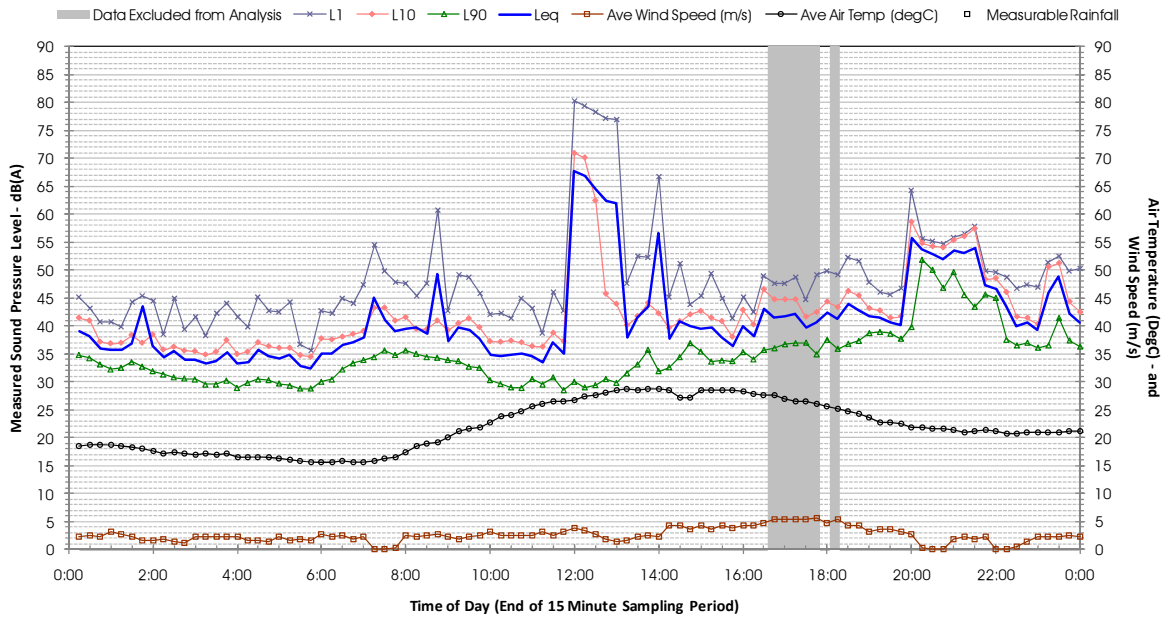

Profile of Noise Environment - Noise Monitoring Location 748 Saturday 10 March 2012