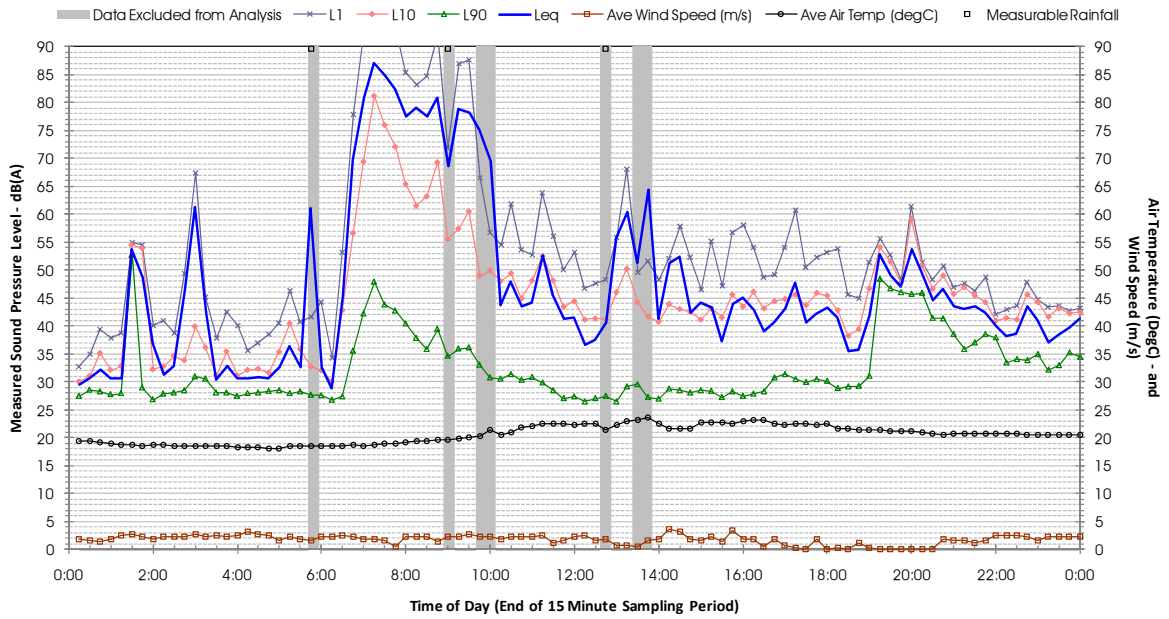

Profile of Noise Environment - Noise Monitoring Location 703 Wednesday 21 March 2012