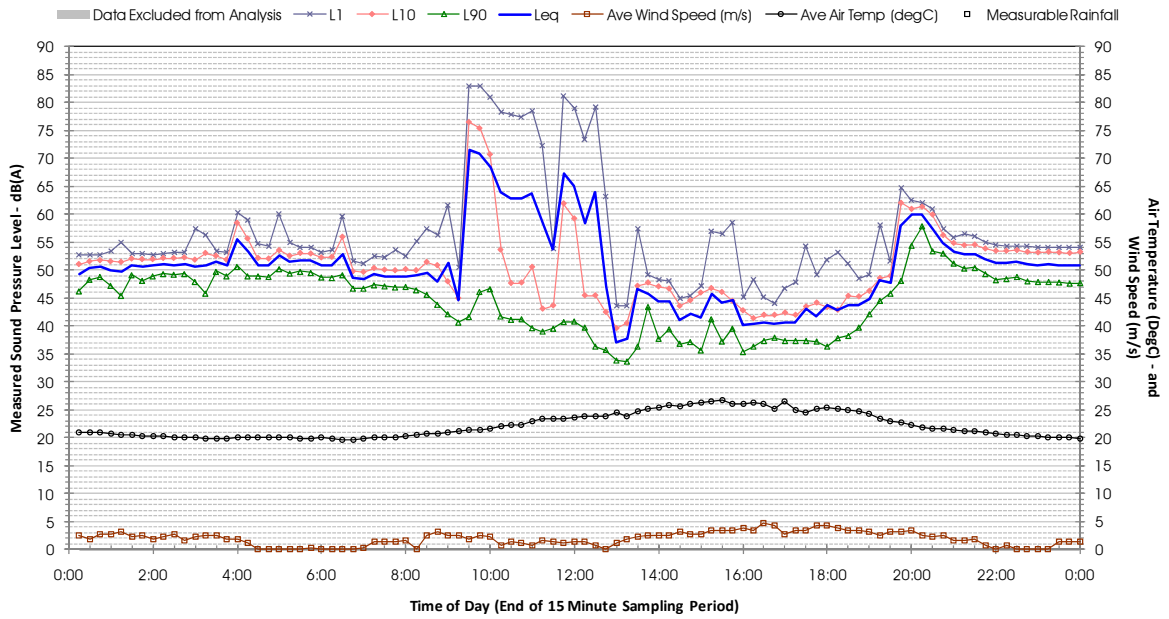

Profile of Noise Environment - Noise Monitoring Location 748 Thursday 23 February 2012