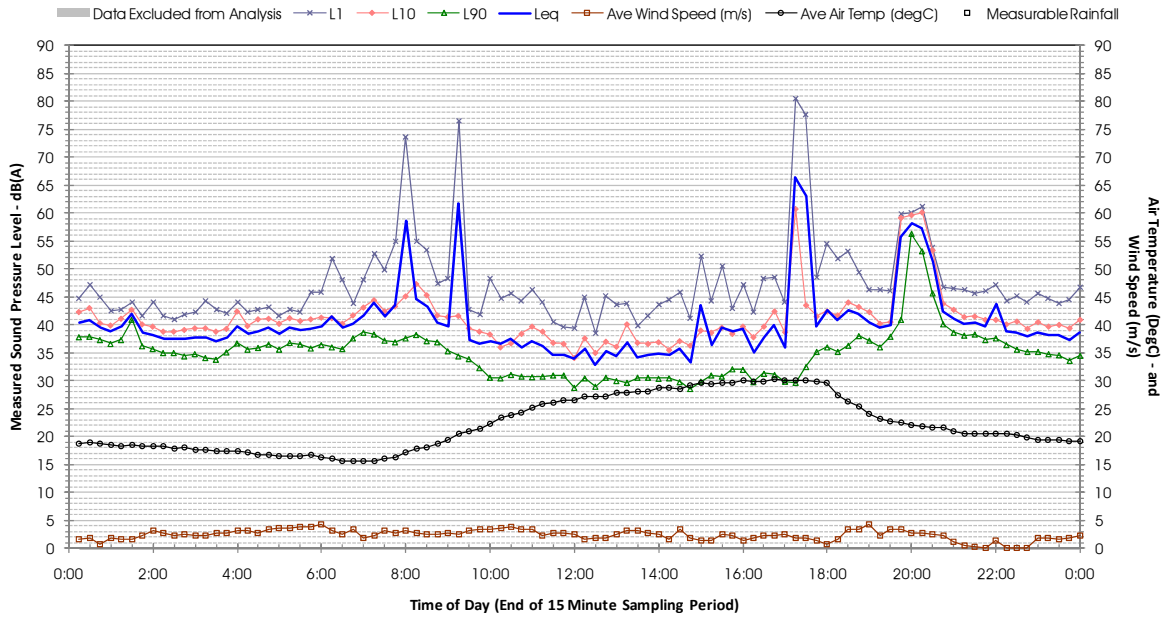

Profile of Noise Environment - Noise Monitoring Location 748 Friday 9 March 2012