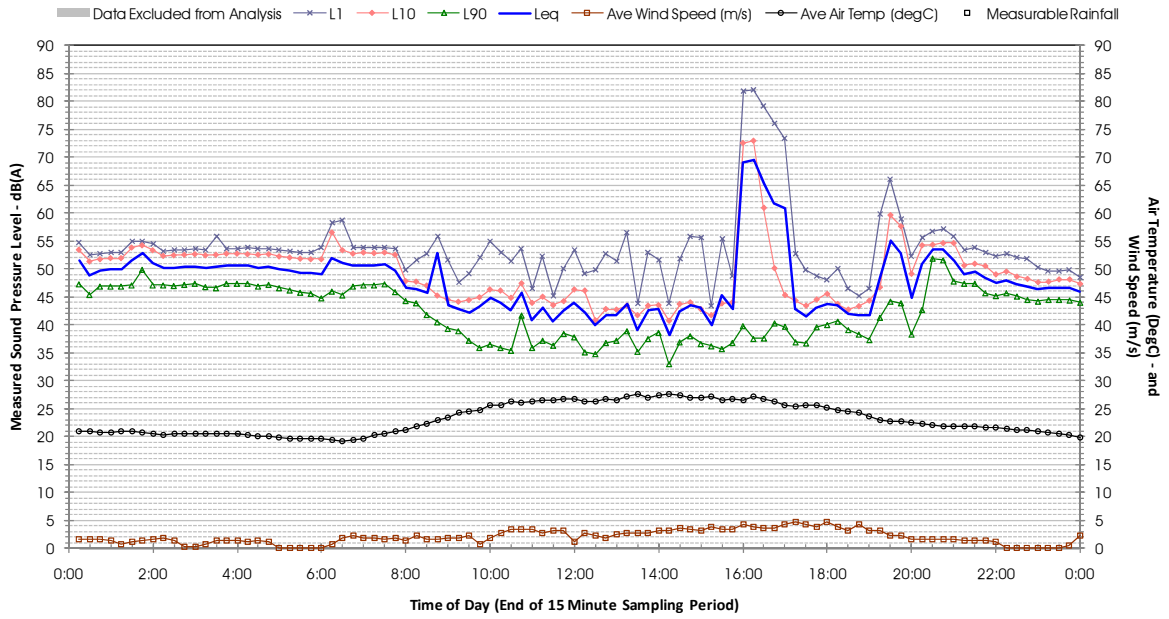

Profile of Noise Environment - Noise Monitoring Location 748 Sunday 26 February 2012