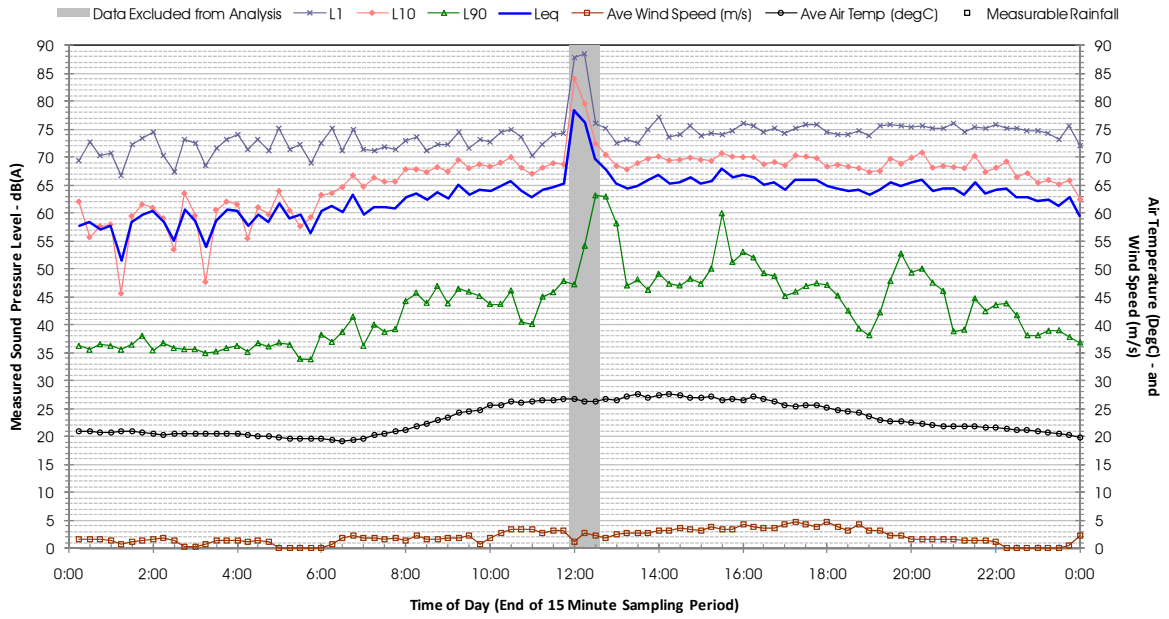

Profile of Noise Environment - Noise Monitoring Location 849 Sunday 26 February 2012