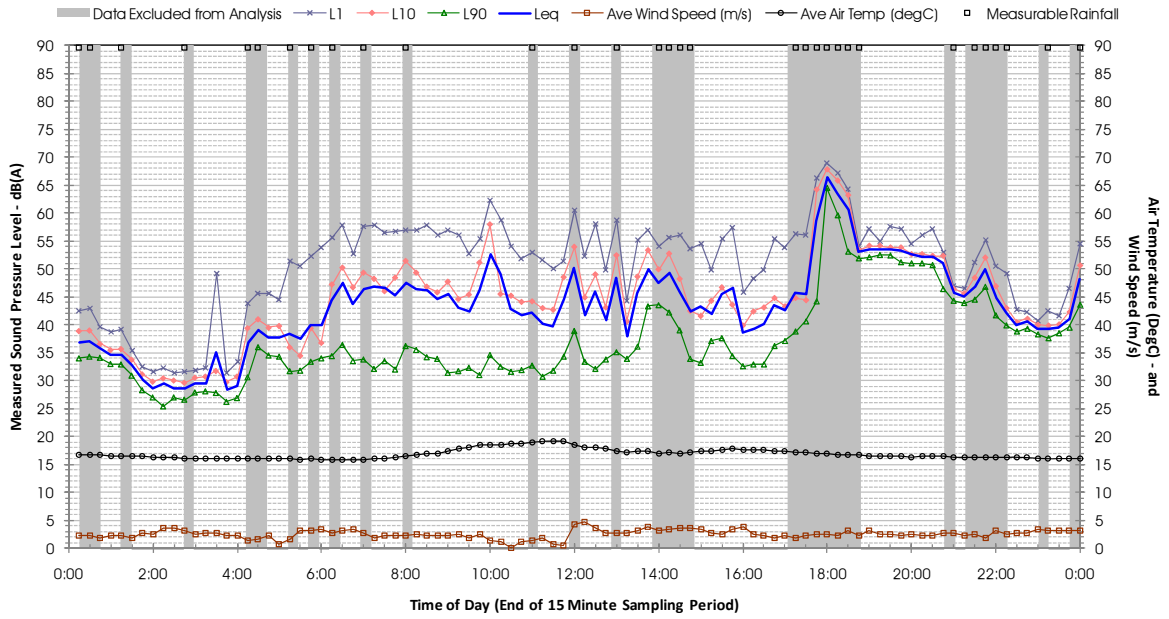

Profile of Noise Environment - Noise Monitoring Location 729 Saturday 28 April 2012