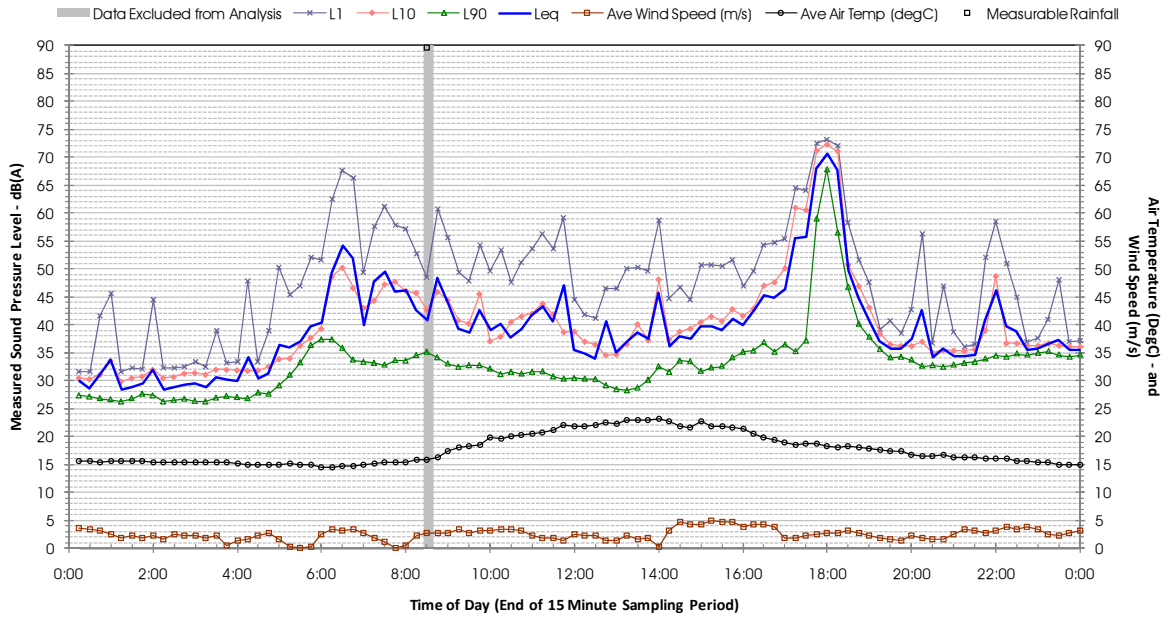

Profile of Noise Environment - Noise Monitoring Location 729 Friday 4 May 2012