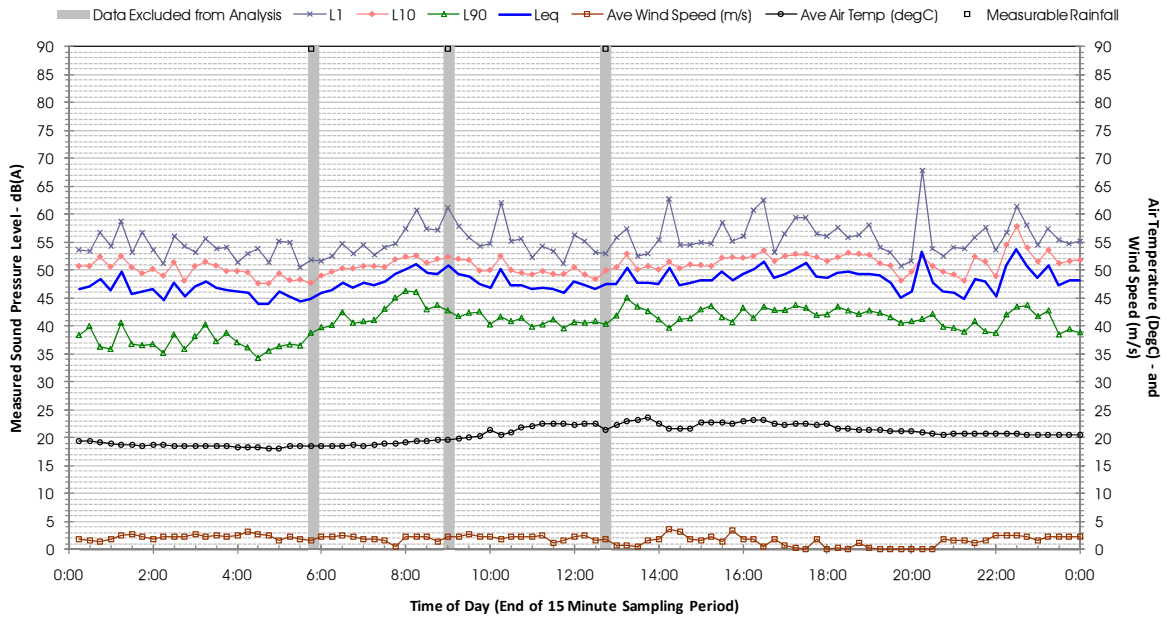

Profile of Noise Environment - Noise Monitoring Location 678 Wednesday 21 March 2012