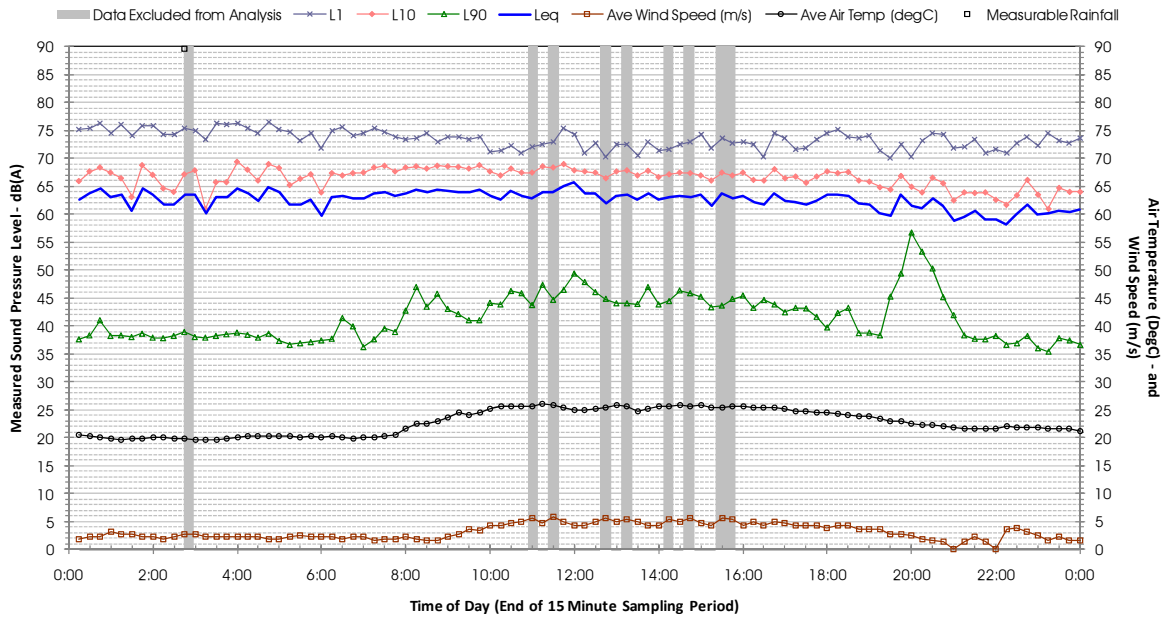

Profile of Noise Environment - Noise Monitoring Location 849 Saturday 25 February 2012