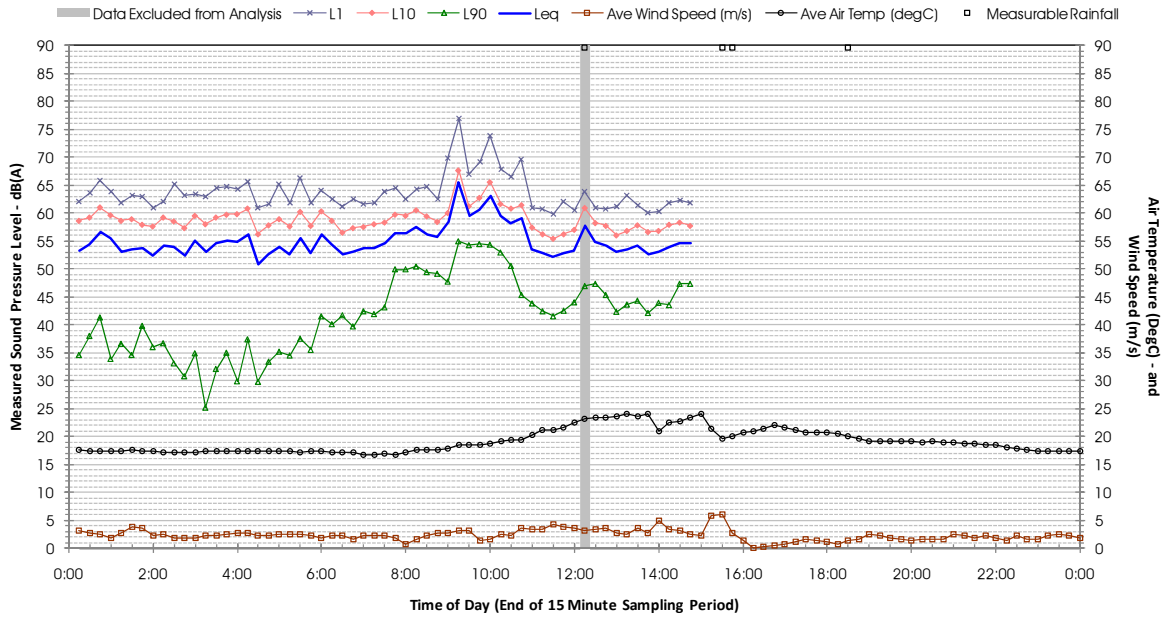

Profile of Noise Environment - Noise Monitoring Location 651 Wednesday 28 March 2012