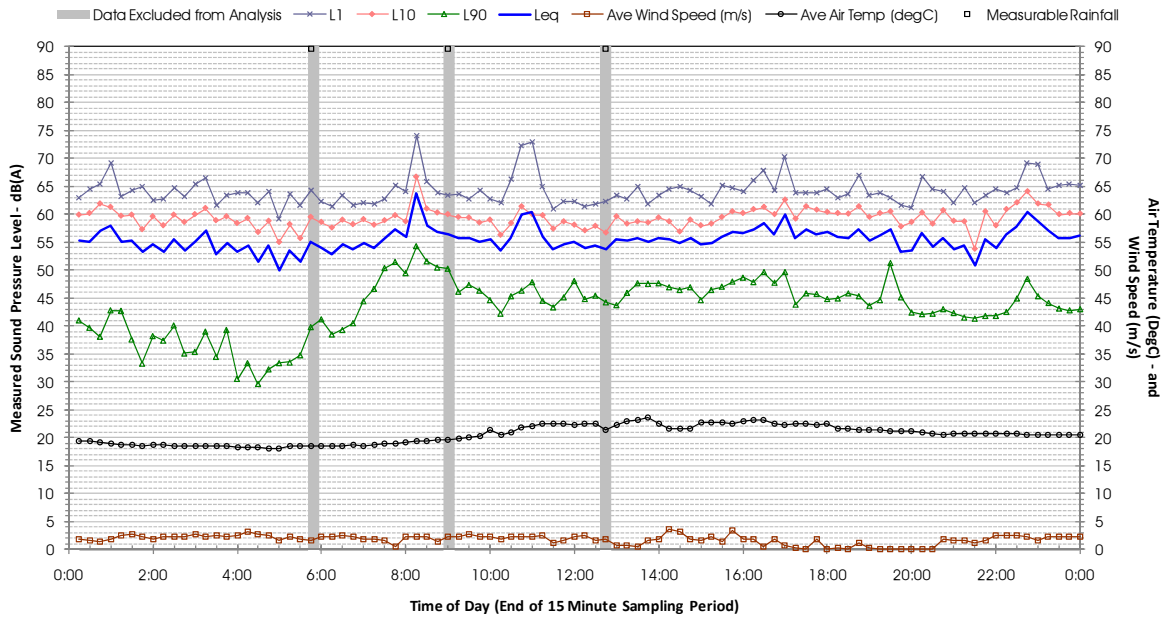

Profile of Noise Environment - Noise Monitoring Location 651 Wednesday 21 March 2012