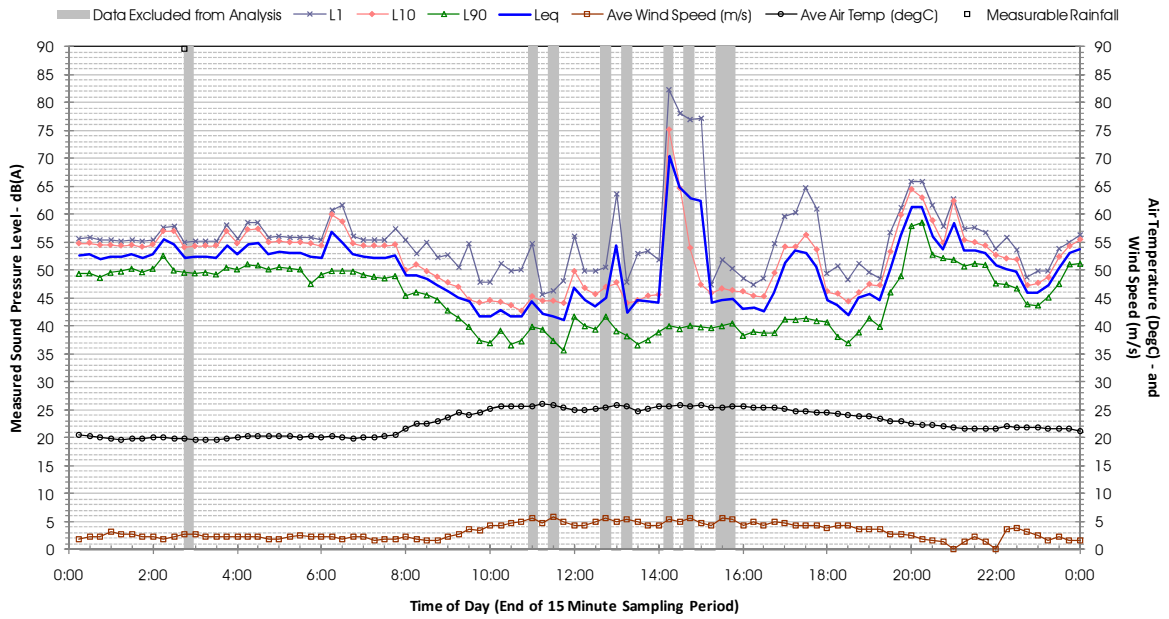

Profile of Noise Environment - Noise Monitoring Location 748 Saturday 25 February 2012