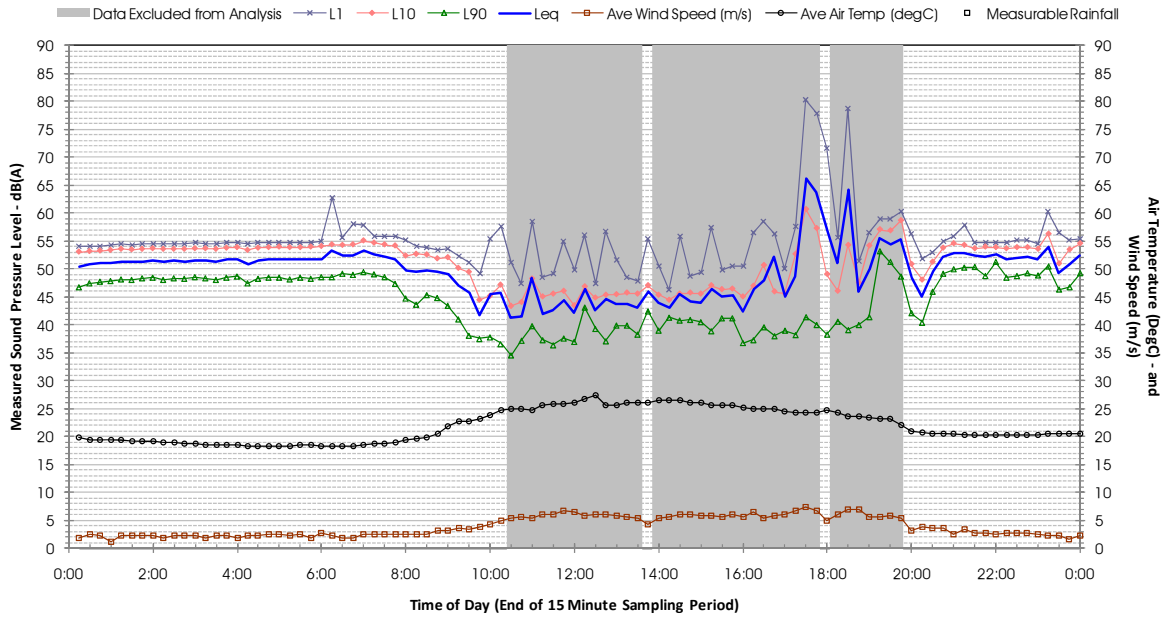

Profile of Noise Environment - Noise Monitoring Location 748 Friday 24 February 2012