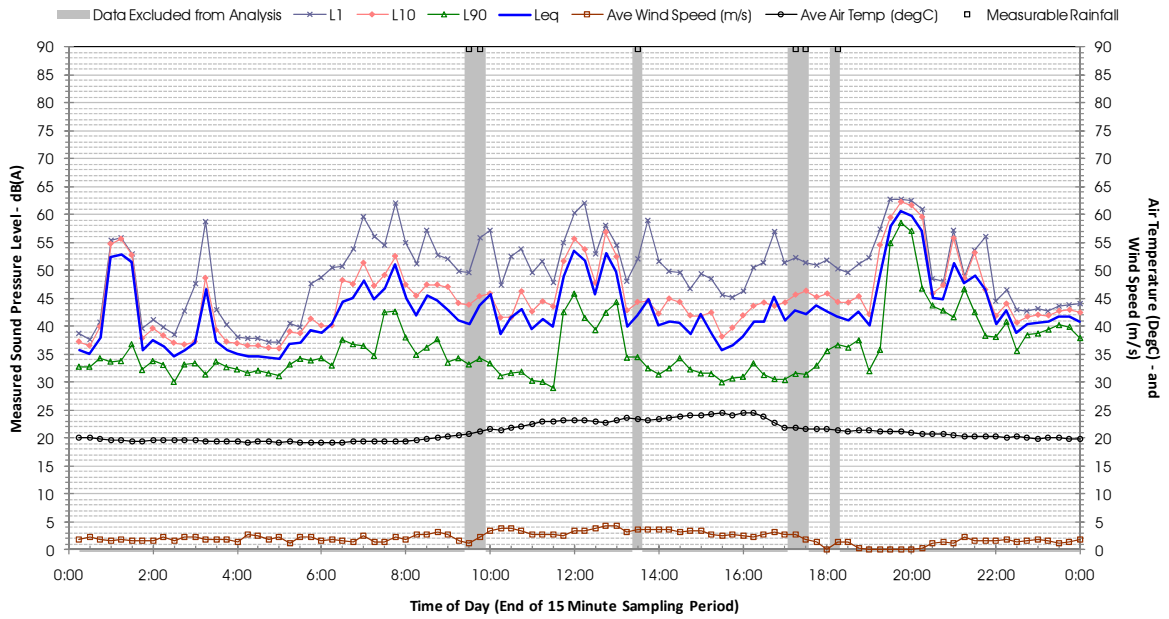

Profile of Noise Environment - Noise Monitoring Location 703 Thursday 15 March 2012