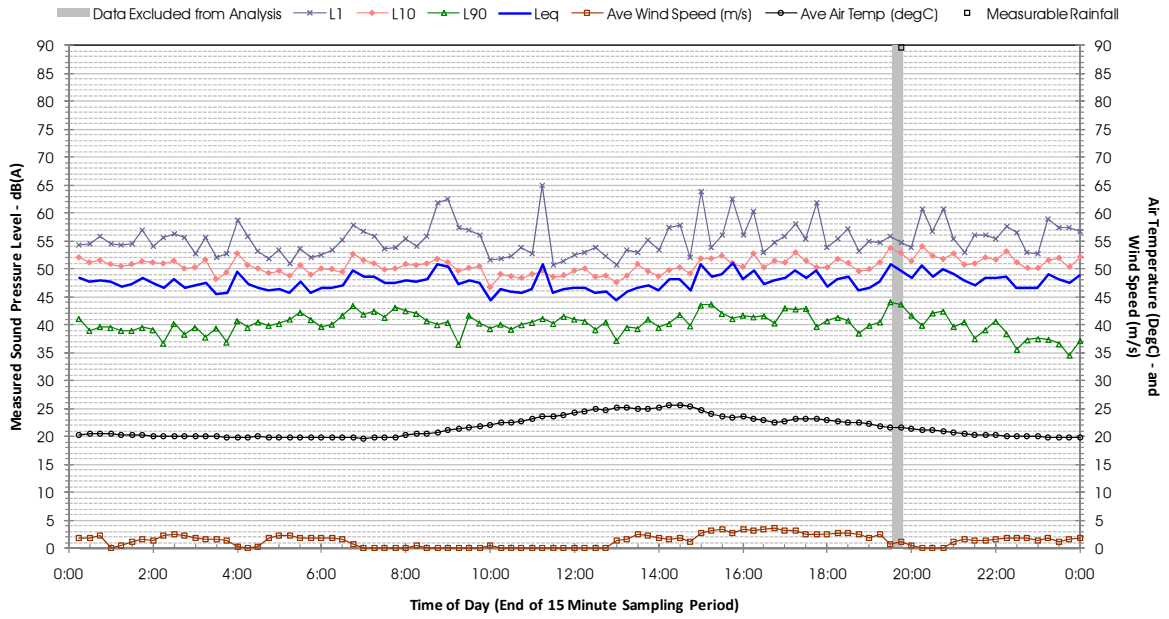

Profile of Noise Environment - Noise Monitoring Location 678 Thursday 22 March 2012