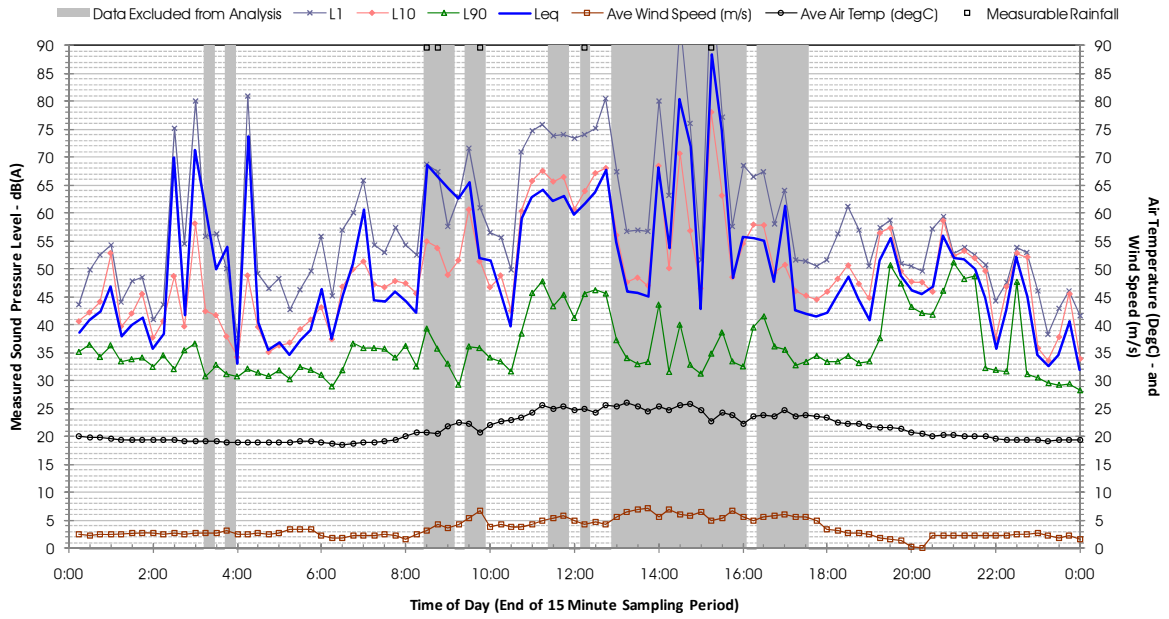

Profile of Noise Environment - Noise Monitoring Location 703 Tuesday 20 March 2012