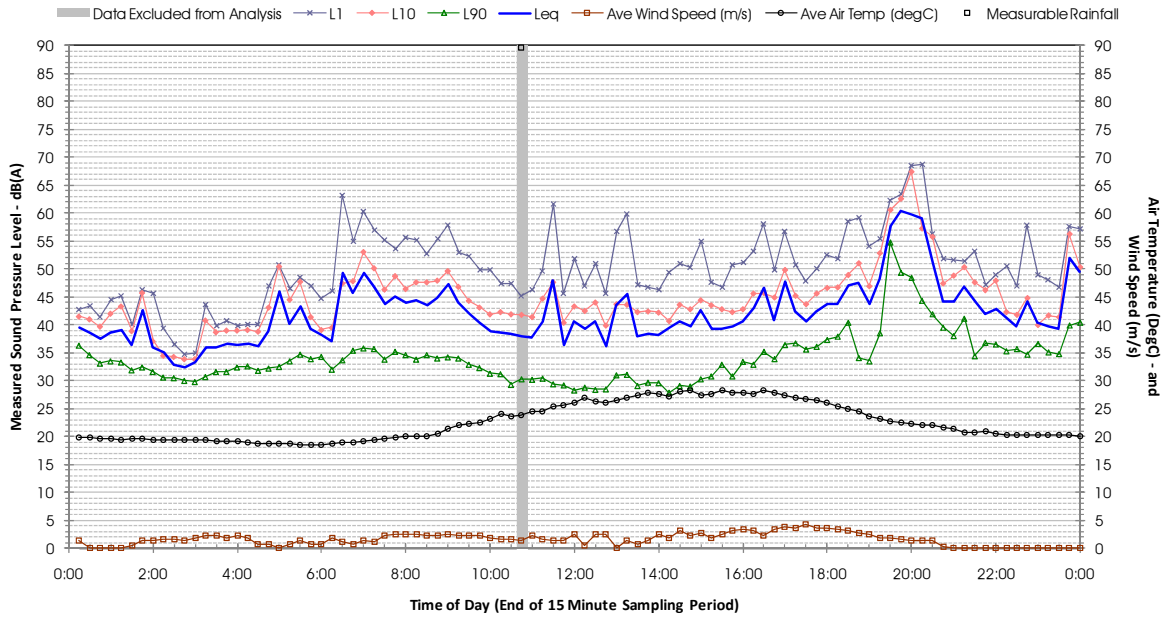

Profile of Noise Environment - Noise Monitoring Location 703 Friday 16 March 2012