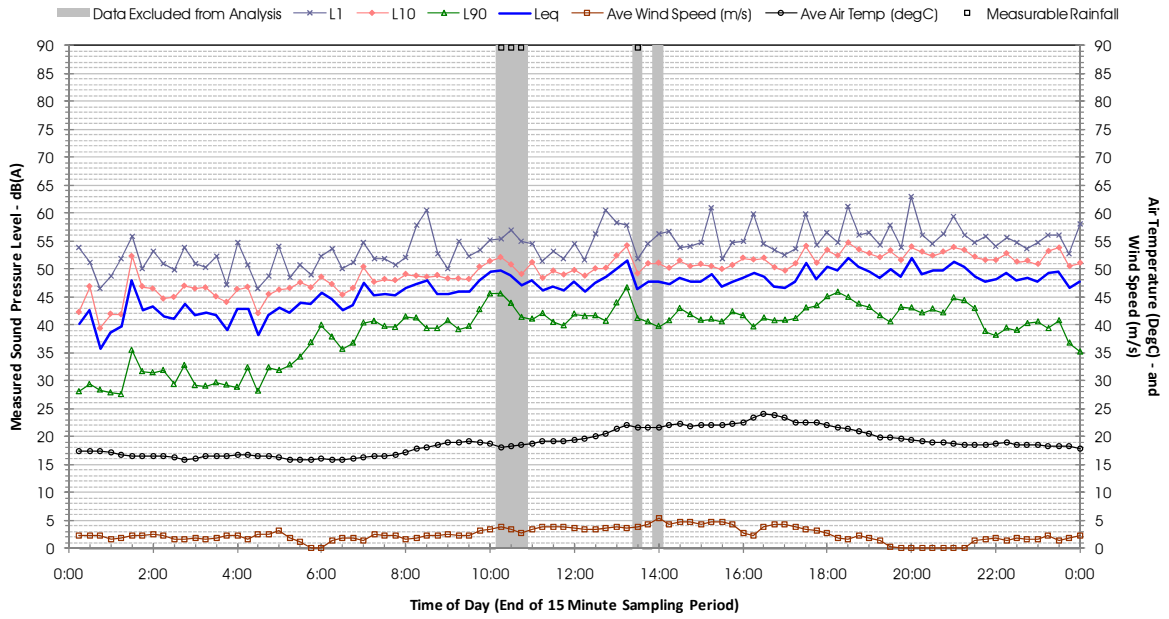

Profile of Noise Environment - Noise Monitoring Location 678 Monday 26 March 2012