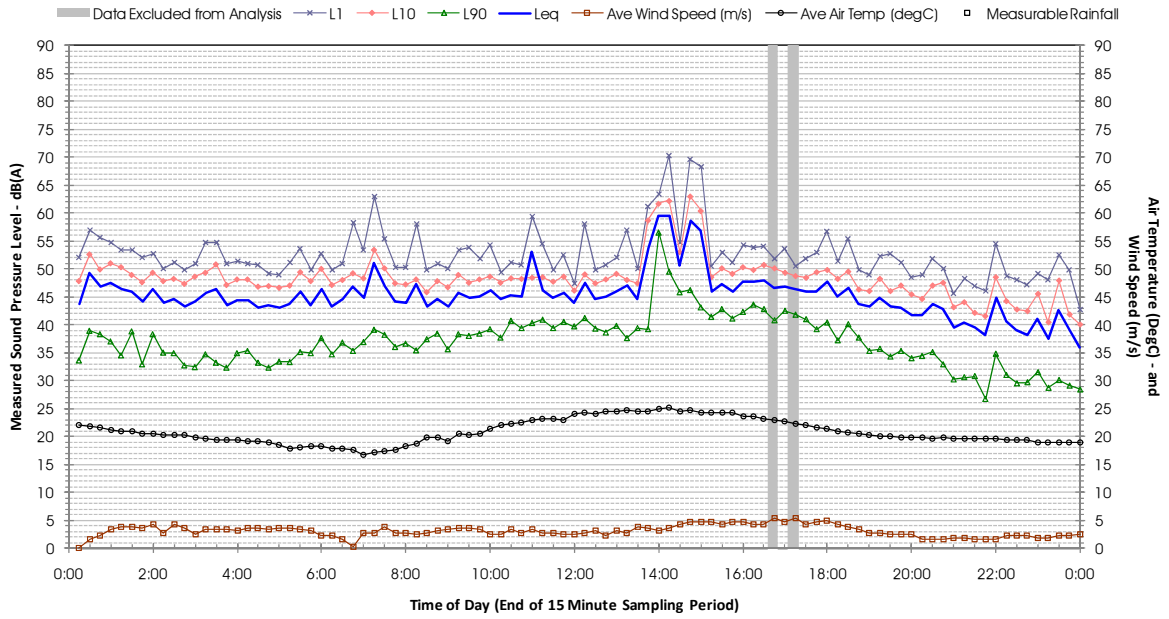

Profile of Noise Environment - Noise Monitoring Location 678 Saturday 24 March 2012