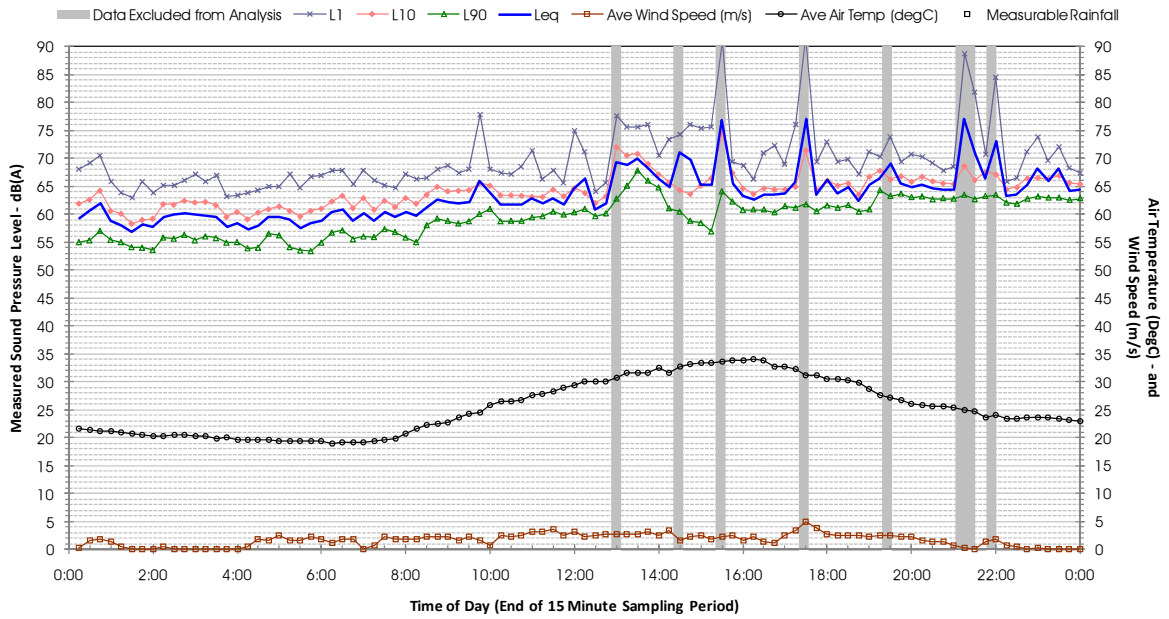

Profile of Noise Environment - Noise Monitoring Location 842 Wednesday 29 February 2012