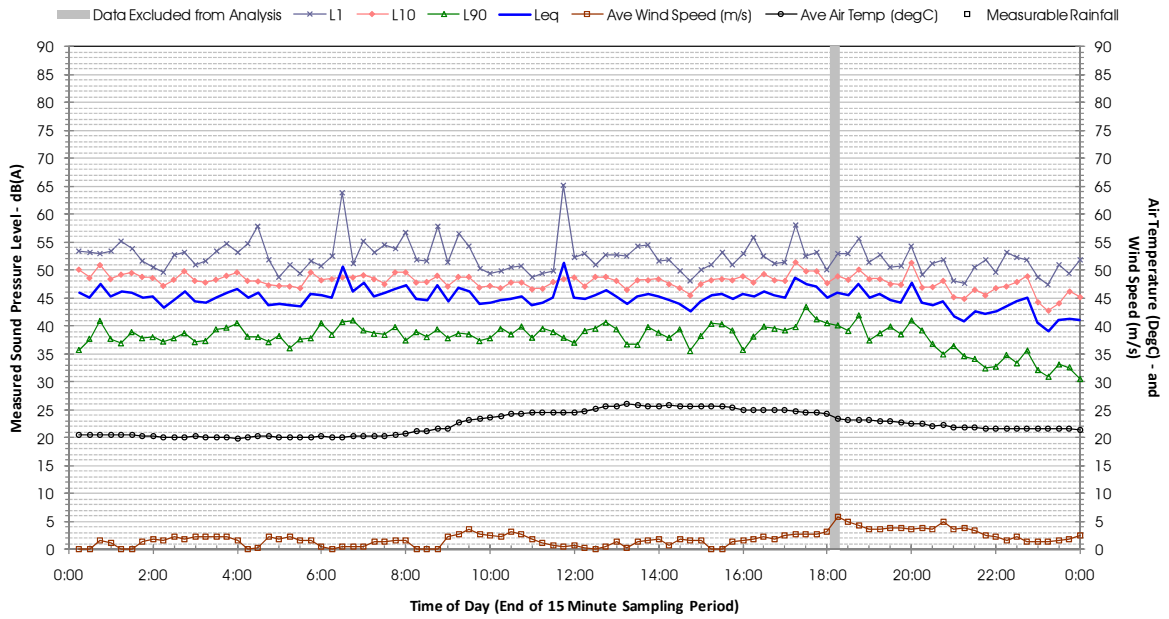

Profile of Noise Environment - Noise Monitoring Location 678 Saturday 17 March 2012