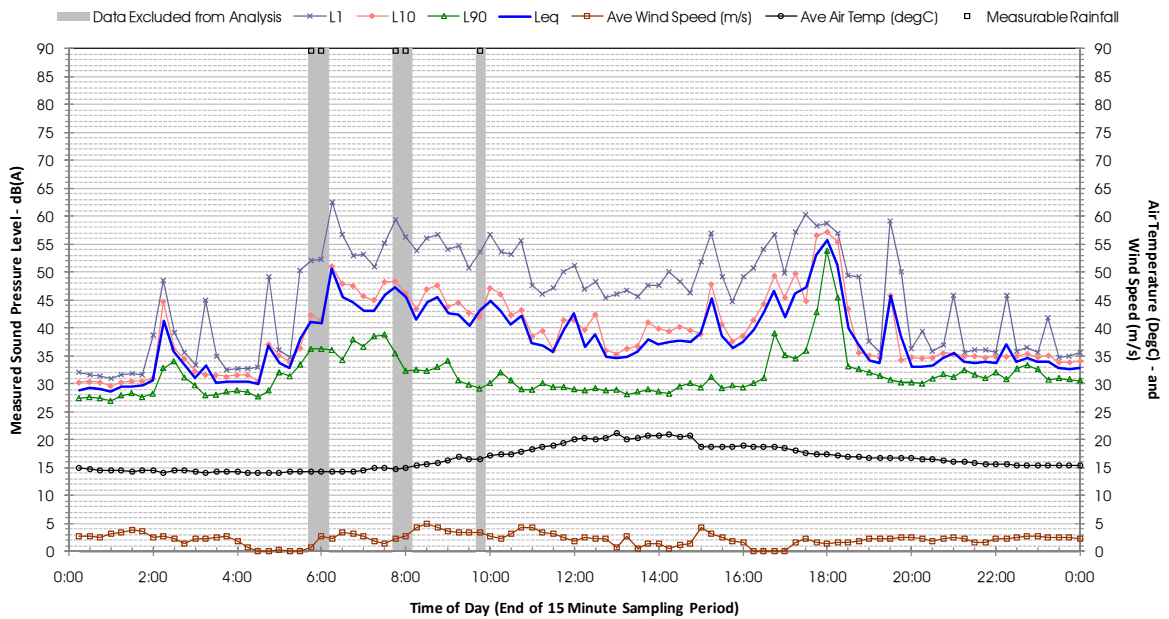

Profile of Noise Environment - Noise Monitoring Location 729 Tuesday 1 May 2012