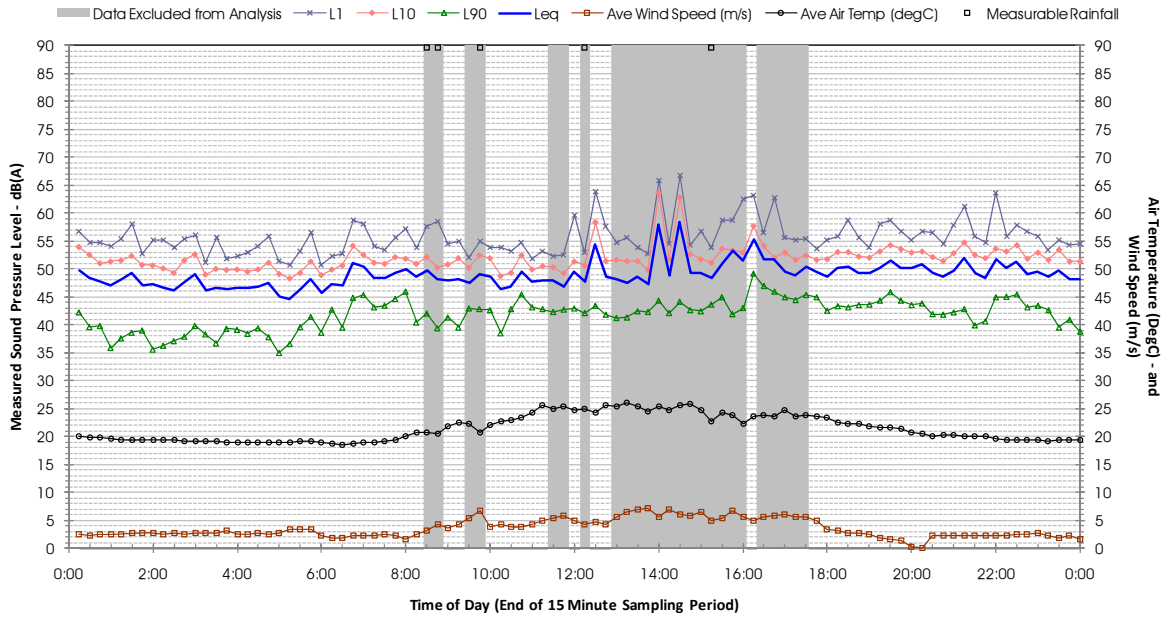

Profile of Noise Environment - Noise Monitoring Location 678 Tuesday 20 March 2012