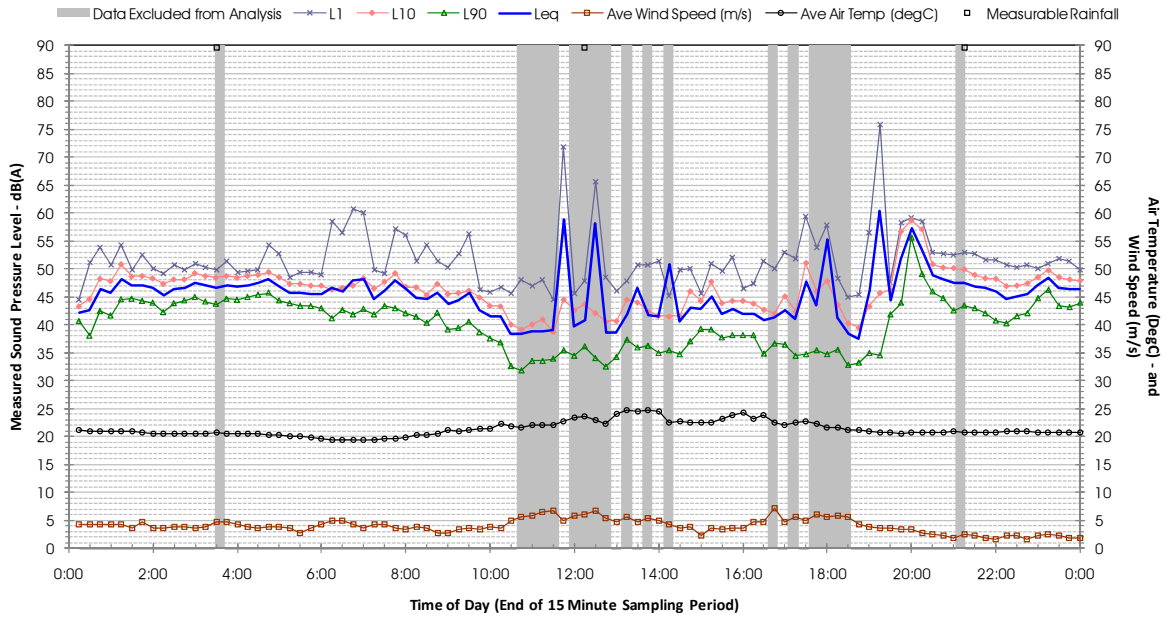

Profile of Noise Environment - Noise Monitoring Location 748 Saturday 3 March 2012