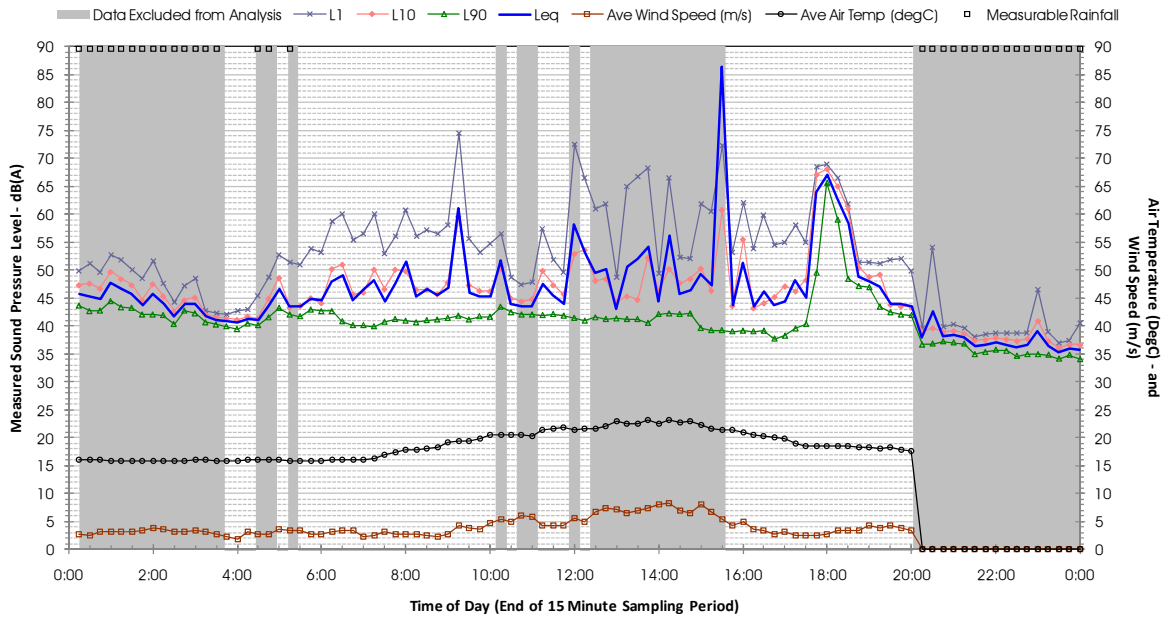

Profile of Noise Environment - Noise Monitoring Location 729 Sunday 29 April 2012