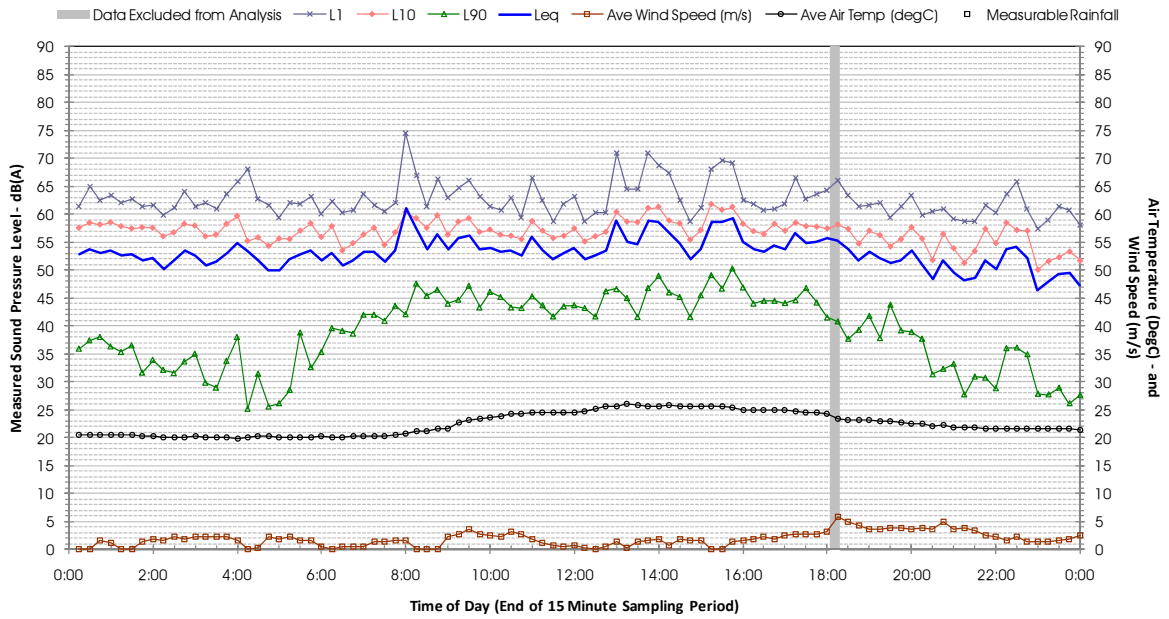

Profile of Noise Environment - Noise Monitoring Location 651 Saturday 17 March 2012