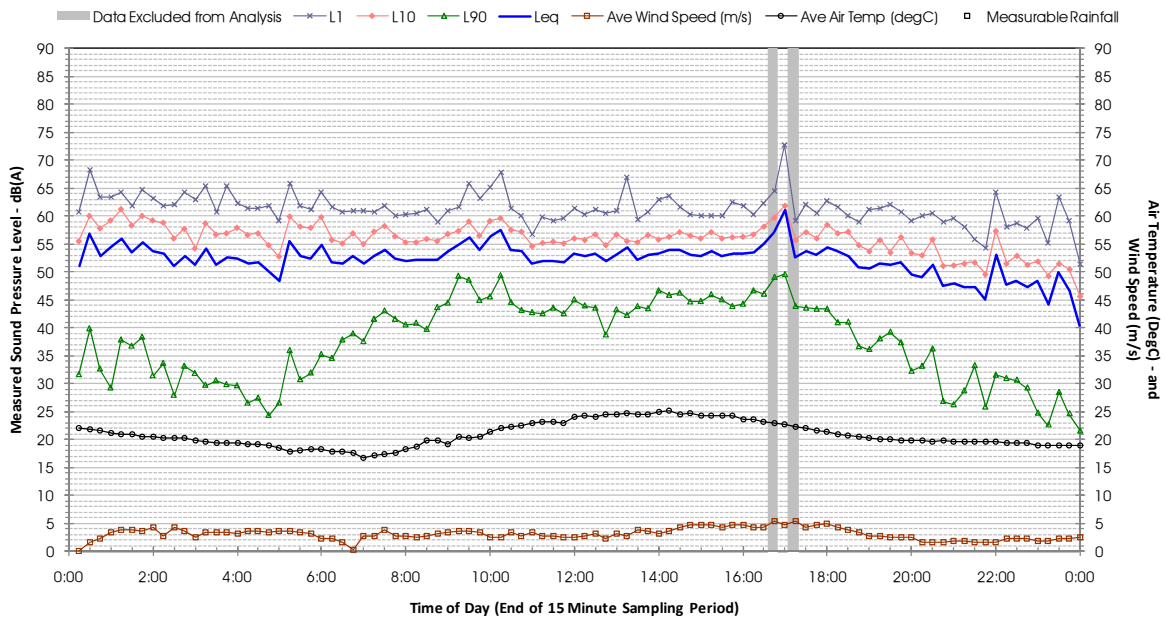

Profile of Noise Environment - Noise Monitoring Location 651 Saturday 24 March 2012