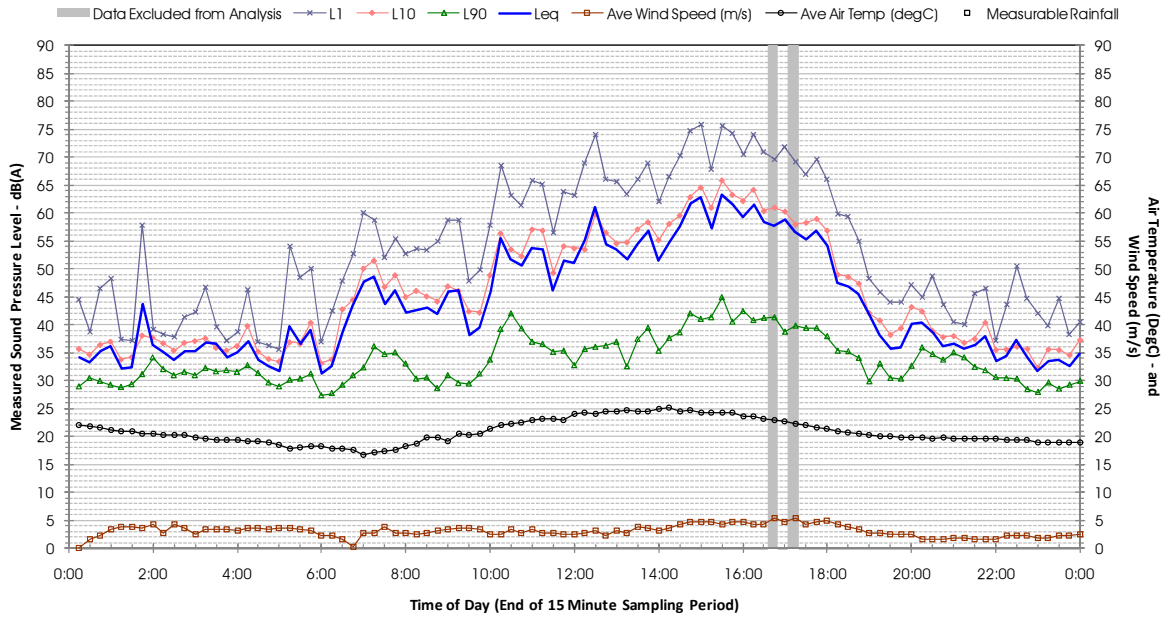

Profile of Noise Environment - Noise Monitoring Location 703 Saturday 24 March 2012