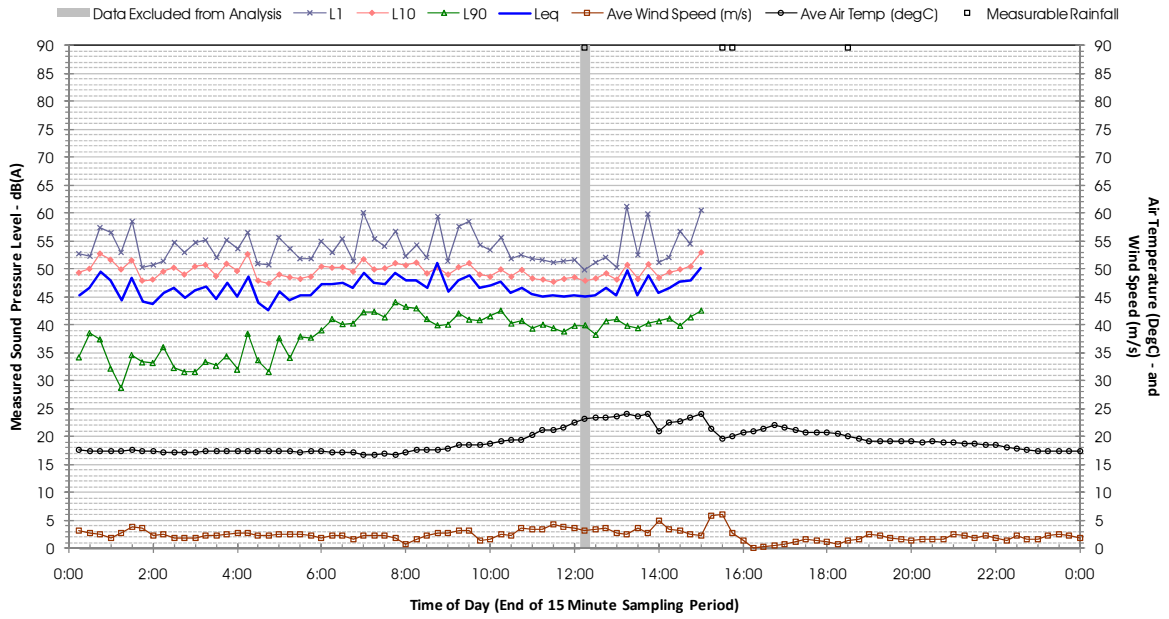

Profile of Noise Environment - Noise Monitoring Location 678 Wednesday 28 March 2012