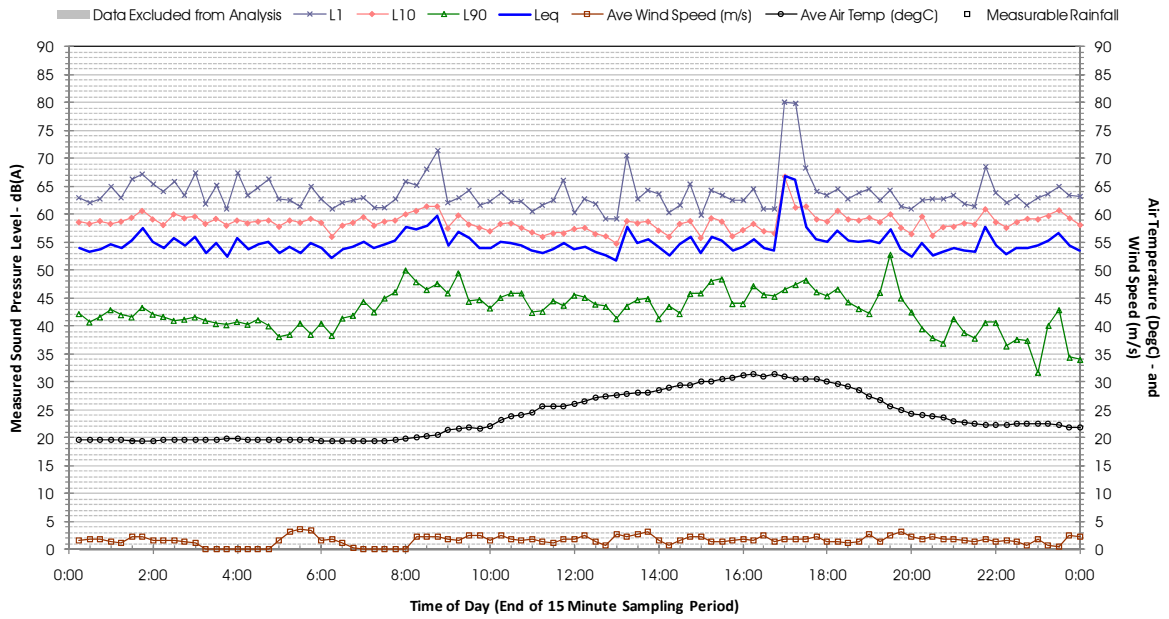

Profile of Noise Environment - Noise Monitoring Location 651 Friday 23 March 2012