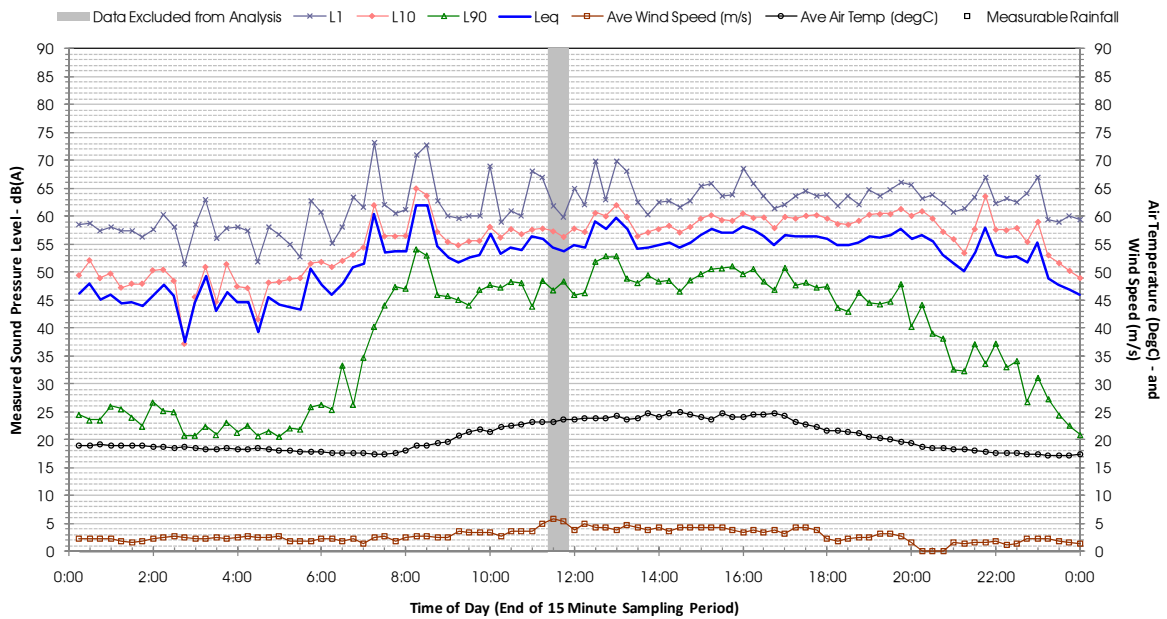

Profile of Noise Environment - Noise Monitoring Location 651 Sunday 25 March 2012