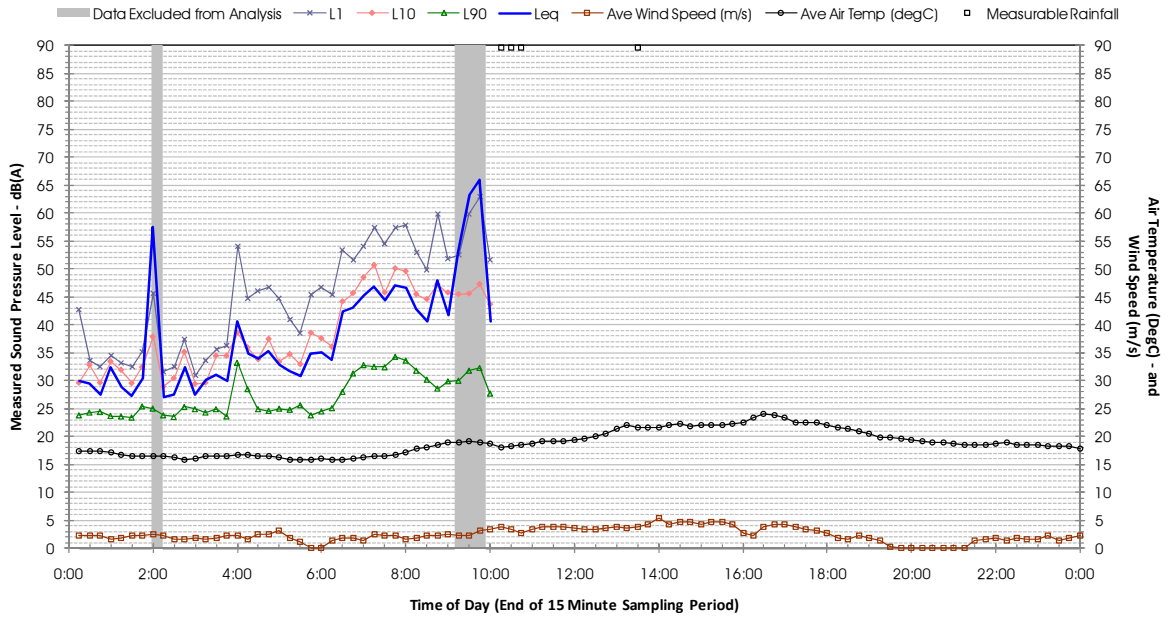

Profile of Noise Environment - Noise Monitoring Location 703

Monday 26 March 2012