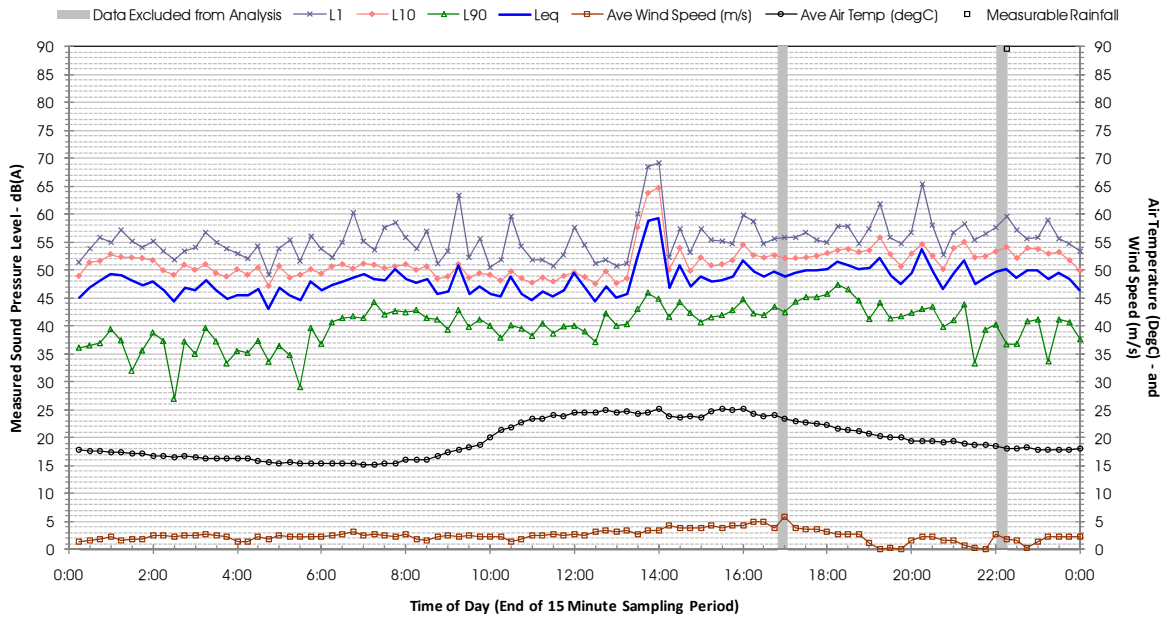

Profile of Noise Environment - Noise Monitoring Location 678 Tuesday 27 March 2012