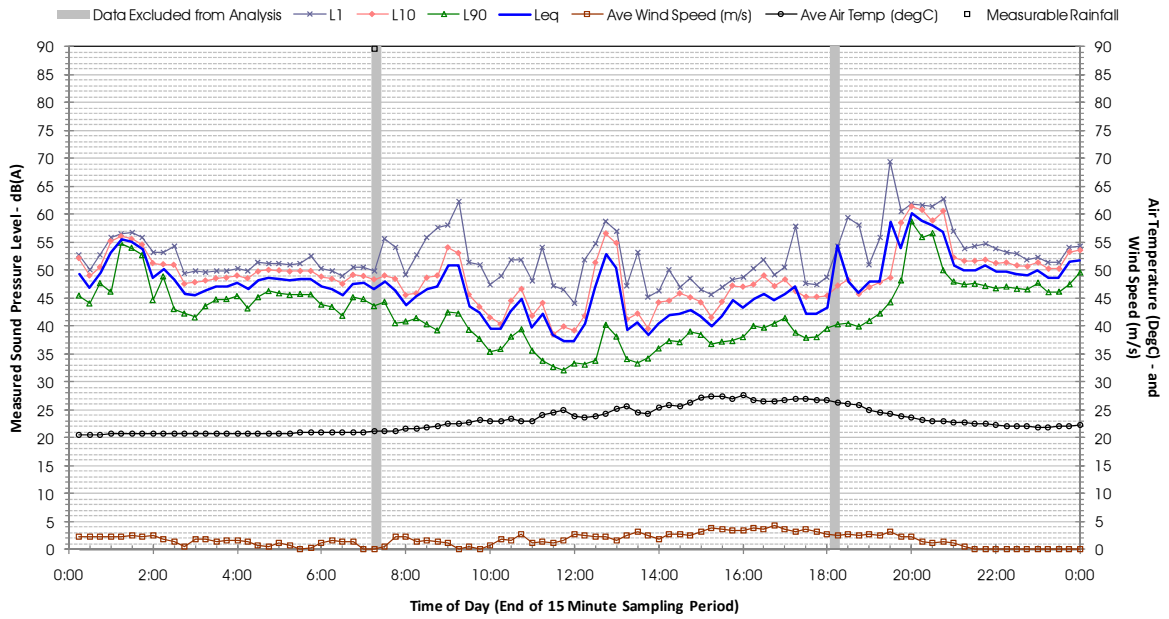

Profile of Noise Environment - Noise Monitoring Location 748 Sunday 4 March 2012