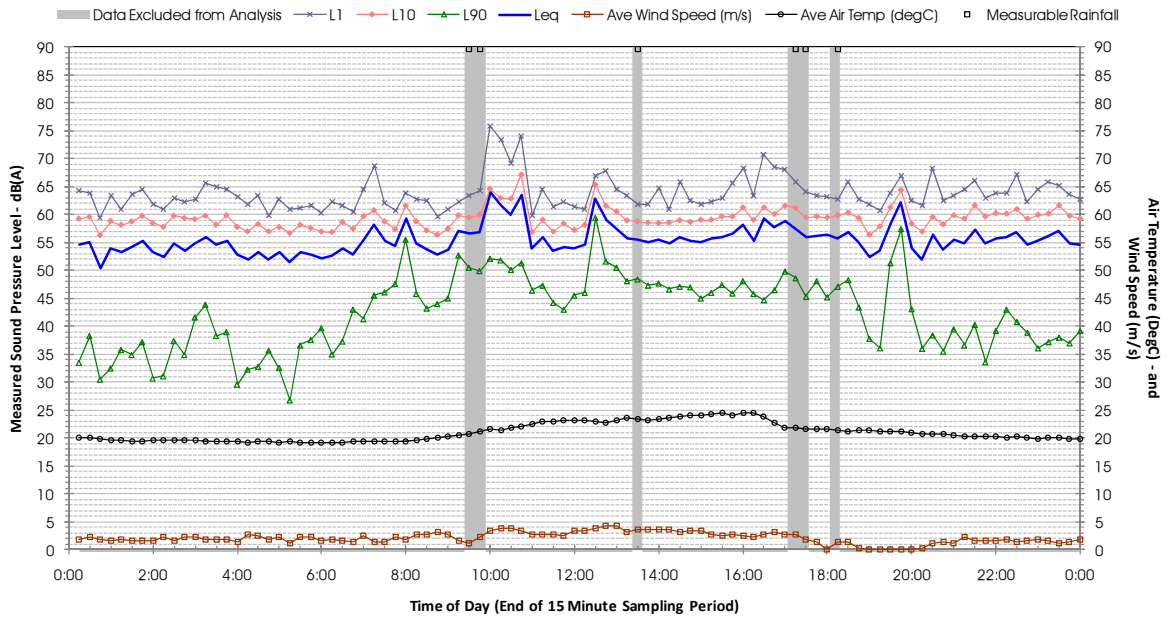

Profile of Noise Environment - Noise Monitoring Location 651 Thursday 15 March 2012