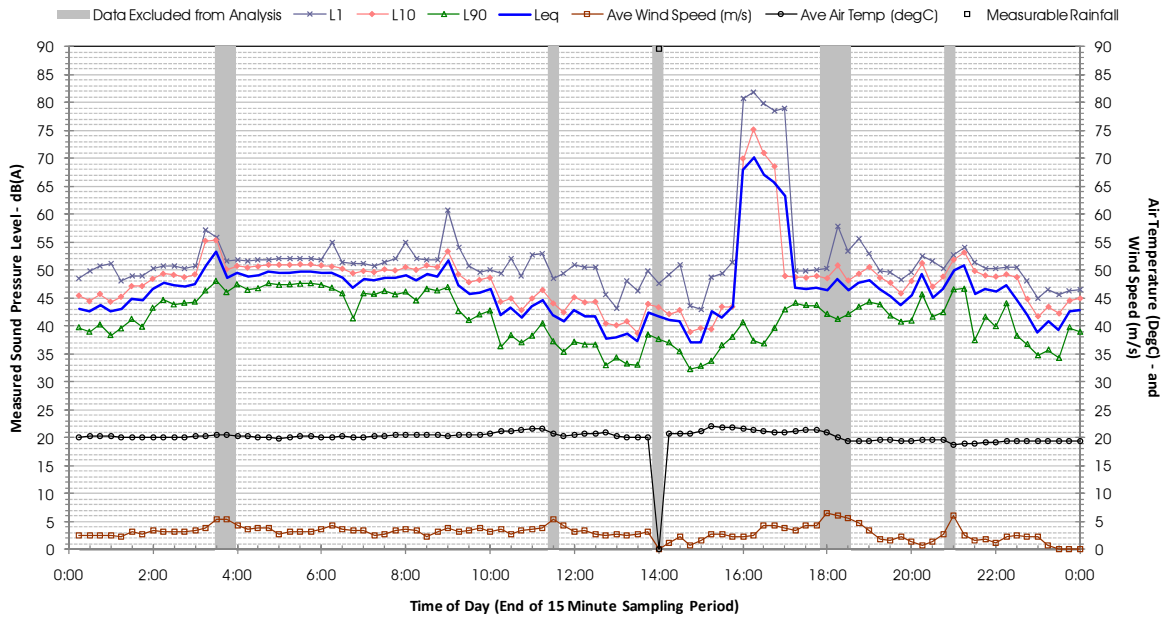

Profile of Noise Environment - Noise Monitoring Location 748 Tuesday 6 March 2012