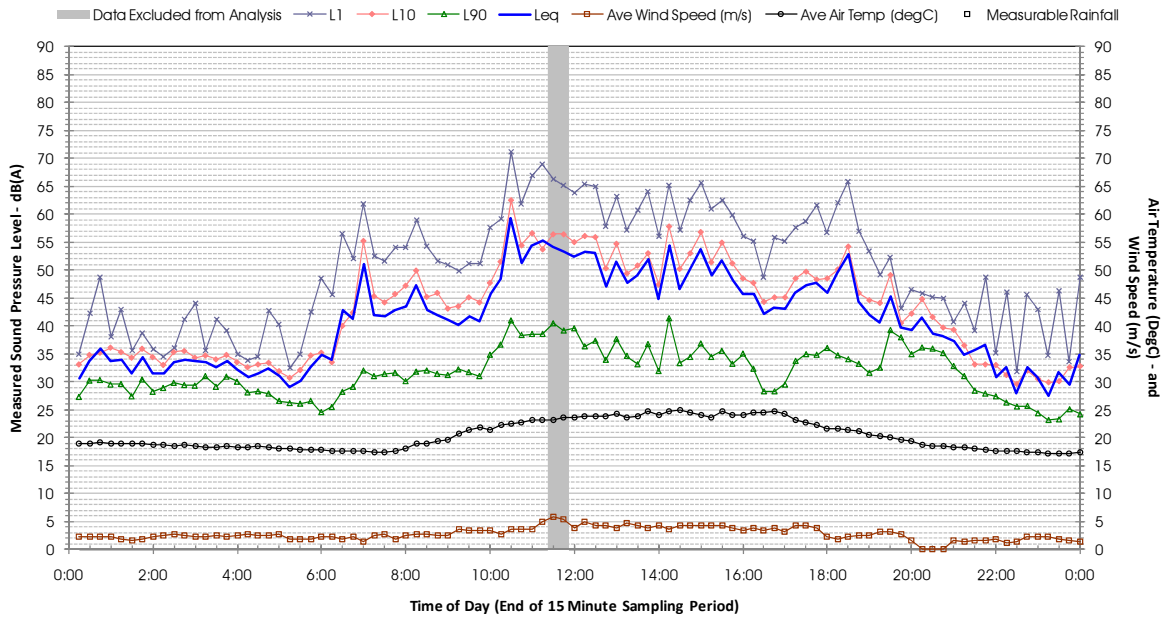

Profile of Noise Environment - Noise Monitoring Location 703 Sunday 25 March 2012