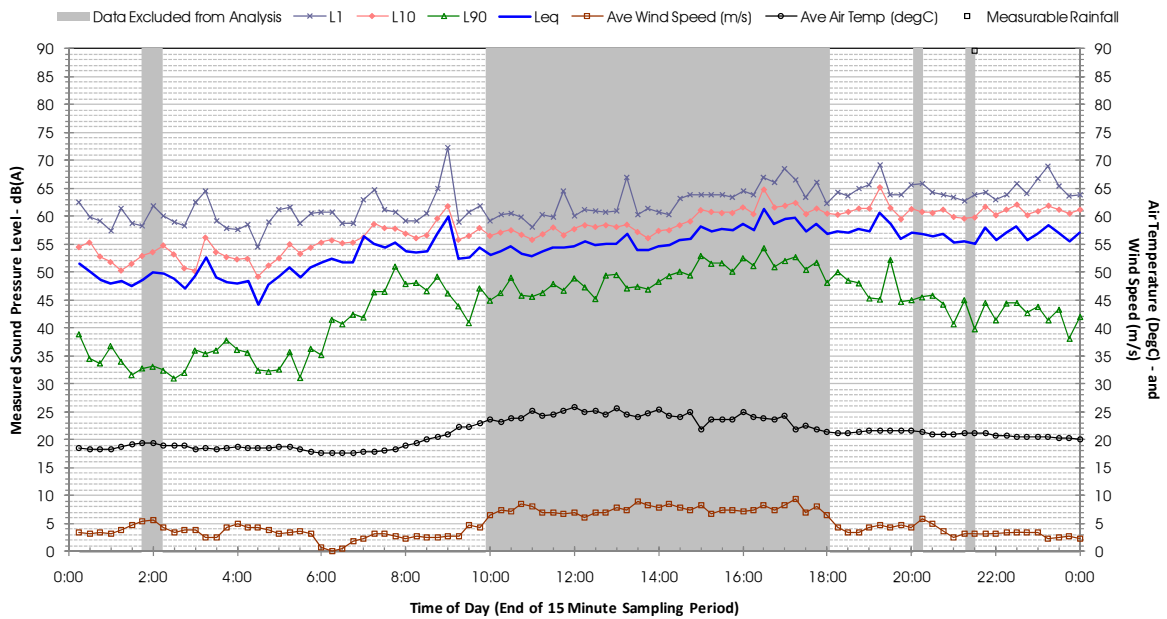

Profile of Noise Environment - Noise Monitoring Location 651 Monday 19 March 2012