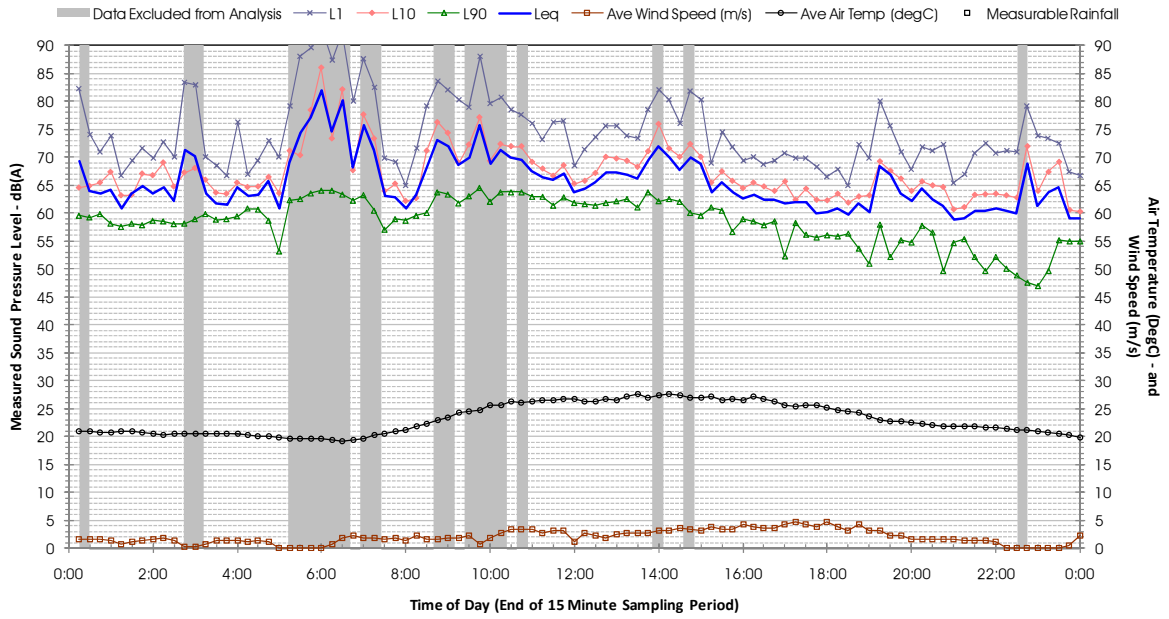

Profile of Noise Environment - Noise Monitoring Location 842 Sunday 26 February 2012