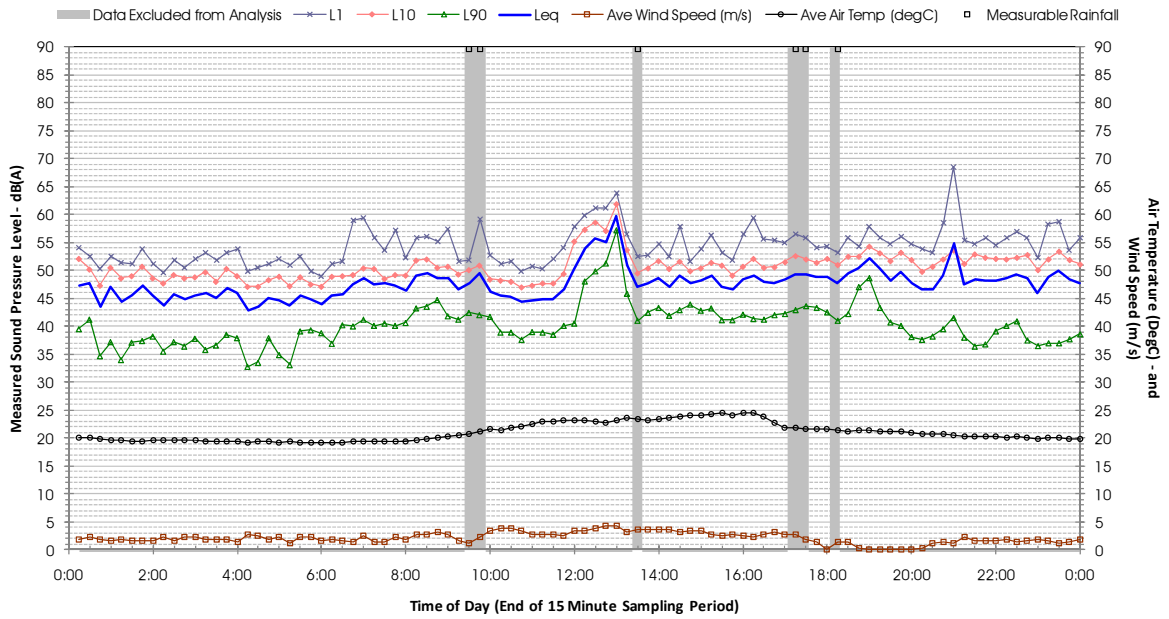

Profile of Noise Environment - Noise Monitoring Location 678 Thursday 15 March 2012