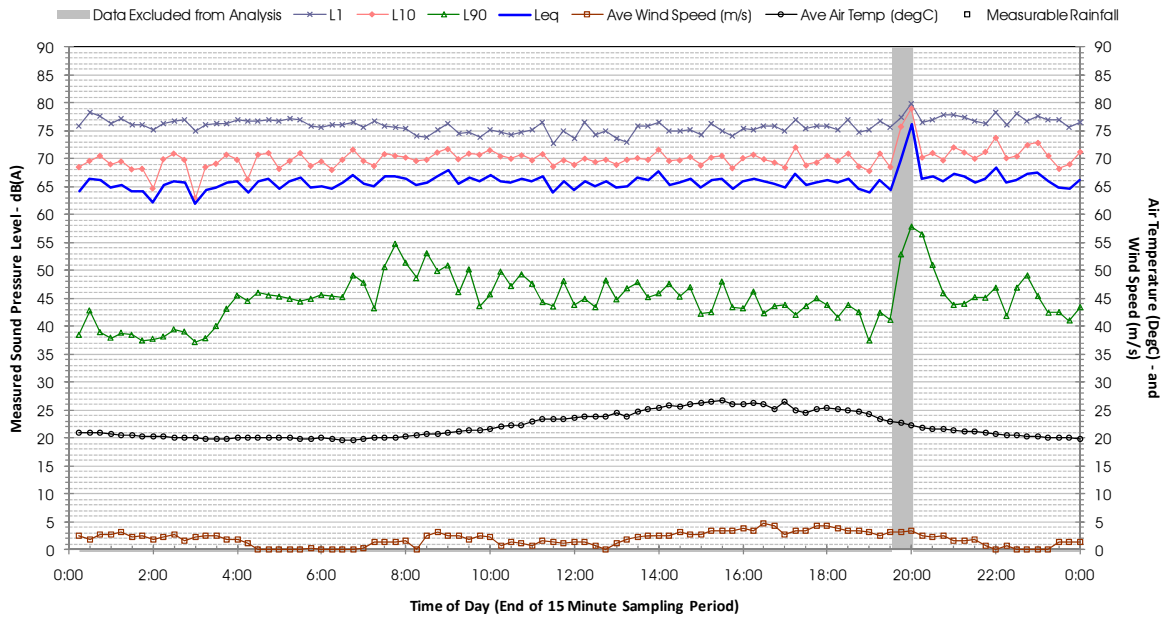

Profile of Noise Environment - Noise Monitoring Location 849 Thursday 23 February 2012