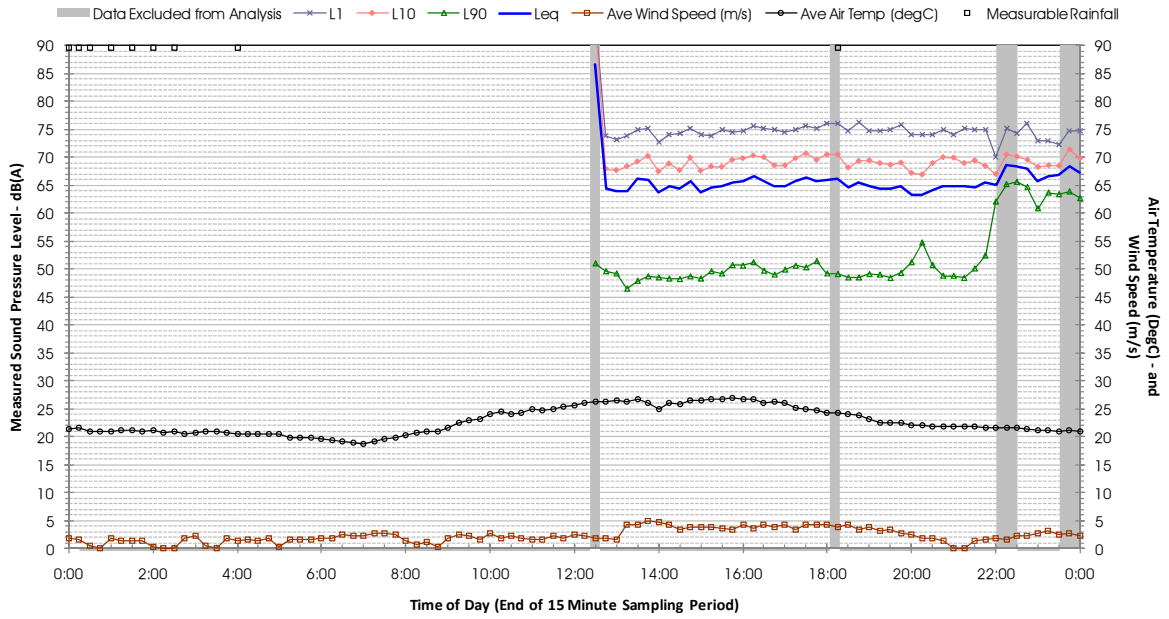

Profile of Noise Environment - Noise Monitoring Location 842 Wednesday 22 February 2012