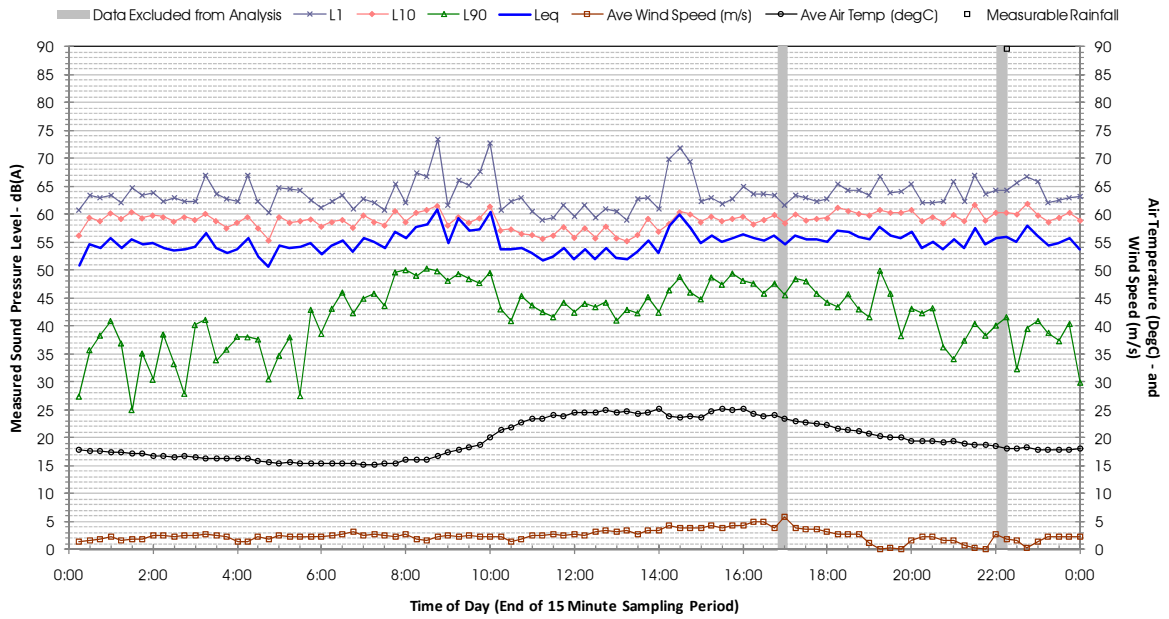

Profile of Noise Environment - Noise Monitoring Location 651 Tuesday 27 March 2012