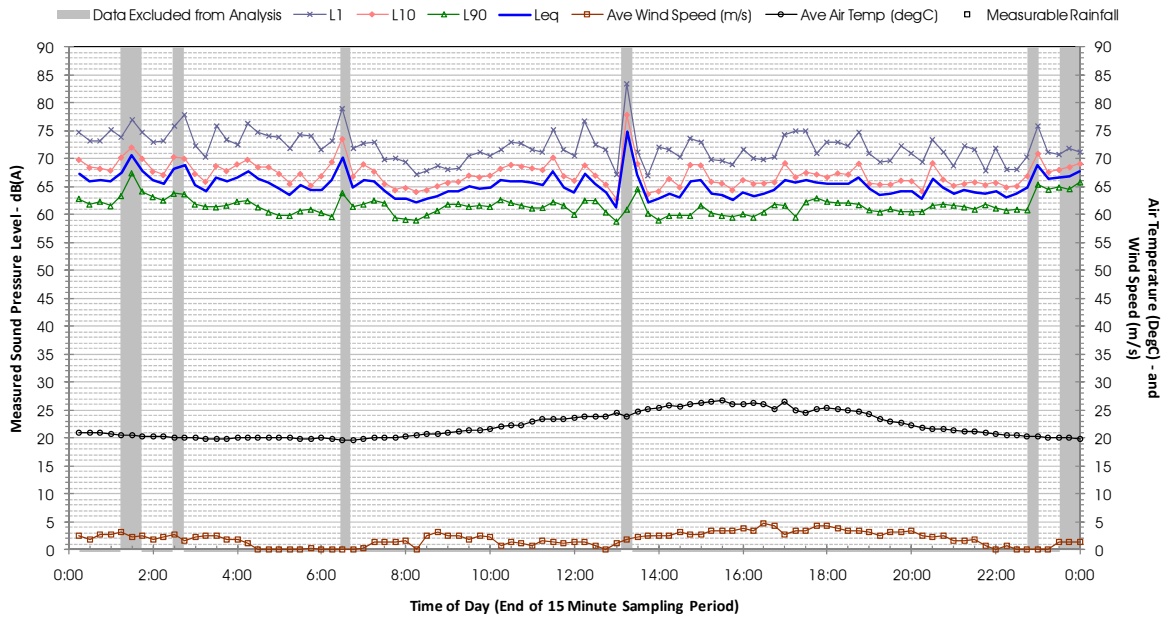

Profile of Noise Environment - Noise Monitoring Location 842 Thursday 23 February 2012