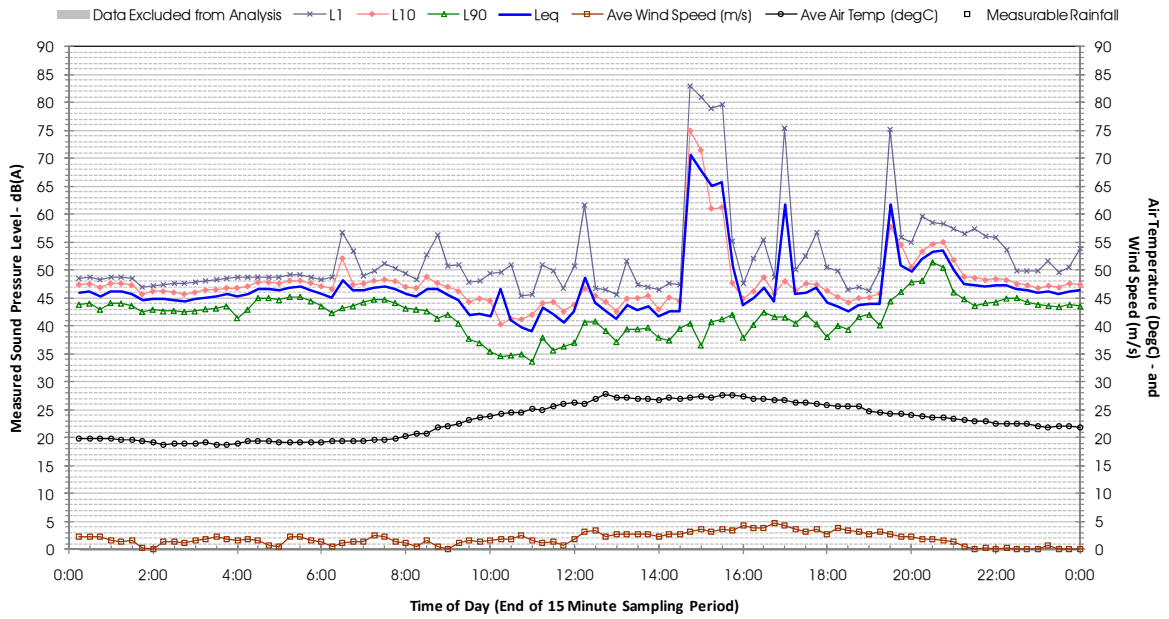

Profile of Noise Environment - Noise Monitoring Location 748 Monday 27 February 2012