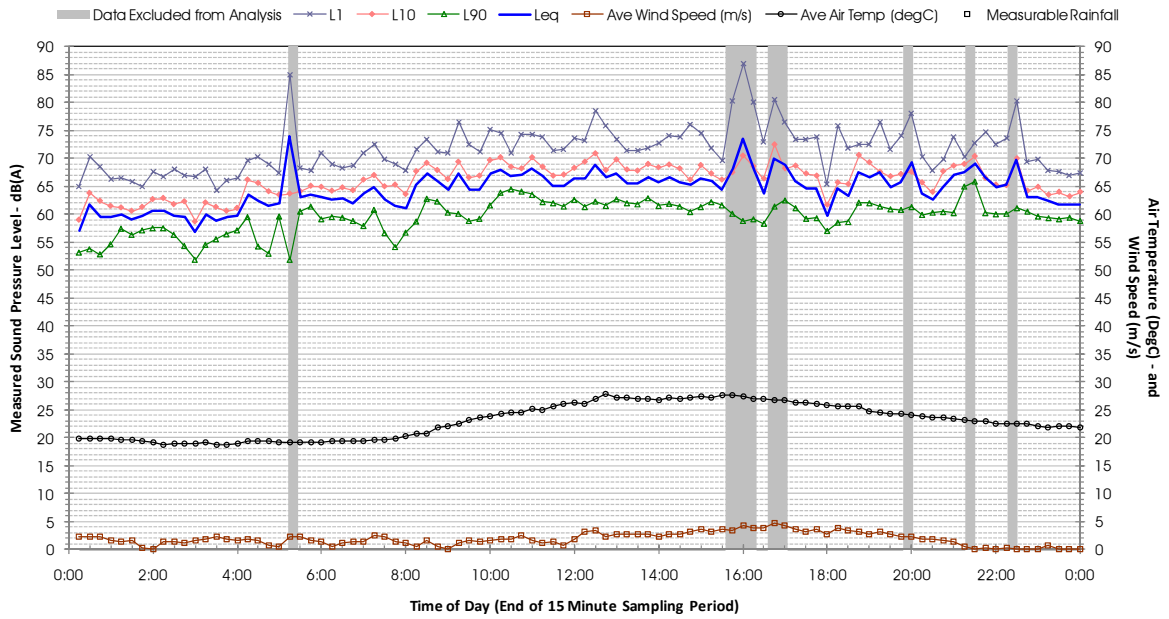

Profile of Noise Environment - Noise Monitoring Location 842 Monday 27 February 2012