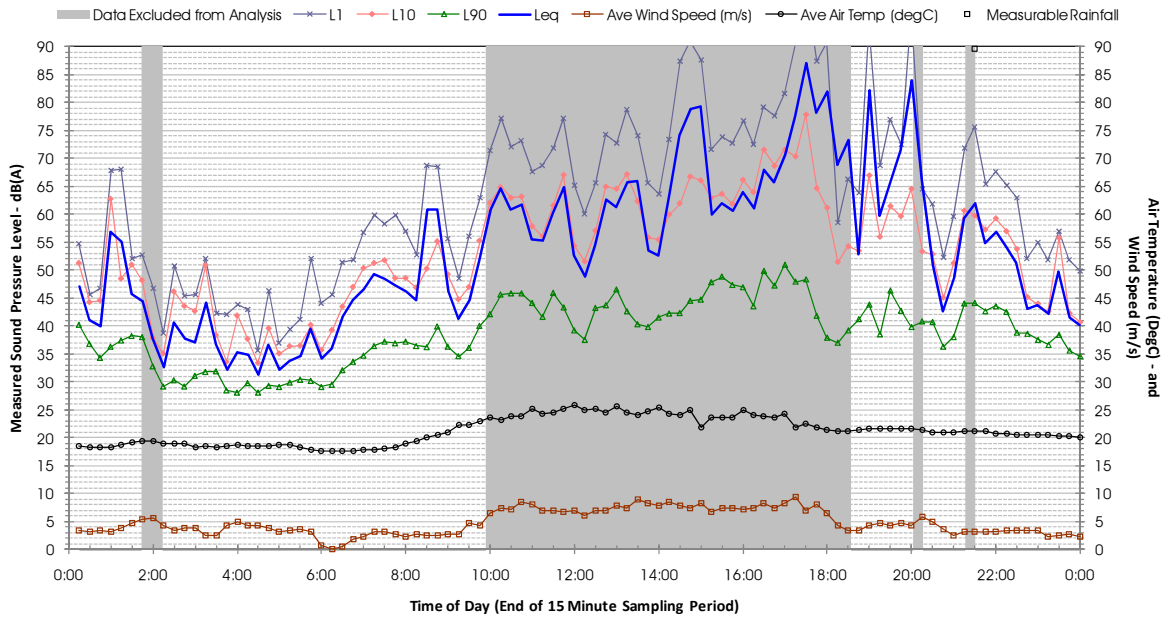

Profile of Noise Environment - Noise Monitoring Location 703 Monday 19 March 2012