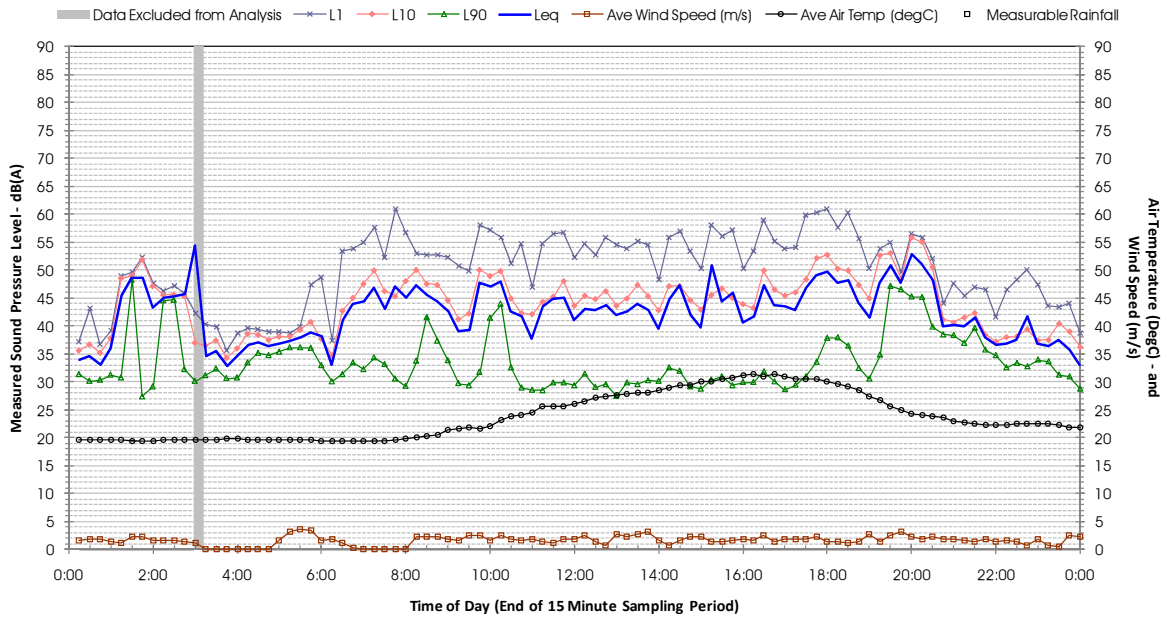

Profile of Noise Environment - Noise Monitoring Location 703 Friday 23 March 2012