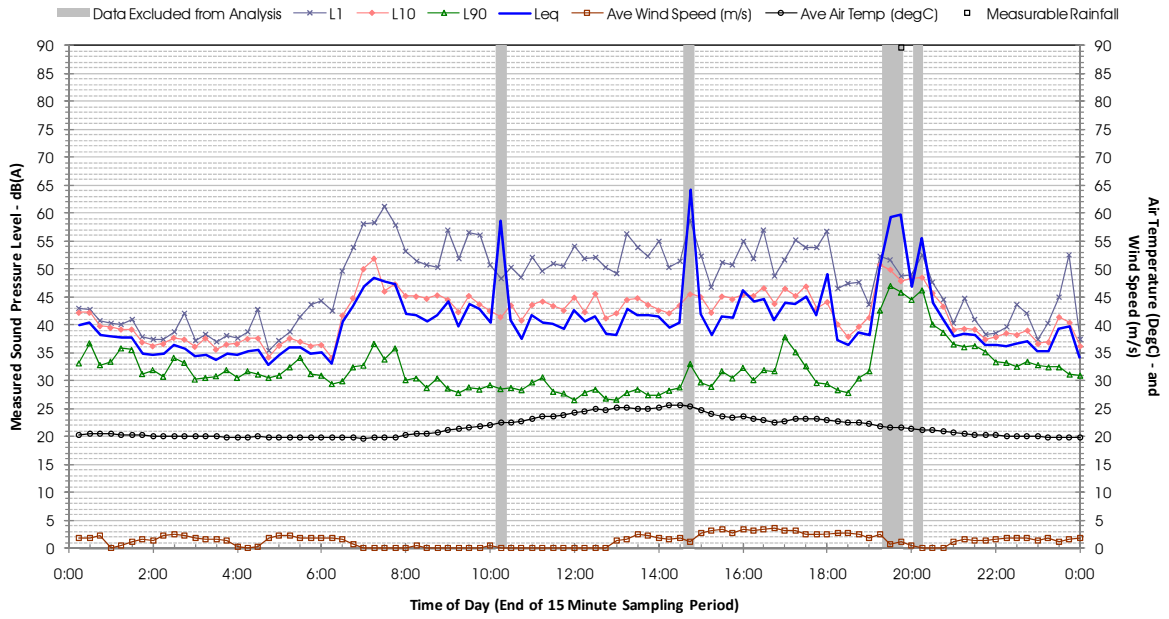

Profile of Noise Environment - Noise Monitoring Location 703 Thursday 22 March 2012