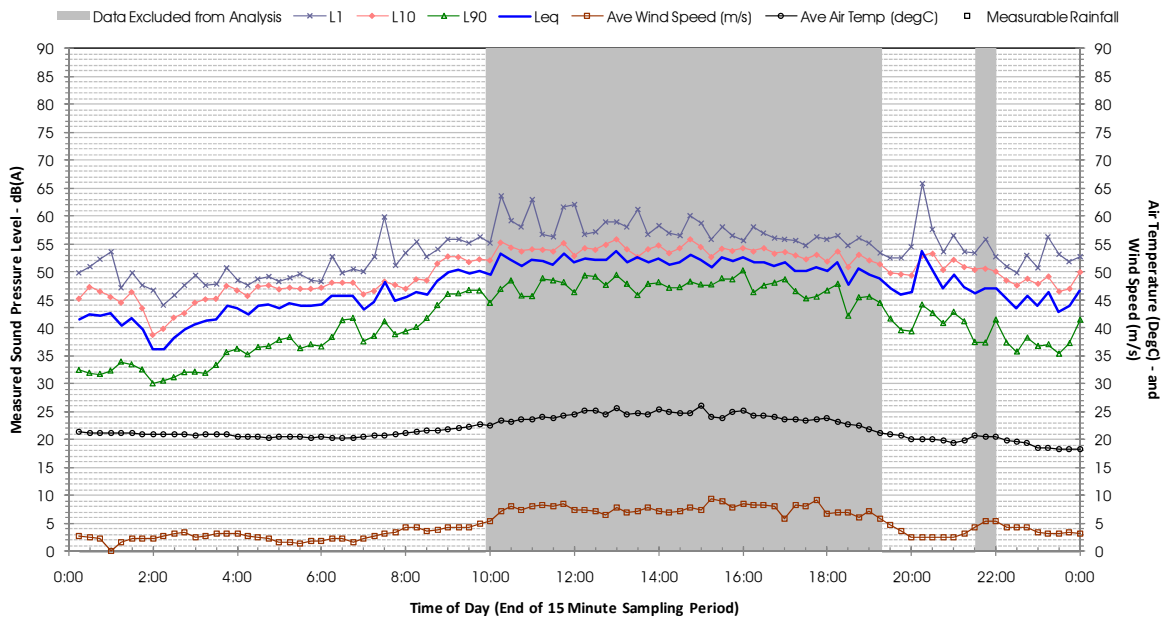

Profile of Noise Environment - Noise Monitoring Location 678 Sunday 18 March 2012