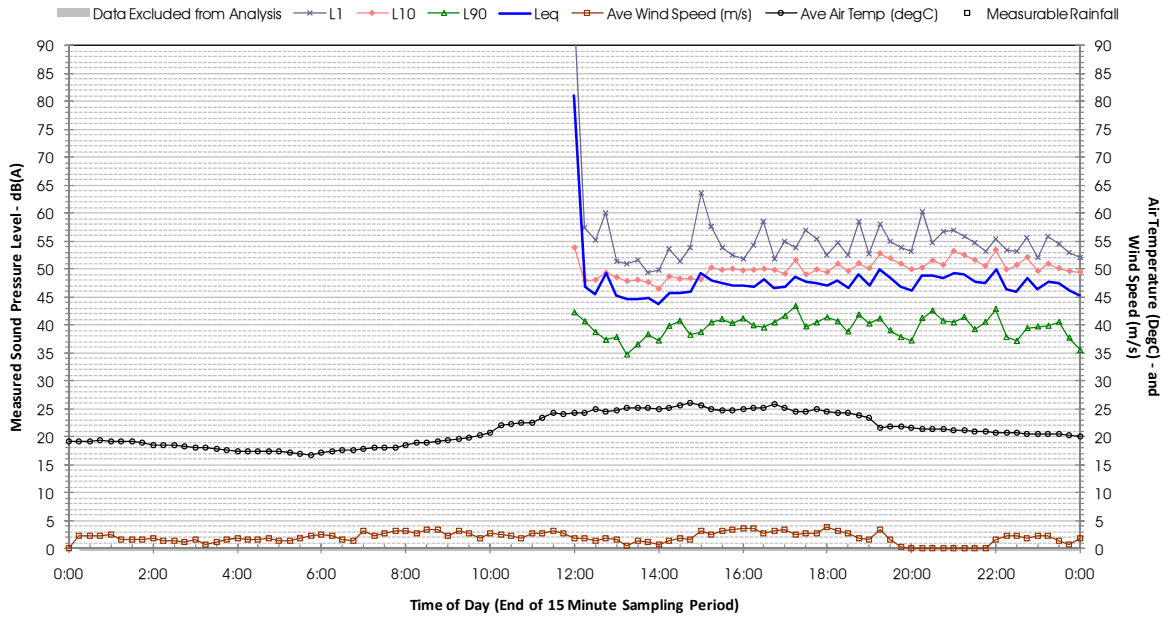

Profile of Noise Environment - Noise Monitoring Location 678 Wednesday 14 March 2012