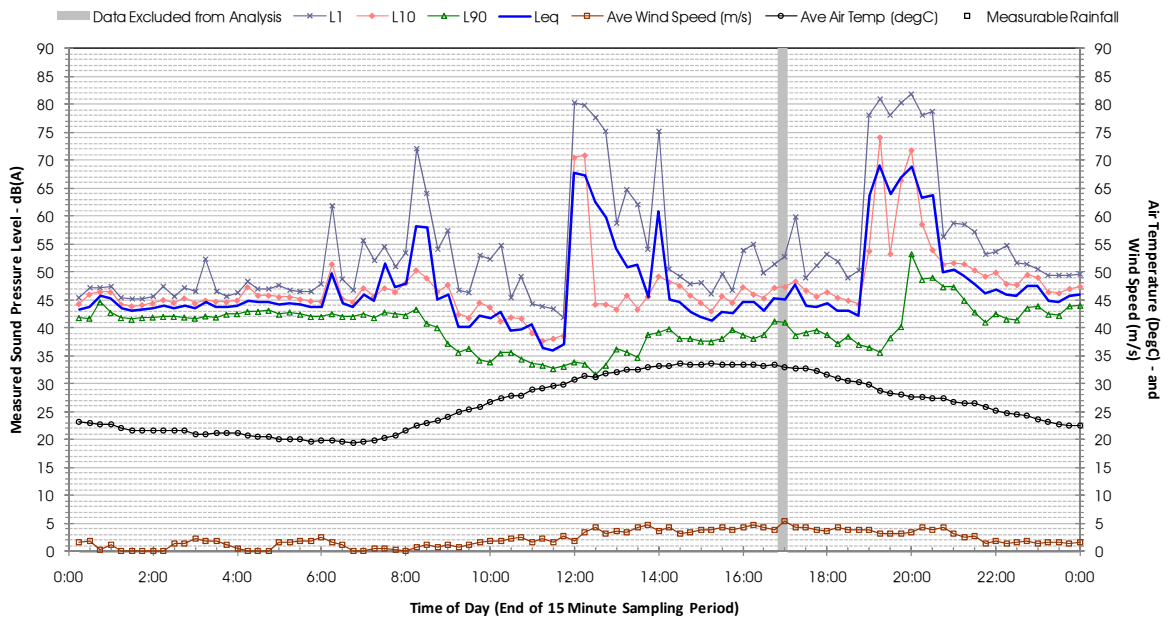

Profile of Noise Environment - Noise Monitoring Location 748 Thursday 1 March 2012