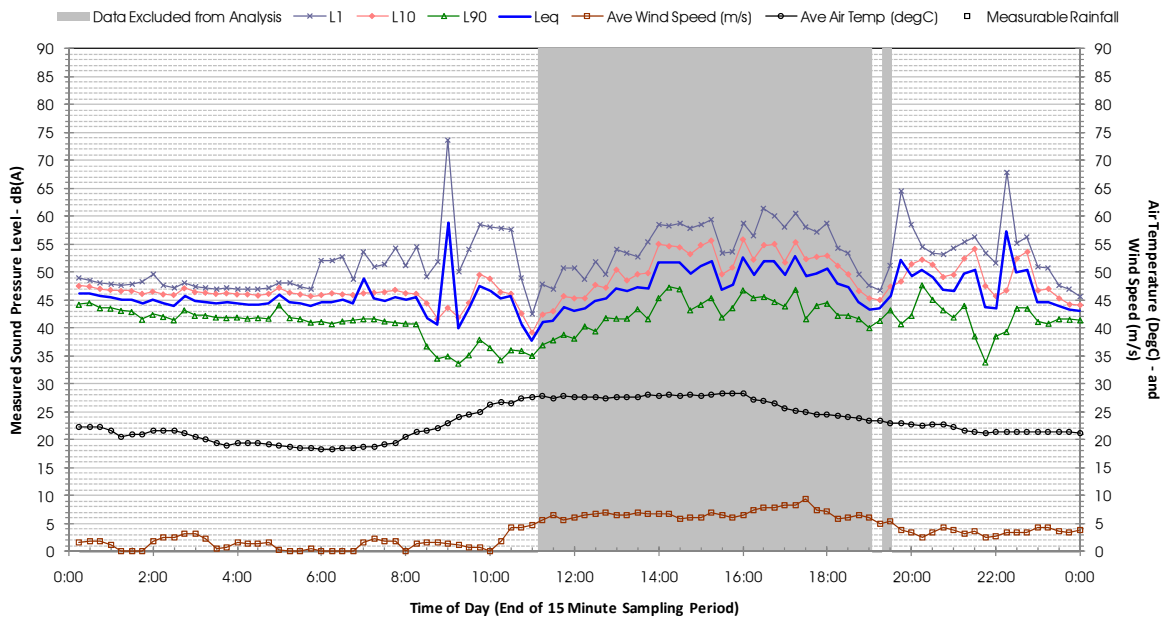

Profile of Noise Environment - Noise Monitoring Location 748 Friday 2 March 2012