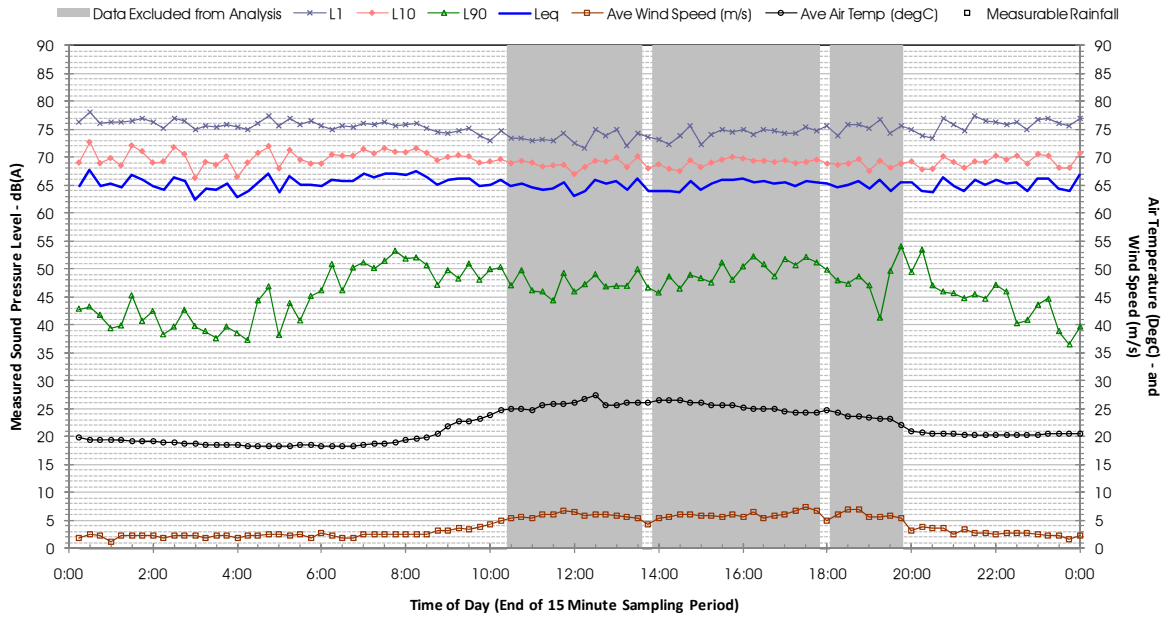

Profile of Noise Environment - Noise Monitoring Location 849 Friday 24 February 2012