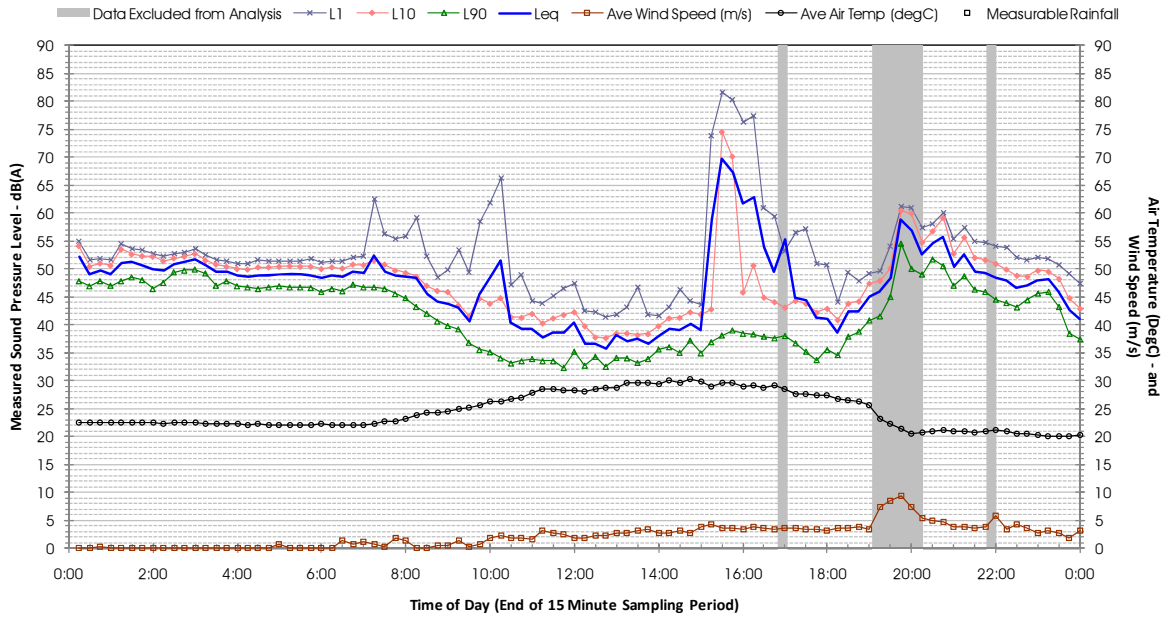

Profile of Noise Environment - Noise Monitoring Location 748 Monday 5 March 2012