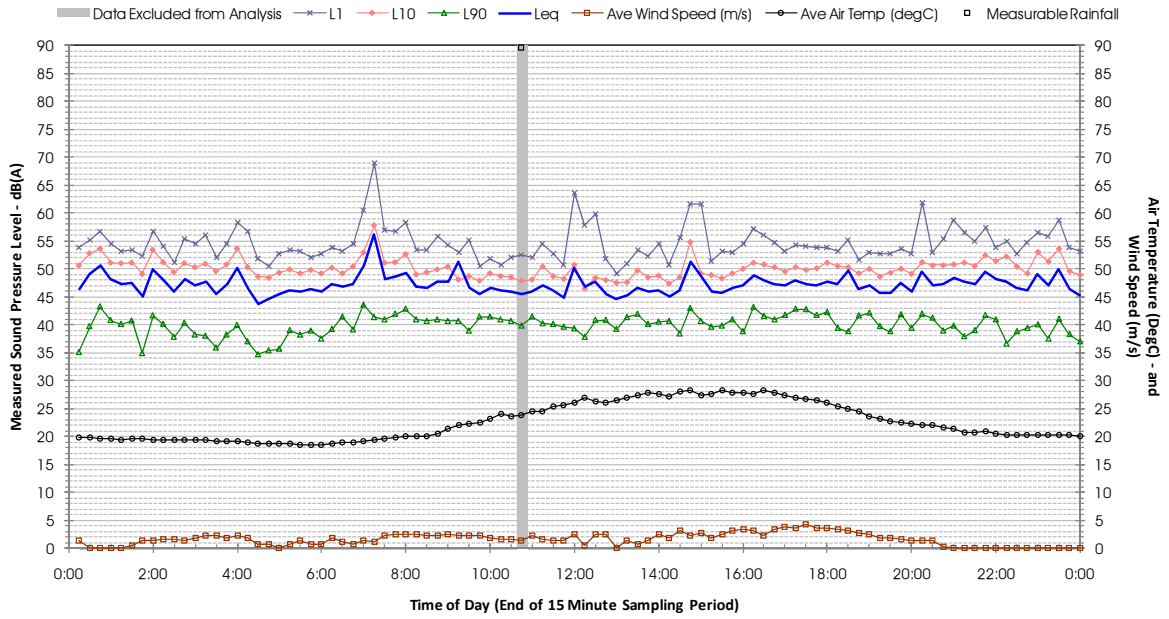

Profile of Noise Environment - Noise Monitoring Location 678 Friday 16 March 2012