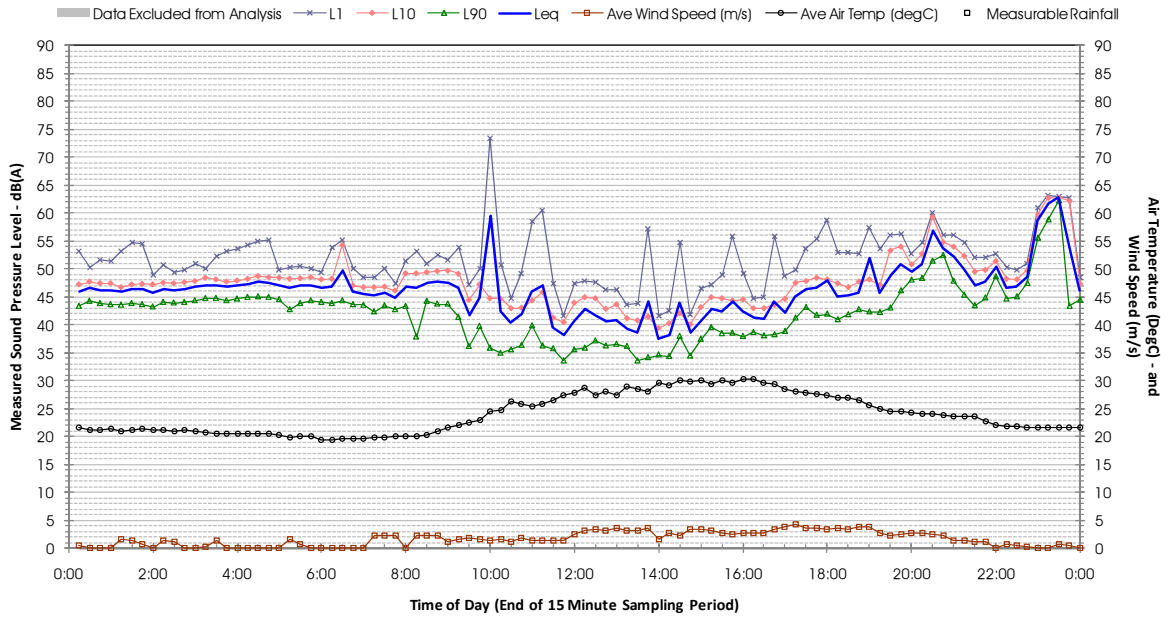

Profile of Noise Environment - Noise Monitoring Location 748 Tuesday 28 February 2012