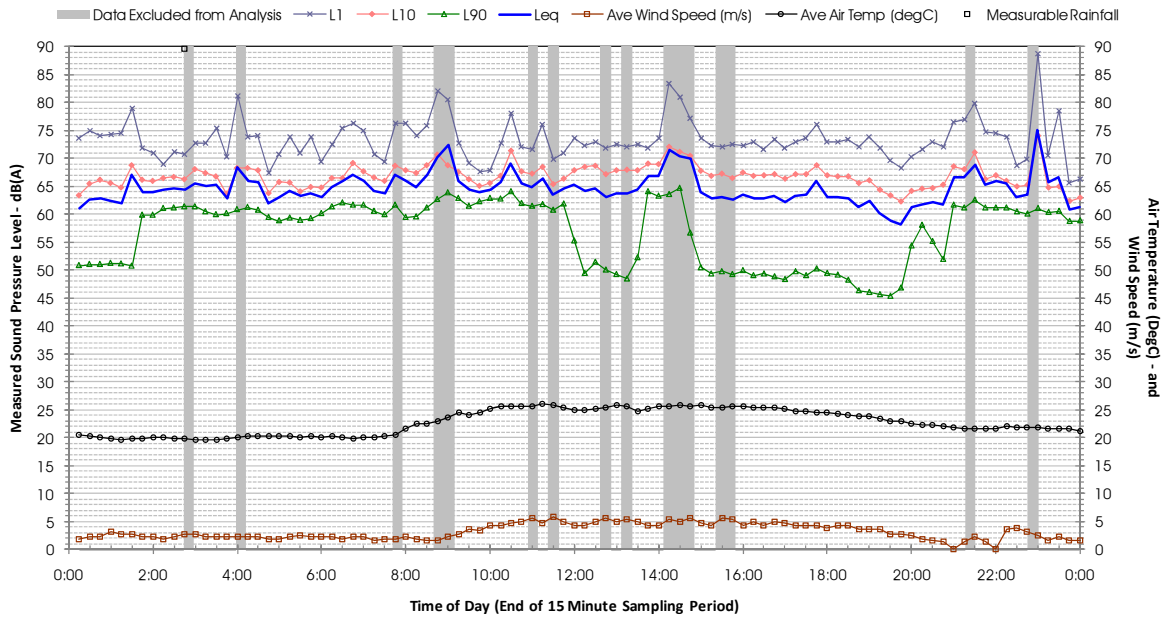

Profile of Noise Environment - Noise Monitoring Location 842 Saturday 25 February 2012