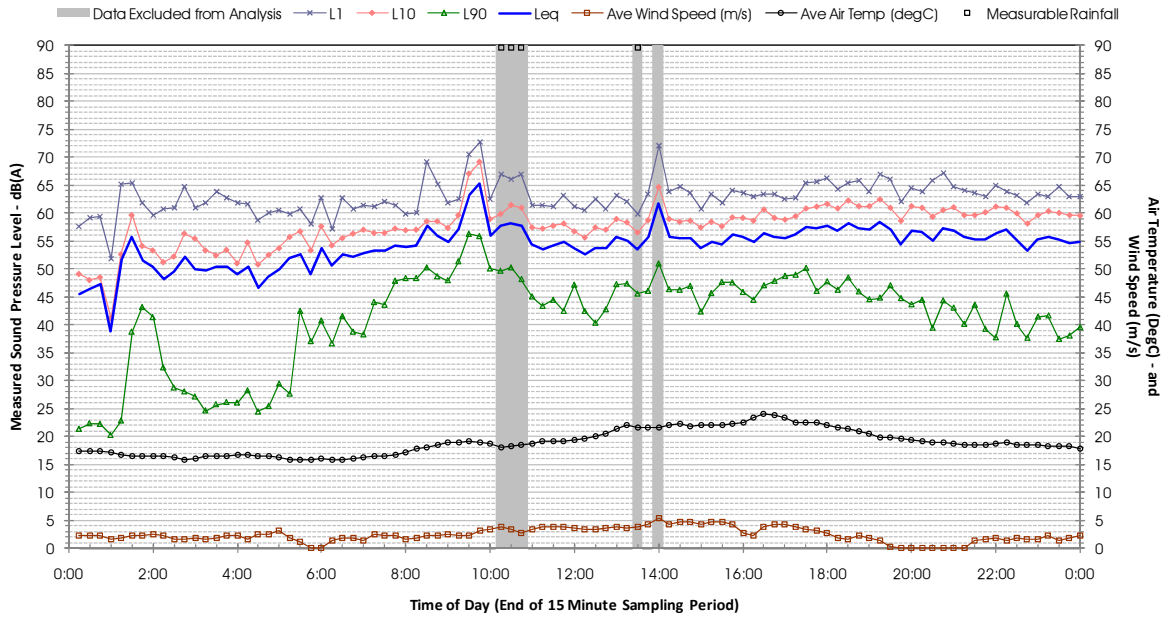

Profile of Noise Environment - Noise Monitoring Location 651 Monday 26 March 2012