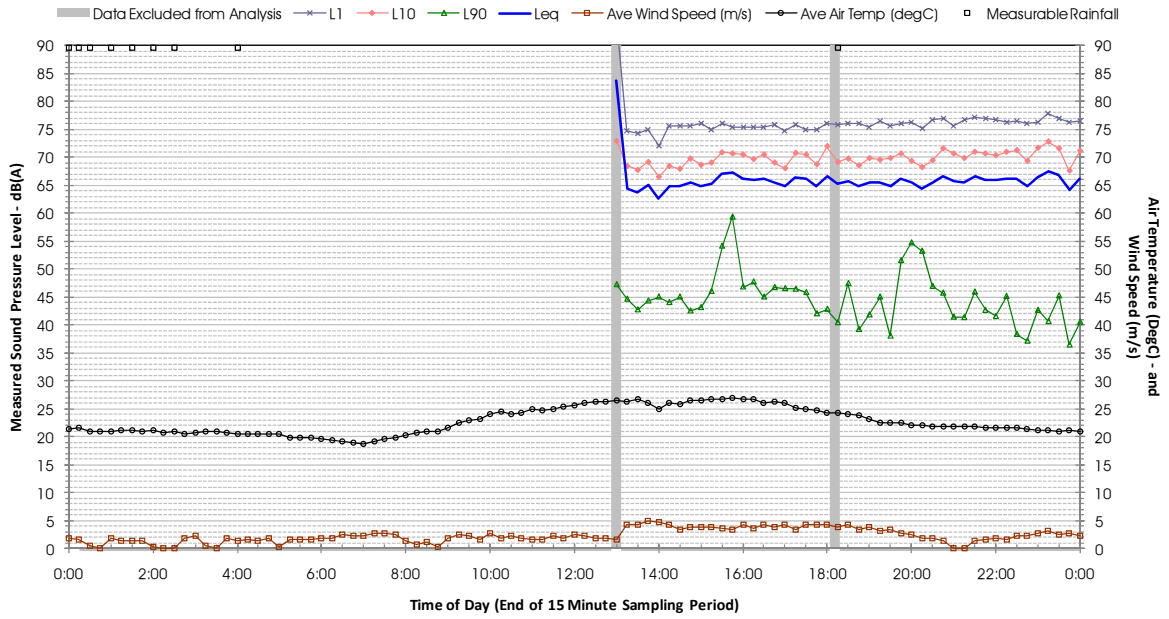

Profile of Noise Environment - Noise Monitoring Location 849 Wednesday 22 February 2012