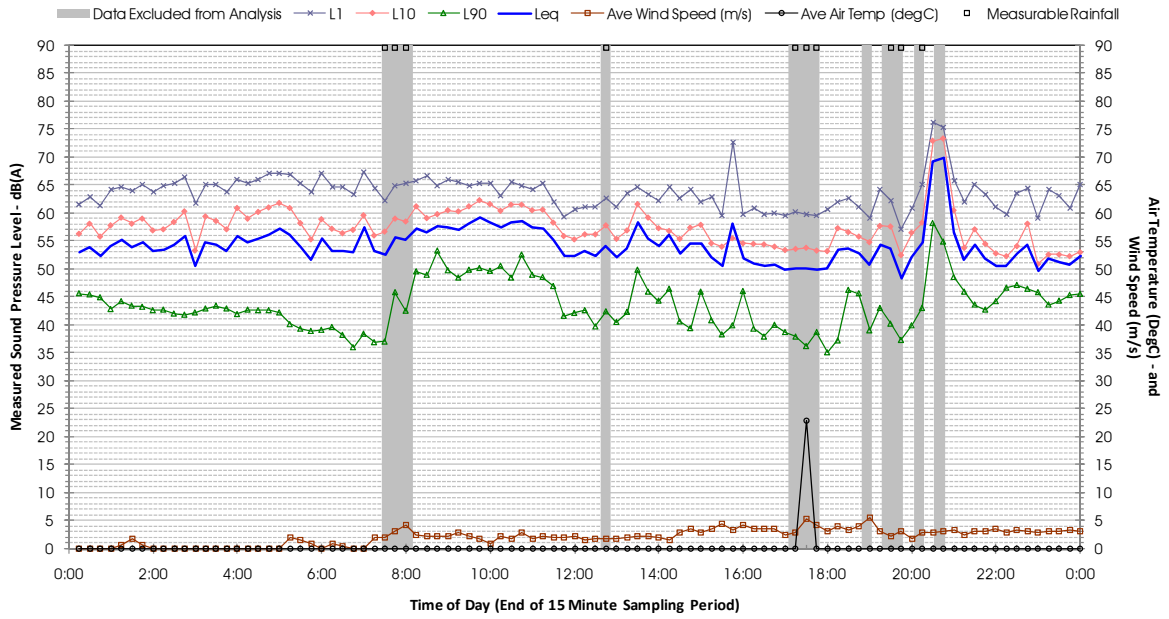

Profile of Noise Environment - Noise Monitoring Location 1471 Saturday 11 February 2012