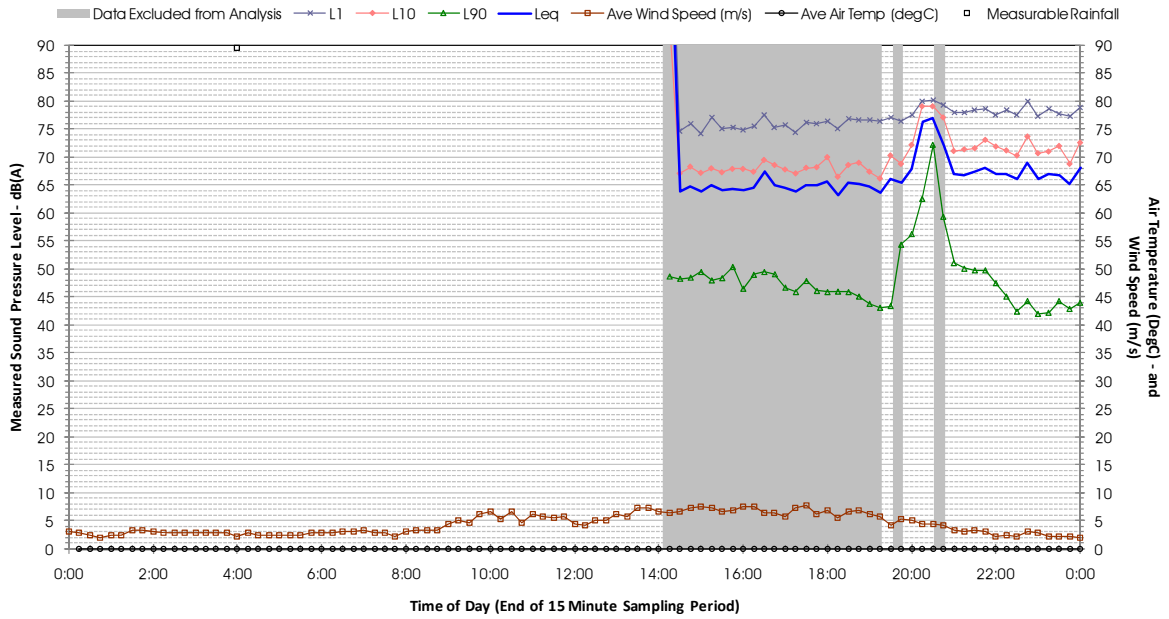

Profile of Noise Environment - Noise Monitoring Location 1557 Thursday 9 February 2012