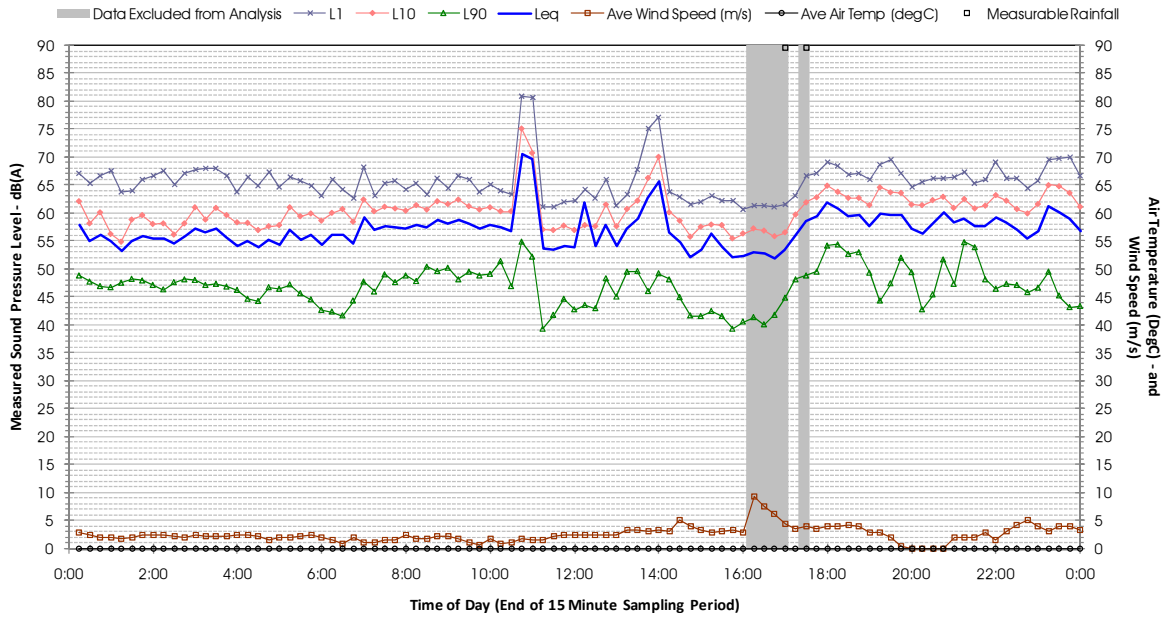

Profile of Noise Environment - Noise Monitoring Location 1471 Monday 13 February 2012