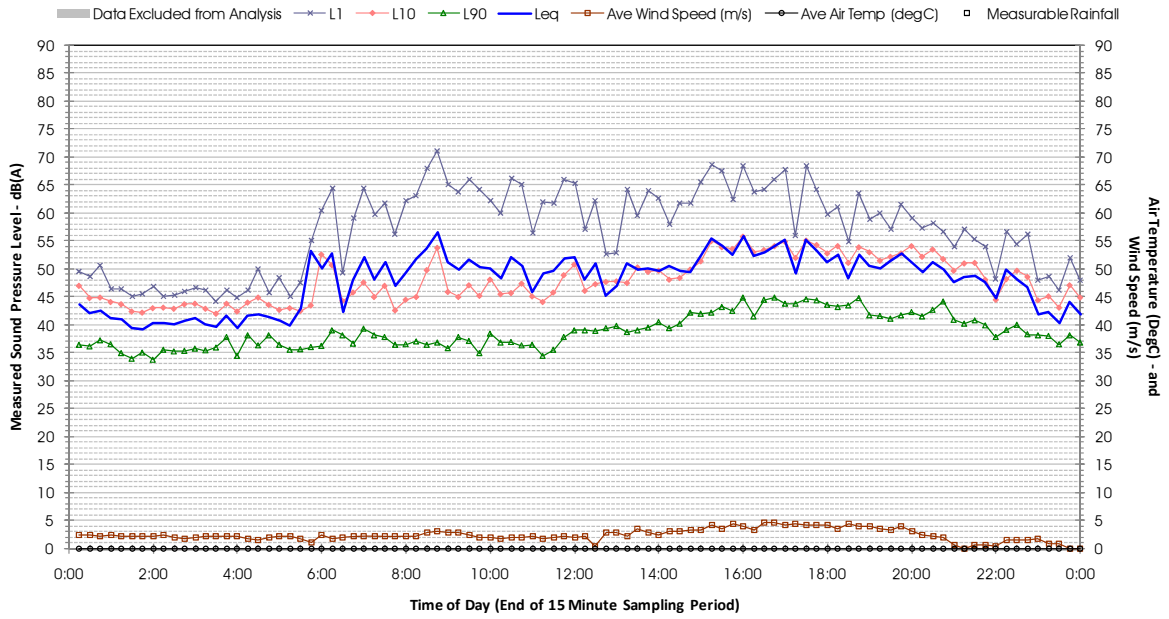

Profile of Noise Environment - Noise Monitoring Location 1461 Friday 10 February 2012