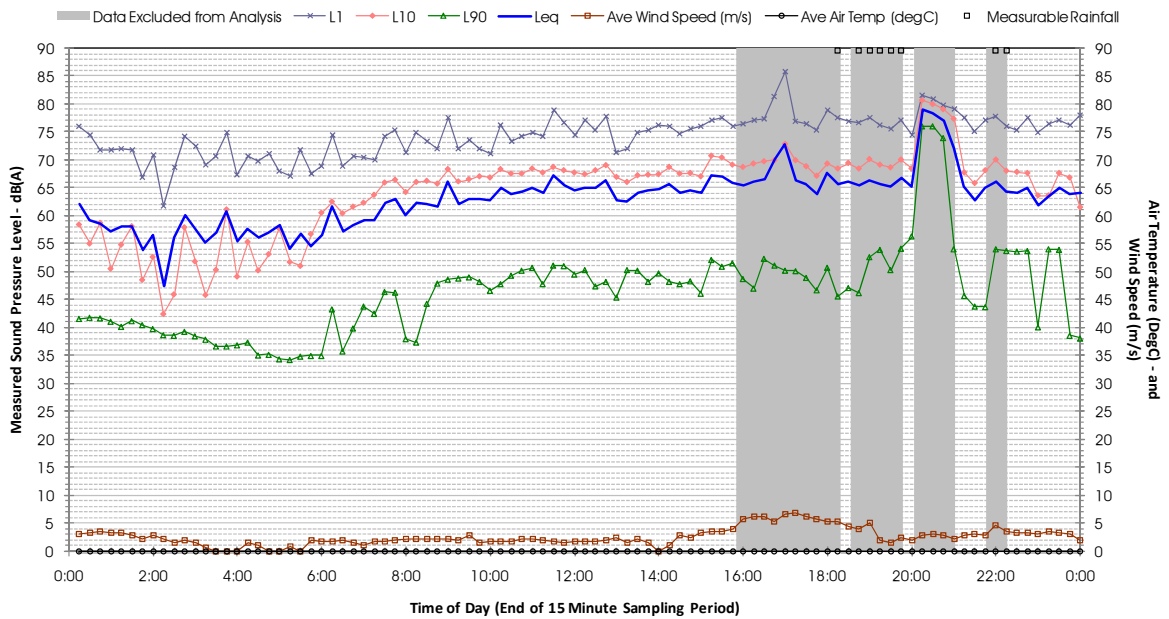

Profile of Noise Environment - Noise Monitoring Location 1557 Sunday 12 February 2012