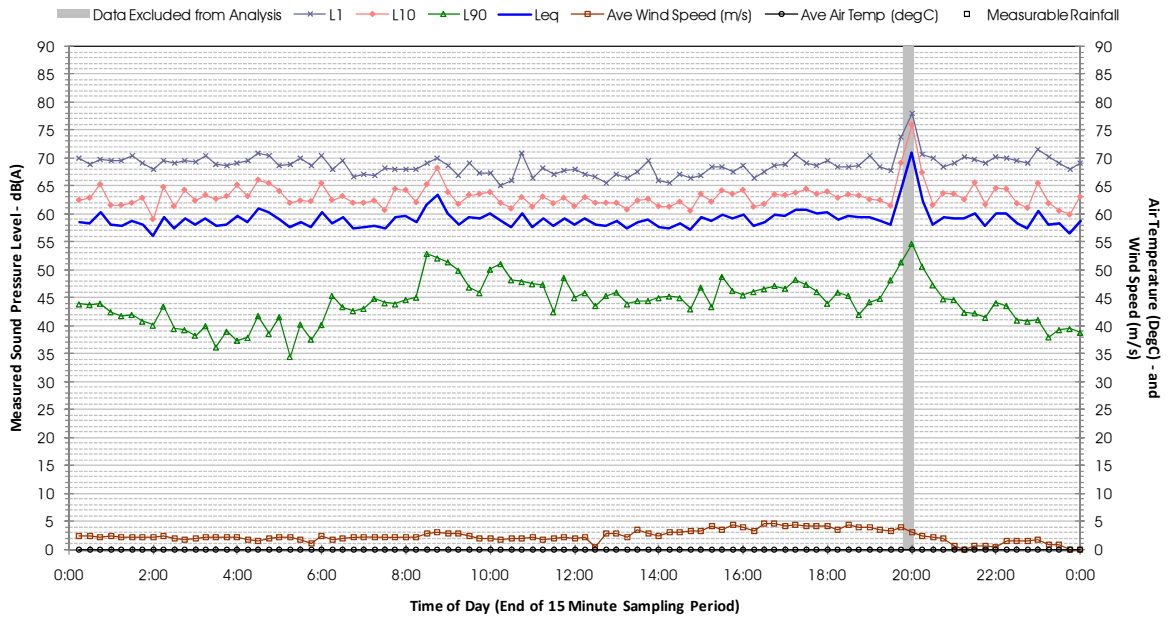

Profile of Noise Environment - Noise Monitoring Location 1546 Friday 10 February 2012