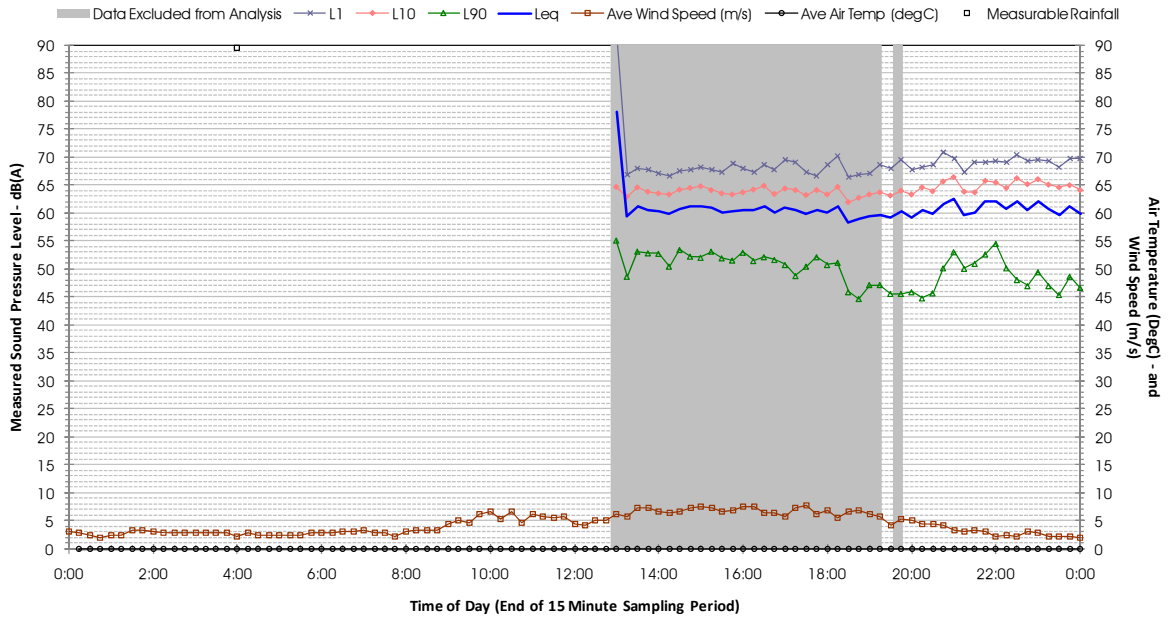

Profile of Noise Environment - Noise Monitoring Location 1471 Thursday 9 February 2012