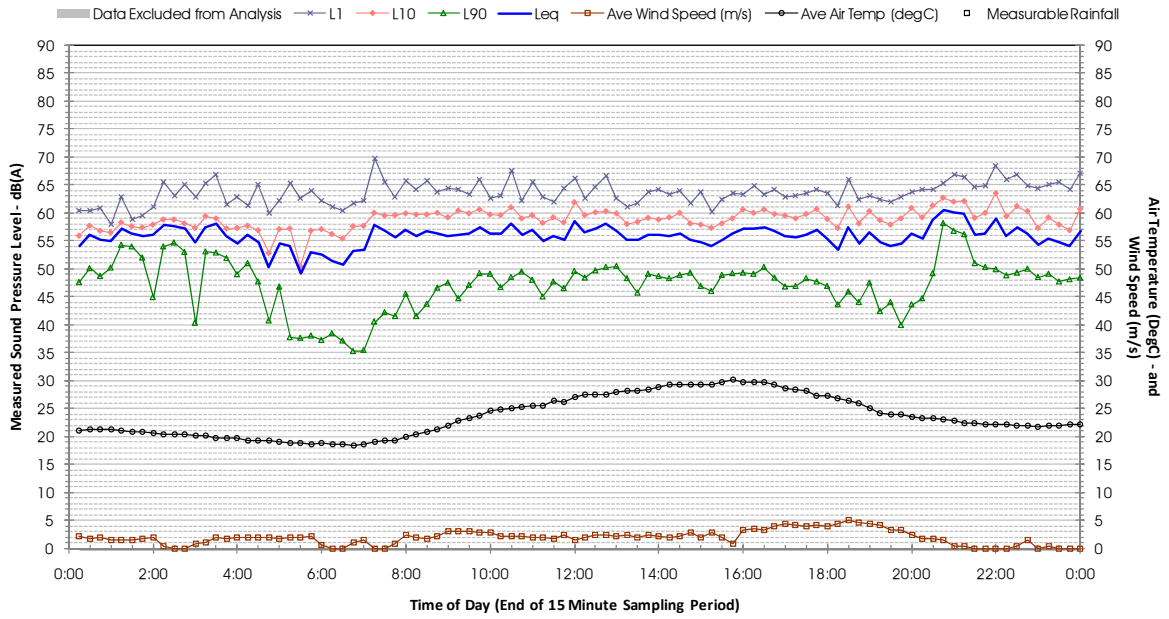

Profile of Noise Environment - Noise Monitoring Location 1471 Sunday 19 February 2012