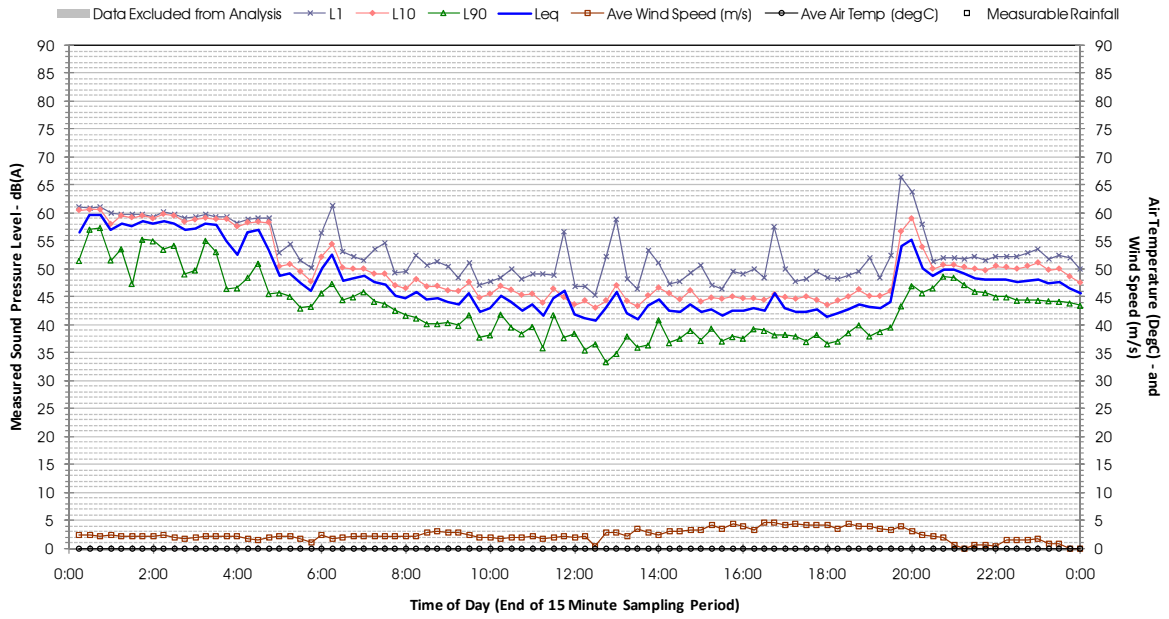

Profile of Noise Environment - Noise Monitoring Location 1523 Friday 10 February 2012