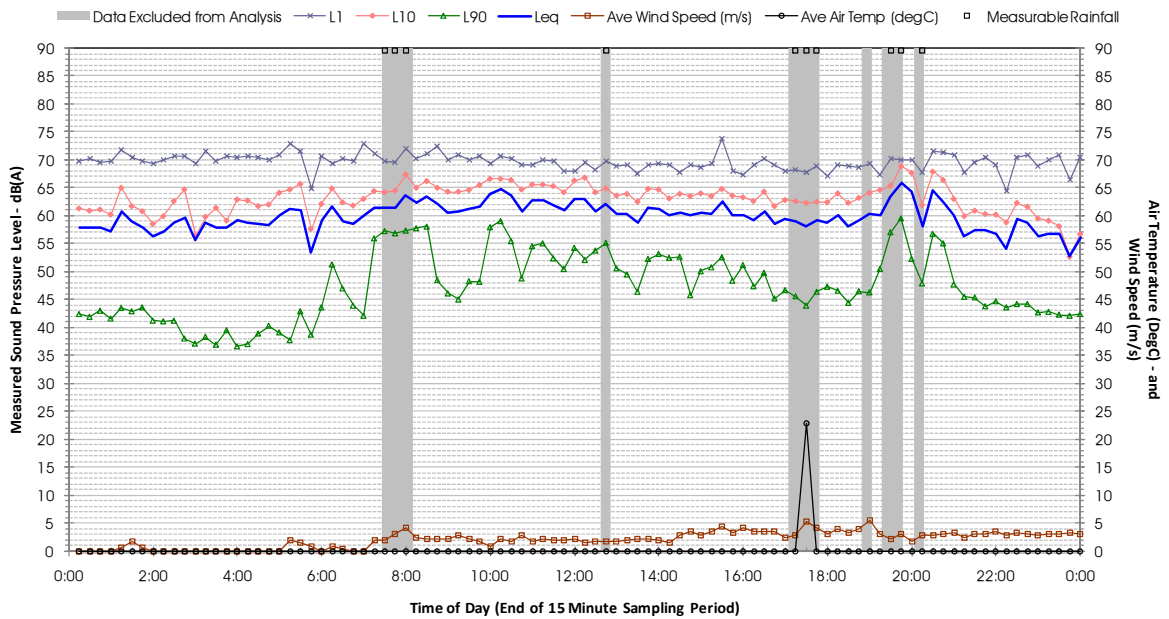

Profile of Noise Environment - Noise Monitoring Location 1524 Saturday 11 February 2012