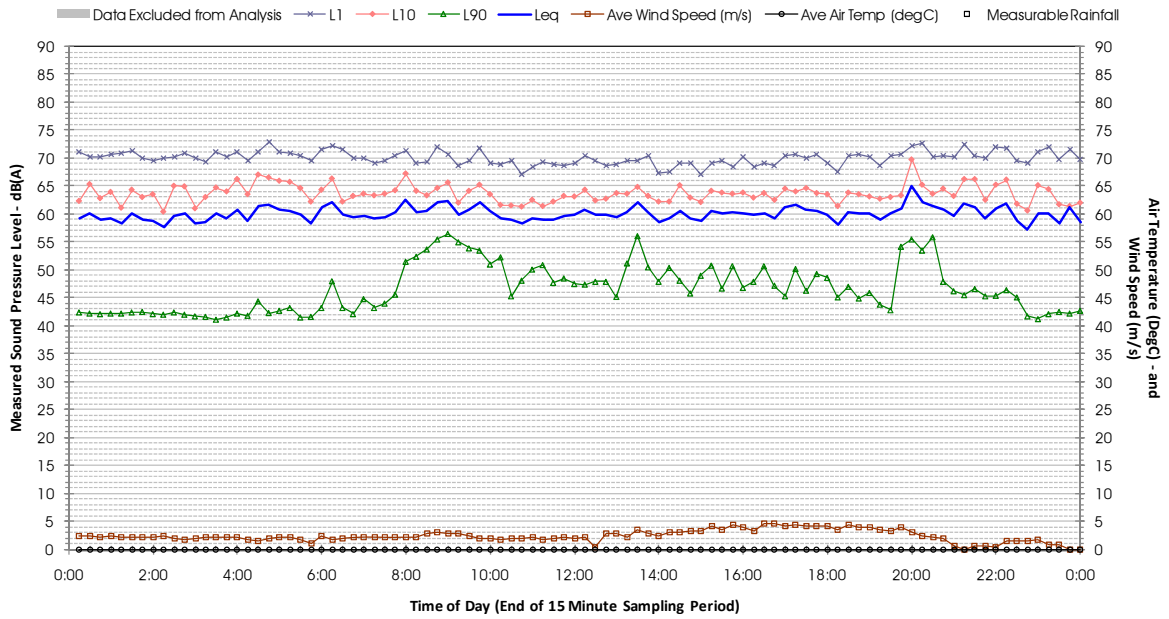

Profile of Noise Environment - Noise Monitoring Location 1591 Friday 10 February 2012