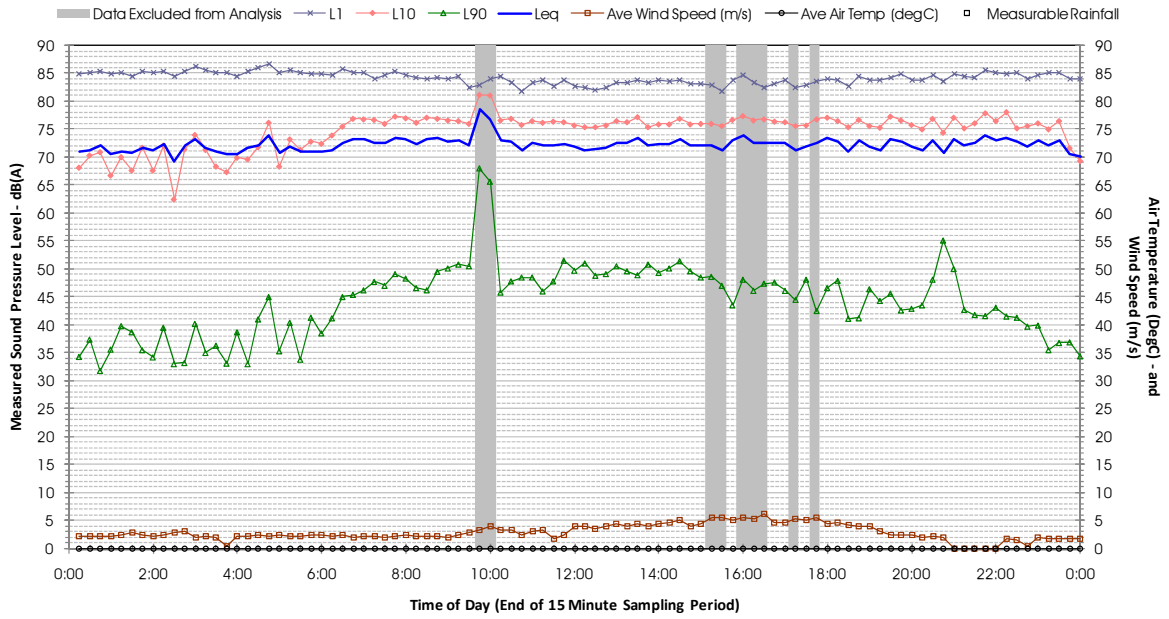

Profile of Noise Environment - Noise Monitoring Location 1438 Thursday 16 February 2012

Profile of Noise Environment - Noise Monitoring Location 1438 Friday 17 February 2012

Profile of Noise Environment - Noise Monitoring Location 1438 Saturday 18 February 2012