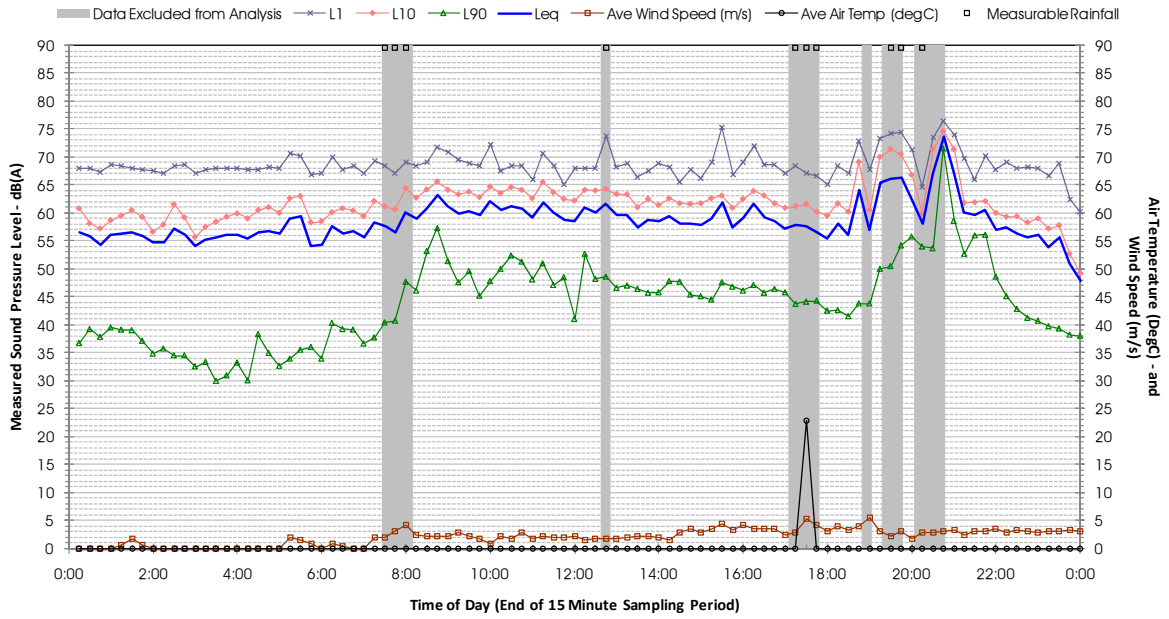

Profile of Noise Environment - Noise Monitoring Location 1546 Saturday 11 February 2012