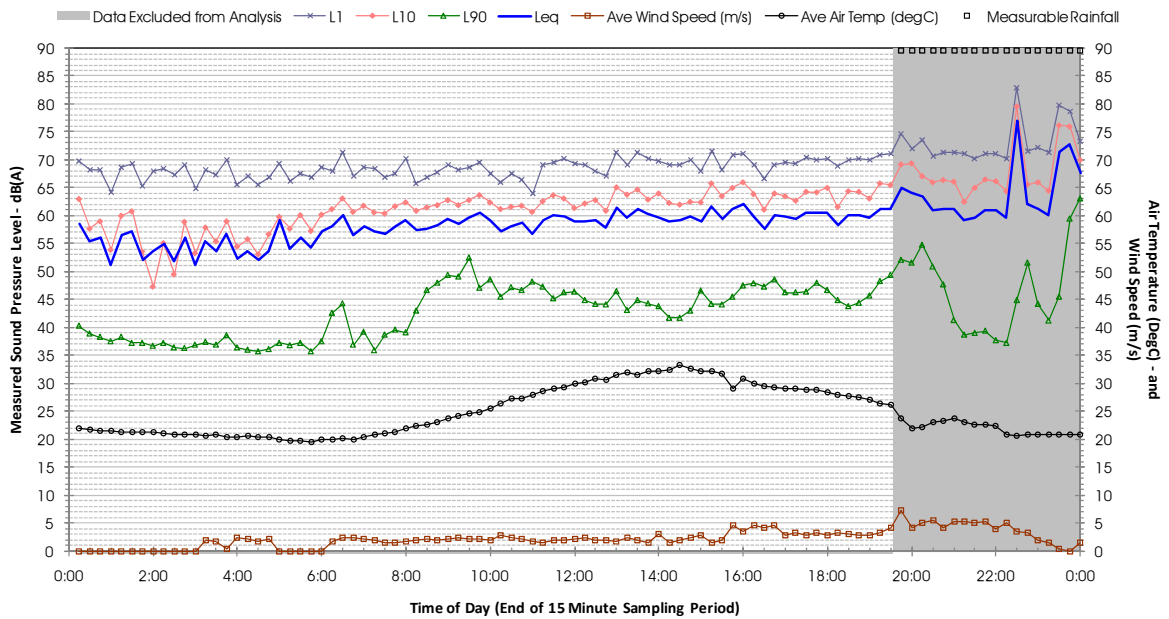

Profile of Noise Environment - Noise Monitoring Location 1591 Monday 20 February 2012