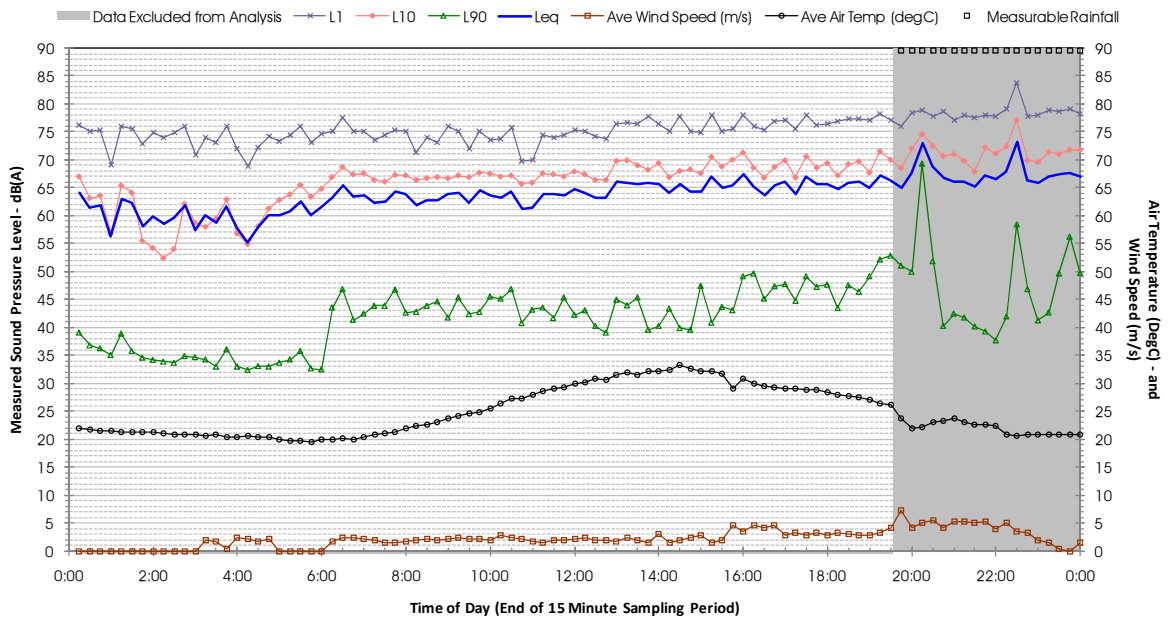

Profile of Noise Environment - Noise Monitoring Location 1557 Monday 20 February 2012