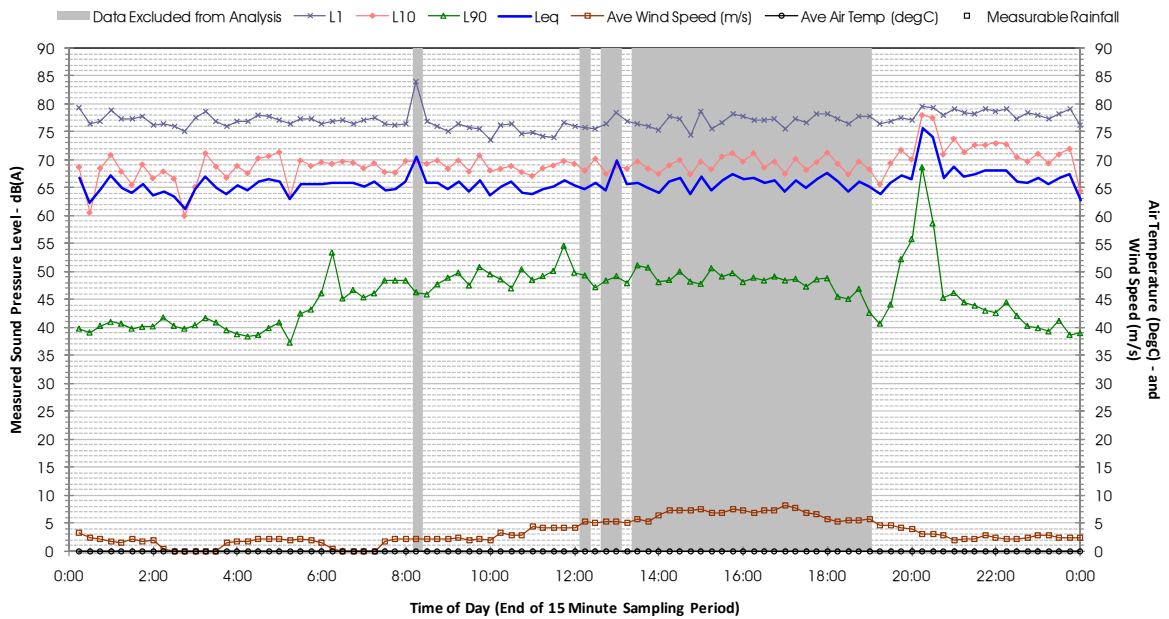

Profile of Noise Environment - Noise Monitoring Location 1557 Tuesday 14 February 2012