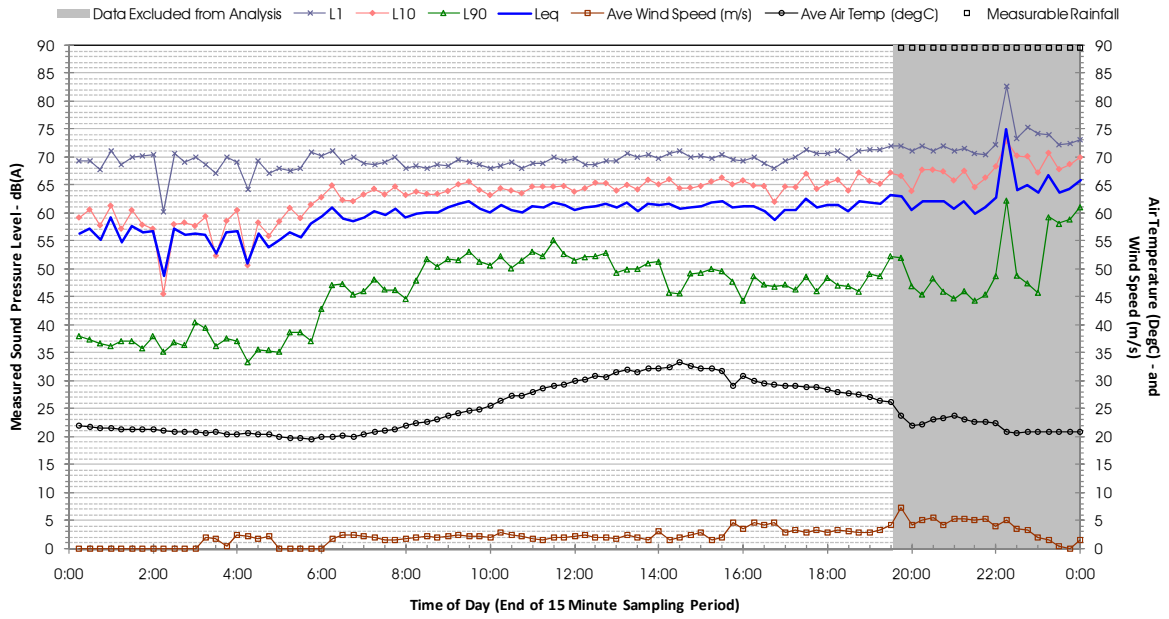

Profile of Noise Environment - Noise Monitoring Location 1524 Monday 20 February 2012