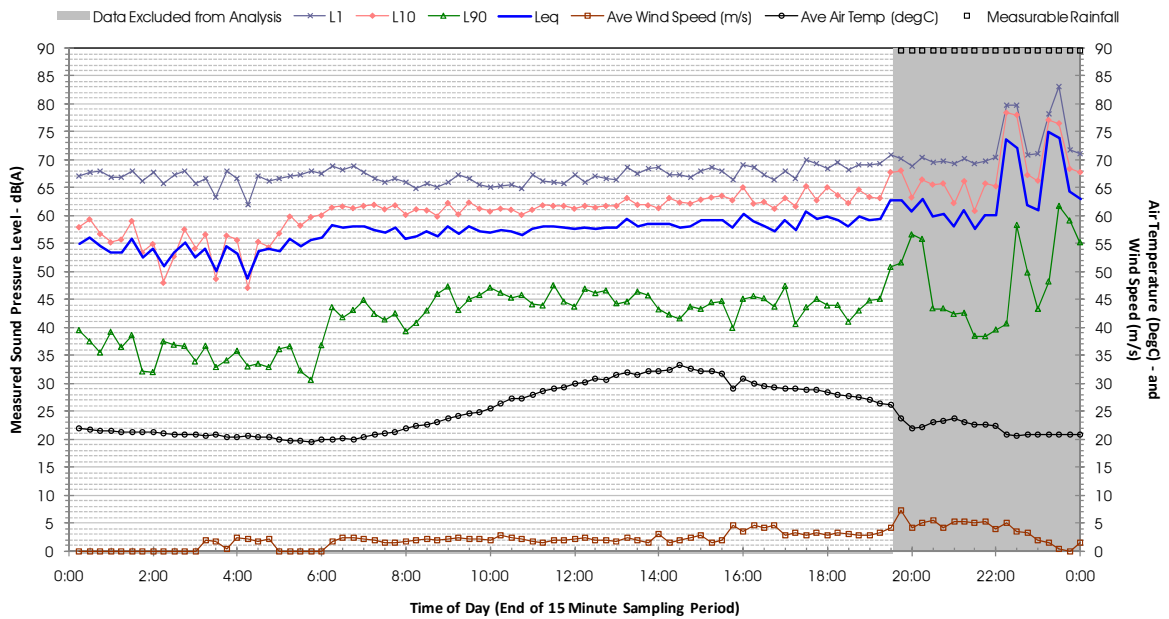

Profile of Noise Environment - Noise Monitoring Location 1546 Monday 20 February 2012