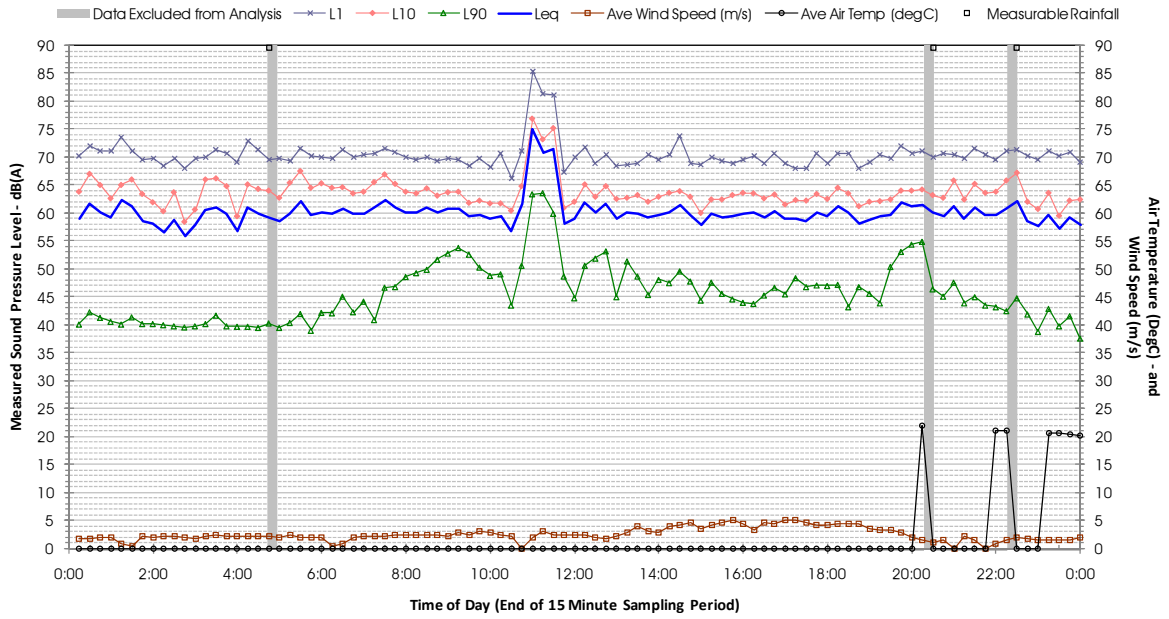

Profile of Noise Environment - Noise Monitoring Location 1591 Friday 17 February 2012