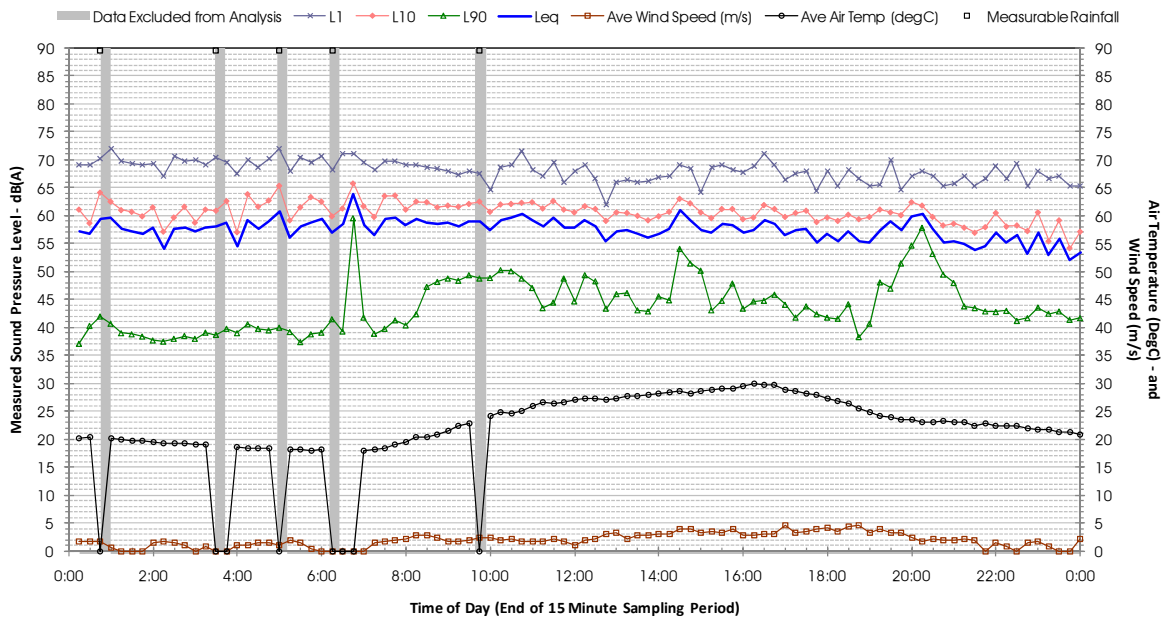

Profile of Noise Environment - Noise Monitoring Location 1591 Saturday 18 February 2012