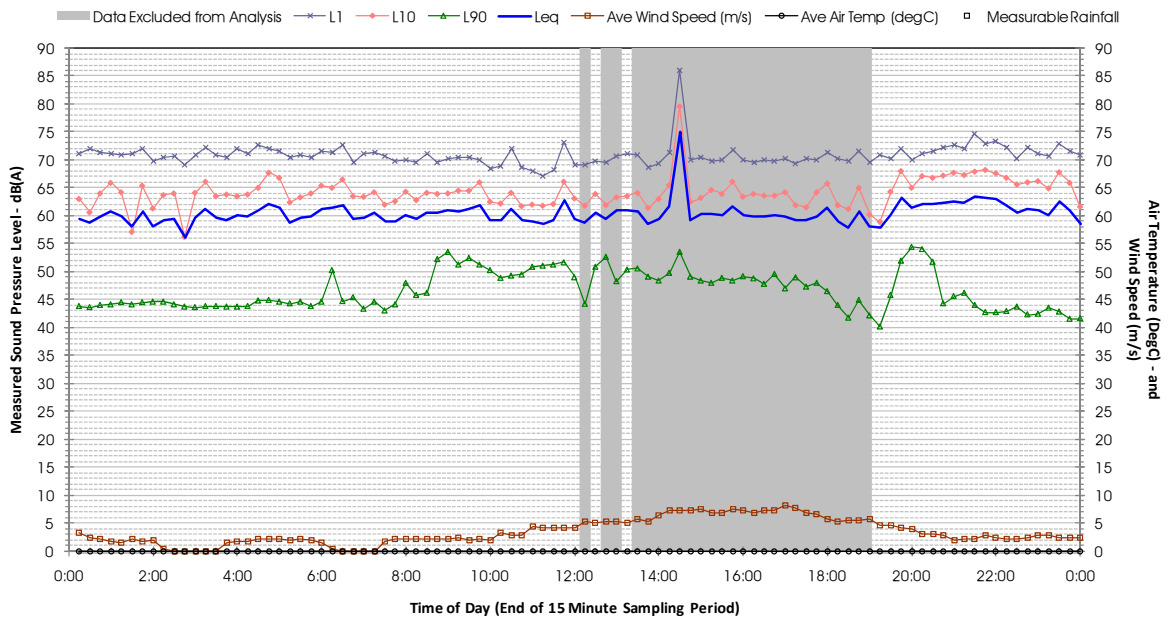

Profile of Noise Environment - Noise Monitoring Location 1591 Tuesday 14 February 2012