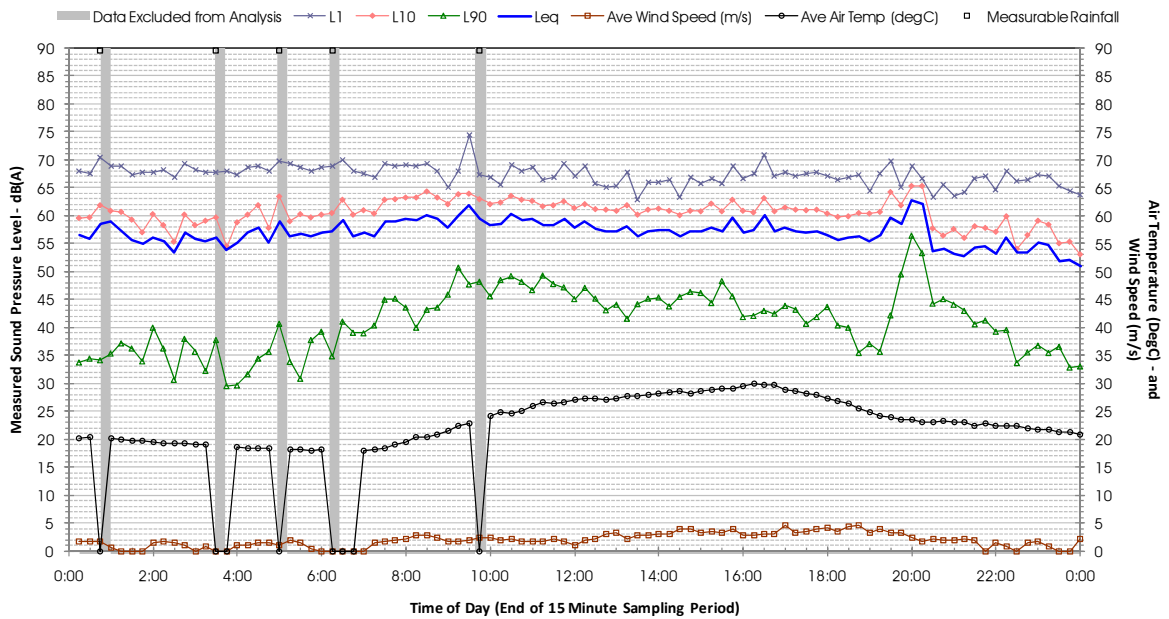

Profile of Noise Environment - Noise Monitoring Location 1546 Saturday 18 February 2012