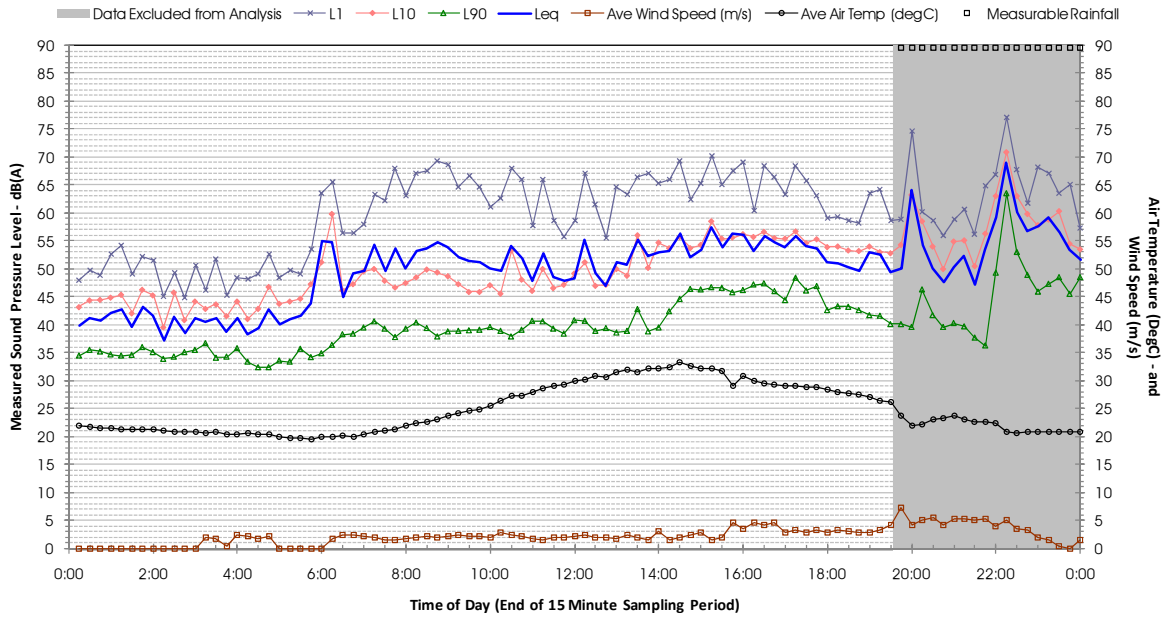

Profile of Noise Environment - Noise Monitoring Location 1461 Monday 20 February 2012