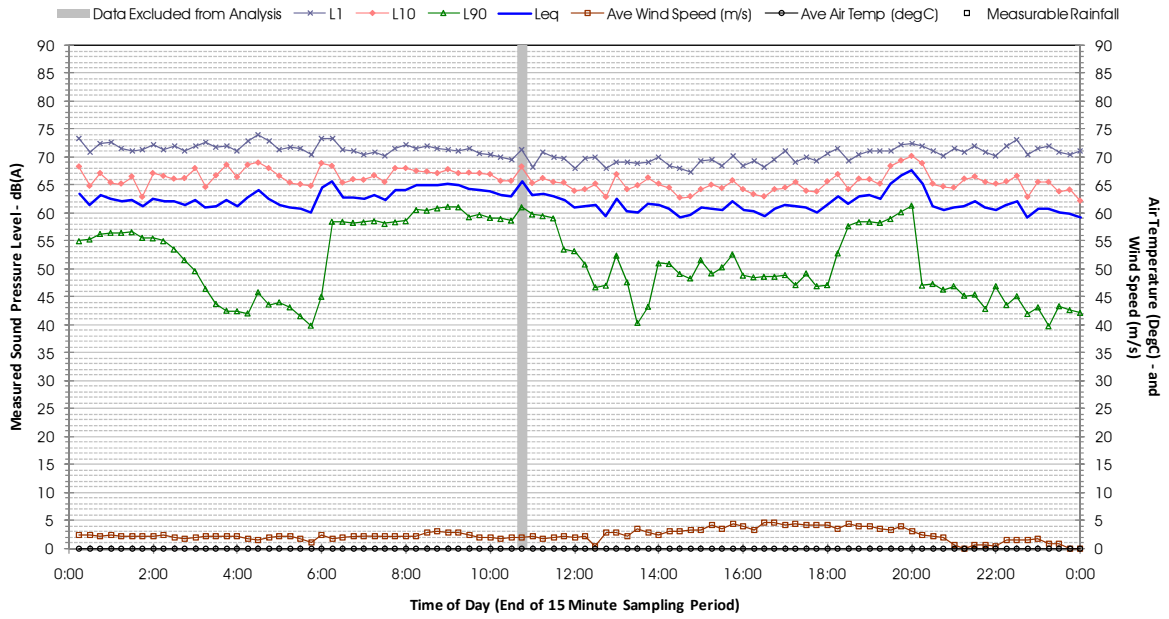

Profile of Noise Environment - Noise Monitoring Location 1524 Friday 10 February 2012