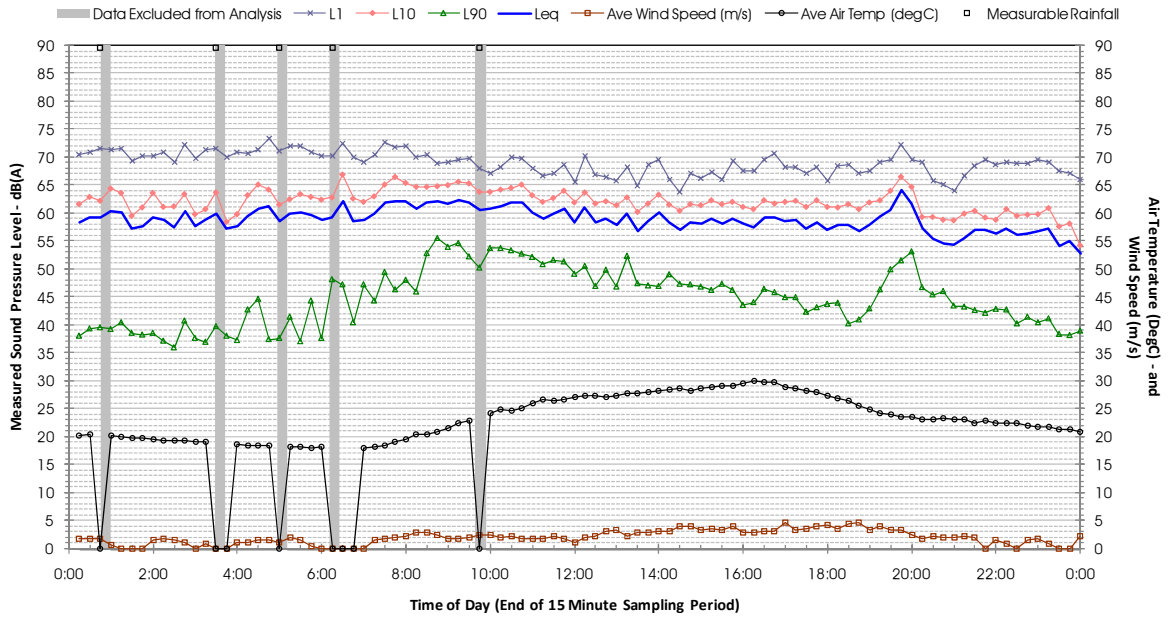

Profile of Noise Environment - Noise Monitoring Location 1524 Saturday 18 February 2012