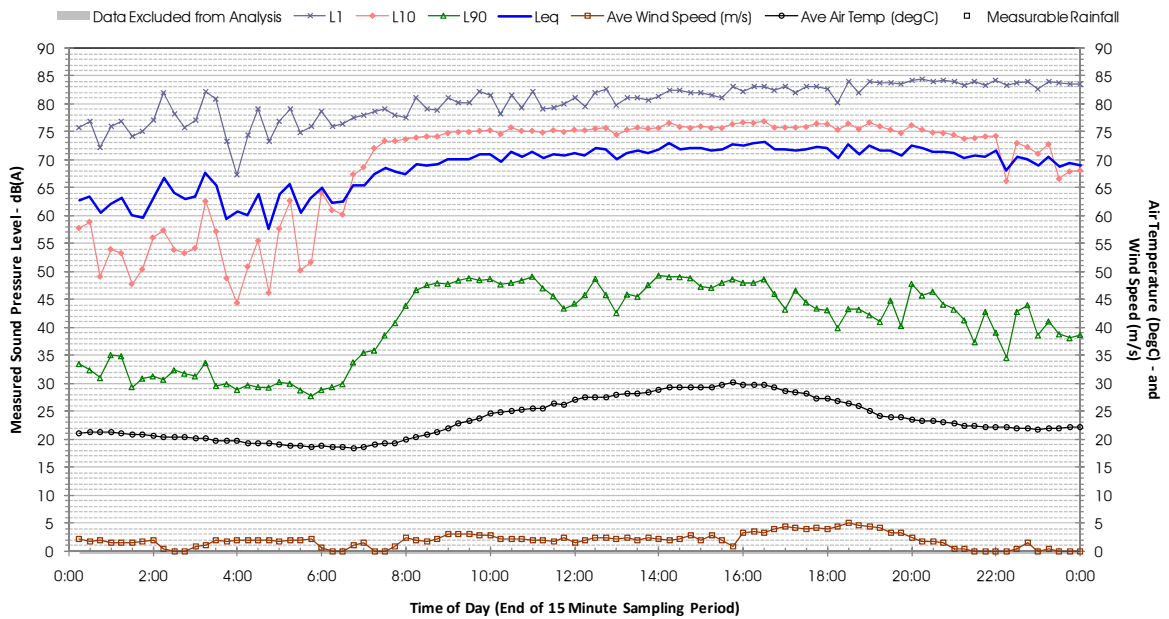

Profile of Noise Environment - Noise Monitoring Location 1438 Sunday 19 February 2012