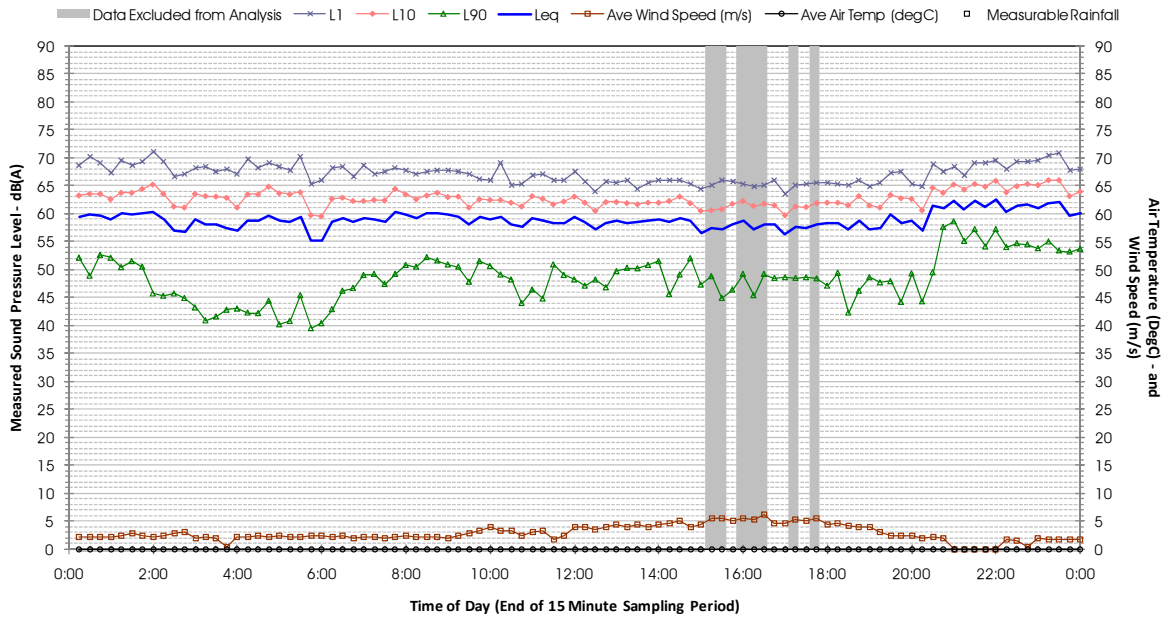

Profile of Noise Environment - Noise Monitoring Location 1471 Thursday 16 February 2012