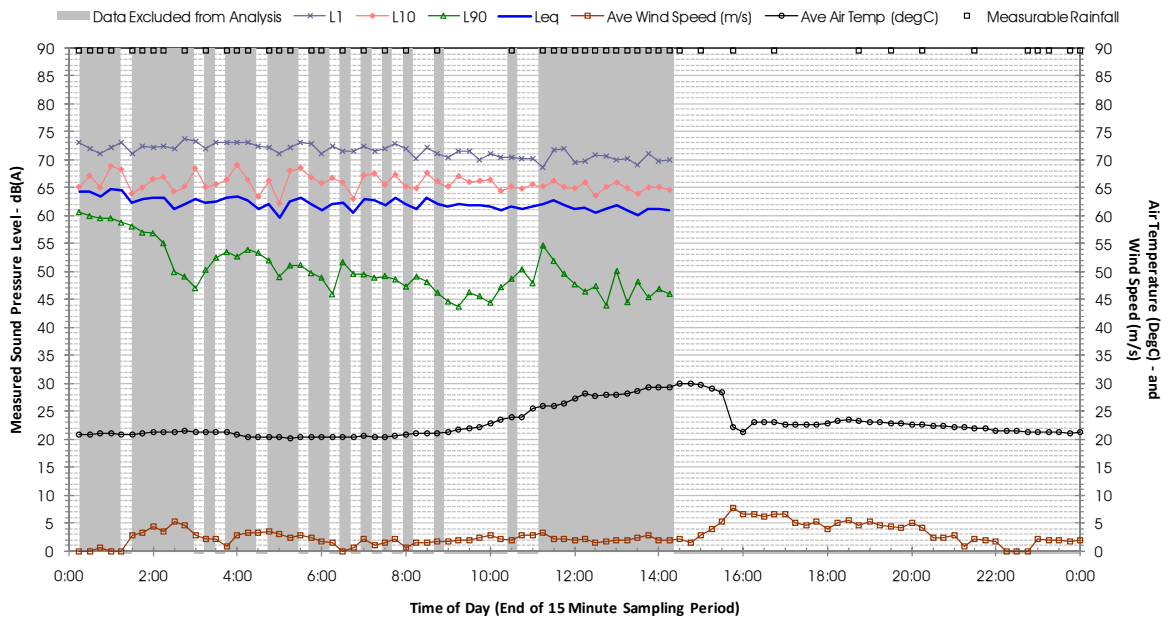

Profile of Noise Environment - Noise Monitoring Location 1524 Tuesday 21 February 2012