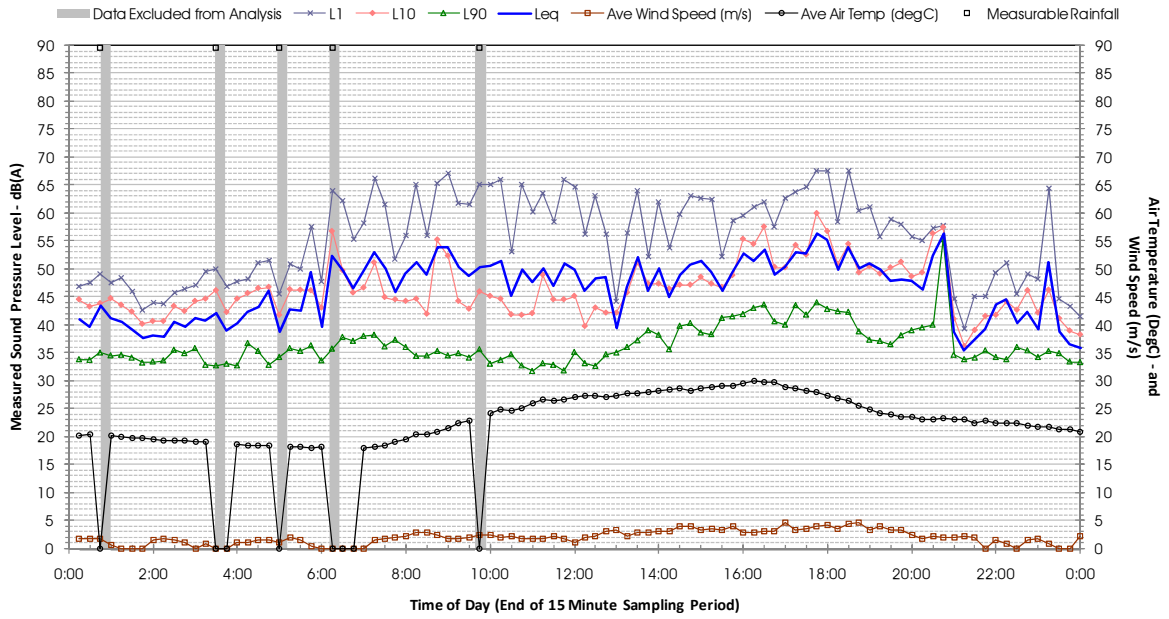

Profile of Noise Environment - Noise Monitoring Location 1461 Saturday 18 February 2012