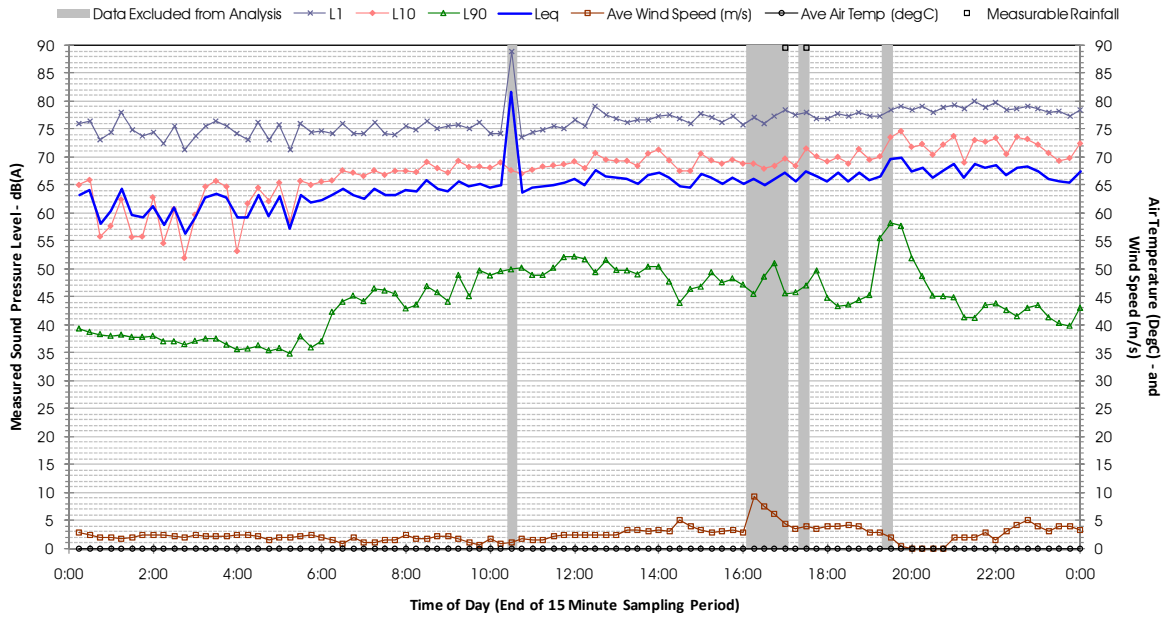

Profile of Noise Environment - Noise Monitoring Location 1557 Monday 13 February 2012