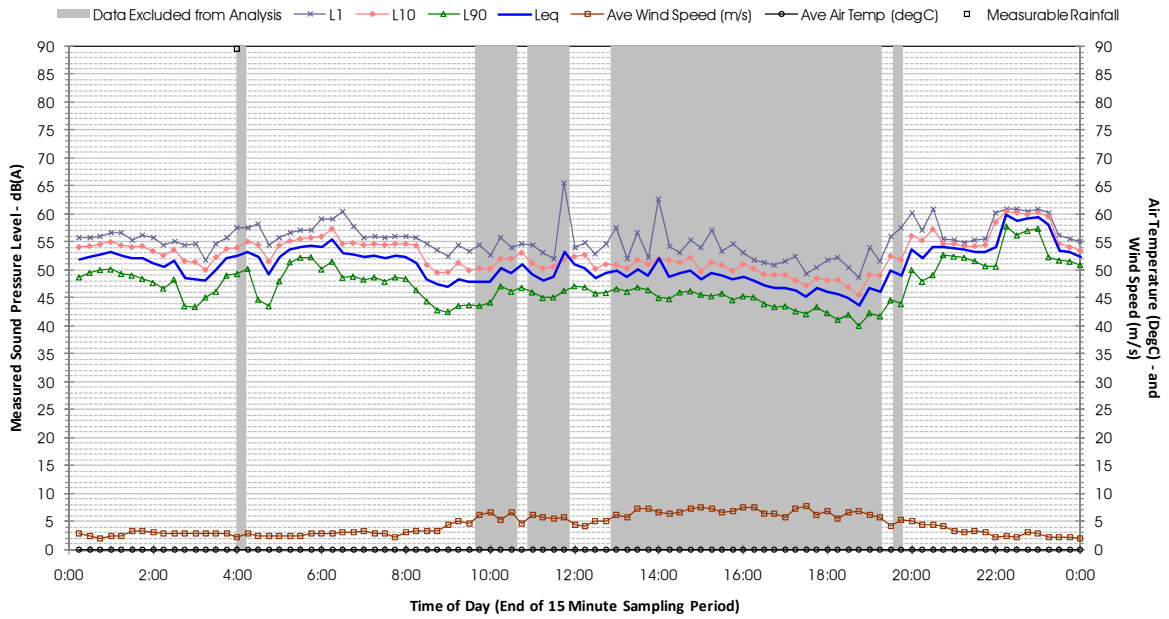

Profile of Noise Environment - Noise Monitoring Location 1523 Thursday 9 February 2012