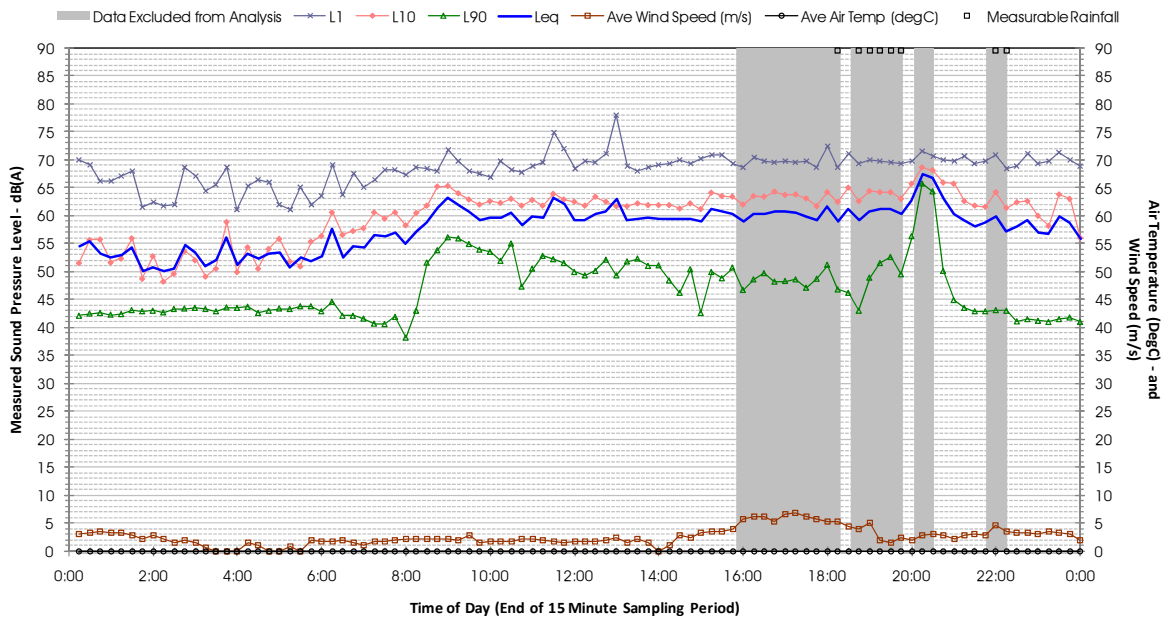

Profile of Noise Environment - Noise Monitoring Location 1591 Sunday 12 February 2012