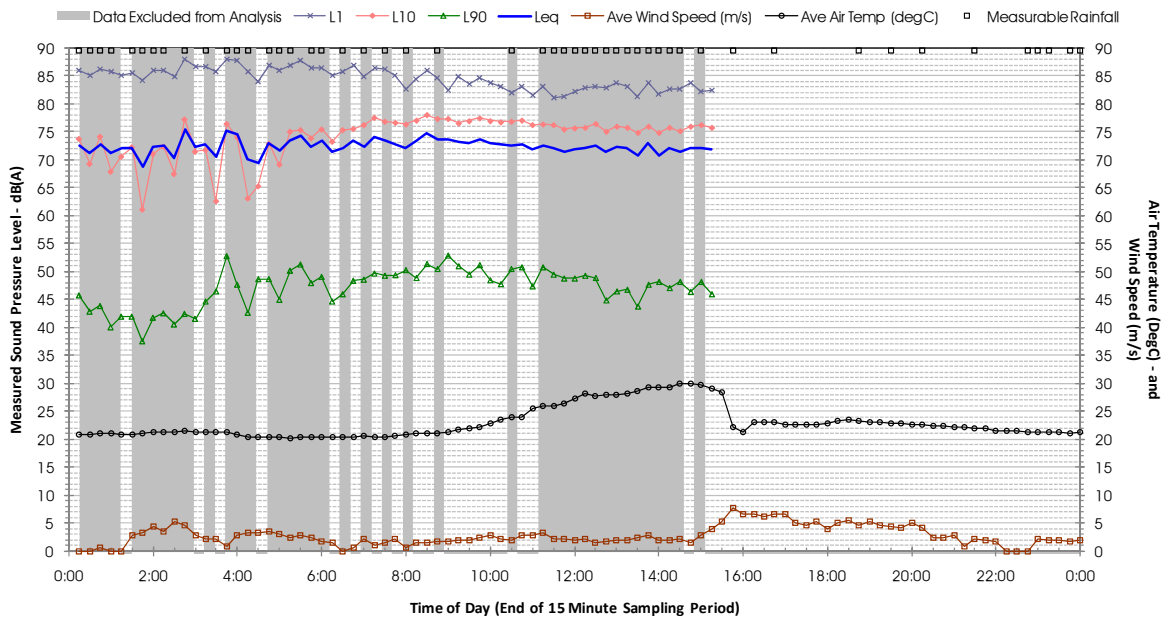

Profile of Noise Environment - Noise Monitoring Location 1438 Tuesday 21 February 2012