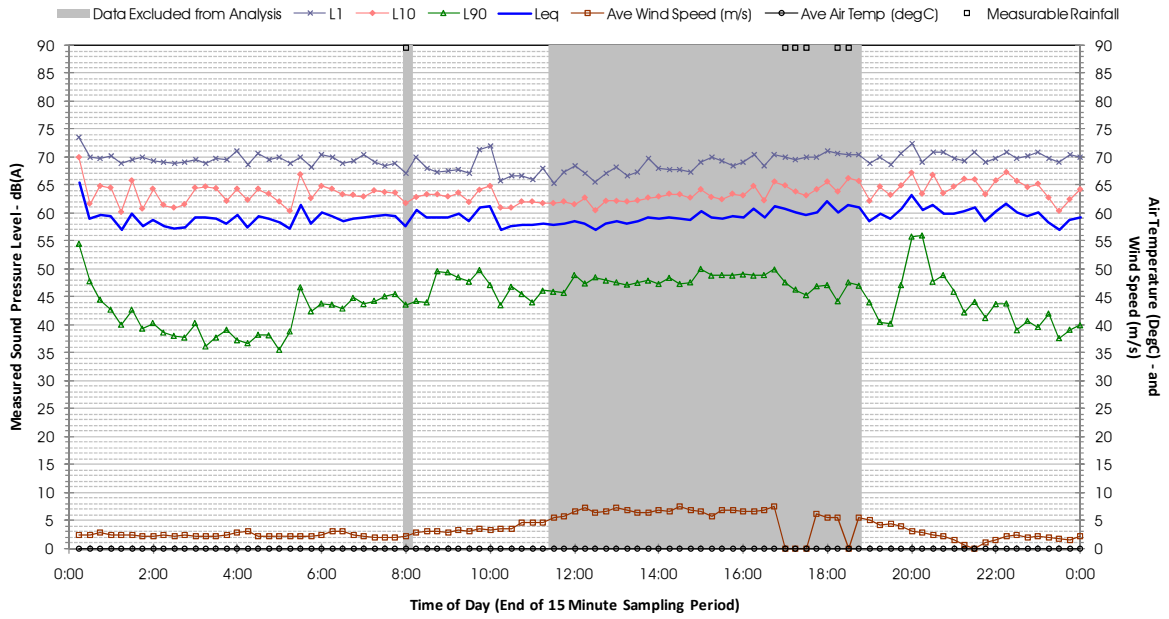

Profile of Noise Environment - Noise Monitoring Location 1546 Wednesday 15 February 2012