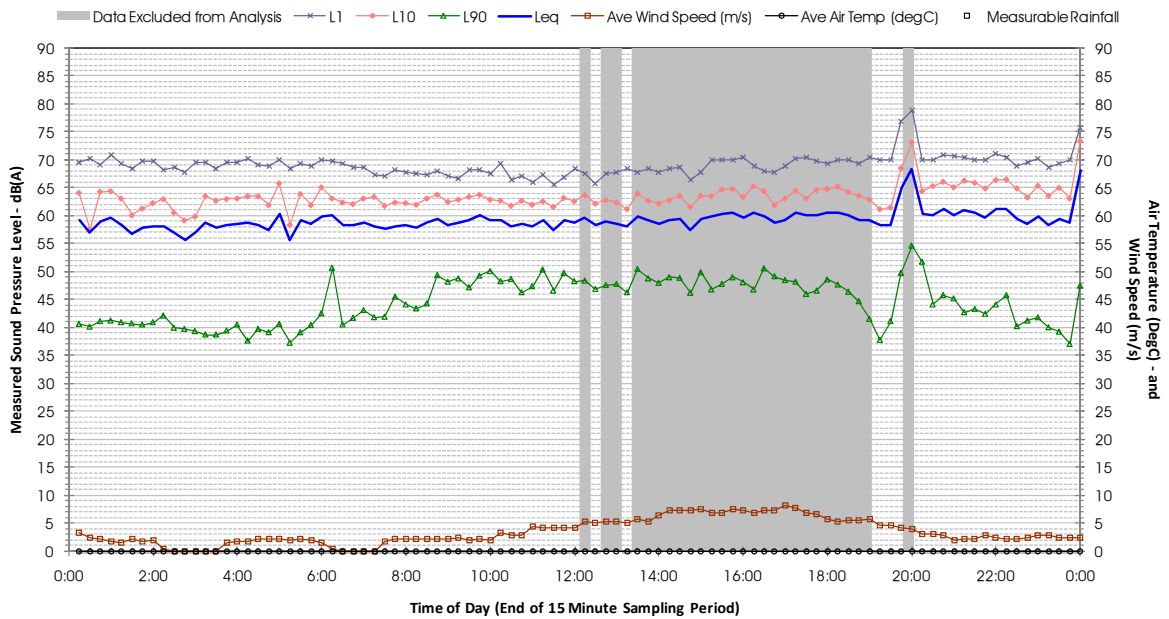

Profile of Noise Environment - Noise Monitoring Location 1546 Tuesday 14 February 2012