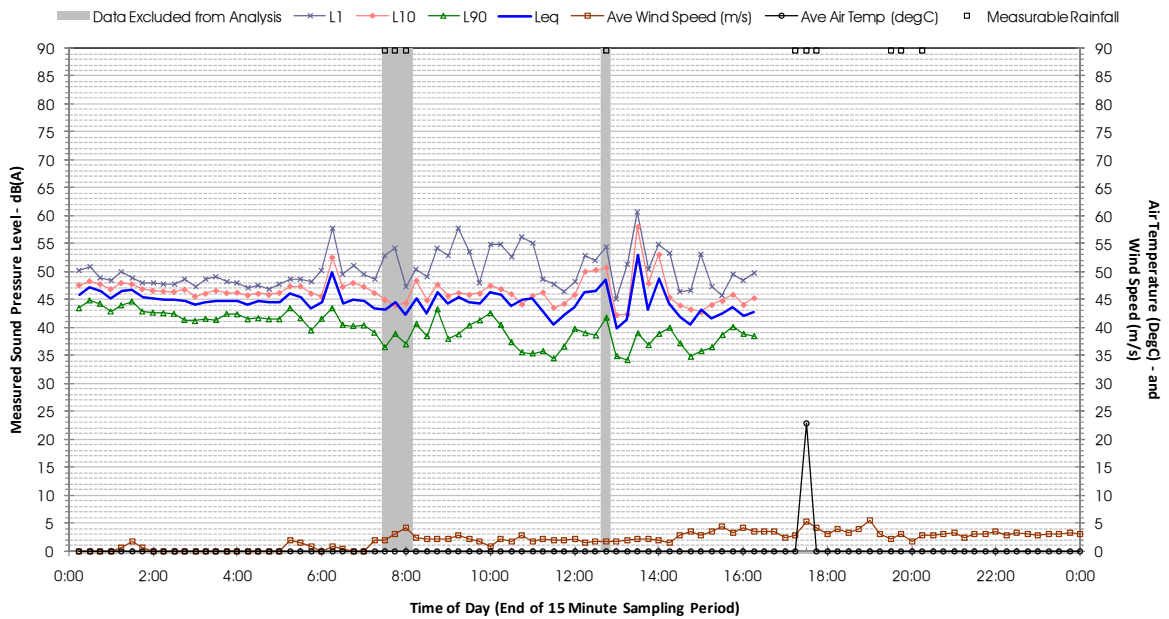

Profile of Noise Environment - Noise Monitoring Location 1523 Saturday 11 February 2012