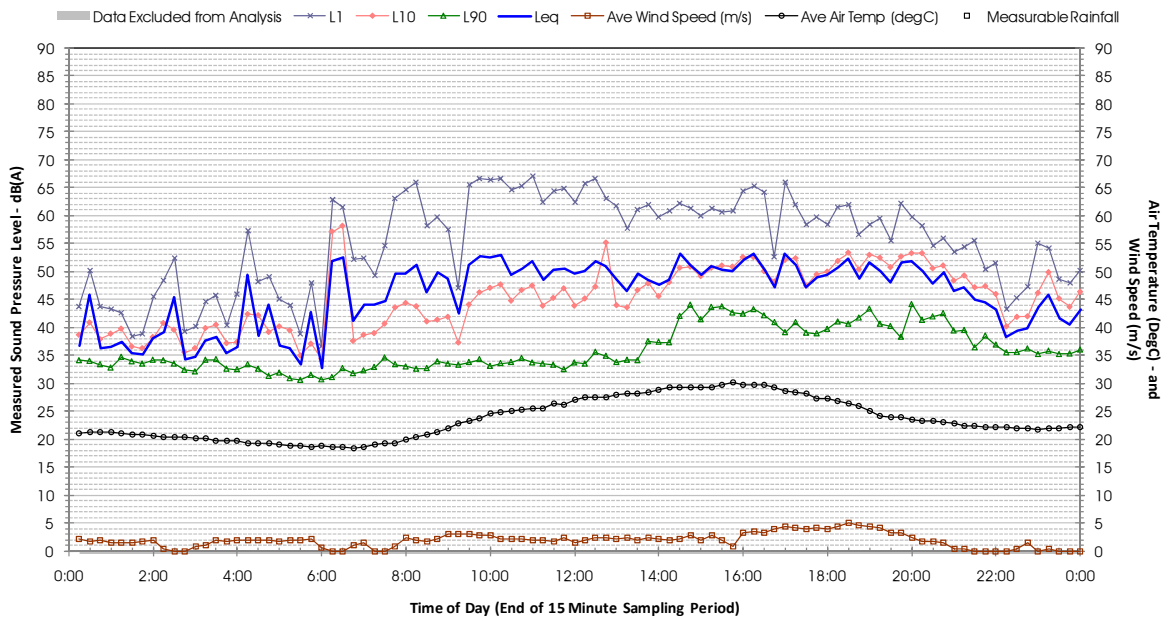

Profile of Noise Environment - Noise Monitoring Location 1461 Sunday 19 February 2012