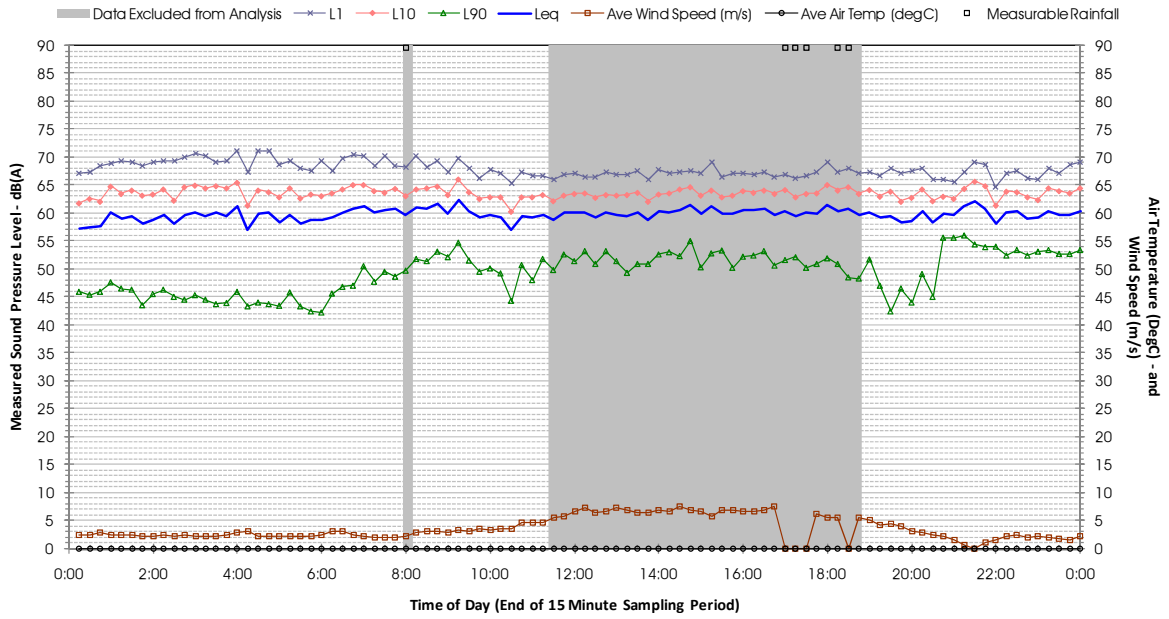

Profile of Noise Environment - Noise Monitoring Location 1471 Wednesday 15 February 2012