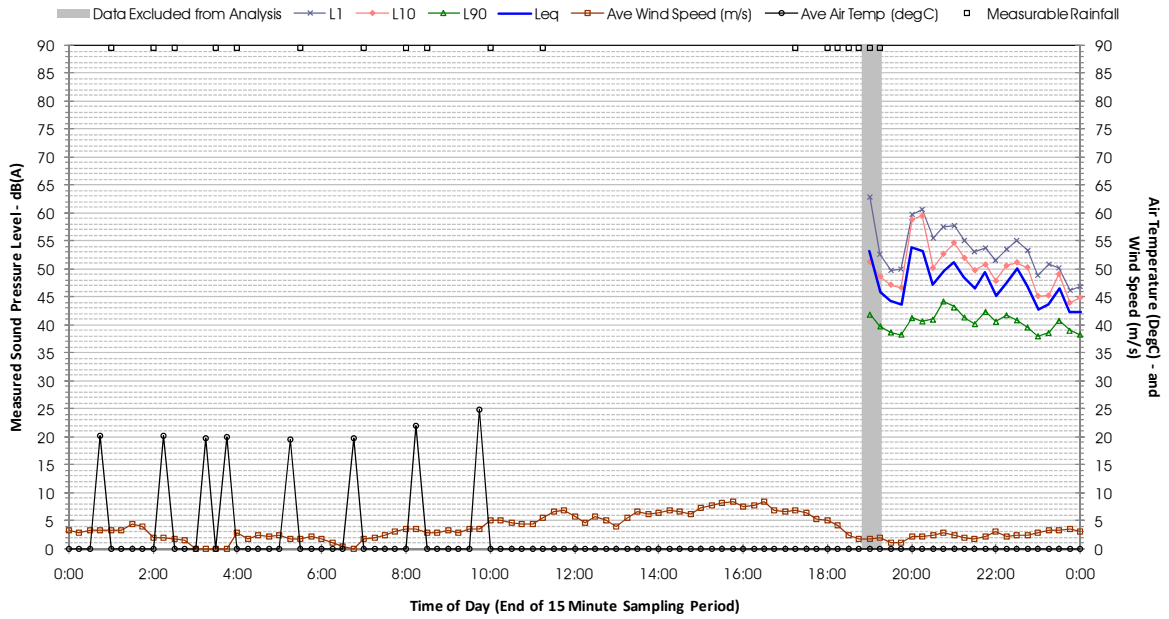

Profile of Noise Environment - Noise Monitoring Location 1461 Wednesday 8 February 2012