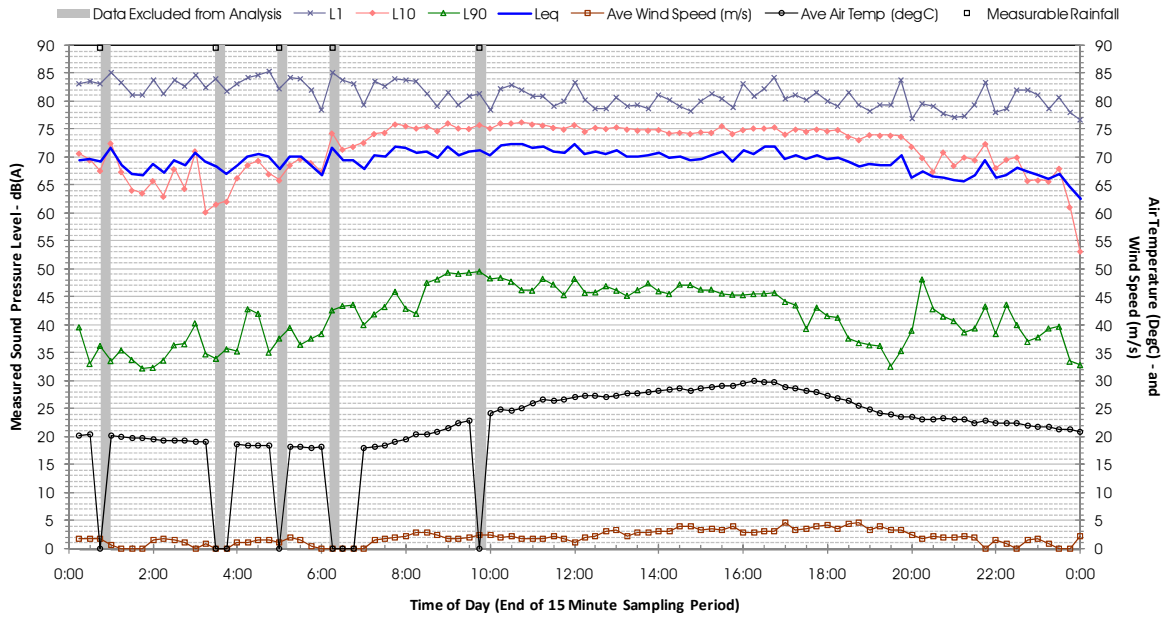

Profile of Noise Environment - Noise Monitoring Location 1438 Thursday 16 February 2012

Profile of Noise Environment - Noise Monitoring Location 1438 Friday 17 February 2012

Profile of Noise Environment - Noise Monitoring Location 1438 Saturday 18 February 2012