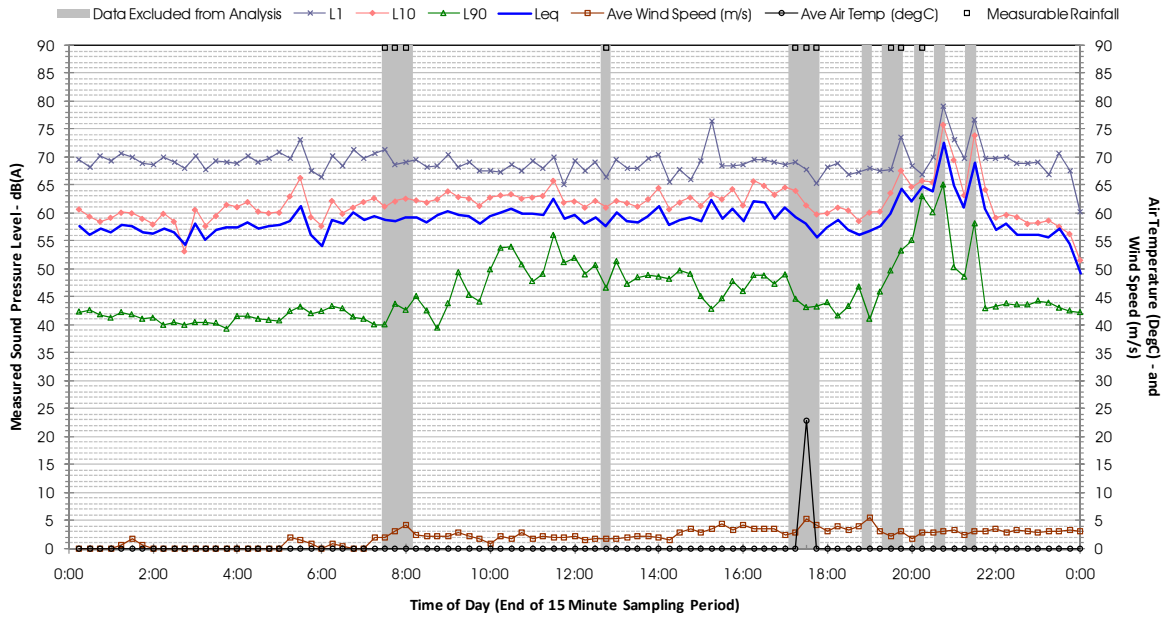

Profile of Noise Environment - Noise Monitoring Location 1591 Saturday 11 February 2012