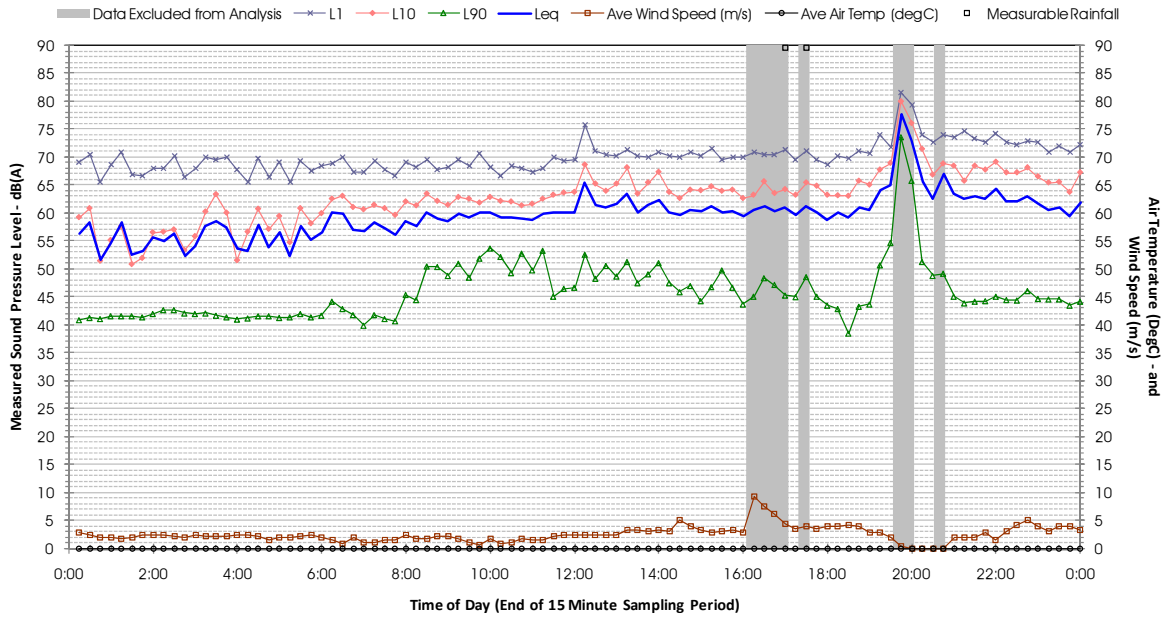

Profile of Noise Environment - Noise Monitoring Location 1591 Monday 13 February 2012