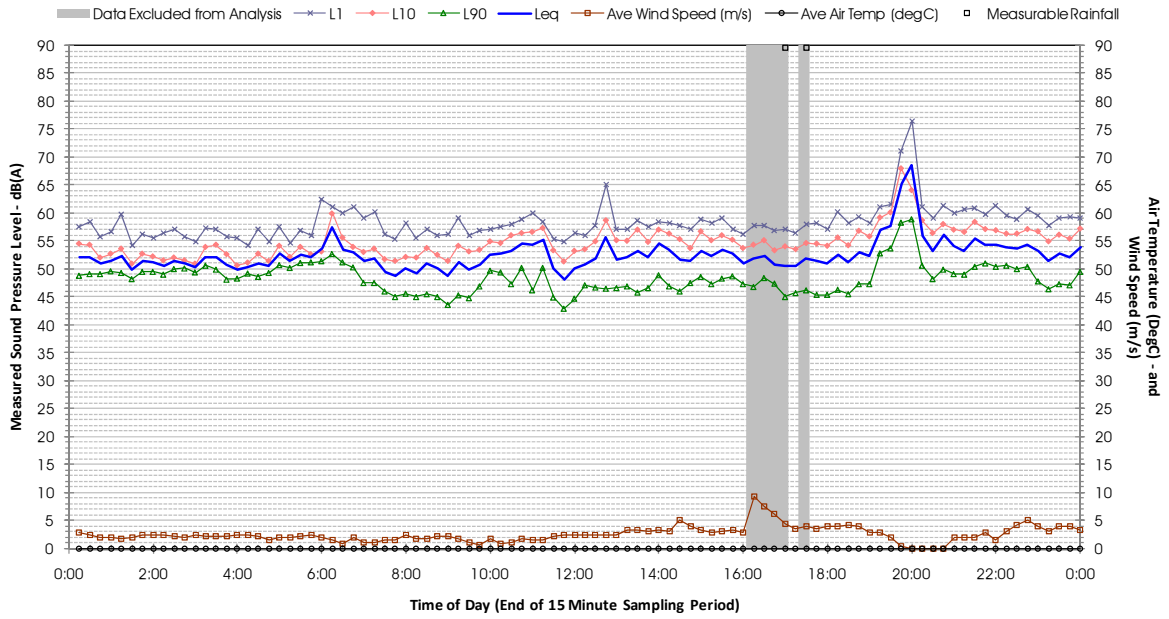

Profile of Noise Environment - Noise Monitoring Location 1592 Monday 13 February 2012