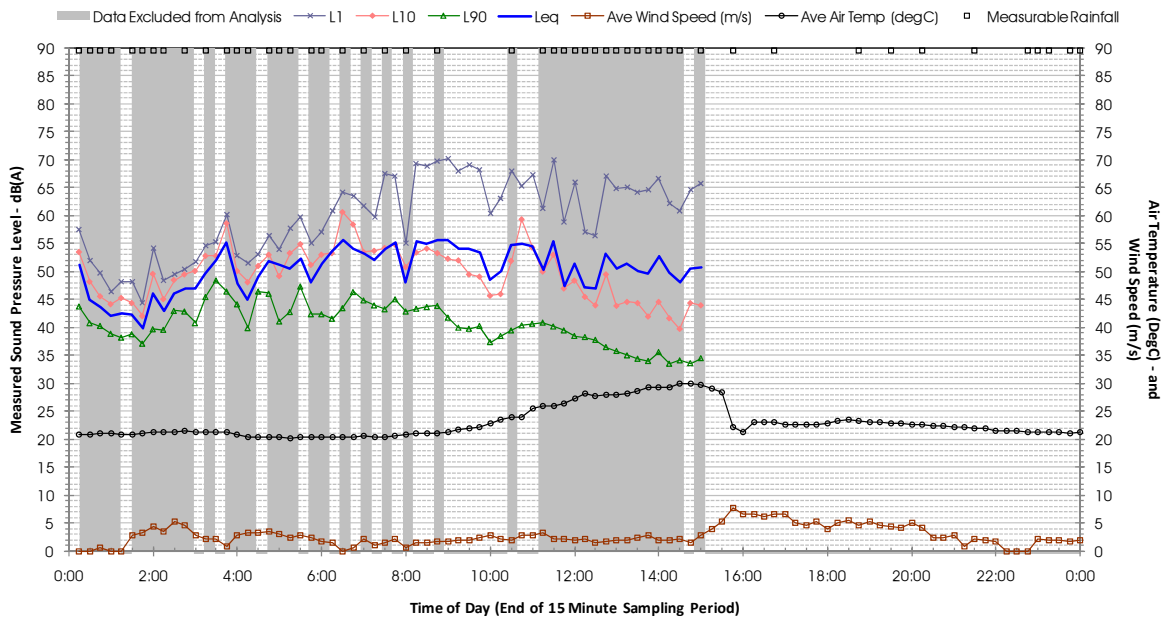

Profile of Noise Environment - Noise Monitoring Location 1461 Tuesday 21 February 2012