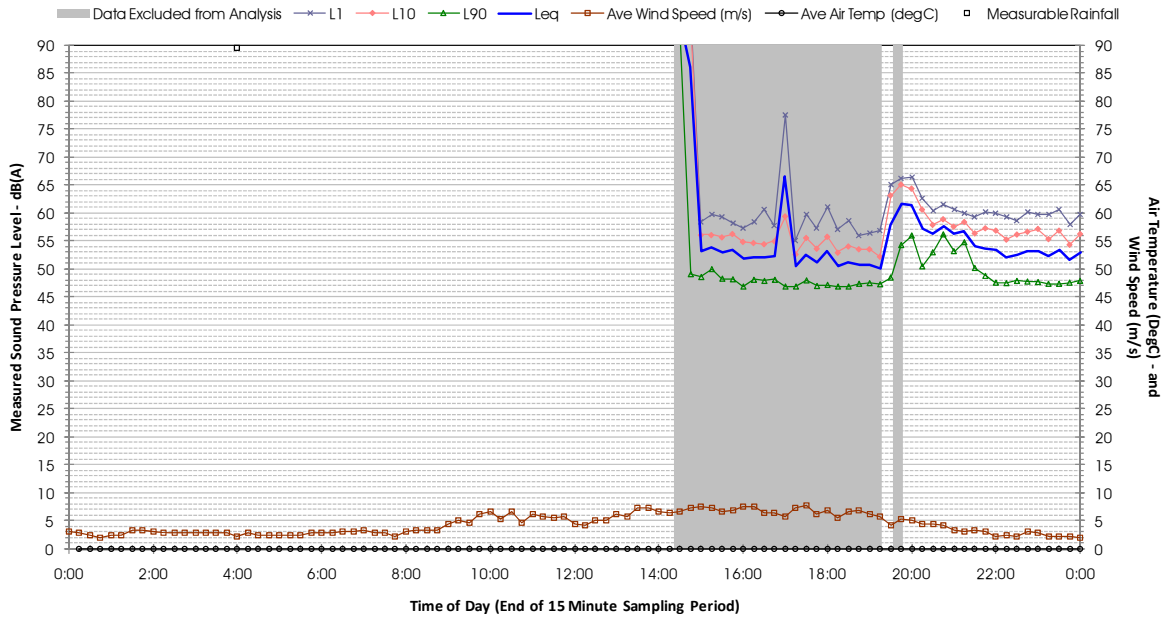

Profile of Noise Environment - Noise Monitoring Location 1592 Thursday 9 February 2012