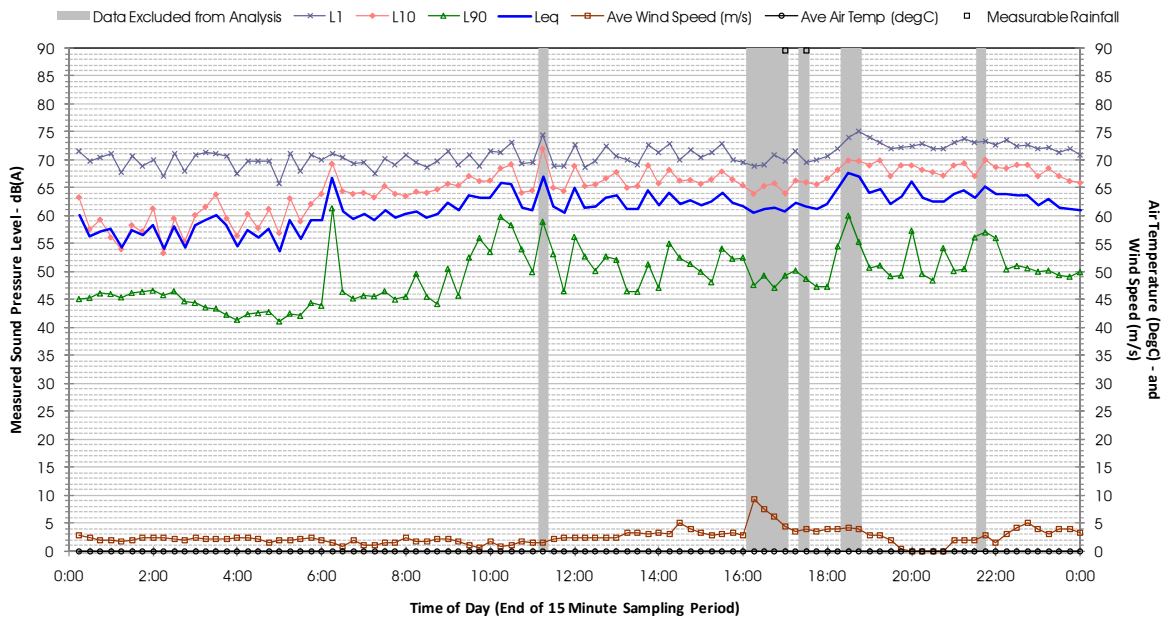

Profile of Noise Environment - Noise Monitoring Location 1524 Monday 13 February 2012