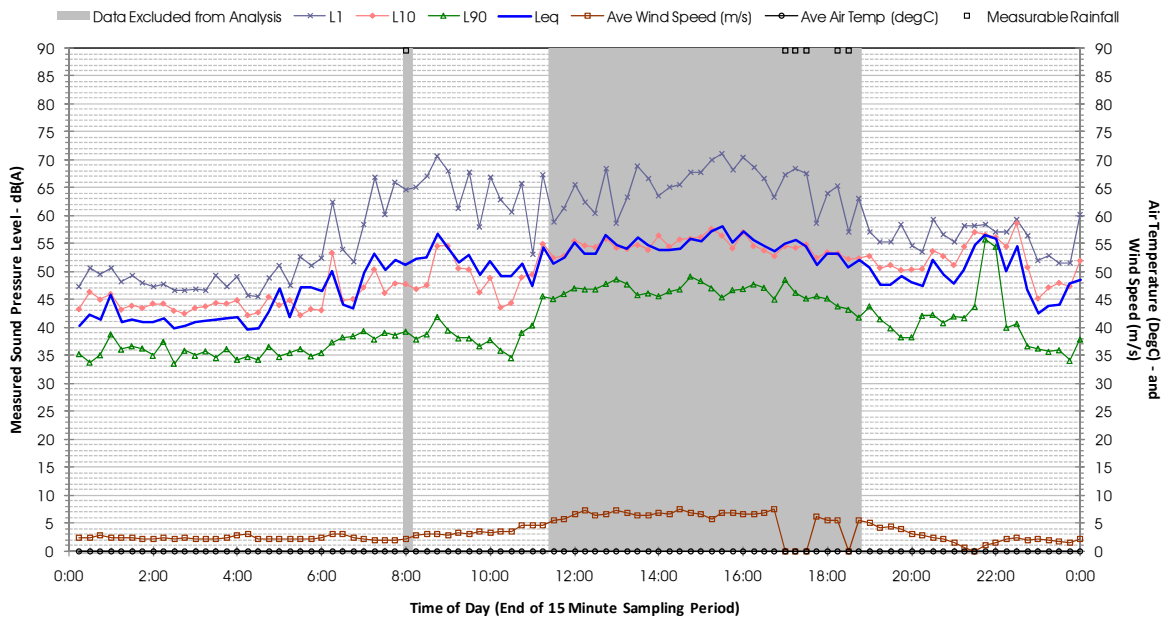

Profile of Noise Environment - Noise Monitoring Location 1461 Wednesday 15 February 2012