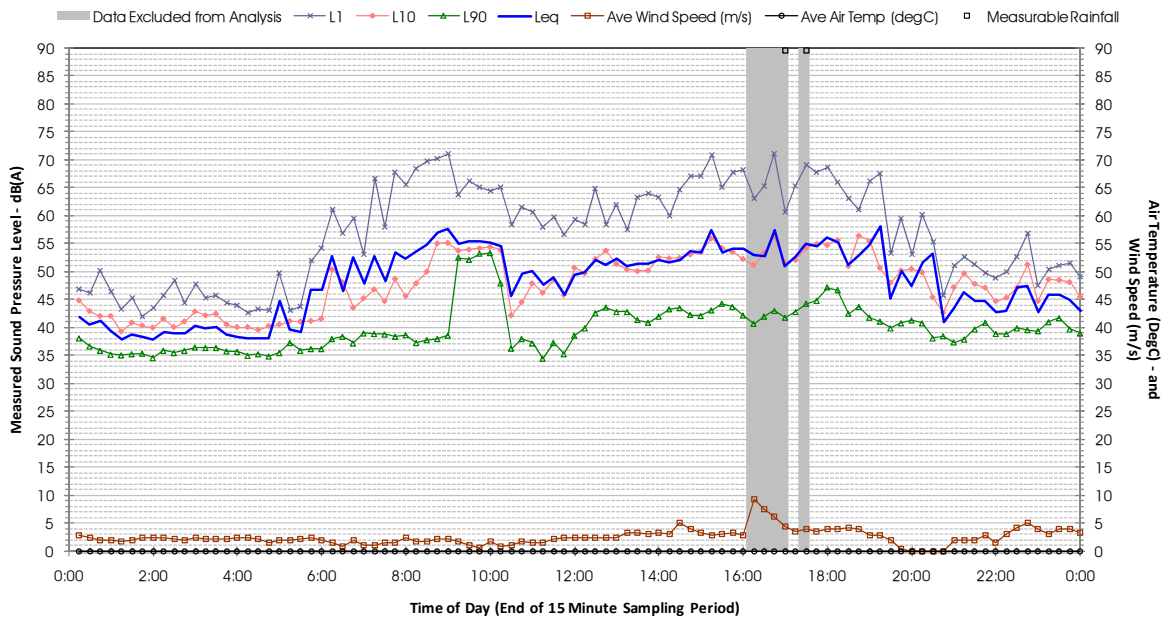

Profile of Noise Environment - Noise Monitoring Location 1461 Monday 13 February 2012