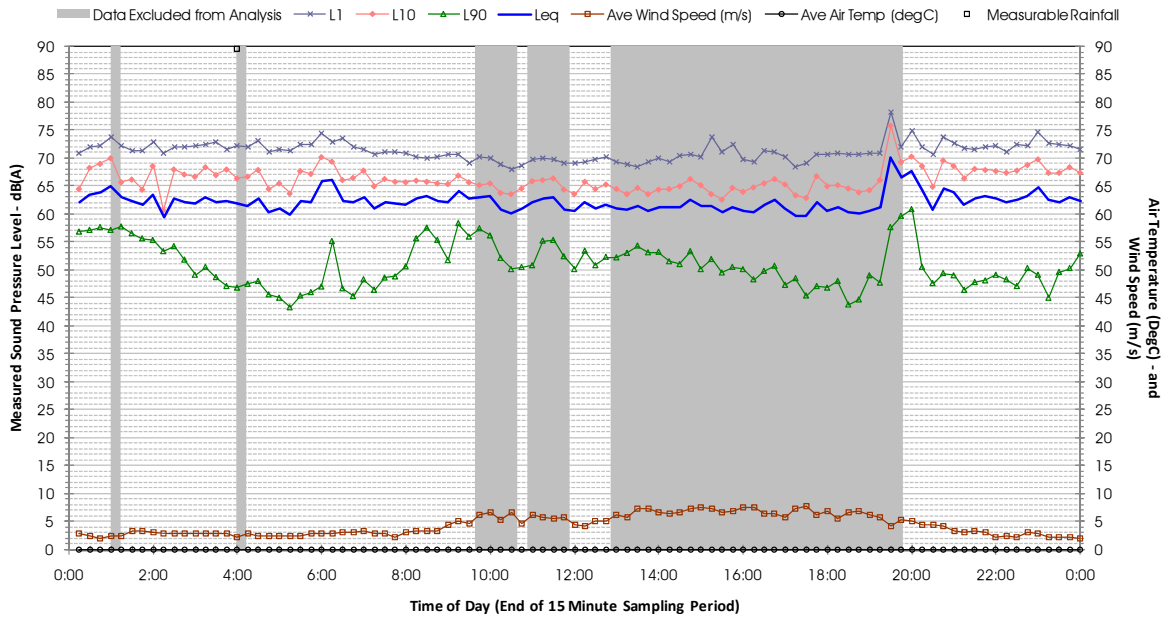

Profile of Noise Environment - Noise Monitoring Location 1524 Thursday 9 February 2012