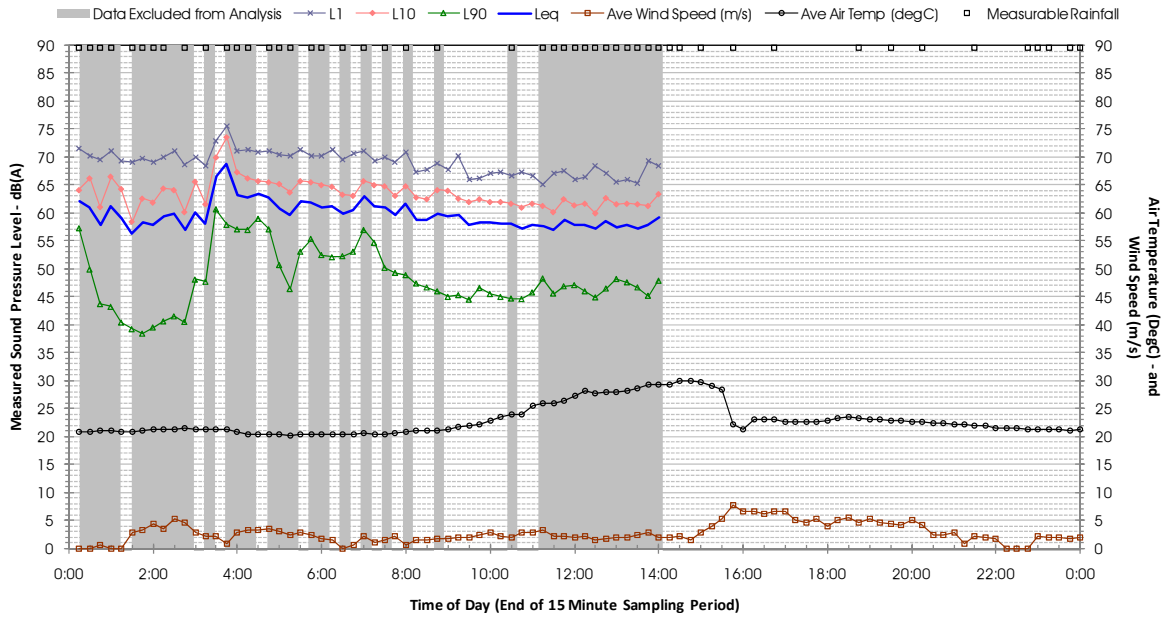

Profile of Noise Environment - Noise Monitoring Location 1546 Tuesday 21 February 2012