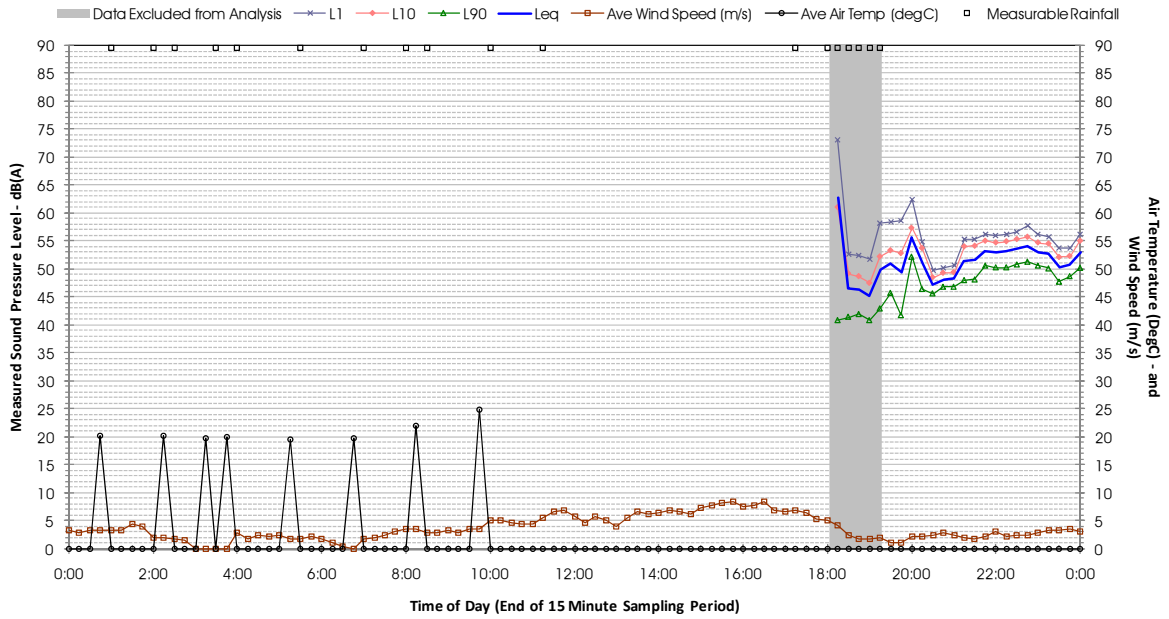

Profile of Noise Environment - Noise Monitoring Location 1523 Wednesday 8 February 2012