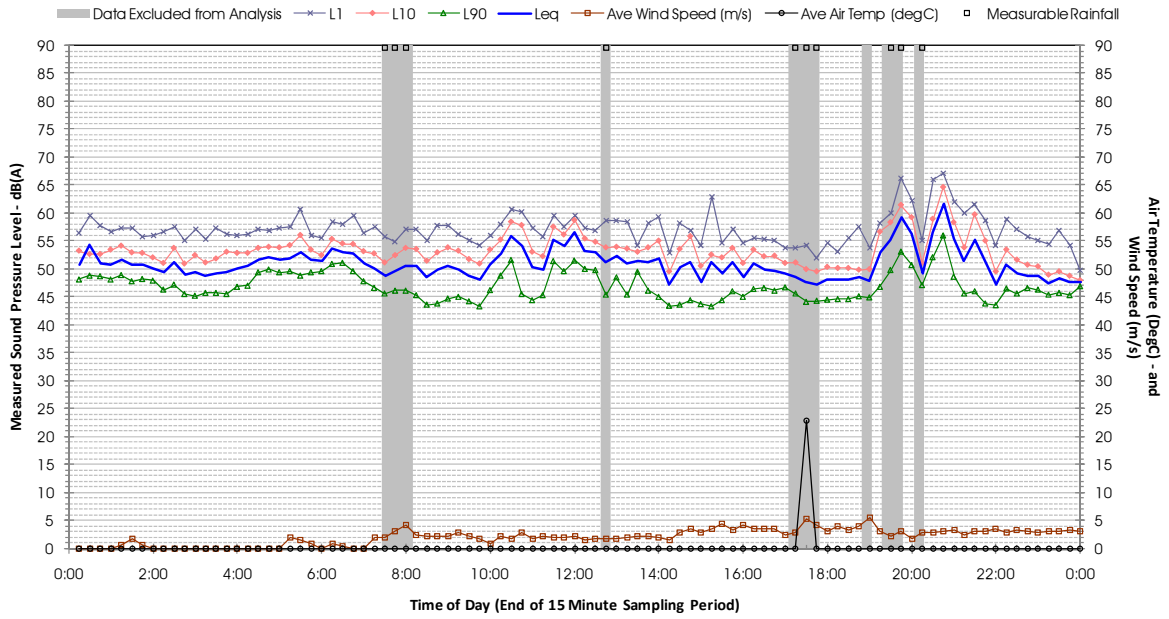

Profile of Noise Environment - Noise Monitoring Location 1592 Saturday 11 February 2012