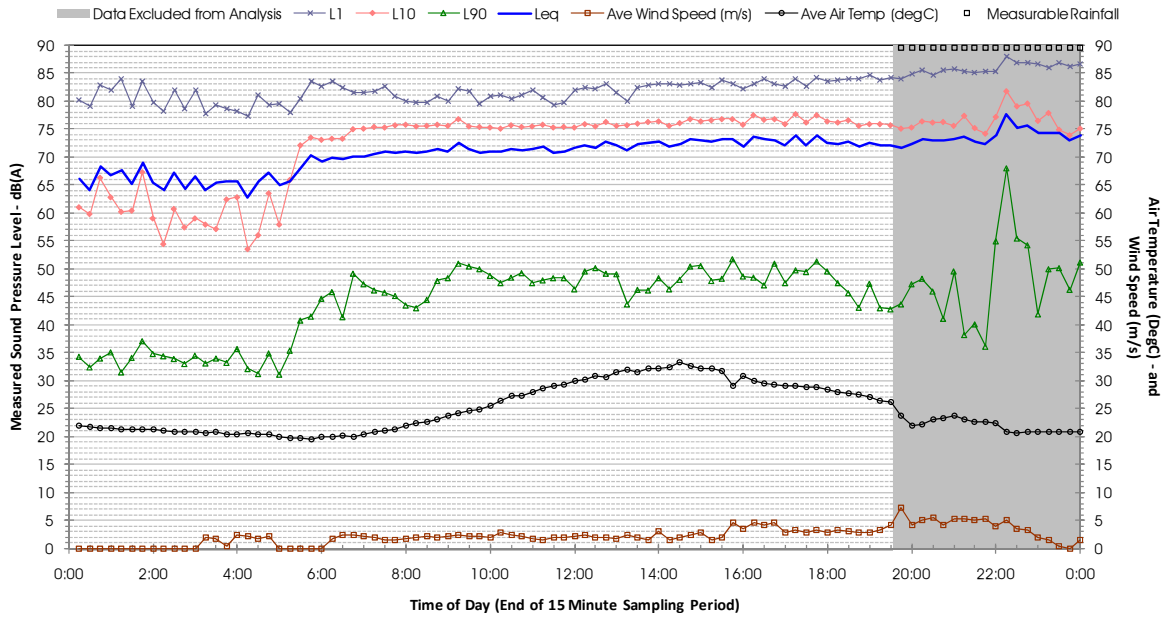

Profile of Noise Environment - Noise Monitoring Location 1438 Monday 20 February 2012