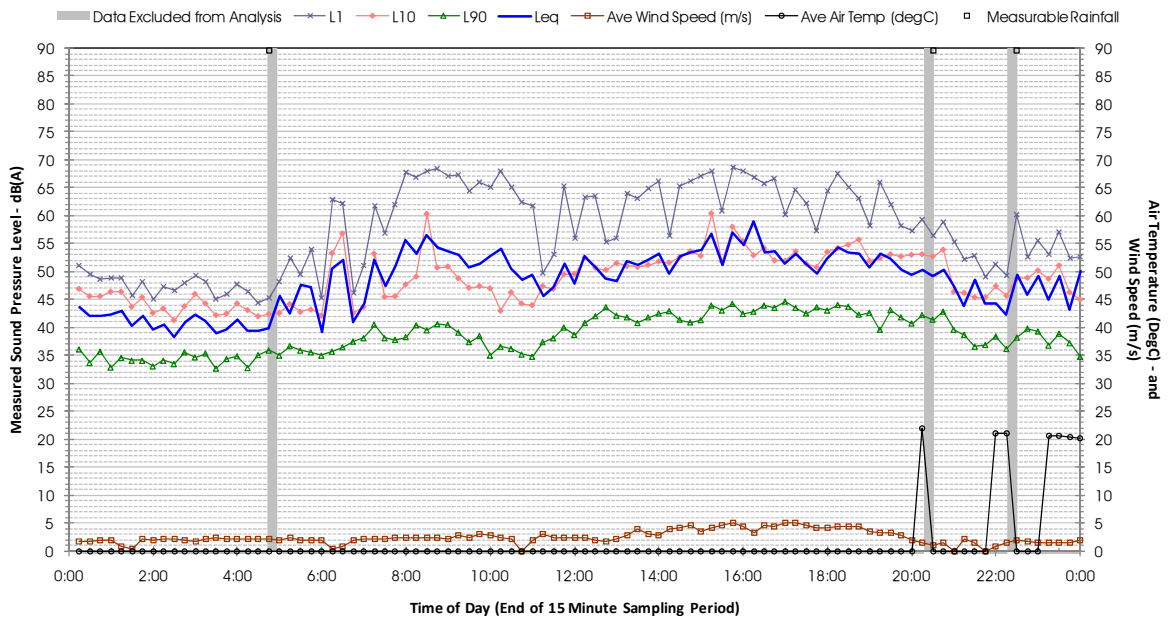

Profile of Noise Environment - Noise Monitoring Location 1461 Friday 17 February 2012