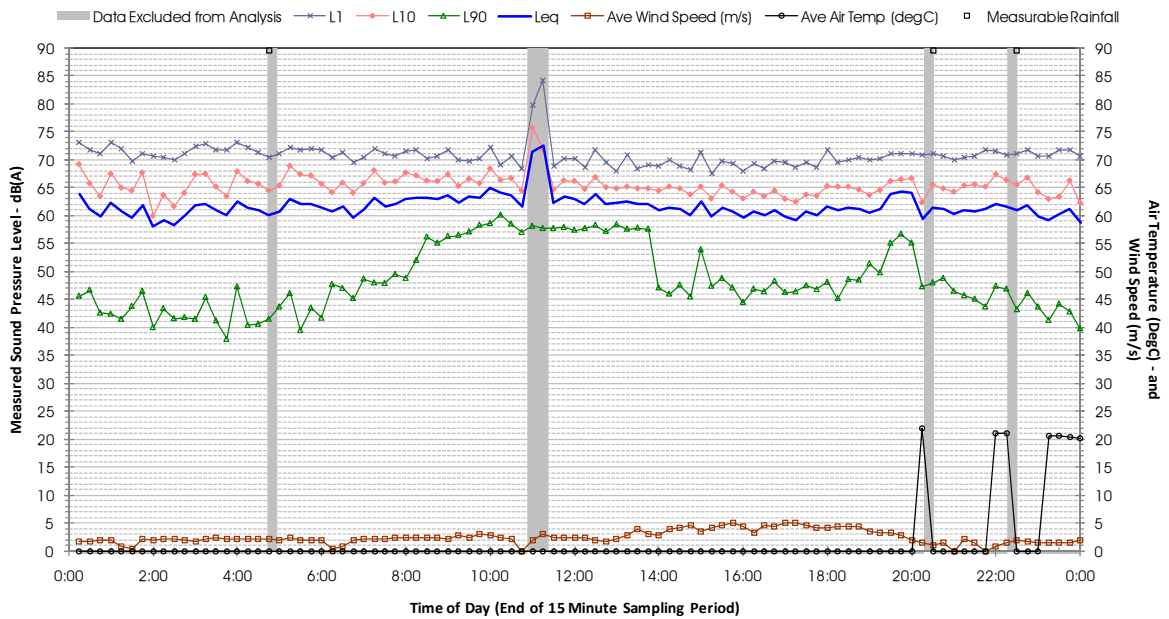

Profile of Noise Environment - Noise Monitoring Location 1524 Friday 17 February 2012