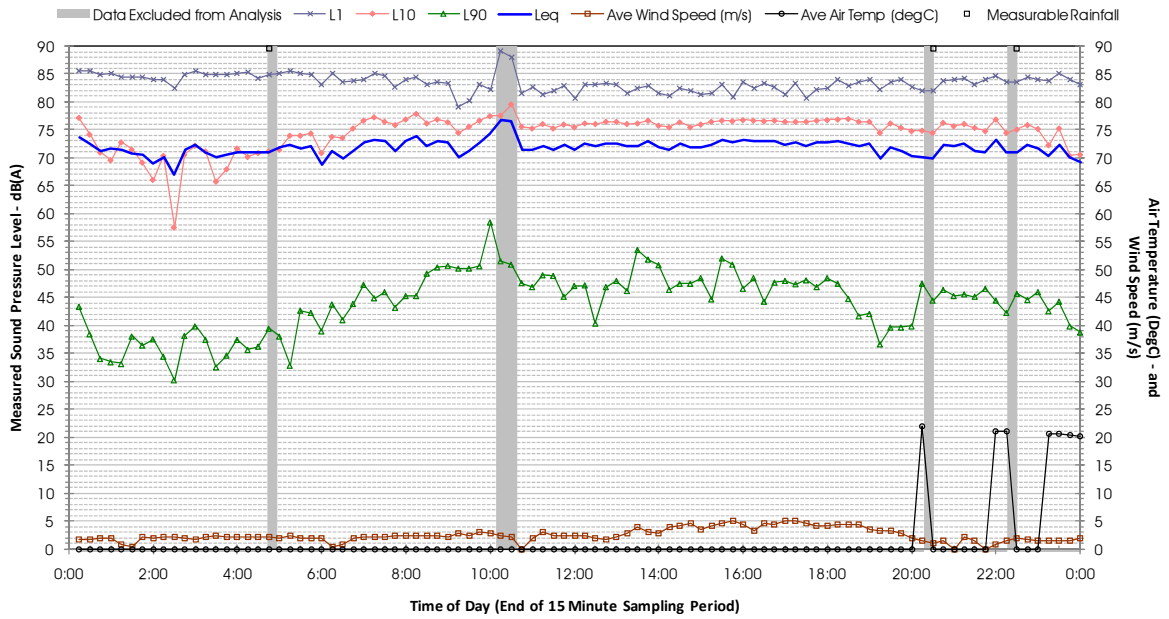

Profile of Noise Environment - Noise Monitoring Location 1438 Thursday 16 February 2012

Profile of Noise Environment - Noise Monitoring Location 1438 Friday 17 February 2012

Profile of Noise Environment - Noise Monitoring Location 1438 Saturday 18 February 2012