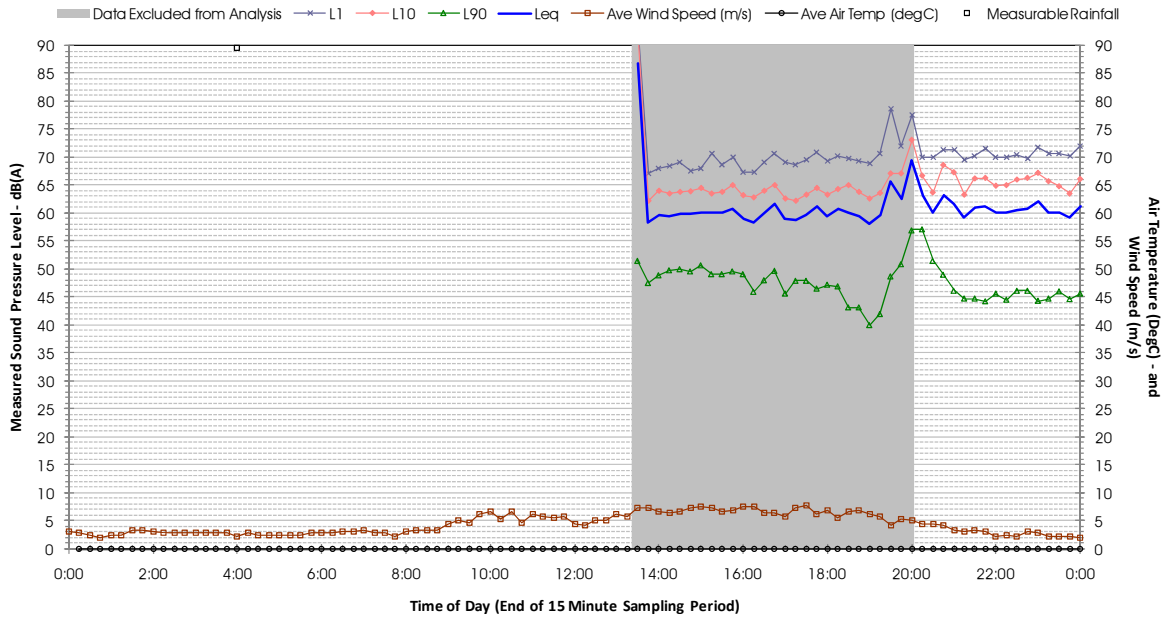

Profile of Noise Environment - Noise Monitoring Location 1546 Thursday 9 February 2012