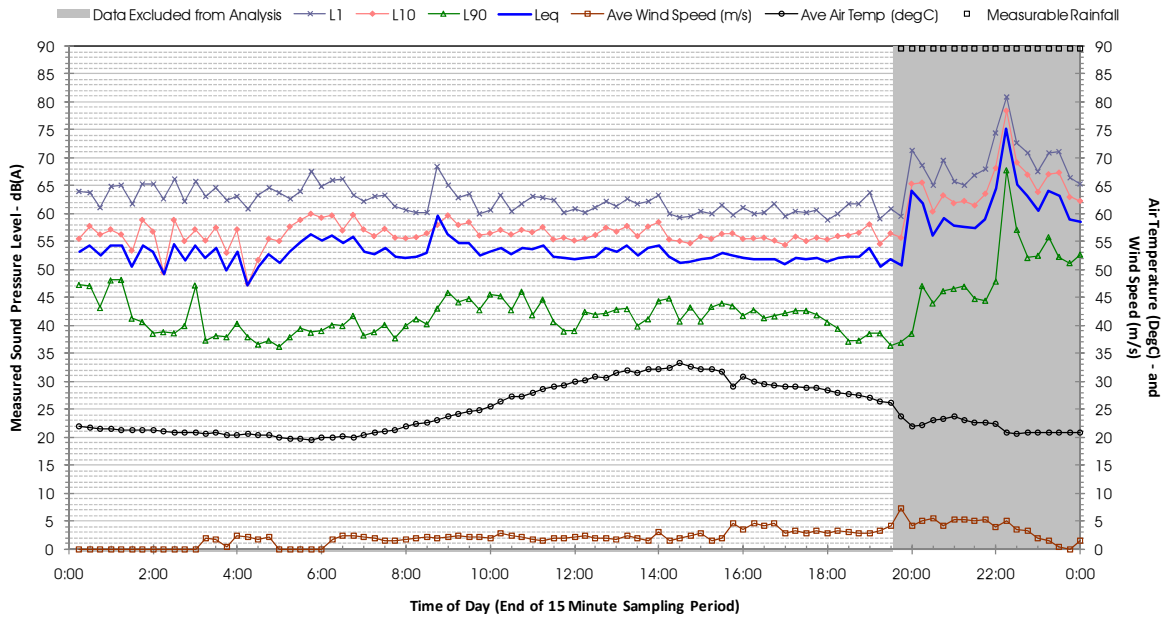

Profile of Noise Environment - Noise Monitoring Location 1471 Monday 20 February 2012