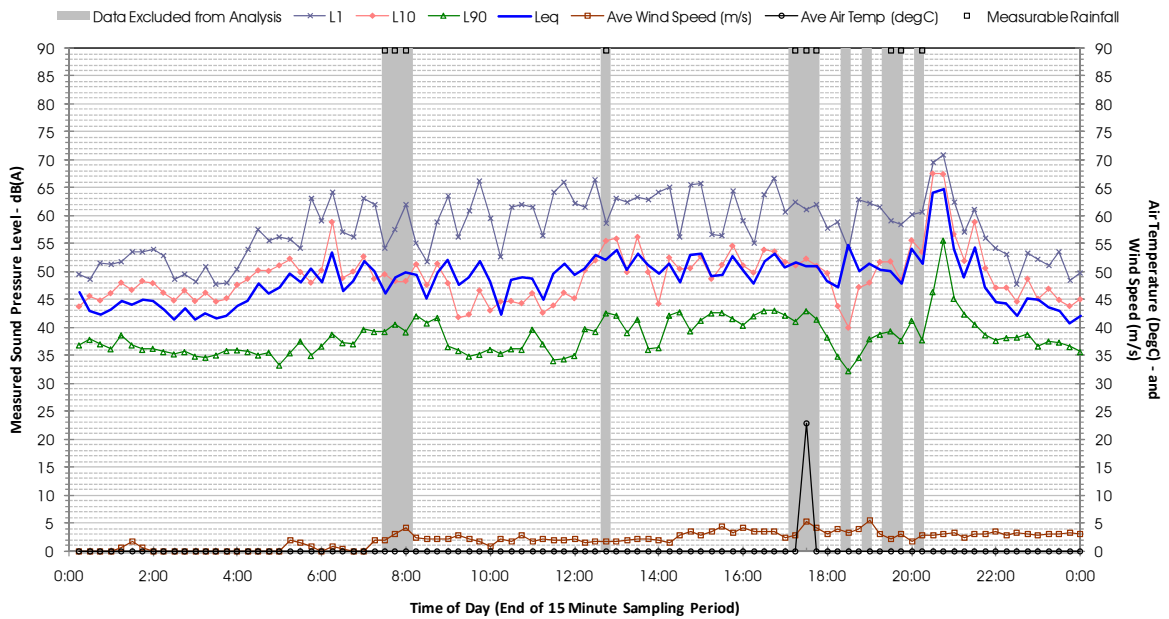

Profile of Noise Environment - Noise Monitoring Location 1461 Saturday 11 February 2012