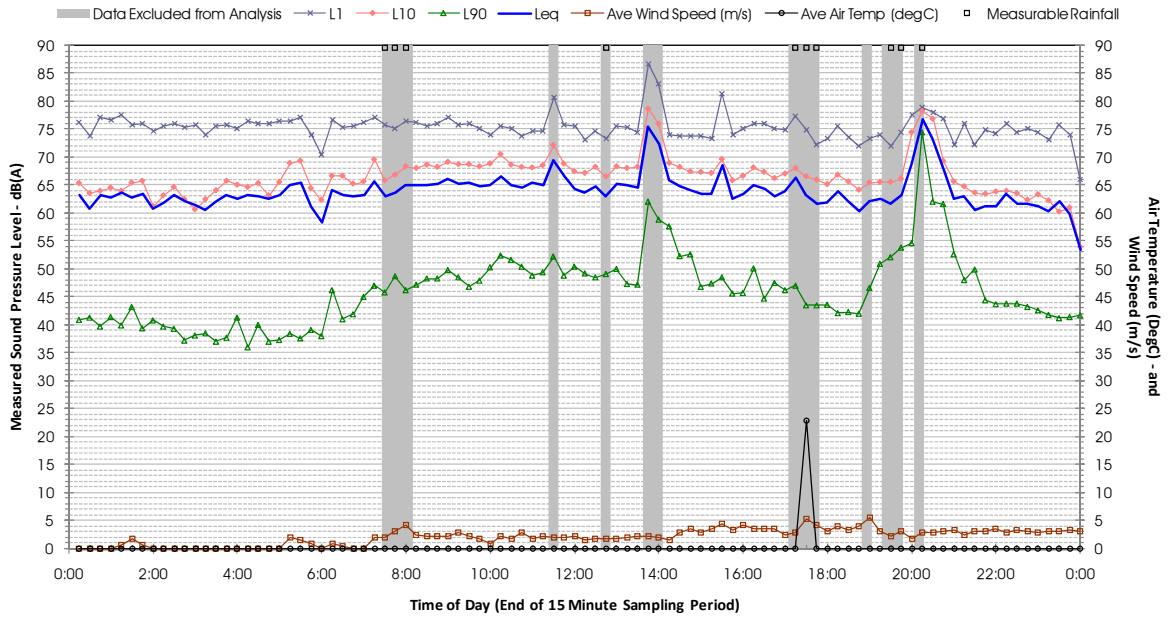

Profile of Noise Environment - Noise Monitoring Location 1557 Saturday 11 February 2012