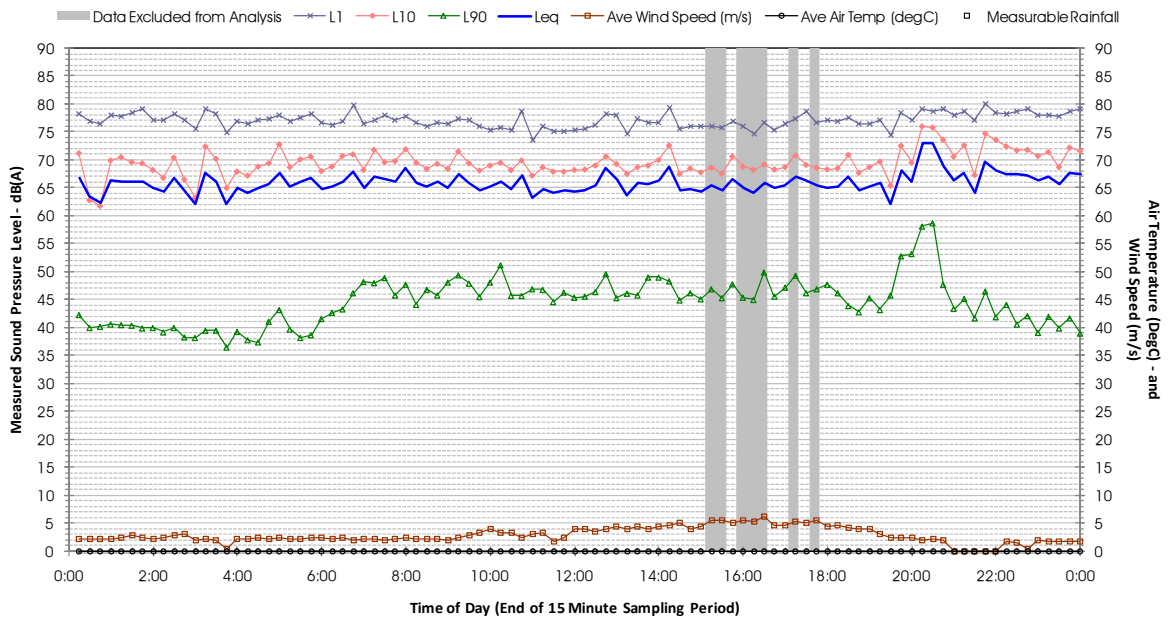

Profile of Noise Environment - Noise Monitoring Location 1557 Thursday 16 February 2012