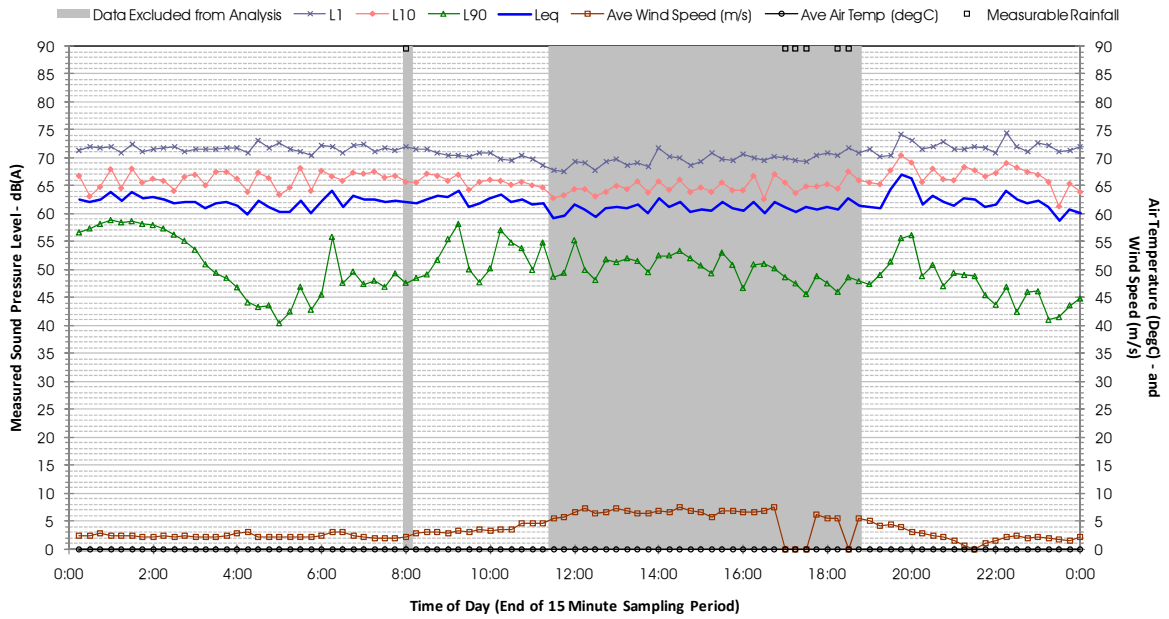

Profile of Noise Environment - Noise Monitoring Location 1524 Wednesday 15 February 2012