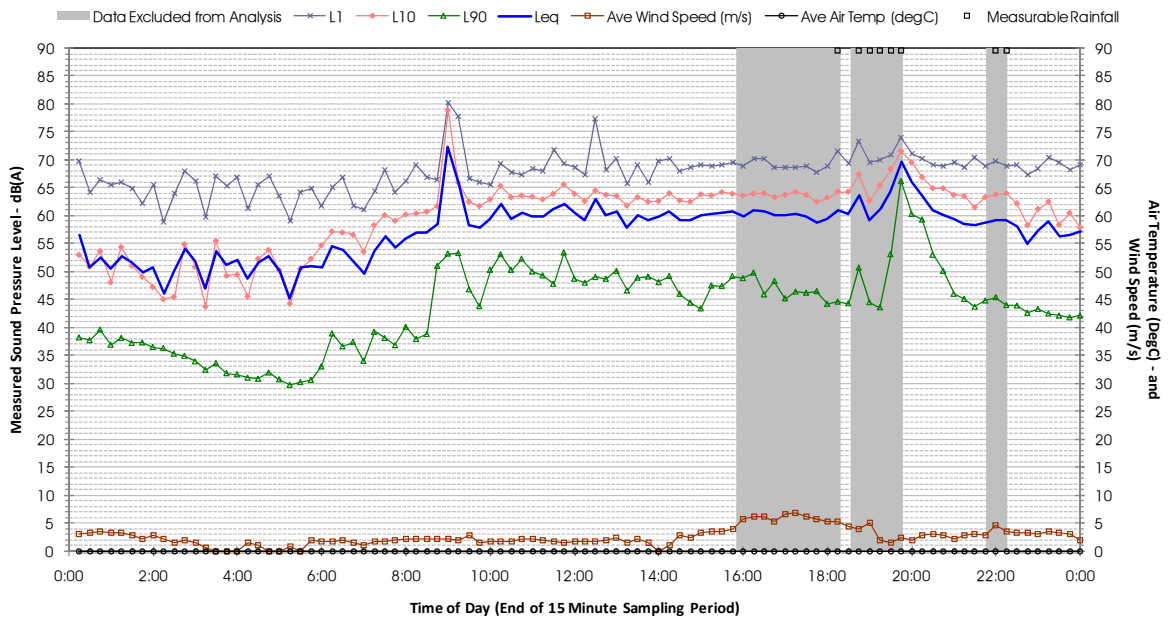

Profile of Noise Environment - Noise Monitoring Location 1546 Sunday 12 February 2012