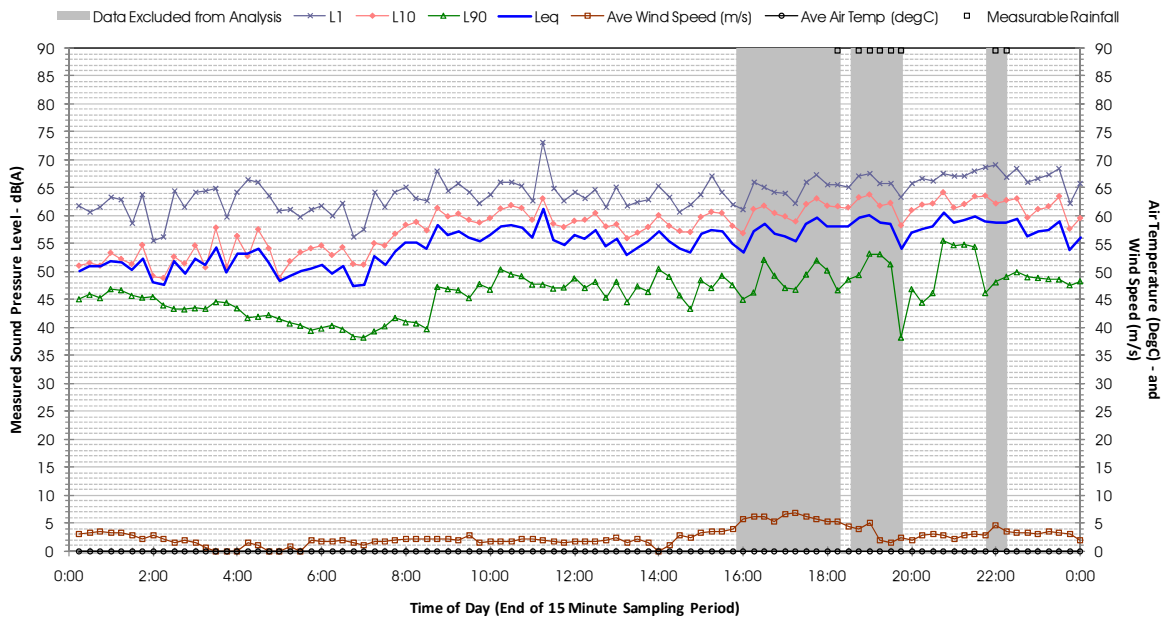

Profile of Noise Environment - Noise Monitoring Location 1471 Sunday 12 February 2012