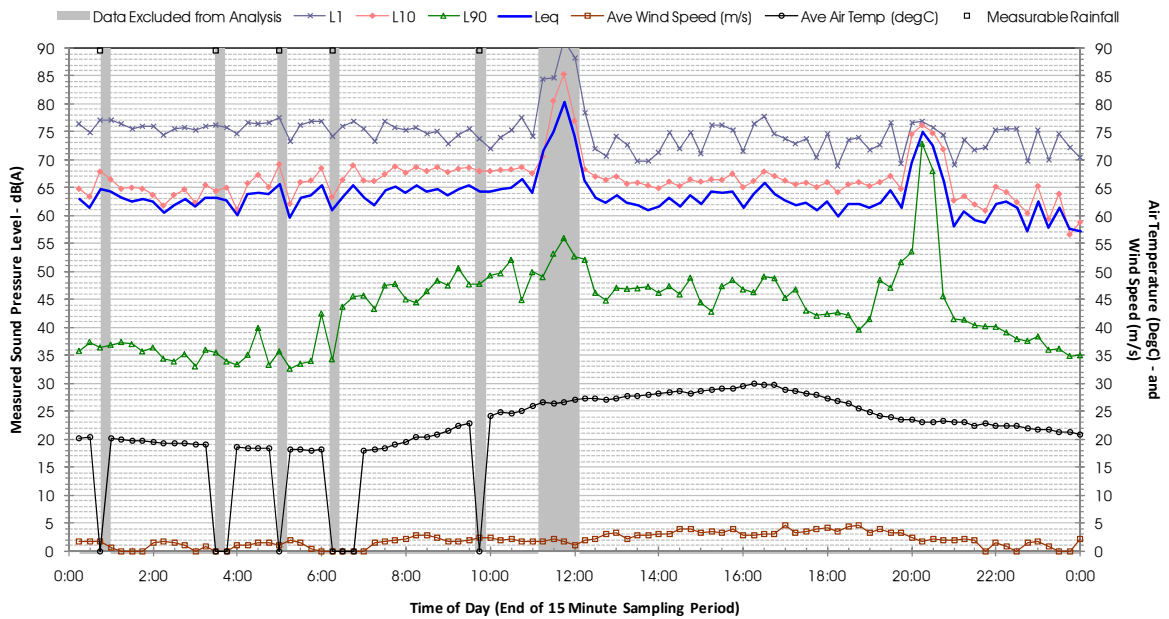

Profile of Noise Environment - Noise Monitoring Location 1557 Saturday 18 February 2012