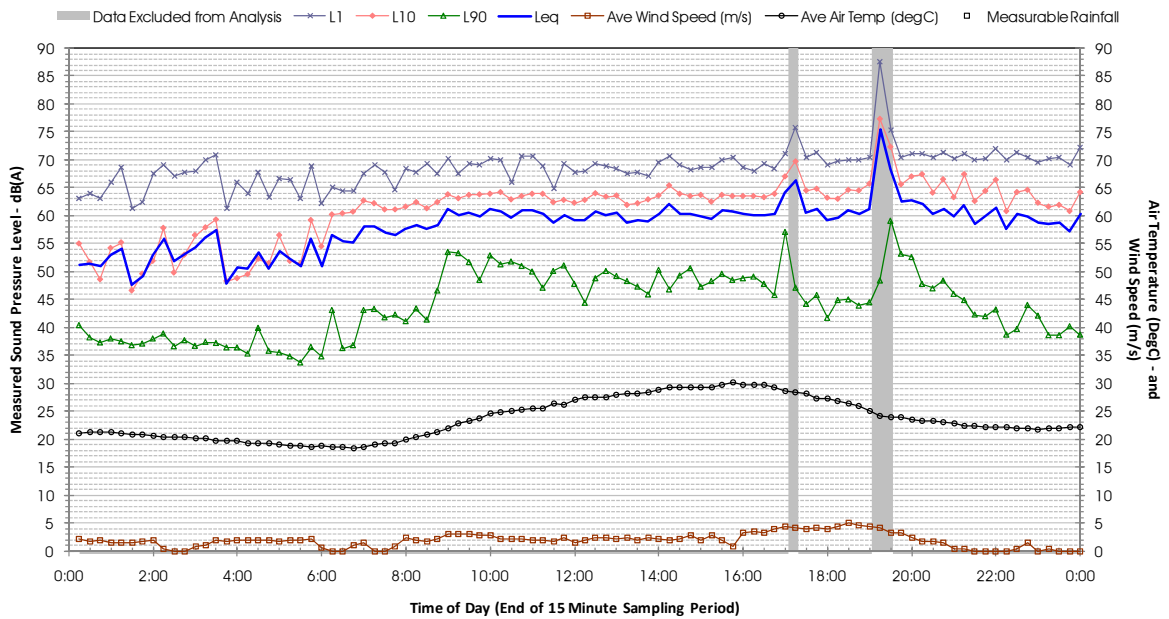

Profile of Noise Environment - Noise Monitoring Location 1524 Sunday 19 February 2012