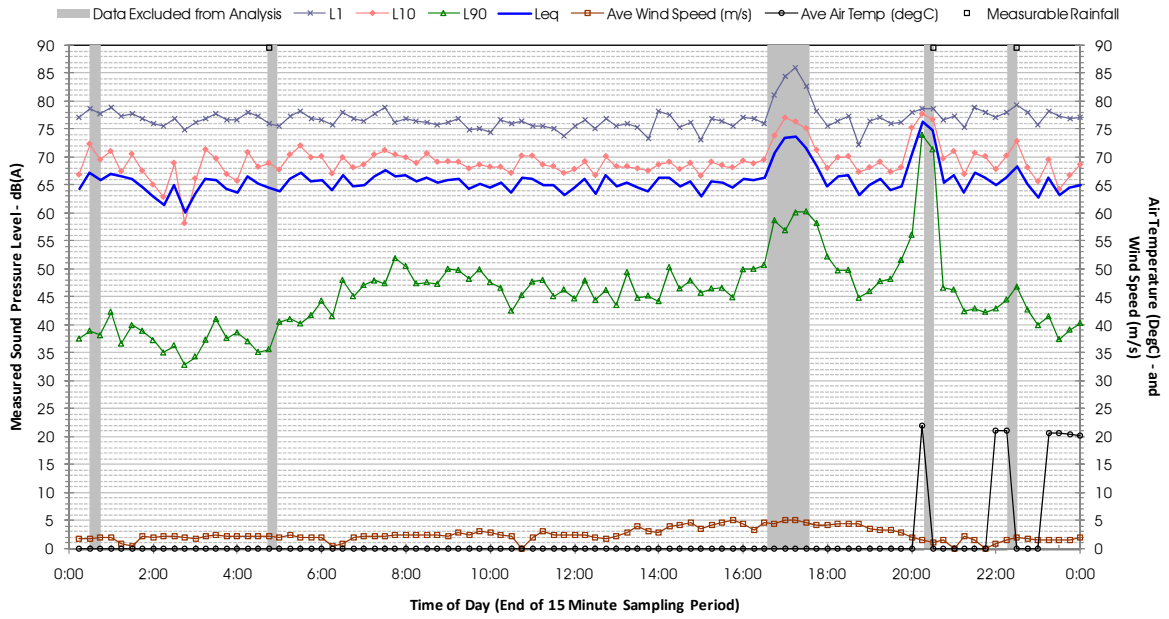

Profile of Noise Environment - Noise Monitoring Location 1557 Friday 17 February 2012