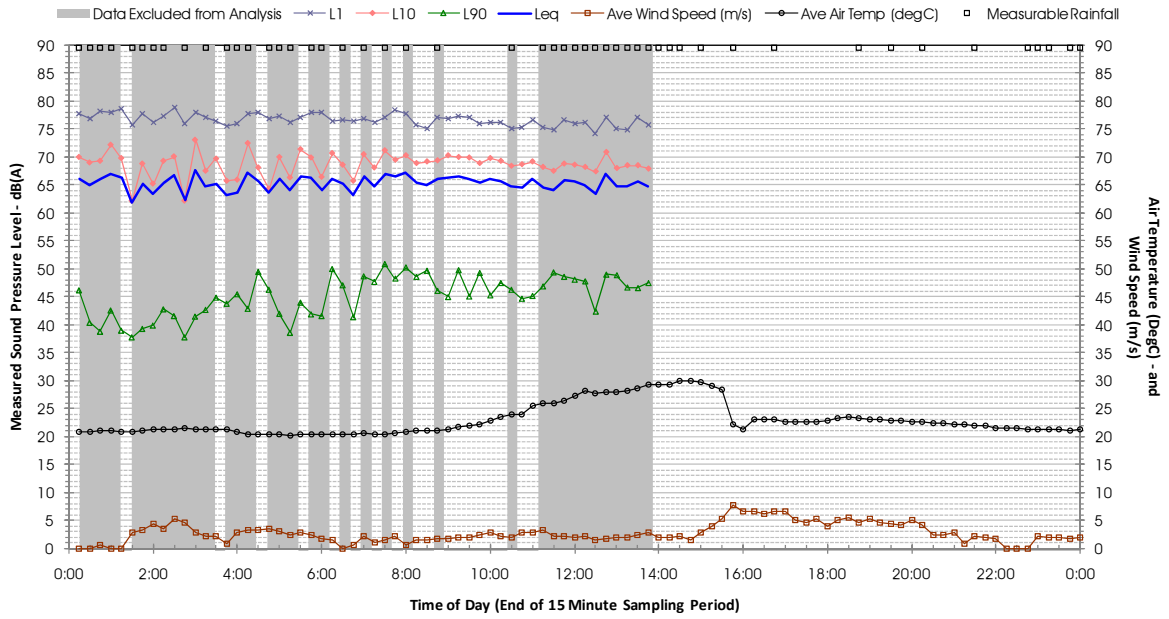

Profile of Noise Environment - Noise Monitoring Location 1557 Tuesday 21 February 2012