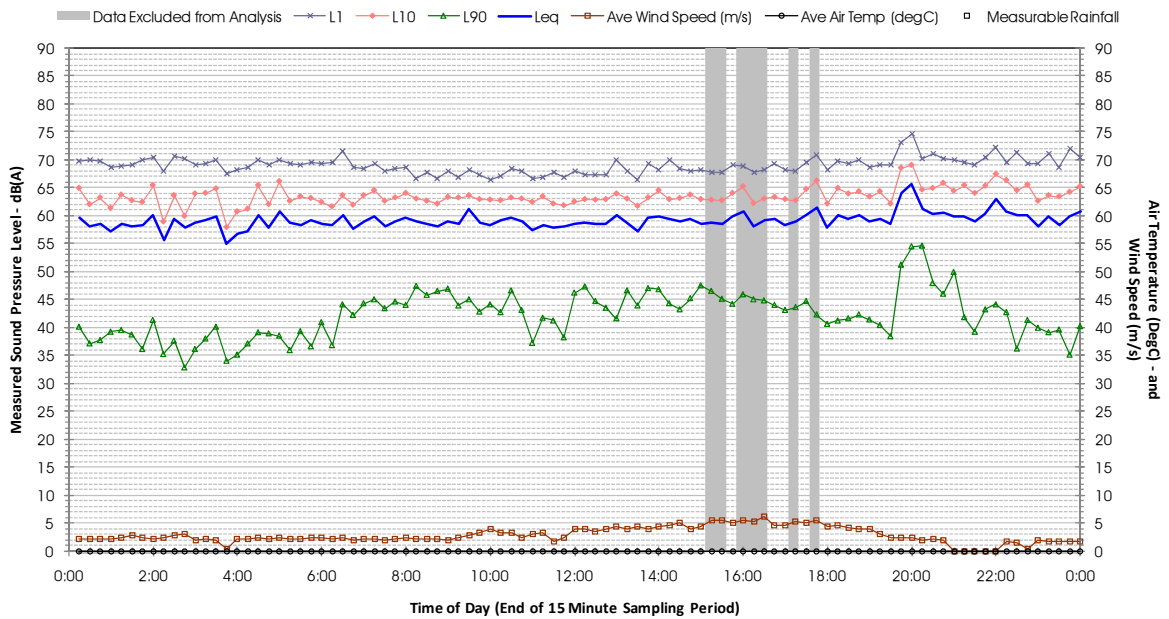

Profile of Noise Environment - Noise Monitoring Location 1546 Thursday 16 February 2012