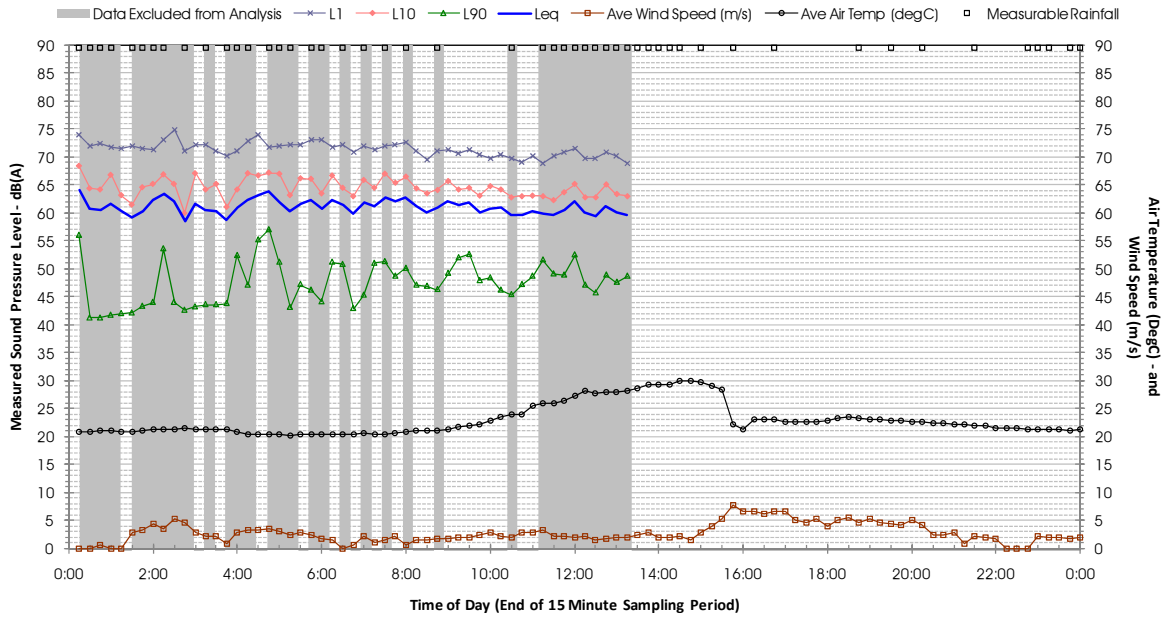

Profile of Noise Environment - Noise Monitoring Location 1591 Tuesday 21 February 2012