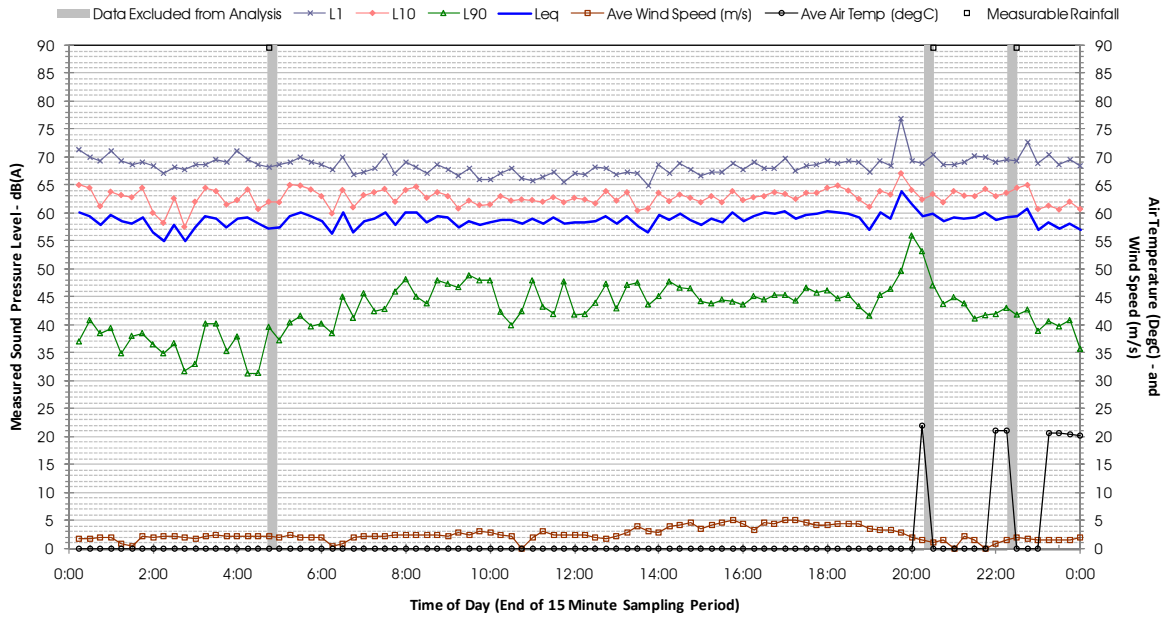

Profile of Noise Environment - Noise Monitoring Location 1546 Friday 17 February 2012