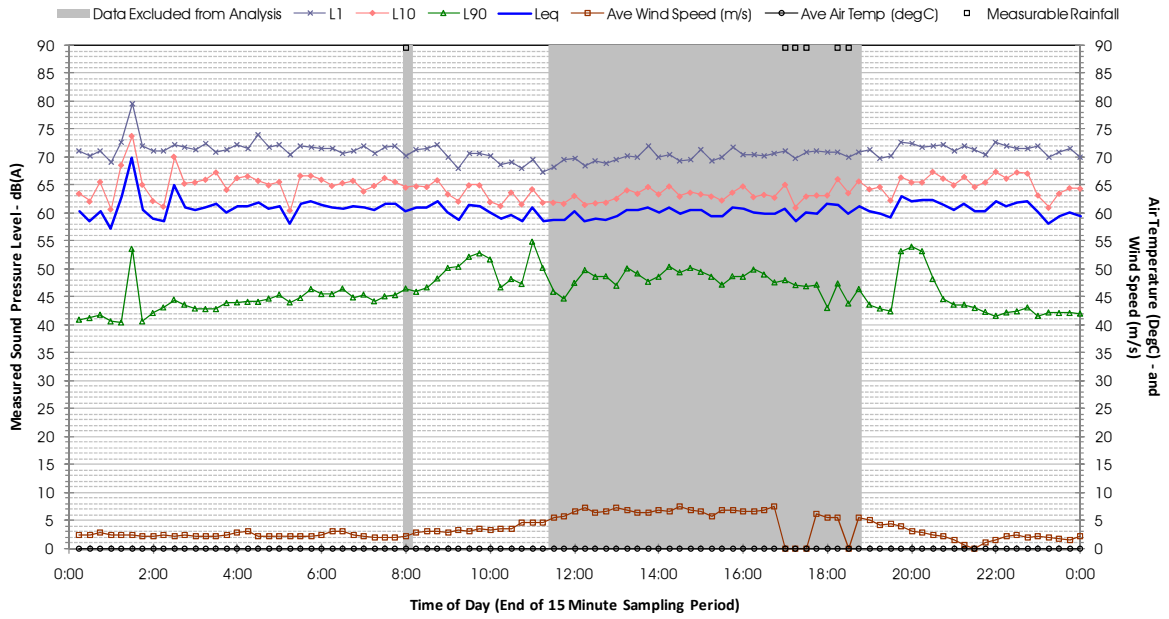

Profile of Noise Environment - Noise Monitoring Location 1591 Wednesday 15 February 2012