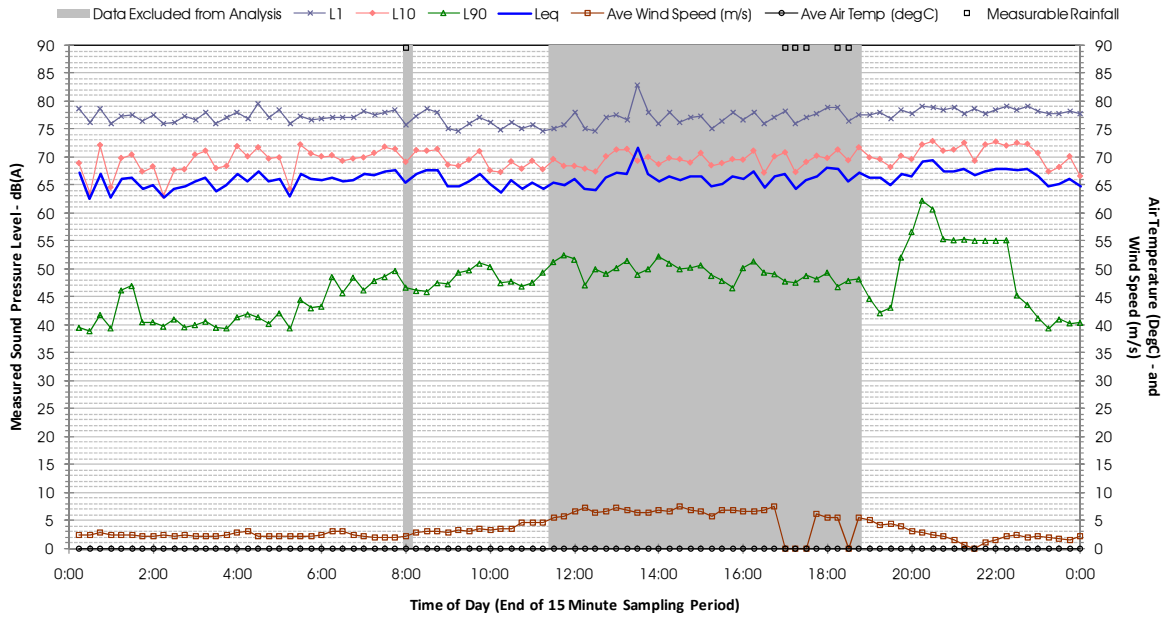

Profile of Noise Environment - Noise Monitoring Location 1557 Wednesday 15 February 2012