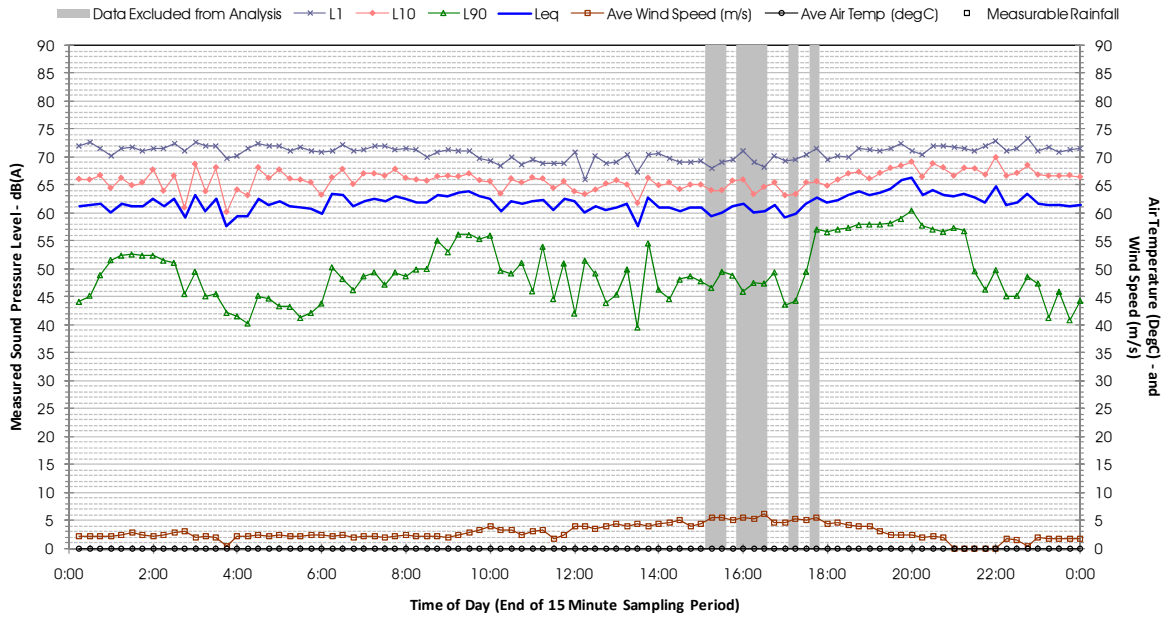

Profile of Noise Environment - Noise Monitoring Location 1524 Thursday 16 February 2012