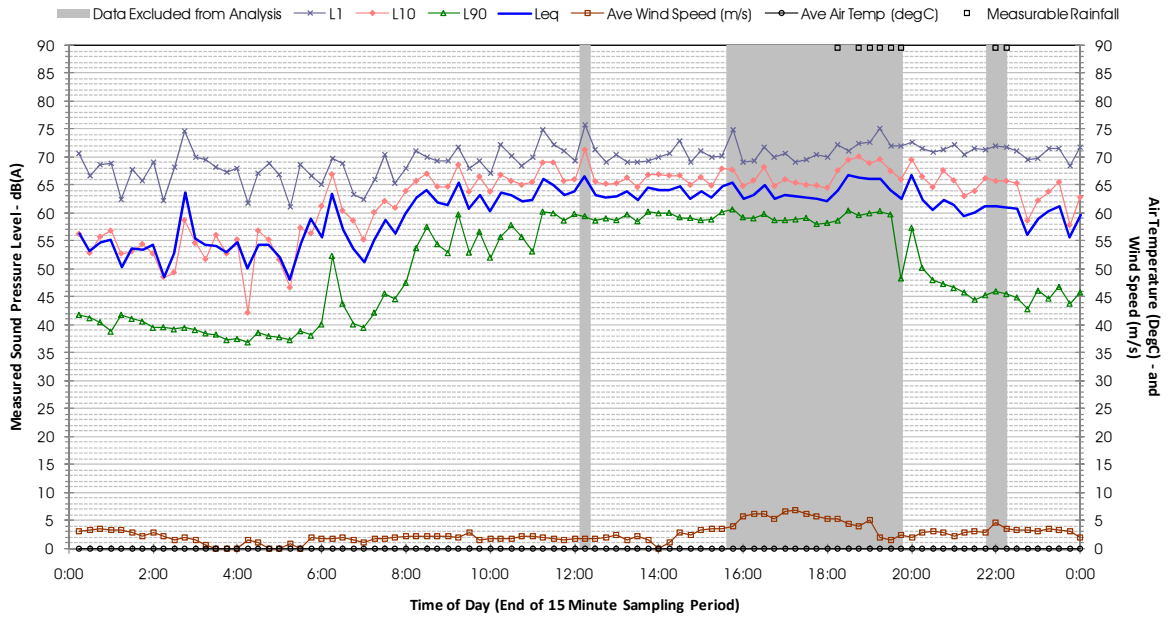

Profile of Noise Environment - Noise Monitoring Location 1524 Sunday 12 February 2012