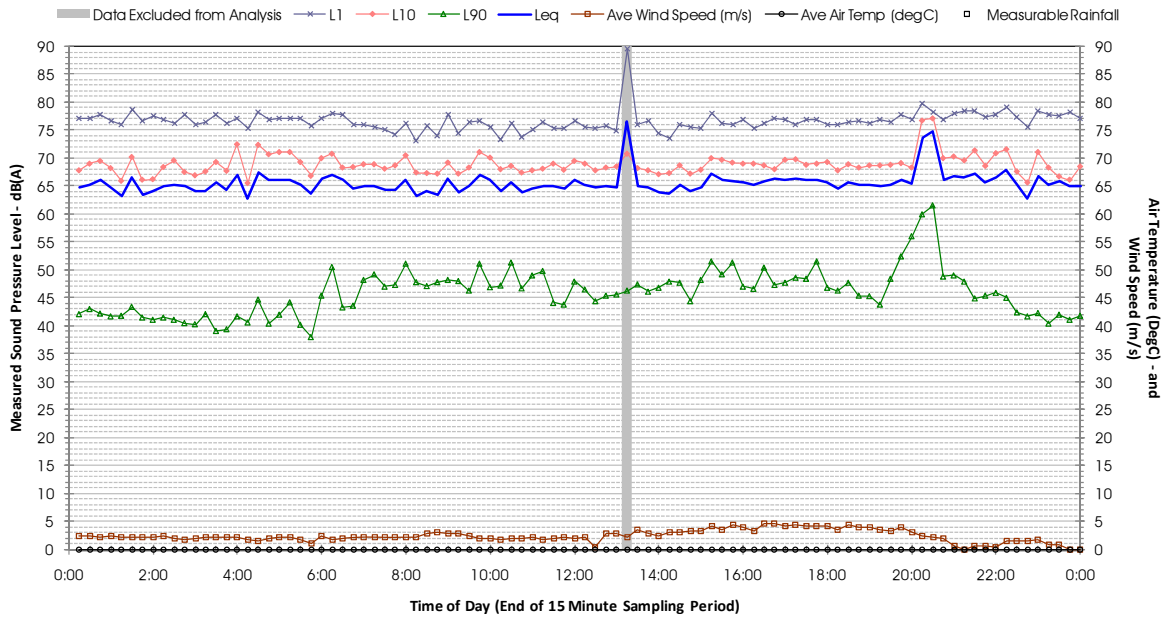

Profile of Noise Environment - Noise Monitoring Location 1557 Friday 10 February 2012