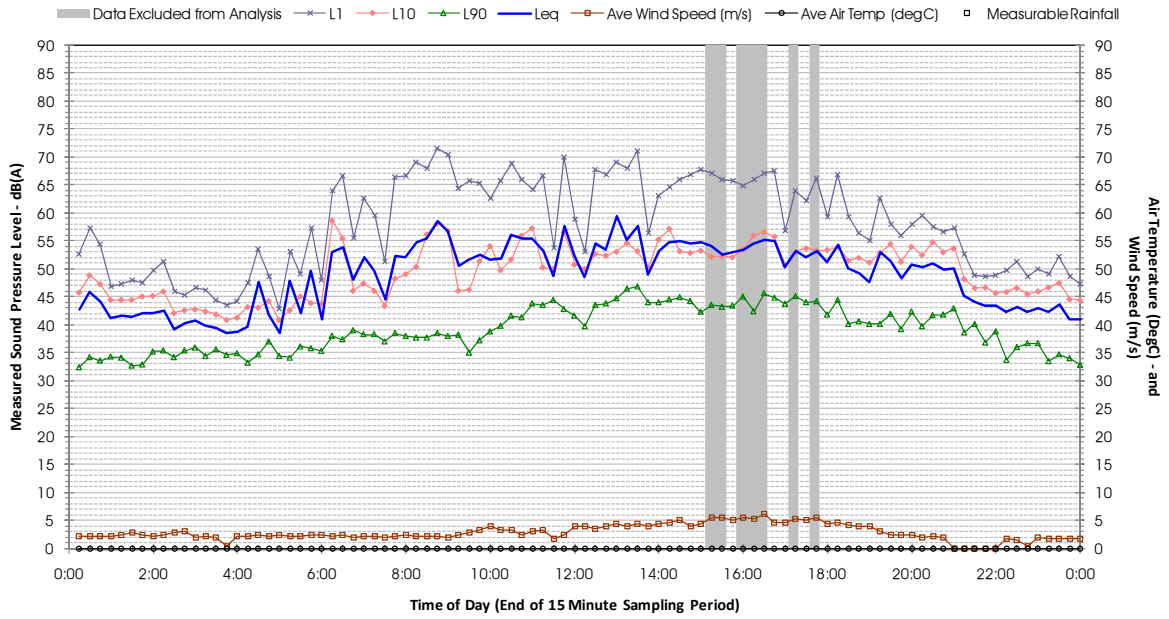

Profile of Noise Environment - Noise Monitoring Location 1461 Thursday 16 February 2012