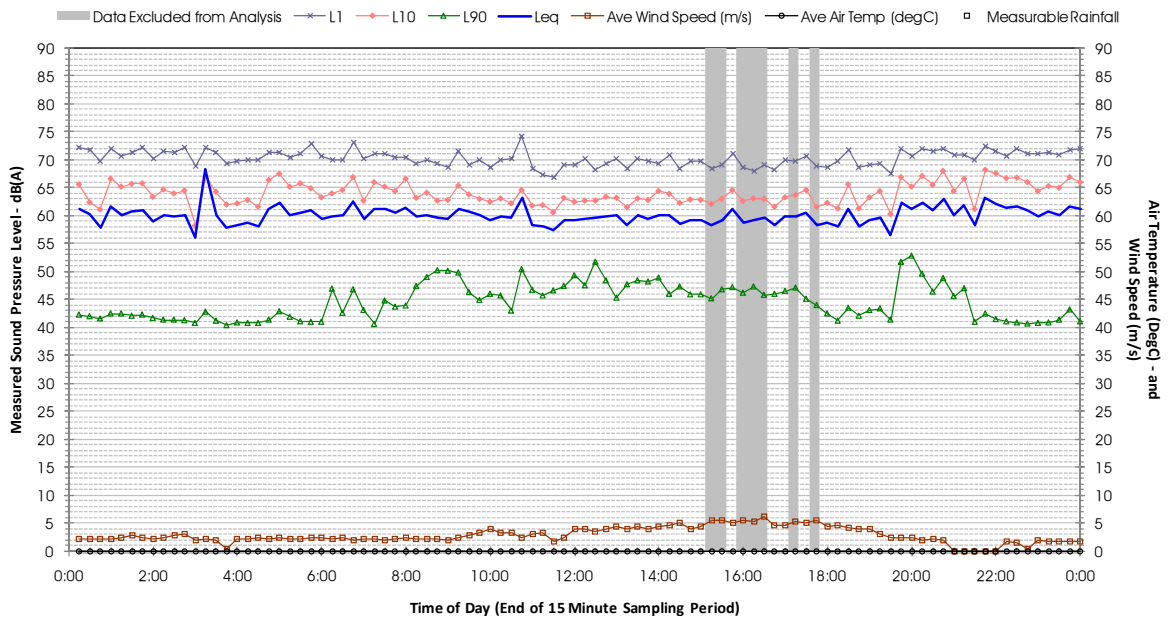

Profile of Noise Environment - Noise Monitoring Location 1591 Thursday 16 February 2012