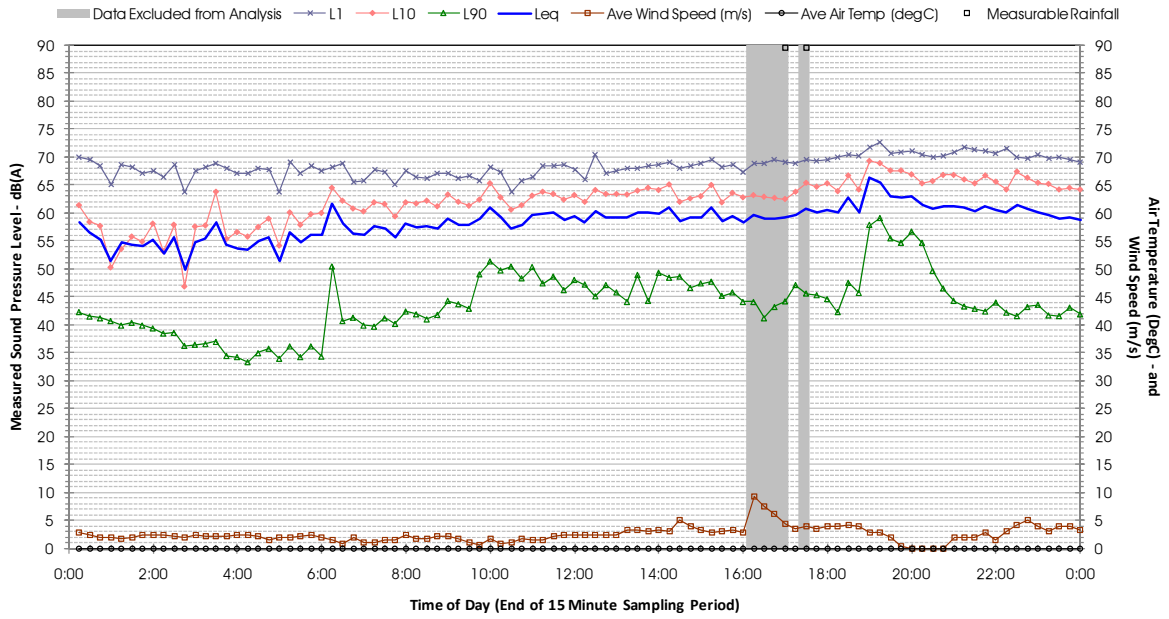

Profile of Noise Environment - Noise Monitoring Location 1546 Monday 13 February 2012