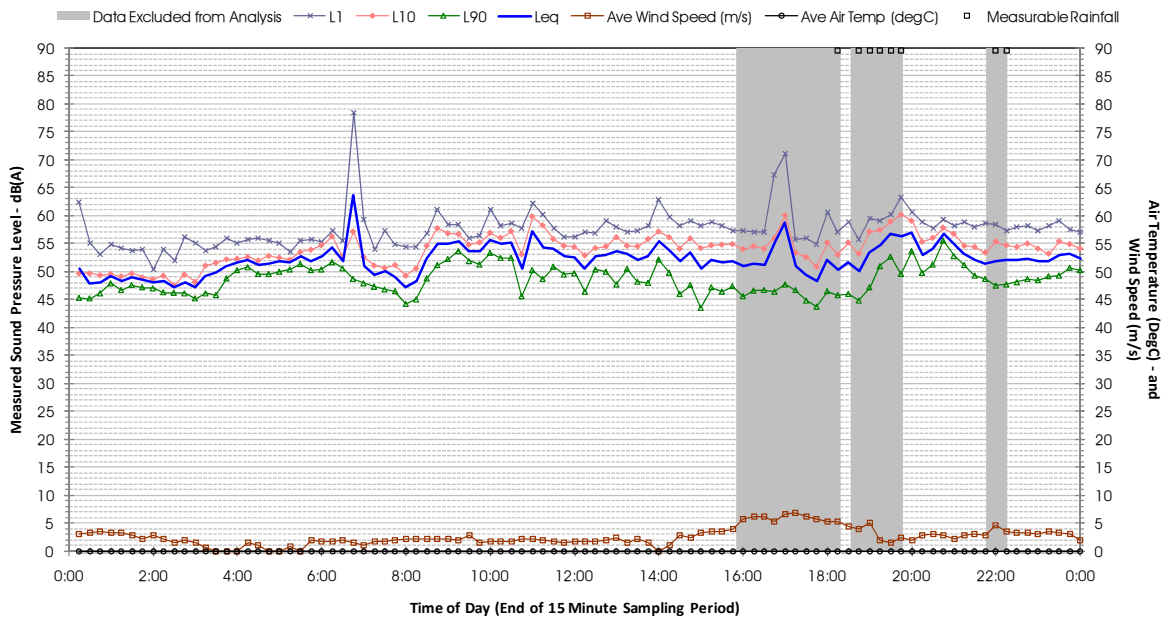

Profile of Noise Environment - Noise Monitoring Location 1592 Sunday 12 February 2012