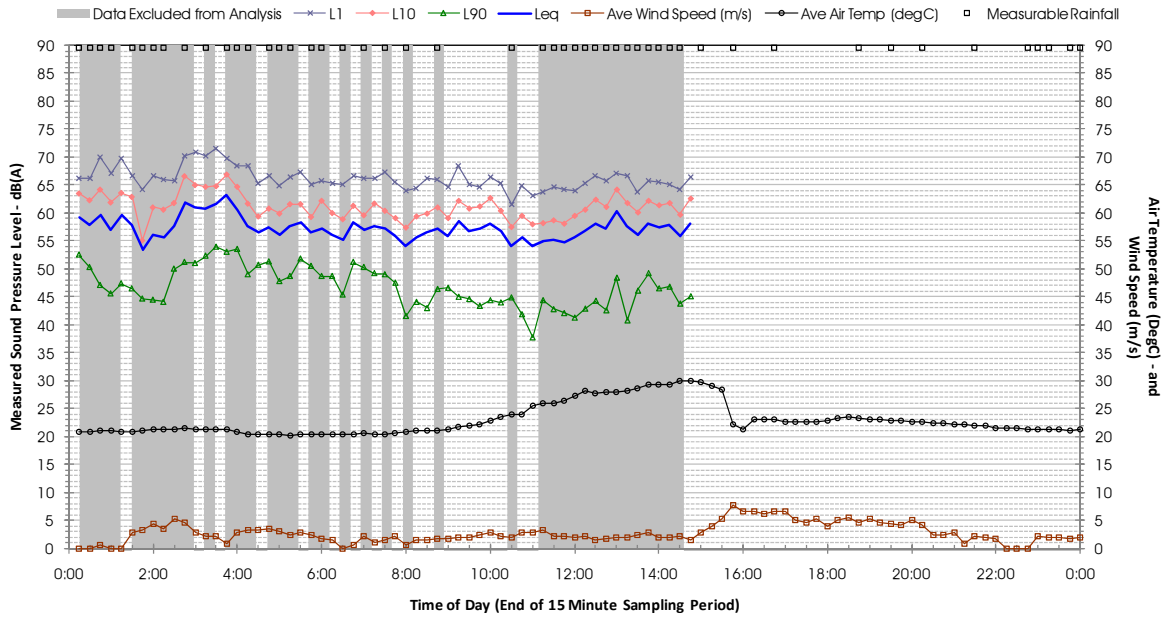

Profile of Noise Environment - Noise Monitoring Location 1471 Tuesday 21 February 2012