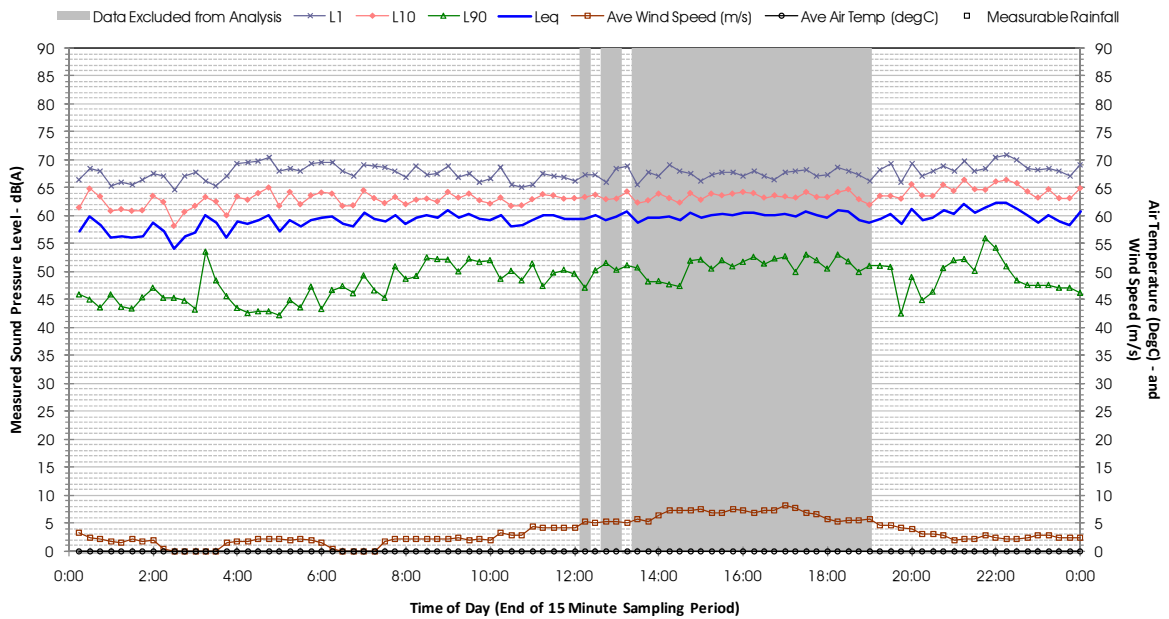

Profile of Noise Environment - Noise Monitoring Location 1471 Tuesday 14 February 2012