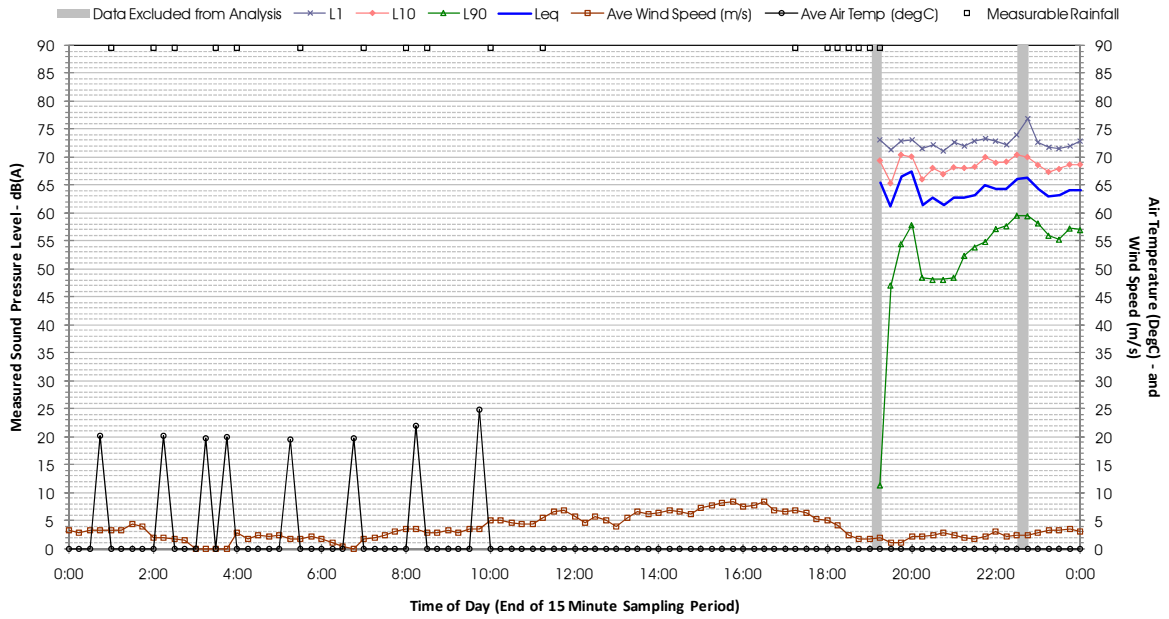

Profile of Noise Environment - Noise Monitoring Location 1524 Wednesday 8 February 2012