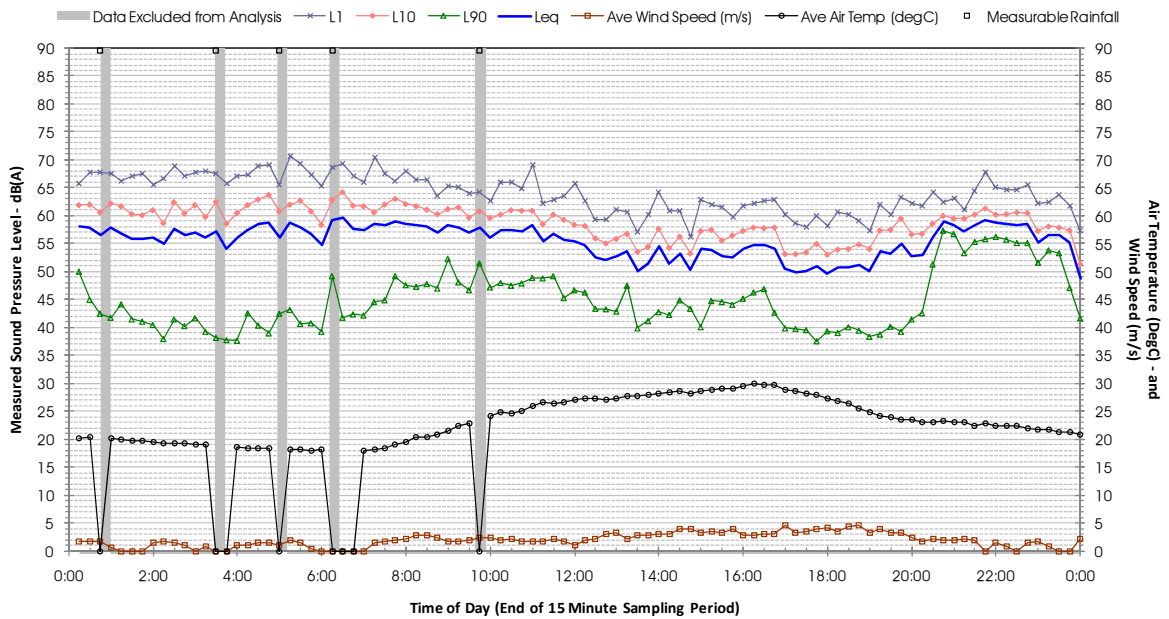

Profile of Noise Environment - Noise Monitoring Location 1471 Saturday 18 February 2012