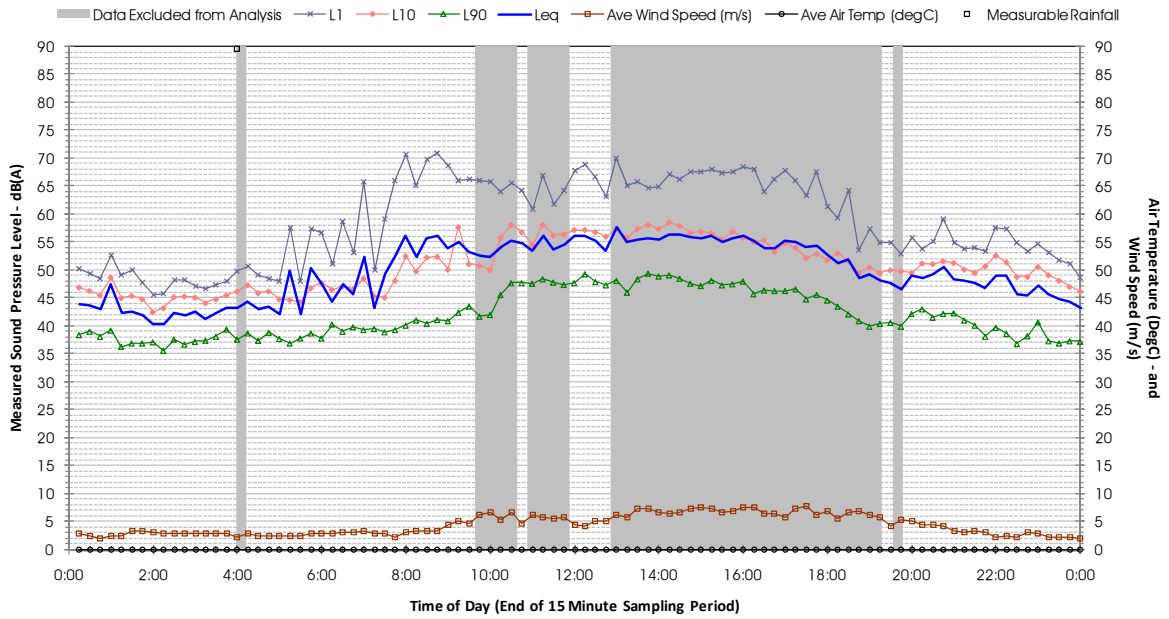

Profile of Noise Environment - Noise Monitoring Location 1461 Thursday 9 February 2012