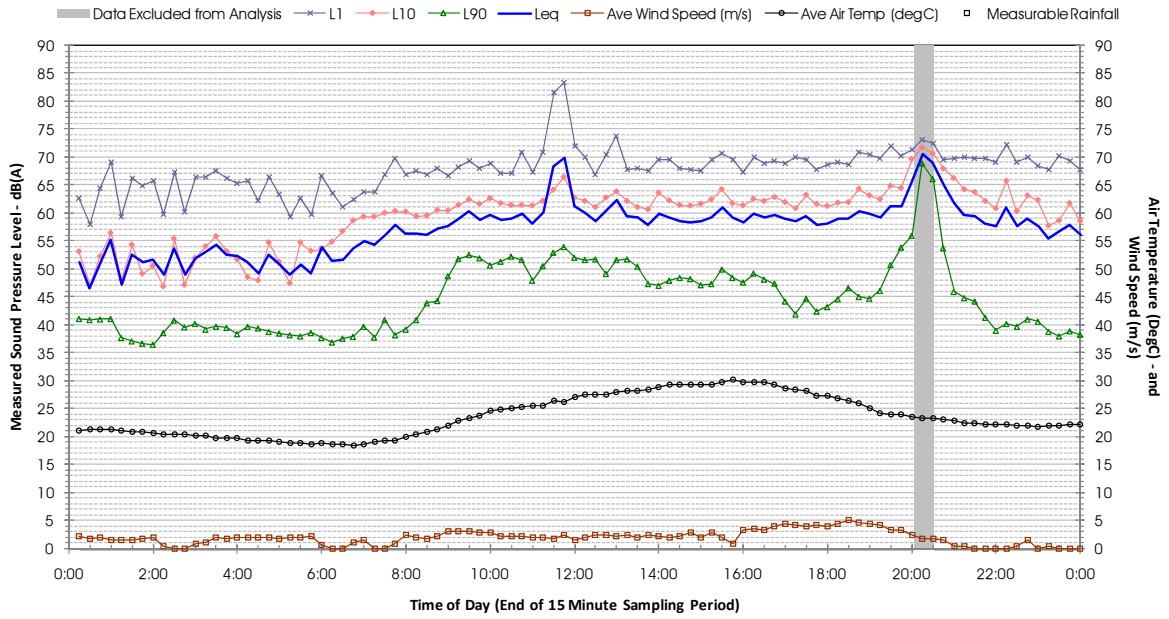

Profile of Noise Environment - Noise Monitoring Location 1591 Sunday 19 February 2012