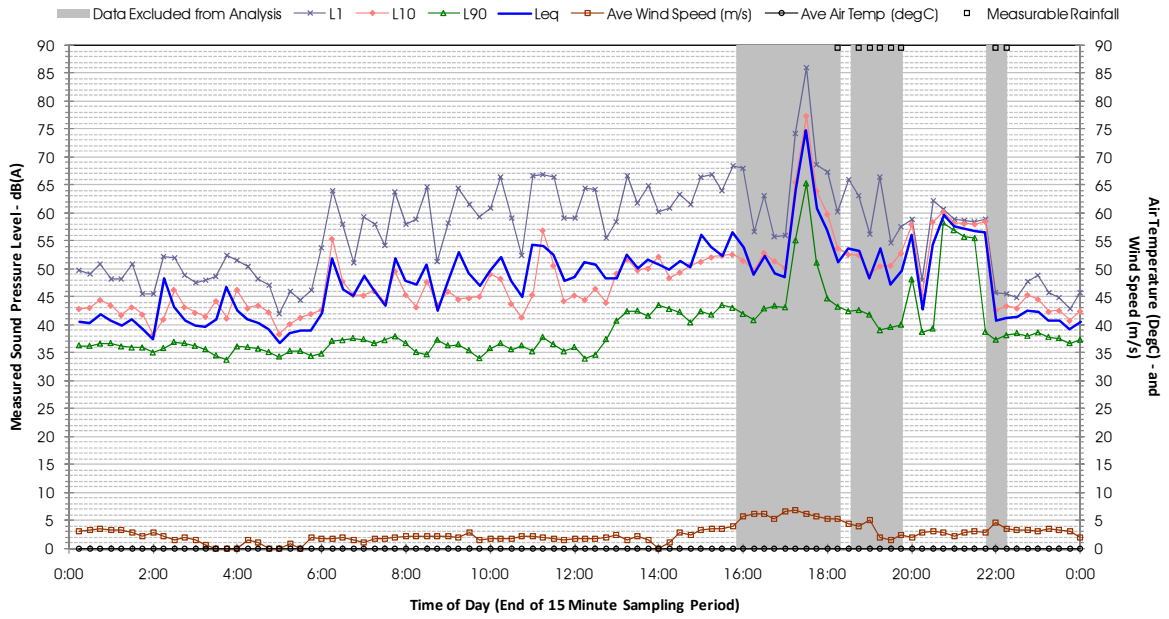

Profile of Noise Environment - Noise Monitoring Location 1461 Sunday 12 February 2012