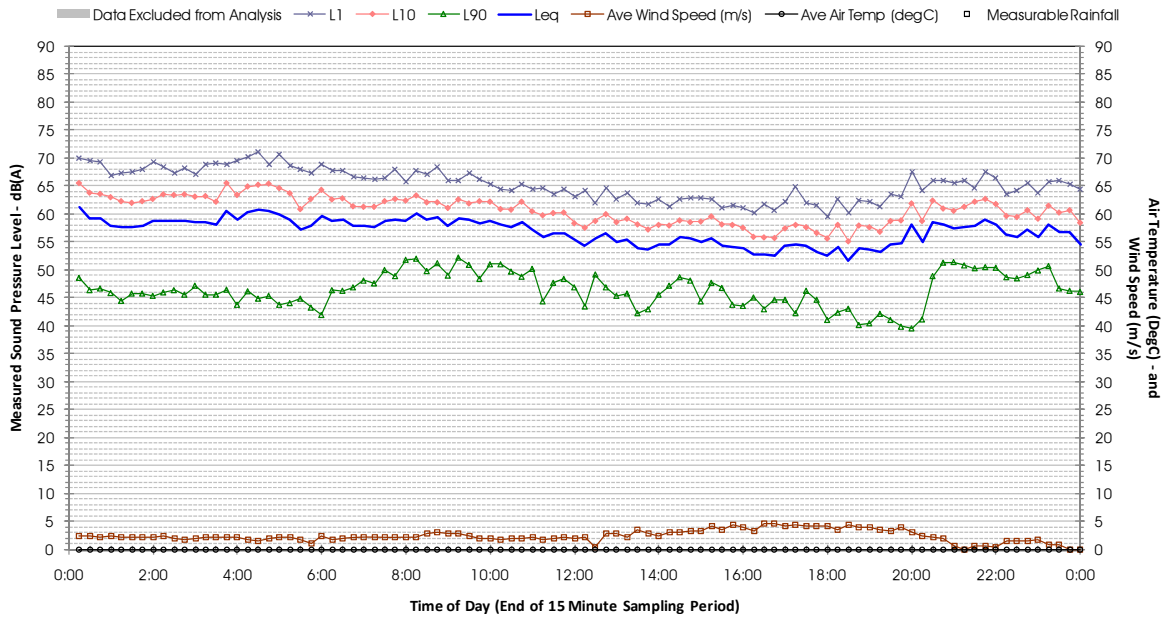

Profile of Noise Environment - Noise Monitoring Location 1471 Friday 10 February 2012