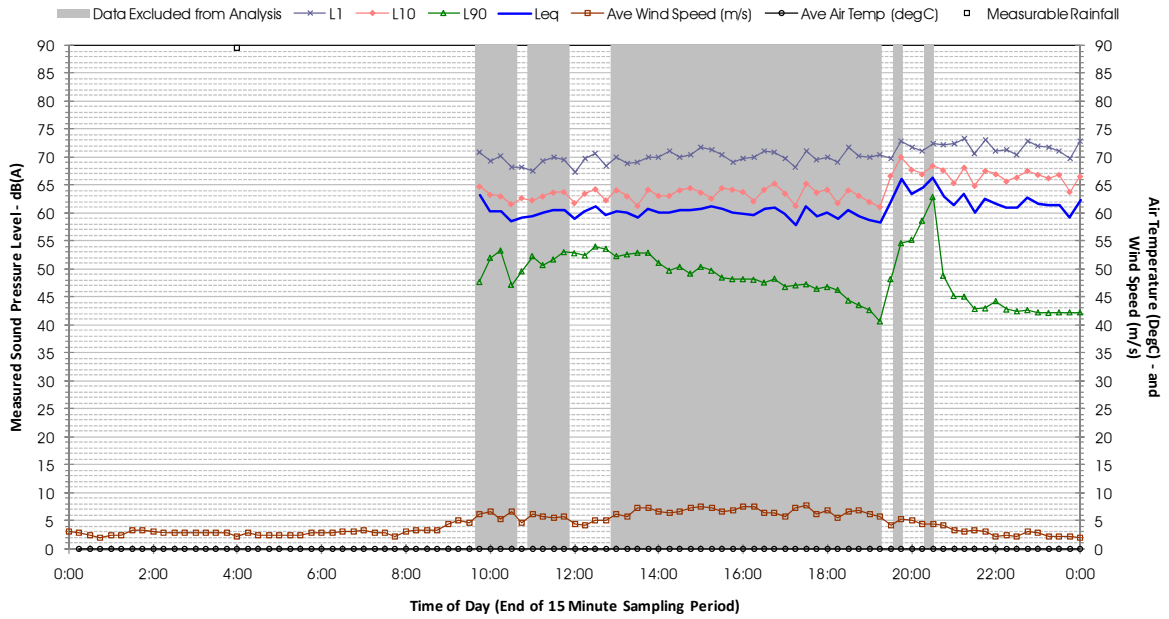

Profile of Noise Environment - Noise Monitoring Location 1591 Thursday 9 February 2012