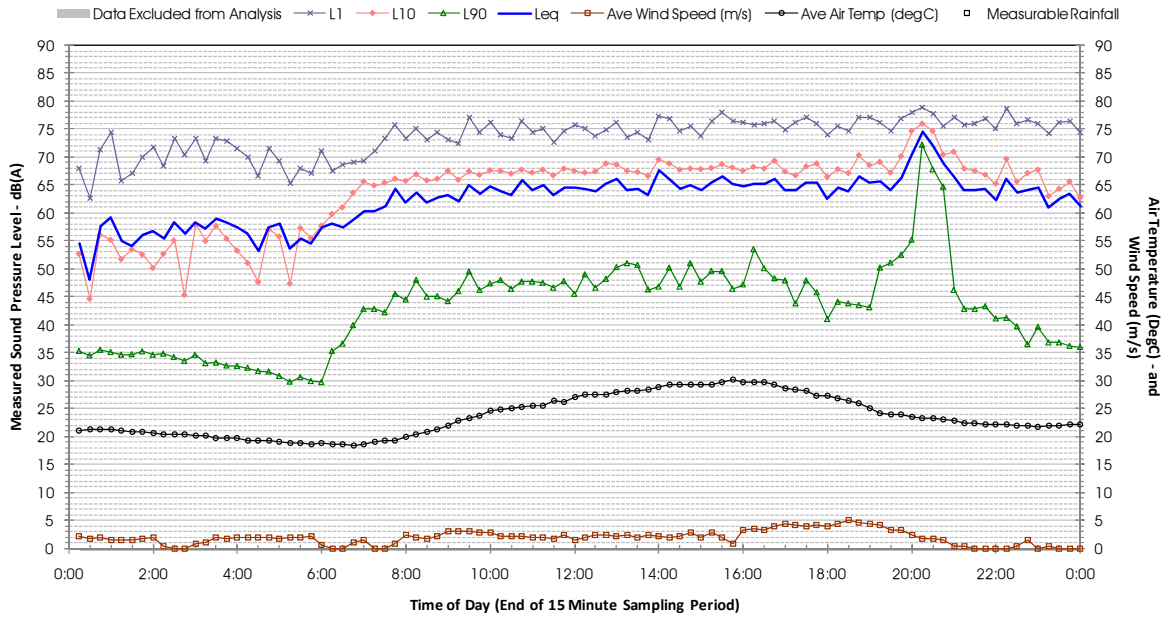

Profile of Noise Environment - Noise Monitoring Location 1557 Sunday 19 February 2012