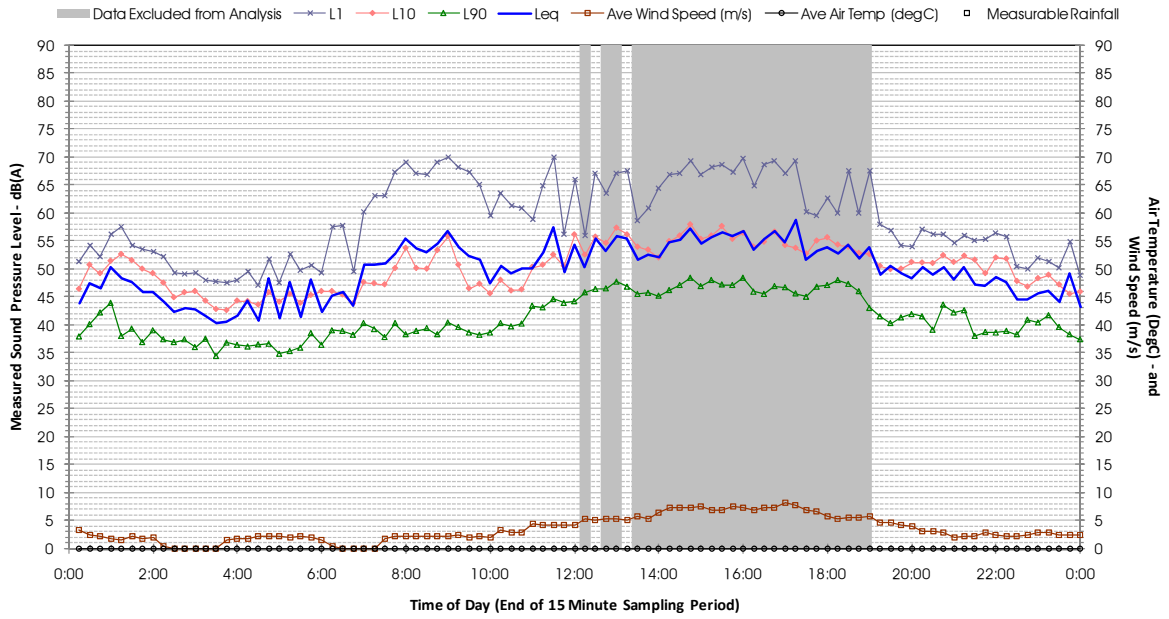

Profile of Noise Environment - Noise Monitoring Location 1461 Tuesday 14 February 2012