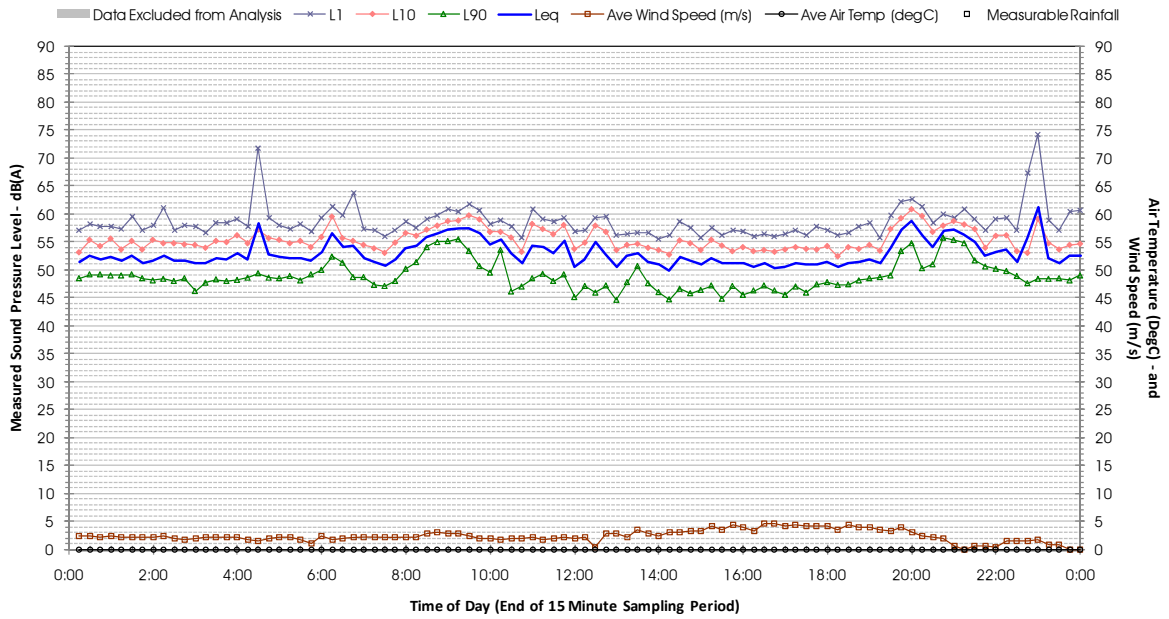

Profile of Noise Environment - Noise Monitoring Location 1592 Friday 10 February 2012