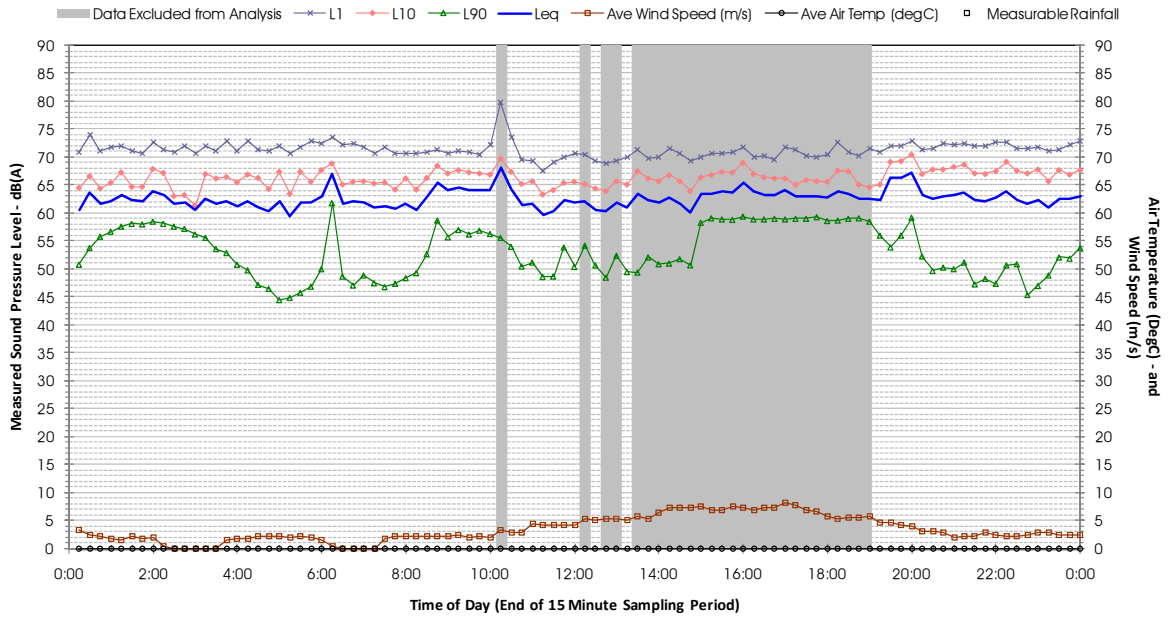

Profile of Noise Environment - Noise Monitoring Location 1524 Tuesday 14 February 2012