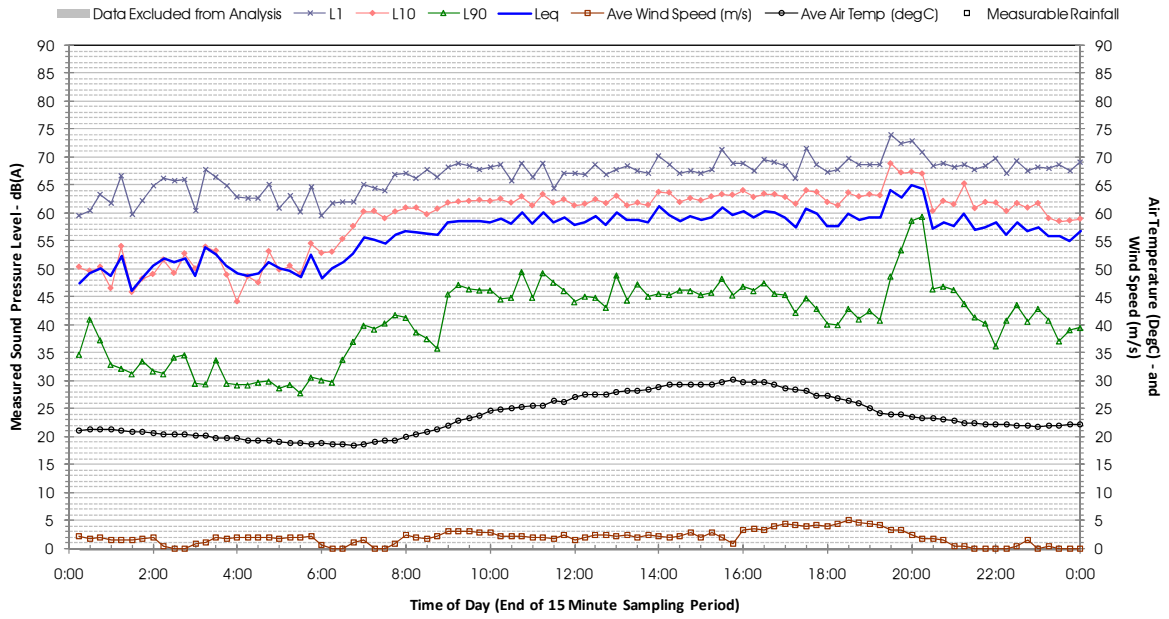

Profile of Noise Environment - Noise Monitoring Location 1546 Sunday 19 February 2012