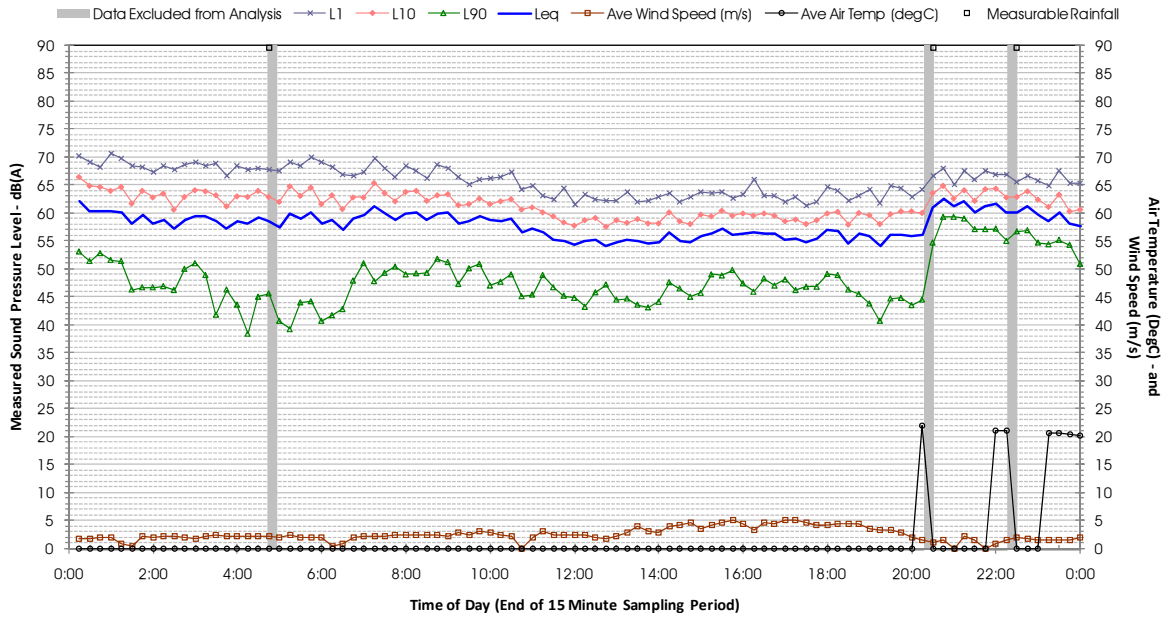

Profile of Noise Environment - Noise Monitoring Location 1471 Friday 17 February 2012