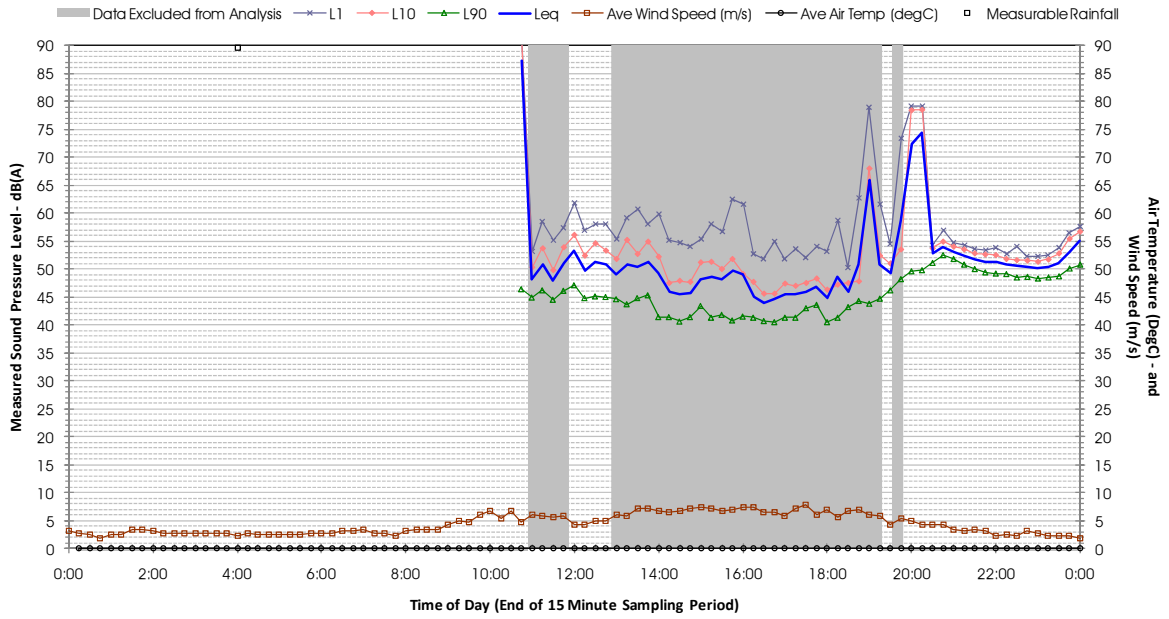

Profile of Noise Environment - Noise Monitoring Location 1624 Thursday 9 February 2012