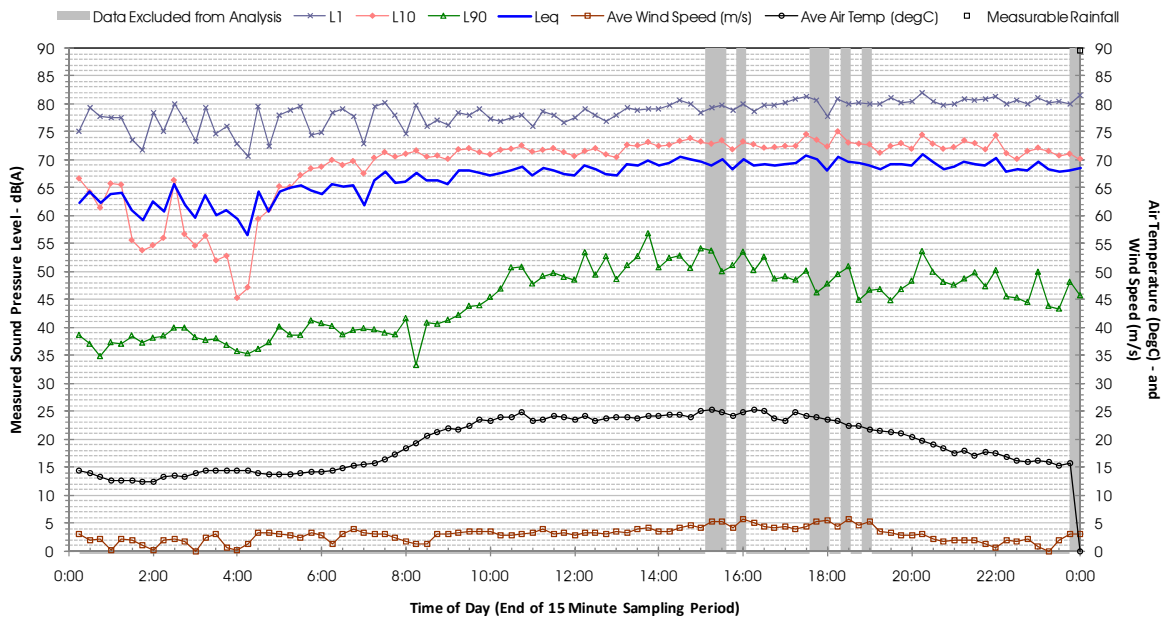

Profile of Noise Environment - Noise Monitoring Location 1817 Sunday 18 December 2011