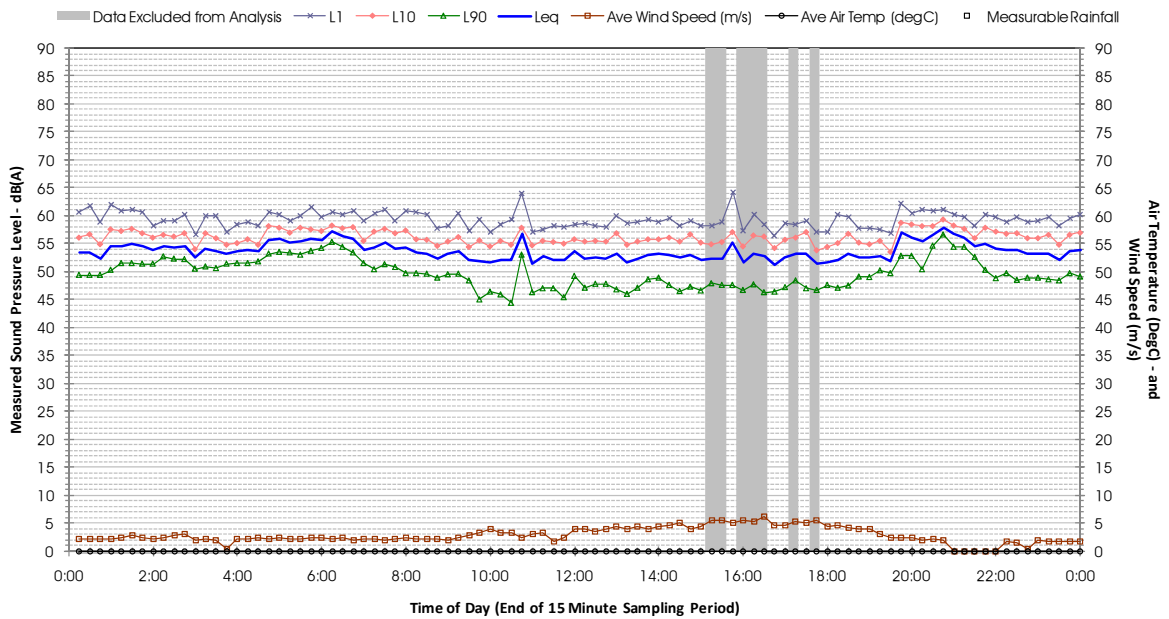

Profile of Noise Environment - Noise Monitoring Location 1592 Wednesday 15 February 2012

Profile of Noise Environment - Noise Monitoring Location 1592 Thursday 16 February 2012

Profile of Noise Environment - Noise Monitoring Location 1592 Friday 17 February 2012