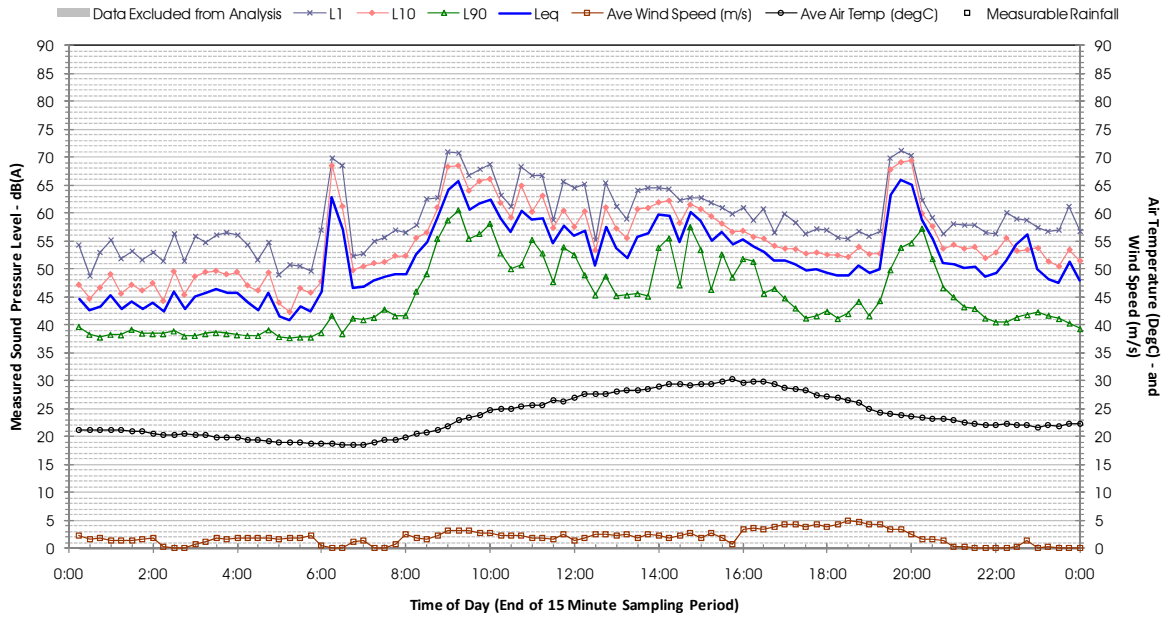

Profile of Noise Environment - Noise Monitoring Location 1631 Sunday 19 February 2012