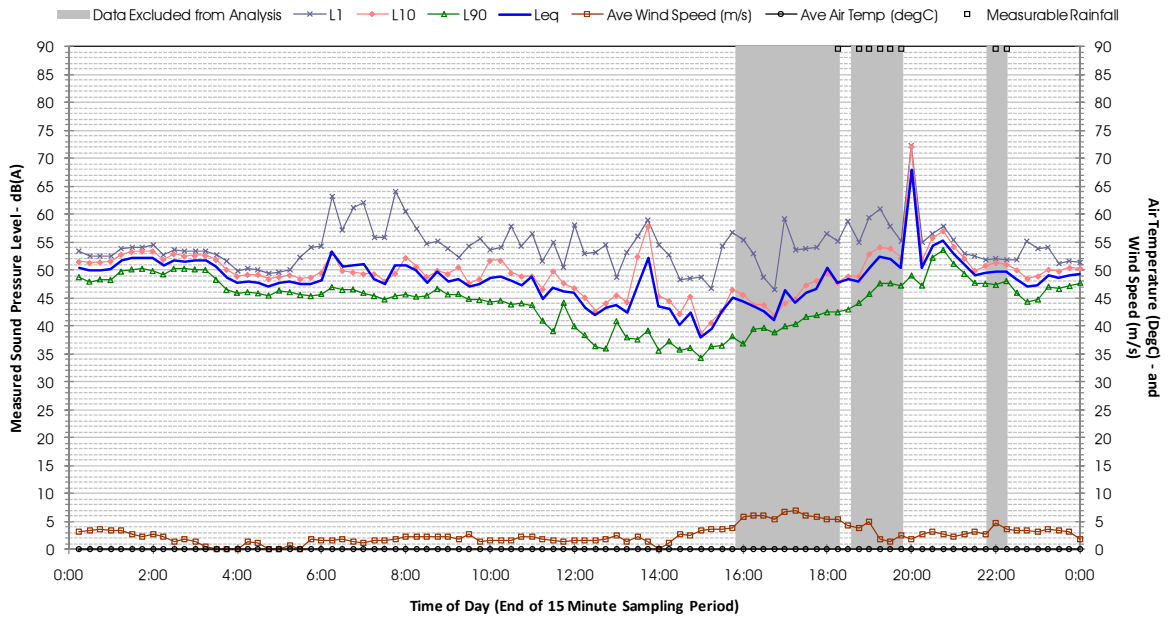

Profile of Noise Environment - Noise Monitoring Location 1624 Sunday 12 February 2012