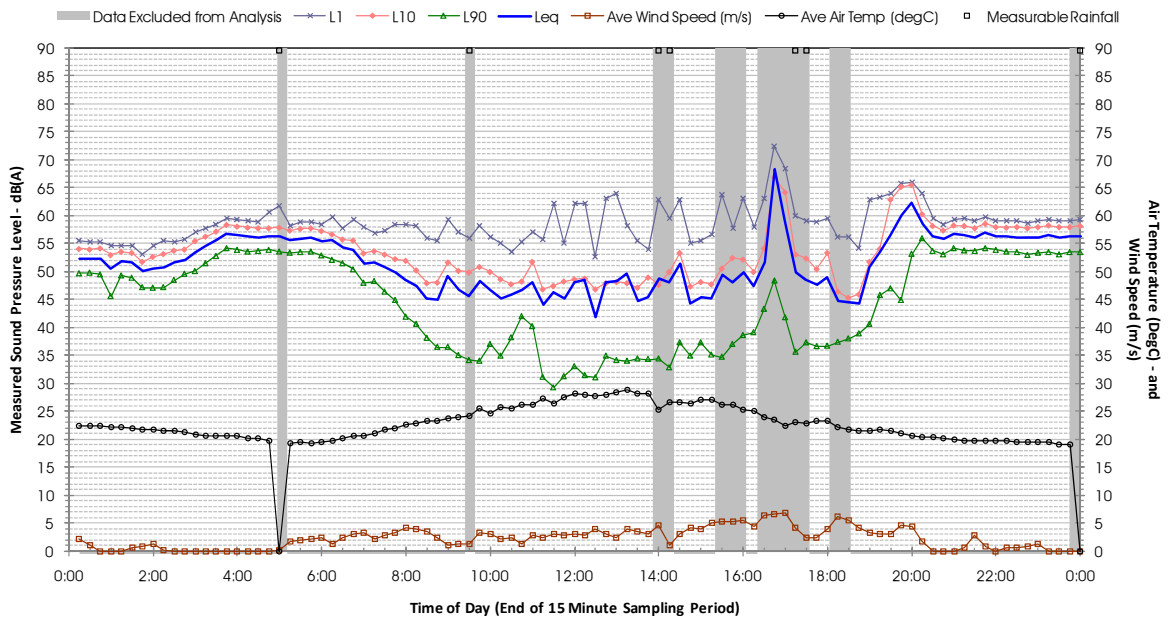

Profile of Noise Environment - Noise Monitoring Location 1874 Monday 12 December 2011