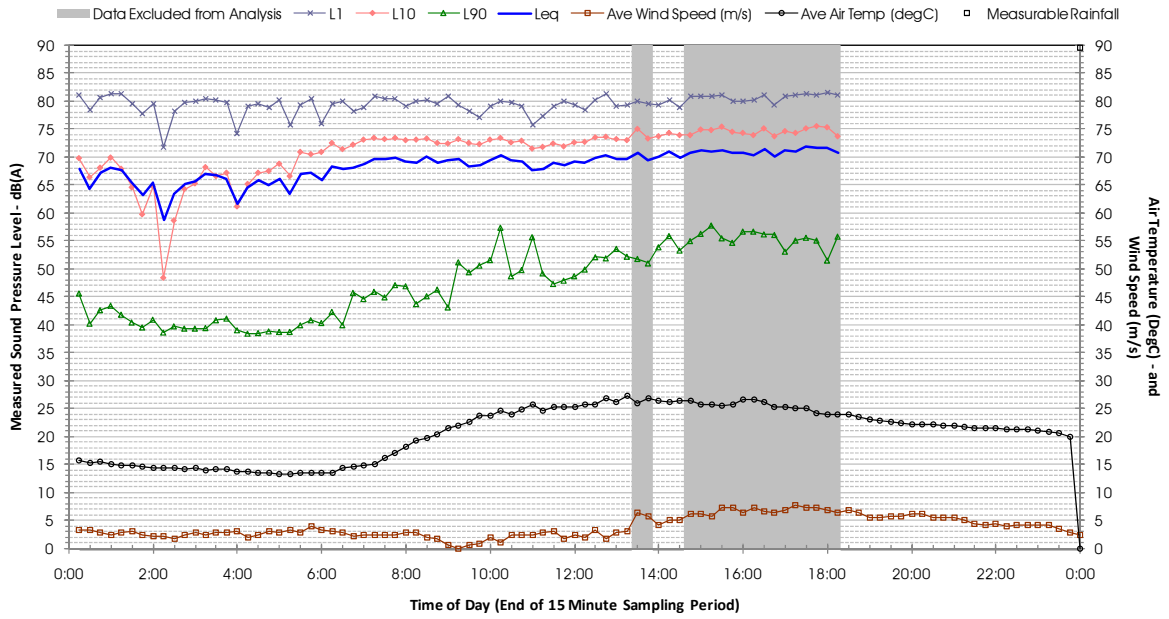

Profile of Noise Environment - Noise Monitoring Location 1817 Monday 19 December 2011