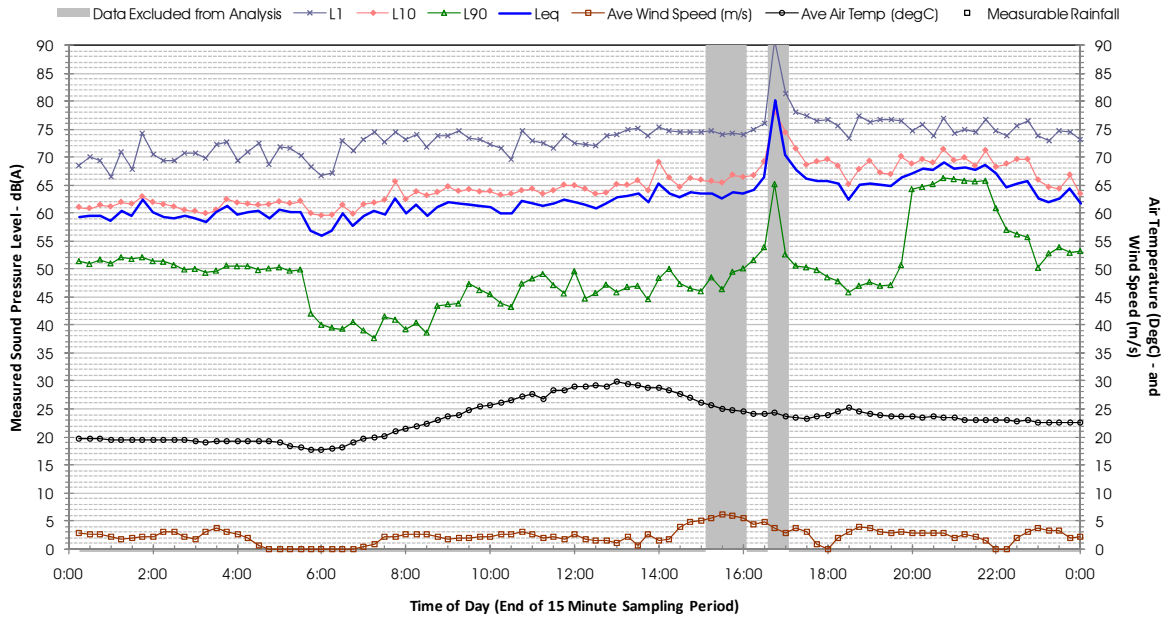

Profile of Noise Environment - Noise Monitoring Location 1234 Sunday 11 December 2011