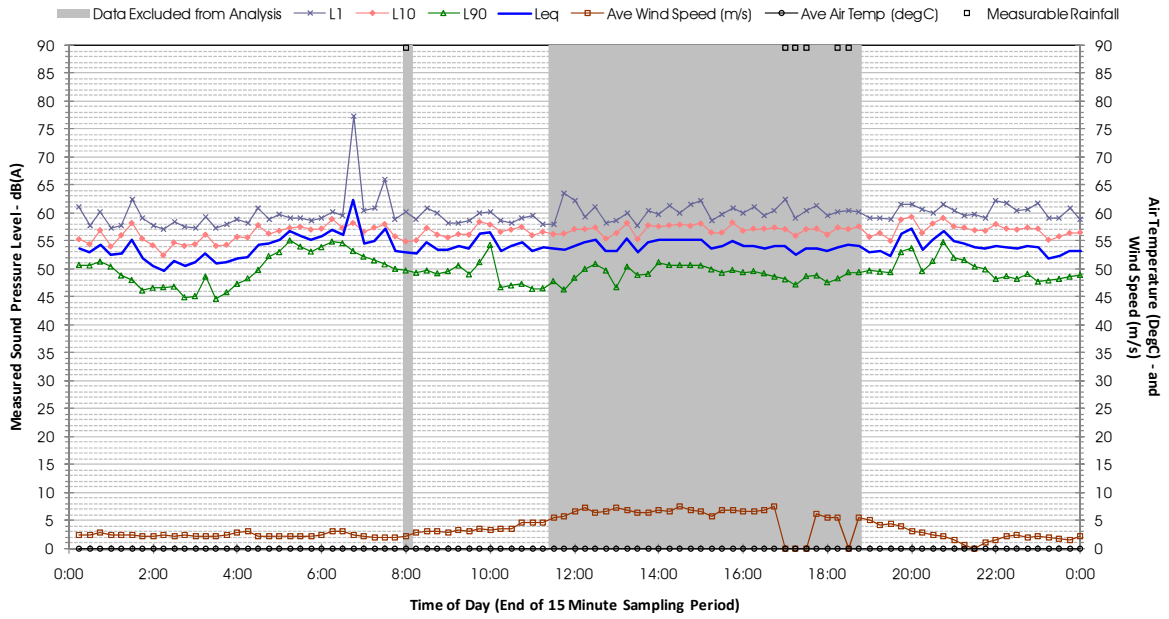

Profile of Noise Environment - Noise Monitoring Location 1592 Wednesday 15 February 2012

Profile of Noise Environment - Noise Monitoring Location 1592 Thursday 16 February 2012

Profile of Noise Environment - Noise Monitoring Location 1592 Friday 17 February 2012