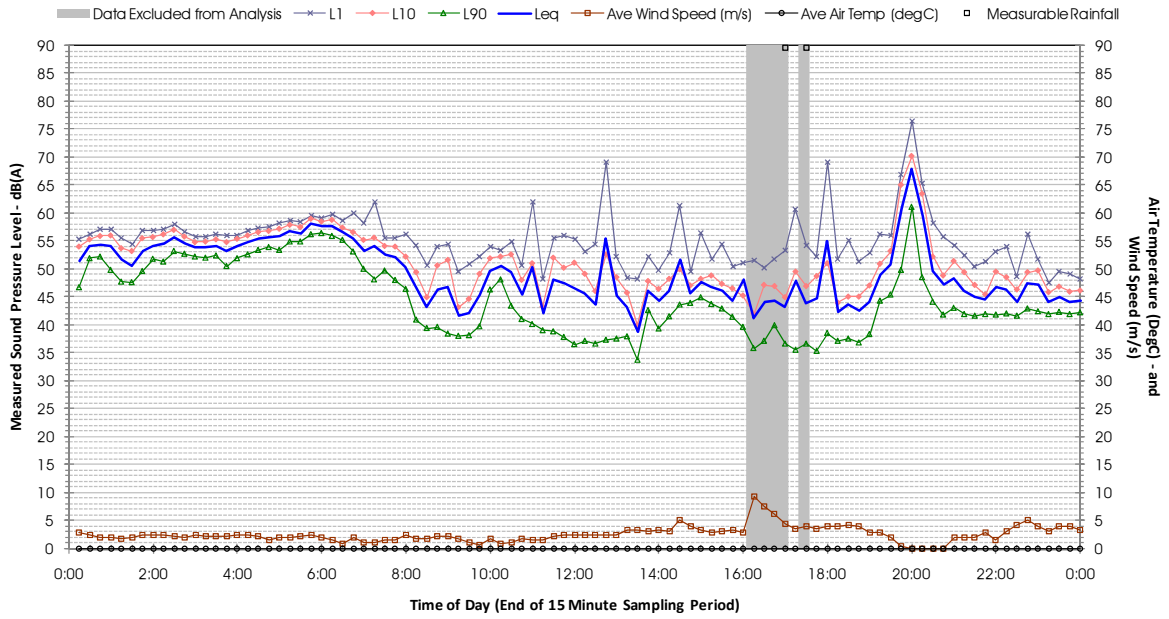

Profile of Noise Environment - Noise Monitoring Location Logger 50 Monday 13 February 2012