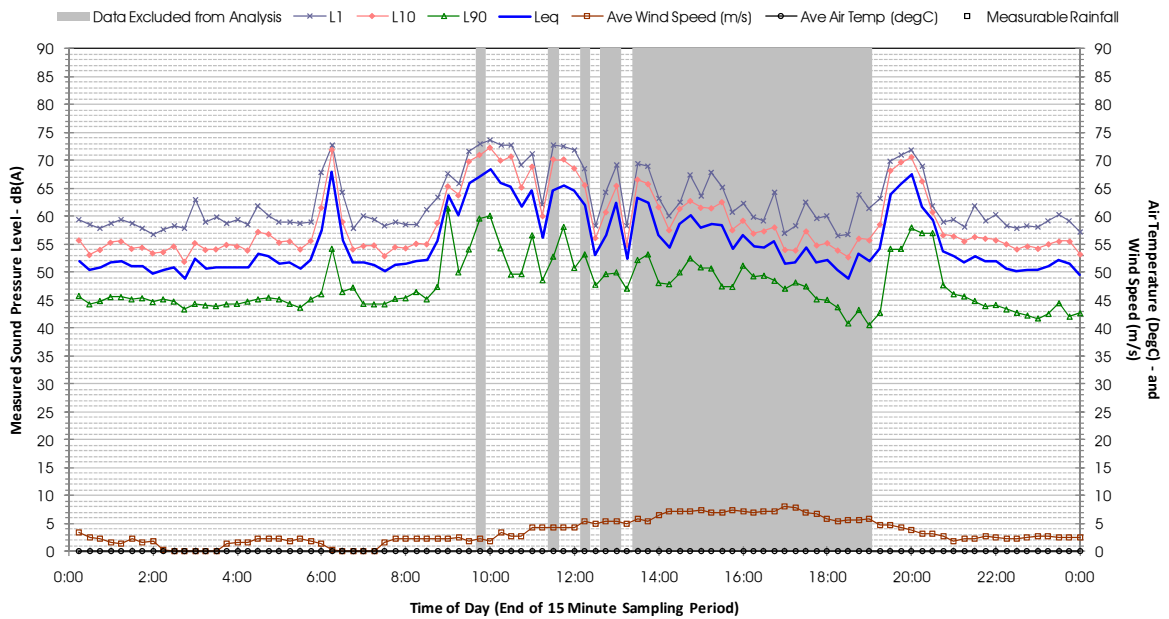

Profile of Noise Environment - Noise Monitoring Location 1631 Tuesday 14 February 2012