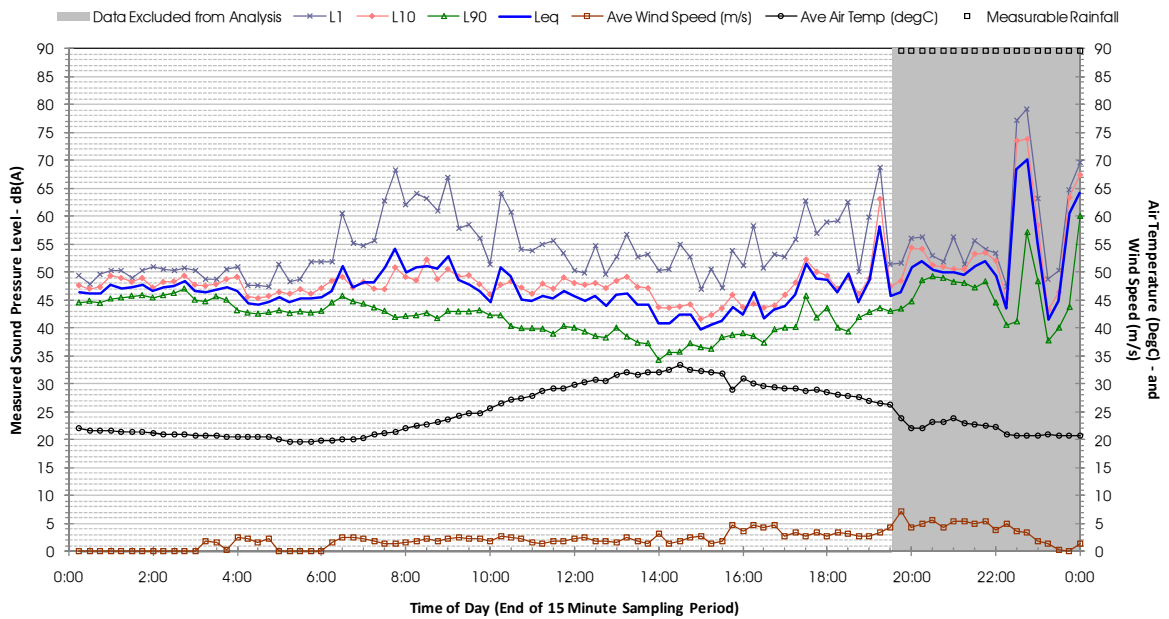

Profile of Noise Environment - Noise Monitoring Location 1624 Monday 20 February 2012