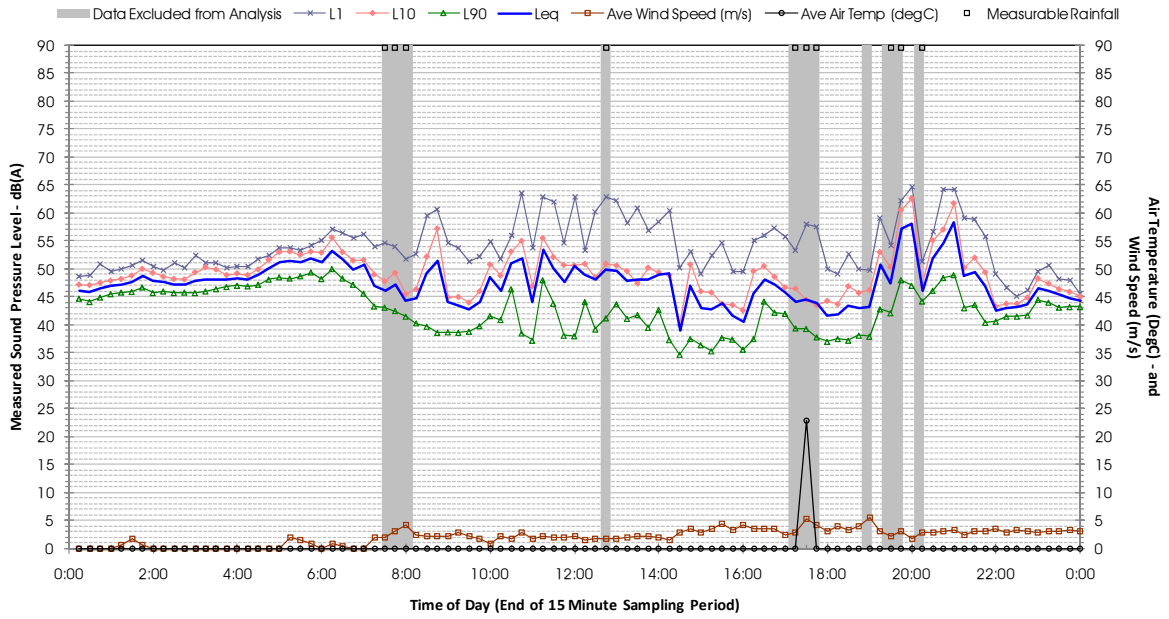

Profile of Noise Environment - Noise Monitoring Location Logger 50 Saturday 11 February 2012