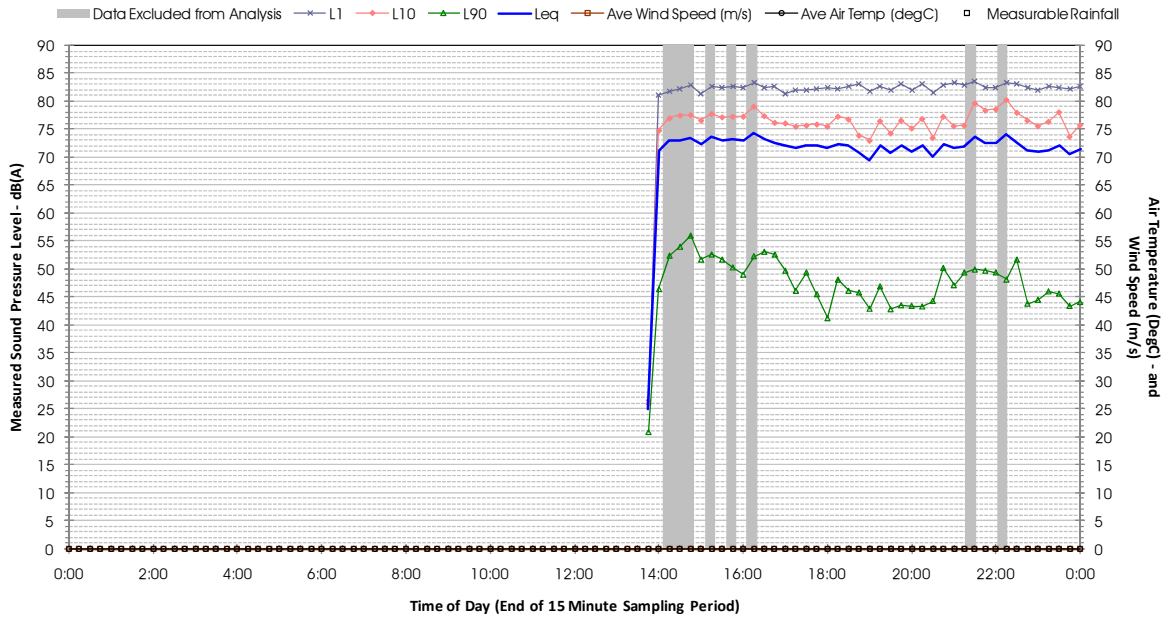

Profile of Noise Environment - Noise Monitoring Location 1817 Wednesday 7 December 2011