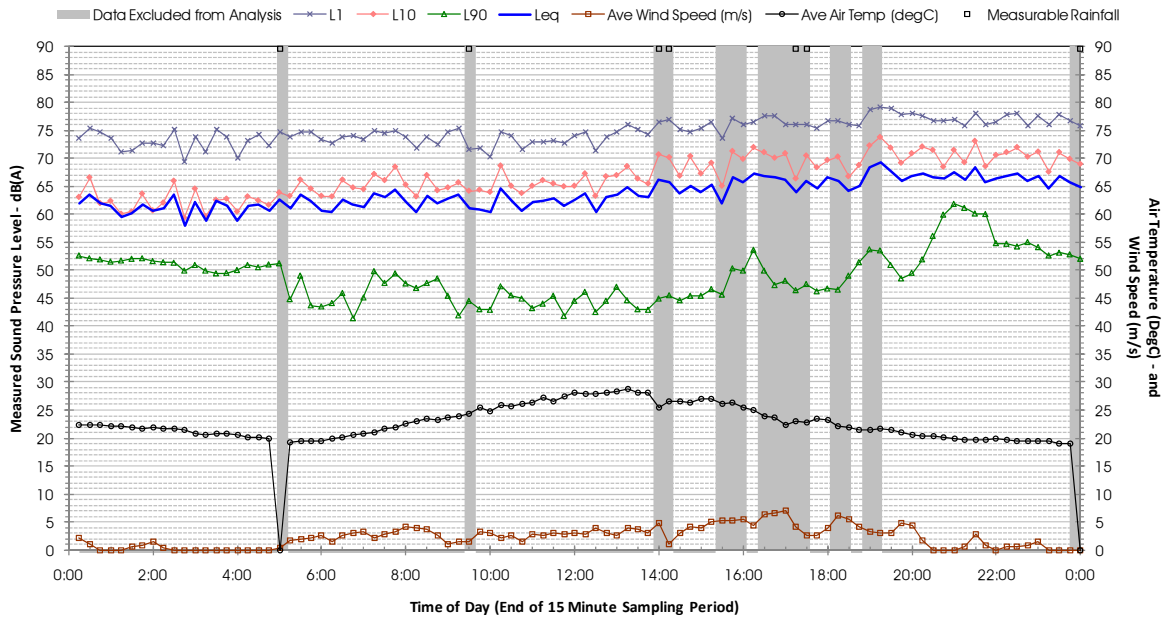

Profile of Noise Environment - Noise Monitoring Location 1234 Monday 12 December 2011