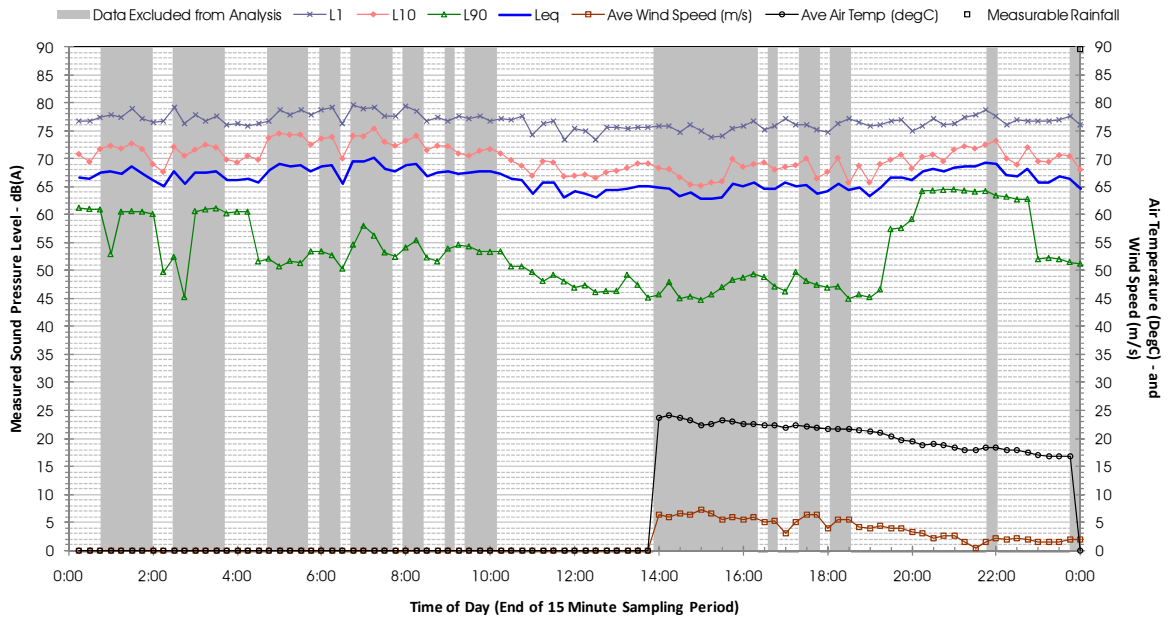

Profile of Noise Environment - Noise Monitoring Location 1234 Thursday 8 December 2011