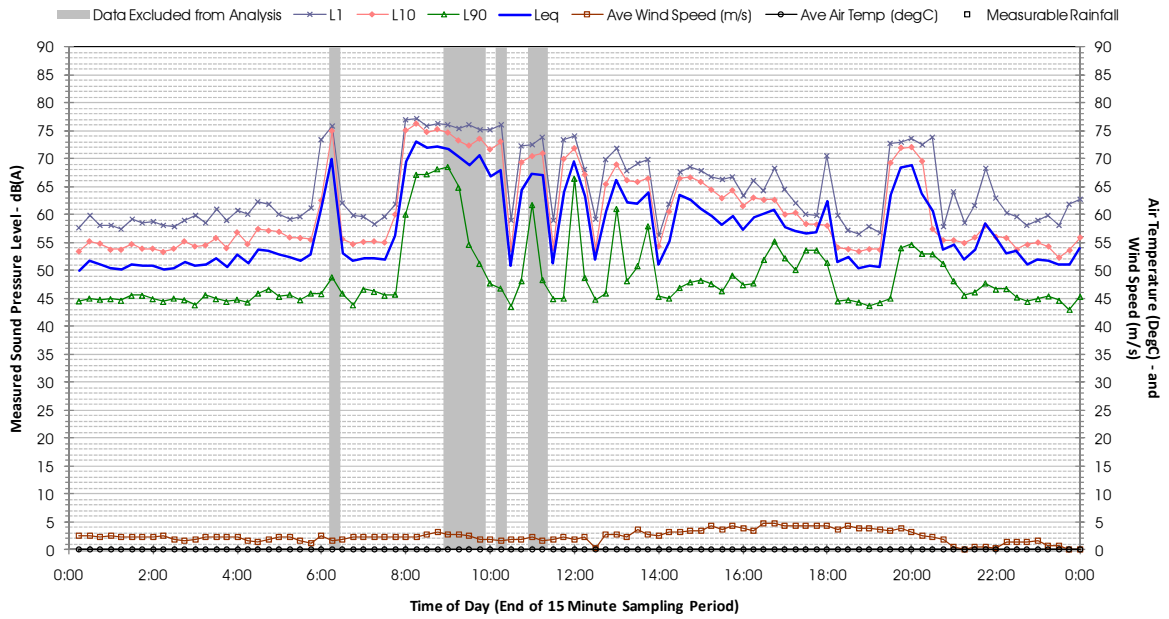

Profile of Noise Environment - Noise Monitoring Location 1631 Friday 10 February 2012