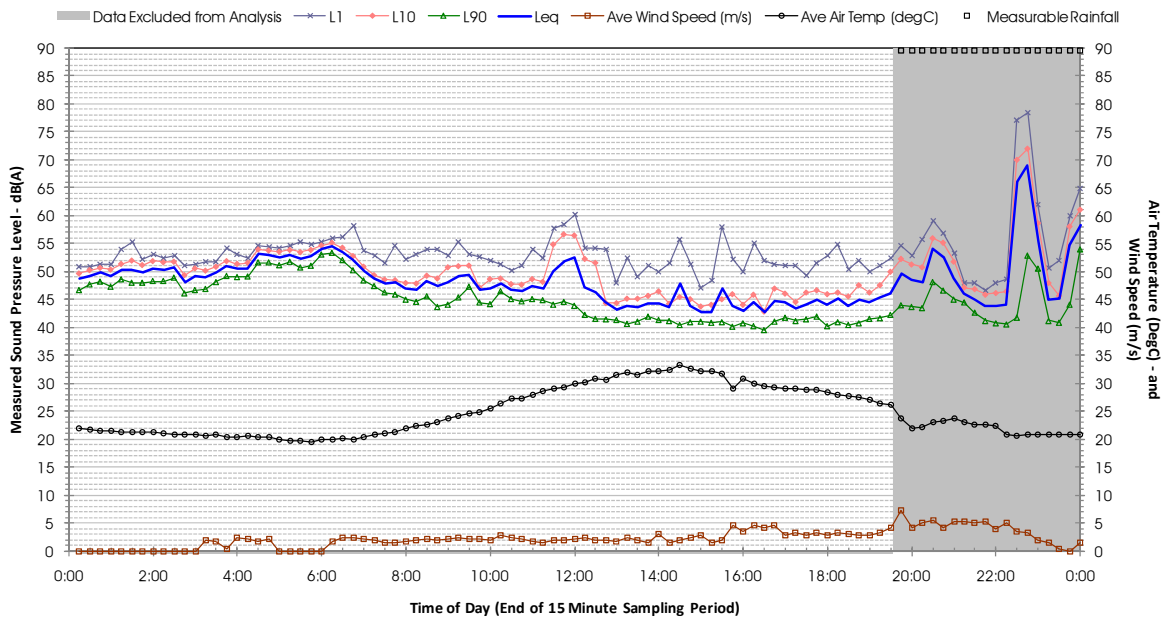

Profile of Noise Environment - Noise Monitoring Location Logger 50 Monday 20 February 2012