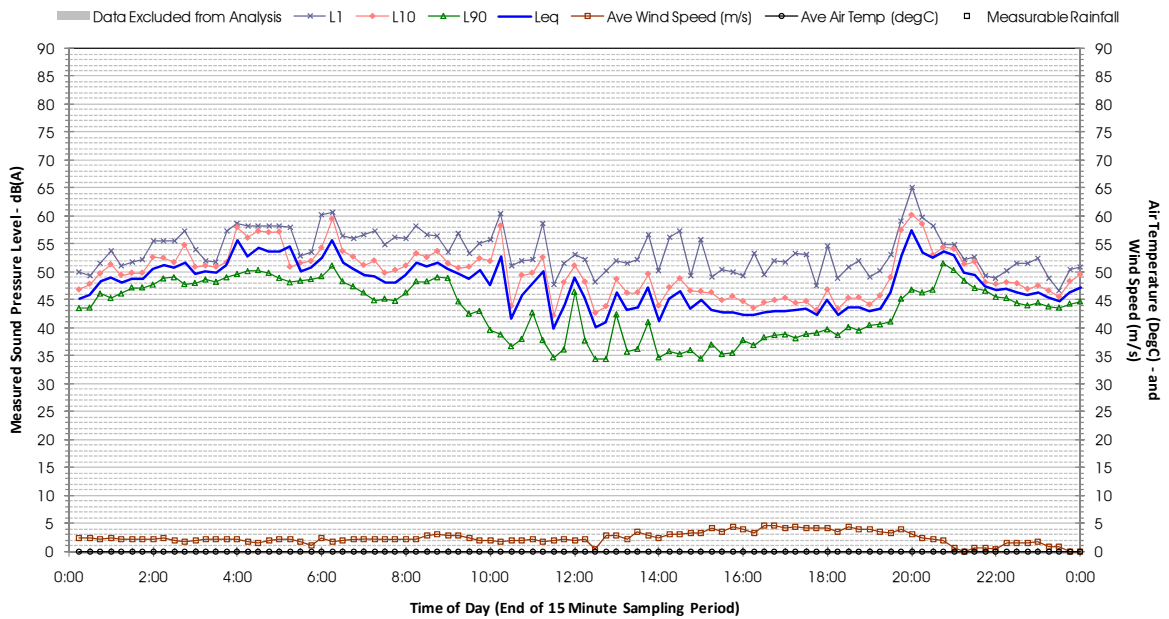

Profile of Noise Environment - Noise Monitoring Location Logger 50 Friday 10 February 2012