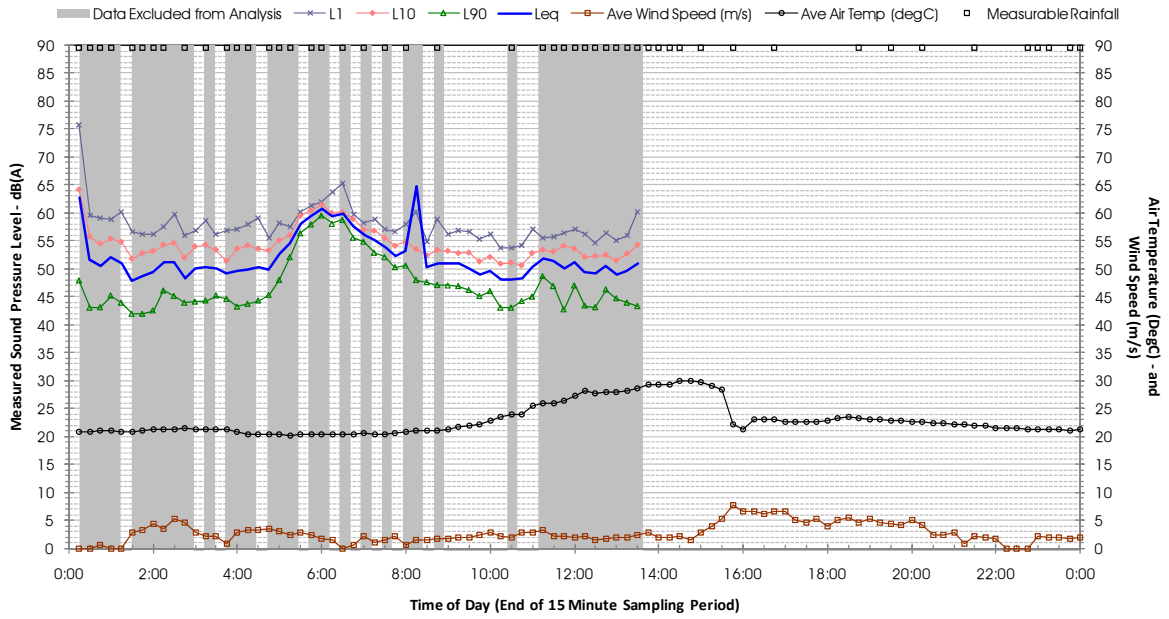

Profile of Noise Environment - Noise Monitoring Location 1592 Tuesday 21 February 2012