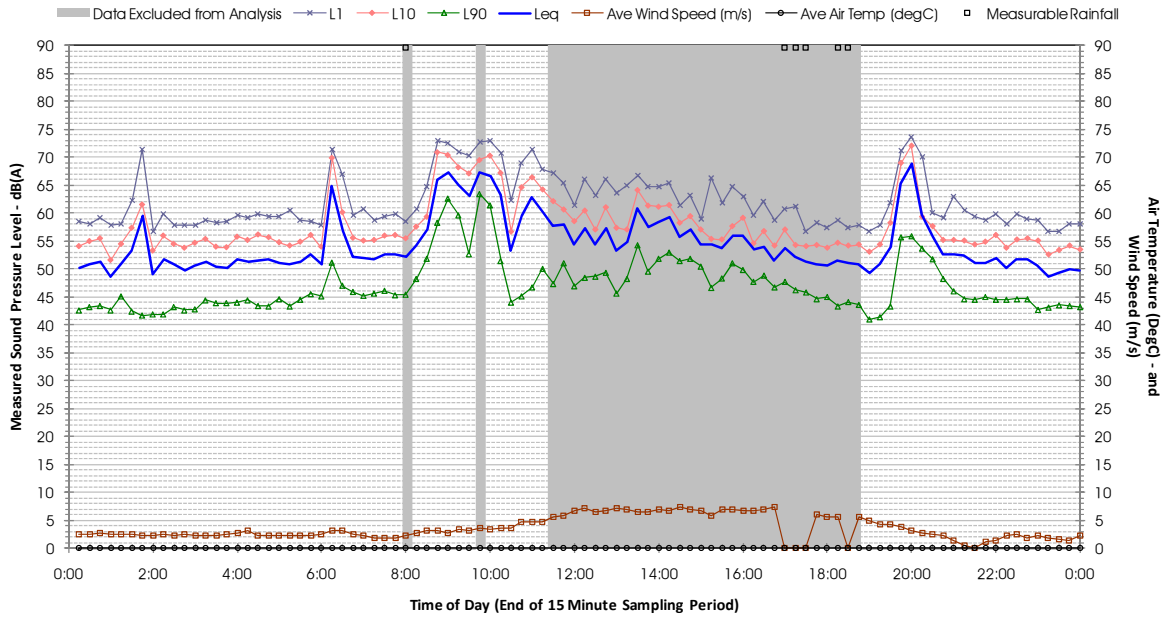

Profile of Noise Environment - Noise Monitoring Location 1631 Wednesday 15 February 2012