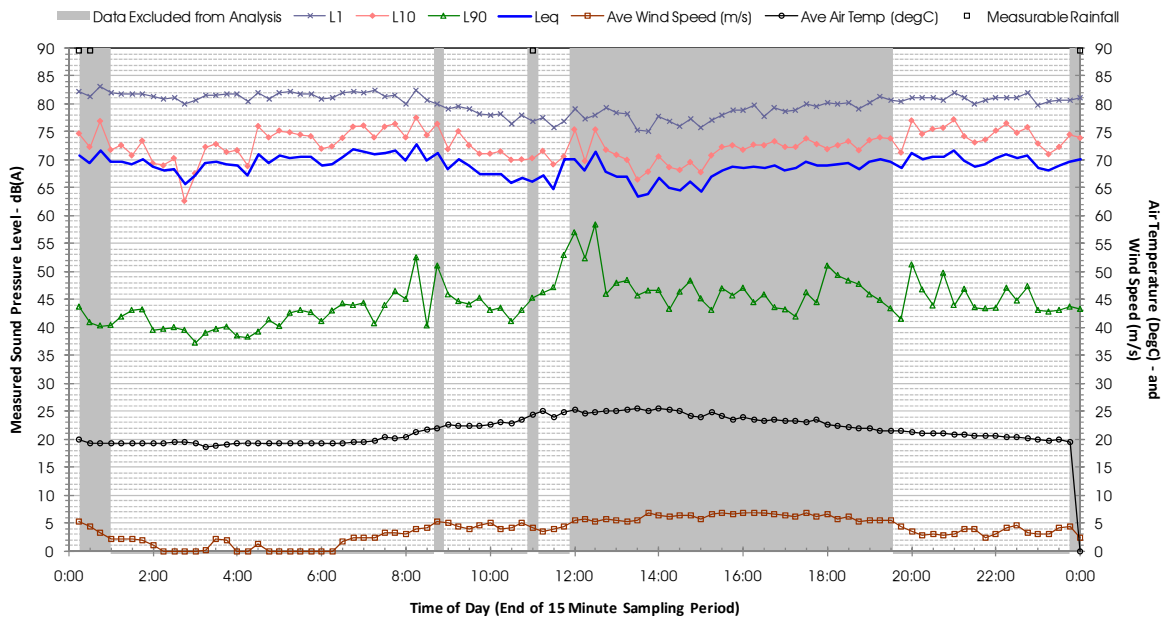

Profile of Noise Environment - Noise Monitoring Location 1817 Wednesday 14 December 2011