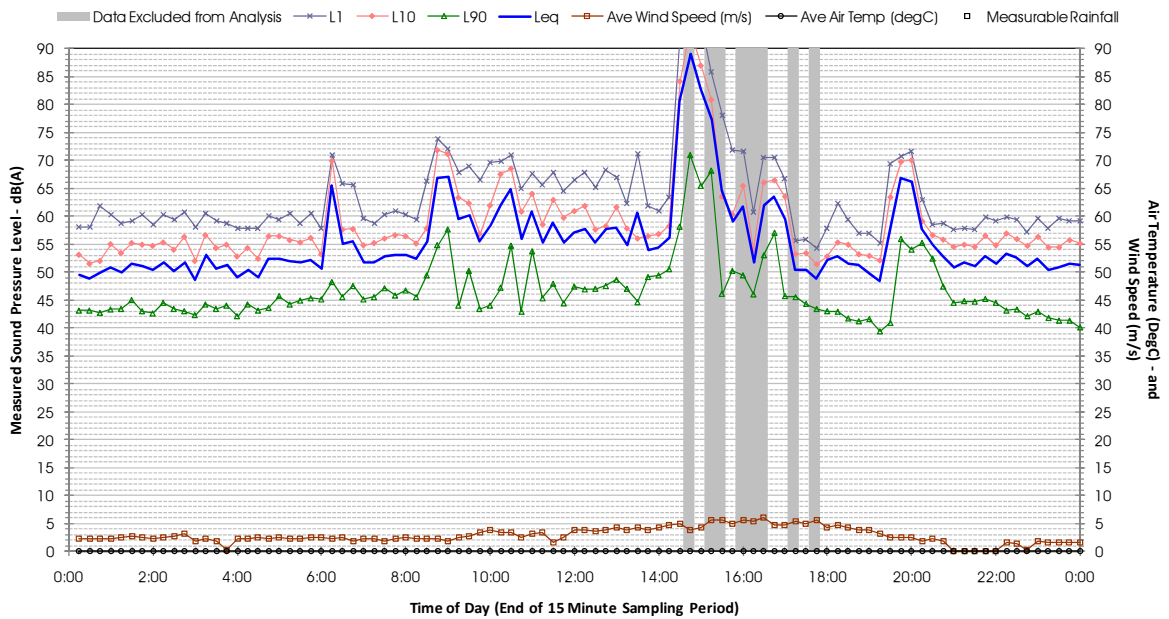

Profile of Noise Environment - Noise Monitoring Location 1631 Thursday 16 February 2012