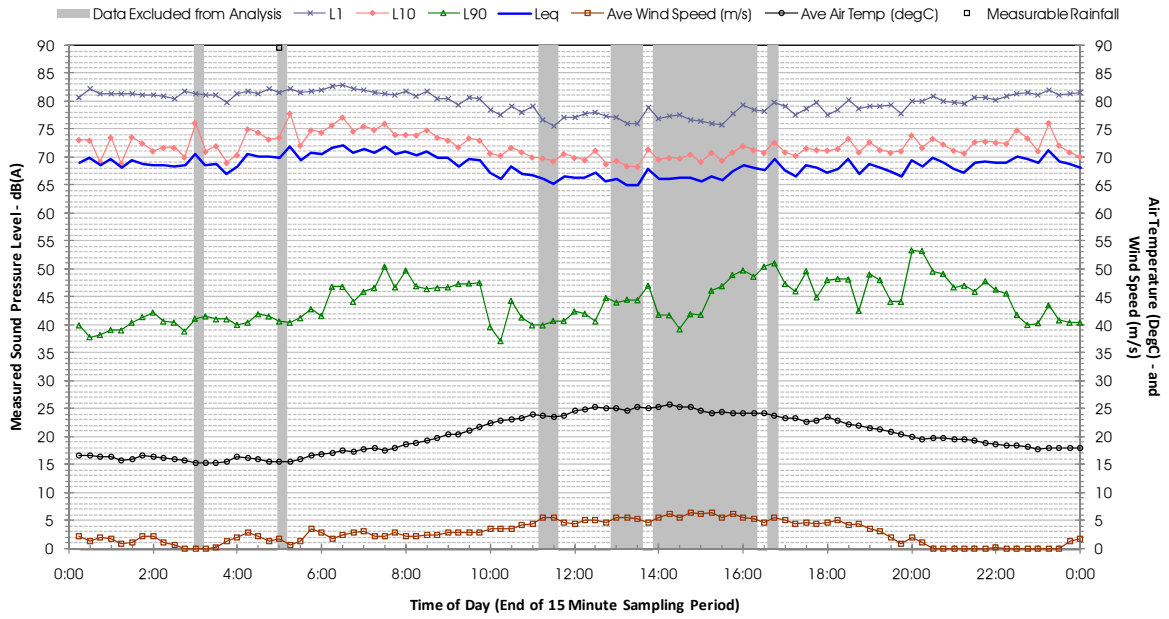

Profile of Noise Environment - Noise Monitoring Location 1817 Friday 9 December 2011