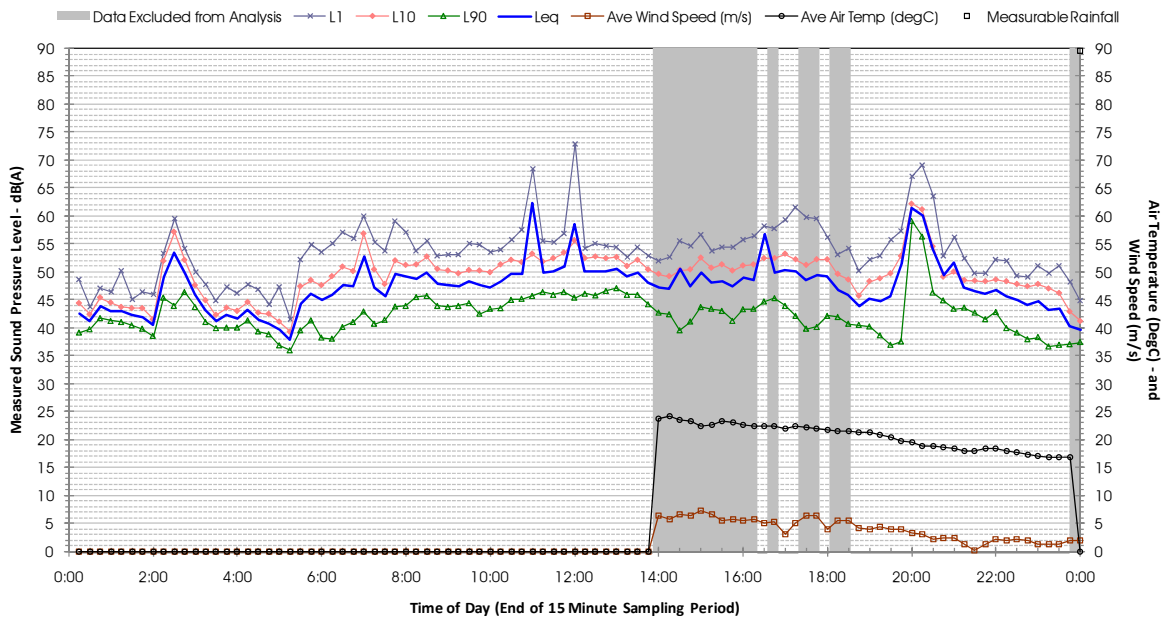

Profile of Noise Environment - Noise Monitoring Location 1766 Thursday 8 December 2011