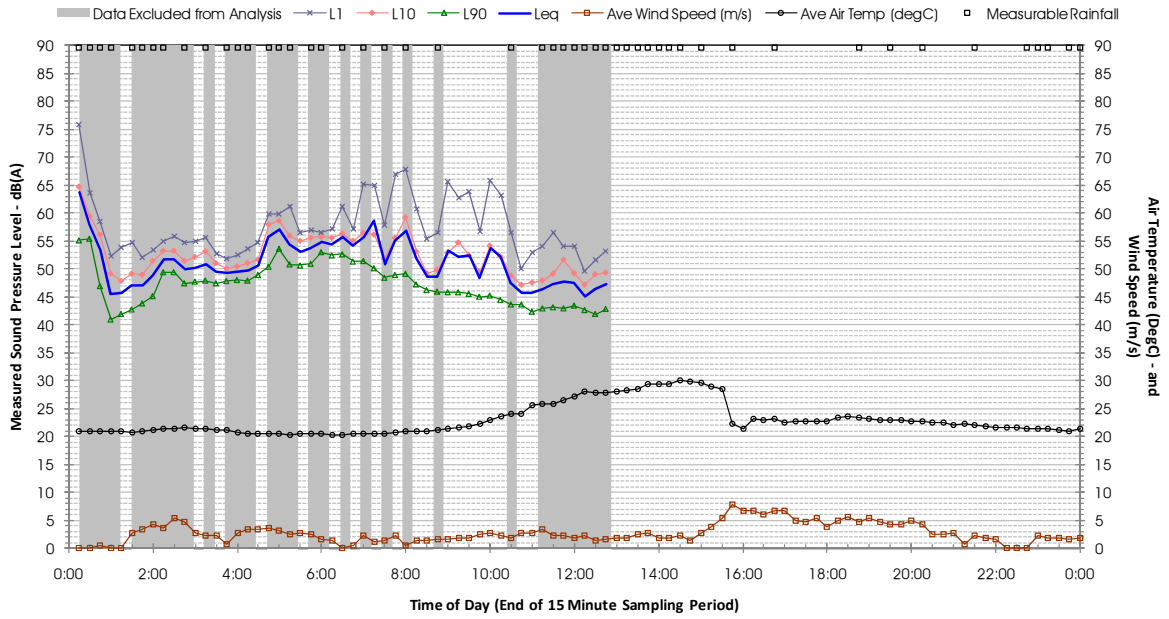

Profile of Noise Environment - Noise Monitoring Location 1624 Tuesday 21 February 2012