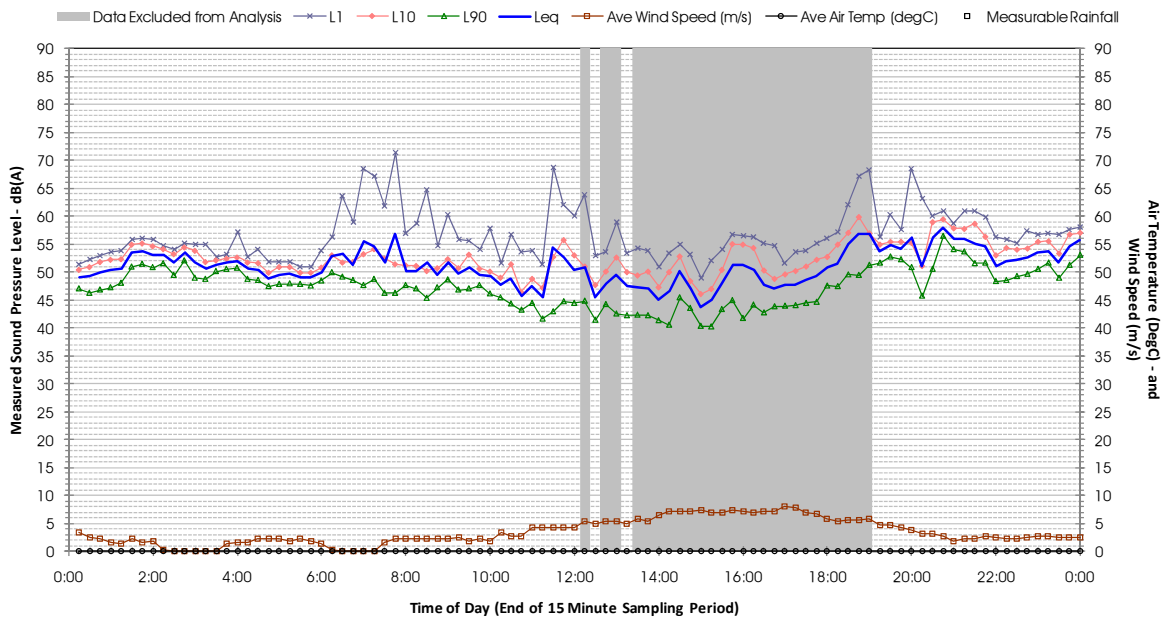

Profile of Noise Environment - Noise Monitoring Location 1624 Tuesday 14 February 2012