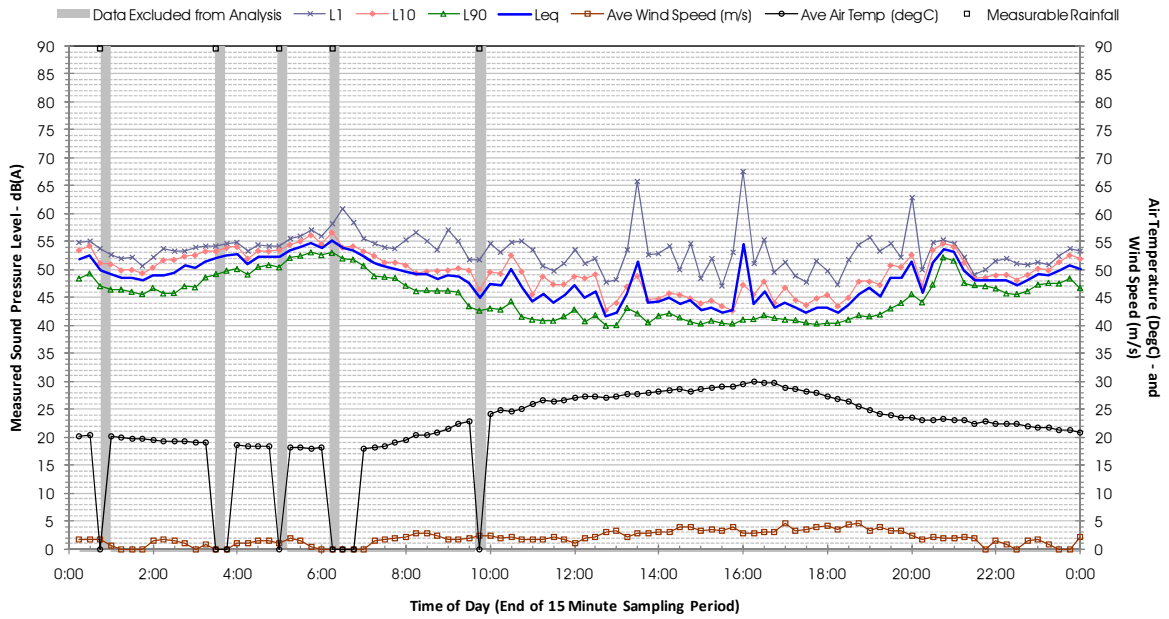

Profile of Noise Environment - Noise Monitoring Location Logger 50 Saturday 18 February 2012