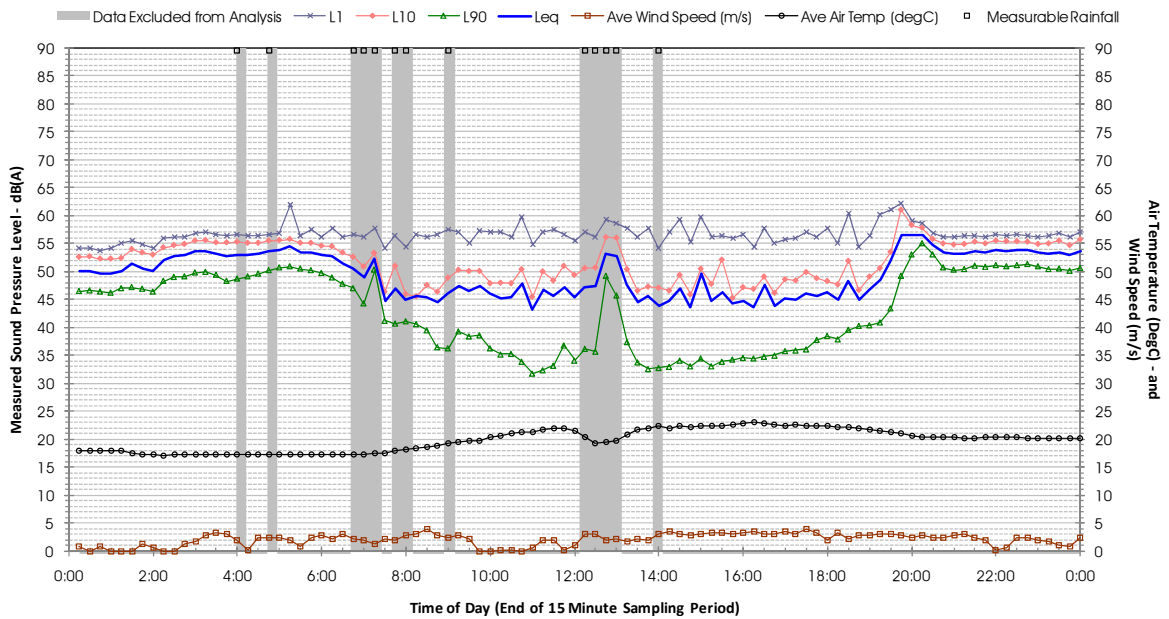

Profile of Noise Environment - Noise Monitoring Location 1874 Saturday 10 December 2011