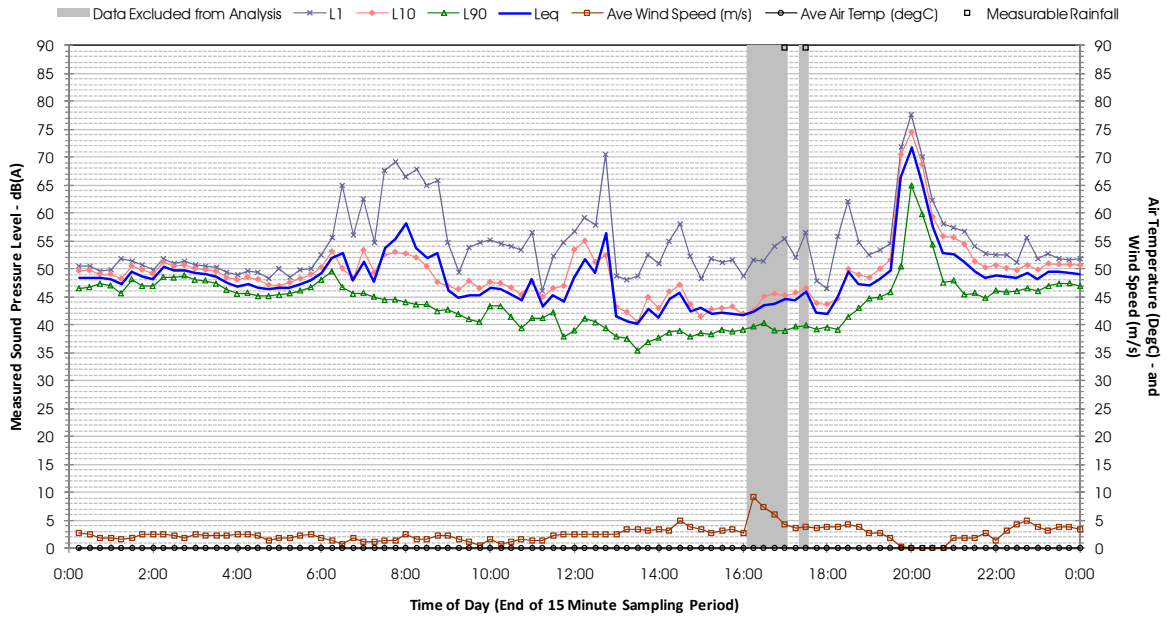

Profile of Noise Environment - Noise Monitoring Location 1624 Monday 13 February 2012