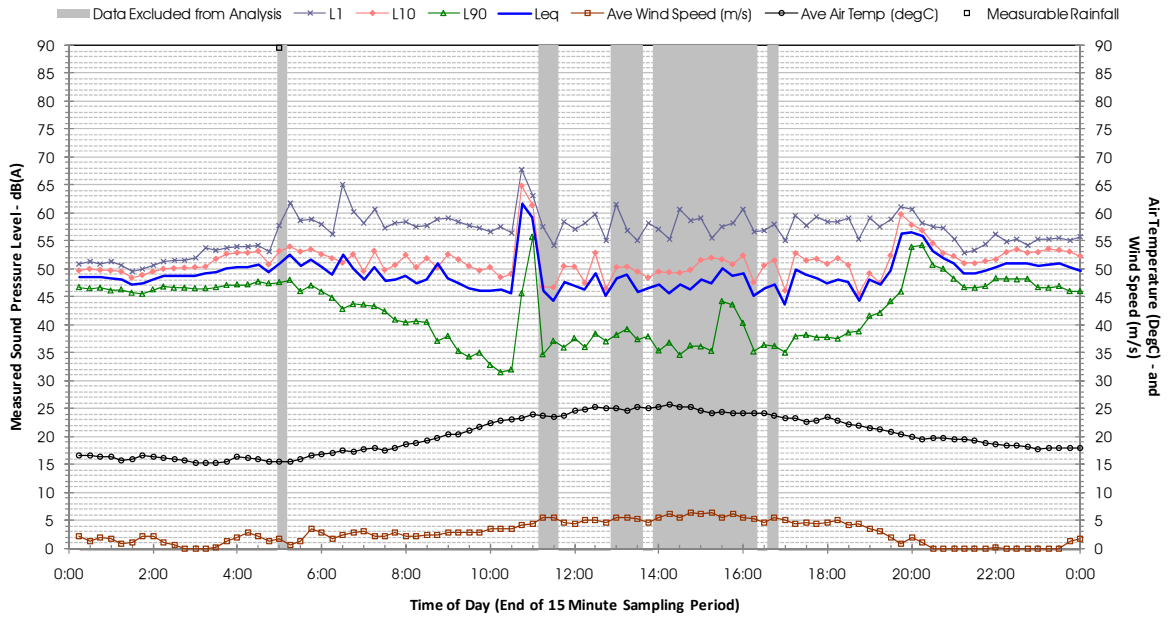

Profile of Noise Environment - Noise Monitoring Location 1874 Friday 9 December 2011