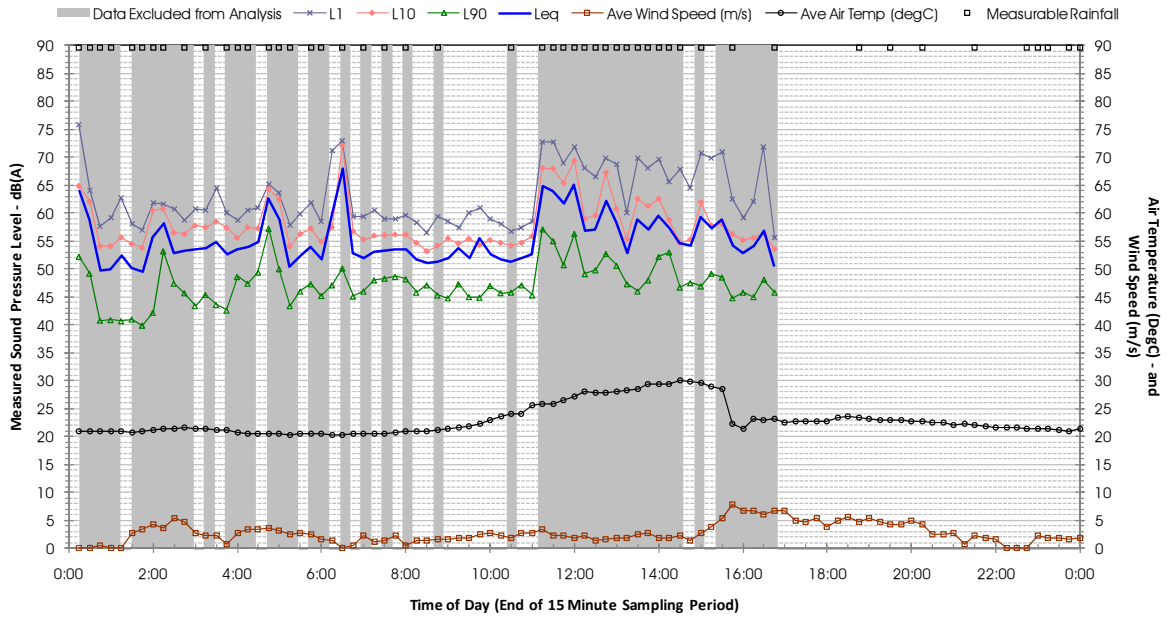

Profile of Noise Environment - Noise Monitoring Location 1631 Tuesday 21 February 2012