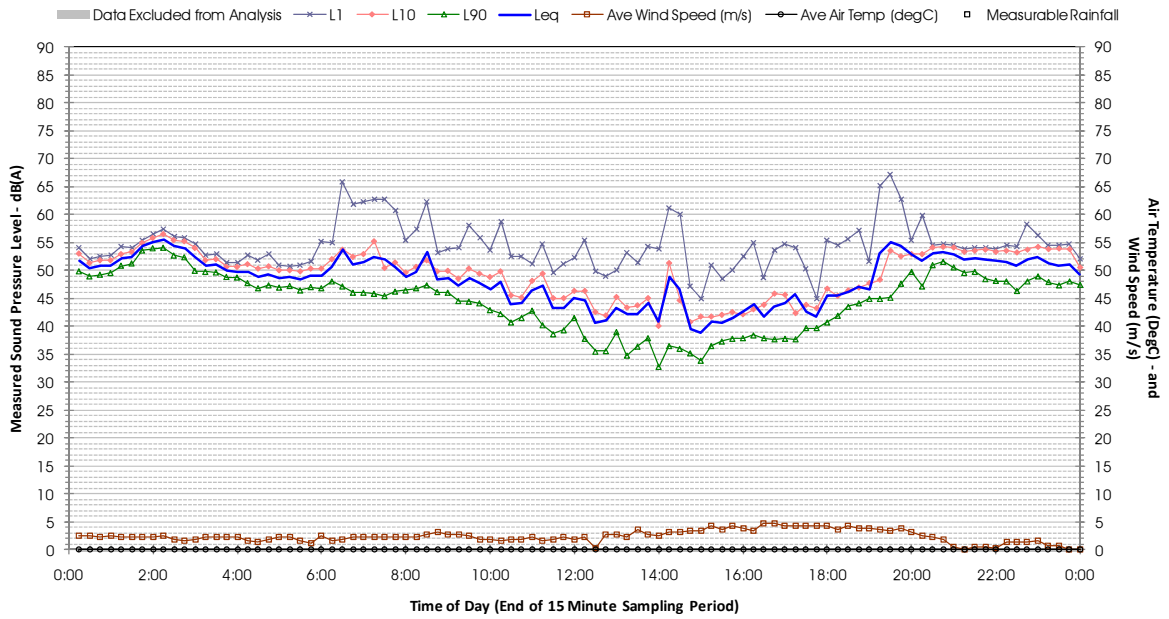

Profile of Noise Environment - Noise Monitoring Location 1624 Friday 10 February 2012