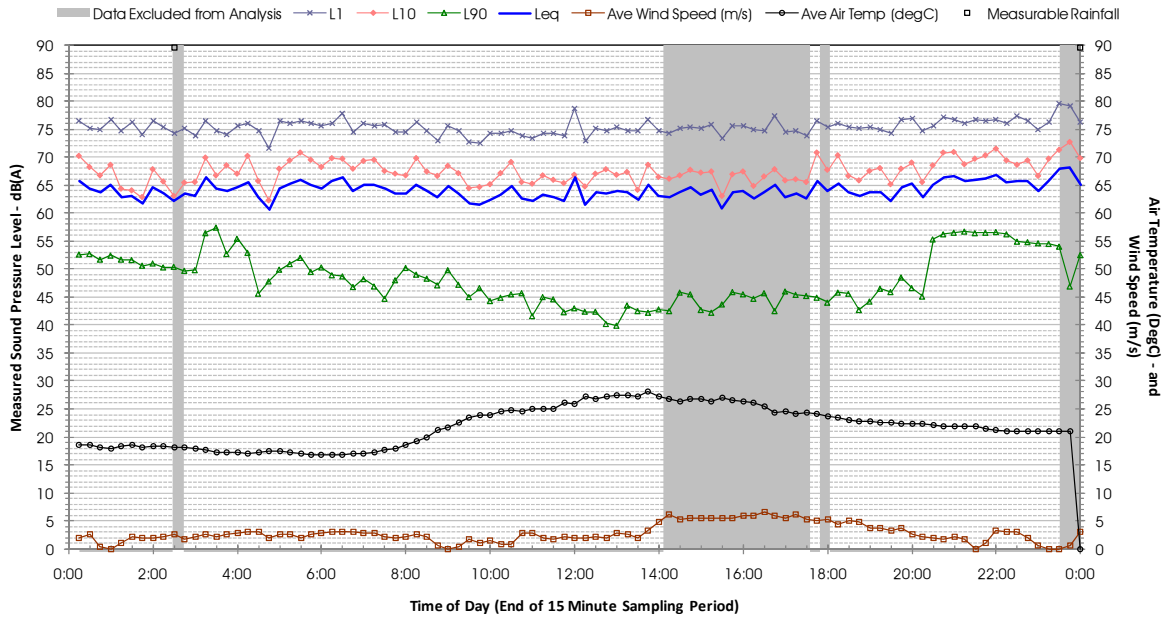

Profile of Noise Environment - Noise Monitoring Location 1234 Tuesday 13 December 2011