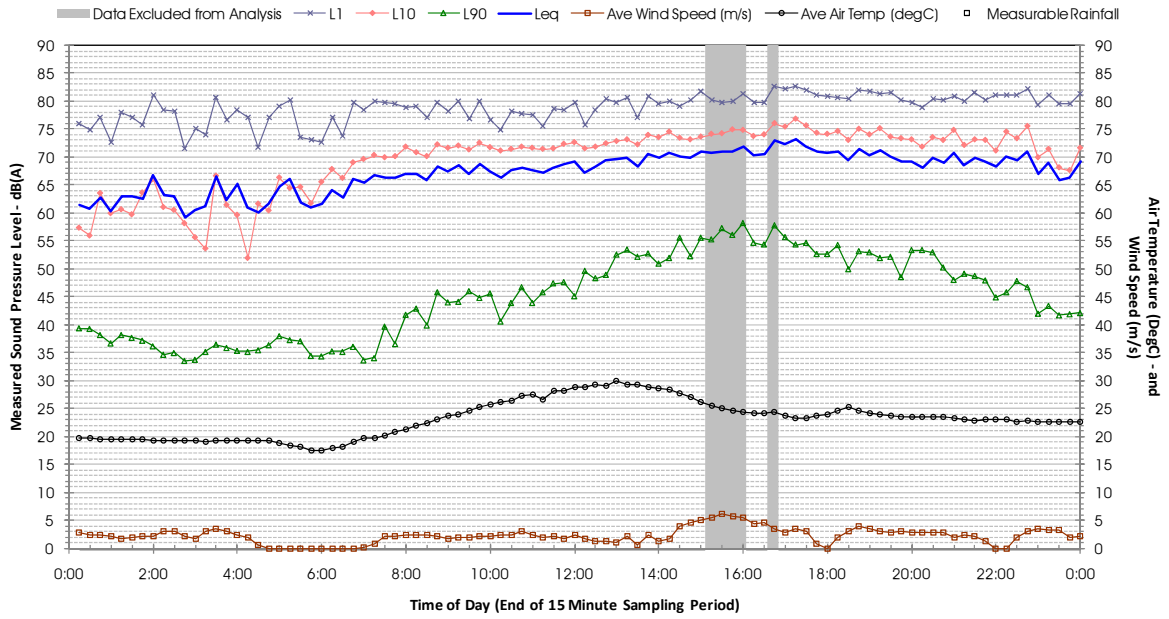

Profile of Noise Environment - Noise Monitoring Location 1817 Sunday 11 December 2011