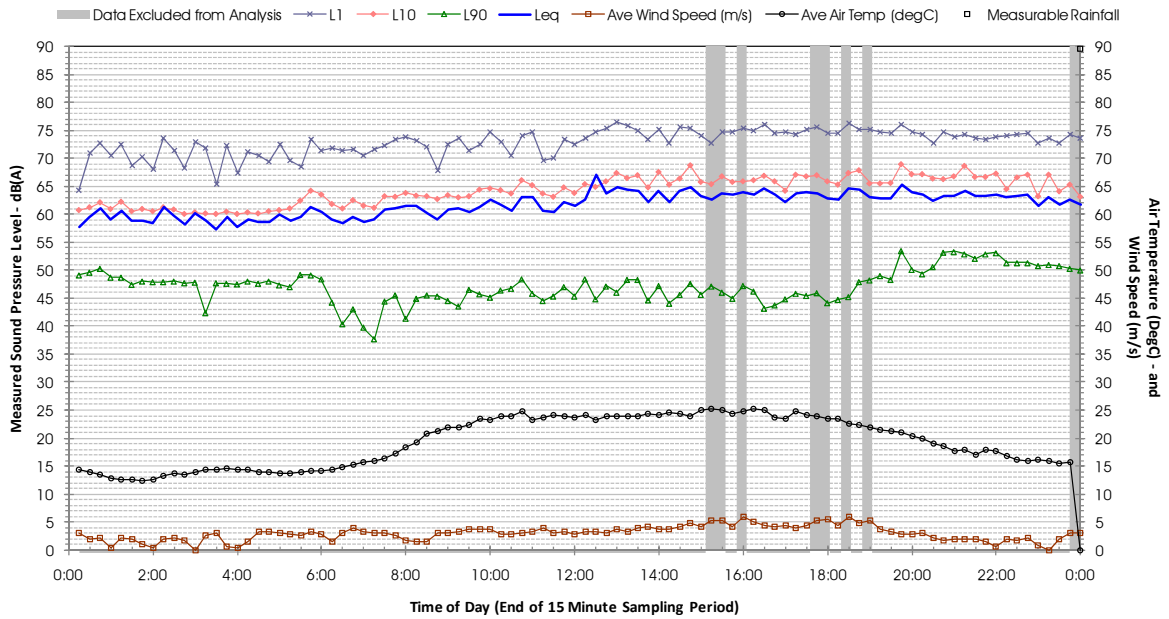

Profile of Noise Environment - Noise Monitoring Location 1234 Sunday 18 December 2011