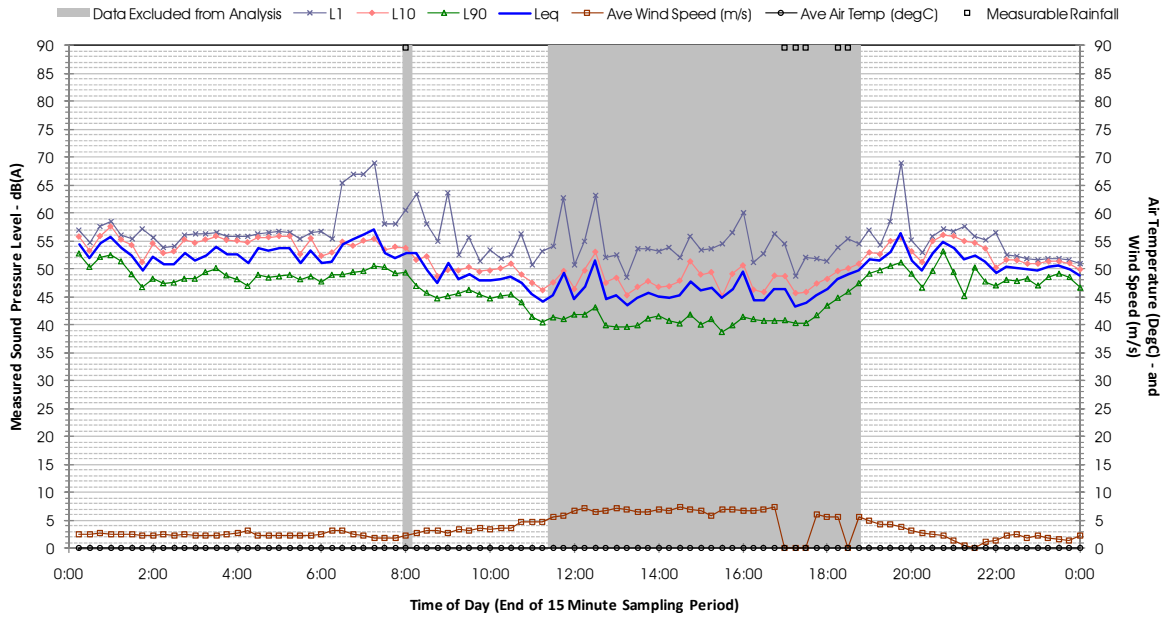

Profile of Noise Environment - Noise Monitoring Location 1624 Wednesday 15 February 2012