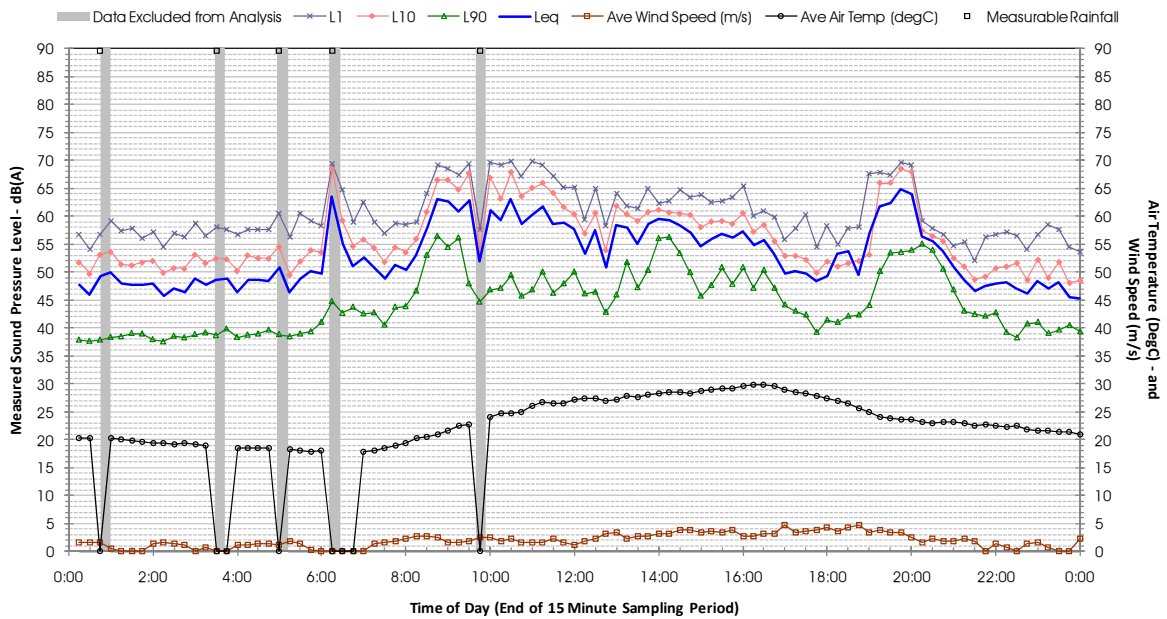

Profile of Noise Environment - Noise Monitoring Location 1631 Saturday 18 February 2012