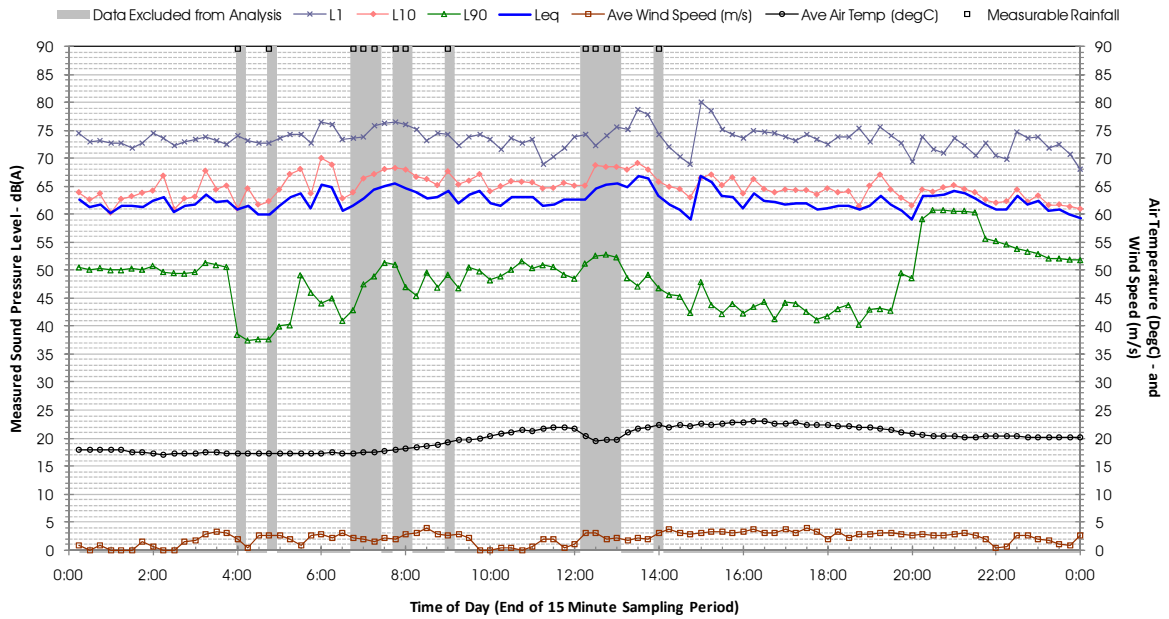

Profile of Noise Environment - Noise Monitoring Location 1234 Saturday 10 December 2011