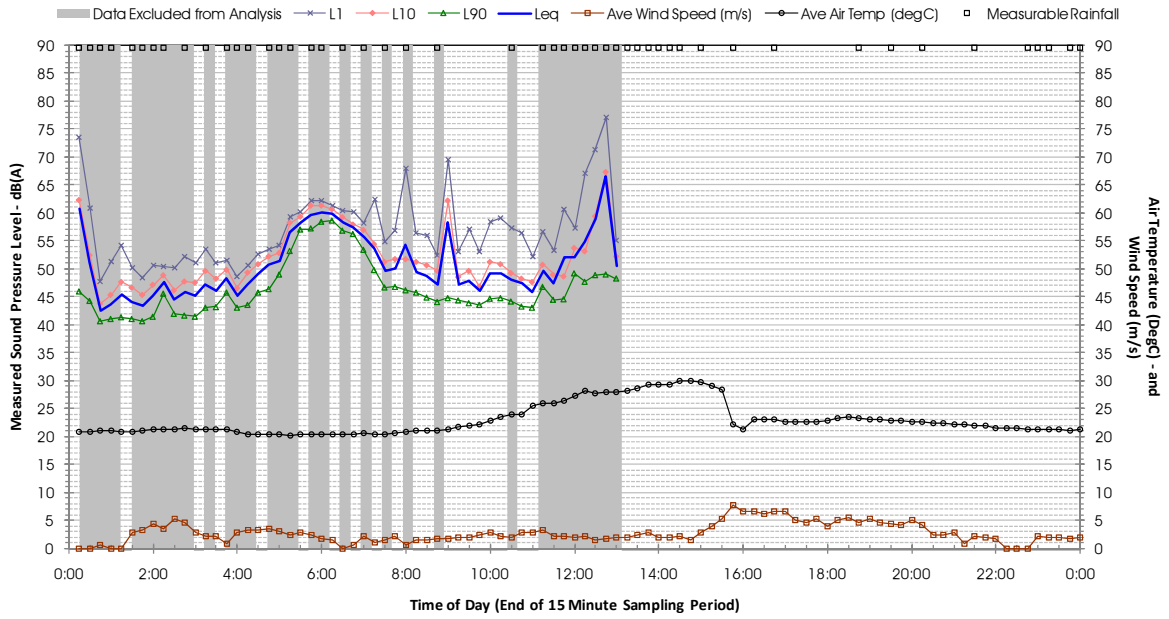

Profile of Noise Environment - Noise Monitoring Location Logger 50 Tuesday 21 February 2012