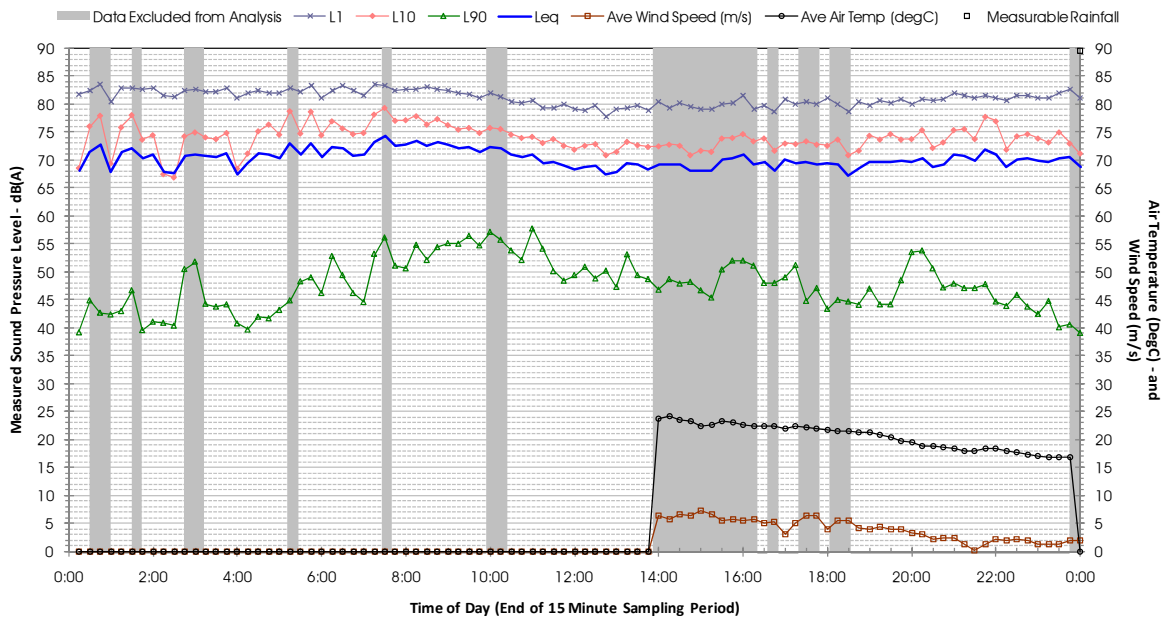

Profile of Noise Environment - Noise Monitoring Location 1817 Thursday 8 December 2011