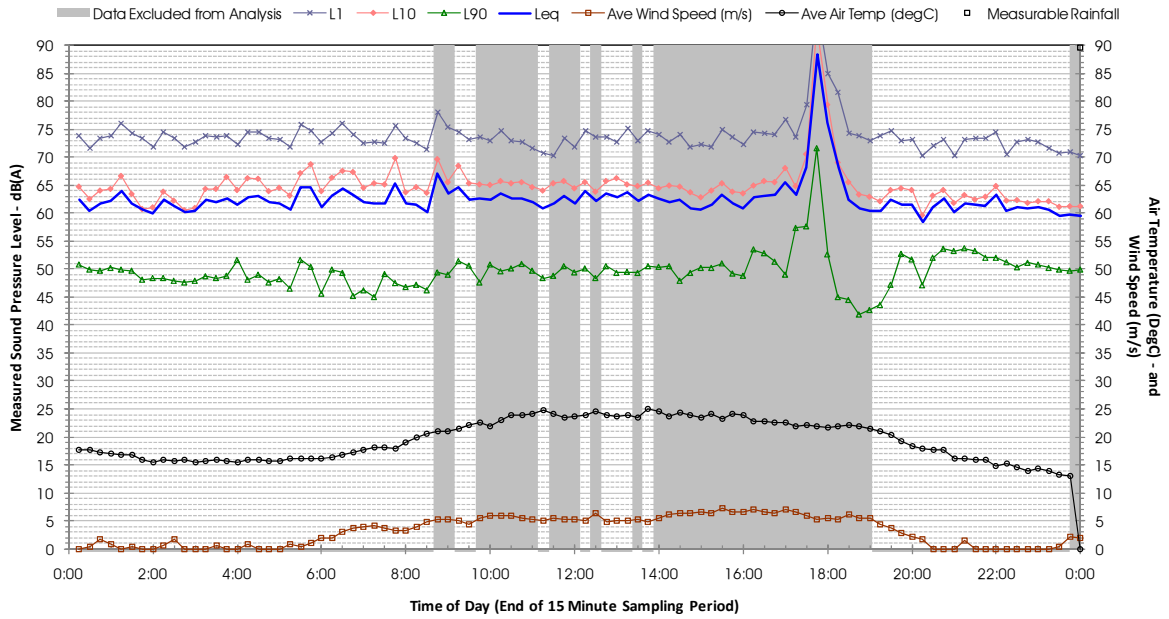

Profile of Noise Environment - Noise Monitoring Location 1234 Saturday 17 December 2011