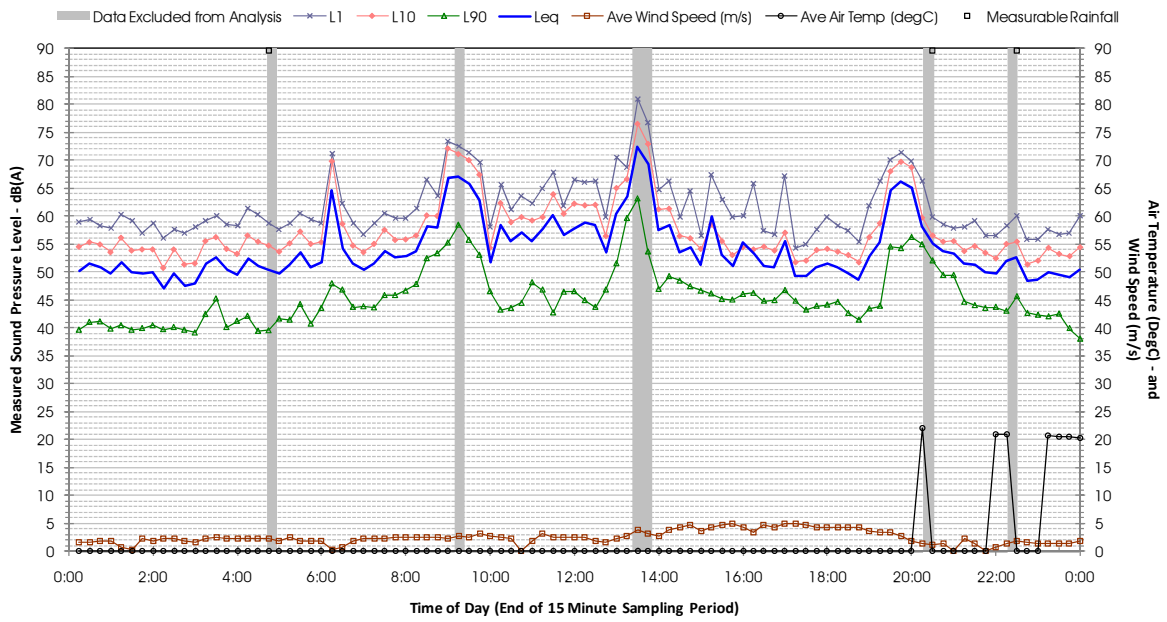

Profile of Noise Environment - Noise Monitoring Location 1631 Friday 17 February 2012