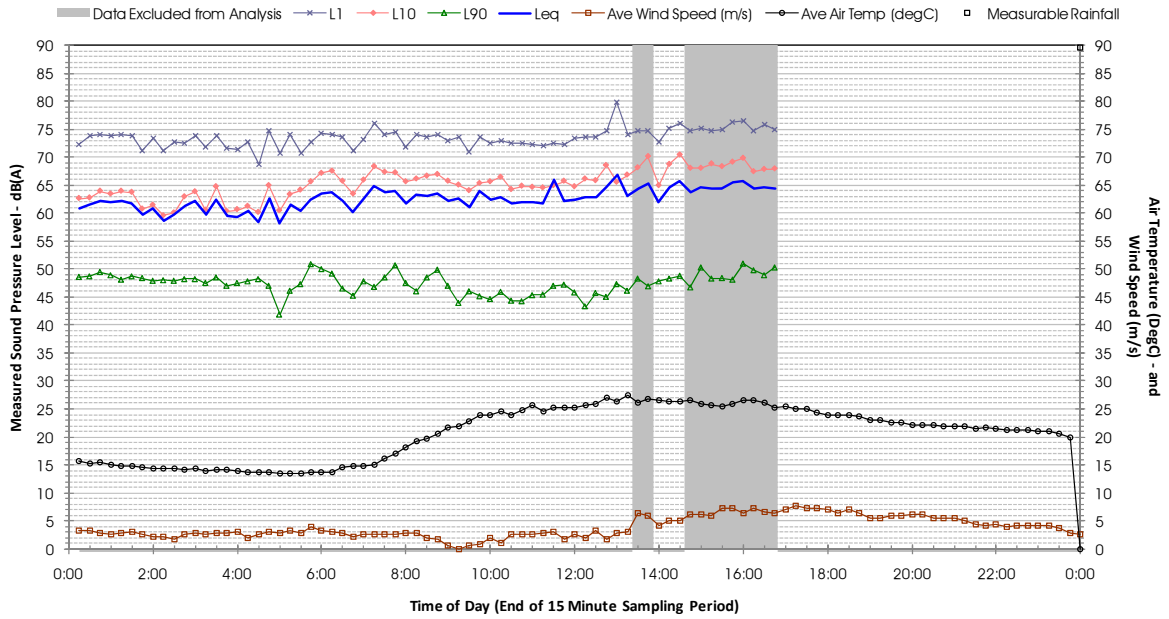

Profile of Noise Environment - Noise Monitoring Location 1234 Monday 19 December 2011