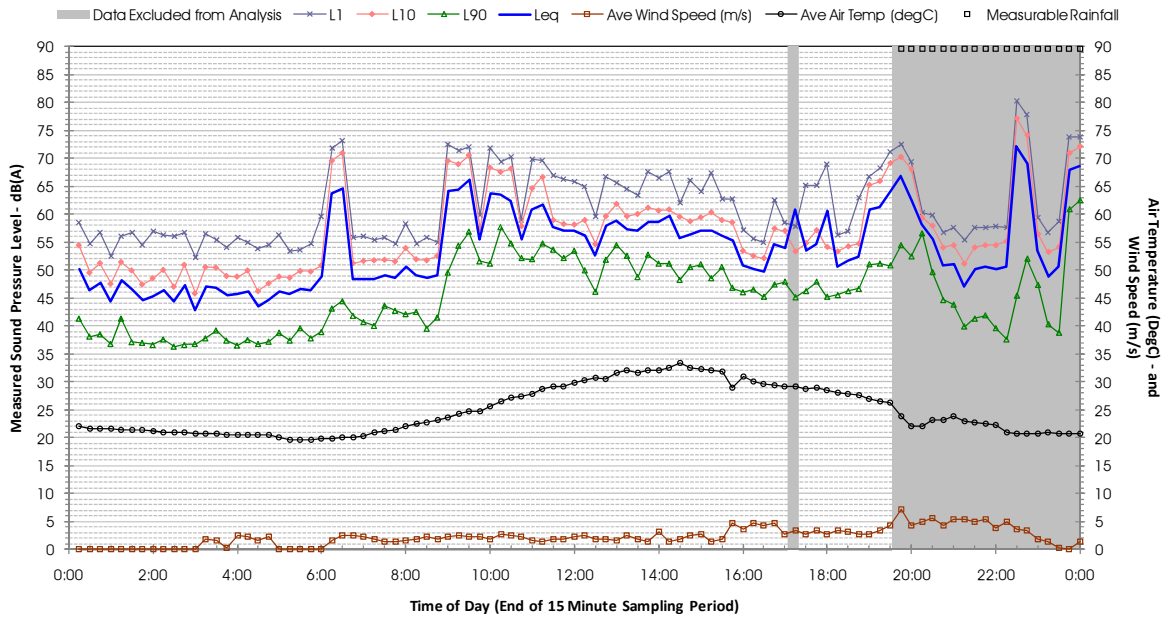

Profile of Noise Environment - Noise Monitoring Location 1631 Monday 20 February 2012