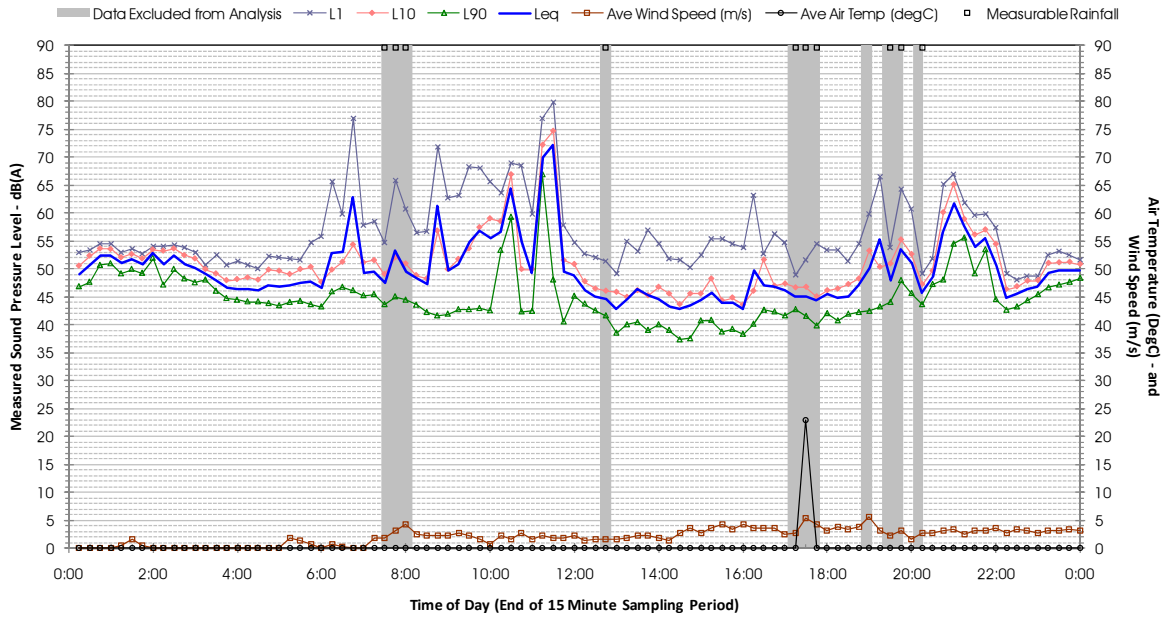

Profile of Noise Environment - Noise Monitoring Location 1624 Saturday 11 February 2012