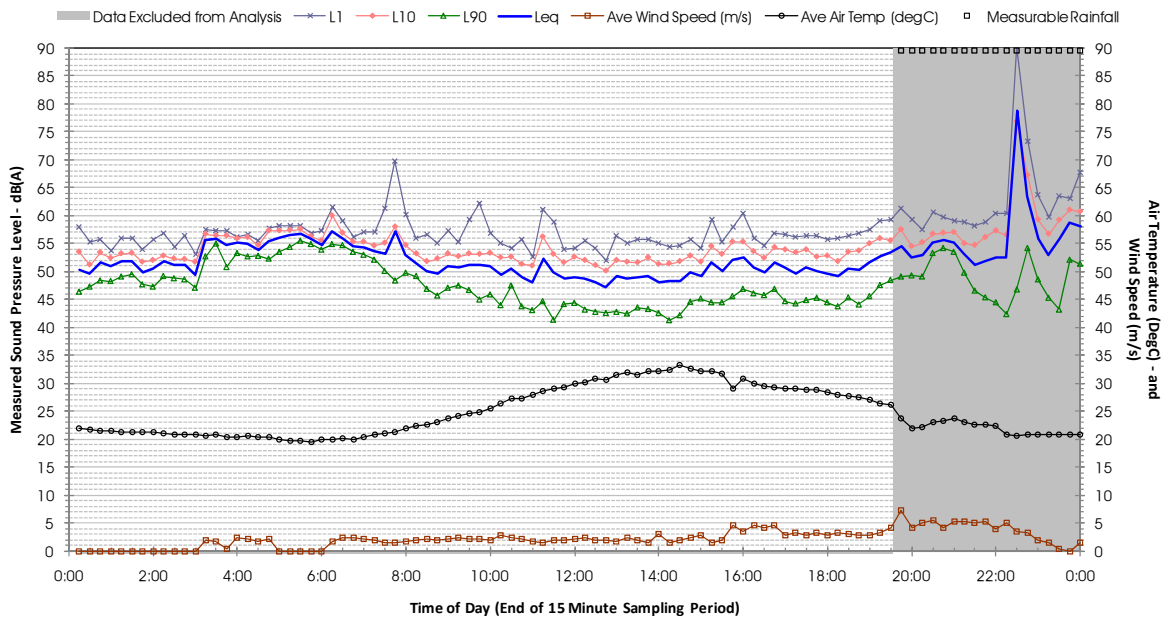

Profile of Noise Environment - Noise Monitoring Location 1592 Monday 20 February 2012