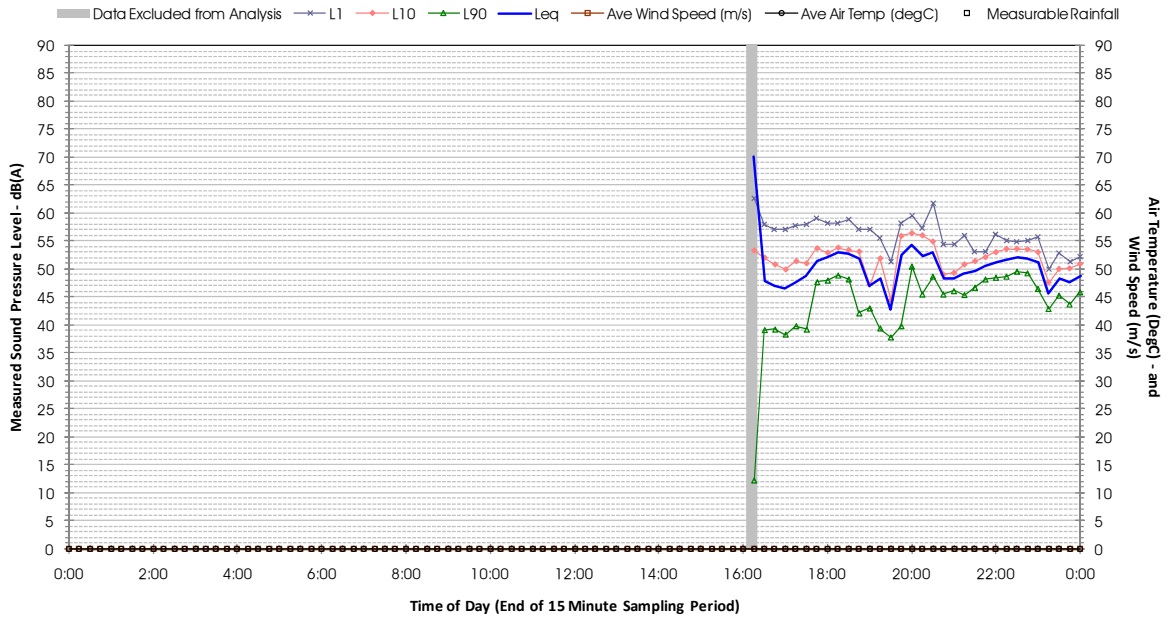

Profile of Noise Environment - Noise Monitoring Location 1874 Wednesday 7 December 2011