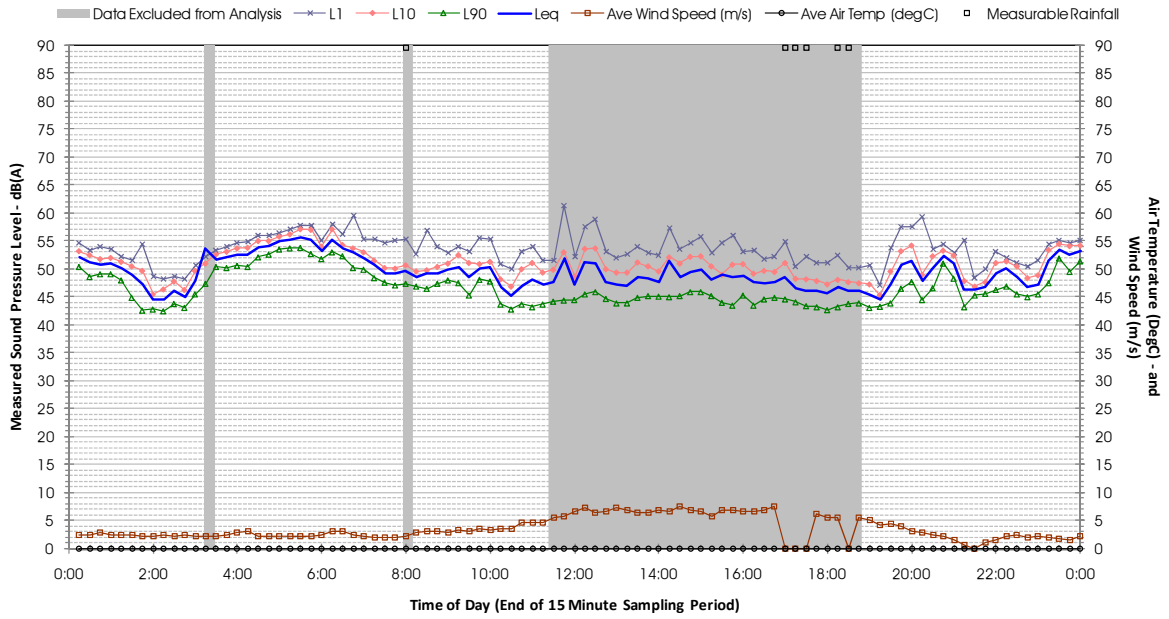

Profile of Noise Environment - Noise Monitoring Location Logger 50 Wednesday 15 February 2012