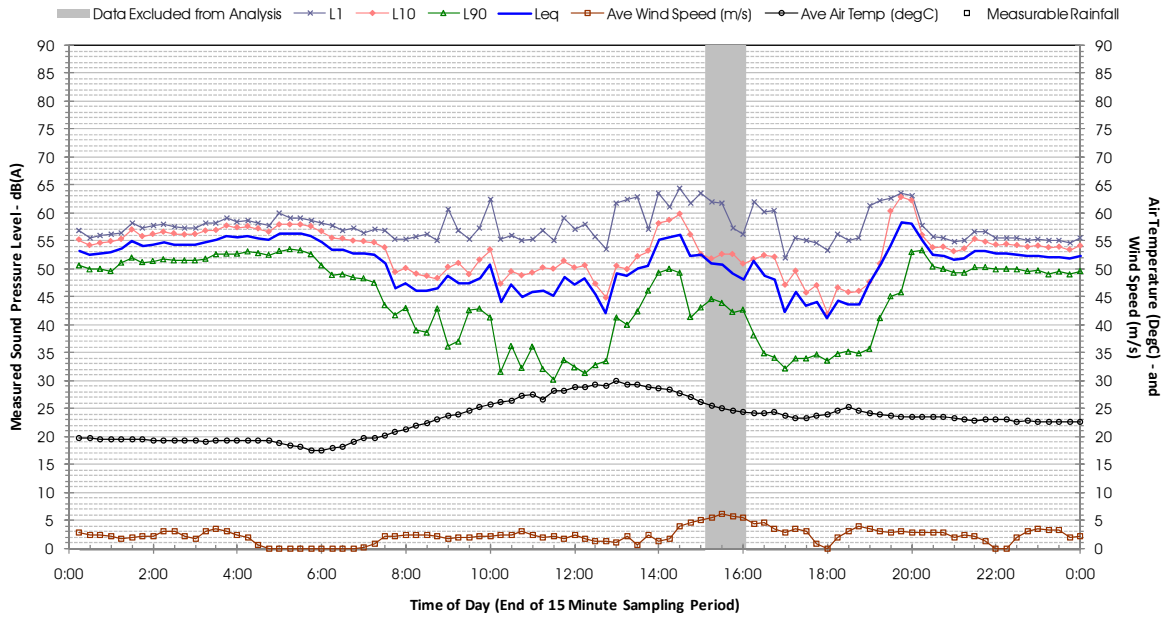

Profile of Noise Environment - Noise Monitoring Location 1874 Sunday 11 December 2011