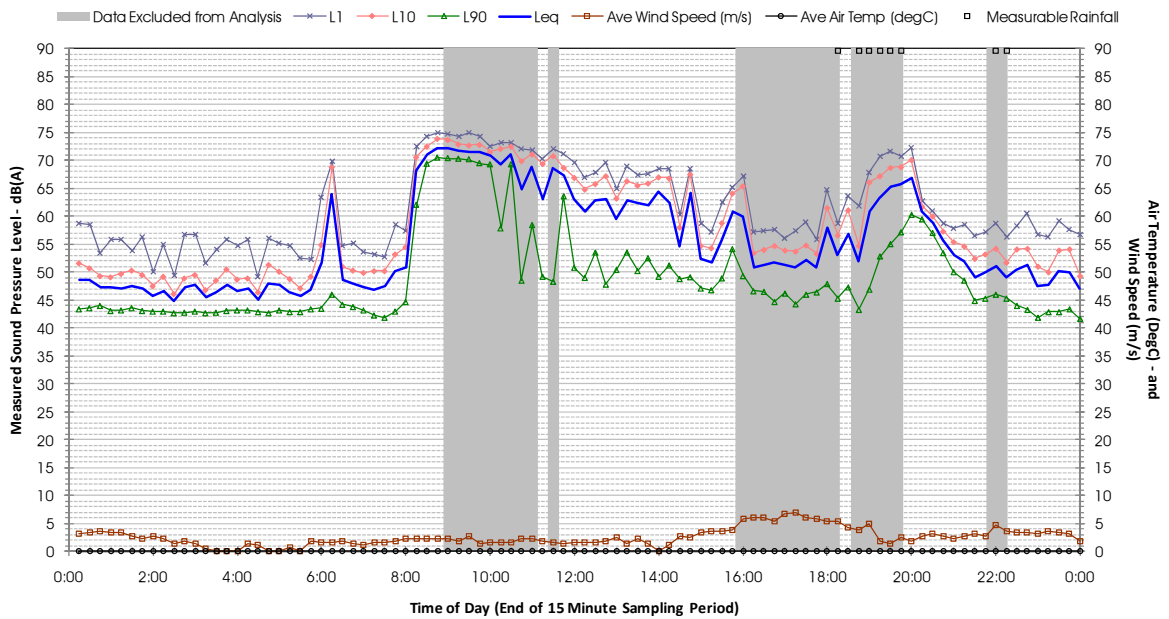

Profile of Noise Environment - Noise Monitoring Location 1631 Sunday 12 February 2012