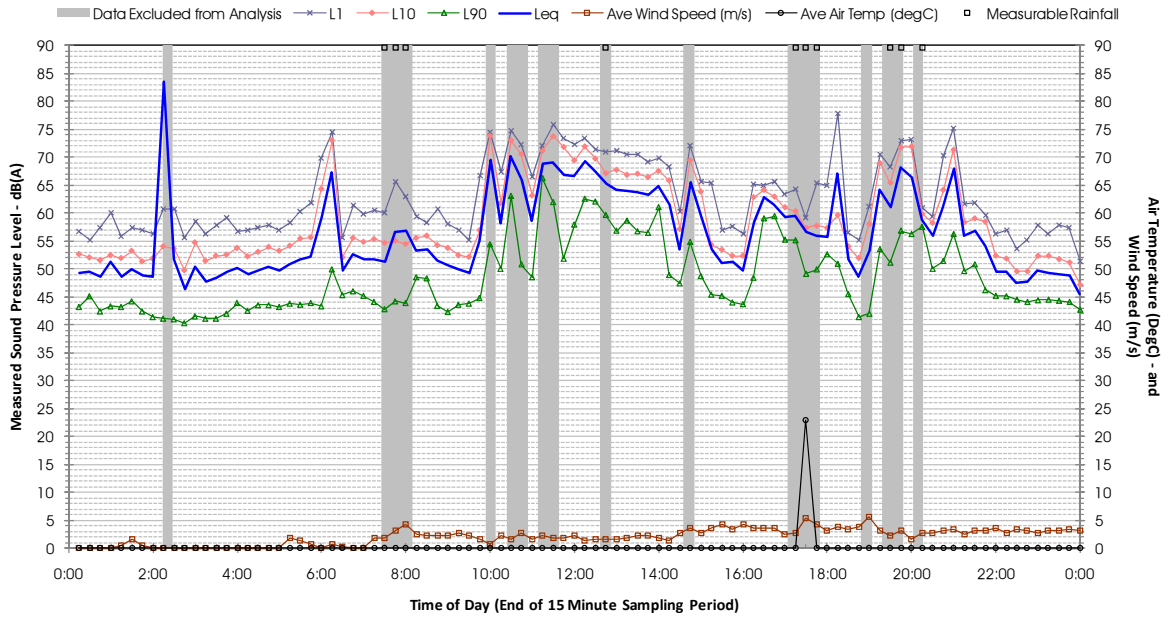

Profile of Noise Environment - Noise Monitoring Location 1631 Saturday 11 February 2012