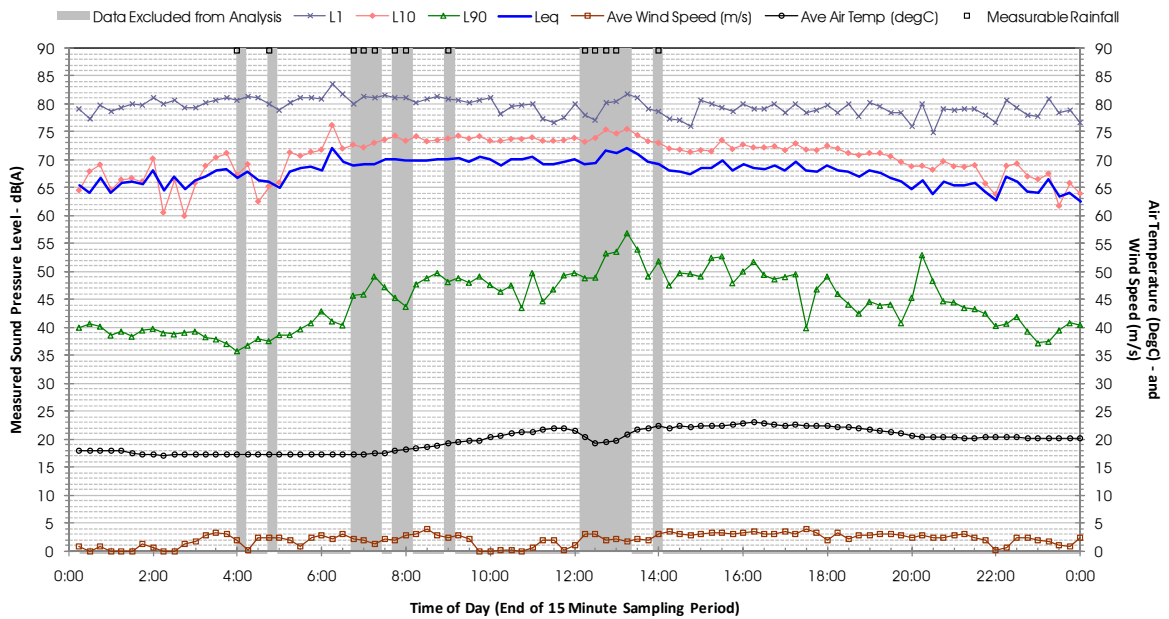

Profile of Noise Environment - Noise Monitoring Location 1817 Saturday 10 December 2011