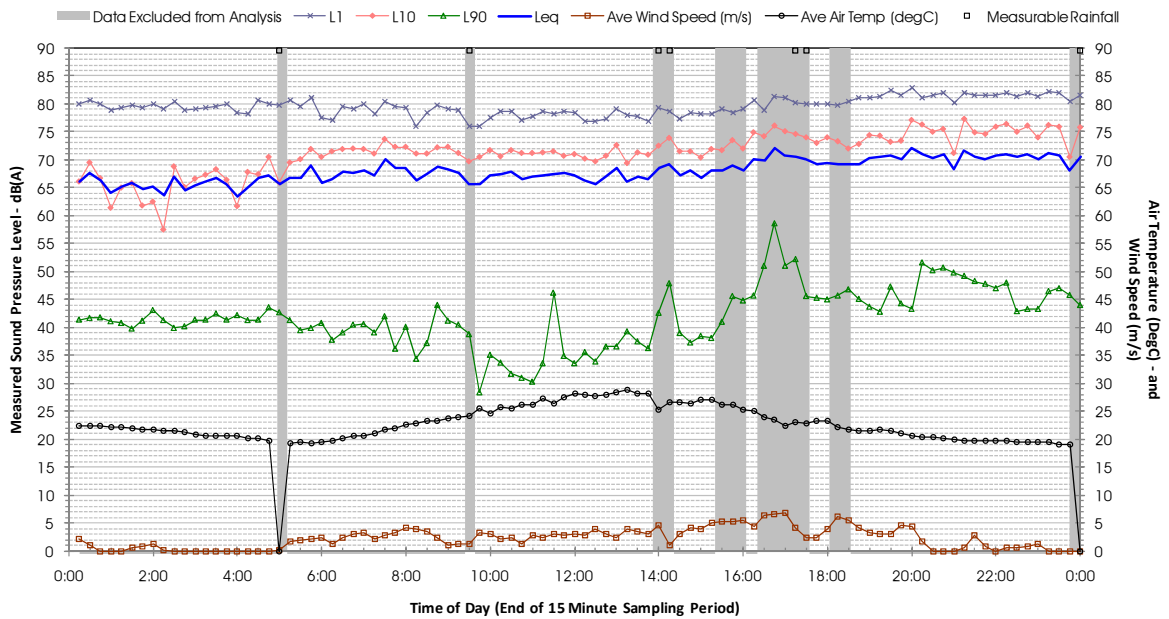

Profile of Noise Environment - Noise Monitoring Location 1817 Monday 12 December 2011