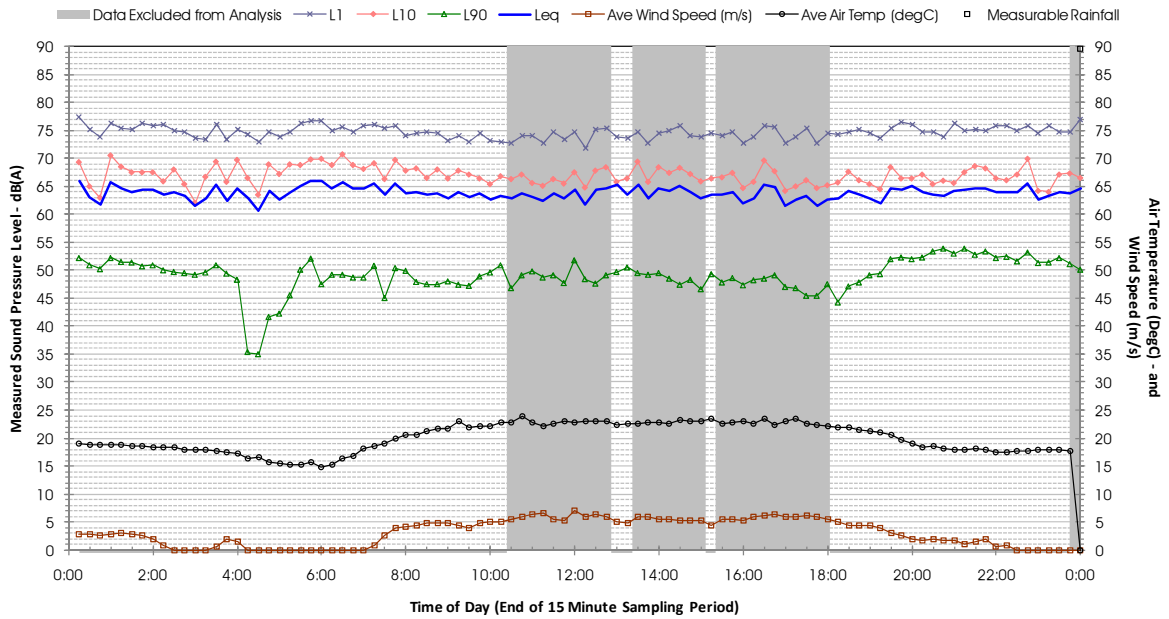

Profile of Noise Environment - Noise Monitoring Location 1234 Friday 16 December 2011