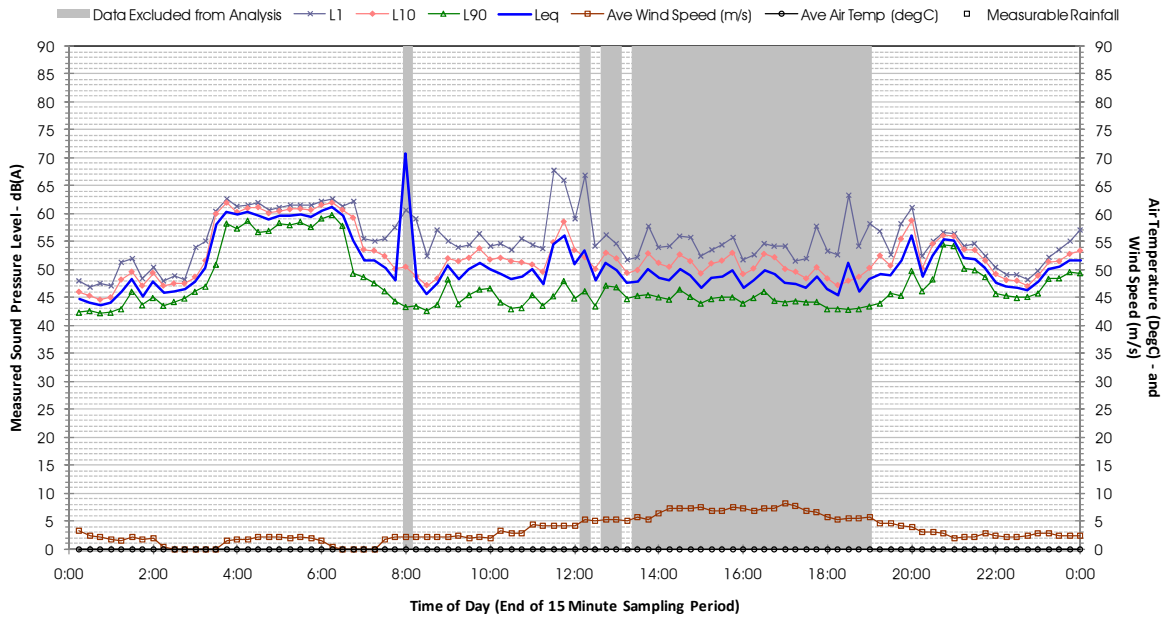

Profile of Noise Environment - Noise Monitoring Location Logger 50 Tuesday 14 February 2012