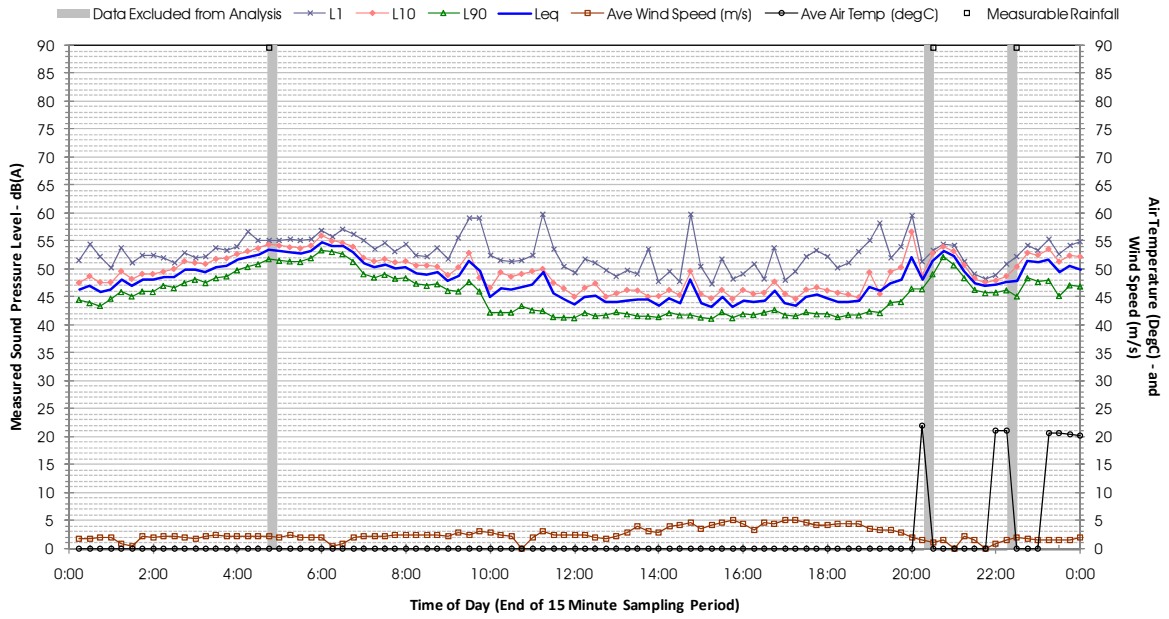

Profile of Noise Environment - Noise Monitoring Location Logger 50 Friday 17 February 2012