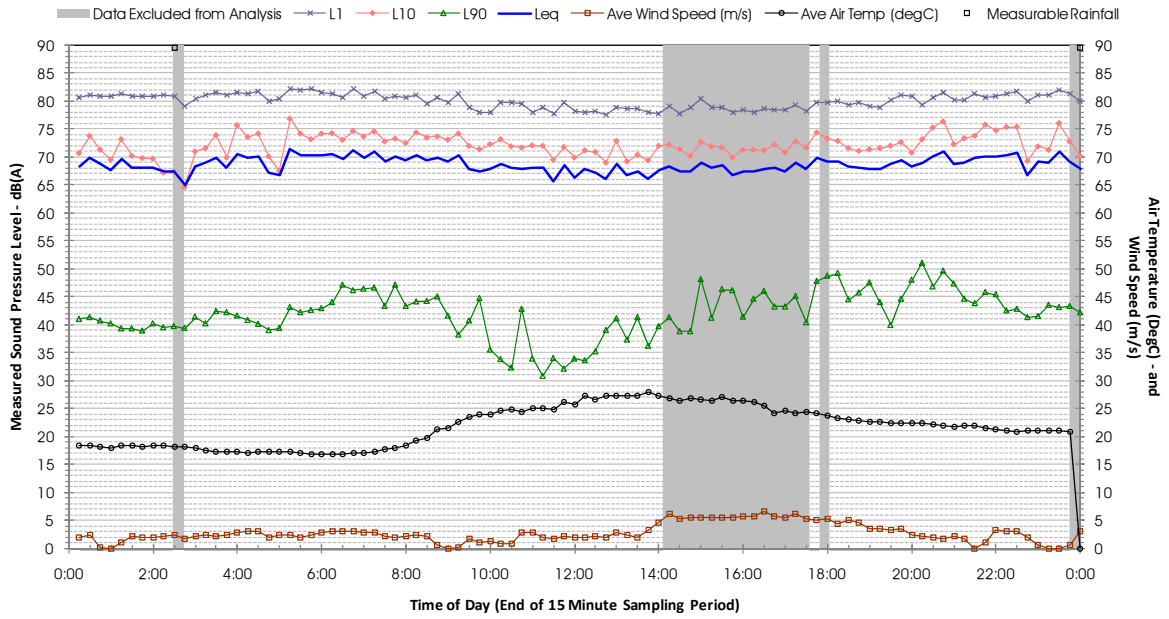

Profile of Noise Environment - Noise Monitoring Location 1817 Tuesday 13 December 2011