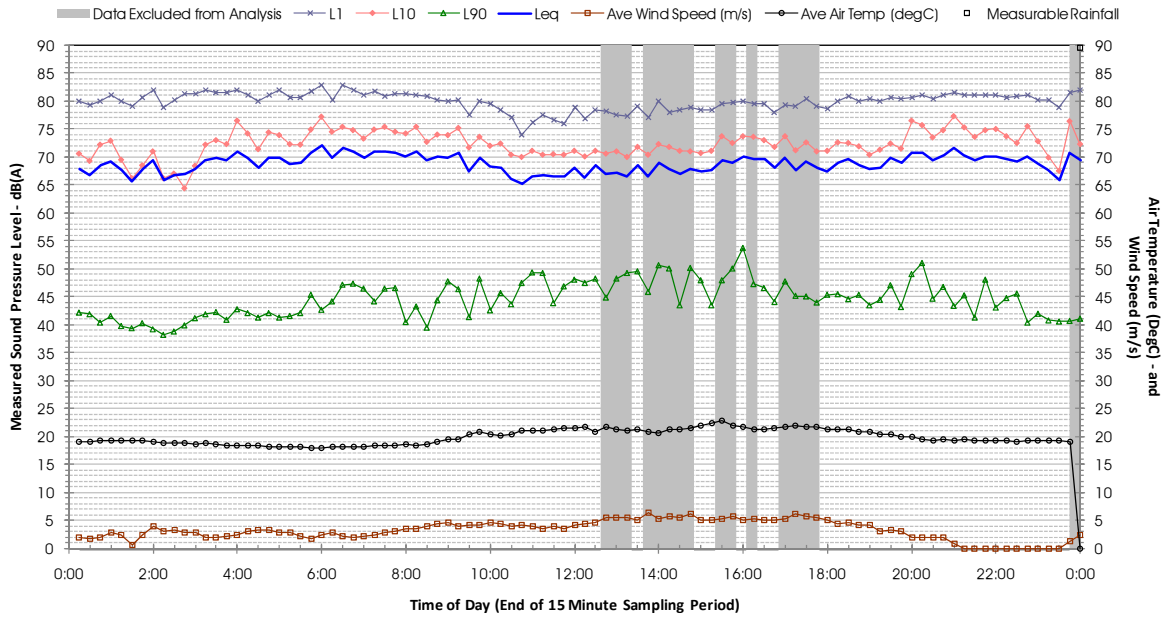

Profile of Noise Environment - Noise Monitoring Location 1817 Thursday 15 December 2011