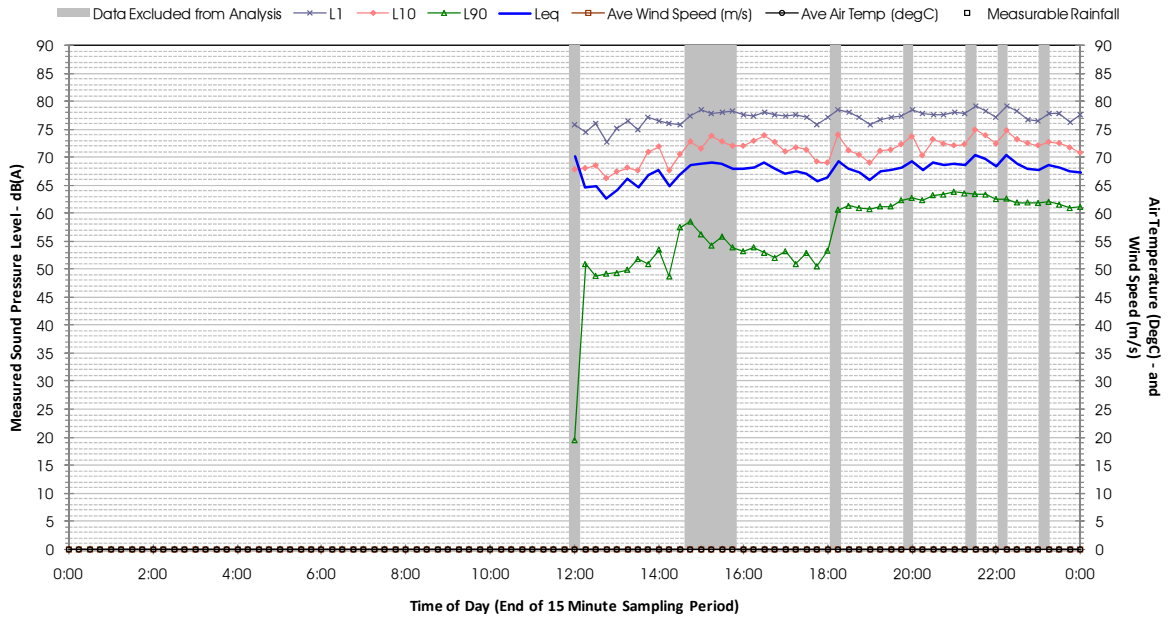

Profile of Noise Environment - Noise Monitoring Location 1234 Wednesday 7 December 2011