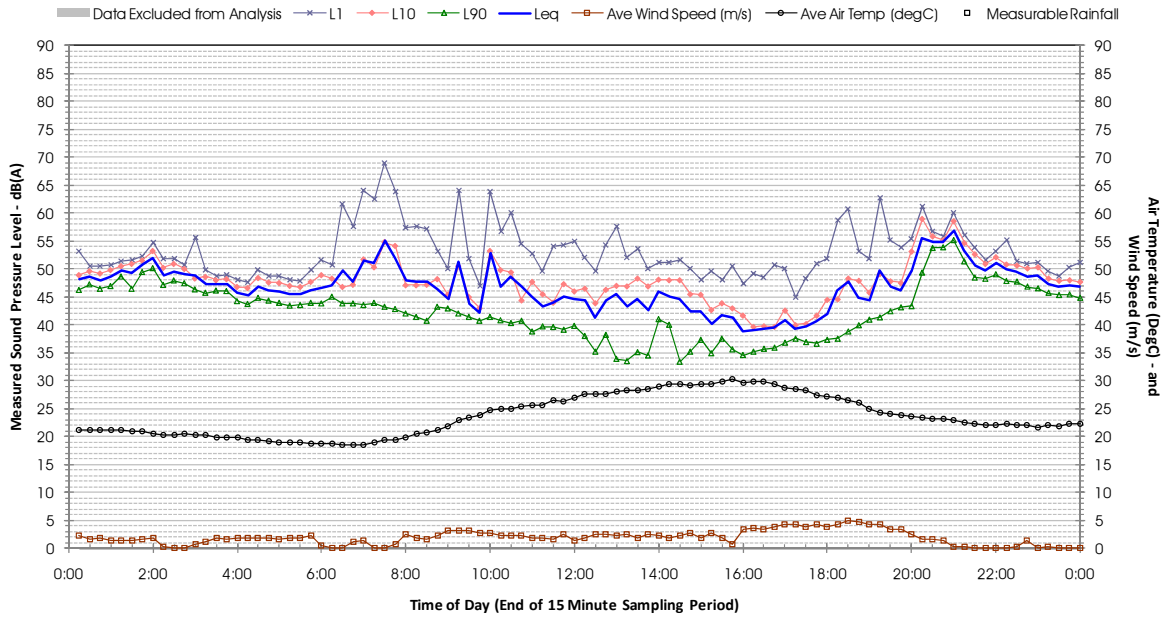

Profile of Noise Environment - Noise Monitoring Location 1624 Sunday 19 February 2012