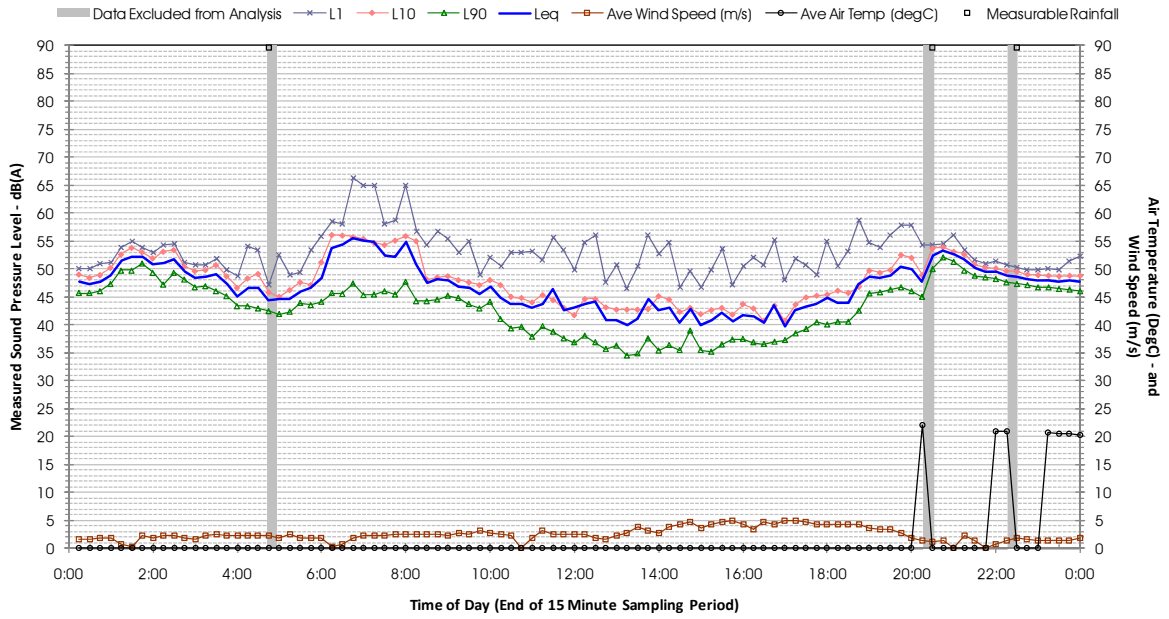

Profile of Noise Environment - Noise Monitoring Location 1624 Friday 17 February 2012