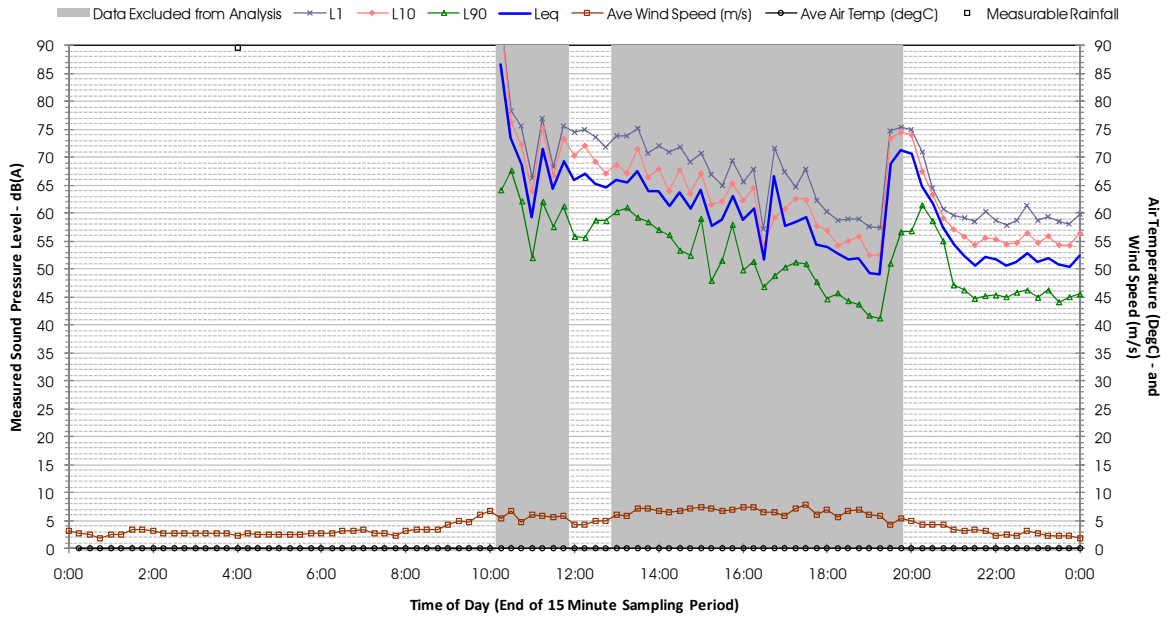

Profile of Noise Environment - Noise Monitoring Location 1631 Thursday 9 February 2012