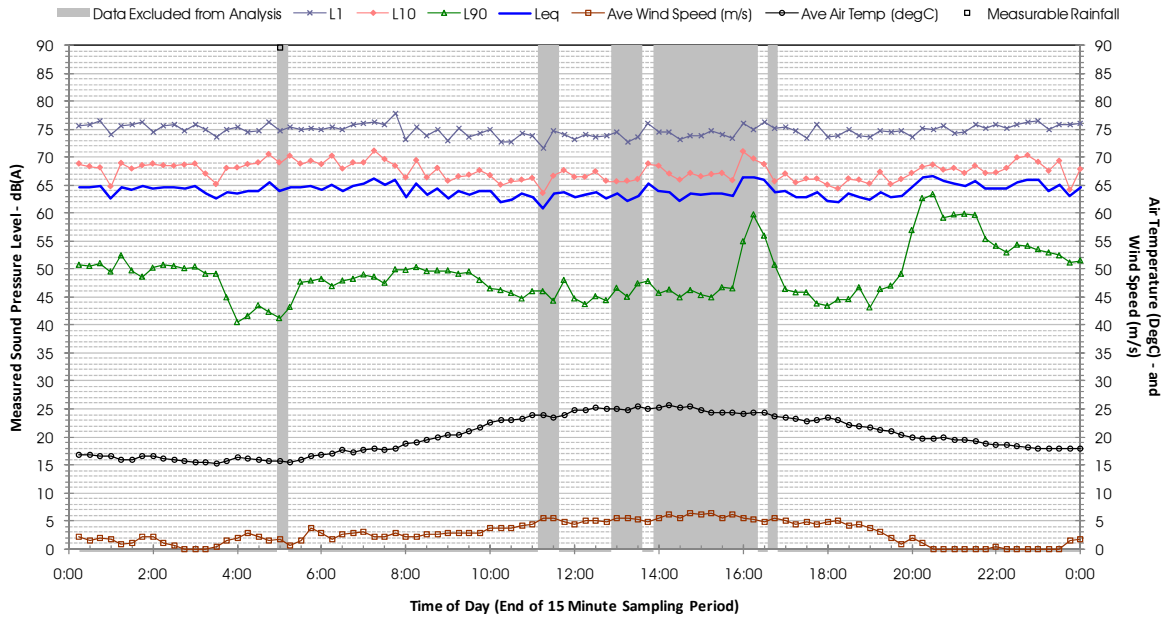

Profile of Noise Environment - Noise Monitoring Location 1234 Friday 9 December 2011