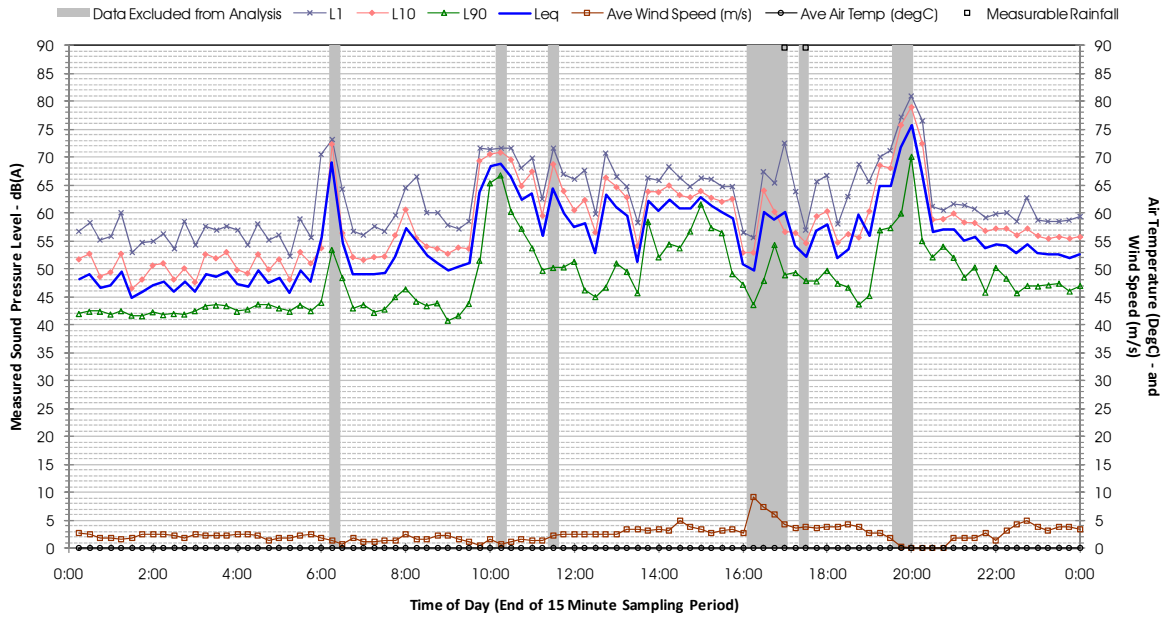

Profile of Noise Environment - Noise Monitoring Location 1631 Monday 13 February 2012