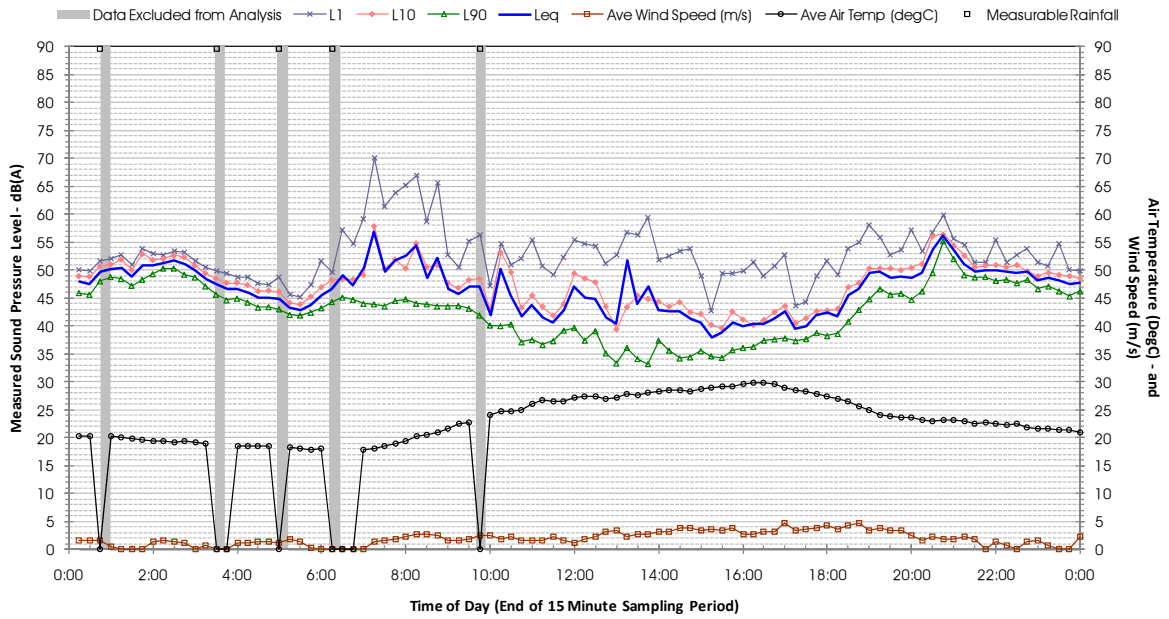

Profile of Noise Environment - Noise Monitoring Location 1624 Saturday 18 February 2012