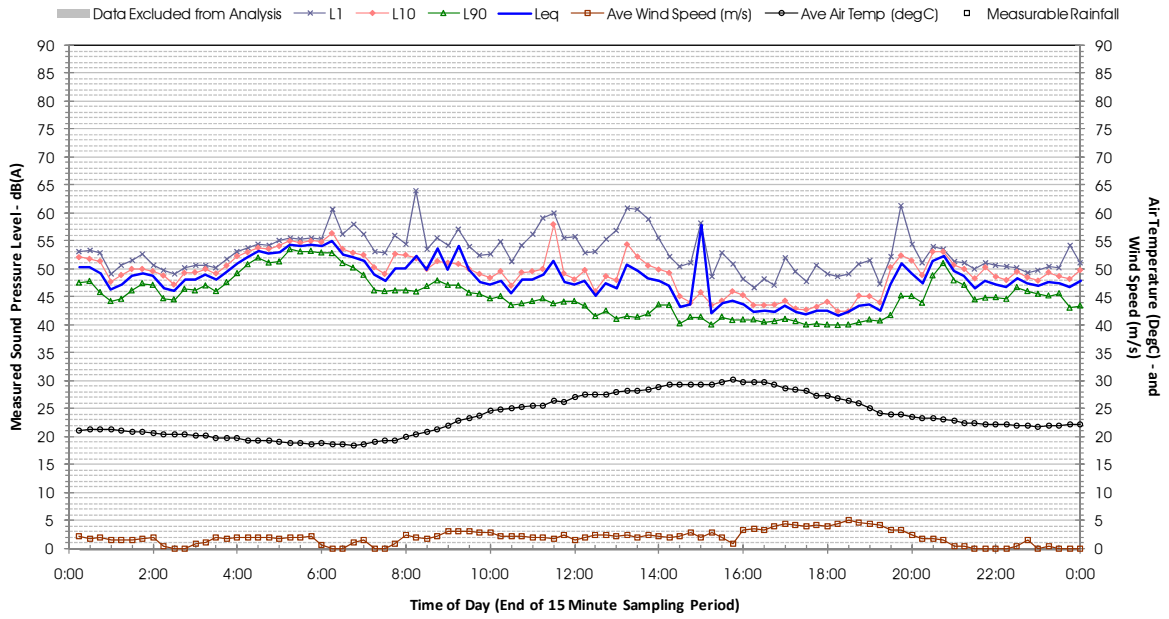

Profile of Noise Environment - Noise Monitoring Location Logger 50 Sunday 19 February 2012