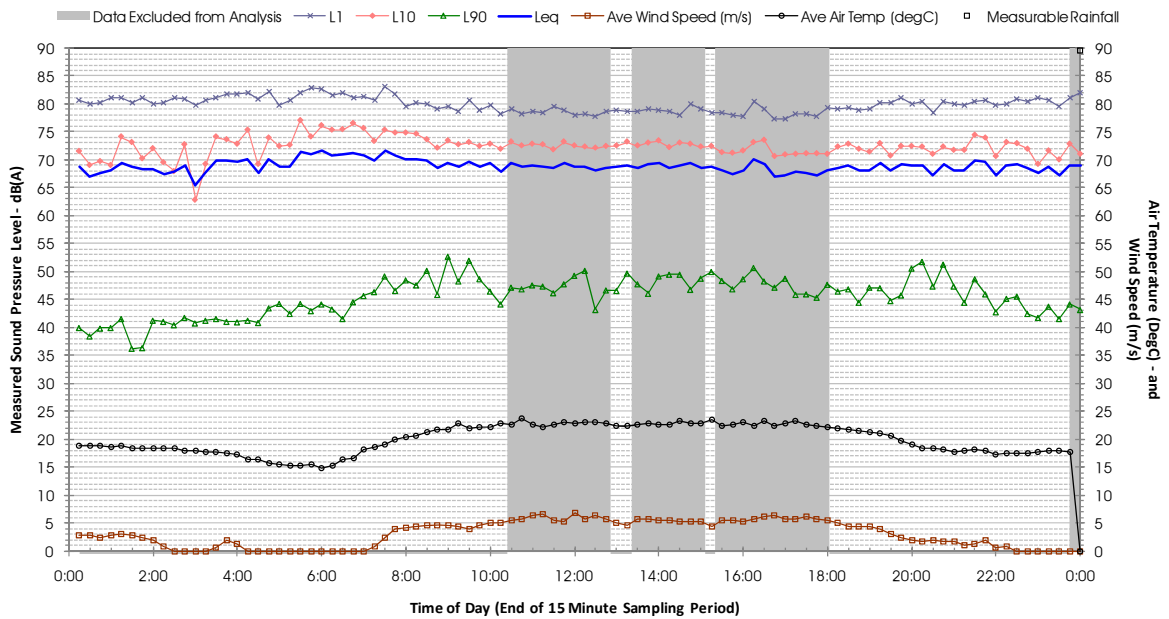

Profile of Noise Environment - Noise Monitoring Location 1817 Friday 16 December 2011