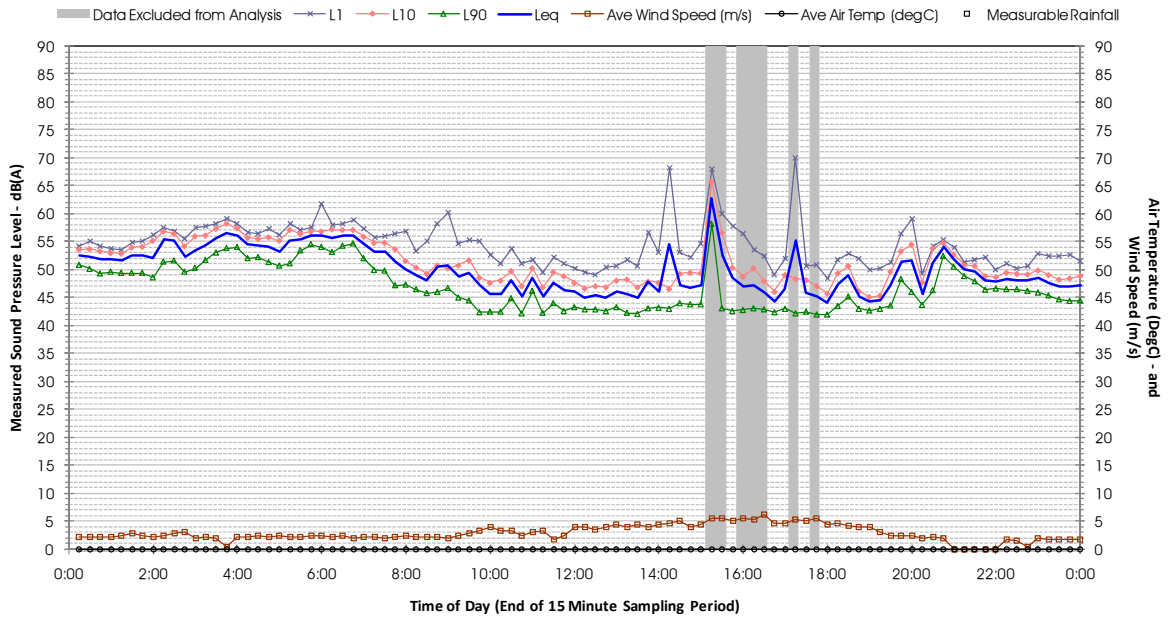

Profile of Noise Environment - Noise Monitoring Location Logger 50 Thursday 16 February 2012