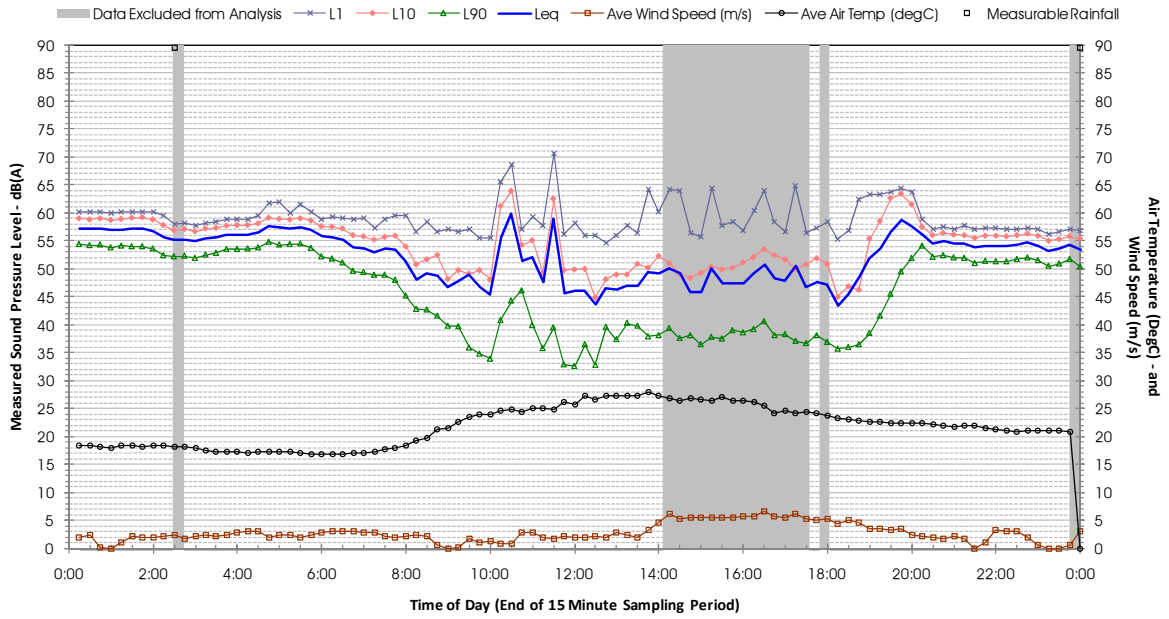

Profile of Noise Environment - Noise Monitoring Location 1874 Tuesday 13 December 2011