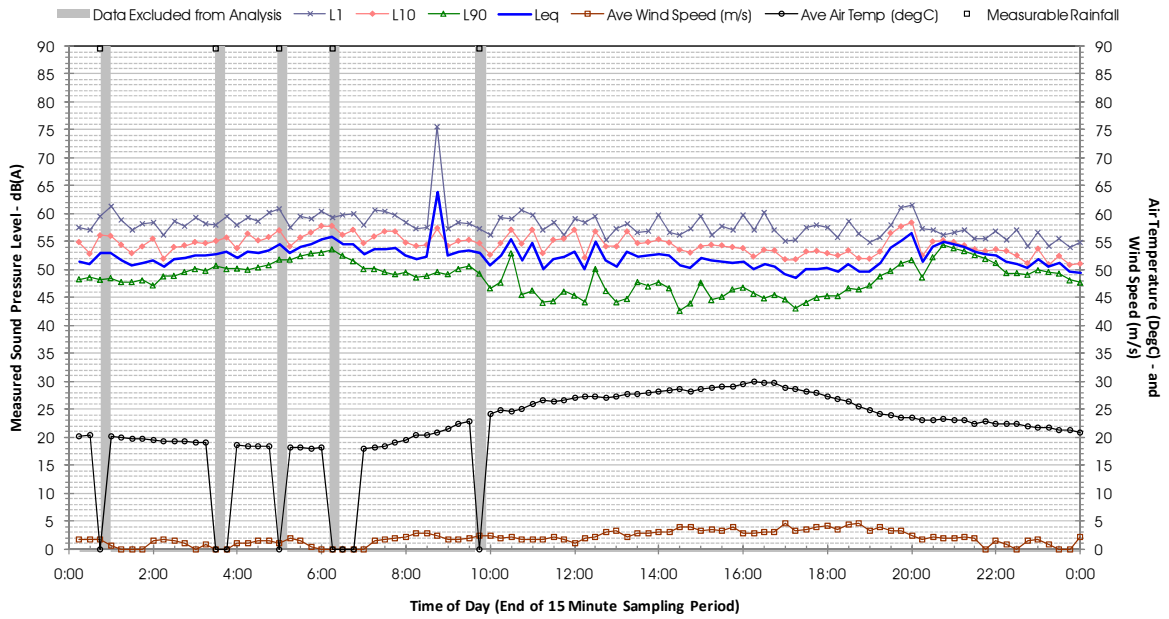

Profile of Noise Environment - Noise Monitoring Location 1592 Saturday 18 February 2012