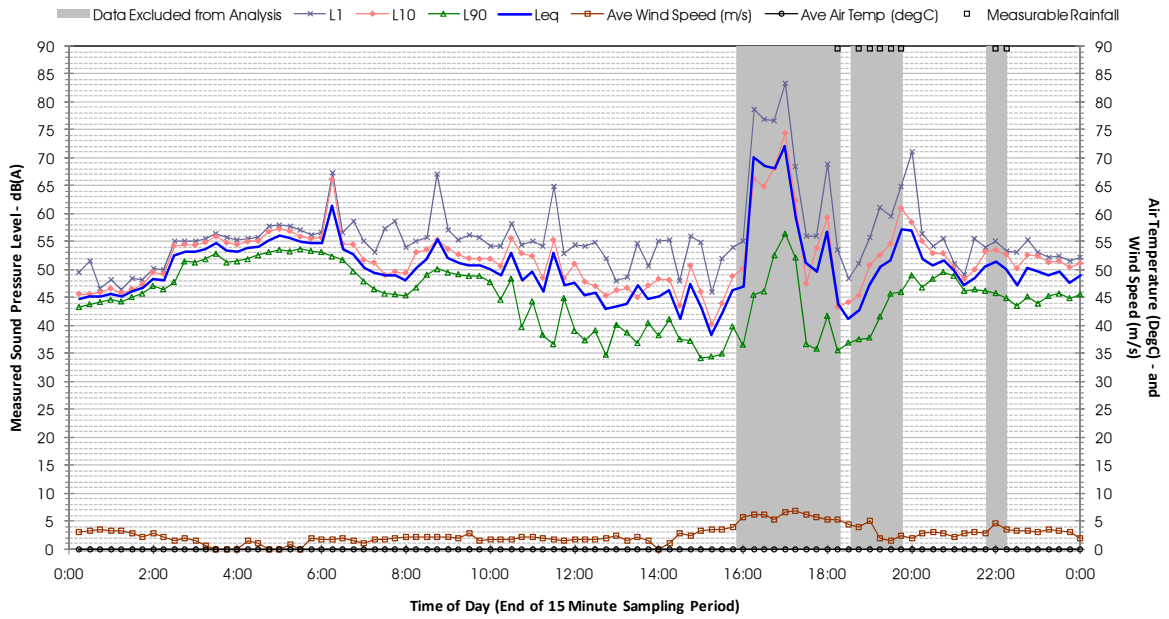

Profile of Noise Environment - Noise Monitoring Location Logger 50 Sunday 12 February 2012