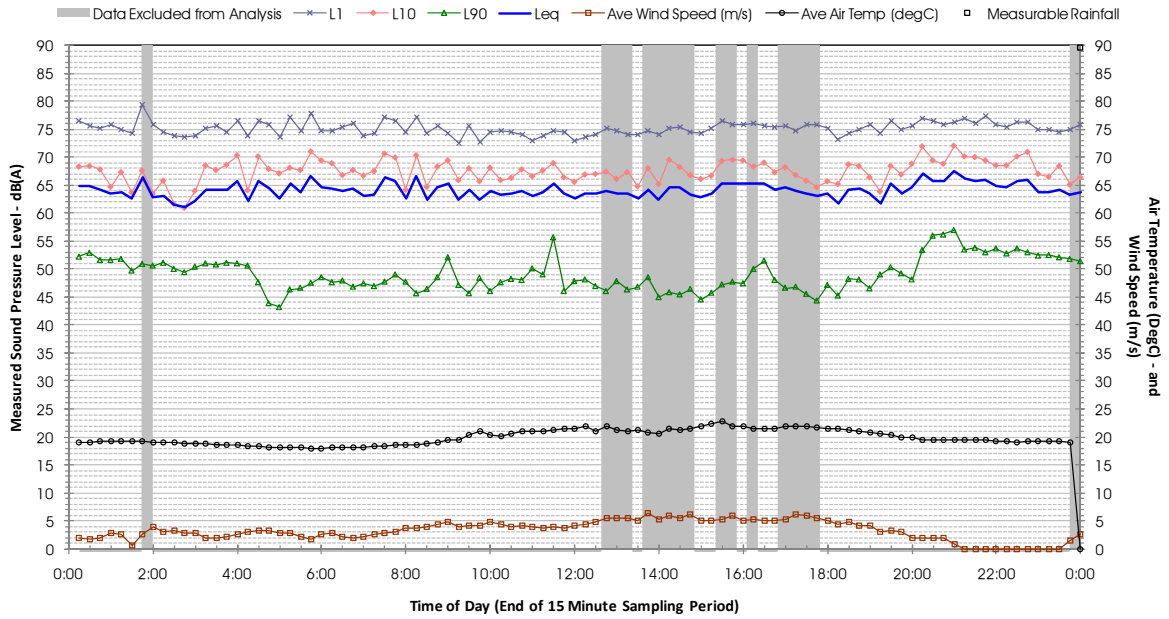

Profile of Noise Environment - Noise Monitoring Location 1234 Thursday 15 December 2011