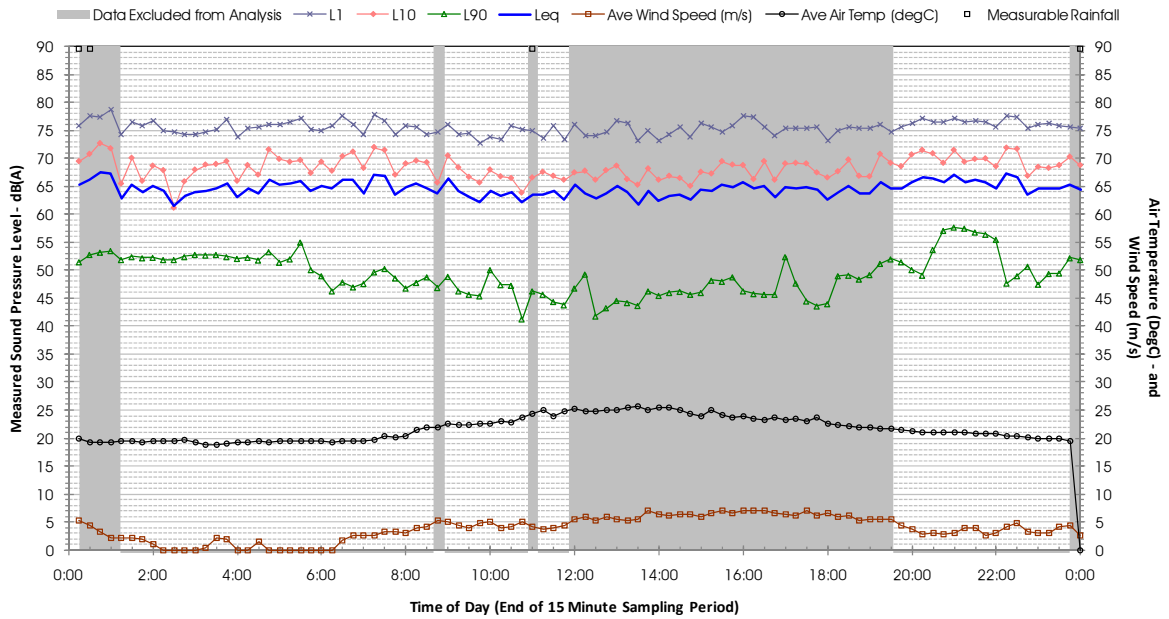

Profile of Noise Environment - Noise Monitoring Location 1234 Wednesday 14 December 2011