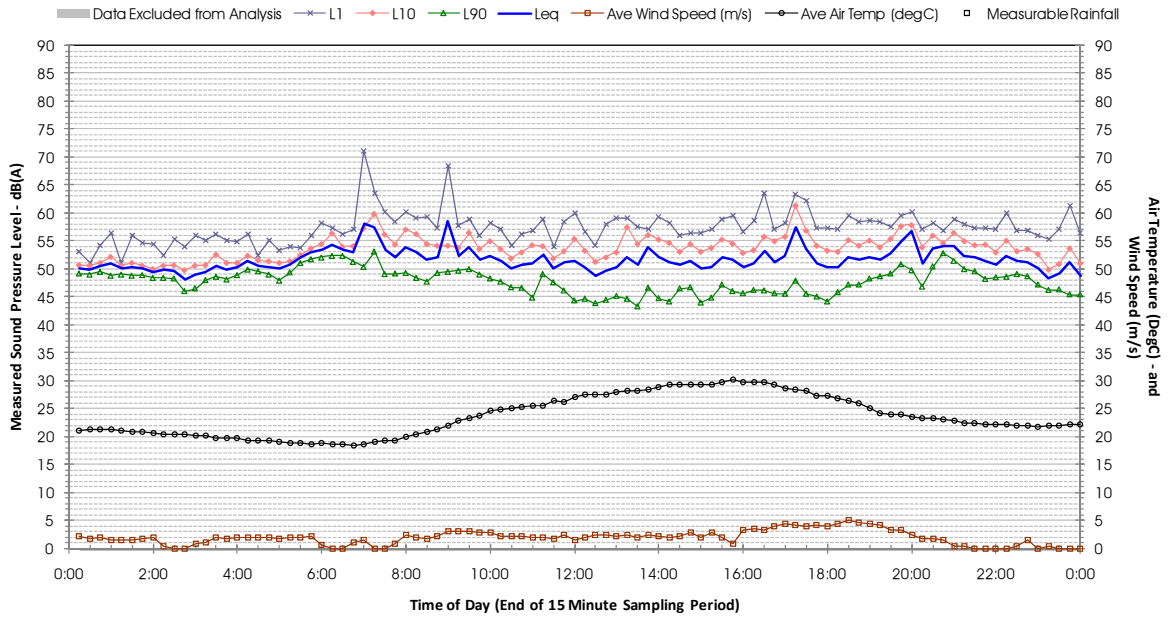

Profile of Noise Environment - Noise Monitoring Location 1592 Sunday 19 February 2012