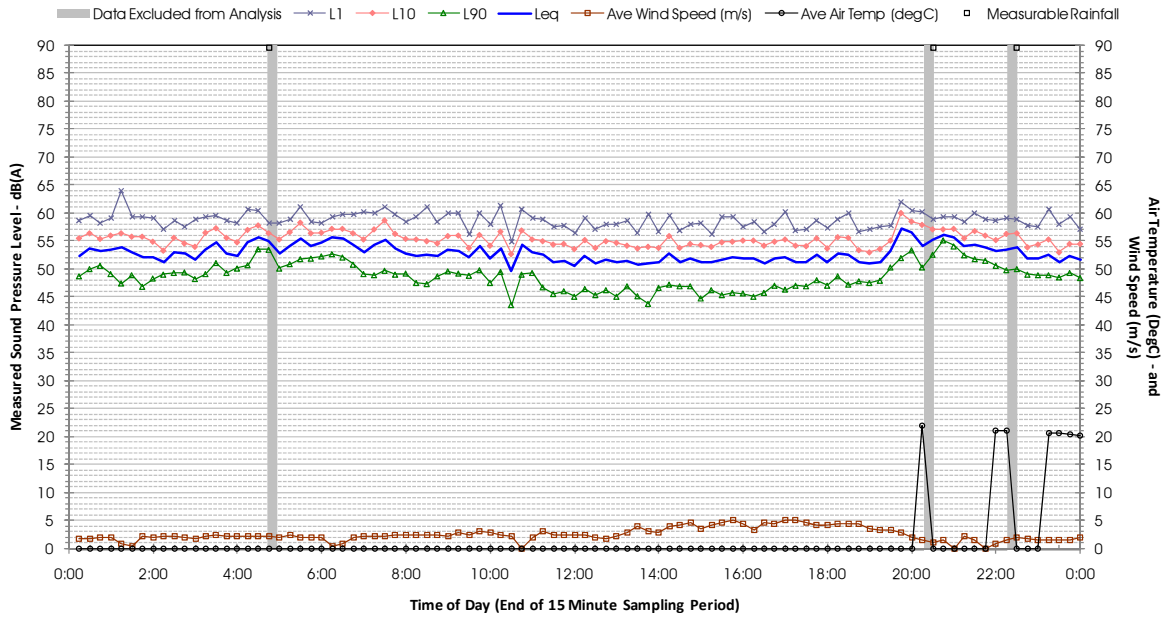

Profile of Noise Environment - Noise Monitoring Location 1592 Wednesday 15 February 2012

Profile of Noise Environment - Noise Monitoring Location 1592 Thursday 16 February 2012

Profile of Noise Environment - Noise Monitoring Location 1592 Friday 17 February 2012