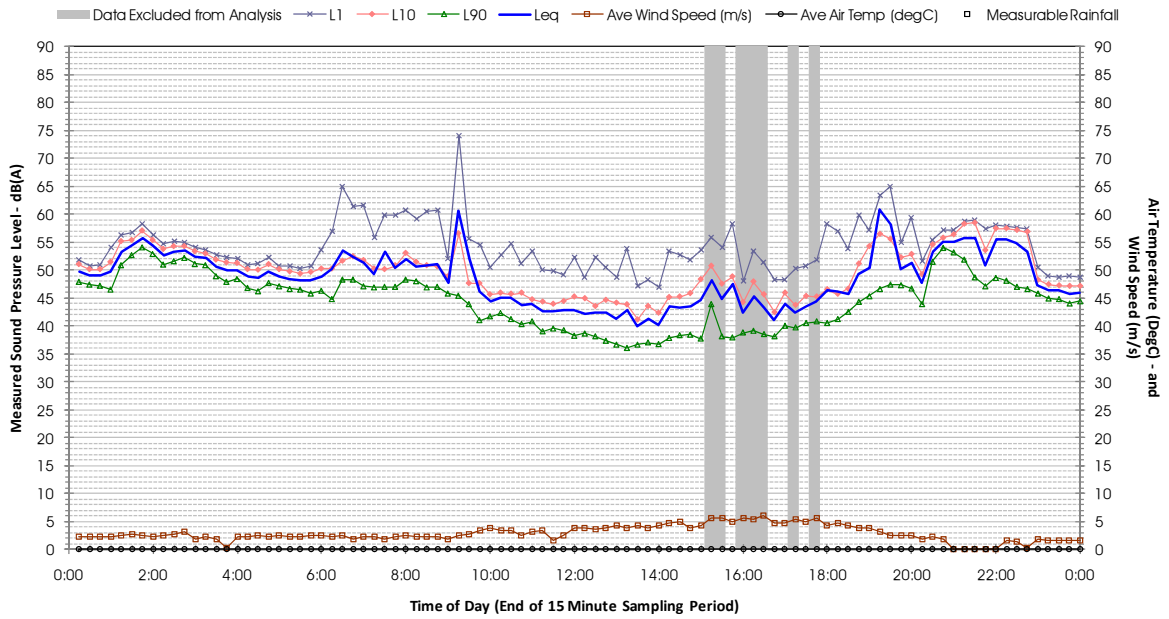

Profile of Noise Environment - Noise Monitoring Location 1624 Thursday 16 February 2012