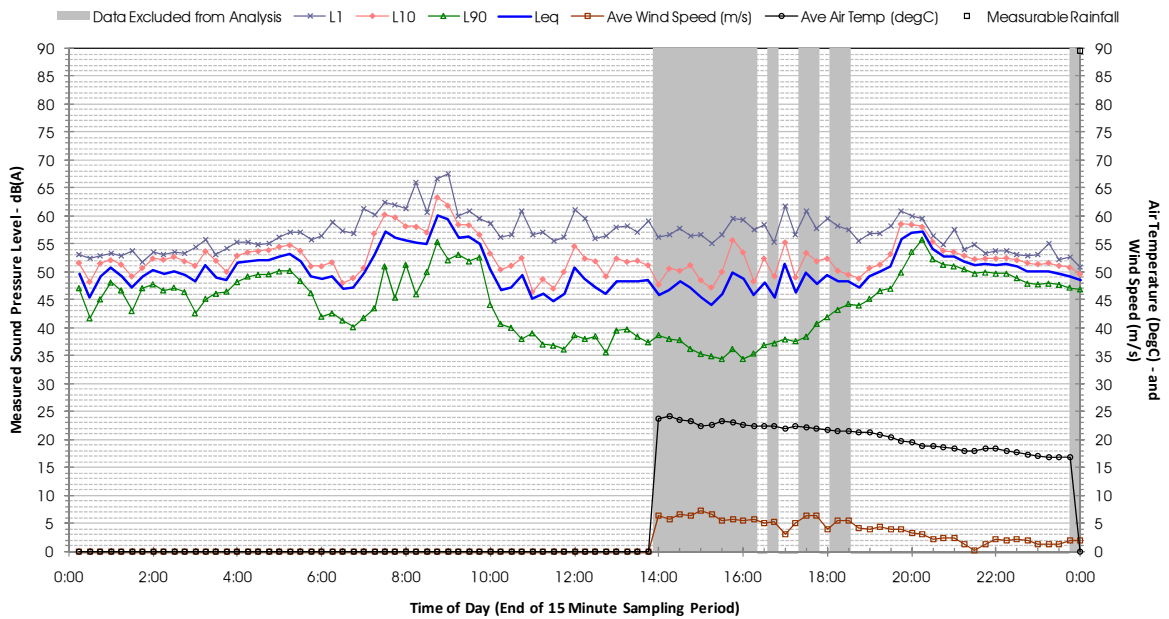

Profile of Noise Environment - Noise Monitoring Location 1874 Thursday 8 December 2011