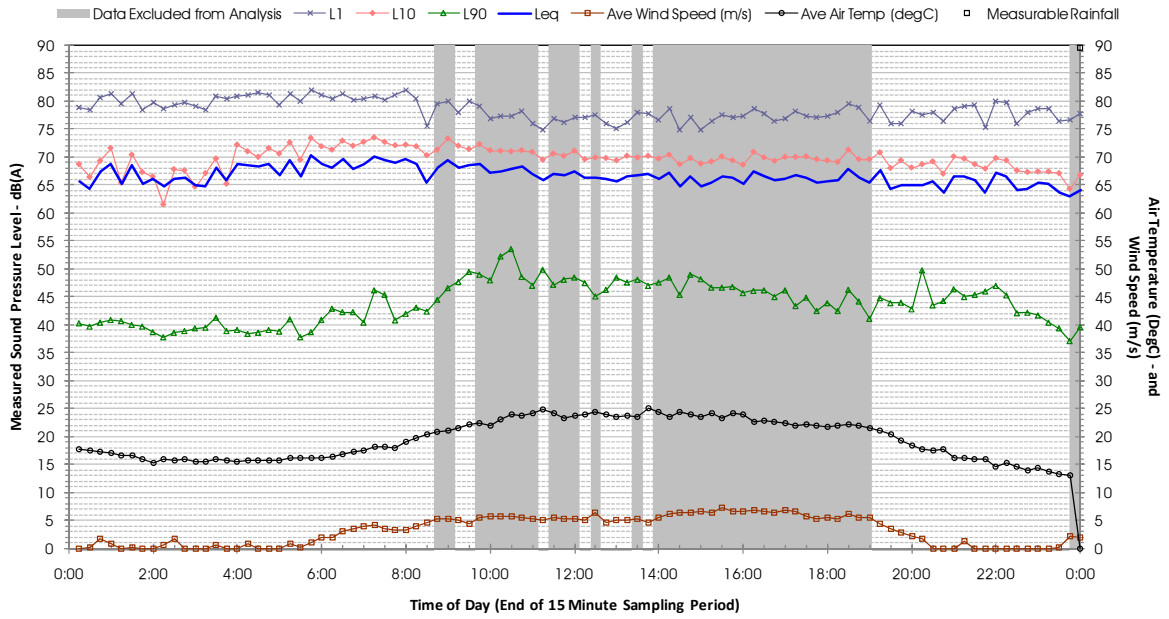

Profile of Noise Environment - Noise Monitoring Location 1817 Saturday 17 December 2011