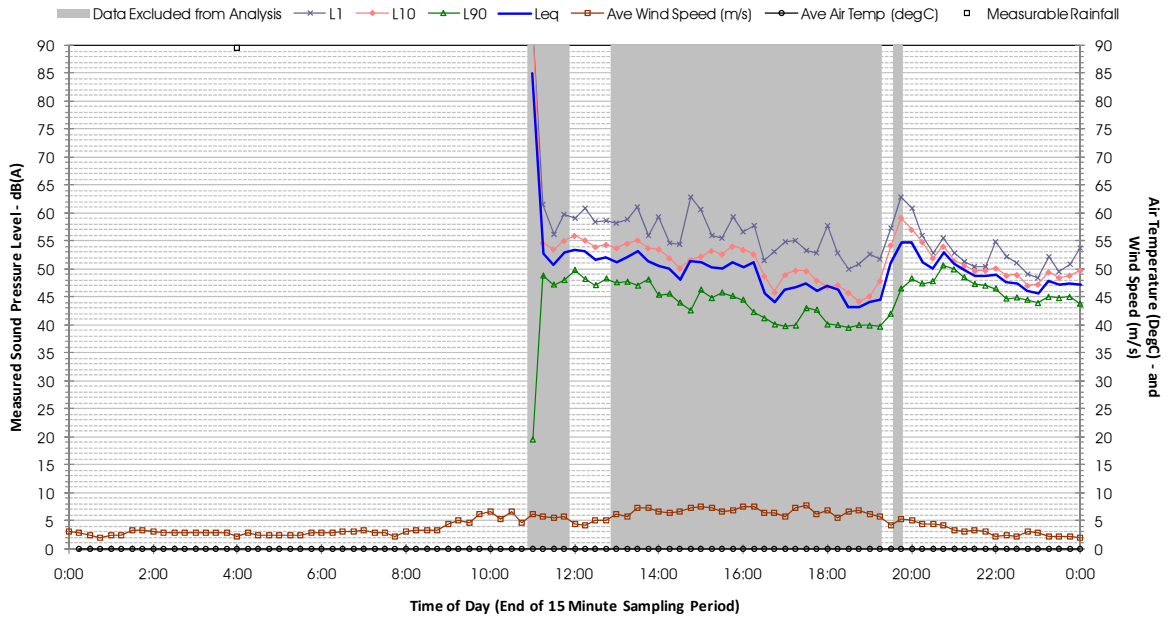

Profile of Noise Environment - Noise Monitoring Location Logger 50 Thursday 9 February 2012