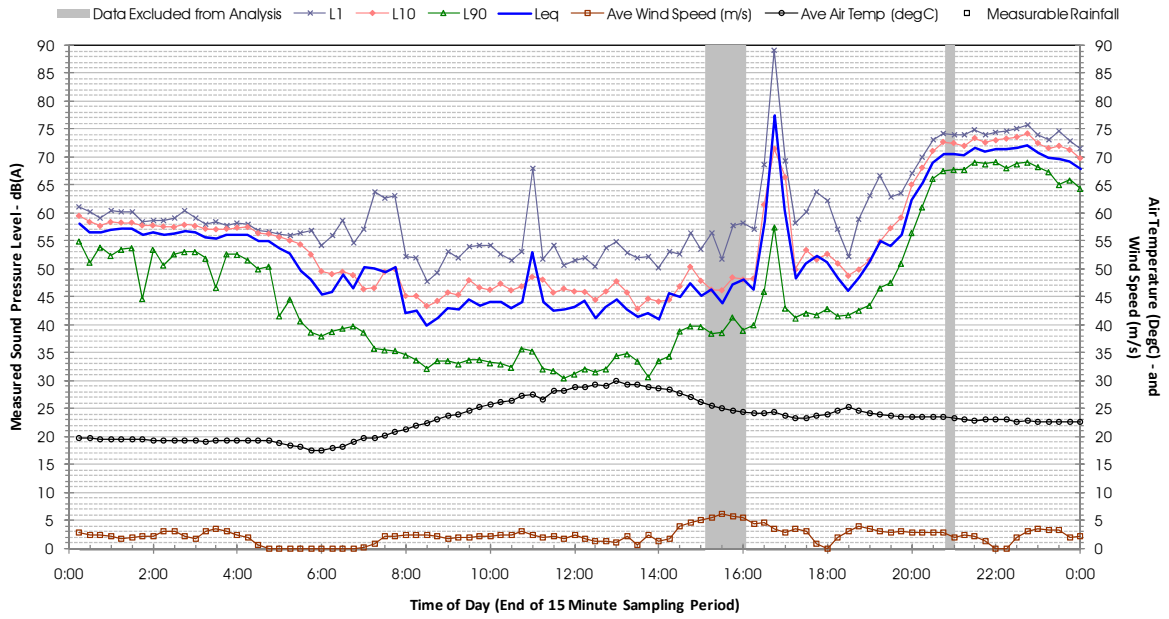

Profile of Noise Environment - Noise Monitoring Location 1724 Sunday 11 December 2011