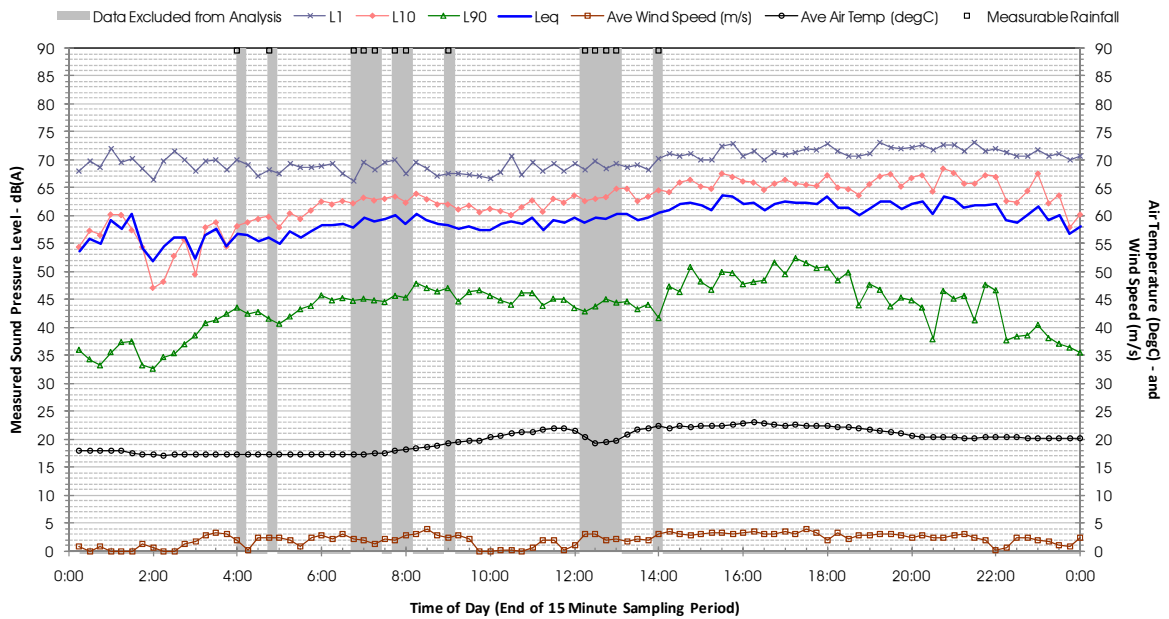

Profile of Noise Environment - Noise Monitoring Location 2068 Monday 18 June 2012