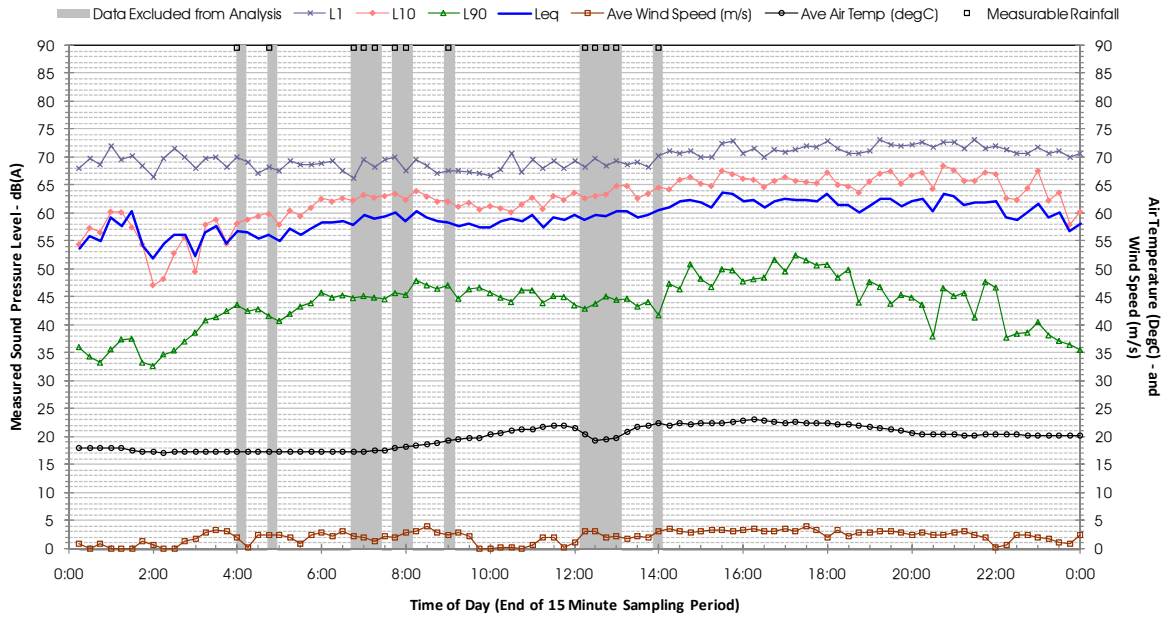

Profile of Noise Environment - Noise Monitoring Location 2068 Monday 18 June 2012