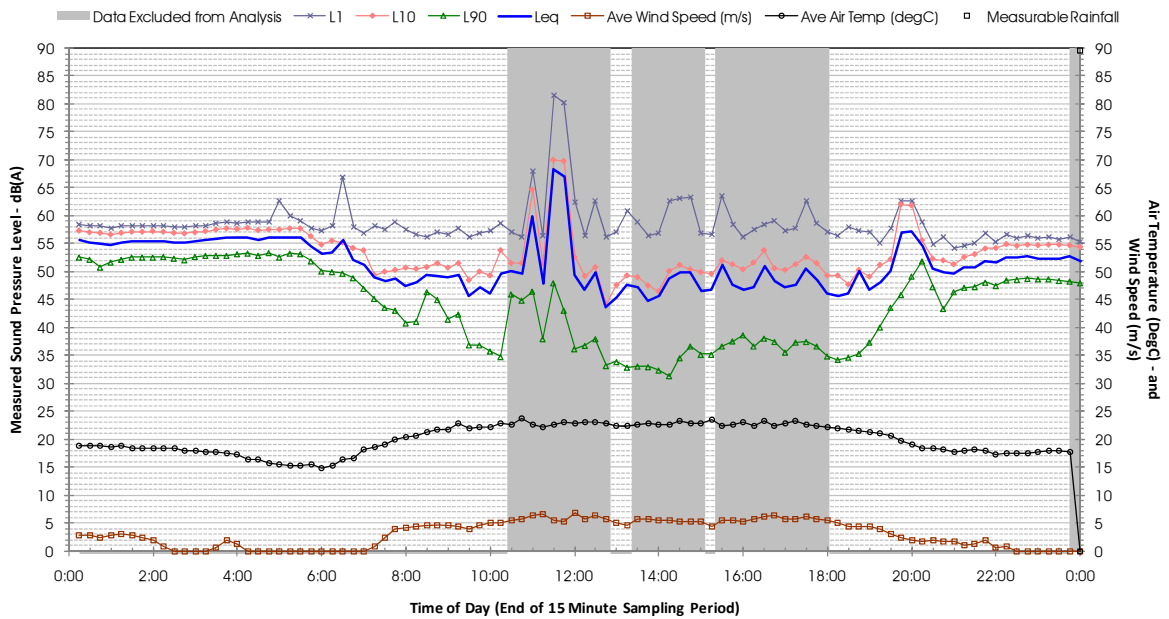

Profile of Noise Environment - Noise Monitoring Location 1874 Thursday 15 December 2011

Profile of Noise Environment - Noise Monitoring Location 1874 Friday 16 December 2011

Profile of Noise Environment - Noise Monitoring Location 1874 Saturday 17 December 2011