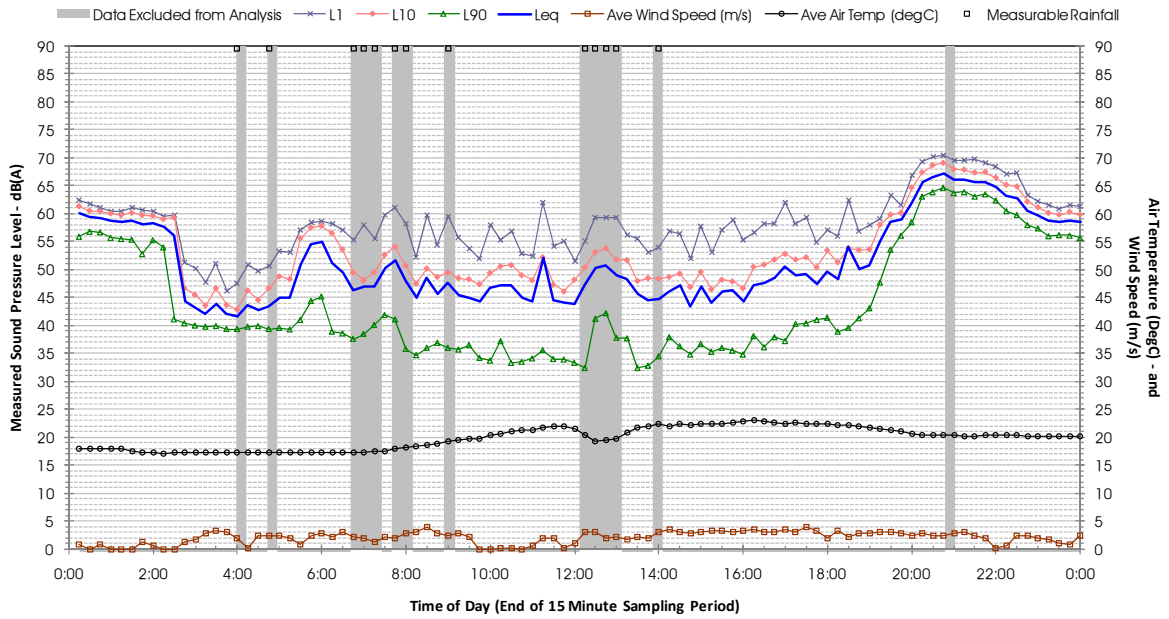

Profile of Noise Environment - Noise Monitoring Location 1724 Saturday 10 December 2011