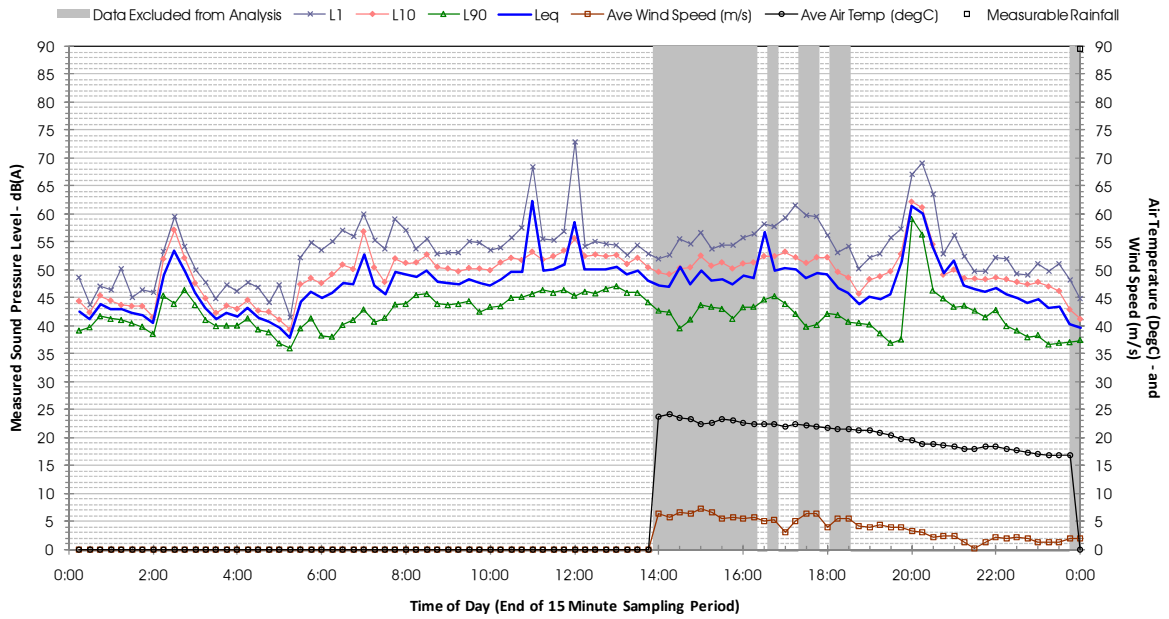

Profile of Noise Environment - Noise Monitoring Location 1766 Thursday 8 December 2011