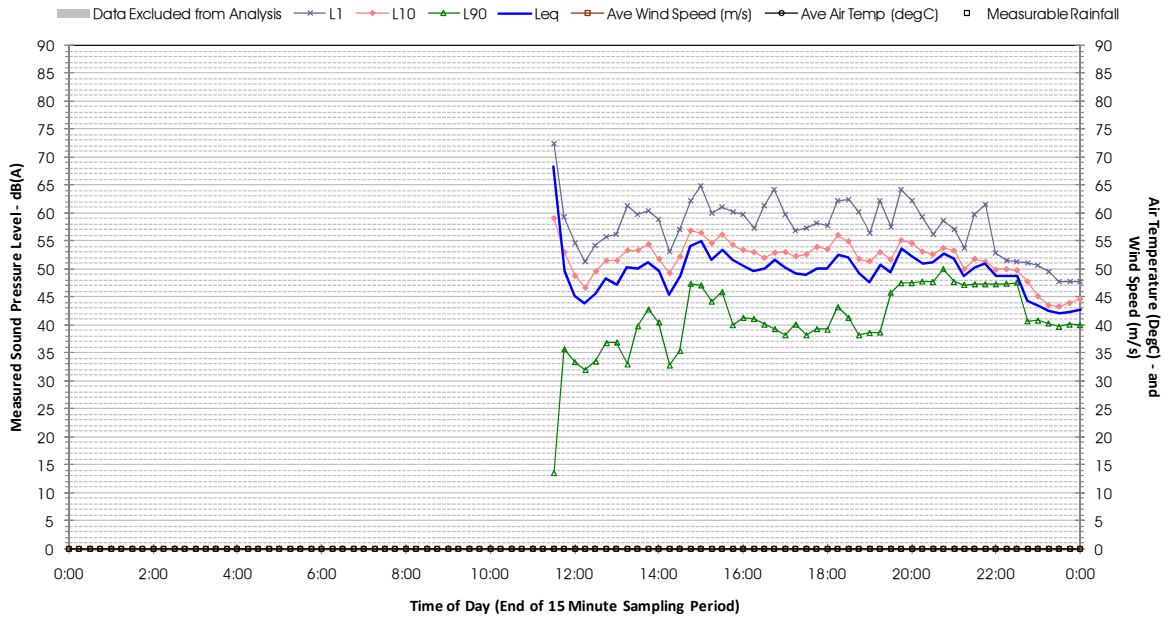

Profile of Noise Environment - Noise Monitoring Location 1724 Wednesday 7 December 2011