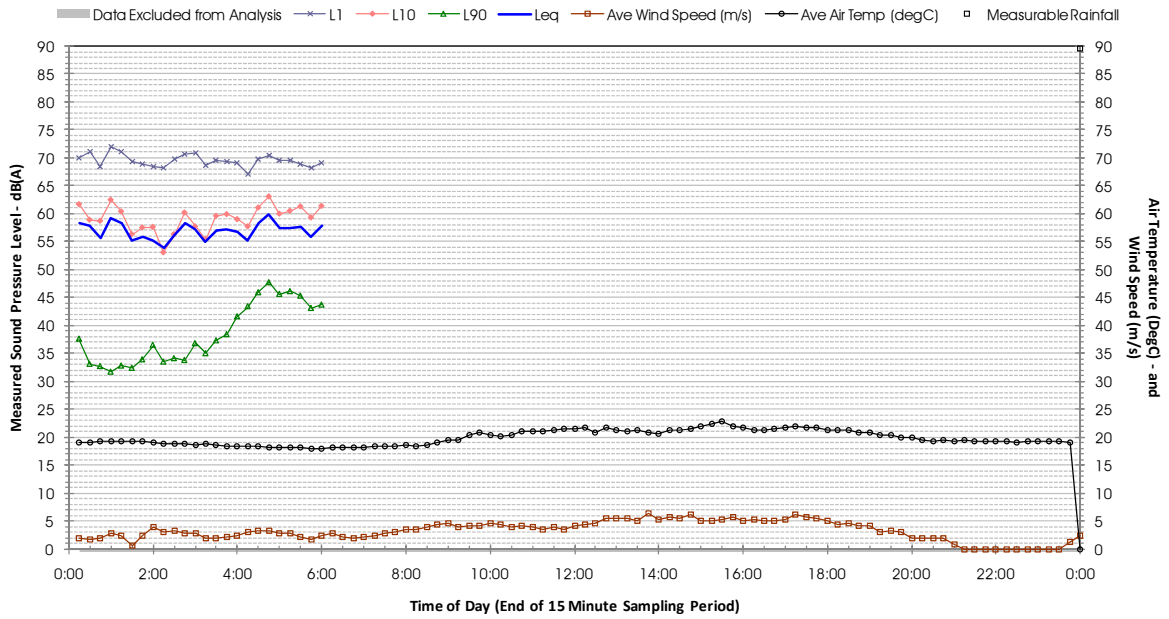

Profile of Noise Environment - Noise Monitoring Location 2068 Saturday 23 June 2012