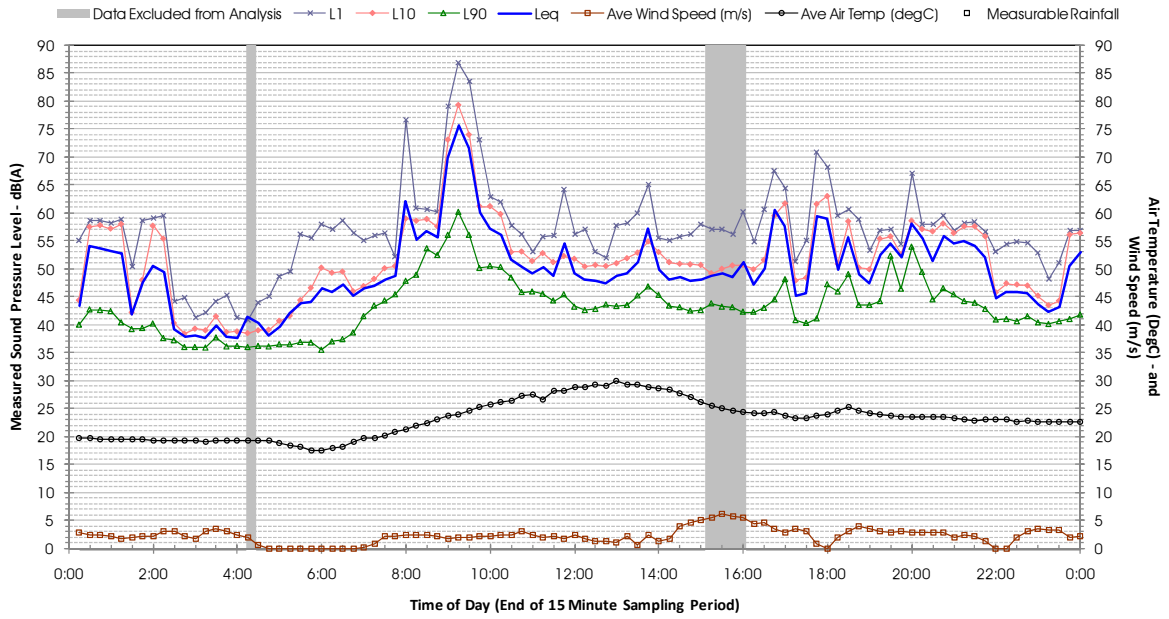

Profile of Noise Environment - Noise Monitoring Location 1766 Sunday 11 December 2011