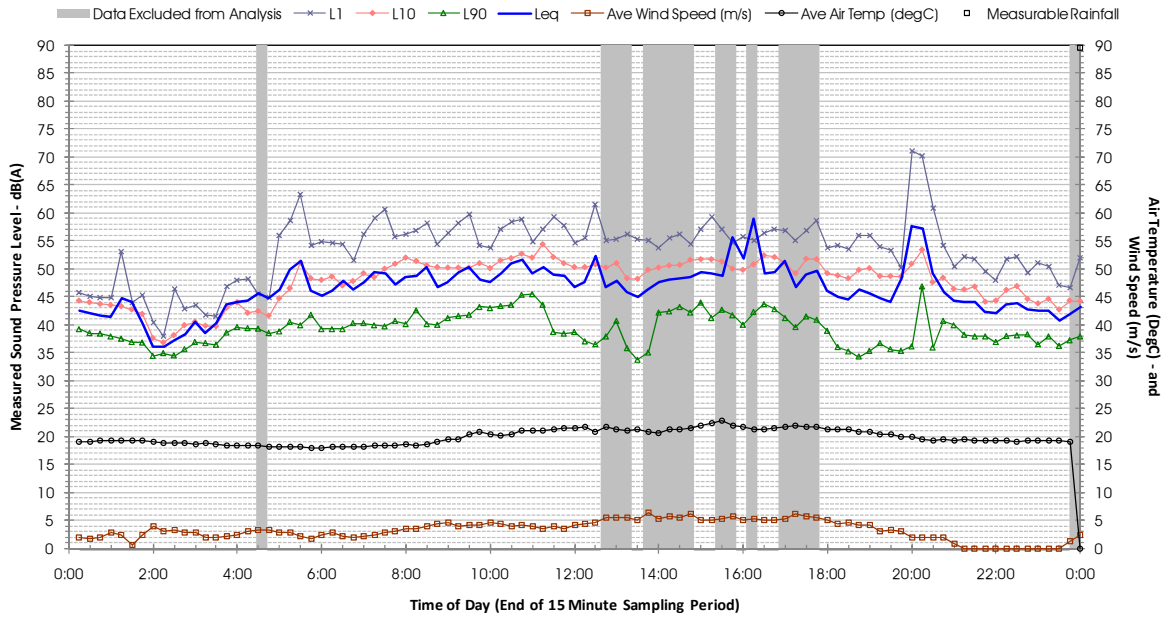

Profile of Noise Environment - Noise Monitoring Location 1766 Thursday 15 December 2011