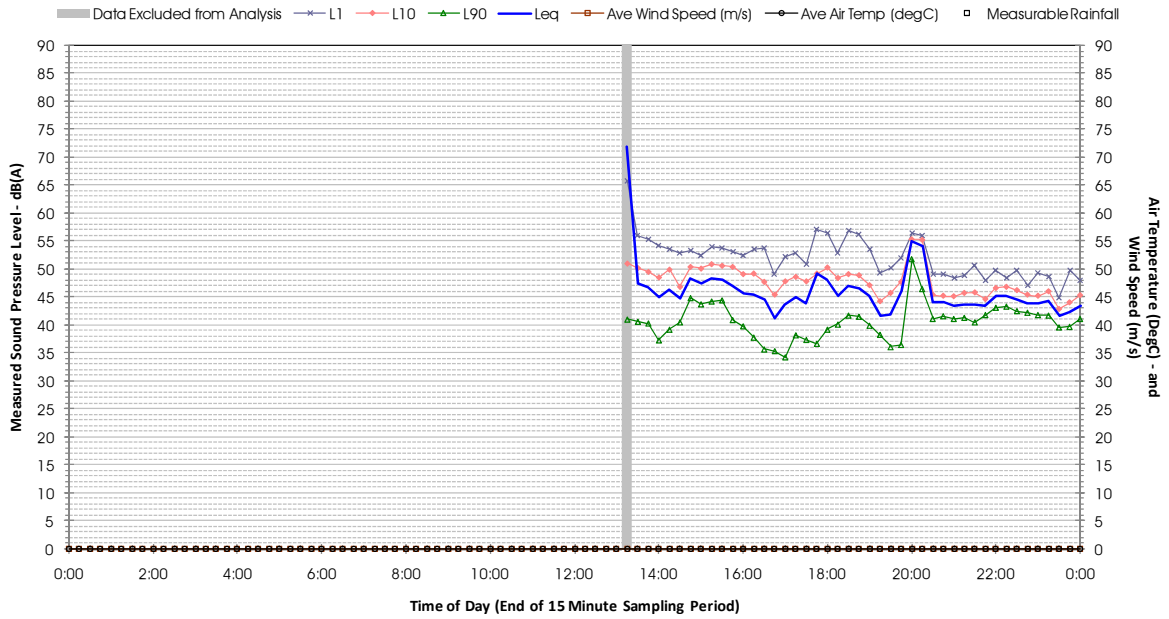

Profile of Noise Environment - Noise Monitoring Location 1766 Wednesday 7 December 2011