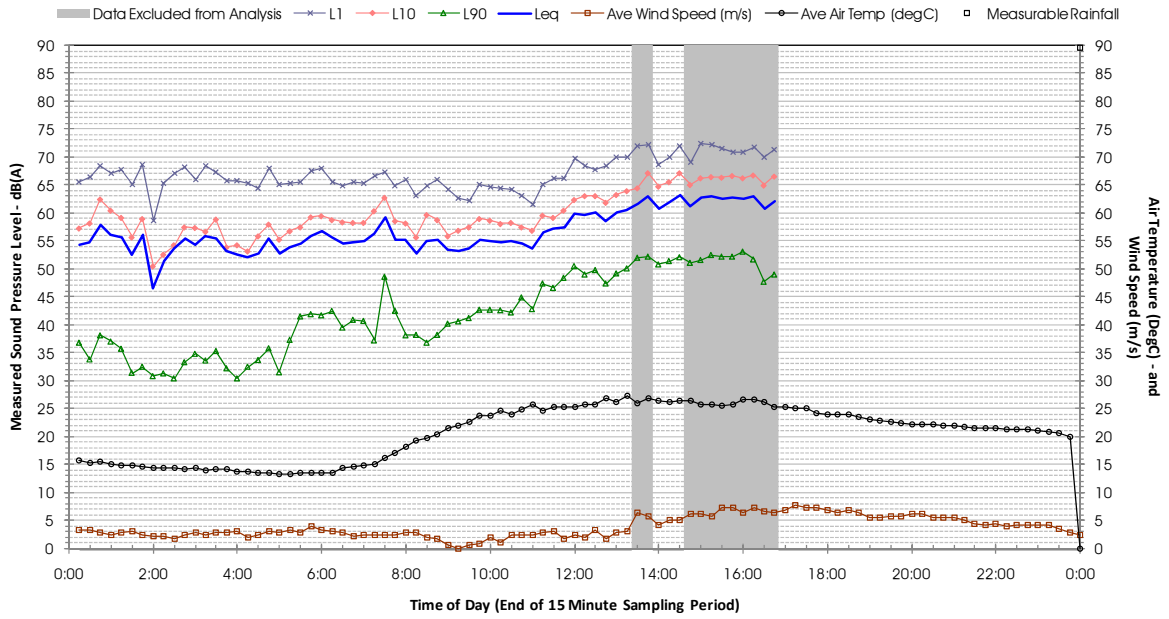

Profile of Noise Environment - Noise Monitoring Location 1698 Monday 19 December 2011