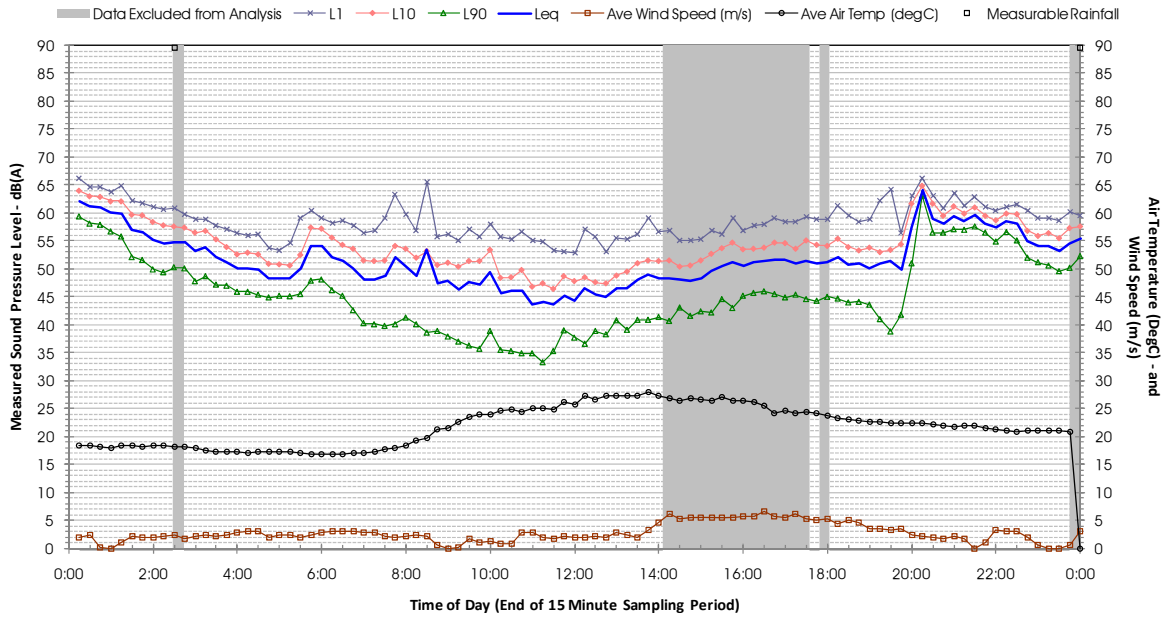

Profile of Noise Environment - Noise Monitoring Location 1724 Tuesday 13 December 2011