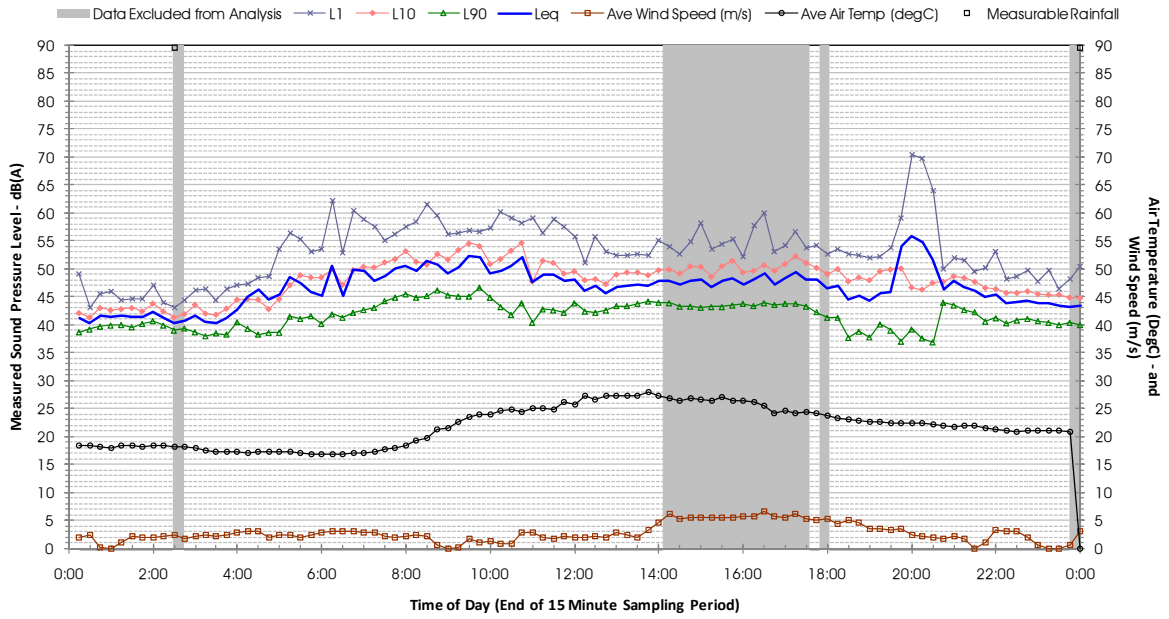

Profile of Noise Environment - Noise Monitoring Location 1766 Tuesday 13 December 2011