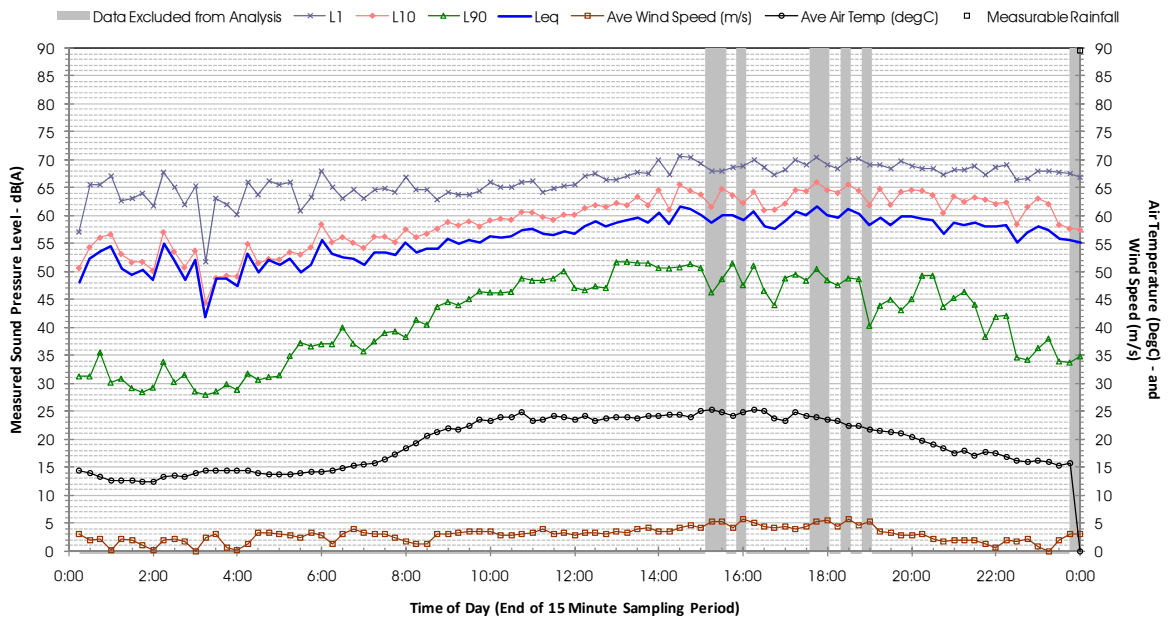

Profile of Noise Environment - Noise Monitoring Location 1698 Sunday 18 December 2011