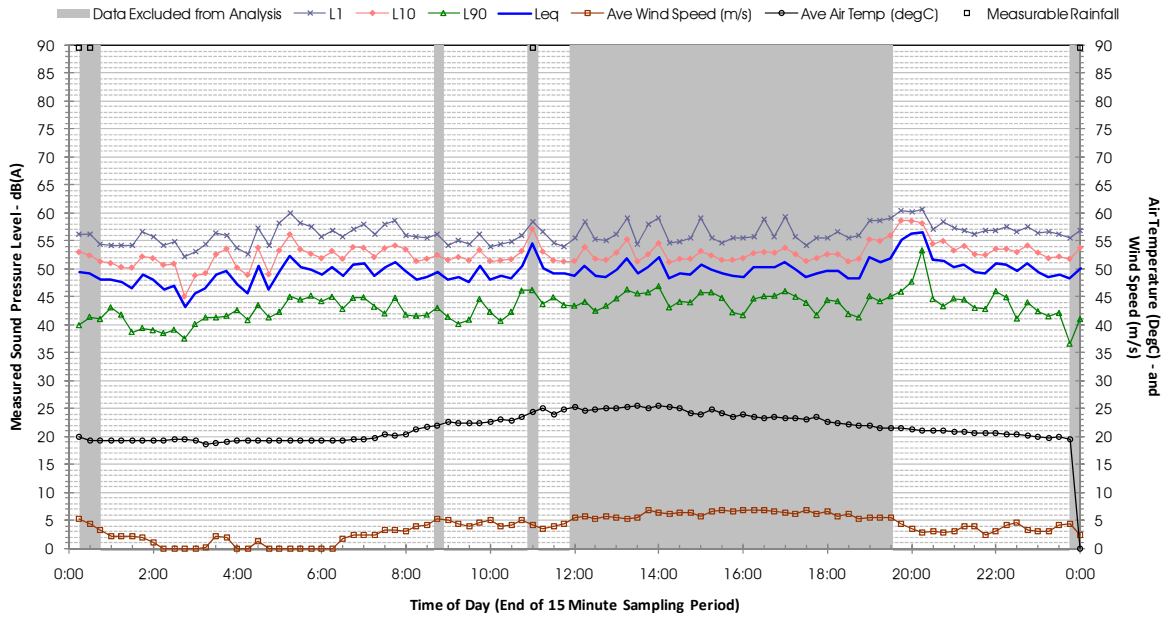

Profile of Noise Environment - Noise Monitoring Location 1914 Wednesday 14 December 2011