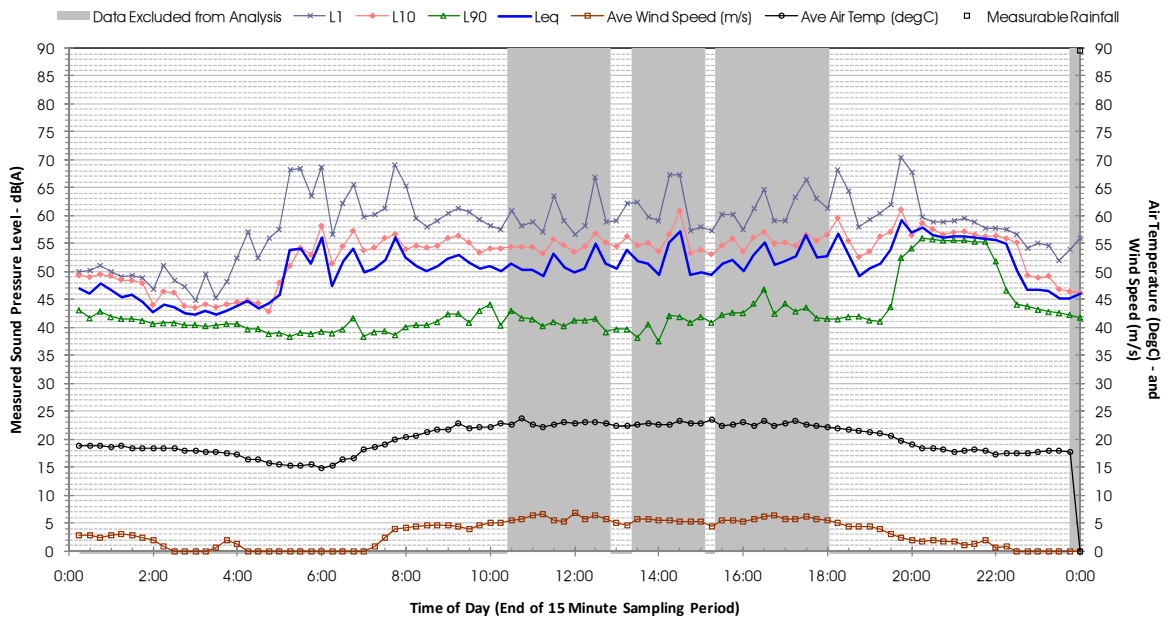

Profile of Noise Environment - Noise Monitoring Location 1724 Friday 16 December 2011