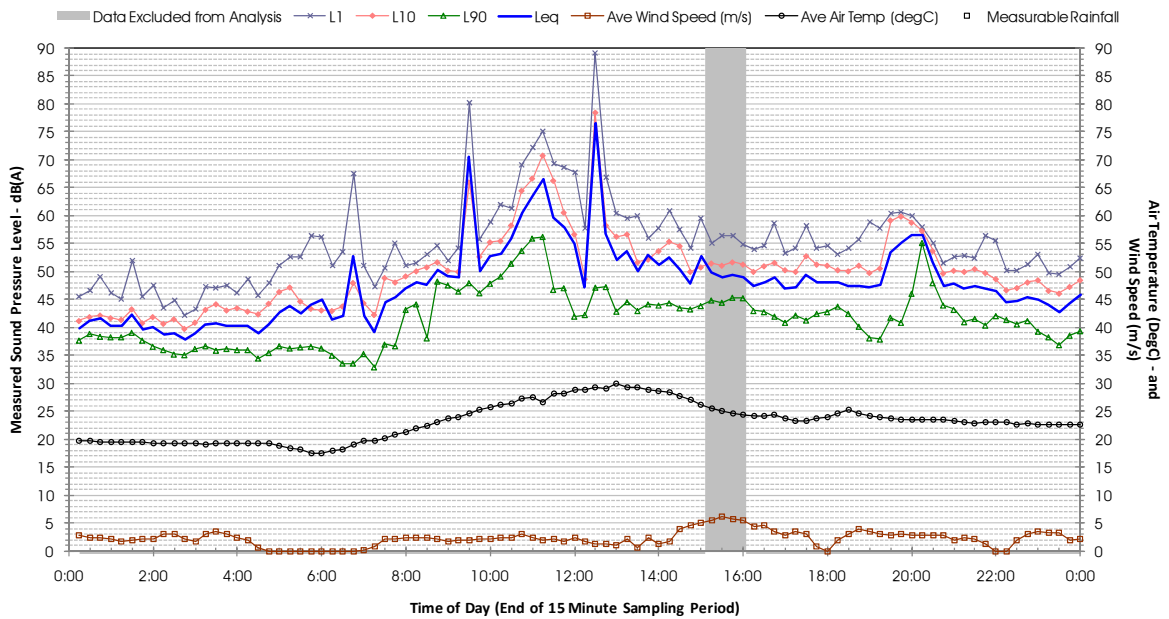

Profile of Noise Environment - Noise Monitoring Location 1914 Sunday 11 December 2011