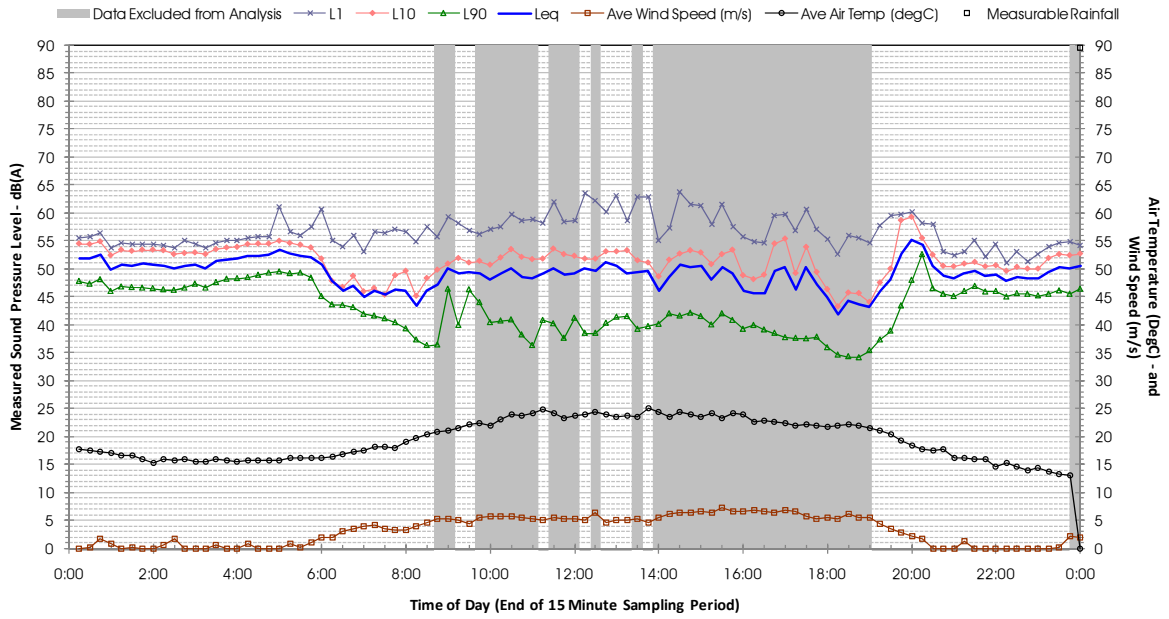

Profile of Noise Environment - Noise Monitoring Location 1874 Thursday 15 December 2011

Profile of Noise Environment - Noise Monitoring Location 1874 Friday 16 December 2011

Profile of Noise Environment - Noise Monitoring Location 1874 Saturday 17 December 2011