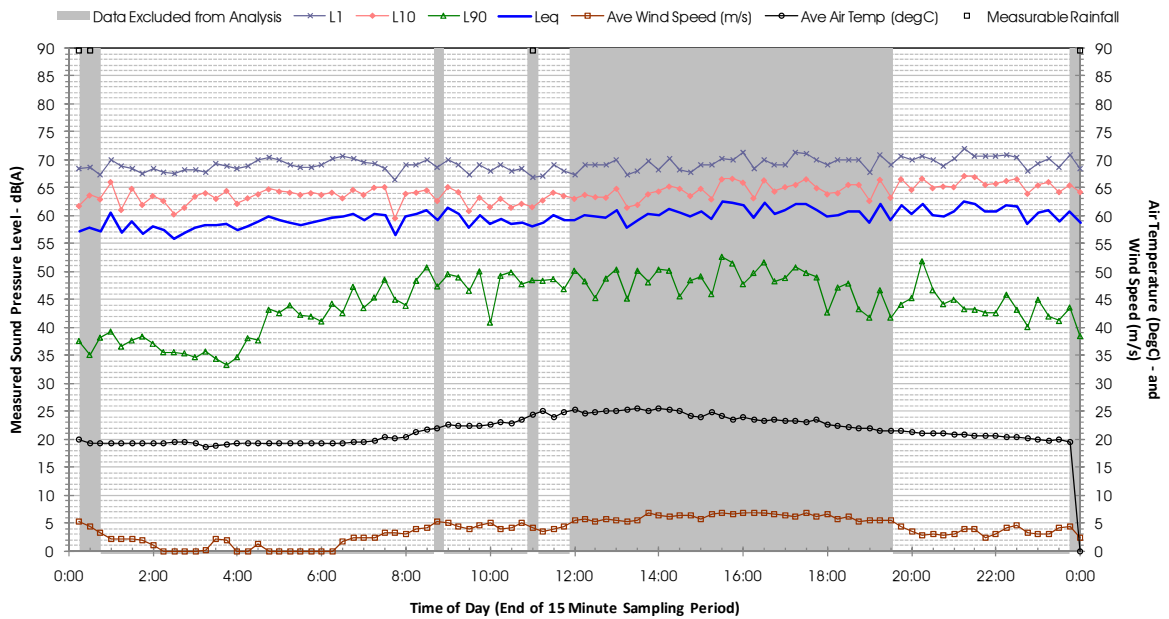

Profile of Noise Environment - Noise Monitoring Location 1698 Wednesday 14 December 2011