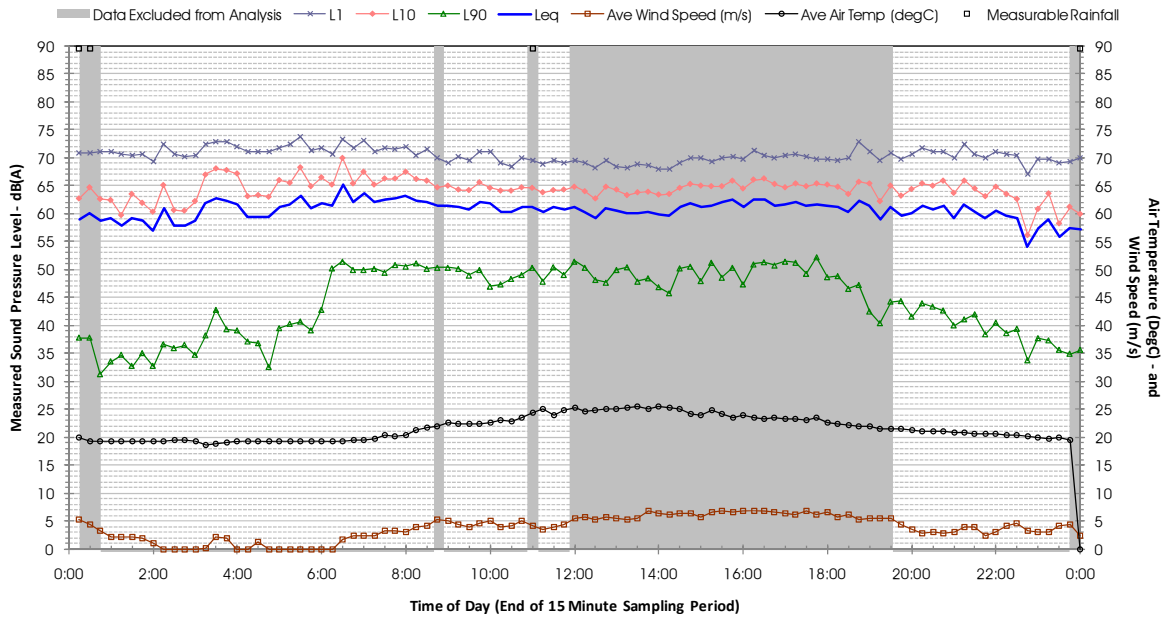

Profile of Noise Environment - Noise Monitoring Location 2068 Friday 22 June 2012