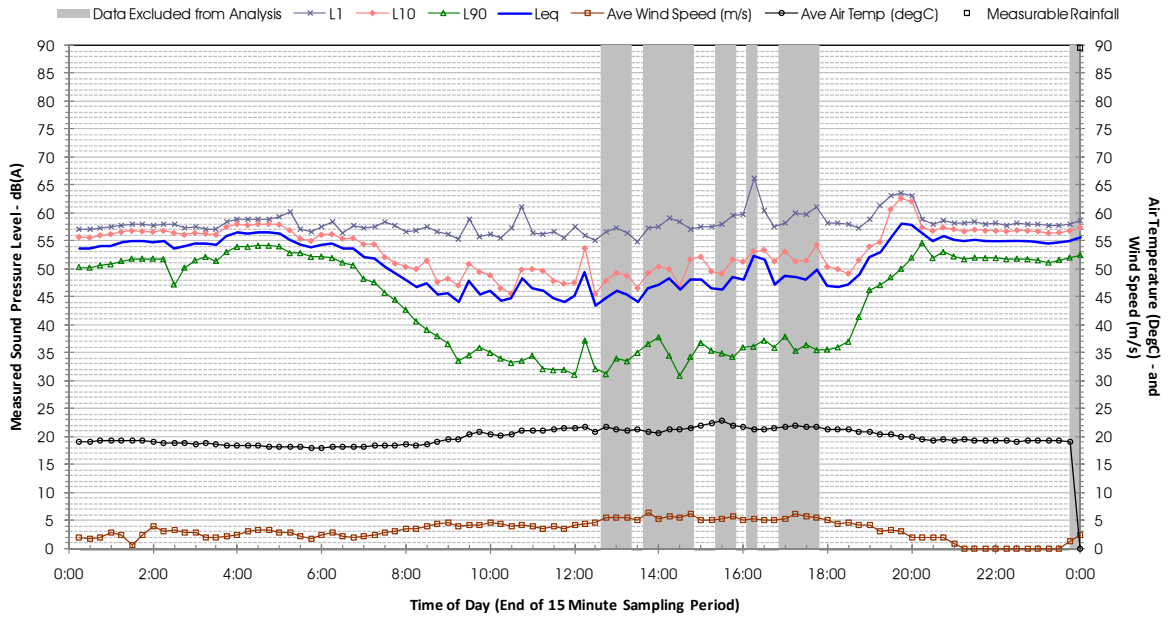

Profile of Noise Environment - Noise Monitoring Location 1874 Thursday 15 December 2011

Profile of Noise Environment - Noise Monitoring Location 1874 Friday 16 December 2011

Profile of Noise Environment - Noise Monitoring Location 1874 Saturday 17 December 2011