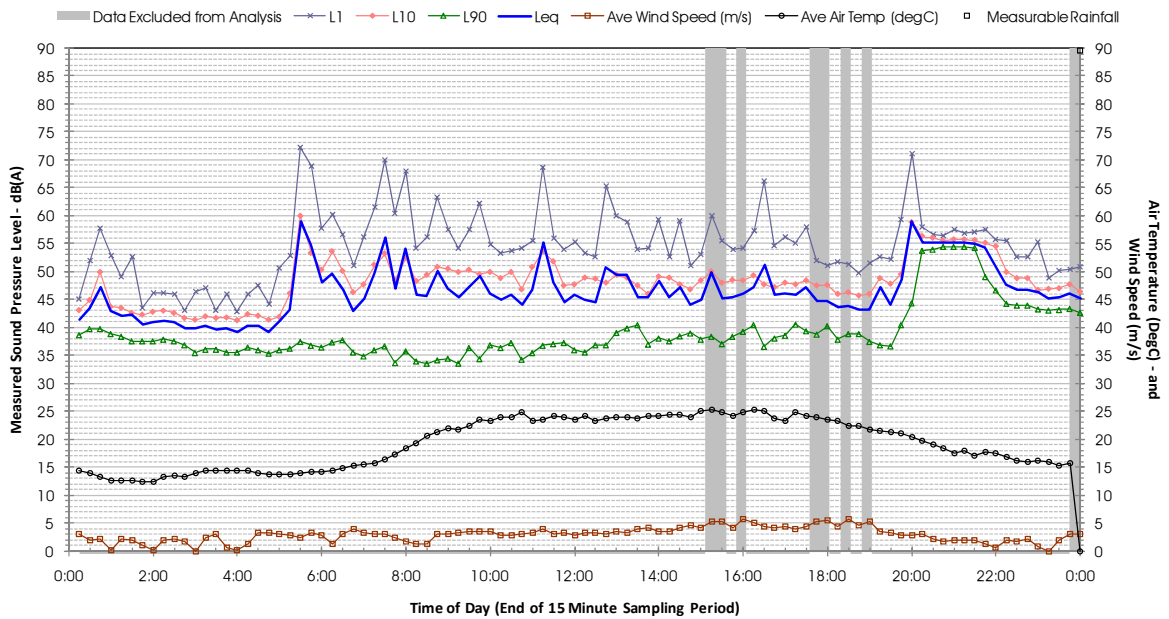

Profile of Noise Environment - Noise Monitoring Location 1724 Sunday 18 December 2011