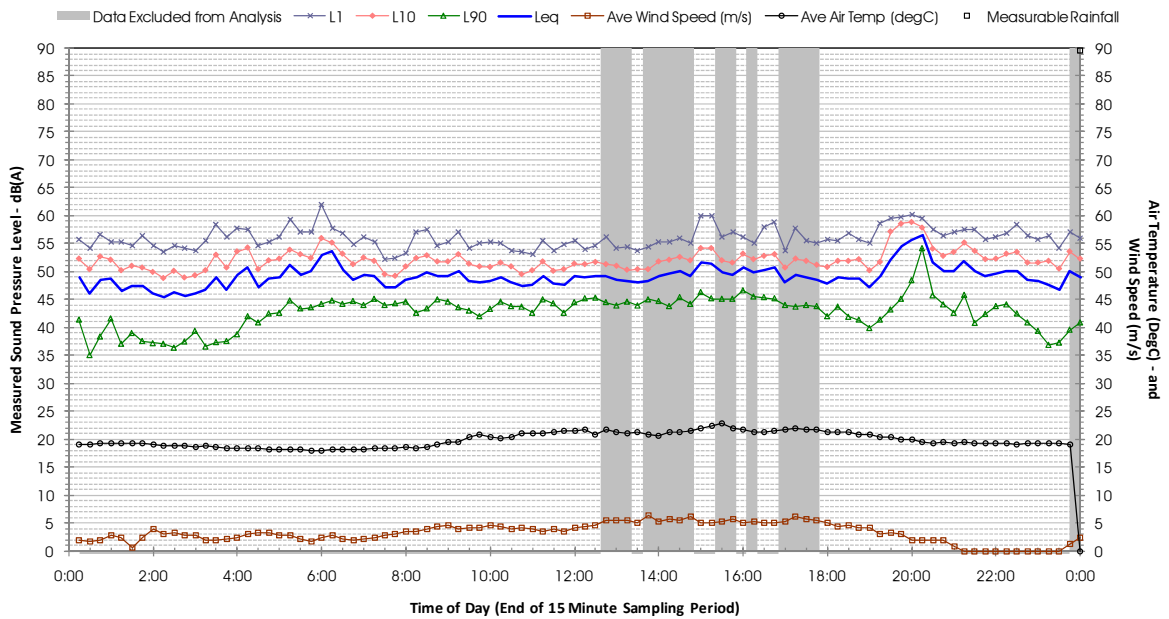

Profile of Noise Environment - Noise Monitoring Location 1914 Thursday 15 December 2011