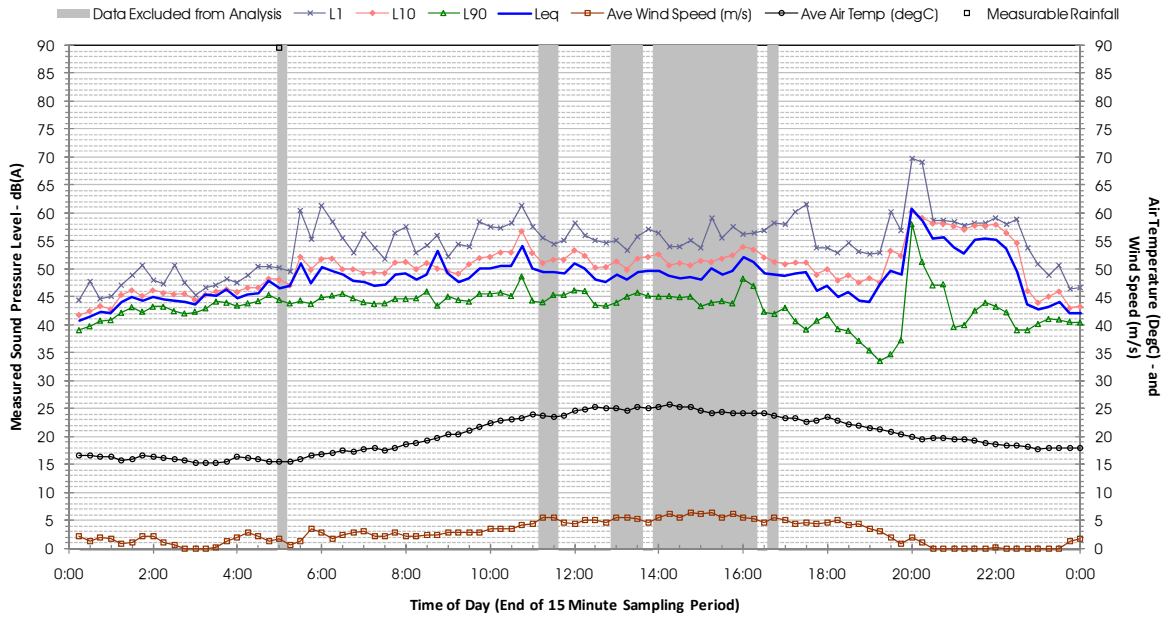

Profile of Noise Environment - Noise Monitoring Location 1766 Friday 9 December 2011