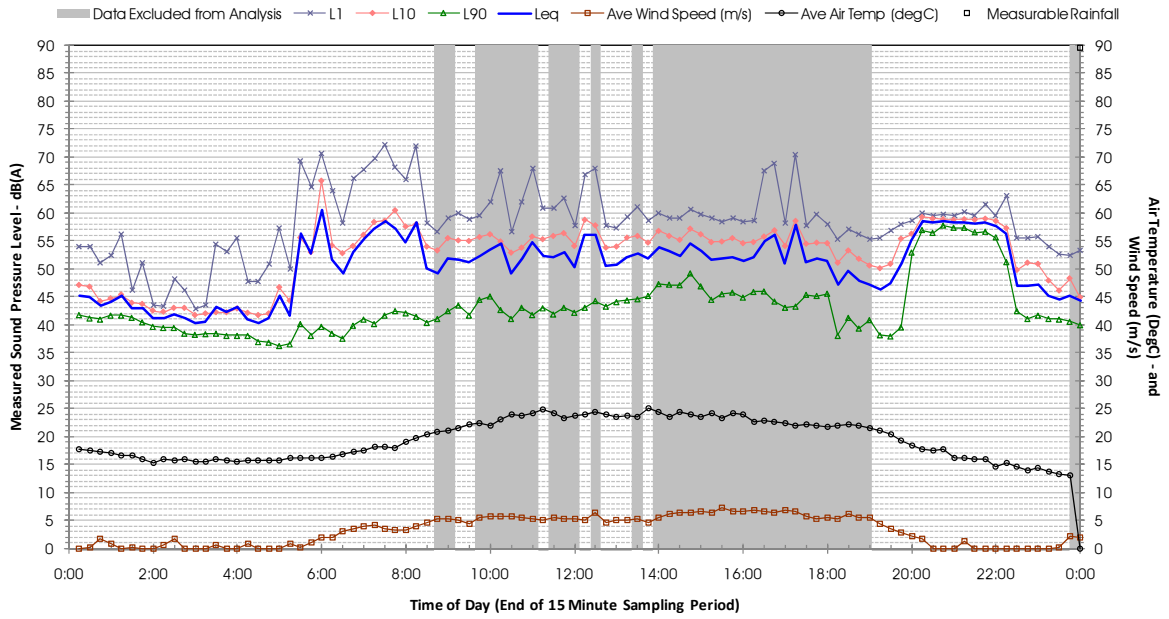

Profile of Noise Environment - Noise Monitoring Location 1724 Saturday 17 December 2011