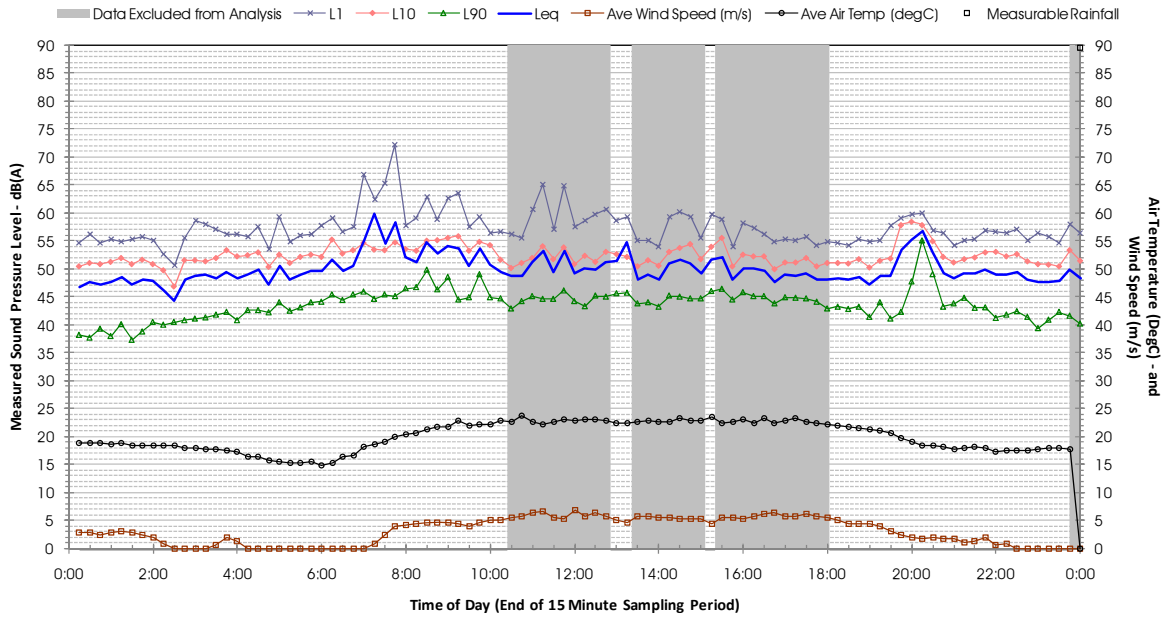

Profile of Noise Environment - Noise Monitoring Location 1914 Friday 16 December 2011