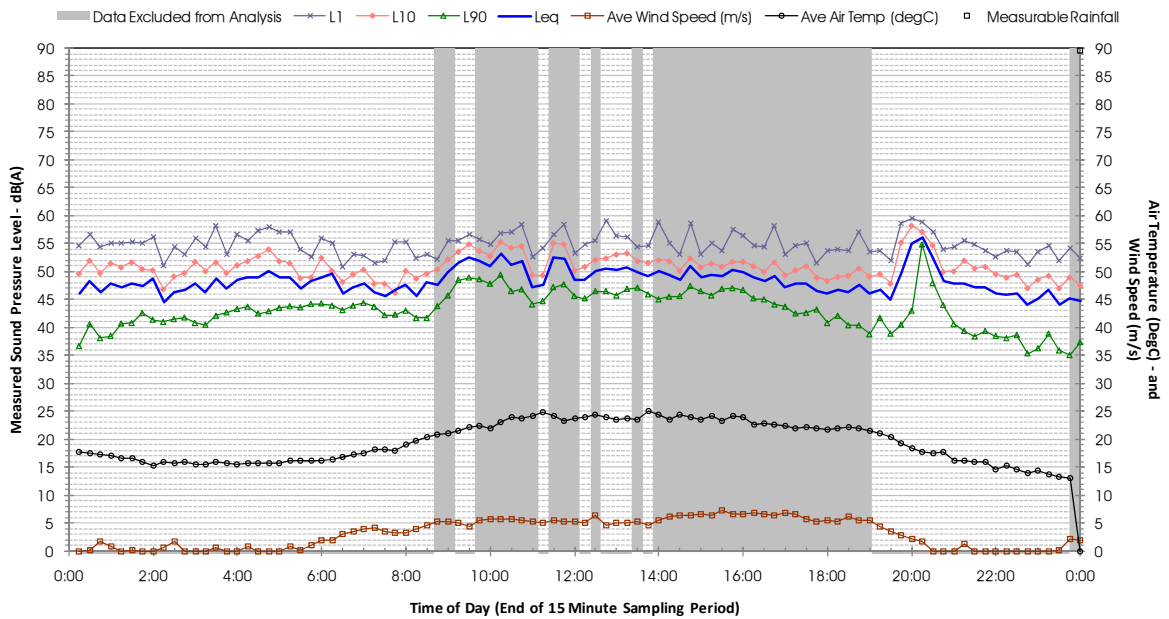

Profile of Noise Environment - Noise Monitoring Location 1914 Saturday 17 December 2011