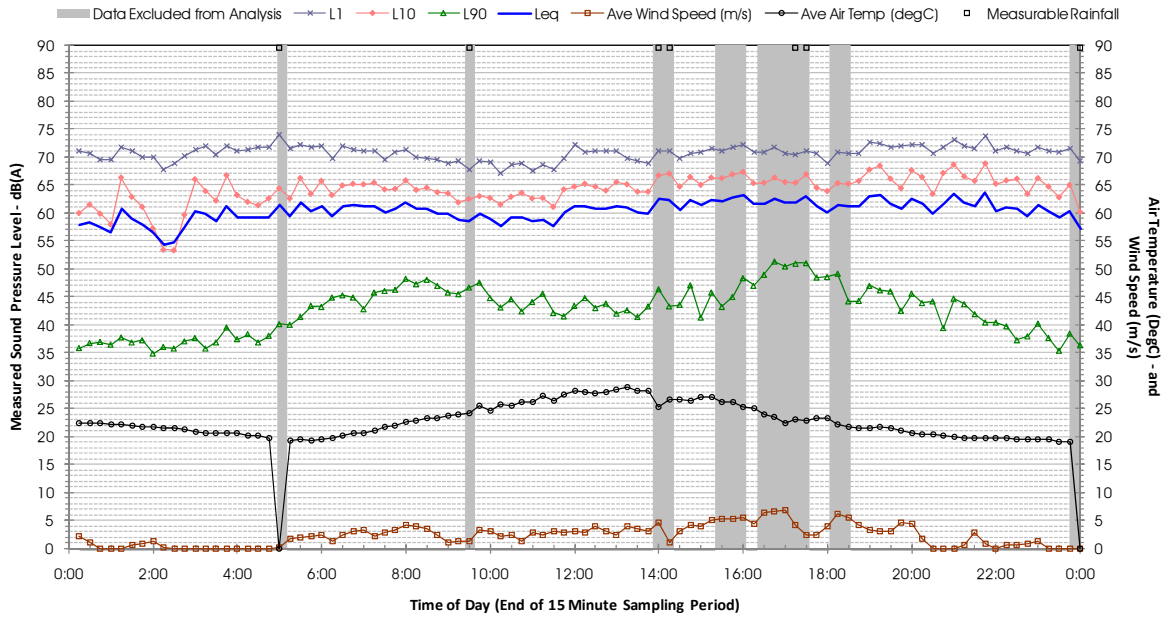

Profile of Noise Environment - Noise Monitoring Location 2068 Friday 15 June 2012

Profile of Noise Environment - Noise Monitoring Location 2068 Saturday 16 June 2012

Profile of Noise Environment - Noise Monitoring Location 2068 Sunday 17 June 2012

Profile of Noise Environment - Noise Monitoring Location 2068 Monday 18 June 2012

Profile of Noise Environment - Noise Monitoring Location 2068 Tuesday 19 June 2012

Profile of Noise Environment - Noise Monitoring Location 2068 Wednesday 20 June 2012