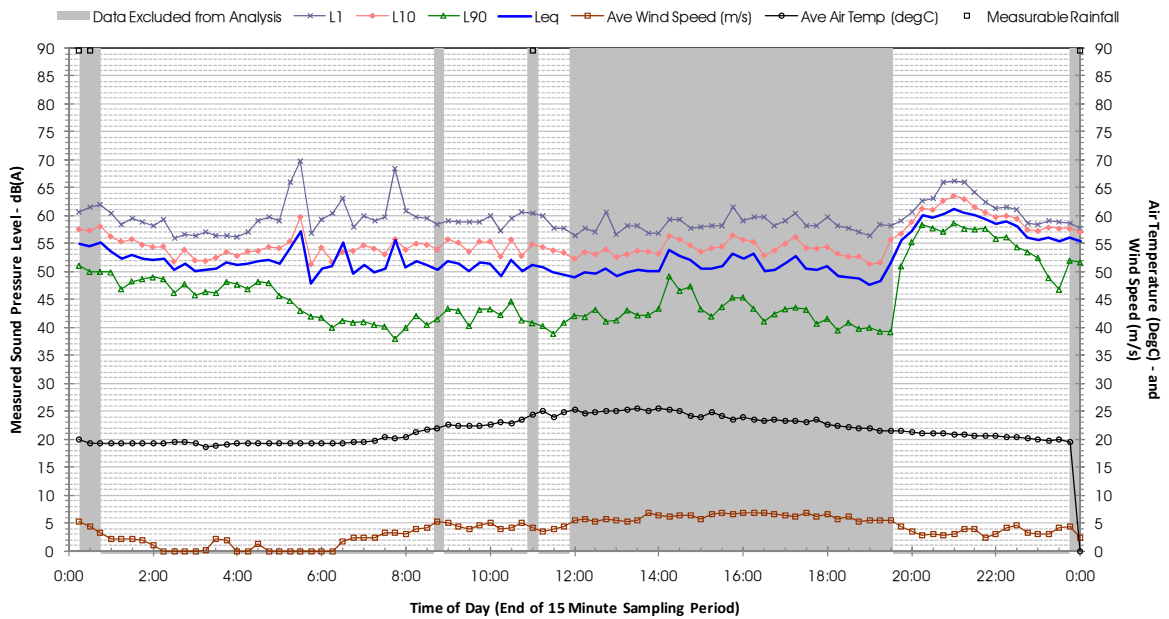

Profile of Noise Environment - Noise Monitoring Location 1724 Wednesday 14 December 2011