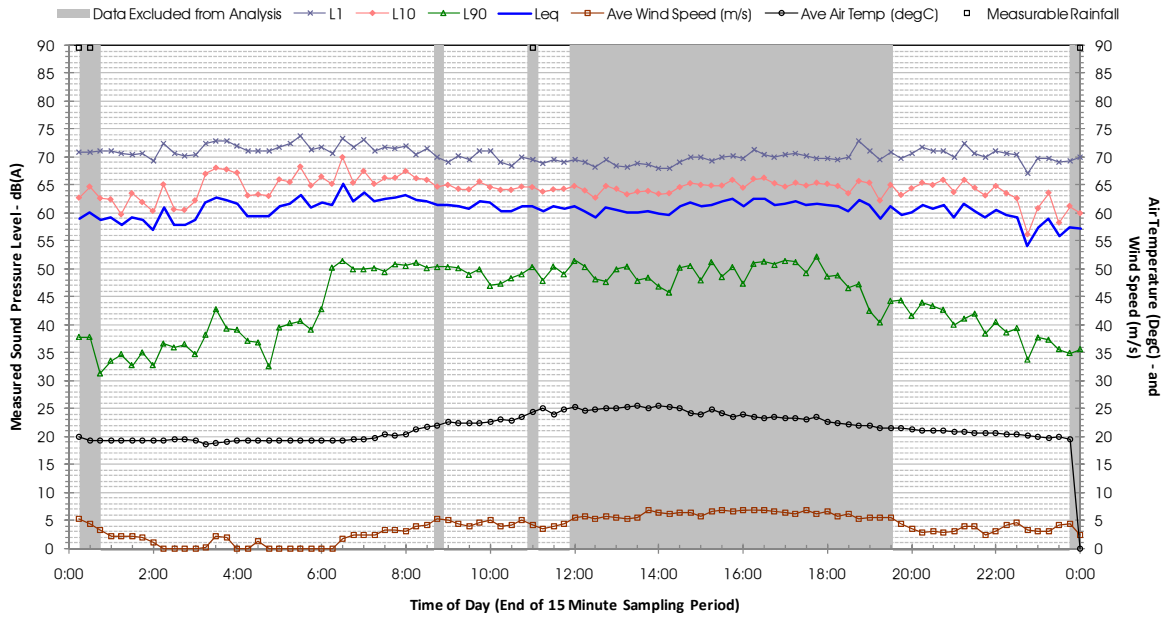

Profile of Noise Environment - Noise Monitoring Location 2068 Monday 18 June 2012

Profile of Noise Environment - Noise Monitoring Location 2068 Tuesday 19 June 2012

Profile of Noise Environment - Noise Monitoring Location 2068 Wednesday 20 June 2012

Profile of Noise Environment - Noise Monitoring Location 2068 Thursday 21 June 2012

Profile of Noise Environment - Noise Monitoring Location 2068 Friday 22 June 2012

Profile of Noise Environment - Noise Monitoring Location 2068 Saturday 23 June 2012