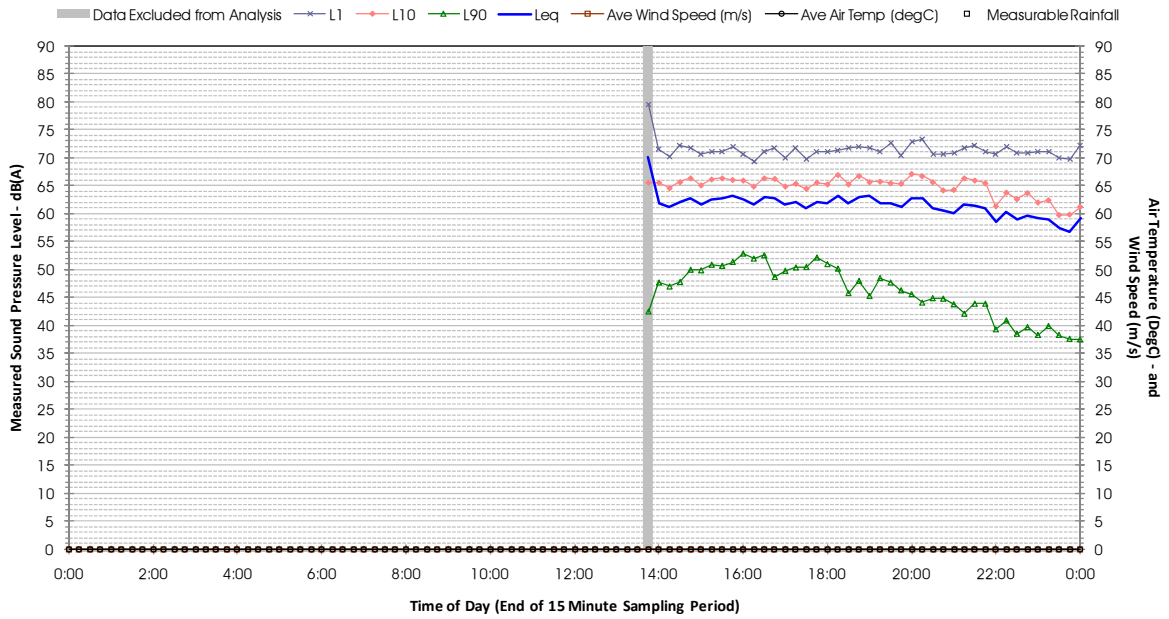

Profile of Noise Environment - Noise Monitoring Location 2068 Friday 15 June 2012