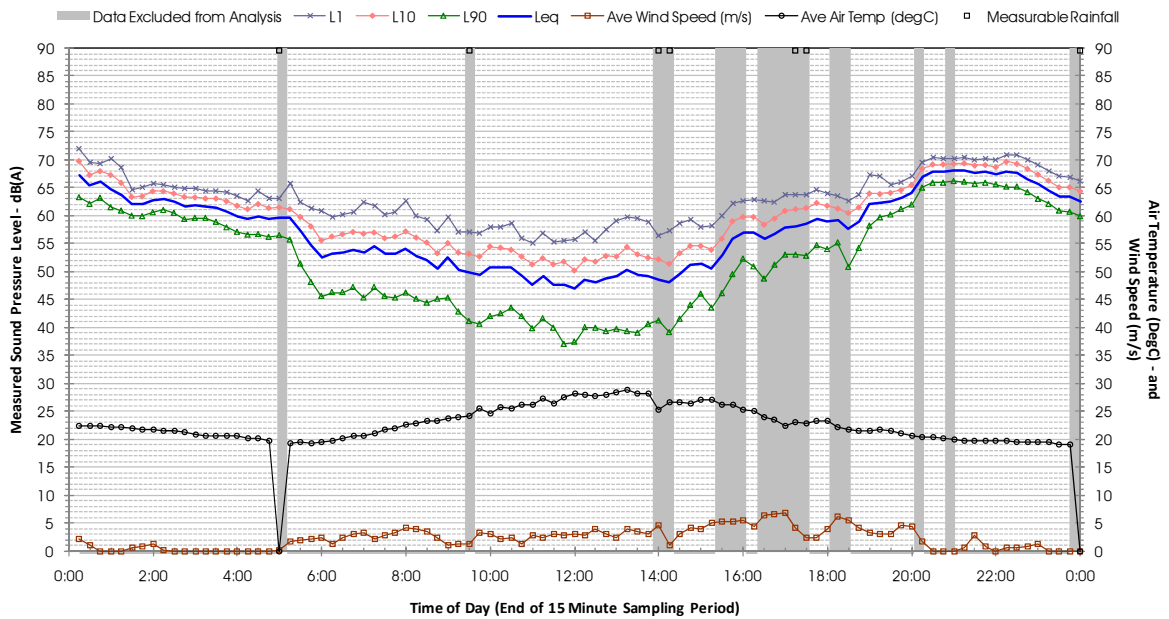

Profile of Noise Environment - Noise Monitoring Location 1724 Monday 12 December 2011