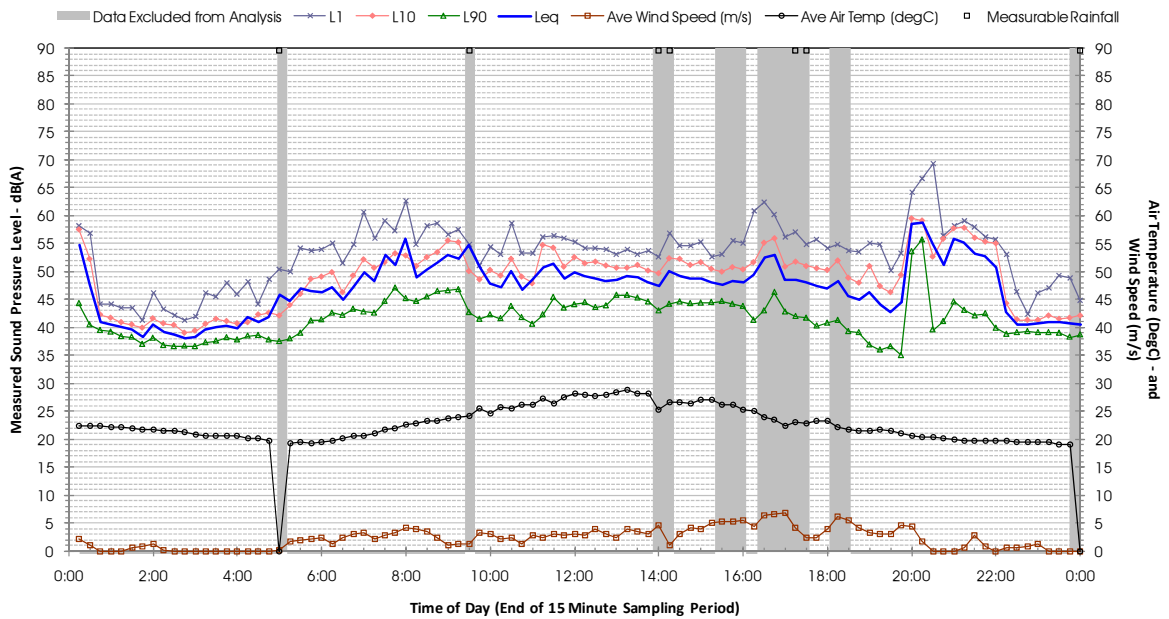

Profile of Noise Environment - Noise Monitoring Location 1766 Monday 12 December 2011