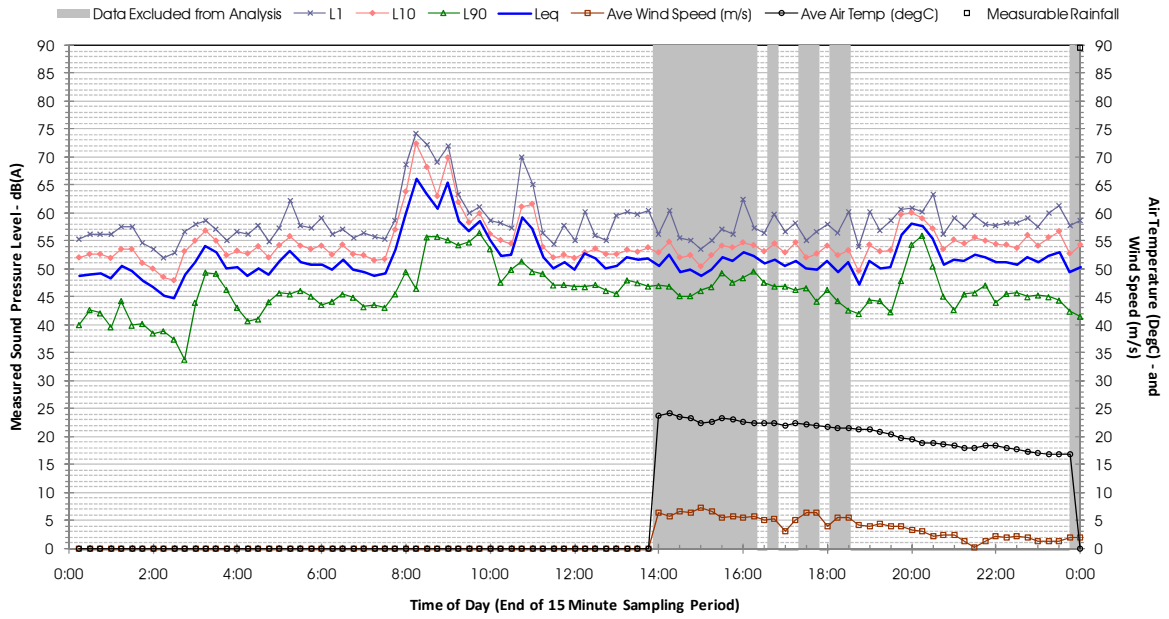

Profile of Noise Environment - Noise Monitoring Location 1914 Thursday 8 December 2011