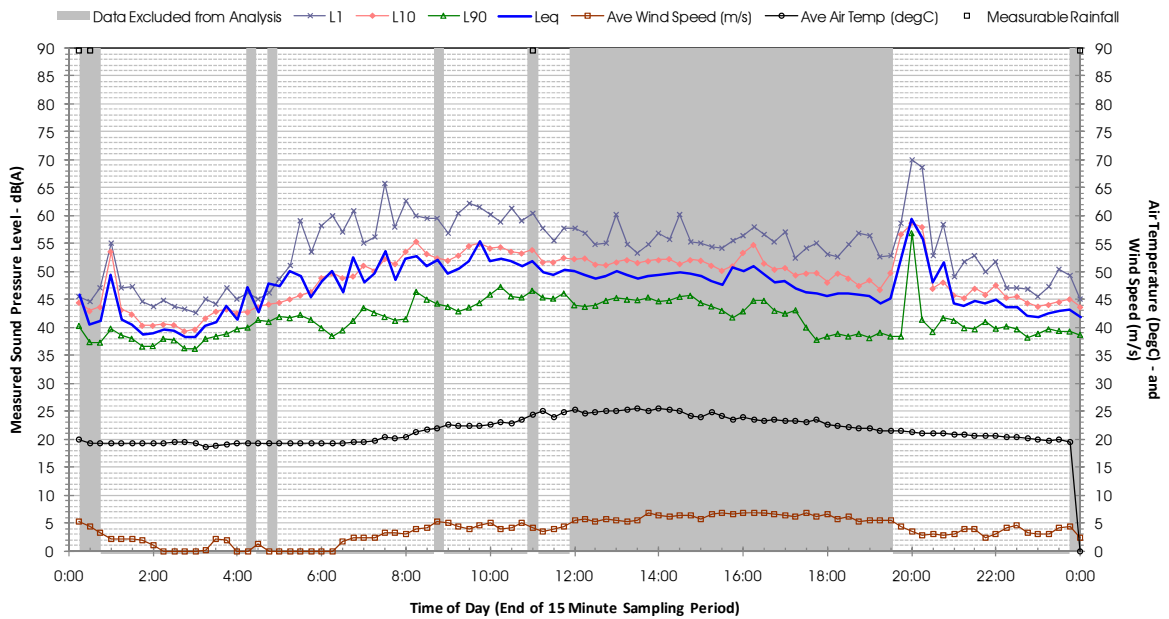

Profile of Noise Environment - Noise Monitoring Location 1766 Wednesday 14 December 2011