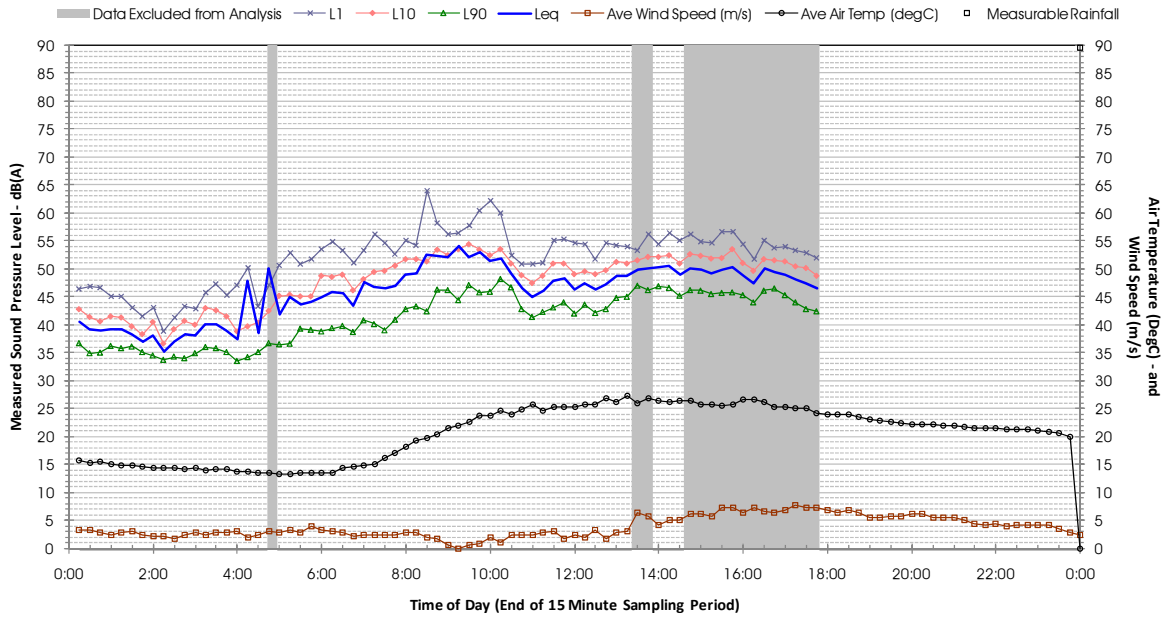

Profile of Noise Environment - Noise Monitoring Location 1766 Monday 19 December 2011