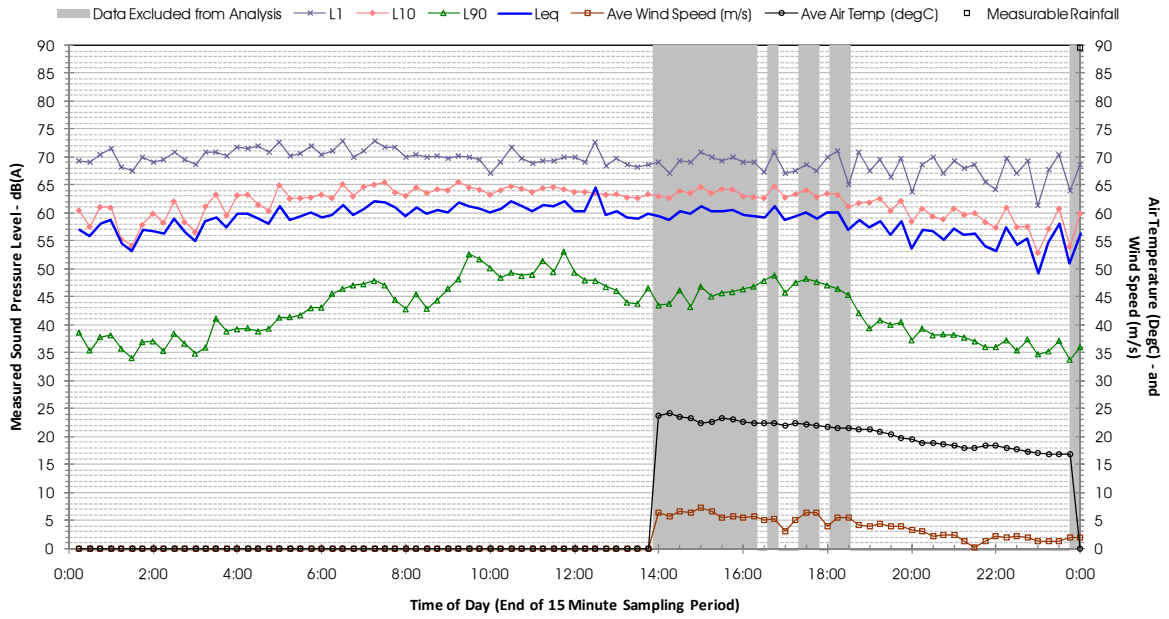

Profile of Noise Environment - Noise Monitoring Location 2068 Saturday 16 June 2012