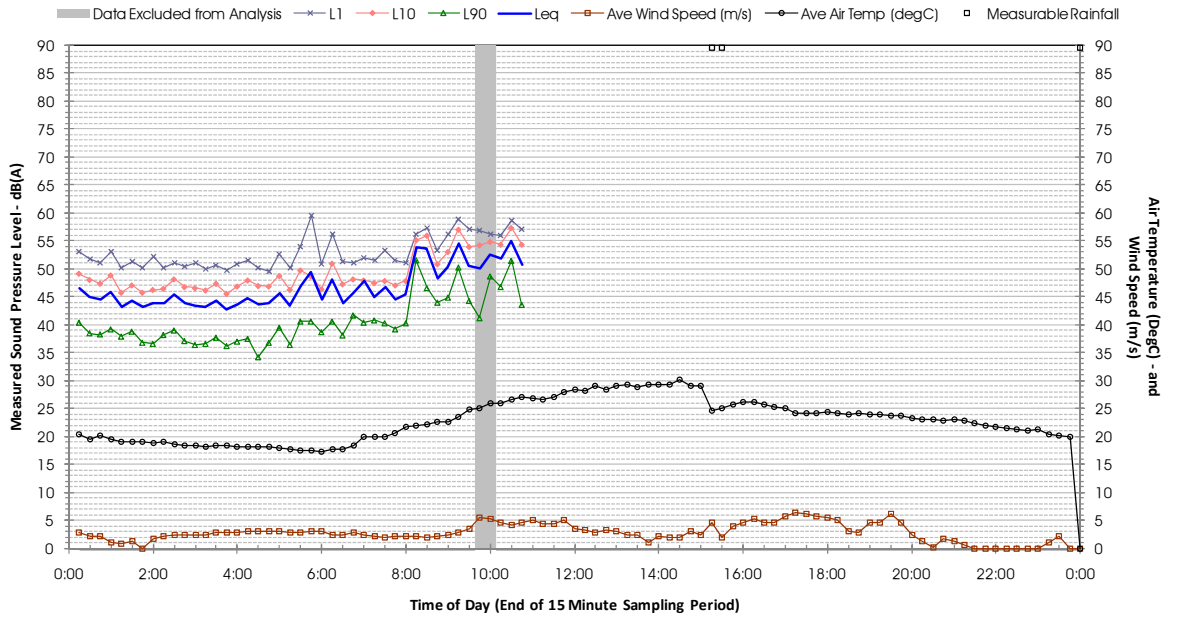

Profile of Noise Environment - Noise Monitoring Location 1914 Tuesday 20 December 2011