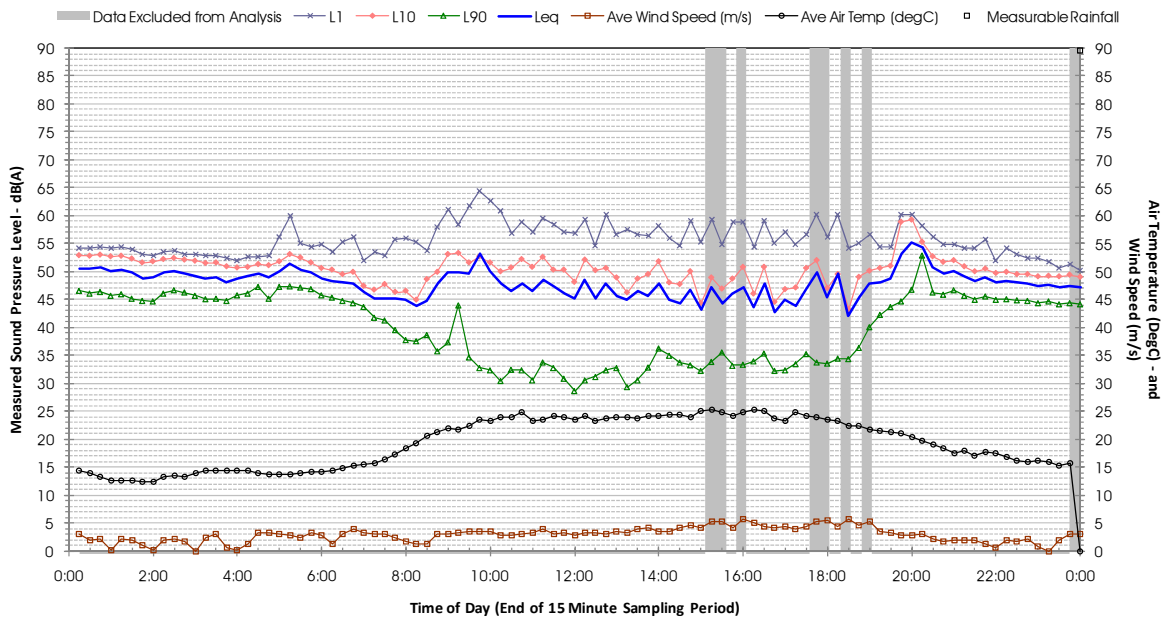

Profile of Noise Environment - Noise Monitoring Location 1874 Sunday 18 December 2011