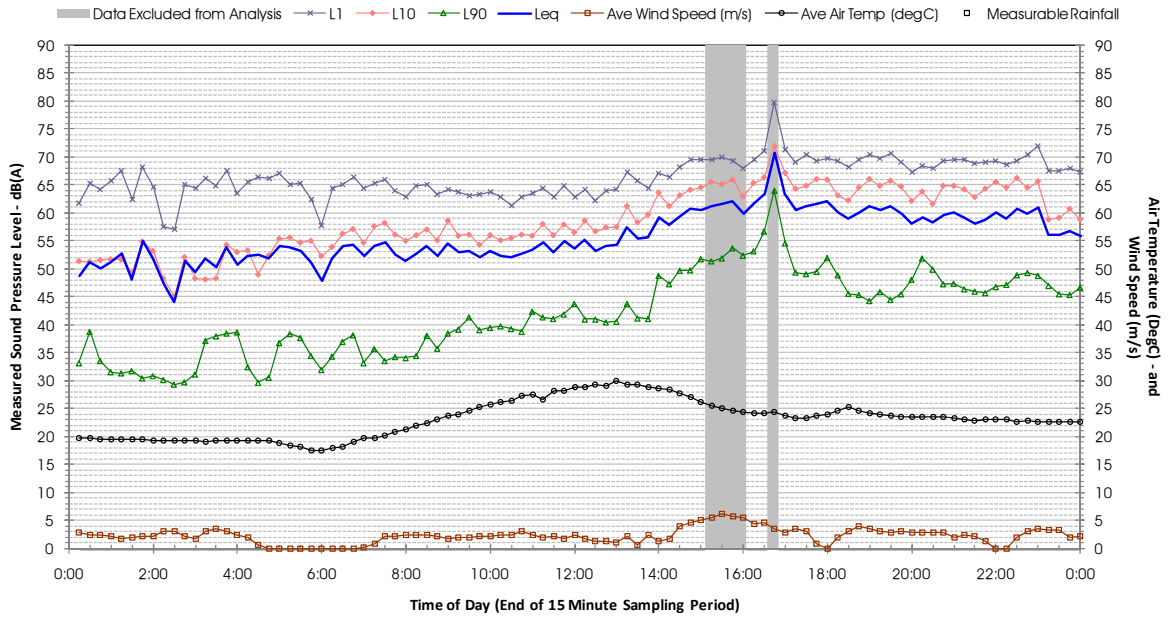

Profile of Noise Environment - Noise Monitoring Location 1698 Sunday 11 December 2011