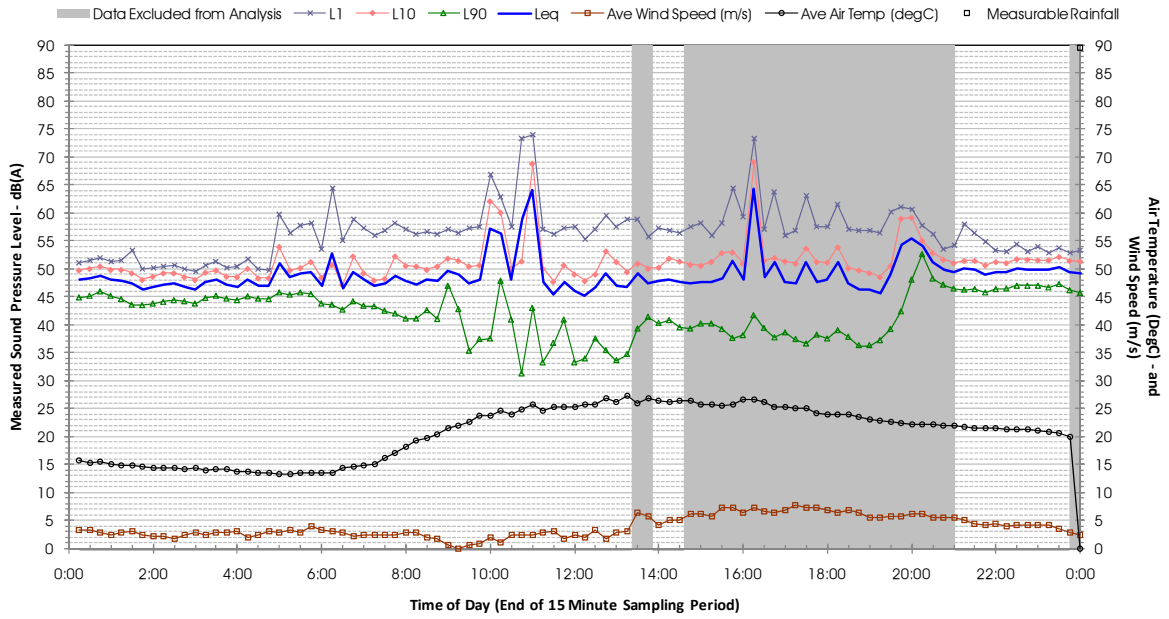

Profile of Noise Environment - Noise Monitoring Location 1874 Monday 19 December 2011