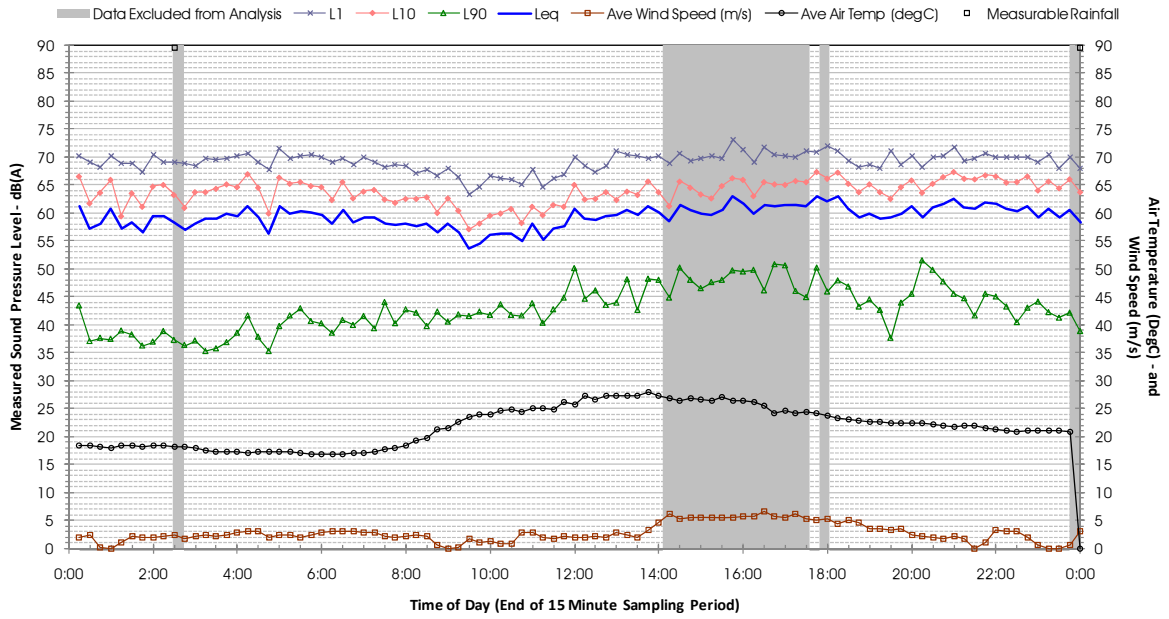

Profile of Noise Environment - Noise Monitoring Location 1698 Tuesday 13 December 2011