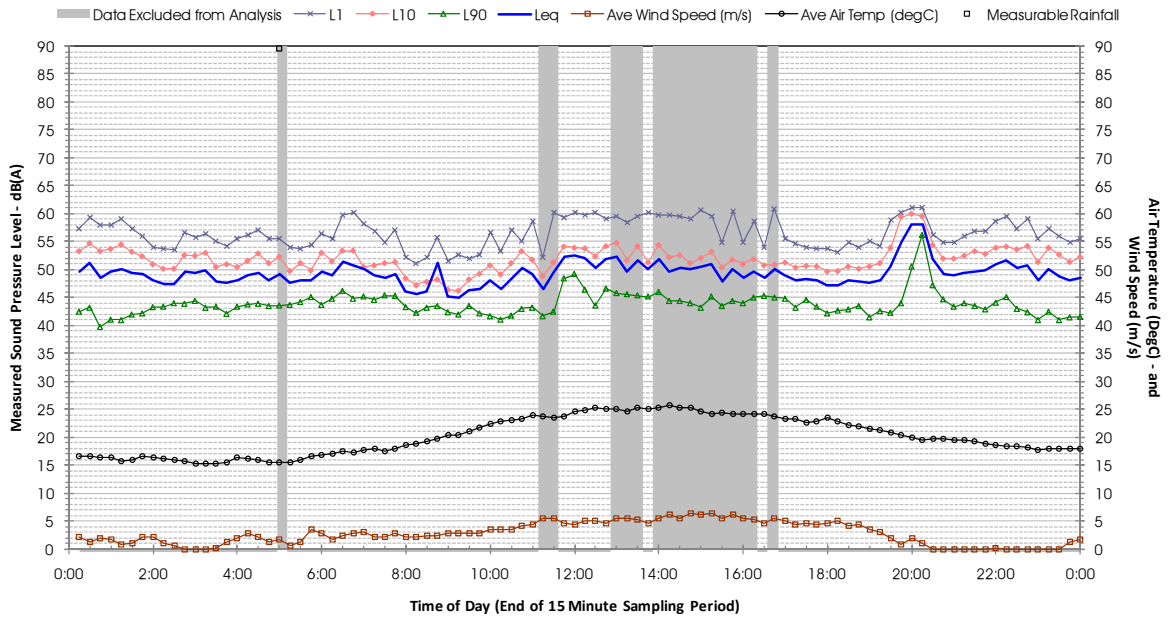

Profile of Noise Environment - Noise Monitoring Location 1914 Friday 9 December 2011