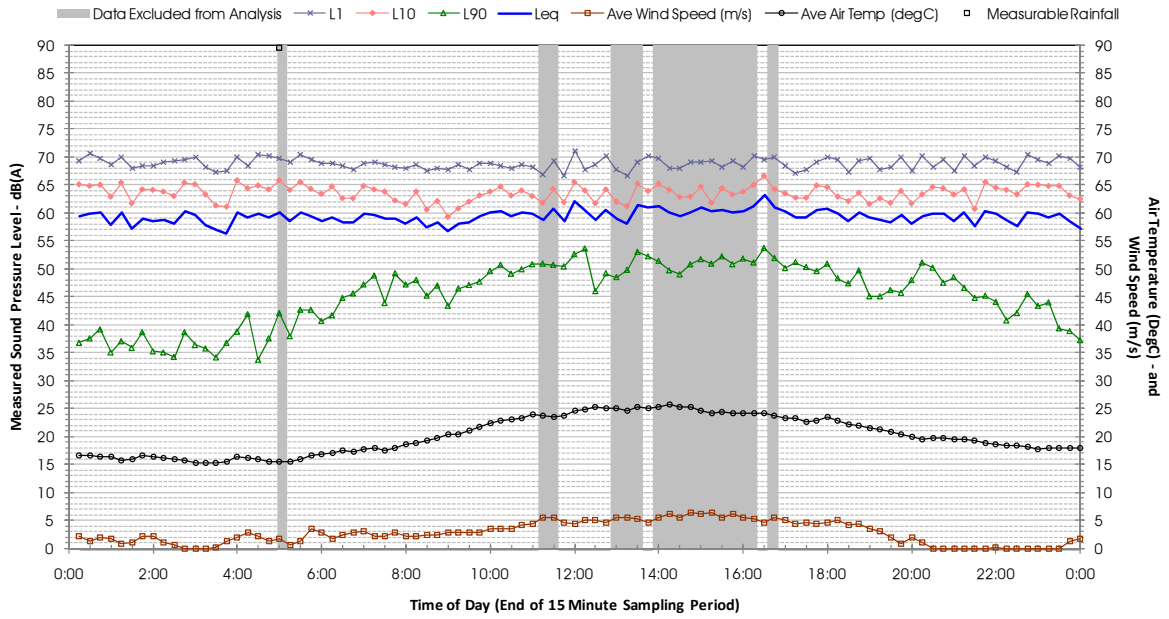

Profile of Noise Environment - Noise Monitoring Location 1698 Friday 9 December 2011