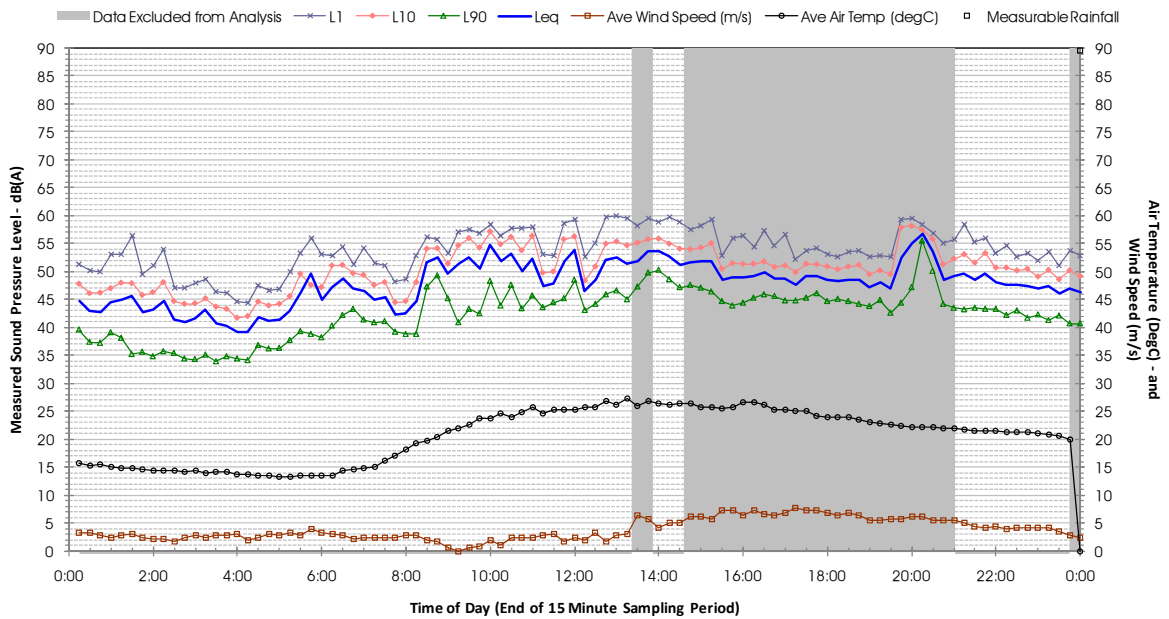

Profile of Noise Environment - Noise Monitoring Location 1914 Monday 19 December 2011