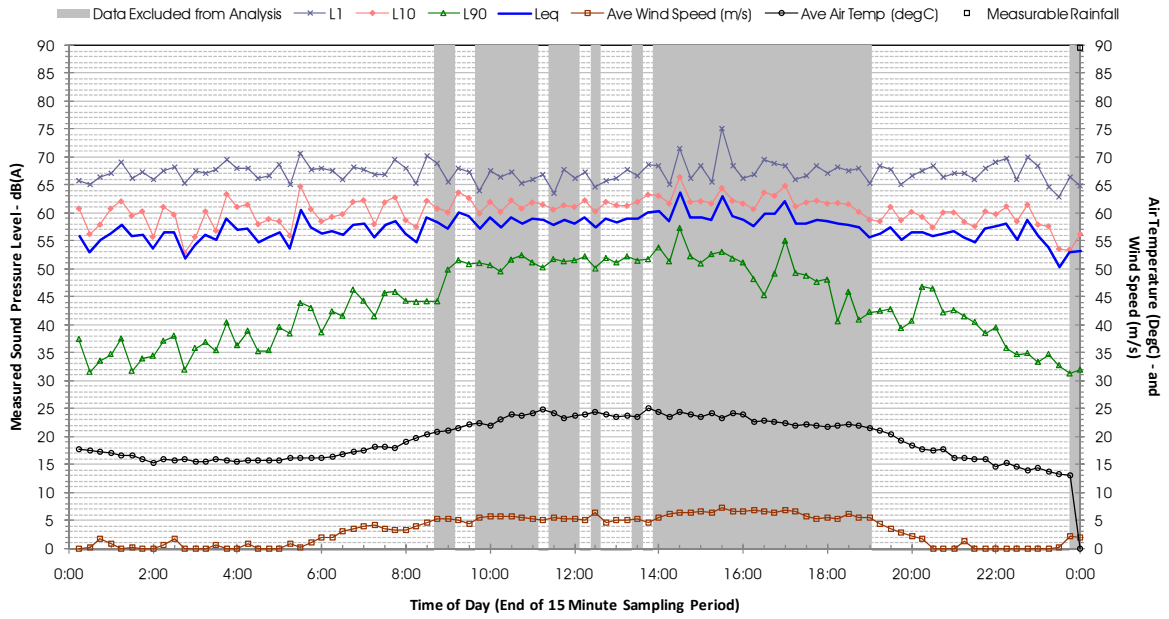

Profile of Noise Environment - Noise Monitoring Location 1698 Saturday 17 December 2011