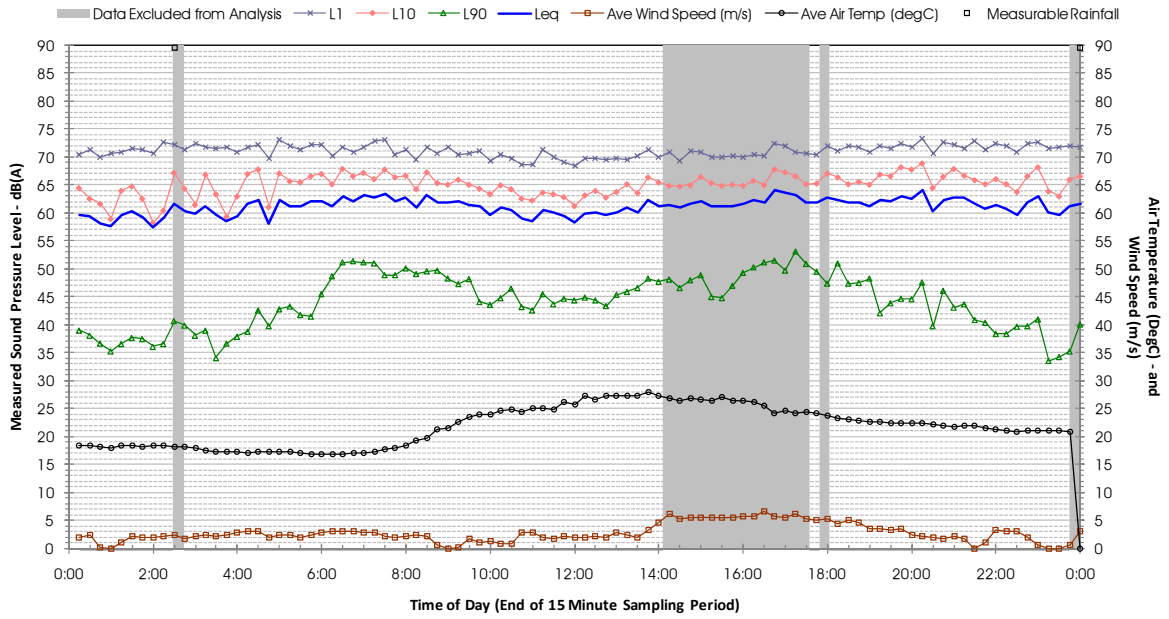

Profile of Noise Environment - Noise Monitoring Location 2068 Monday 18 June 2012

Profile of Noise Environment - Noise Monitoring Location 2068 Tuesday 19 June 2012

Profile of Noise Environment - Noise Monitoring Location 2068 Wednesday 20 June 2012

Profile of Noise Environment - Noise Monitoring Location 2068 Thursday 21 June 2012

Profile of Noise Environment - Noise Monitoring Location 2068 Friday 22 June 2012

Profile of Noise Environment - Noise Monitoring Location 2068 Saturday 23 June 2012