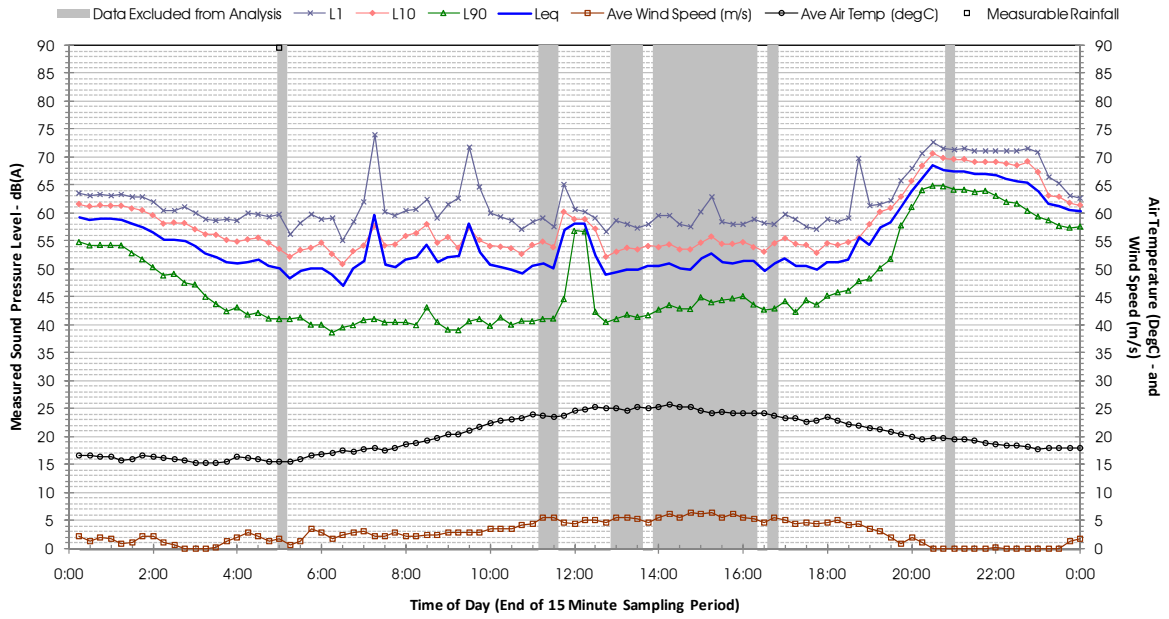

Profile of Noise Environment - Noise Monitoring Location 1724 Friday 9 December 2011