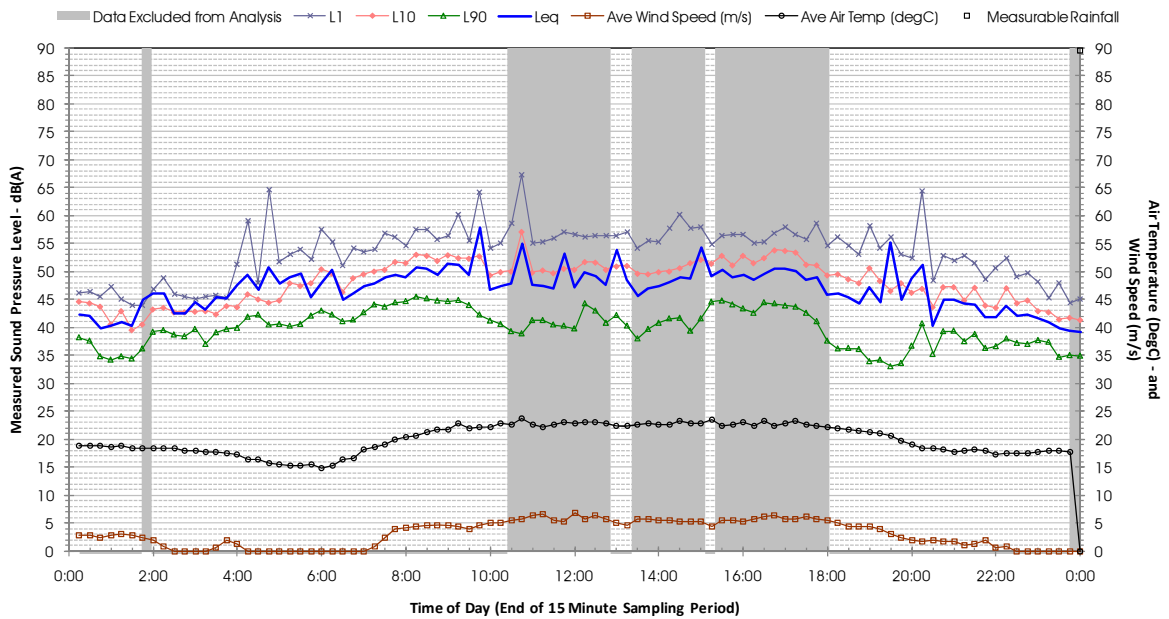

Profile of Noise Environment - Noise Monitoring Location 1766 Friday 16 December 2011