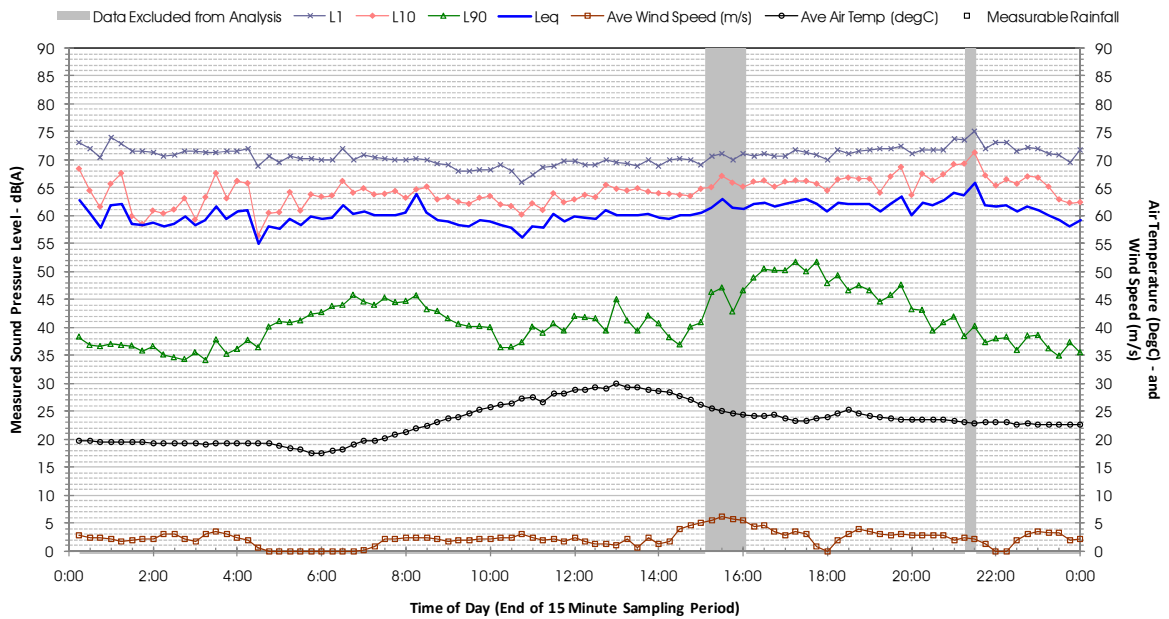

Profile of Noise Environment - Noise Monitoring Location 2068 Tuesday 19 June 2012