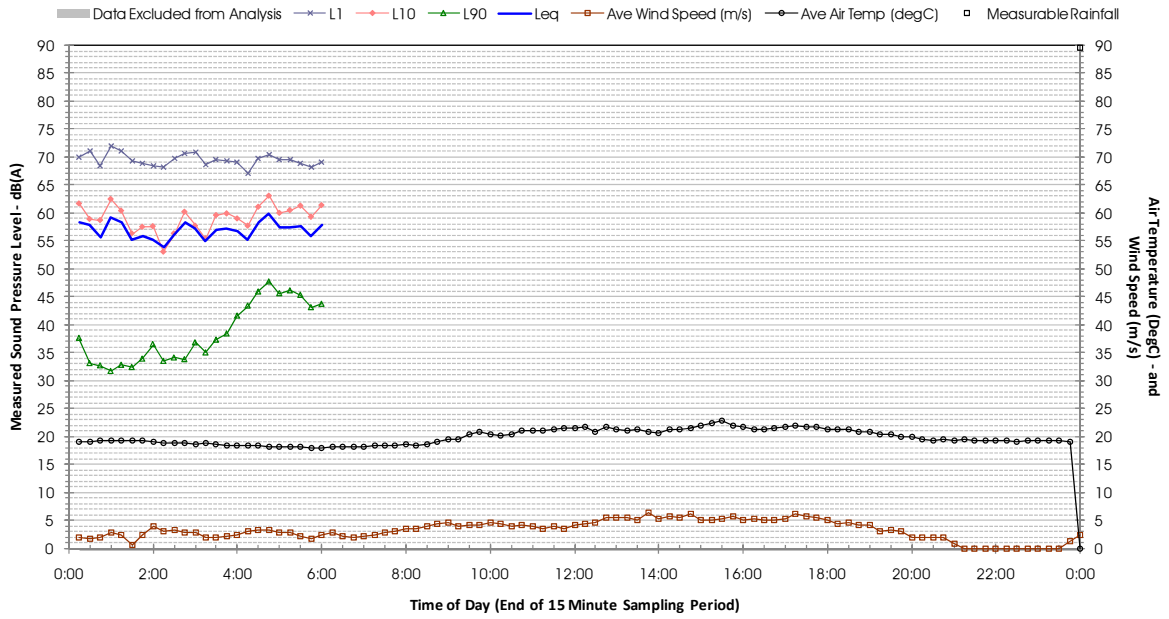

Profile of Noise Environment - Noise Monitoring Location 2068 Saturday 23 June 2012