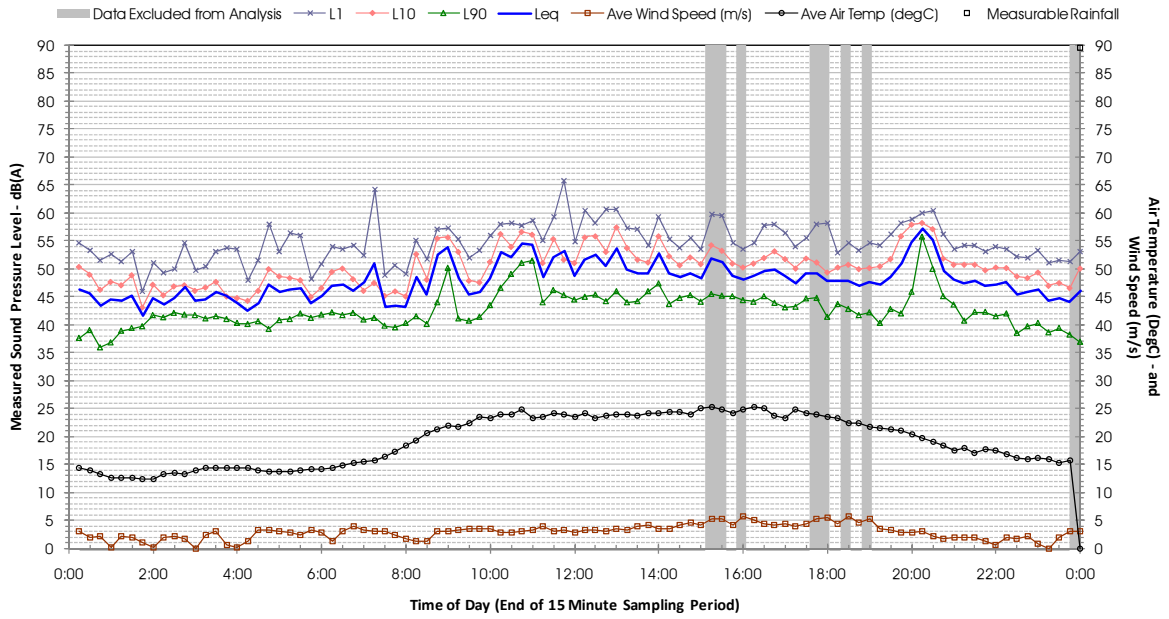

Profile of Noise Environment - Noise Monitoring Location 1914 Sunday 18 December 2011