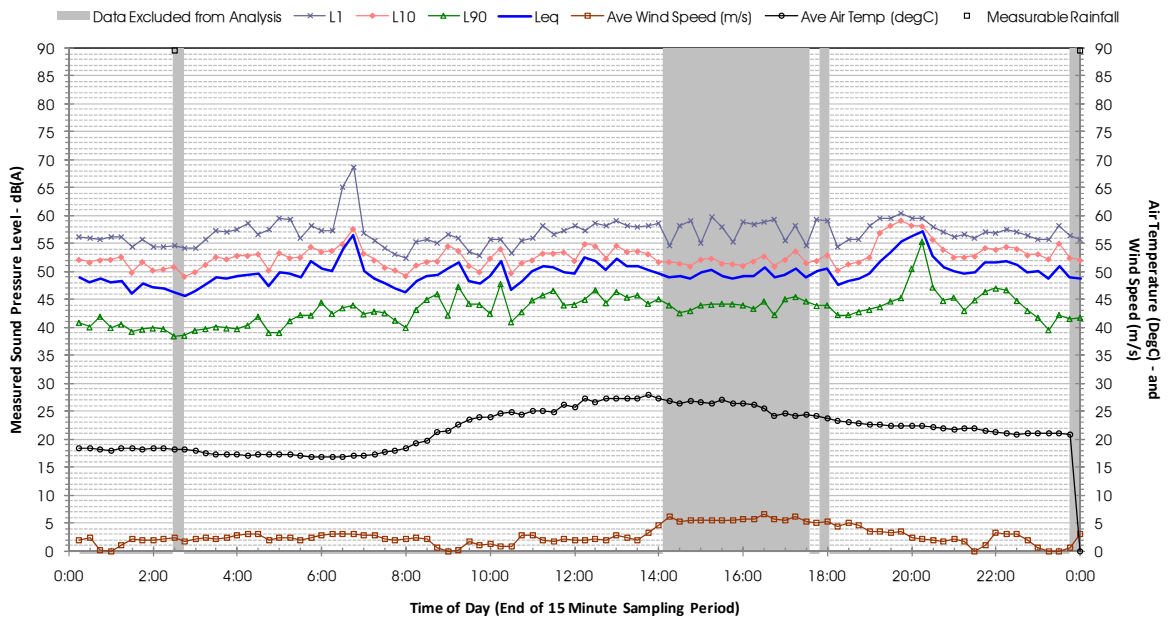

Profile of Noise Environment - Noise Monitoring Location 1914 Tuesday 13 December 2011