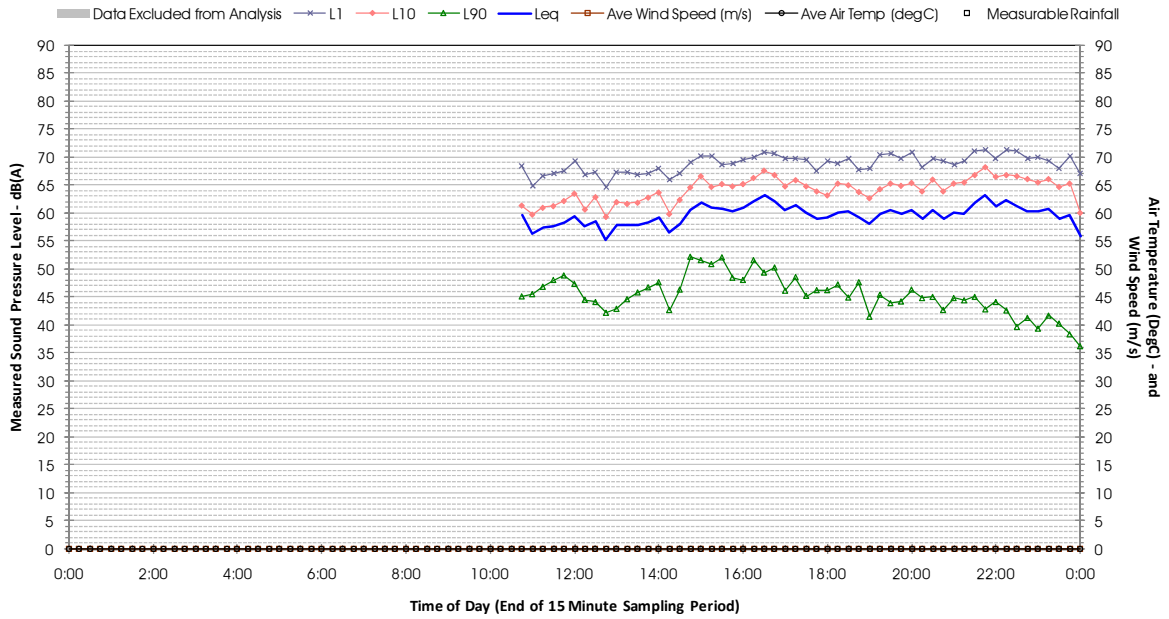

Profile of Noise Environment - Noise Monitoring Location 1698 Wednesday 7 December 2011