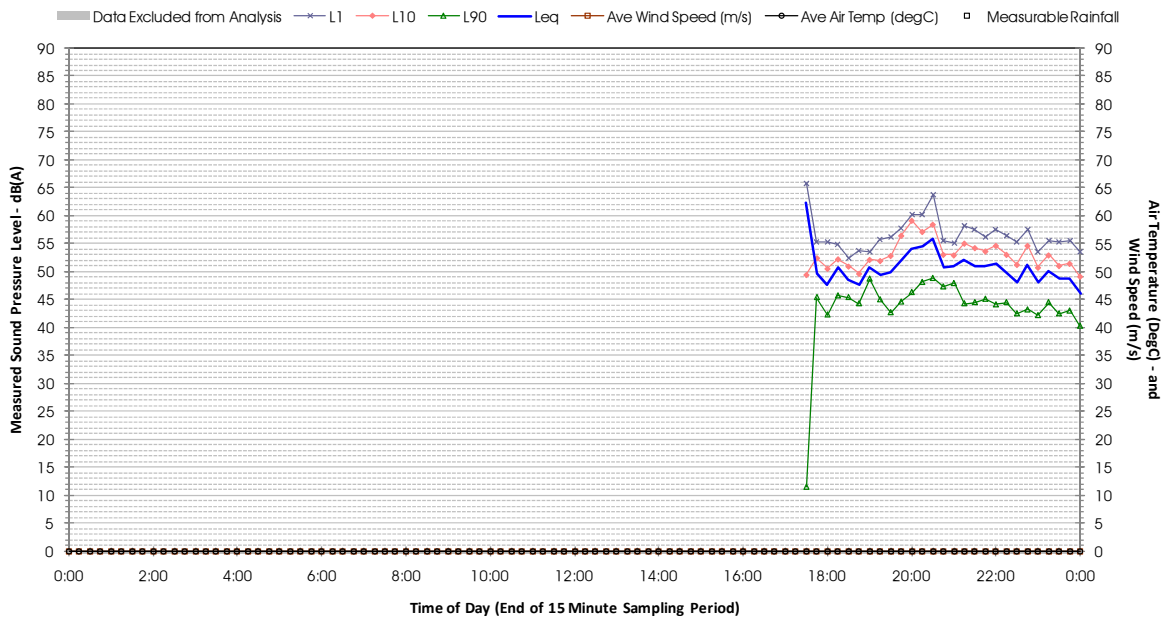

Profile of Noise Environment - Noise Monitoring Location 1914 Wednesday 7 December 2011