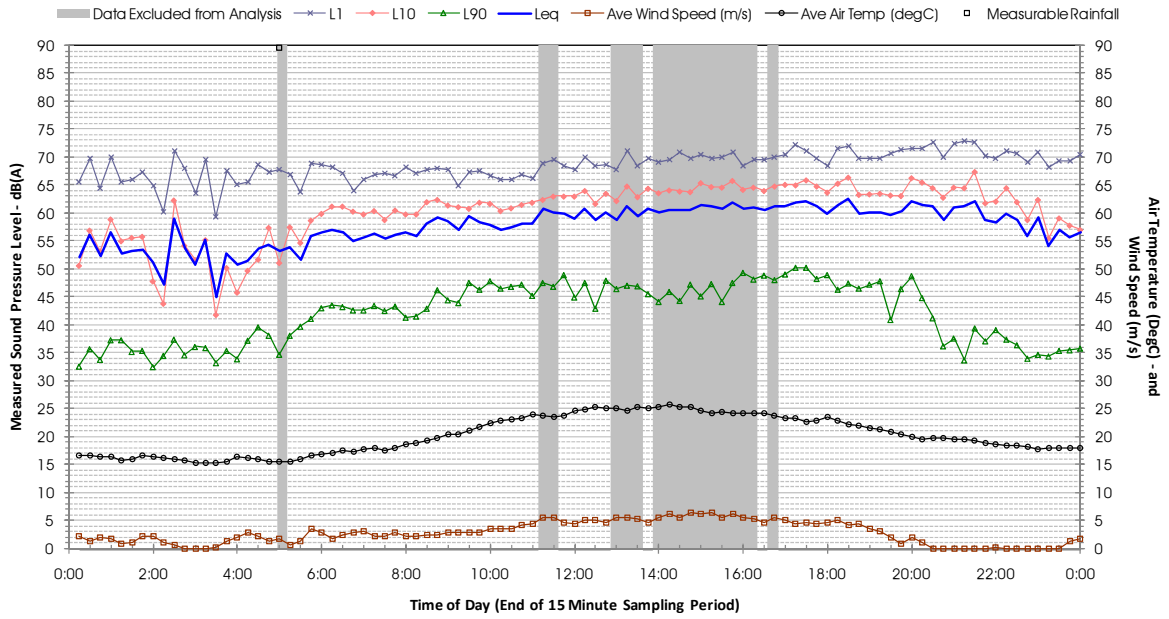

Profile of Noise Environment - Noise Monitoring Location 2068 Sunday 17 June 2012