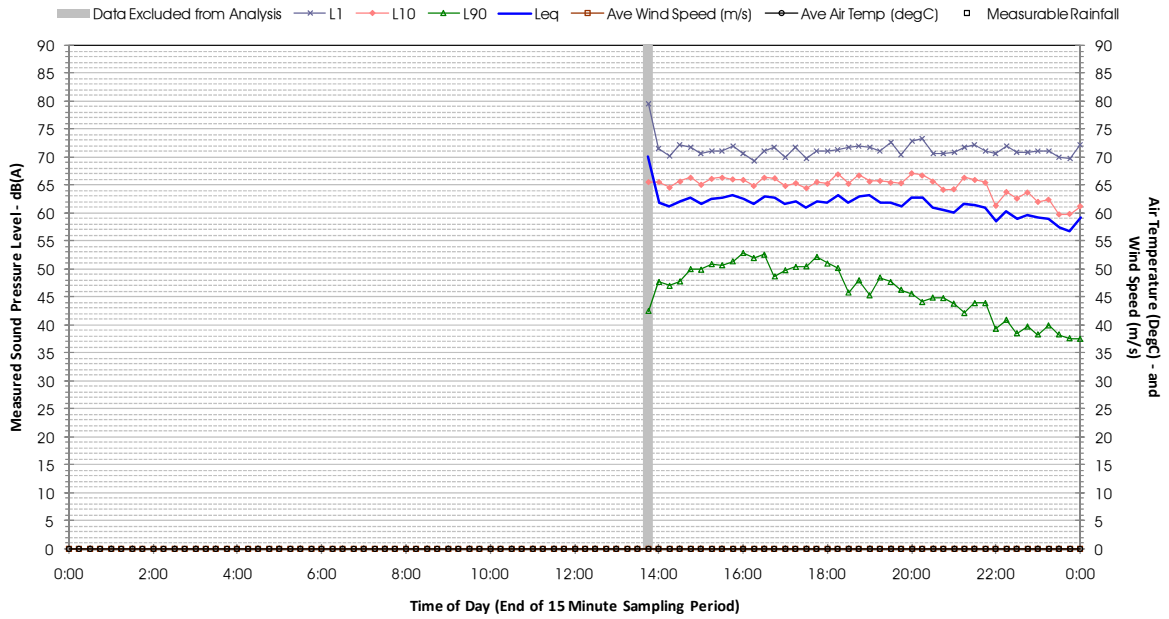

Profile of Noise Environment - Noise Monitoring Location 2068 Friday 15 June 2012