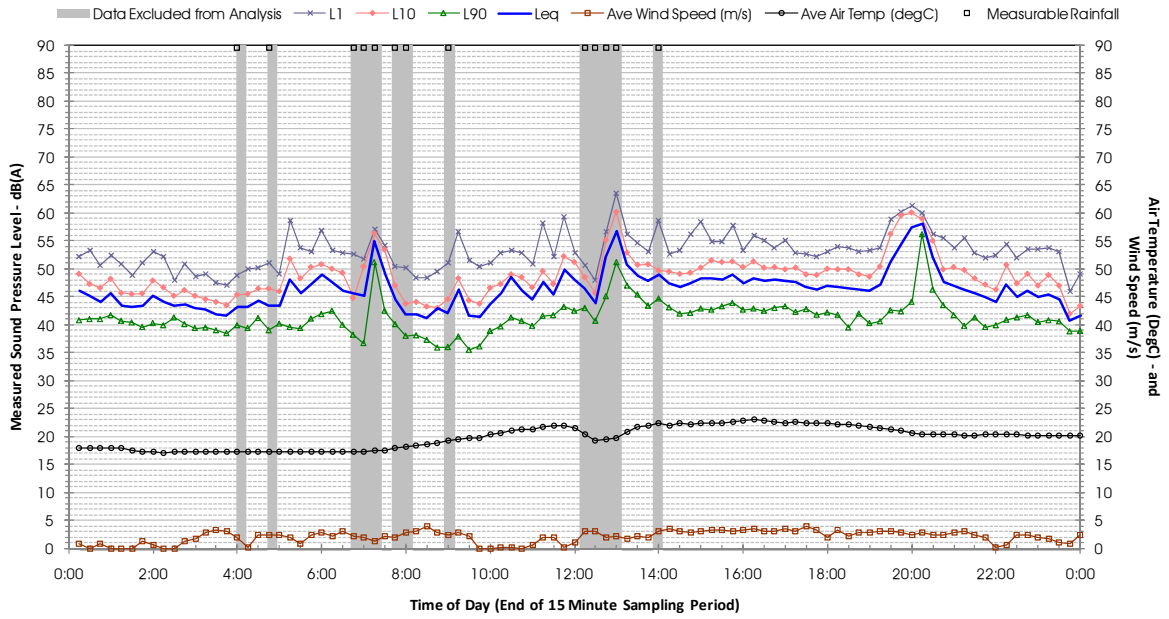

Profile of Noise Environment - Noise Monitoring Location 1914 Saturday 10 December 2011