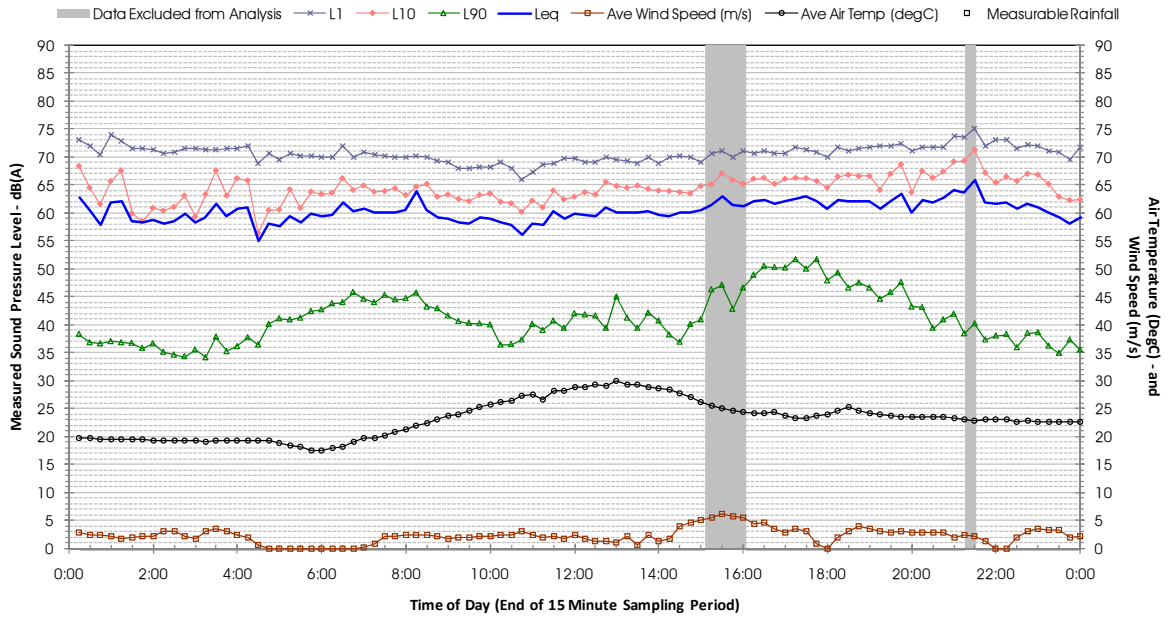

Profile of Noise Environment - Noise Monitoring Location 2068 Tuesday 19 June 2012