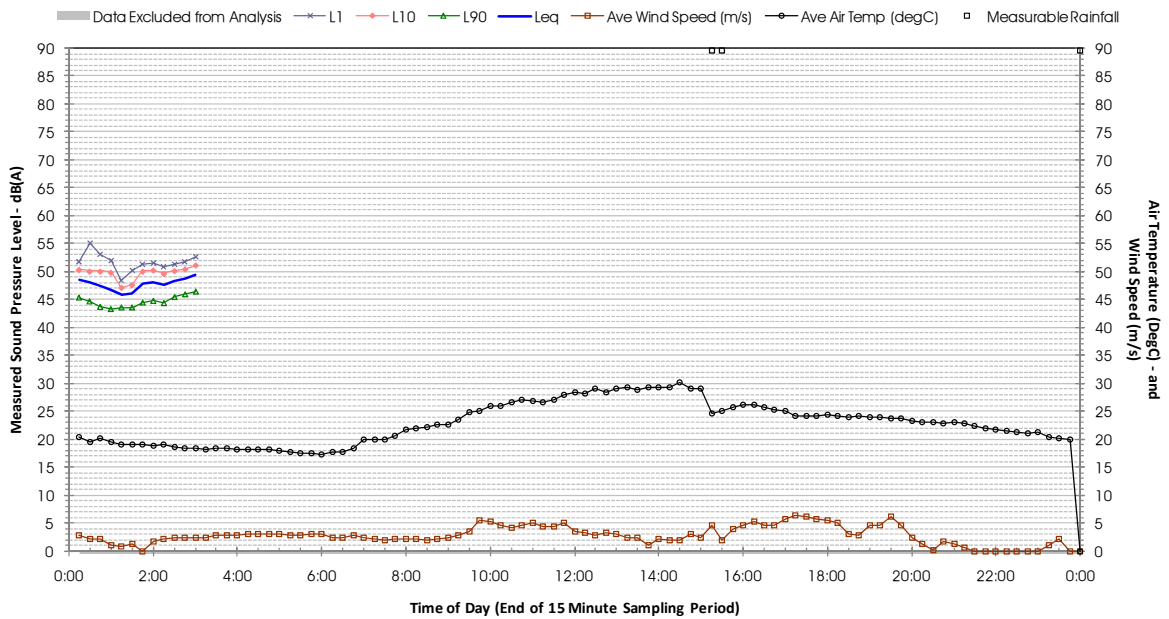

Profile of Noise Environment - Noise Monitoring Location 1874 Tuesday 20 December 2011