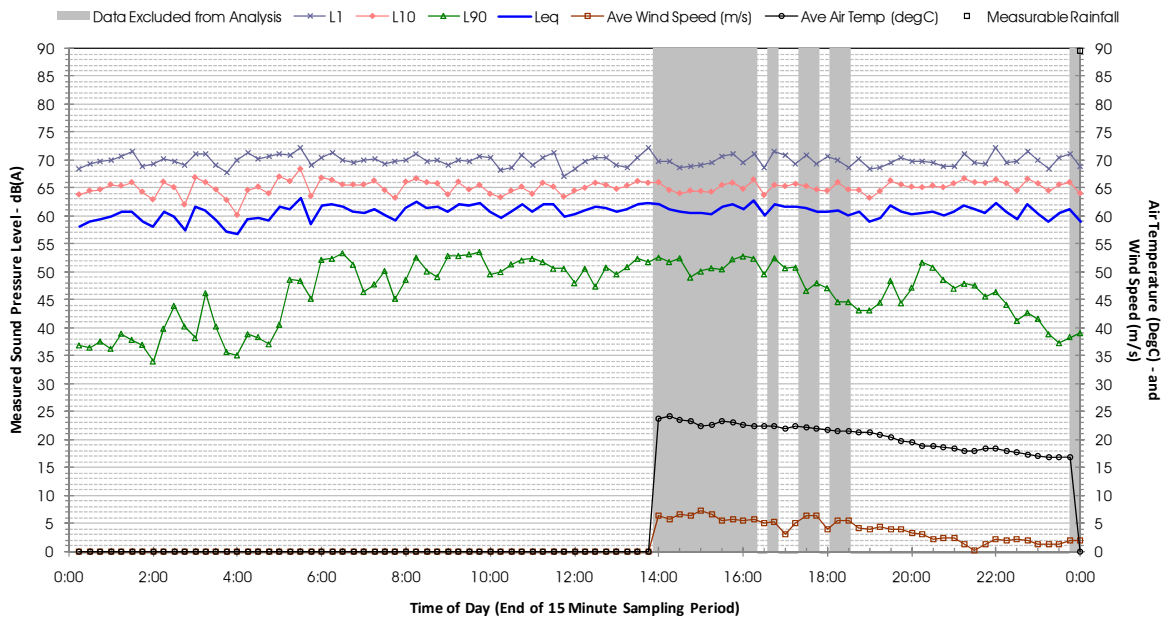

Profile of Noise Environment - Noise Monitoring Location 1698 Thursday 8 December 2011