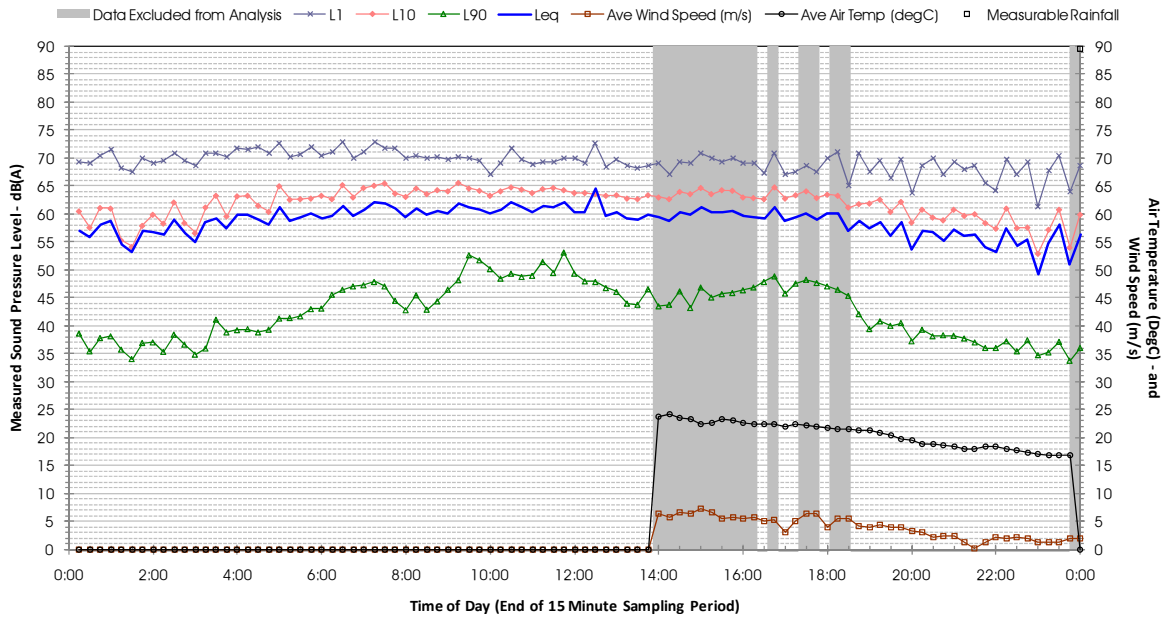

Profile of Noise Environment - Noise Monitoring Location 2068 Saturday 16 June 2012