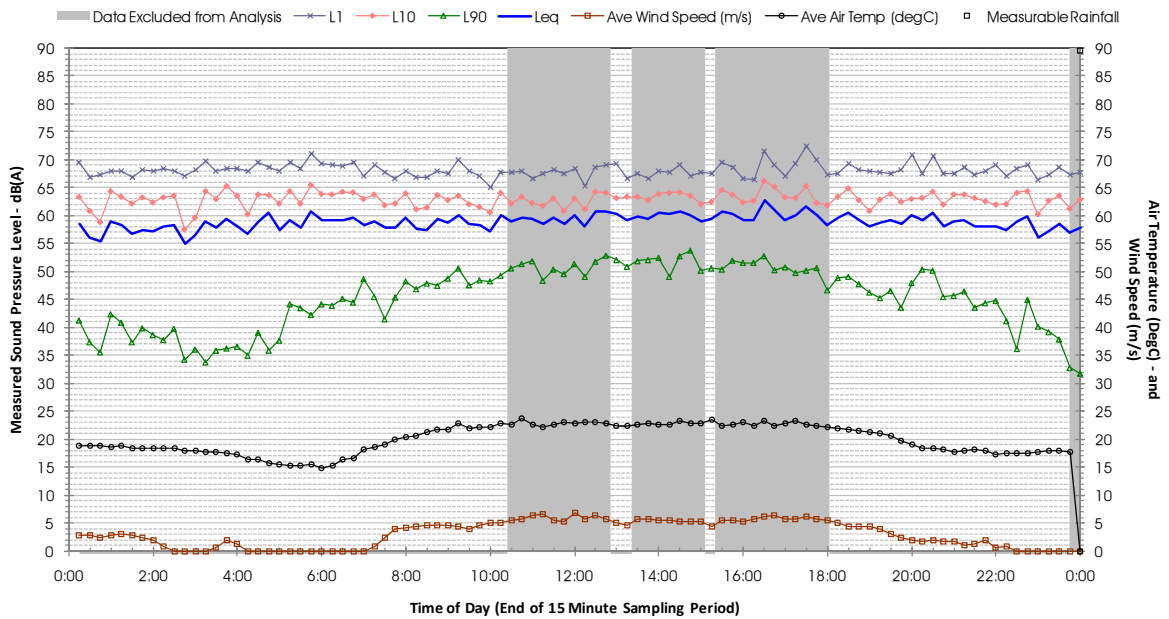

Profile of Noise Environment - Noise Monitoring Location 1698 Friday 16 December 2011