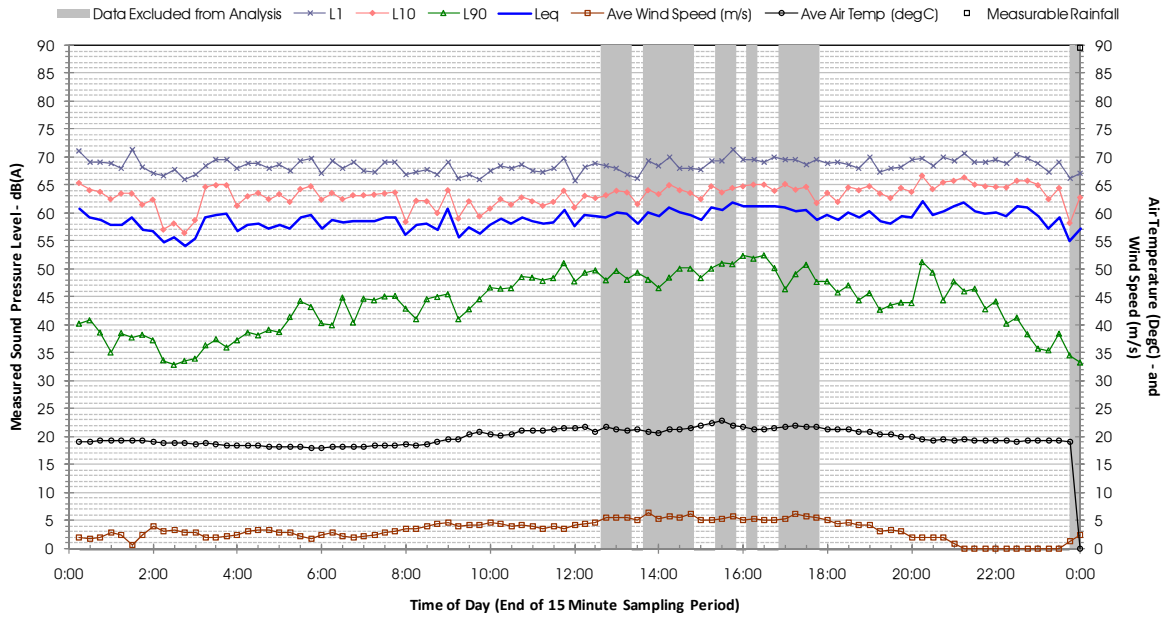

Profile of Noise Environment - Noise Monitoring Location 1698 Thursday 15 December 2011