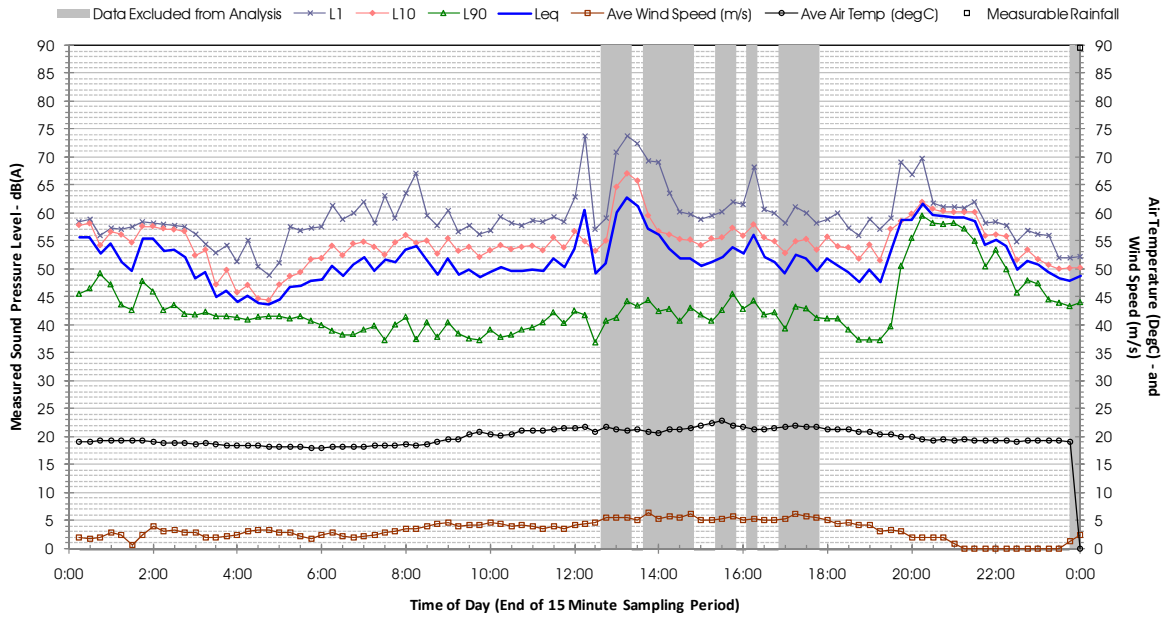

Profile of Noise Environment - Noise Monitoring Location 1724 Thursday 15 December 2011