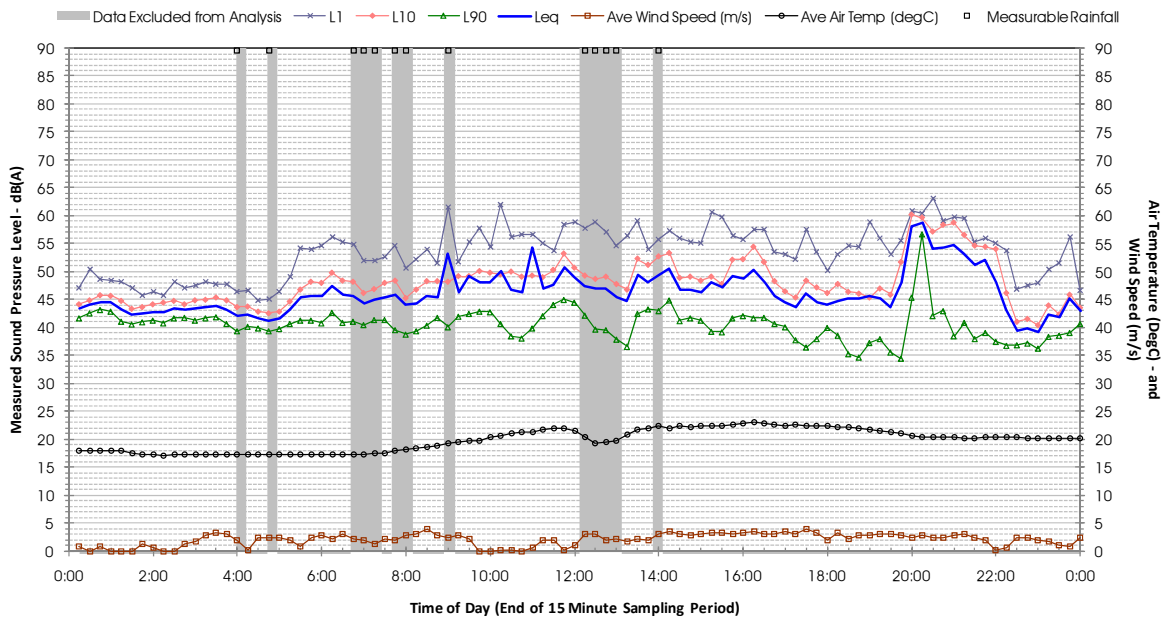

Profile of Noise Environment - Noise Monitoring Location 1766 Saturday 10 December 2011