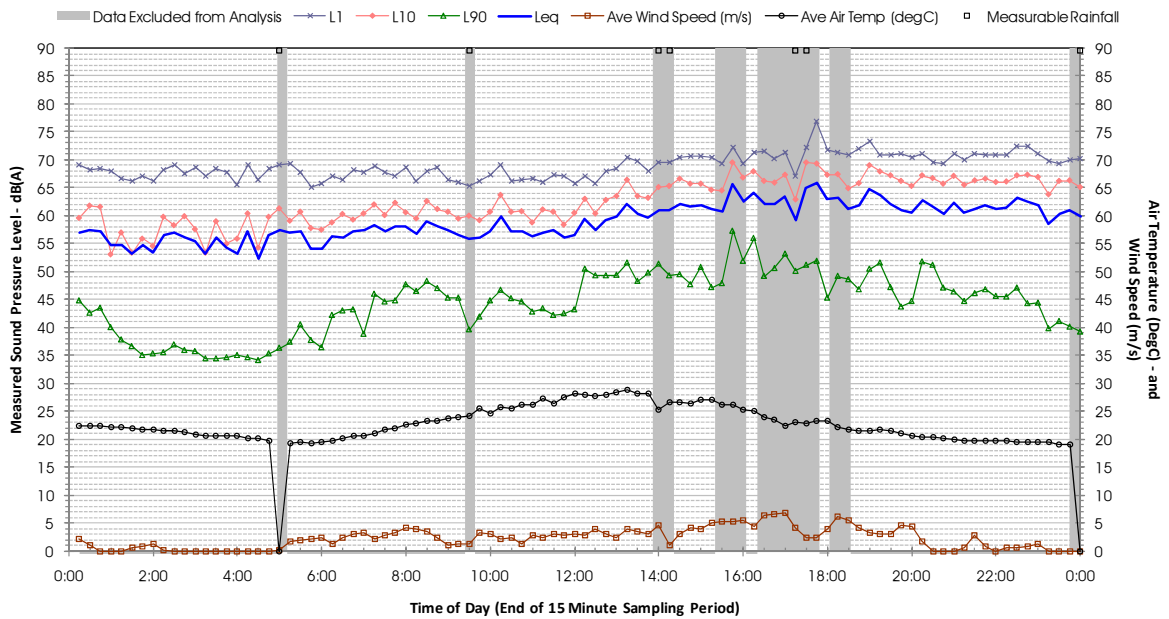

Profile of Noise Environment - Noise Monitoring Location 1698 Monday 12 December 2011