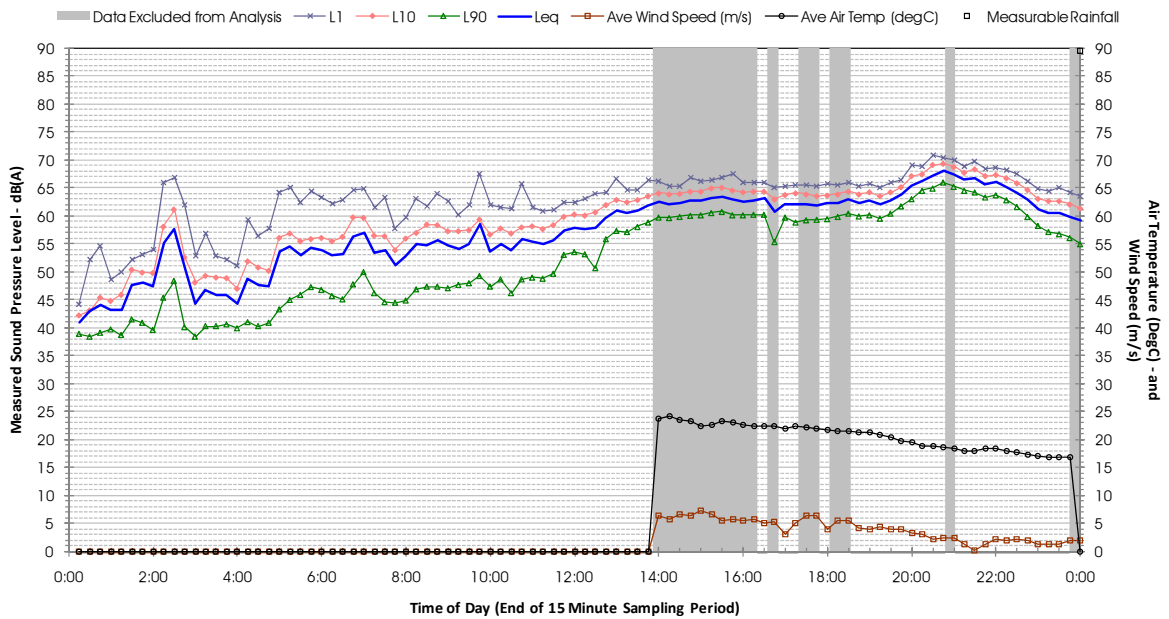

Profile of Noise Environment - Noise Monitoring Location 1724 Thursday 8 December 2011