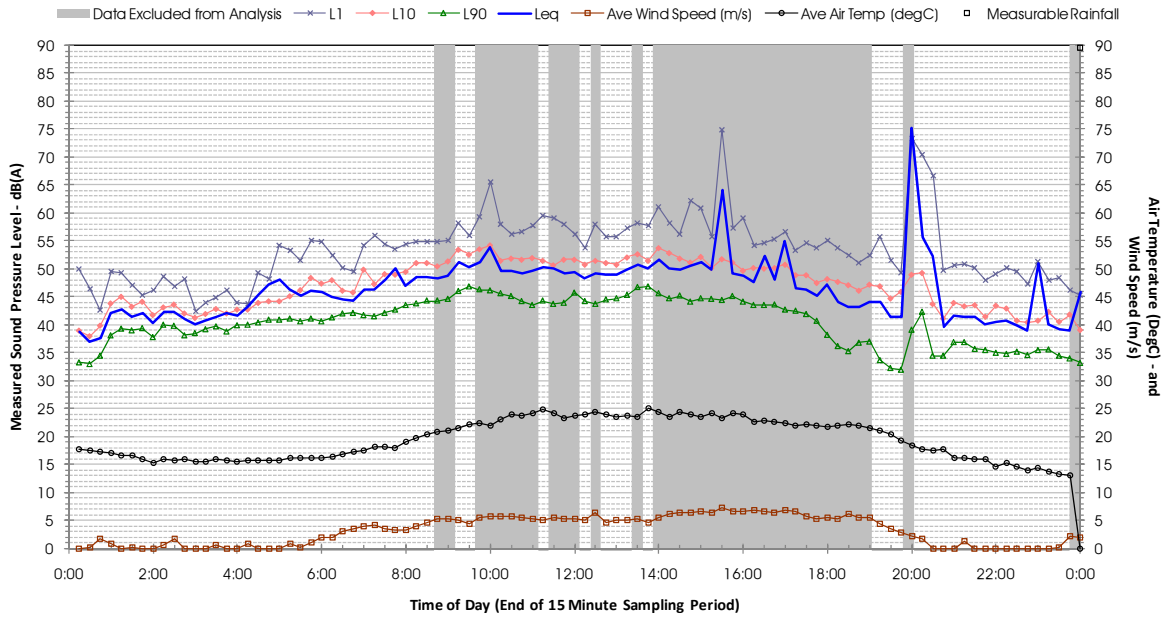

Profile of Noise Environment - Noise Monitoring Location 1766 Saturday 17 December 2011