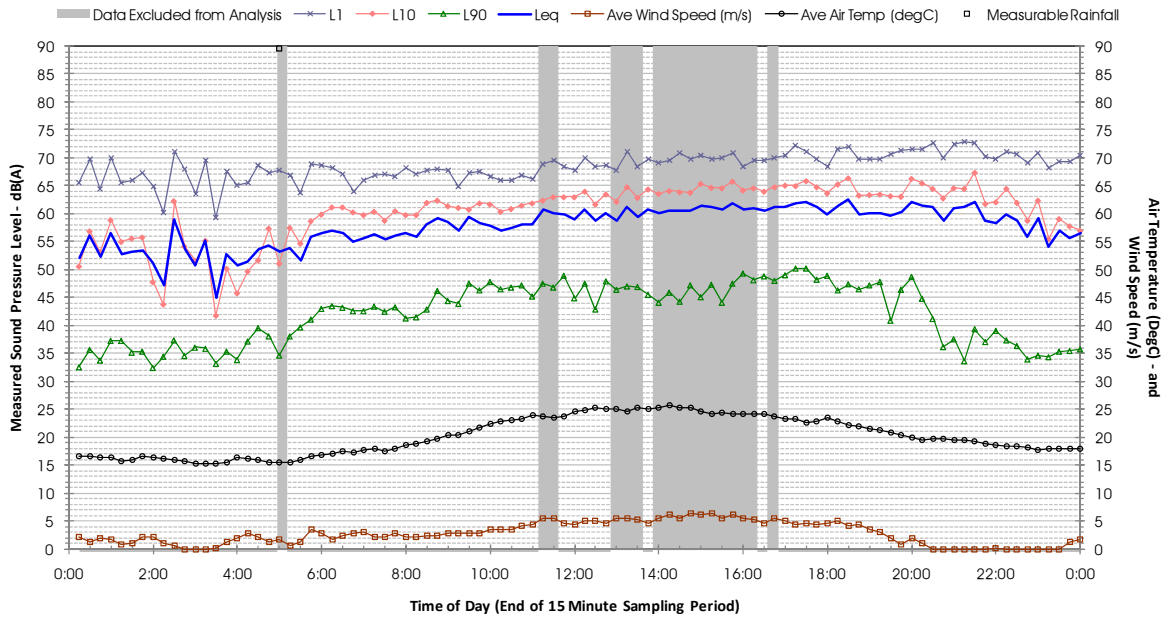

Profile of Noise Environment - Noise Monitoring Location 2068 Sunday 17 June 2012