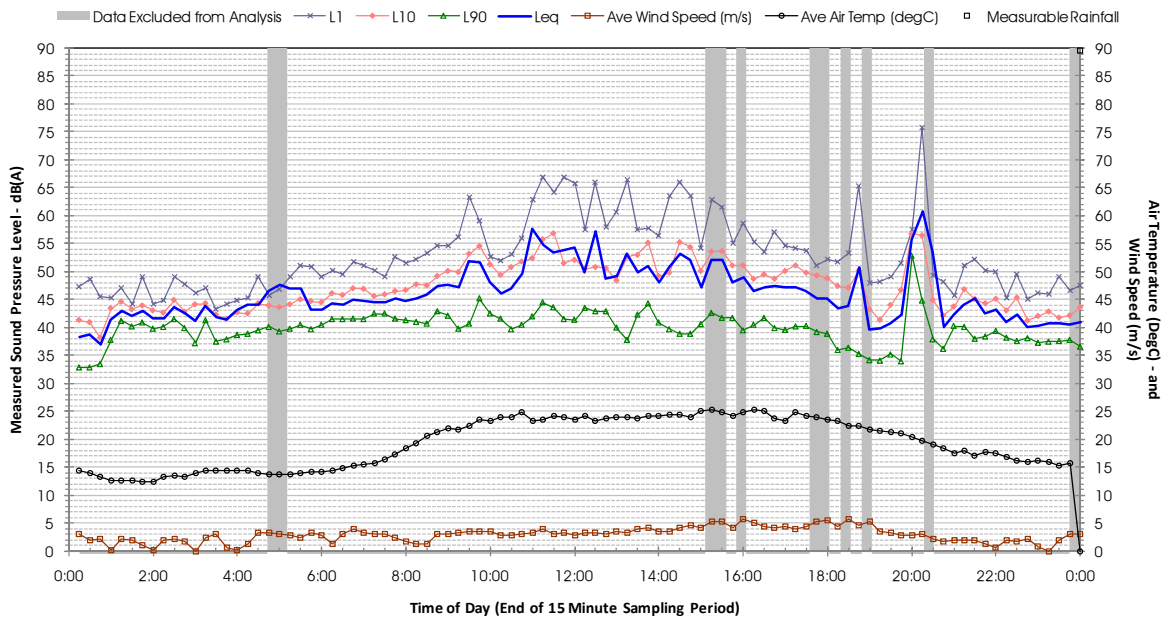

Profile of Noise Environment - Noise Monitoring Location 1766 Sunday 18 December 2011