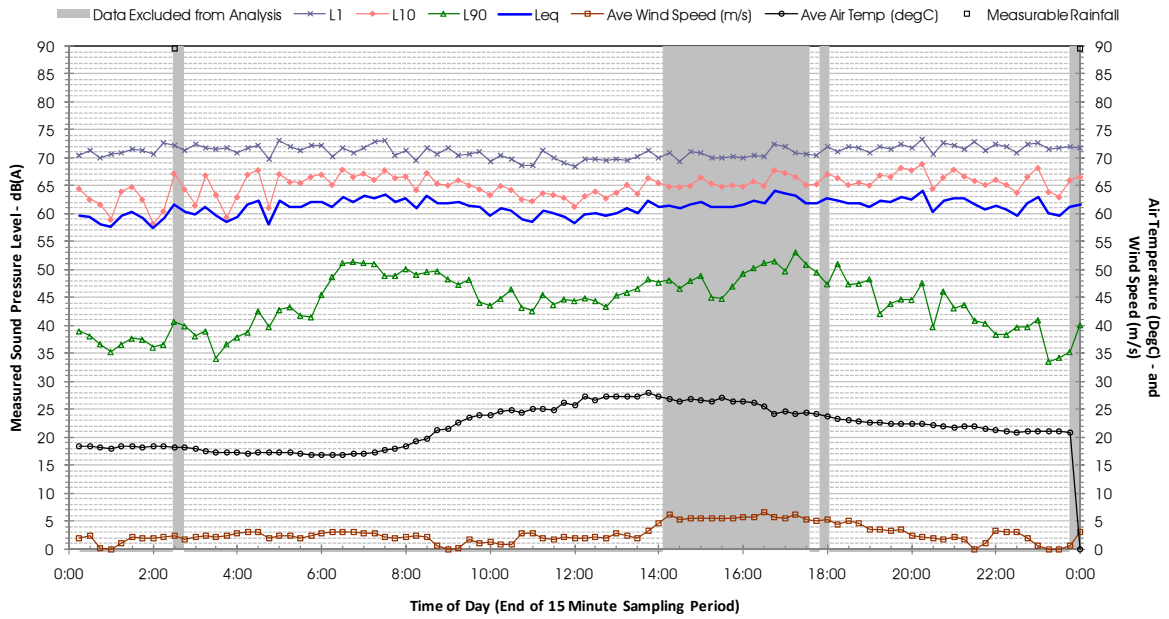

Profile of Noise Environment - Noise Monitoring Location 2068 Monday 18 June 2012

Profile of Noise Environment - Noise Monitoring Location 2068 Tuesday 19 June 2012

Profile of Noise Environment - Noise Monitoring Location 2068 Wednesday 20 June 2012

Profile of Noise Environment - Noise Monitoring Location 2068 Thursday 21 June 2012

Profile of Noise Environment - Noise Monitoring Location 2068 Friday 22 June 2012

Profile of Noise Environment - Noise Monitoring Location 2068 Saturday 23 June 2012