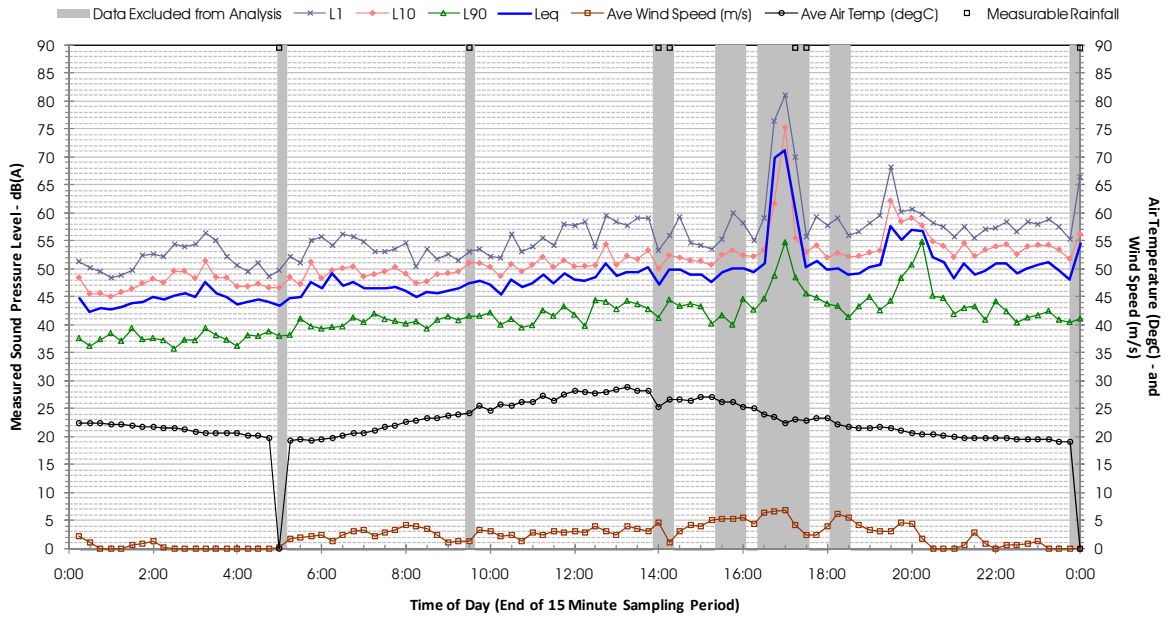

Profile of Noise Environment - Noise Monitoring Location 1914 Monday 12 December 2011