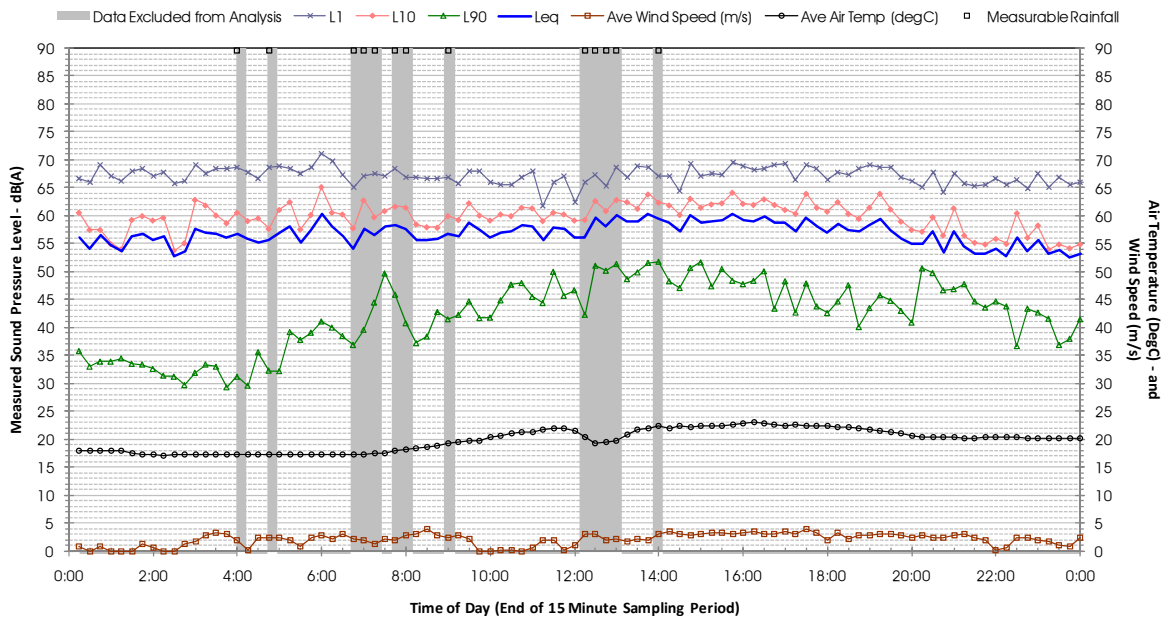

Profile of Noise Environment - Noise Monitoring Location 1698 Saturday 10 December 2011