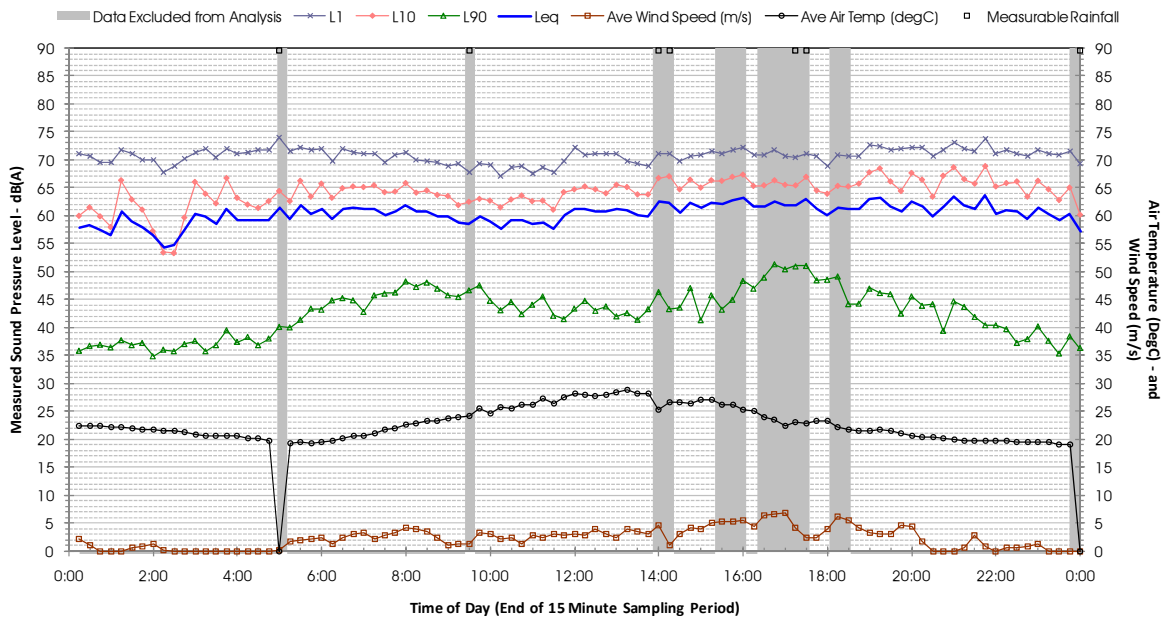

Profile of Noise Environment - Noise Monitoring Location 2068 Wednesday 20 June 2012