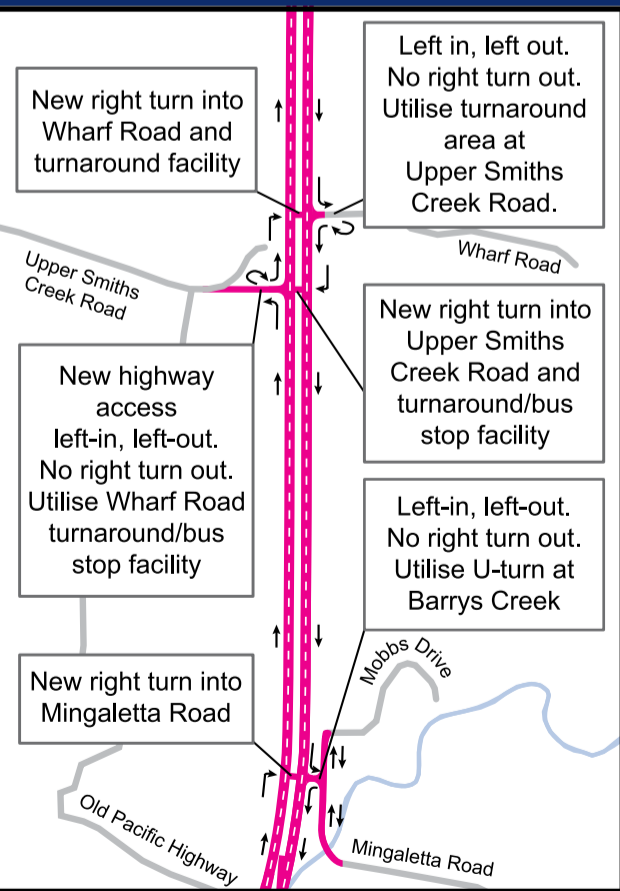

TO KEMPSEY ▲

Kalateenee State Forest

Joins the Kempsey Bypass

Service road to provide connection to South Kempsey interchange

Carlyle Road* Kundabung Road and Rodeo Drive

Kemps Road and Old Coast Road

Wharf Road, Upper Smiths Creek Road and Mingaletta Road

Ravenswood Road to connect to existing Pacific Highway

Maria River State Forest

Heavy vehicle inspection bay

KUNDABUNG

Ballengarra State Forest

Joins the Oxley Highway to Kundabung project

U-turn

Cooperabung Range

COOPERABUNG

TO PORT MACQUARIE ▼

Legend

- Existing Pacific Highway
- Existing local roads
- Construction completed
- Upgrade work
- Bridges
- Railway
- Rivers/creeks

0 0.5 1.0 1.5km

▲ N

*Formerly referred to as Pipers Creek Access Road