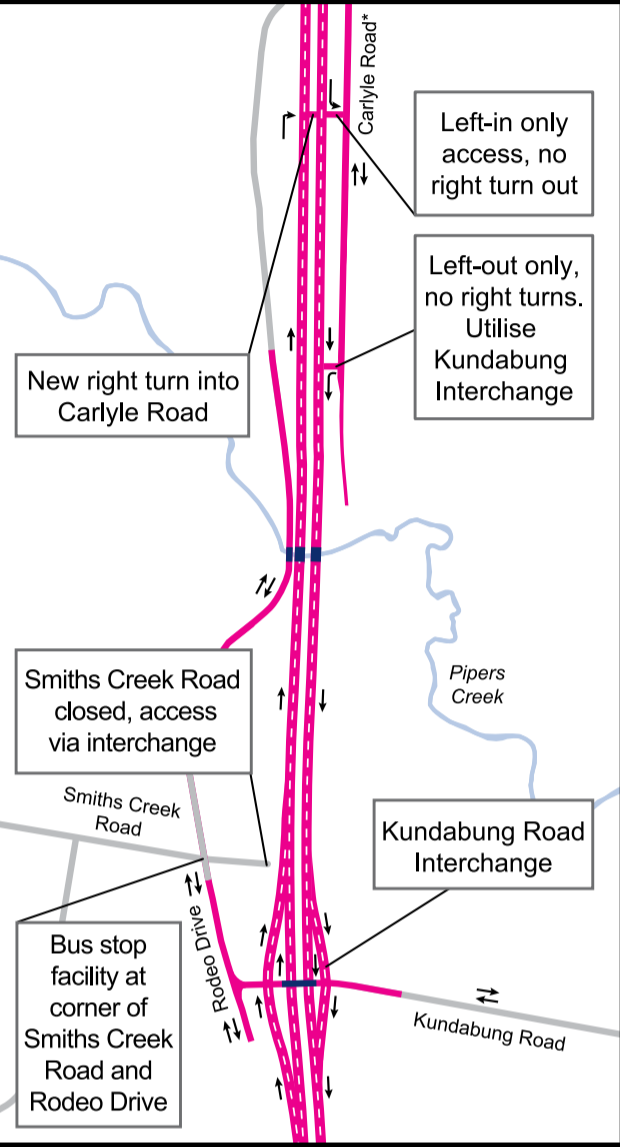

TO KEMPSEY ▲

Kalateenee State Forest

Joins the Kempsey Bypass

Service road to provide connection to South Kempsey interchange

Carlyle Road* Kundabung Road and Rodeo Drive

Kemps Road and Old Coast Road

Wharf Road, Upper Smiths Creek Road and Mingaletta Road

Ravenswood Road to connect to existing Pacific Highway

Maria River State Forest

Heavy vehicle inspection bay

KUNDABUNG

Ballengarra State Forest

Joins the Oxley Highway to Kundabung project

U-turn

Cooperabung Range

COOPERABUNG

TO PORT MACQUARIE ▼

Legend

- Existing Pacific Highway
- Existing local roads
- Construction completed
- Upgrade work
- Bridges
- Railway
- Rivers/creeks

0 0.5 1.0 1.5km

▲ N

*Formerly referred to as Pipers Creek Access Road