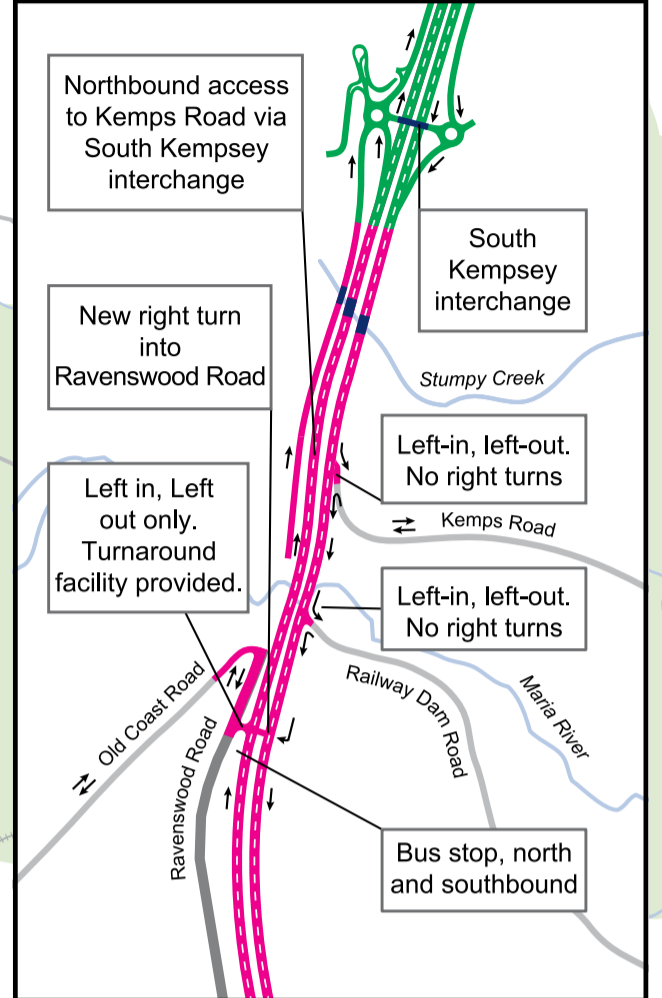

TO KEMPSEY ▲

Kalateenee State Forest

Joins the Kempsey Bypass

Service road to provide connection to South Kempsey interchange

Carlyle Road* Kundabung Road and Rodeo Drive

Kemps Road and Old Coast Road

Wharf Road, Upper Smiths Creek Road and Mingaletta Road

Ravenswood Road to connect to existing Pacific Highway

Maria River State Forest

Heavy vehicle inspection bay

KUNDABUNG

Ballengarra State Forest

Joins the Oxley Highway to Kundabung project

U-turn

Cooperabung Range

COOPERABUNG

TO PORT MACQUARIE ▼

Legend

- Existing Pacific Highway
- Existing local roads
- Construction completed
- Upgrade work
- Bridges
- Railway
- Rivers/creeks

0 0.5 1.0 1.5km

▲ N

*Formerly referred to as Pipers Creek Access Road